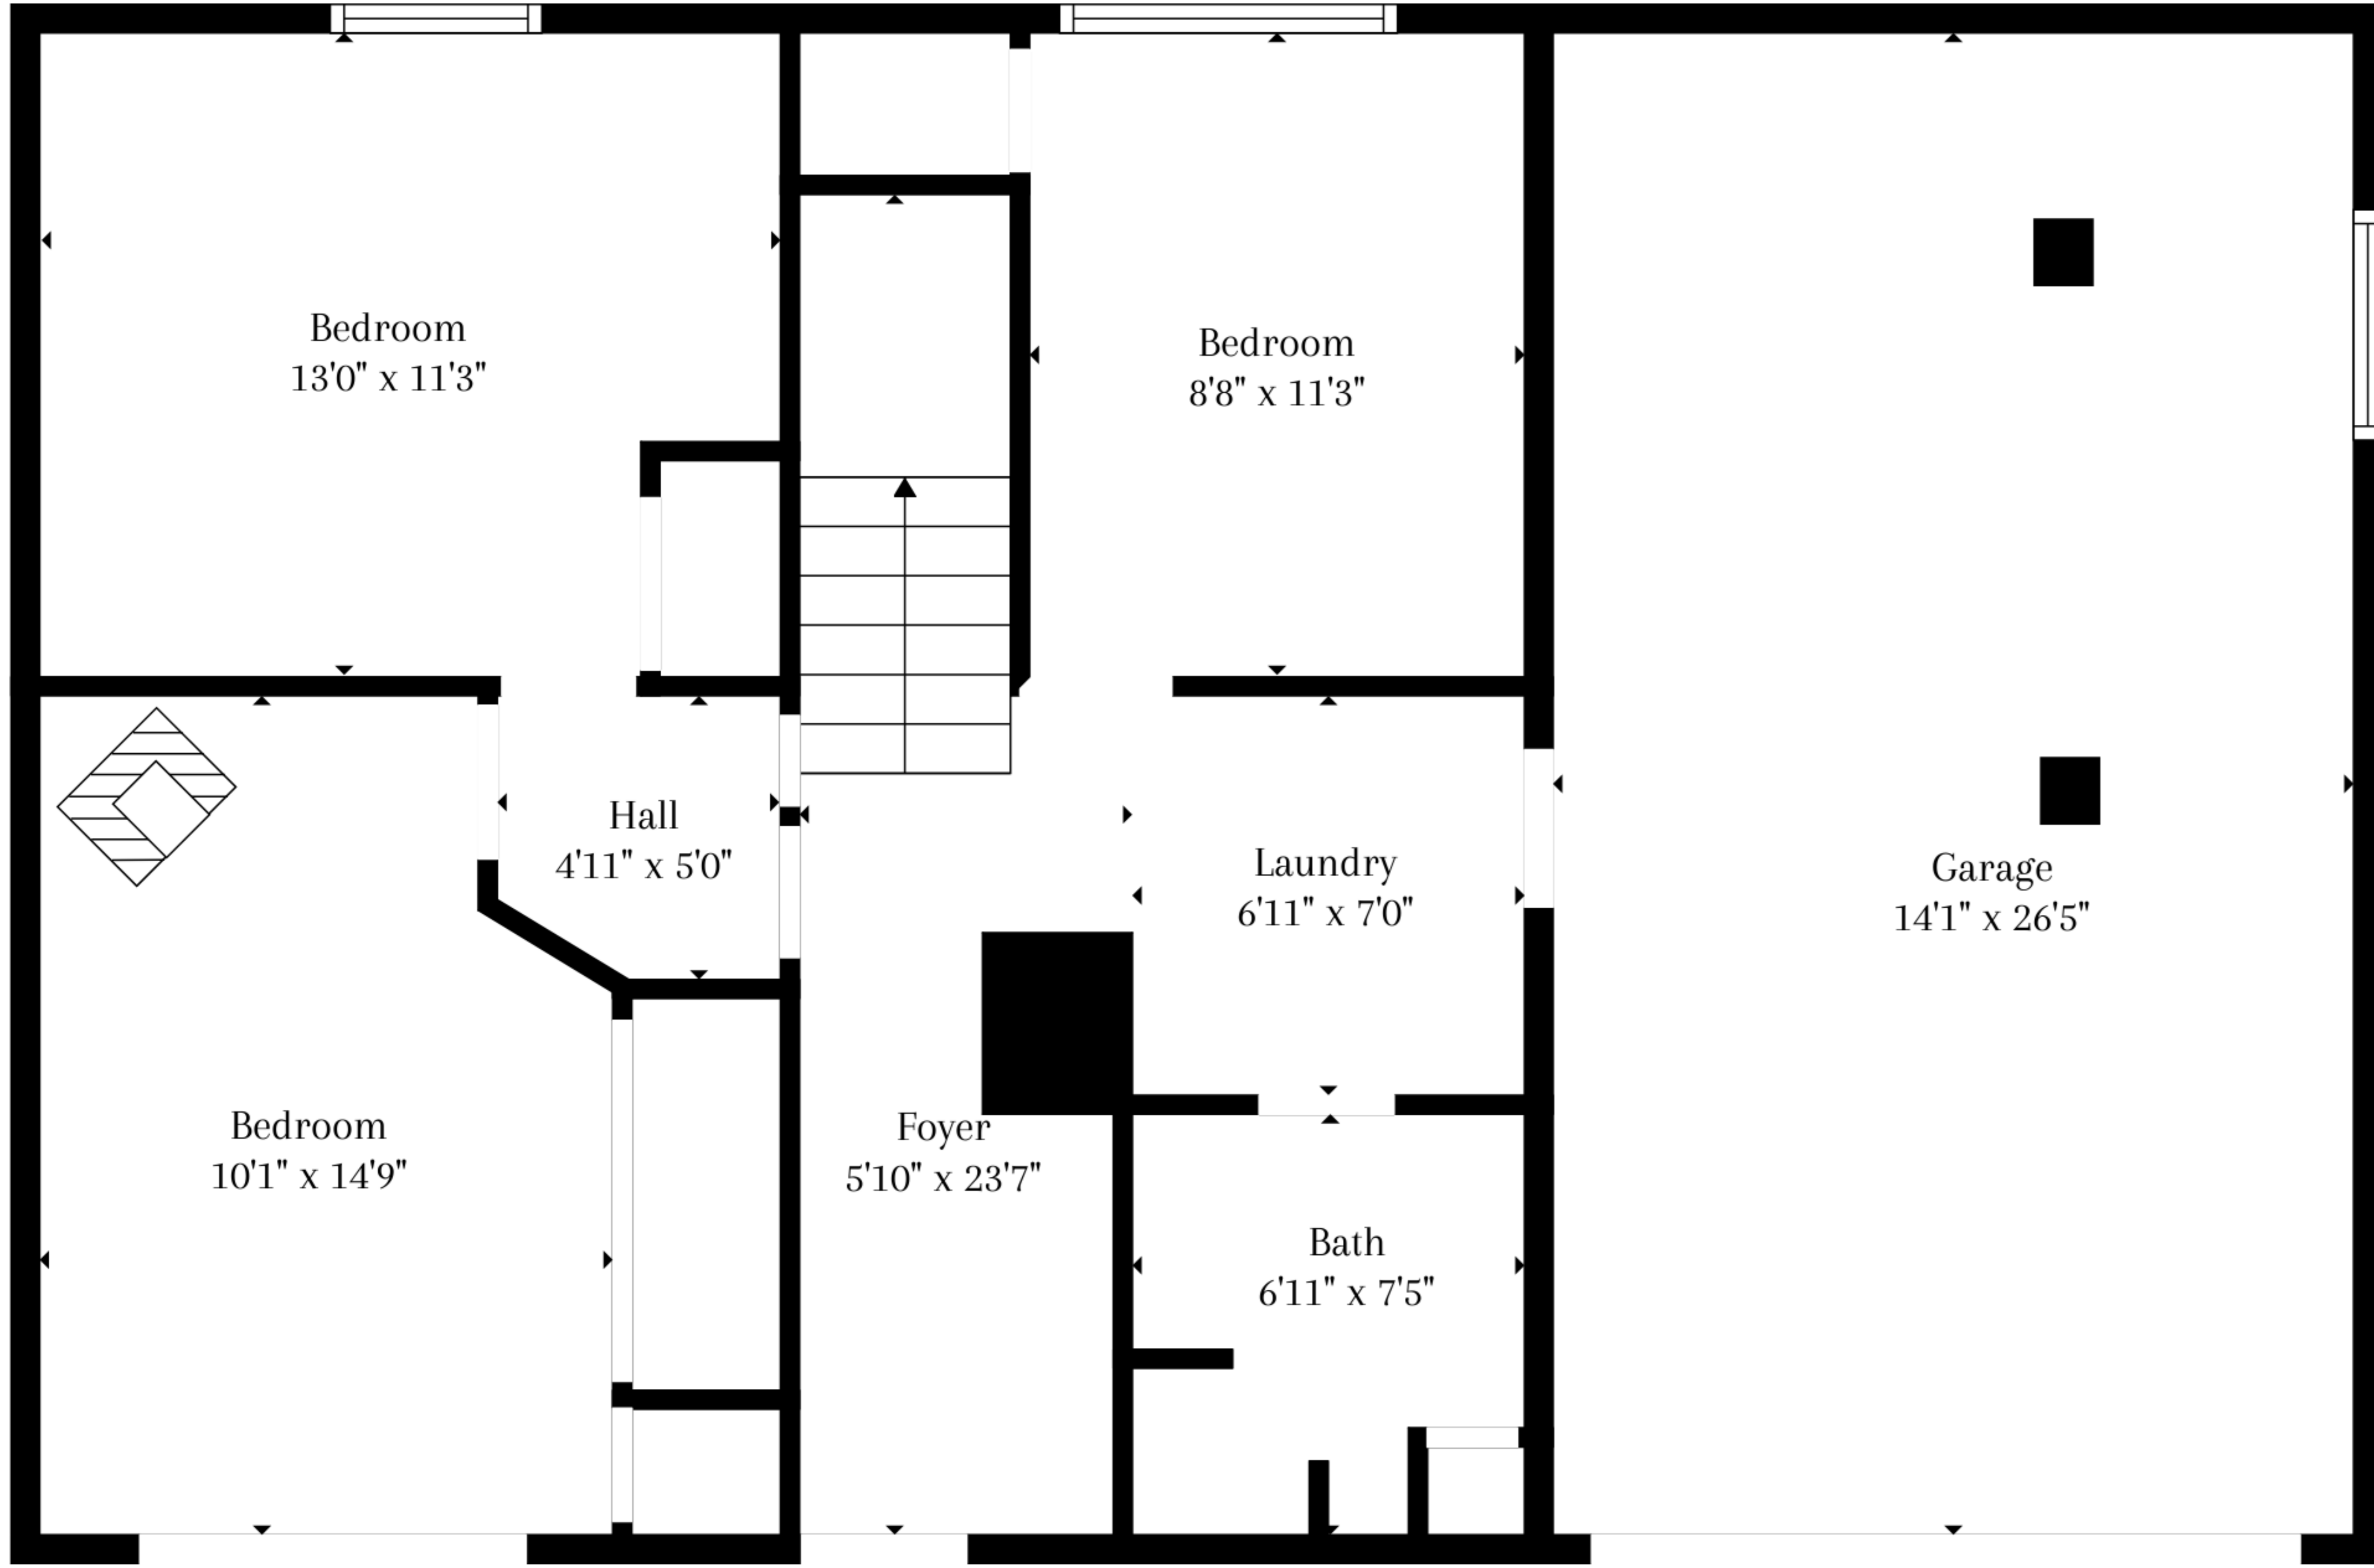

TOTAL: 1487 sq. ft

FLOOR 1: 690 sq. ft, FLOOR 2: 797 sq. ft
EXCLUDED AREAS: GARAGE: 371 sq. ft

TOTAL: 1487 sq. ft

FLOOR 1: 690 sq. ft, FLOOR 2: 797 sq. ft
EXCLUDED AREAS: GARAGE: 371 sq. ft

Floor 1

Floor 2

TOTAL: 1487 sq. ft
 FLOOR 1: 690 sq. ft, FLOOR 2: 797 sq. ft
 EXCLUDED AREAS: GARAGE: 371 sq. ft