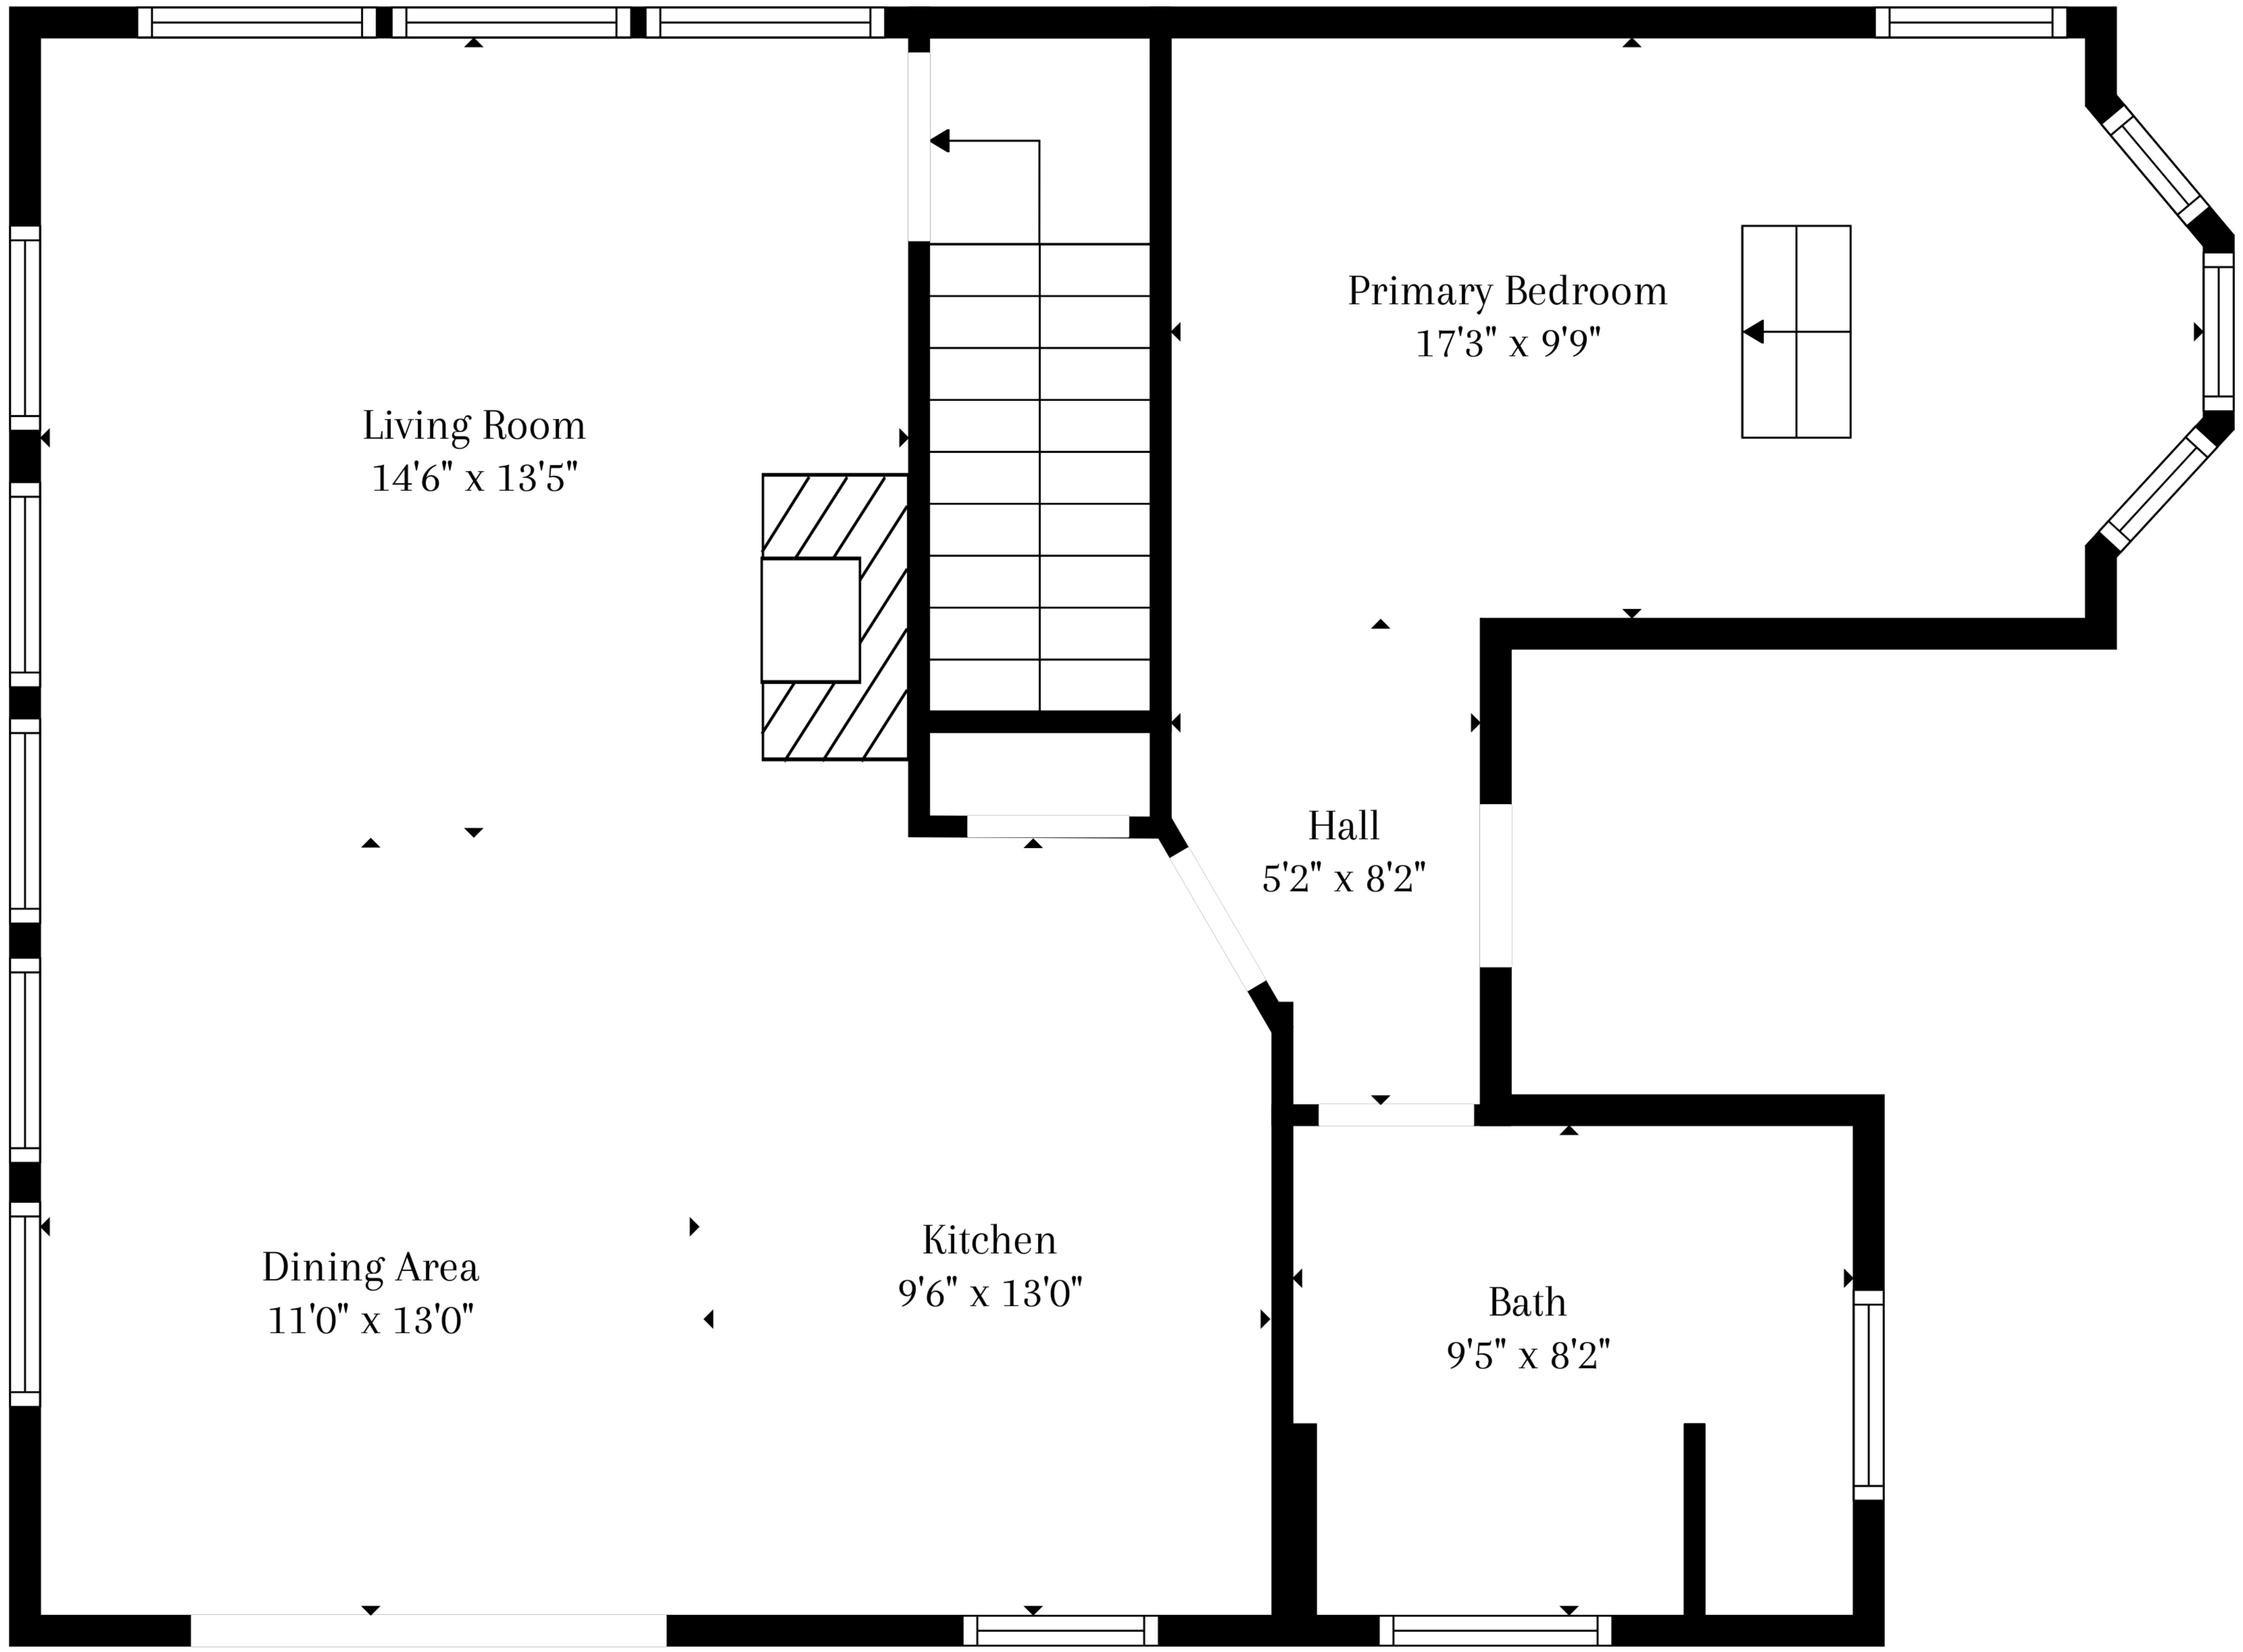

TOTAL: 1487 sq. ft

FLOOR 1: 690 sq. ft, FLOOR 2: 797 sq. ft
EXCLUDED AREAS: GARAGE: 371 sq. ft

TOTAL: 1487 sq. ft

FLOOR 1: 690 sq. ft, FLOOR 2: 797 sq. ft
EXCLUDED AREAS: GARAGE: 371 sq. ft

Floor 1

Floor 2

TOTAL: 1487 sq. ft
 FLOOR 1: 690 sq. ft, FLOOR 2: 797 sq. ft
 EXCLUDED AREAS: GARAGE: 371 sq. ft