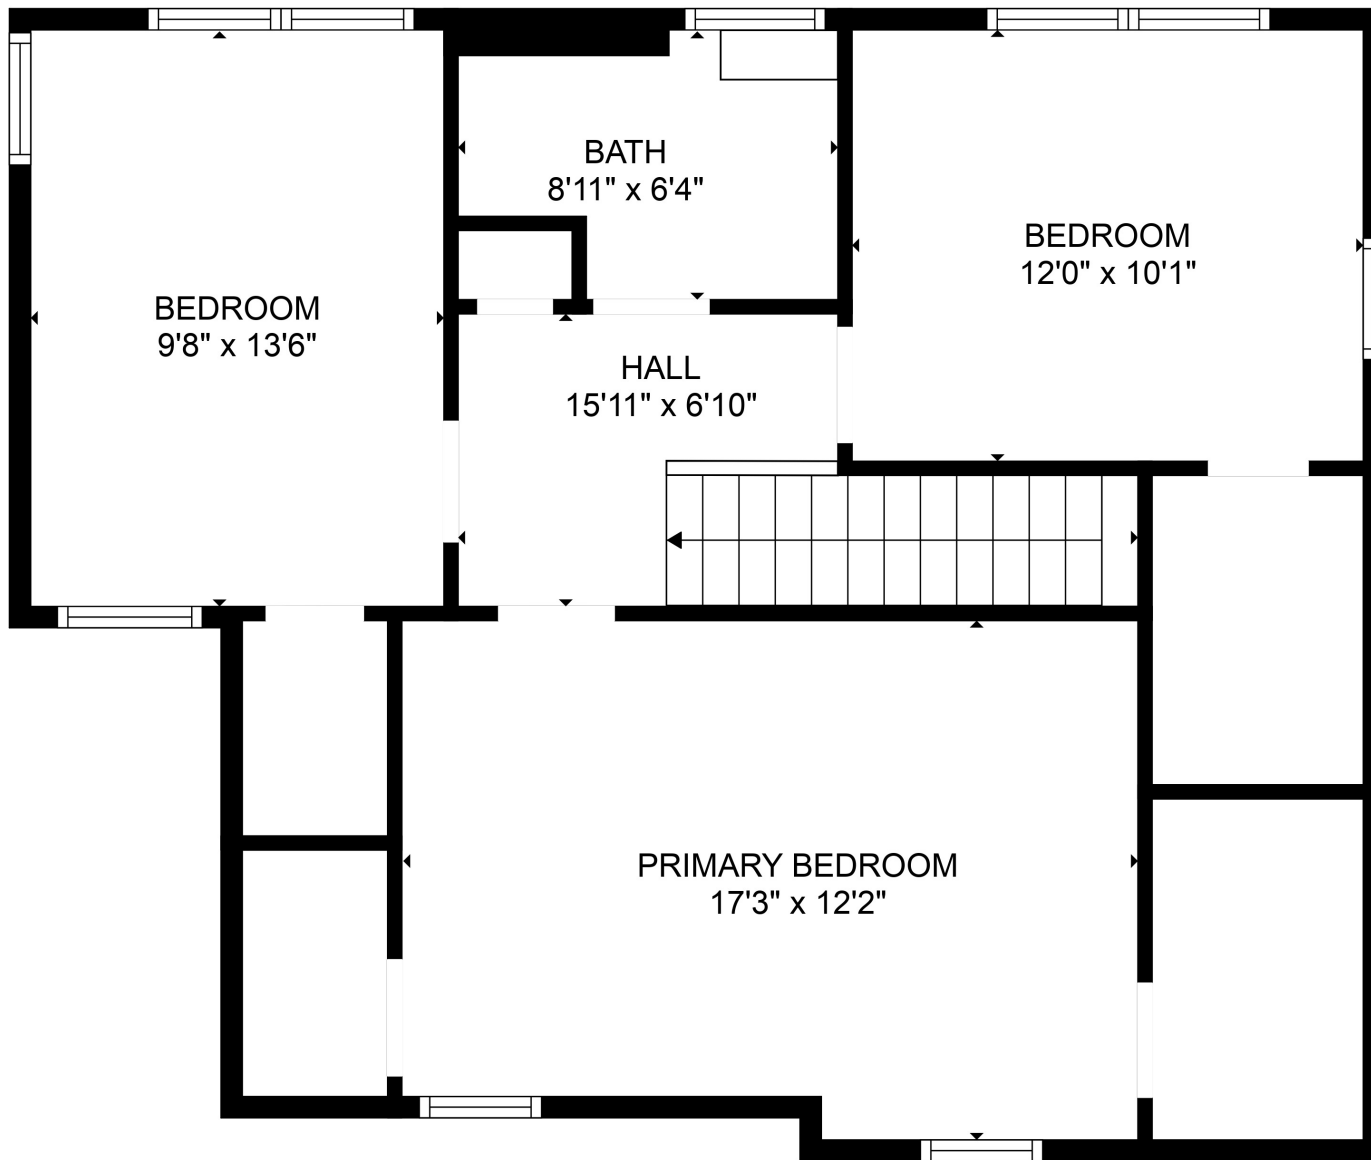

FLOOR 2

FLOOR 3

FLOOR 1

Total scanned area: 2366 sq. ft

Total scanned area: 2366 sq. ft

MEASUREMENTS ARE CALCULATED BY CUBICASA TECHNOLOGY. DEEMED HIGHLY RELIABLE BUT NOT GUARANTEED.

Total scanned area: 2366 sq. ft

MEASUREMENTS ARE CALCULATED BY CUBICASA TECHNOLOGY. DEEMED HIGHLY RELIABLE BUT NOT GUARANTEED.

Total scanned area: 2366 sq. ft

MEASUREMENTS ARE CALCULATED BY CUBICASA TECHNOLOGY. DEEMED HIGHLY RELIABLE BUT NOT GUARANTEED.