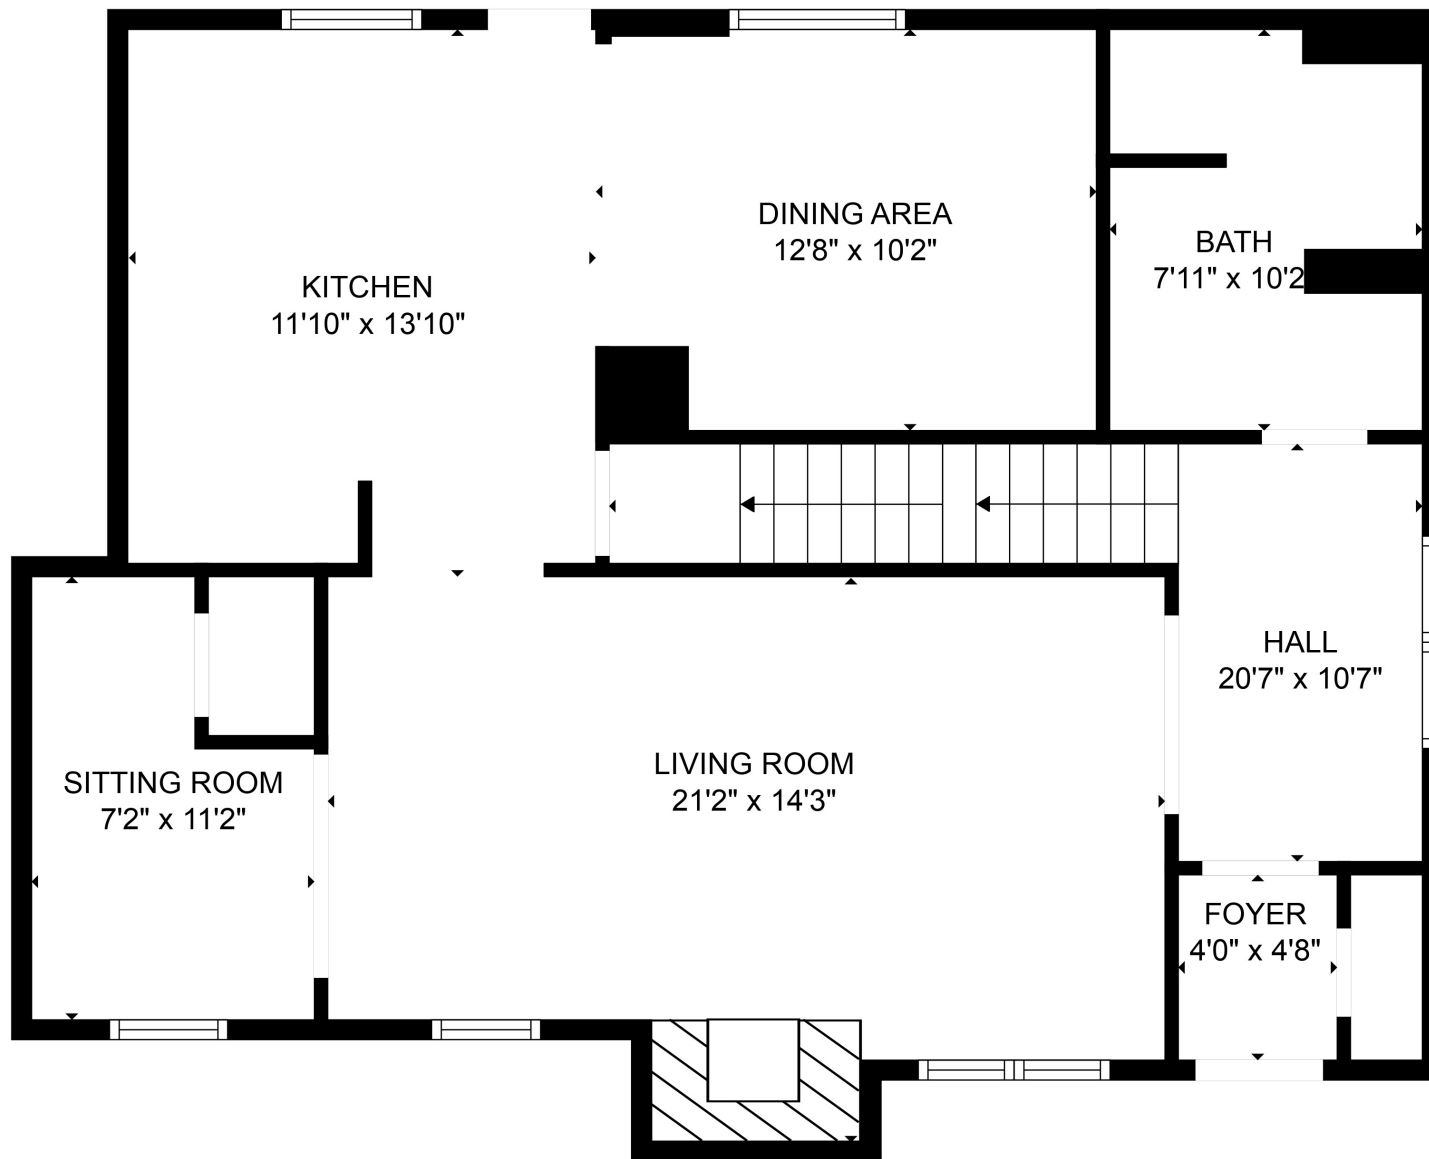

FLOOR 2

FLOOR 3

FLOOR 1

Total scanned area: 2366 sq. ft

Total scanned area: 2366 sq. ft

MEASUREMENTS ARE CALCULATED BY CUBICASA TECHNOLOGY. DEEMED HIGHLY RELIABLE BUT NOT GUARANTEED.

Total scanned area: 2366 sq. ft

MEASUREMENTS ARE CALCULATED BY CUBICASA TECHNOLOGY. DEEMED HIGHLY RELIABLE BUT NOT GUARANTEED.

Total scanned area: 2366 sq. ft

MEASUREMENTS ARE CALCULATED BY CUBICASA TECHNOLOGY. DEEMED HIGHLY RELIABLE BUT NOT GUARANTEED.