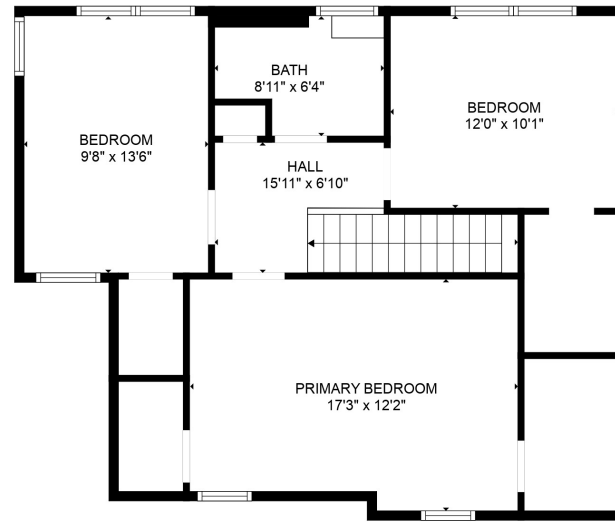

FLOOR 2

FLOOR 3

FLOOR 1

Total scanned area: 2366 sq. ft

Total scanned area: 2366 sq. ft

MEASUREMENTS ARE CALCULATED BY CUBICASA TECHNOLOGY. DEEMED HIGHLY RELIABLE BUT NOT GUARANTEED.

Total scanned area: 2366 sq. ft

MEASUREMENTS ARE CALCULATED BY CUBICASA TECHNOLOGY. DEEMED HIGHLY RELIABLE BUT NOT GUARANTEED.

Total scanned area: 2366 sq. ft

MEASUREMENTS ARE CALCULATED BY CUBICASA TECHNOLOGY. DEEMED HIGHLY RELIABLE BUT NOT GUARANTEED.