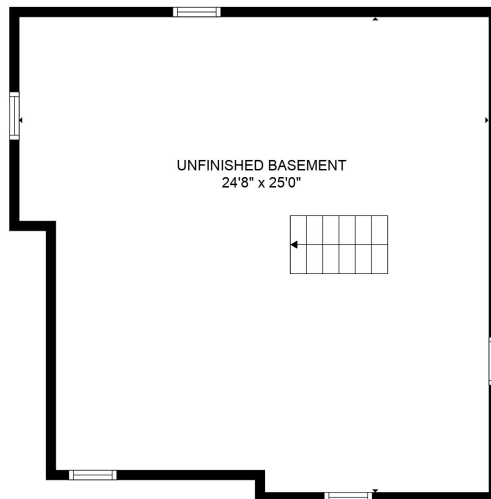

FLOOR 2

FLOOR 3

FLOOR 1

Total scanned area: 2366 sq. ft

Total scanned area: 2366 sq. ft

MEASUREMENTS ARE CALCULATED BY CUBICASA TECHNOLOGY. DEEMED HIGHLY RELIABLE BUT NOT GUARANTEED.

Total scanned area: 2366 sq. ft

MEASUREMENTS ARE CALCULATED BY CUBICASA TECHNOLOGY. DEEMED HIGHLY RELIABLE BUT NOT GUARANTEED.

Total scanned area: 2366 sq. ft

MEASUREMENTS ARE CALCULATED BY CUBICASA TECHNOLOGY. DEEMED HIGHLY RELIABLE BUT NOT GUARANTEED.