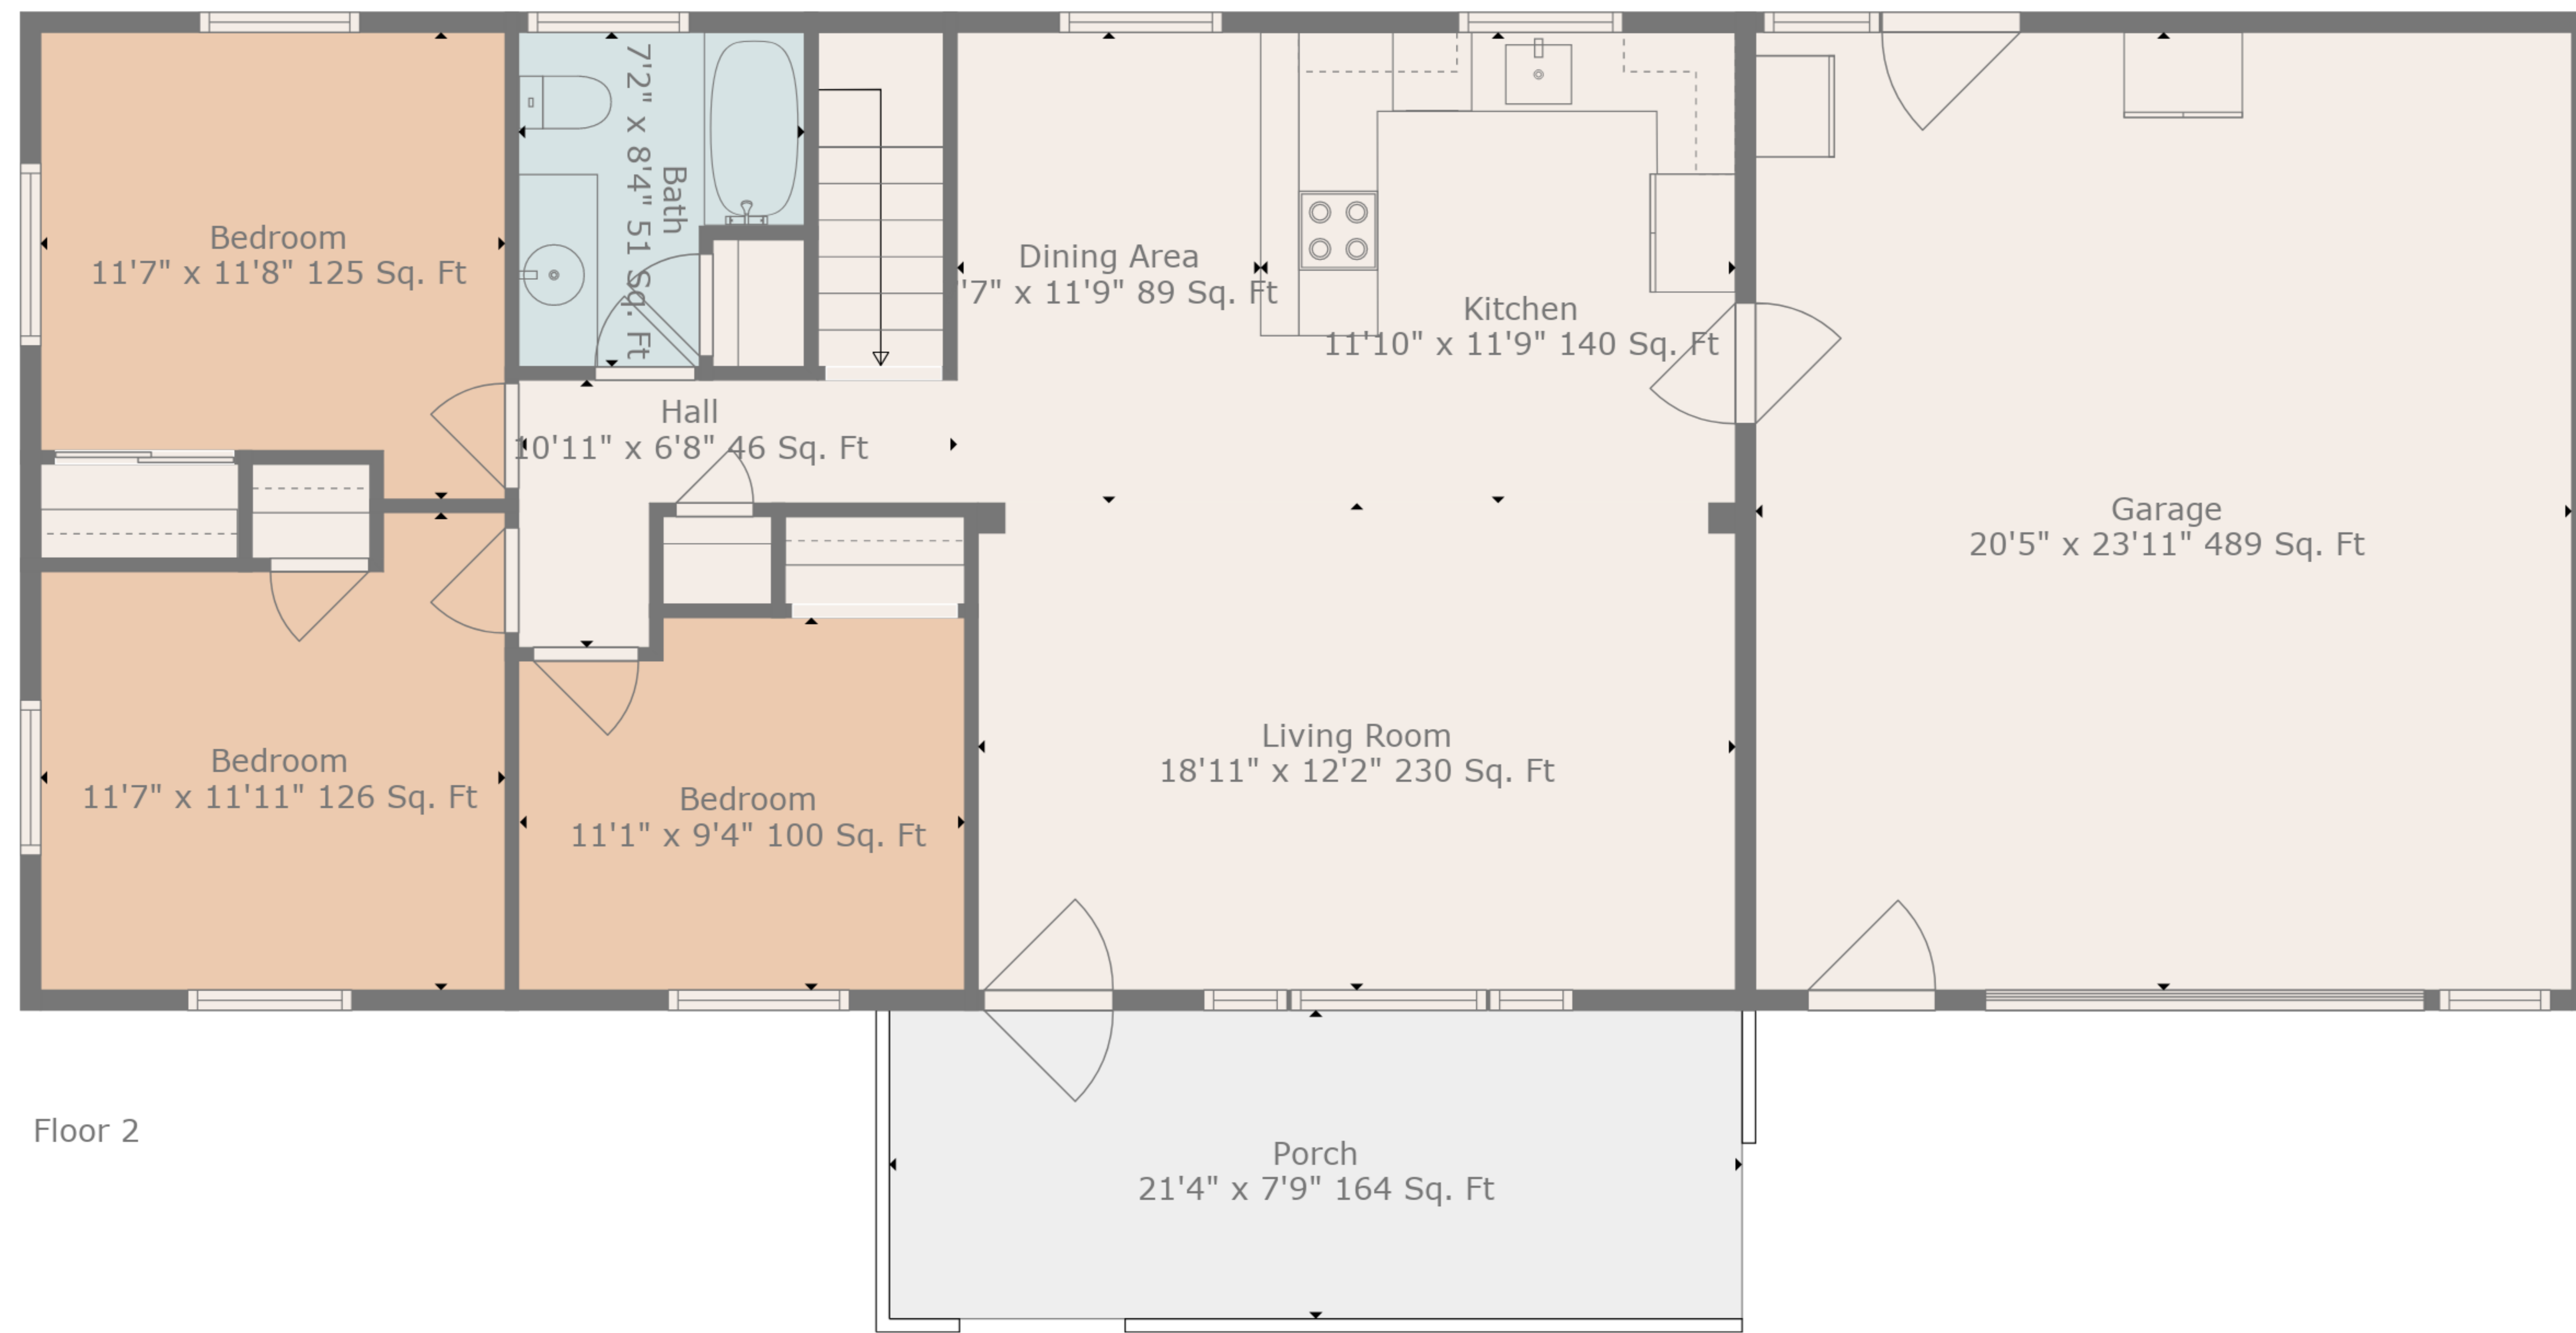

TOTAL: 2032 sq. ft
 FLOOR 1: 1017 sq. ft, FLOOR 2: 1015 sq. ft
 EXCLUDED AREAS: GARAGE: 489 sq. ft, PORCH: 164 sq. ft

Sizes And Dimensions Are Approximate, Actual May Vary.

TOTAL: 2032 sq. ft
 FLOOR 1: 1017 sq. ft, FLOOR 2: 1015 sq. ft
 EXCLUDED AREAS: GARAGE: 489 sq. ft, PORCH: 164 sq. ft

Sizes And Dimensions Are Approximate, Actual May Vary.

TOTAL: 2032 sq. ft
 FLOOR 1: 1017 sq. ft, FLOOR 2: 1015 sq. ft
 EXCLUDED AREAS: GARAGE: 489 sq. ft, PORCH: 164 sq. ft

Sizes And Dimensions Are Approximate, Actual May Vary.