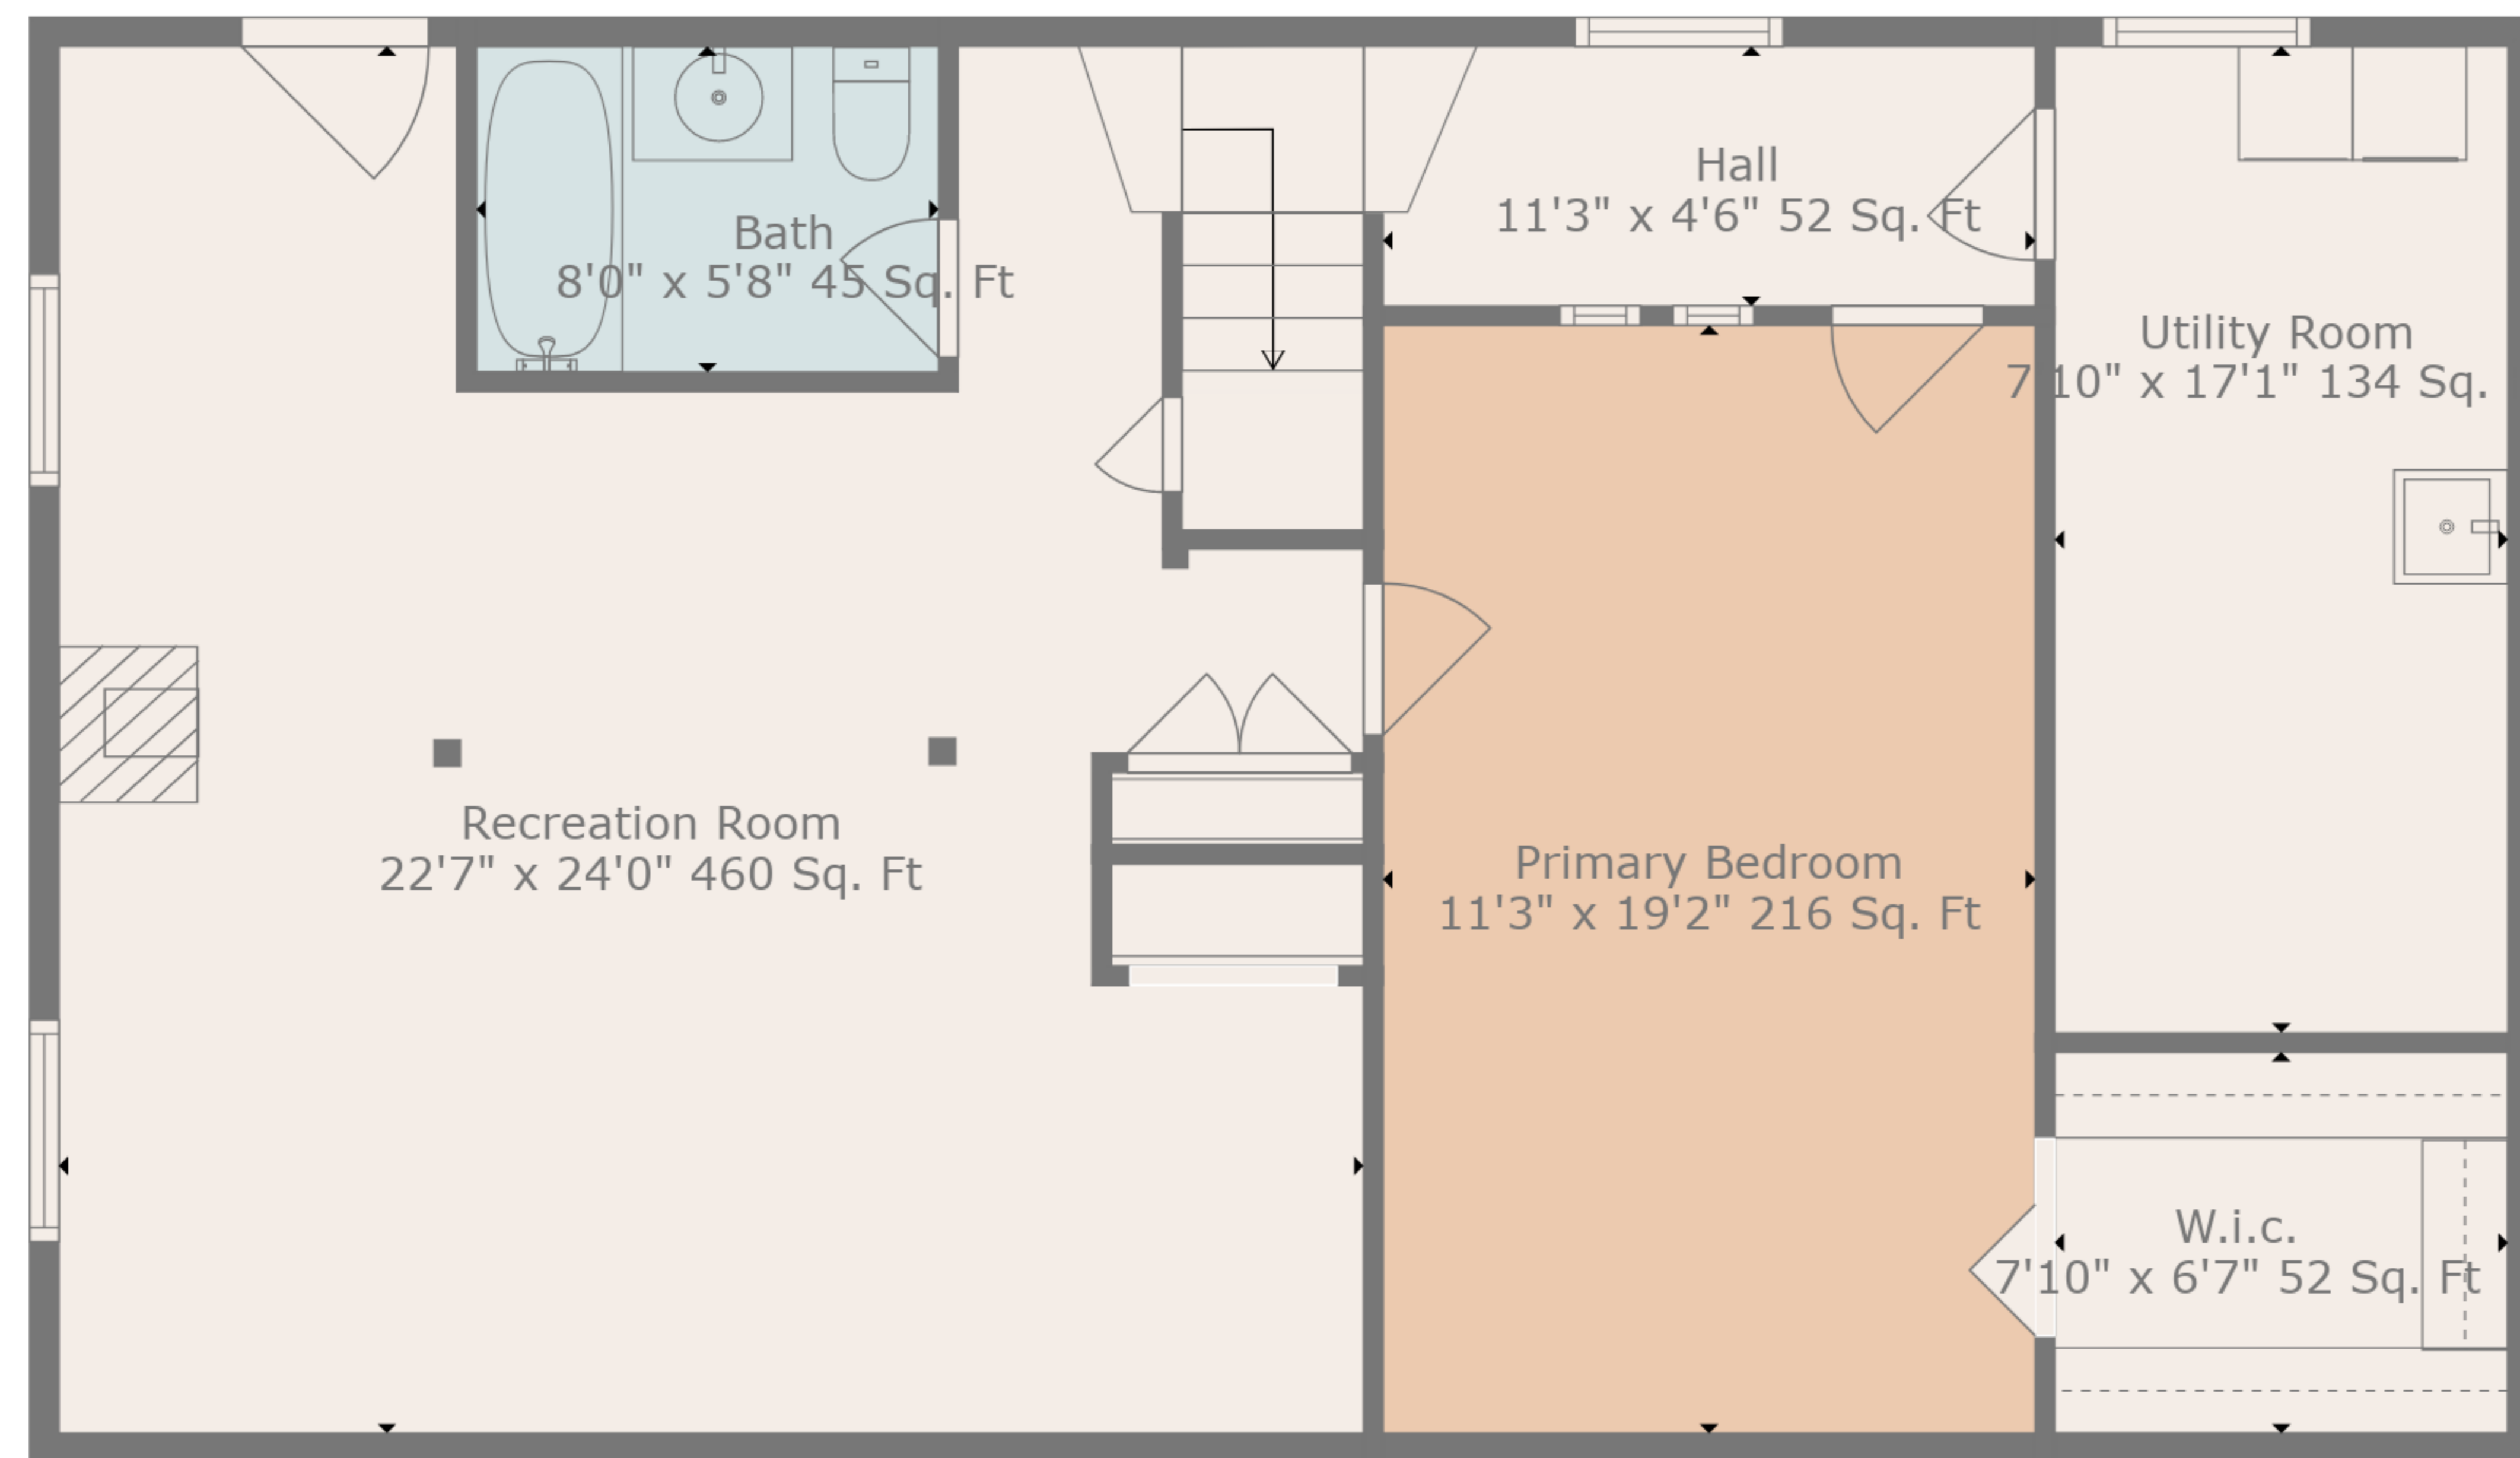

TOTAL: 2032 sq. ft
 FLOOR 1: 1017 sq. ft, FLOOR 2: 1015 sq. ft
 EXCLUDED AREAS: GARAGE: 489 sq. ft, PORCH: 164 sq. ft

Sizes And Dimensions Are Approximate, Actual May Vary.

TOTAL: 2032 sq. ft
 FLOOR 1: 1017 sq. ft, FLOOR 2: 1015 sq. ft
 EXCLUDED AREAS: GARAGE: 489 sq. ft, PORCH: 164 sq. ft

Sizes And Dimensions Are Approximate, Actual May Vary.

TOTAL: 2032 sq. ft
 FLOOR 1: 1017 sq. ft, FLOOR 2: 1015 sq. ft
 EXCLUDED AREAS: GARAGE: 489 sq. ft, PORCH: 164 sq. ft

Sizes And Dimensions Are Approximate, Actual May Vary.