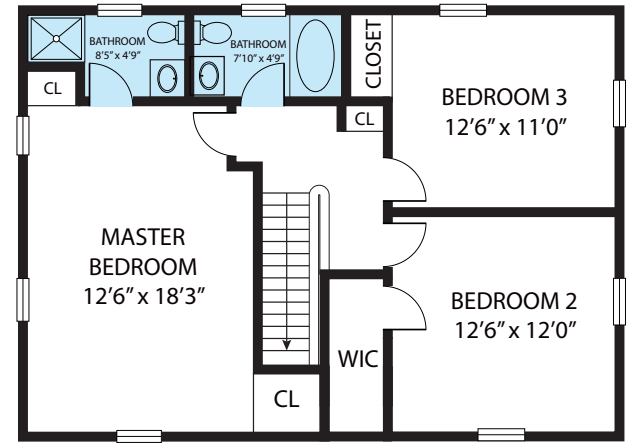

FIRST FLOOR

BASEMENT

SECOND FLOOR

108 Meadowbrook Road, Needham 02492

TOTAL APPROX. FLOOR AREA 2,491 SQ.FT

Whilst every attempt has been made to ensure the accuracy of the floor plan contained here, measurements of doors, windows, rooms and any other items are approximate and no responsibility is taken for any error, omission, or misstatement. This plan is for illustrative purposes only and should be used as such by any prospective purchaser.