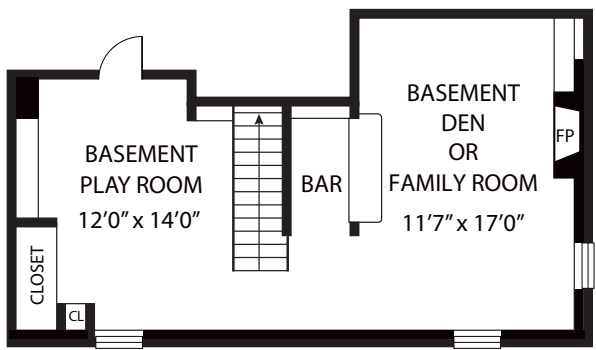

FIRST FLOOR

BASEMENT

SECOND FLOOR

108 Meadowbrook Road, Needham 02492

TOTAL APPROX. FLOOR AREA 2,491 SQ.FT

Whilst every attempt has been made to ensure the accuracy of the floor plan contained here, measurements of doors, windows, rooms and any other items are approximate and no responsibility is taken for any error, omission, or misstatement. This plan is for illustrative purposes only and should be used as such by any prospective purchaser.