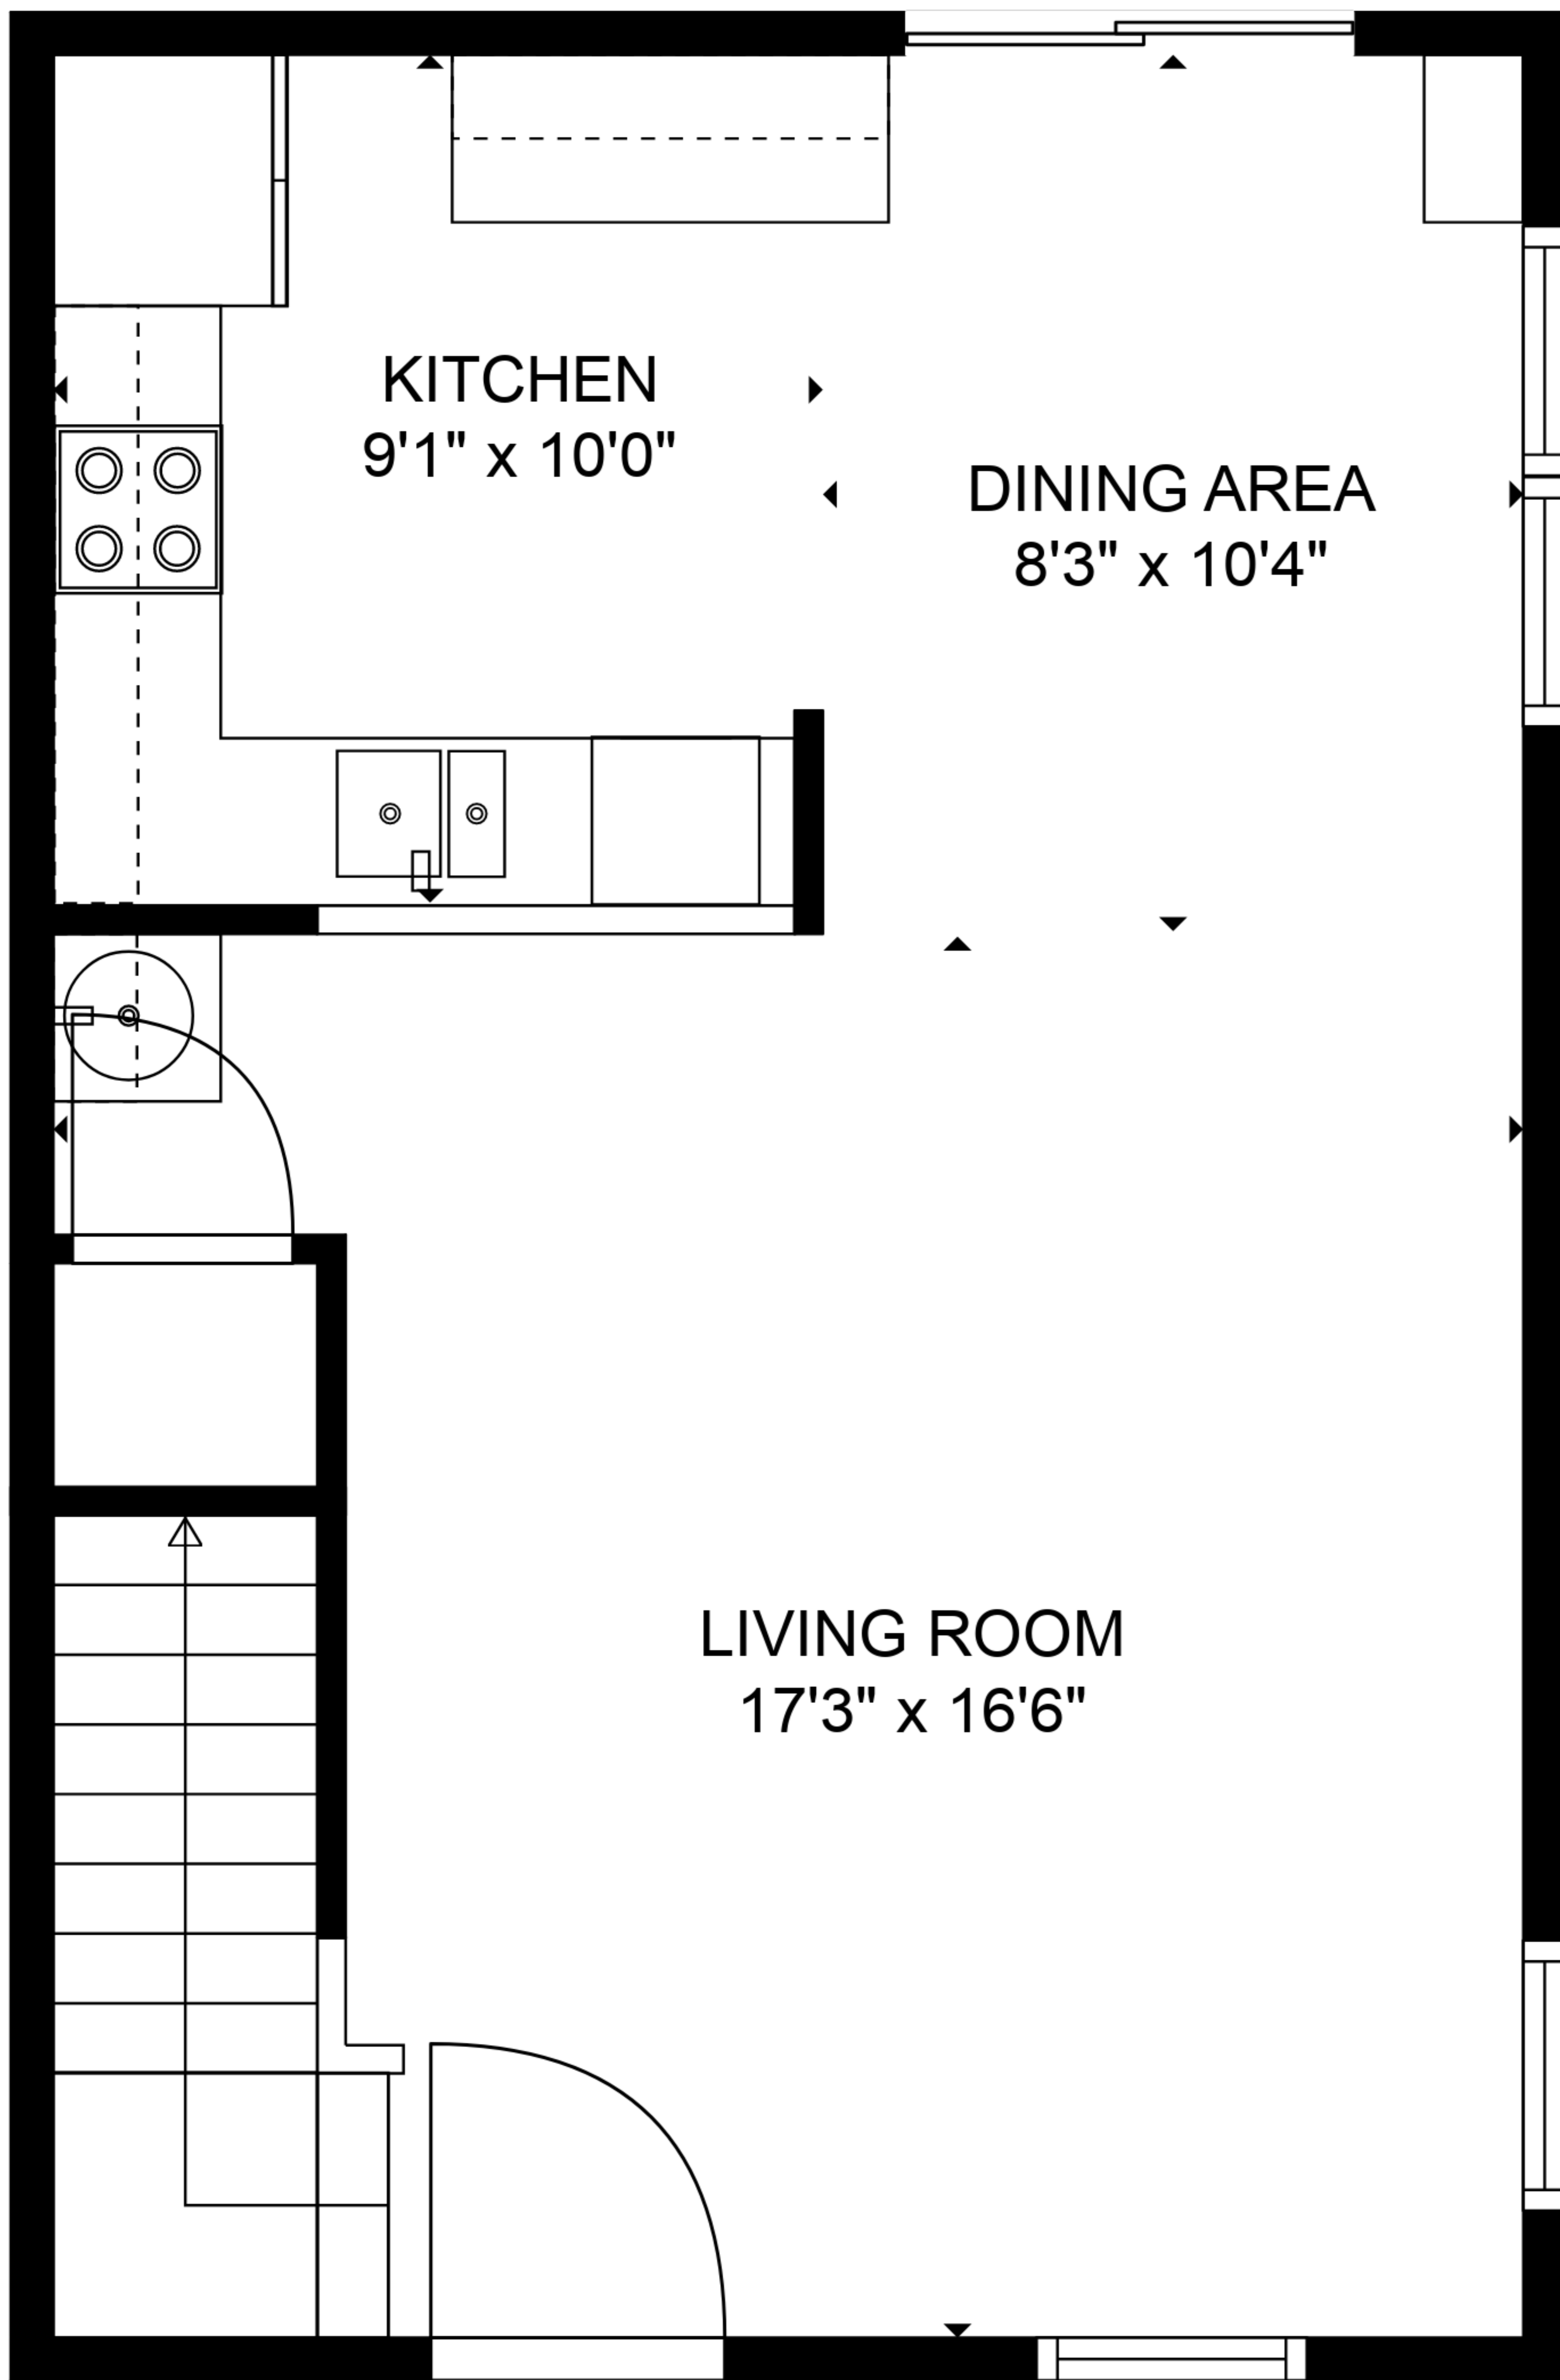

TOTAL: 1163 sq. ft

BELOW GROUND: 464 sq. ft, FLOOR 2: 699 sq. ft

SIZES AND DIMENSIONS ARE APPROXIMATE, ACTUAL MAY VARY.

TOTAL: 1163 sq. ft

BELOW GROUND: 464 sq. ft, FLOOR 2: 699 sq. ft

SIZES AND DIMENSIONS ARE APPROXIMATE, ACTUAL MAY VARY.

FLOOR 1

FLOOR 2

TOTAL: 1163 sq. ft
 BELOW GROUND: 464 sq. ft, FLOOR 2: 699 sq. ft

SIZES AND DIMENSIONS ARE APPROXIMATE, ACTUAL MAY VARY.