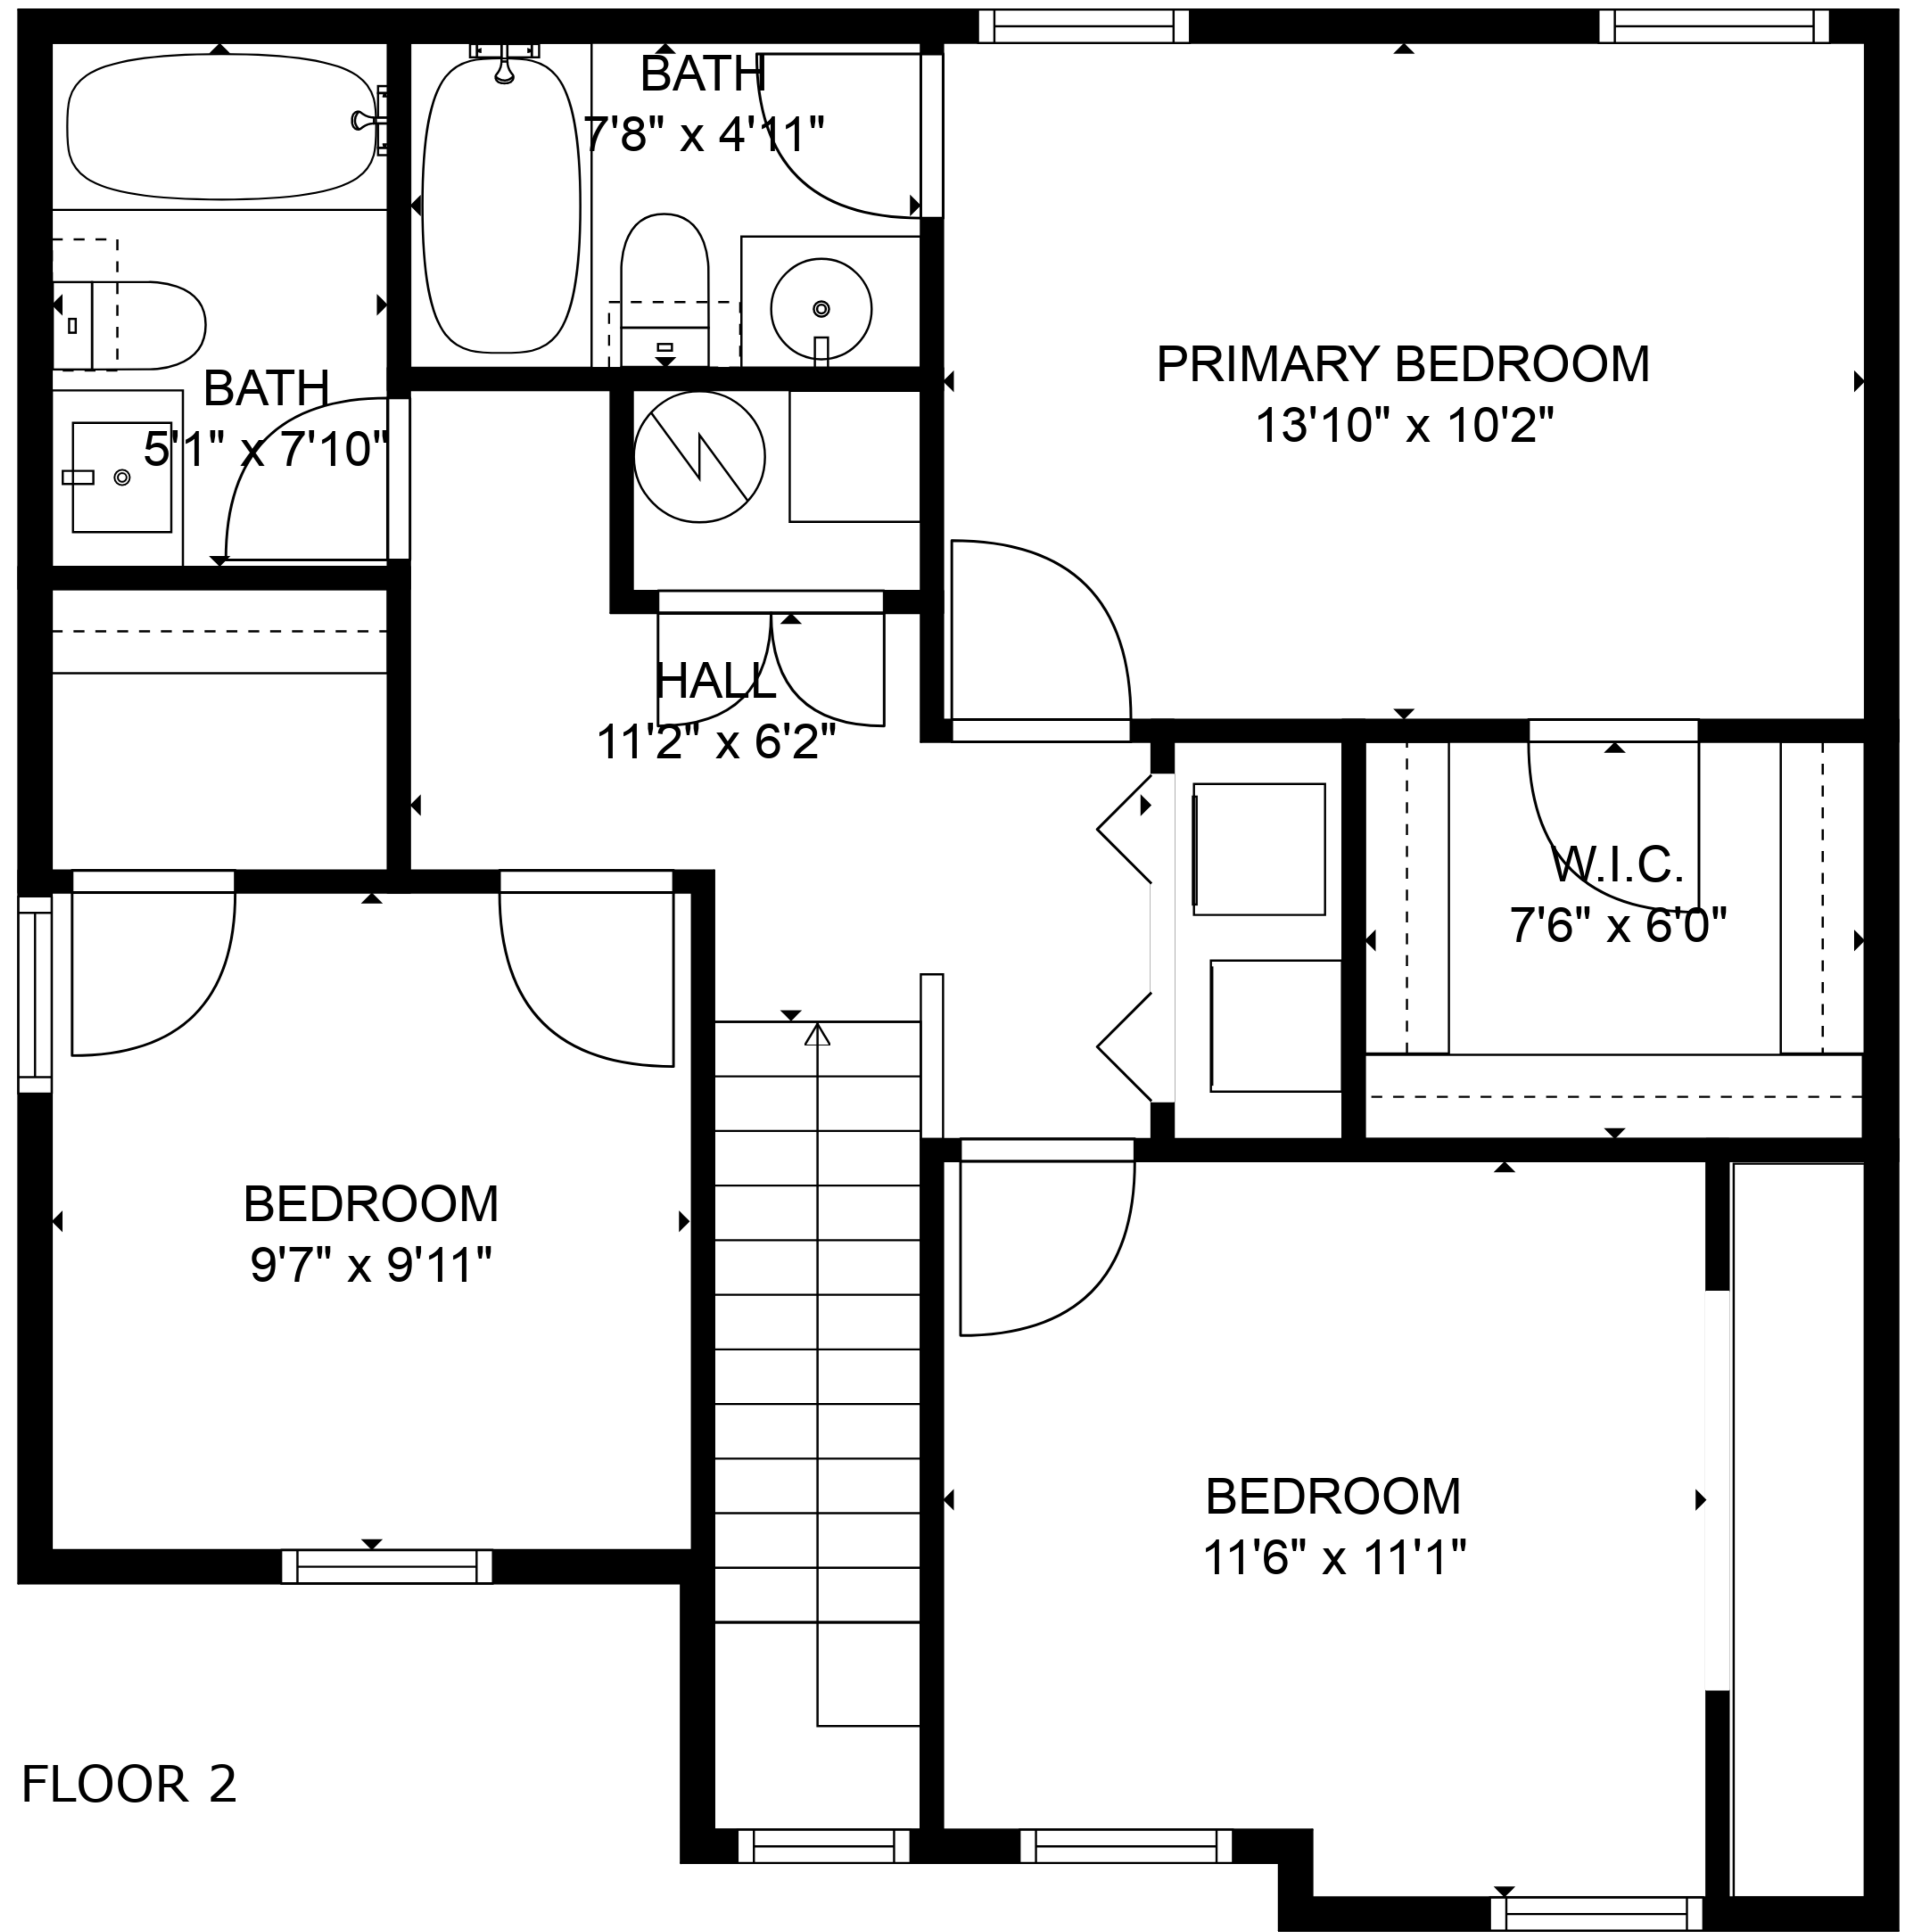

TOTAL: 1163 sq. ft

BELOW GROUND: 464 sq. ft, FLOOR 2: 699 sq. ft

SIZES AND DIMENSIONS ARE APPROXIMATE, ACTUAL MAY VARY.

TOTAL: 1163 sq. ft

BELOW GROUND: 464 sq. ft, FLOOR 2: 699 sq. ft

SIZES AND DIMENSIONS ARE APPROXIMATE, ACTUAL MAY VARY.

FLOOR 1

FLOOR 2

TOTAL: 1163 sq. ft
 BELOW GROUND: 464 sq. ft, FLOOR 2: 699 sq. ft

SIZES AND DIMENSIONS ARE APPROXIMATE, ACTUAL MAY VARY.