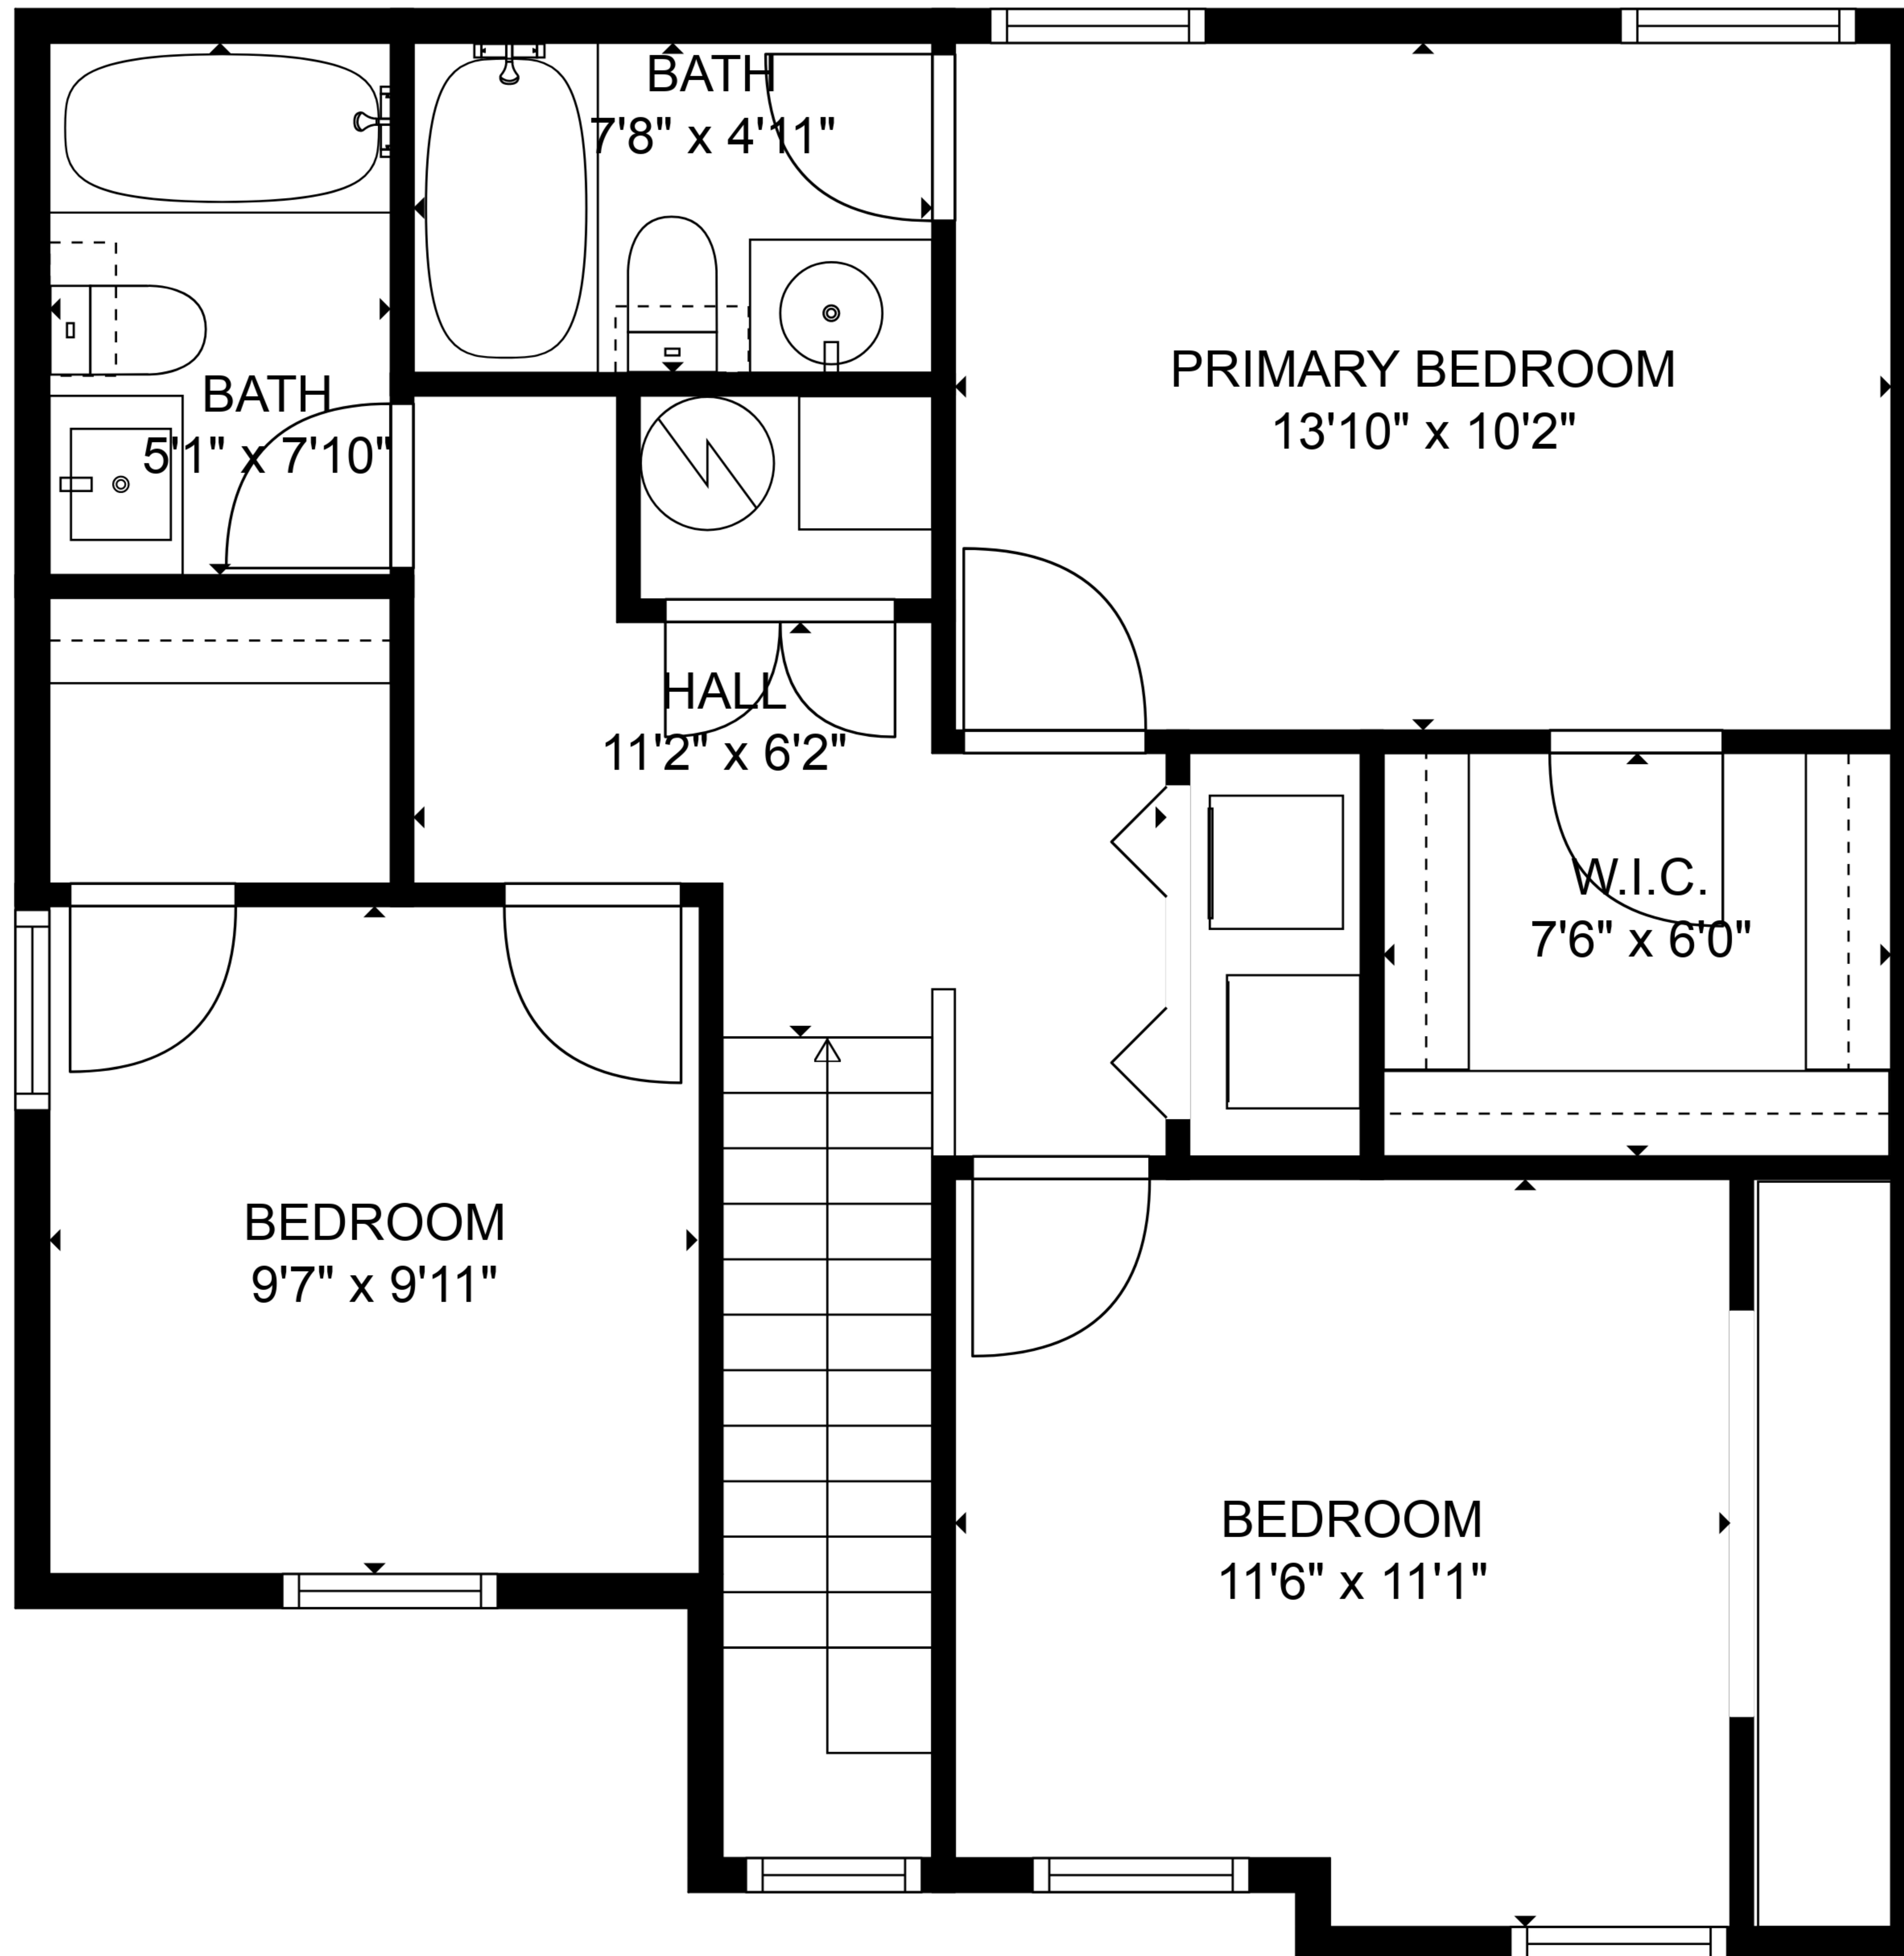

TOTAL: 1163 sq. ft

BELOW GROUND: 464 sq. ft, FLOOR 2: 699 sq. ft

SIZES AND DIMENSIONS ARE APPROXIMATE, ACTUAL MAY VARY.

TOTAL: 1163 sq. ft

BELOW GROUND: 464 sq. ft, FLOOR 2: 699 sq. ft

SIZES AND DIMENSIONS ARE APPROXIMATE, ACTUAL MAY VARY.

FLOOR 1

FLOOR 2

TOTAL: 1163 sq. ft
 BELOW GROUND: 464 sq. ft, FLOOR 2: 699 sq. ft

SIZES AND DIMENSIONS ARE APPROXIMATE, ACTUAL MAY VARY.