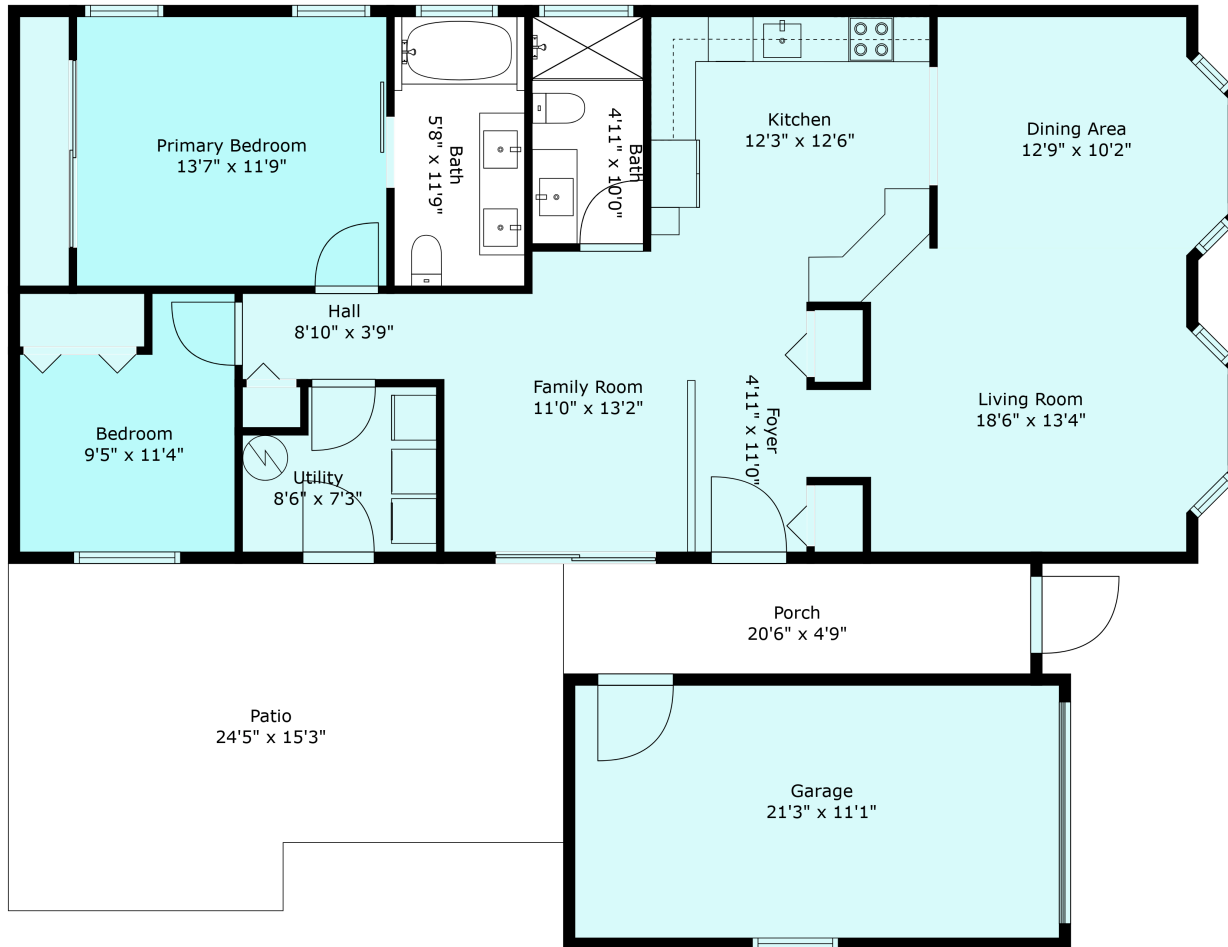

## Estimated Areas:

Main Floor: 1297 sq. ft

**Total: 1297 Sq. Ft**

**Garage: 270 sq. ft**