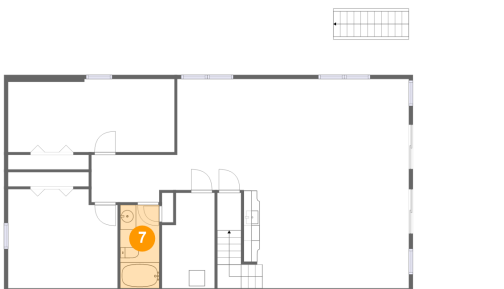

7 Floor 1 - Bath

Dimensions: 4'11" x 10'6"
Area: 52 sq. ft
Counted as Living Area:
Yes

Heated: Yes
Finished: Yes
Enclosed: Yes
Contiguous:
Yes
Permitted: Yes
Wet Space: Yes
Addition: No
Conversion: No