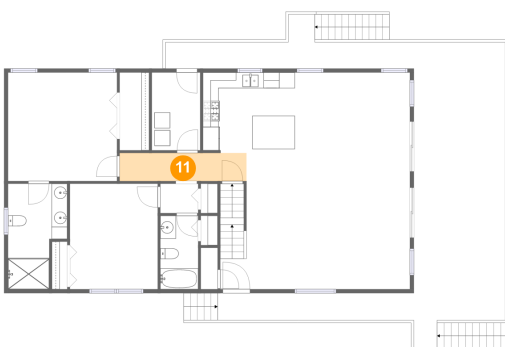

11 Floor 2 - Hall

Dimensions: 16'2" x 3'7"
Area: 58 sq. ft
Counted as Living Area:
Yes

Heated: Yes
Finished: Yes
Enclosed: Yes
Contiguous:
Yes
Permitted: Yes
Wet Space: No
Addition: No
Conversion: No