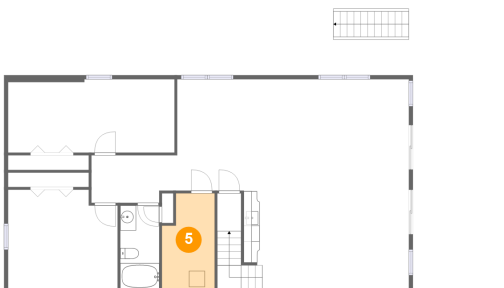

5 Floor 1 - Electrical Room

Dimensions: 6'8" x 12'0"
Area: 73 sq. ft
Counted as Living Area: No

Heated: No
Finished: No
Enclosed: Yes
Contiguous: Yes
Permitted: Yes
Wet Space: No
Addition: No
Conversion: No