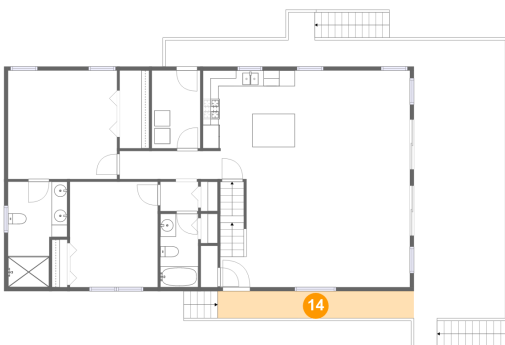

Dimensions: 6'2" x 9'10"
Area: 61 sq. ft
Counted as Living Area:
Yes

Heated: Yes
Finished: Yes
Enclosed: Yes
Contiguous:
Yes
Permitted: Yes
Wet Space: No
Addition: No
Conversion: No

13 Floor 2 - Hall

Dimensions: 4'10" x 3'9"
Area: 18 sq. ft
Counted as Living Area:
Yes

Heated: Yes
Finished: Yes
Enclosed: Yes
Contiguous:
Yes
Permitted: Yes
Wet Space: No
Addition: No
Conversion: No

14 Floor 2 - Porch

Dimensions: 25'0" x 3'5"
Area: 86 sq. ft
Counted as Living Area: No

Heated: No
Finished: Yes
Enclosed: No
Contiguous: Yes
Permitted: Yes
Wet Space: No
Addition: No
Conversion: No