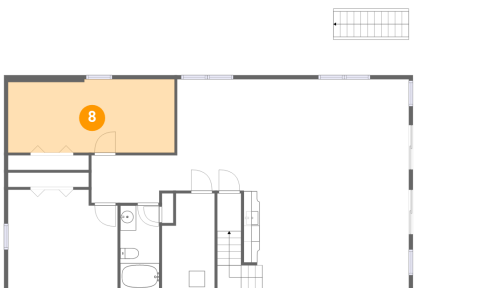

8 Floor 1 - Bedroom

Dimensions: 20'11" x 9'2"
Area: 190 sq. ft
Counted as Living Area:
Yes

Heated: Yes
Finished: Yes
Enclosed: Yes
Contiguous:
Yes
Permitted: Yes
Wet Space: No
Addition: No
Conversion: No