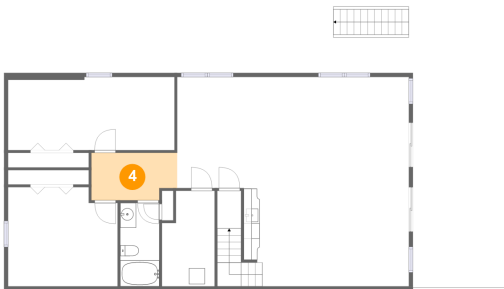

4 Floor 1 - Hall

Dimensions: 10'10" x 5'11"
Area: 61 sq. ft
Counted as Living Area:
Yes

Heated: Yes
Finished: Yes
Enclosed: Yes
Contiguous:
Yes
Permitted: Yes
Wet Space: No
Addition: No
Conversion: No