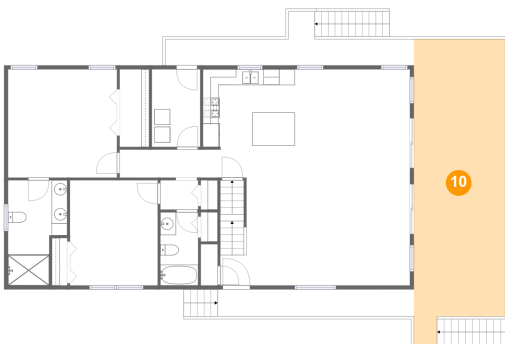

Dimensions: 20'11" x 9'2"
Area: 190 sq. ft
Counted as Living Area:
Yes

Heated: Yes
Finished: Yes
Enclosed: Yes
Contiguous:
Yes
Permitted: Yes
Wet Space: No
Addition: No
Conversion: No

433 Surrey Drive, Huddleston, Bedford County, Virginia, United States, 24104

9 Floor 2 - W.i.c.

Dimensions: 3'9" x 9'10"
Area: 37 sq. ft
Counted as Living Area:
Yes

Heated: Yes
Finished: Yes
Enclosed: Yes
Contiguous:
Yes
Permitted: Yes
Wet Space: No
Addition: No
Conversion: No

10 Floor 2 - Deck