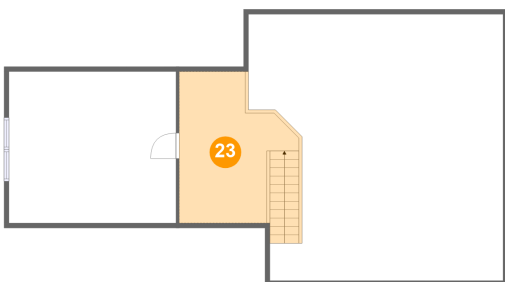

23 Floor 3 - Loft

Dimensions: 12'5" x 15'7"
Area: 180 sq. ft
Counted as Living Area:
Yes

Heated: Yes
Finished: Yes
Enclosed: Yes
Contiguous:
Yes
Permitted: Yes
Wet Space: No
Addition: No
Conversion: No