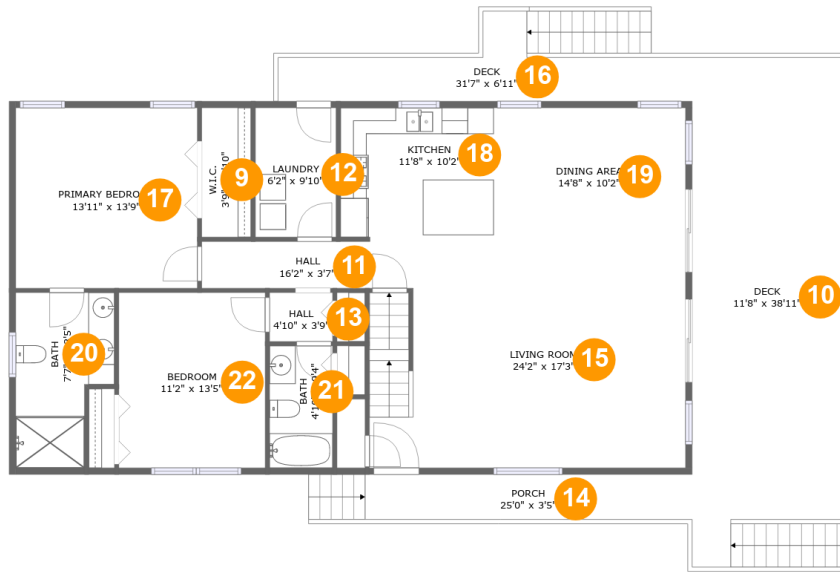

 **5,104** total sqft

433 Surrey Drive, Huddleston, Bedford County, Virginia, United States, 24104

Room Dimensions

Floor 1

Total sqft: 1812

Living area: 1333

#	Room name	Dimensions	Area (sqft)	Counted as Living Area
1	Patio	12'2" x 35'4"	403 sq. ft	No
2	Bedroom	13'10" x 12'6"	165 sq. ft	Yes
3	Recreation Room	29'2" x 26'4"	602 sq. ft	Yes
4	Hall	10'10" x 5'11"	61 sq. ft	Yes
5	Electrical Room	6'8" x 12'0"	73 sq. ft	No
6	Wet Bar	5'2" x 12'4"	101 sq. ft	Yes
7	Bath	4'11" x 10'6"	52 sq. ft	Yes
8	Bedroom	20'11" x 9'2"	190 sq. ft	Yes

433 Surrey Drive, Huddleston, Bedford County, Virginia, United States, 24104

Room Dimensions

Floor 2

Total sqft: 2112

Living area: 1487

#	Room name	Dimensions	Area (sqft)	Counted as Living Area
9	W.i.c.	3'9" x 9'10"	37 sq. ft	Yes
10	Deck	11'8" x 38'11"	421 sq. ft	No
11	Hall	16'2" x 3'7"	58 sq. ft	Yes
12	Laundry	6'2" x 9'10"	61 sq. ft	Yes
13	Hall	4'10" x 3'9"	18 sq. ft	Yes
14	Porch	25'0" x 3'5"	86 sq. ft	No
15	Living Room	24'2" x 17'3"	403 sq. ft	Yes
16	Deck	31'7" x 6'11"	117 sq. ft	No
17	Primary Bedroom	13'11" x 13'9"	191 sq. ft	Yes
18	Kitchen	11'8" x 10'2"	119 sq. ft	Yes
19	Dining Area	14'8" x 10'2"	150 sq. ft	Yes

433 Surrey Drive, Huddleston, Bedford County, Virginia, United States, 24104

15 Floor 2 - Living Room

Dimensions: 24'2" x 17'3"
Area: 403 sq. ft
Counted as Living Area:
Yes

Heated: Yes
Finished: Yes
Enclosed: Yes
Contiguous:
Yes
Permitted: Yes
Wet Space: No
Addition: No
Conversion: No

19 Floor 2 - Dining Area

Dimensions: 14'8" x 10'2"
Area: 150 sq. ft
Counted as Living Area:
Yes

Heated: Yes
Finished: Yes
Enclosed: Yes
Contiguous:
Yes
Permitted: Yes
Wet Space: No
Addition: No
Conversion: No