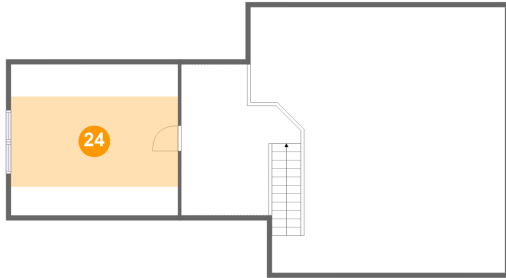

433 Surrey Drive, Huddleston, Bedford County, Virginia, United States, 24104

24 Floor 3 - Bedroom

Dimensions: 17'4" x 15'8"
Area: 162 sq. ft
Counted as Living Area:
Yes

Heated: Yes
Finished: Yes
Enclosed: Yes
Contiguous:
Yes
Permitted: Yes
Wet Space: No
Addition: No
Conversion: No