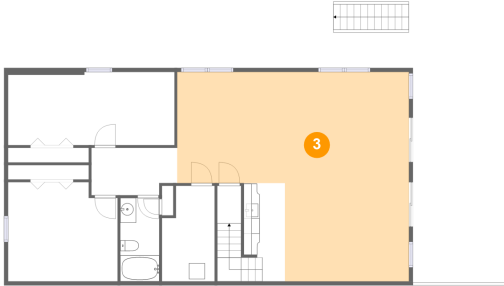

433 Surrey Drive, Huddleston, Bedford County, Virginia, United States, 24104

3 Floor 1 - Recreation Room

Dimensions: 29'2" x 26'4"
Area: 602 sq. ft
Counted as Living Area:
Yes

Heated: Yes
Finished: Yes
Enclosed: Yes
Contiguous:
Yes
Permitted: Yes
Wet Space: No
Addition: No
Conversion: No