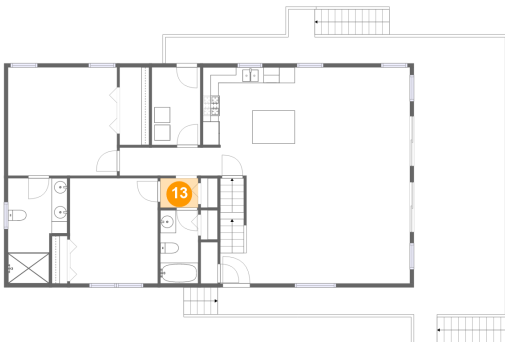

13 Floor 2 - Hall

Dimensions: 4'10" x 3'9"
Area: 18 sq. ft
Counted as Living Area:
Yes

Heated: Yes
Finished: Yes
Enclosed: Yes
Contiguous:
Yes
Permitted: Yes
Wet Space: No
Addition: No
Conversion: No