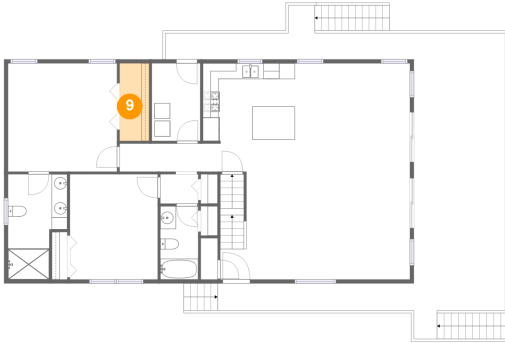

433 Surrey Drive, Huddleston, Bedford County, Virginia, United States, 24104

9 Floor 2 - W.i.c.

Dimensions: 3'9" x 9'10"
Area: 37 sq. ft
Counted as Living Area:
Yes

Heated: Yes
Finished: Yes
Enclosed: Yes
Contiguous:
Yes
Permitted: Yes
Wet Space: No
Addition: No
Conversion: No