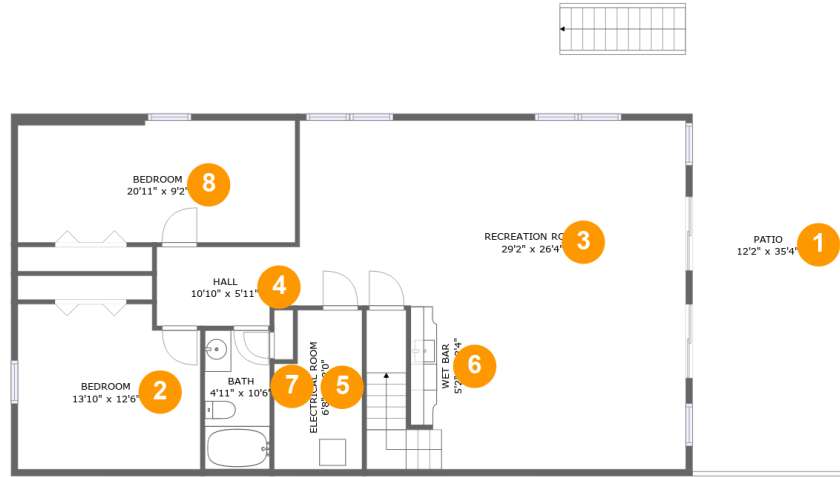

 **5,104** total sqft

433 Surrey Drive, Huddleston, Bedford County, Virginia, United States, 24104

Room Dimensions

Floor 1

Total sqft: 1812

Living area: 1333

#	Room name	Dimensions	Area (sqft)	Counted as Living Area
1	Patio	12'2" x 35'4"	403 sq. ft	No
2	Bedroom	13'10" x 12'6"	165 sq. ft	Yes
3	Recreation Room	29'2" x 26'4"	602 sq. ft	Yes
4	Hall	10'10" x 5'11"	61 sq. ft	Yes
5	Electrical Room	6'8" x 12'0"	73 sq. ft	No
6	Wet Bar	5'2" x 12'4"	101 sq. ft	Yes
7	Bath	4'11" x 10'6"	52 sq. ft	Yes
8	Bedroom	20'11" x 9'2"	190 sq. ft	Yes

433 Surrey Drive, Huddleston, Bedford County, Virginia, United States, 24104

Room Dimensions

Floor 2

Total sqft: 2112

Living area: 1487

#	Room name	Dimensions	Area (sqft)	Counted as Living Area
9	W.i.c.	3'9" x 9'10"	37 sq. ft	Yes
10	Deck	11'8" x 38'11"	421 sq. ft	No
11	Hall	16'2" x 3'7"	58 sq. ft	Yes
12	Laundry	6'2" x 9'10"	61 sq. ft	Yes
13	Hall	4'10" x 3'9"	18 sq. ft	Yes
14	Porch	25'0" x 3'5"	86 sq. ft	No
15	Living Room	24'2" x 17'3"	403 sq. ft	Yes
16	Deck	31'7" x 6'11"	117 sq. ft	No
17	Primary Bedroom	13'11" x 13'9"	191 sq. ft	Yes
18	Kitchen	11'8" x 10'2"	119 sq. ft	Yes
19	Dining Area	14'8" x 10'2"	150 sq. ft	Yes

6 Floor 1 - Wet Bar

Dimensions: 5'2" x 12'4"
Area: 101 sq. ft
Counted as Living Area:
Yes

Heated: Yes
Finished: Yes
Enclosed: Yes
Contiguous:
Yes
Permitted: Yes
Wet Space: No
Addition: No
Conversion: No

433 Surrey Drive, Huddleston, Bedford County, Virginia, United States, 24104

15 Floor 2 - Living Room

Dimensions: 24'2" x 17'3"
Area: 403 sq. ft
Counted as Living Area:
Yes

Heated: Yes
Finished: Yes
Enclosed: Yes
Contiguous:
Yes
Permitted: Yes
Wet Space: No
Addition: No
Conversion: No