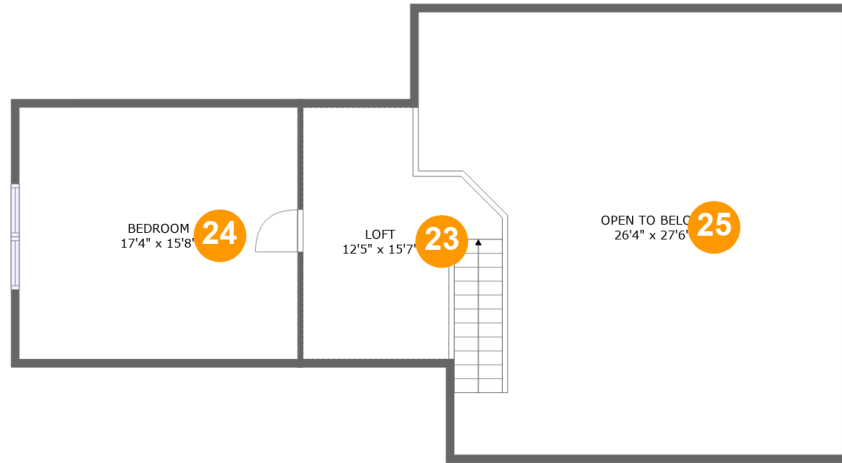

433 Surrey Drive, Huddleston, Bedford County, Virginia, United States, 24104

Room Dimensions

Floor 3

Total sqft: 1180

Living area: 361

#	Room name	Dimensions	Area (sqft)	Counted as Living Area
23	Loft	12'5" x 15'7"	180 sq. ft	Yes
24	Bedroom	17'4" x 15'8"	162 sq. ft	Yes
25	Open To Below	26'4" x 27'6"	644 sq. ft	No