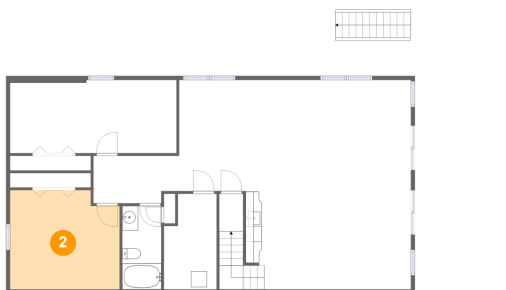

2 Floor 1 - Bedroom

Dimensions: 13'10" x 12'6"
Area: 165 sq. ft
Counted as Living Area:
Yes

Heated: Yes
Finished: Yes
Enclosed: Yes
Contiguous:
Yes
Permitted: Yes
Wet Space: No
Addition: No
Conversion: No