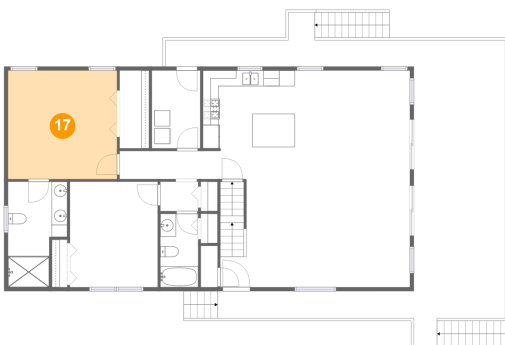

17 Floor 2 - Primary Bedroom

Dimensions: 13'11" x 13'9"
Area: 191 sq. ft
Counted as Living Area:
Yes

Heated: Yes
Finished: Yes
Enclosed: Yes
Contiguous:
Yes
Permitted: Yes
Wet Space: No
Addition: No
Conversion: No