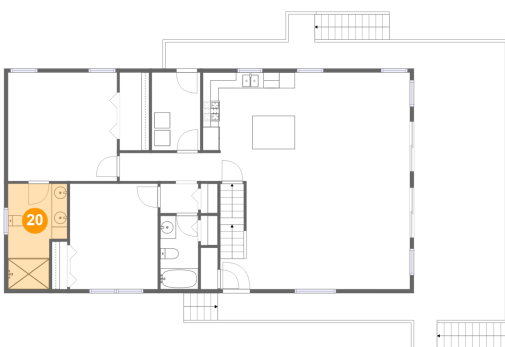

20 Floor 2 - Bath

Dimensions: 7'7" x 13'5"
Area: 86 sq. ft
Counted as Living Area:
Yes

Heated: Yes
Finished: Yes
Enclosed: Yes
Contiguous:
Yes
Permitted: Yes
Wet Space: Yes
Addition: No
Conversion: No