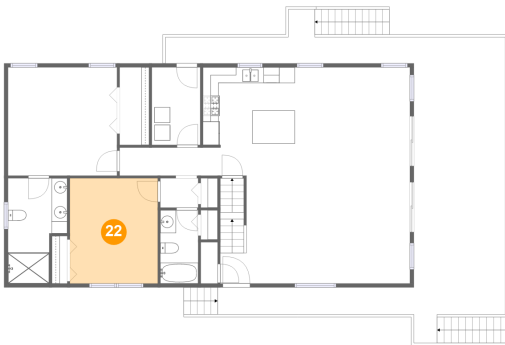

22 Floor 2 - Bedroom

Dimensions: 11'2" x 13'5"
Area: 150 sq. ft
Counted as Living Area:
Yes

Heated: Yes
Finished: Yes
Enclosed: Yes
Contiguous:
Yes
Permitted: Yes
Wet Space: No
Addition: No
Conversion: No