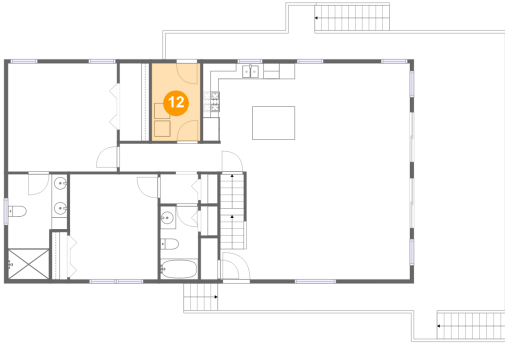

433 Surrey Drive, Huddleston, Bedford County, Virginia, United States, 24104

12 Floor 2 - Laundry

Dimensions: 6'2" x 9'10"
Area: 61 sq. ft
Counted as Living Area:
Yes

Heated: Yes
Finished: Yes
Enclosed: Yes
Contiguous:
Yes
Permitted: Yes
Wet Space: No
Addition: No
Conversion: No