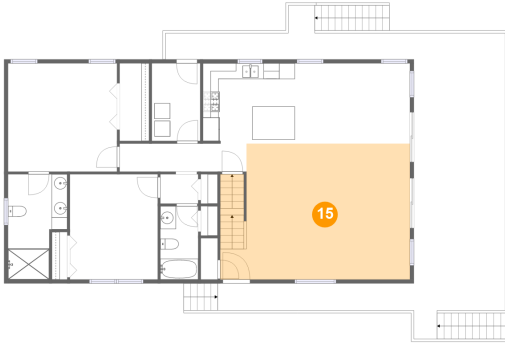

433 Surrey Drive, Huddleston, Bedford County, Virginia, United States, 24104

15 Floor 2 - Living Room

Dimensions: 24'2" x 17'3"
Area: 403 sq. ft
Counted as Living Area:
Yes

Heated: Yes
Finished: Yes
Enclosed: Yes
Contiguous:
Yes
Permitted: Yes
Wet Space: No
Addition: No
Conversion: No