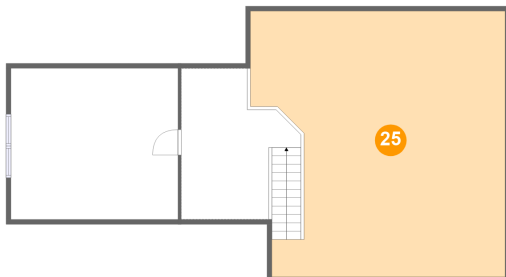

25 Floor 3 - Open To Below

Dimensions: 26'4" x 27'6"
Area: 644 sq. ft
Counted as Living Area: No

Heated: No
Finished: No
Enclosed: No
Contiguous: Yes
Permitted: No
Wet Space: No
Addition: No
Conversion: No