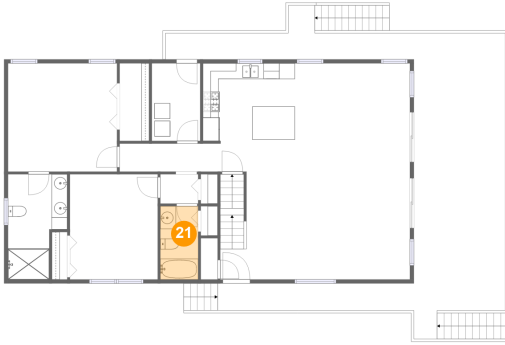

433 Surrey Drive, Huddleston, Bedford County, Virginia, United States, 24104

21 Floor 2 - Bath

Dimensions: 4'10" x 9'4"
Area: 45 sq. ft
Counted as Living Area:
Yes

Heated: Yes
Finished: Yes
Enclosed: Yes
Contiguous:
Yes
Permitted: Yes
Wet Space: Yes
Addition: No
Conversion: No