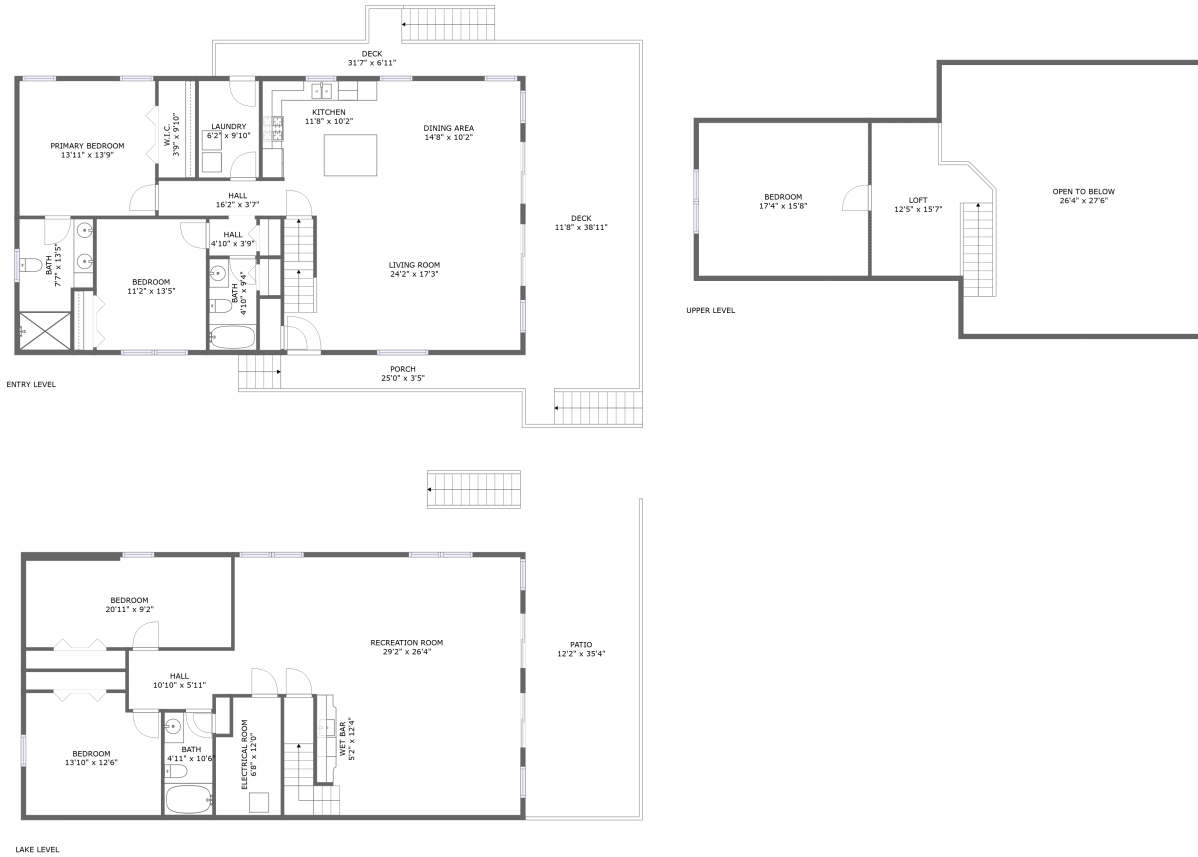

433 Surrey Drive, Huddleston, Bedford County, Virginia, United States, 24104

Property Summary

0 garages

5 bedrooms

3 bathrooms

0 half baths

3 floors

3,181 Gross Living Area sqft

5,104 total sqft