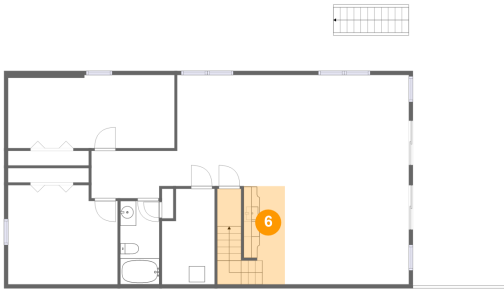

4 Floor 1 - Hall

Dimensions: 10'10" x 5'11"
Area: 61 sq. ft
Counted as Living Area:
Yes

Heated: Yes
Finished: Yes
Enclosed: Yes
Contiguous:
Yes
Permitted: Yes
Wet Space: No
Addition: No
Conversion: No

5 Floor 1 - Electrical Room

Dimensions: 6'8" x 12'0"
Area: 73 sq. ft
Counted as Living Area: No

Heated: No
Finished: No
Enclosed: Yes
Contiguous: Yes
Permitted: Yes
Wet Space: No
Addition: No
Conversion: No

433 Surrey Drive, Huddleston, Bedford County, Virginia, United States, 24104

6 Floor 1 - Wet Bar

Dimensions: 5'2" x 12'4"
Area: 101 sq. ft
Counted as Living Area:
Yes

Heated: Yes
Finished: Yes
Enclosed: Yes
Contiguous:
Yes
Permitted: Yes
Wet Space: No
Addition: No
Conversion: No