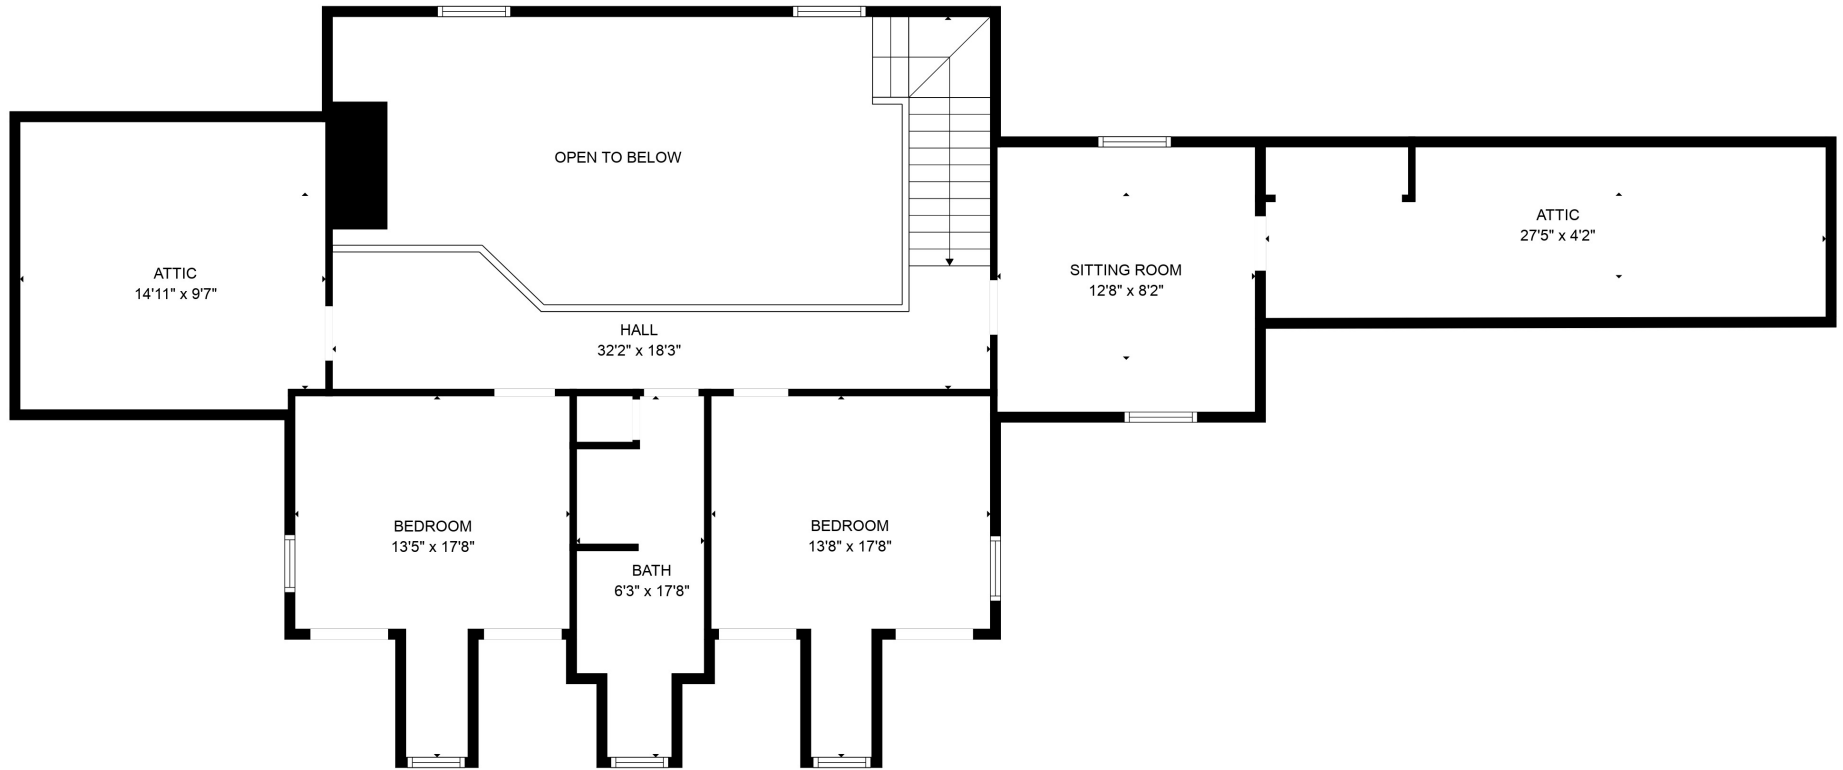

Total scanned area: 3997 sq. ft

SIZES AND DIMENSIONS ARE APPROXIMATE. ACTUAL MAY VARY.

Total scanned area: 3997 sq. ft

SIZES AND DIMENSIONS ARE APPROXIMATE. ACTUAL MAY VARY.

Total scanned area: 3997 sq. ft

SIZES AND DIMENSIONS ARE APPROXIMATE. ACTUAL MAY VARY.

Total scanned area: 3997 sq. ft

SIZES AND DIMENSIONS ARE APPROXIMATE. ACTUAL MAY VARY.