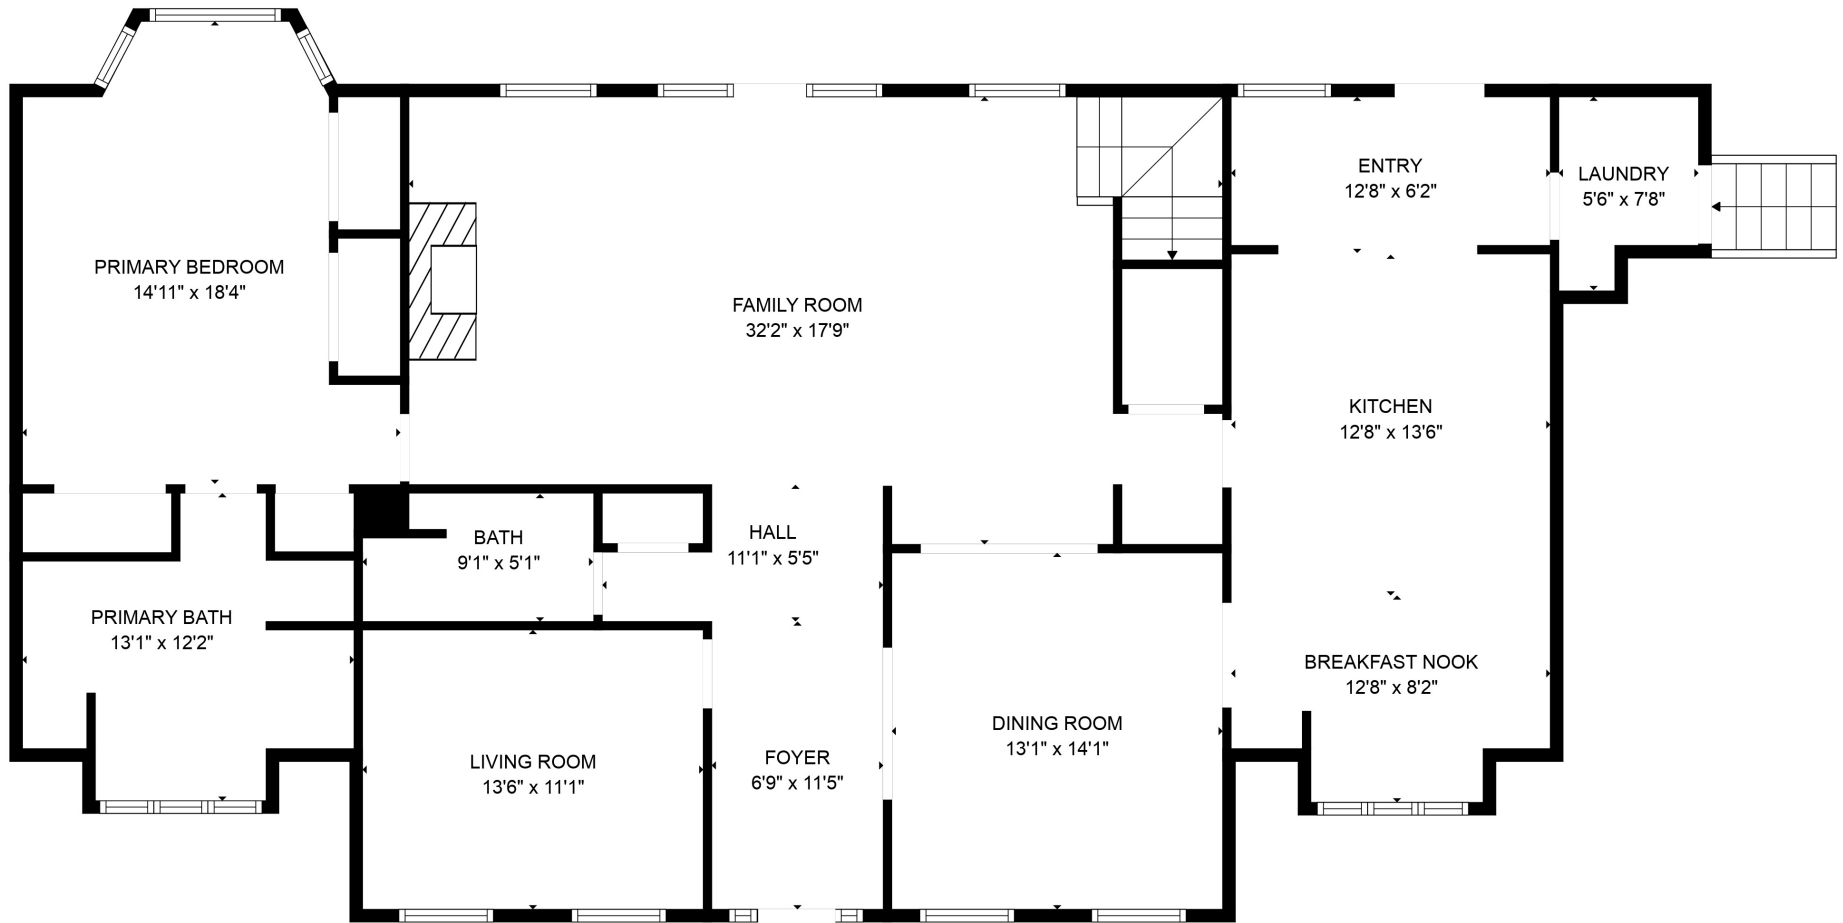

Total scanned area: 3997 sq. ft

SIZES AND DIMENSIONS ARE APPROXIMATE. ACTUAL MAY VARY.

Total scanned area: 3997 sq. ft

SIZES AND DIMENSIONS ARE APPROXIMATE. ACTUAL MAY VARY.

Total scanned area: 3997 sq. ft

SIZES AND DIMENSIONS ARE APPROXIMATE. ACTUAL MAY VARY.

Total scanned area: 3997 sq. ft

SIZES AND DIMENSIONS ARE APPROXIMATE. ACTUAL MAY VARY.