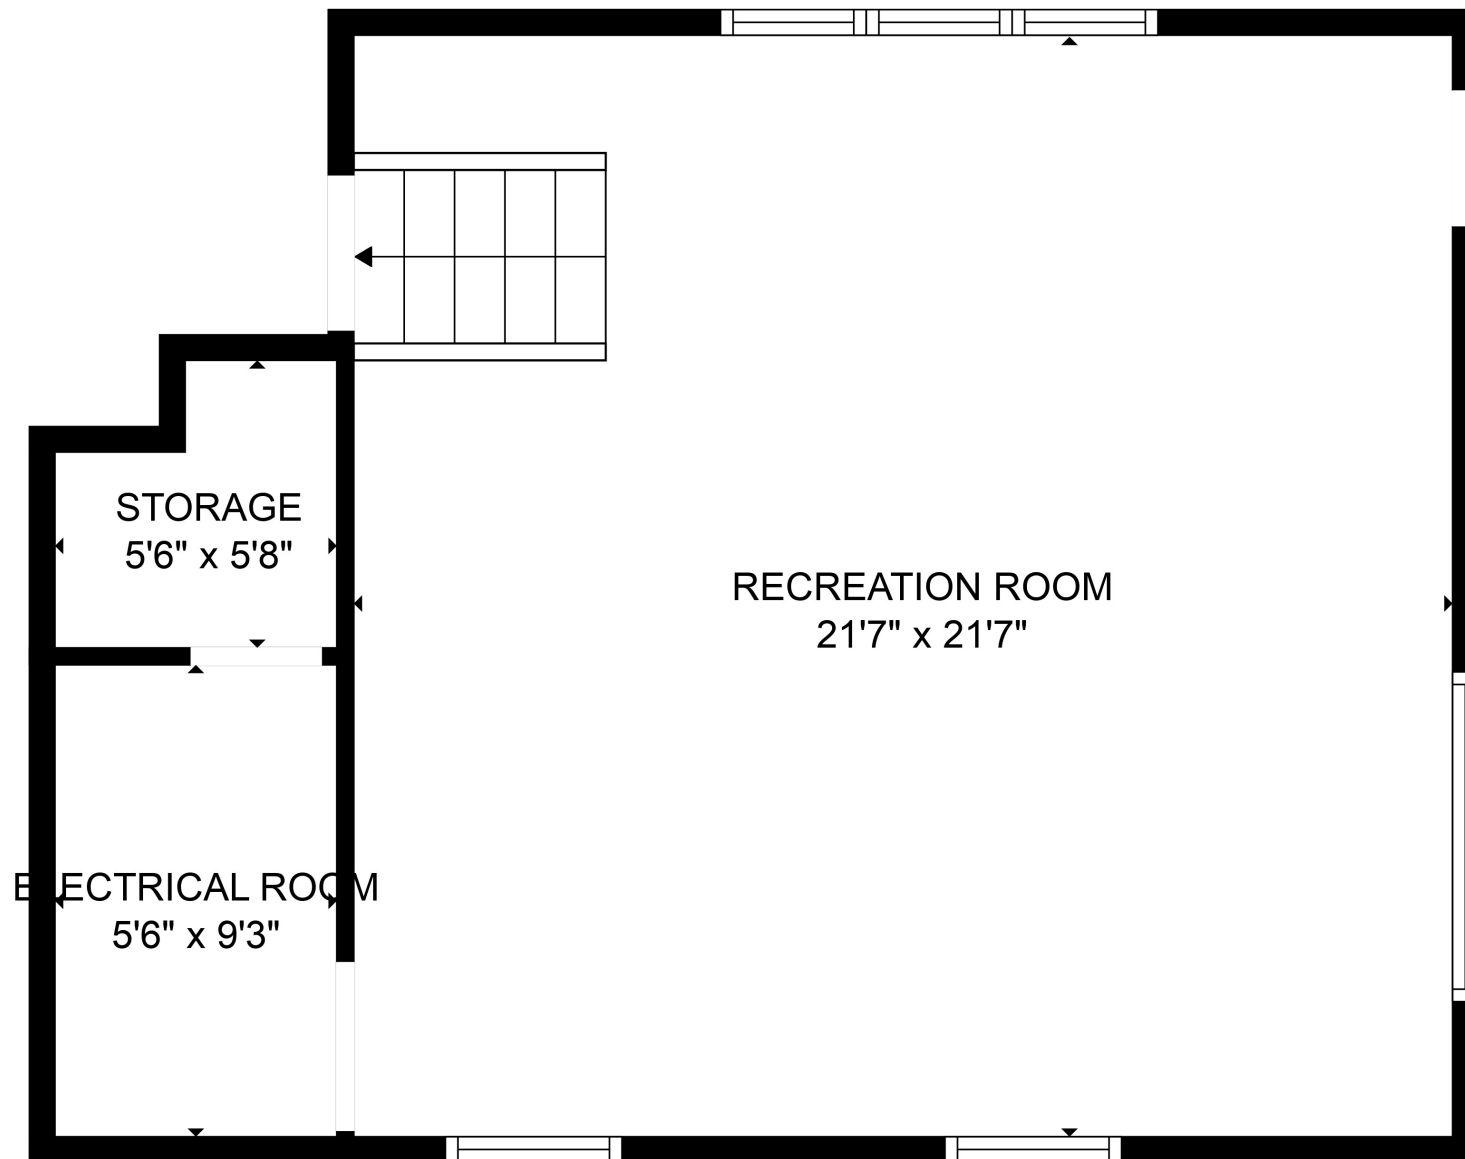

Total scanned area: 3997 sq. ft

SIZES AND DIMENSIONS ARE APPROXIMATE. ACTUAL MAY VARY.

Total scanned area: 3997 sq. ft

SIZES AND DIMENSIONS ARE APPROXIMATE. ACTUAL MAY VARY.

Total scanned area: 3997 sq. ft

SIZES AND DIMENSIONS ARE APPROXIMATE. ACTUAL MAY VARY.

Total scanned area: 3997 sq. ft

SIZES AND DIMENSIONS ARE APPROXIMATE. ACTUAL MAY VARY.