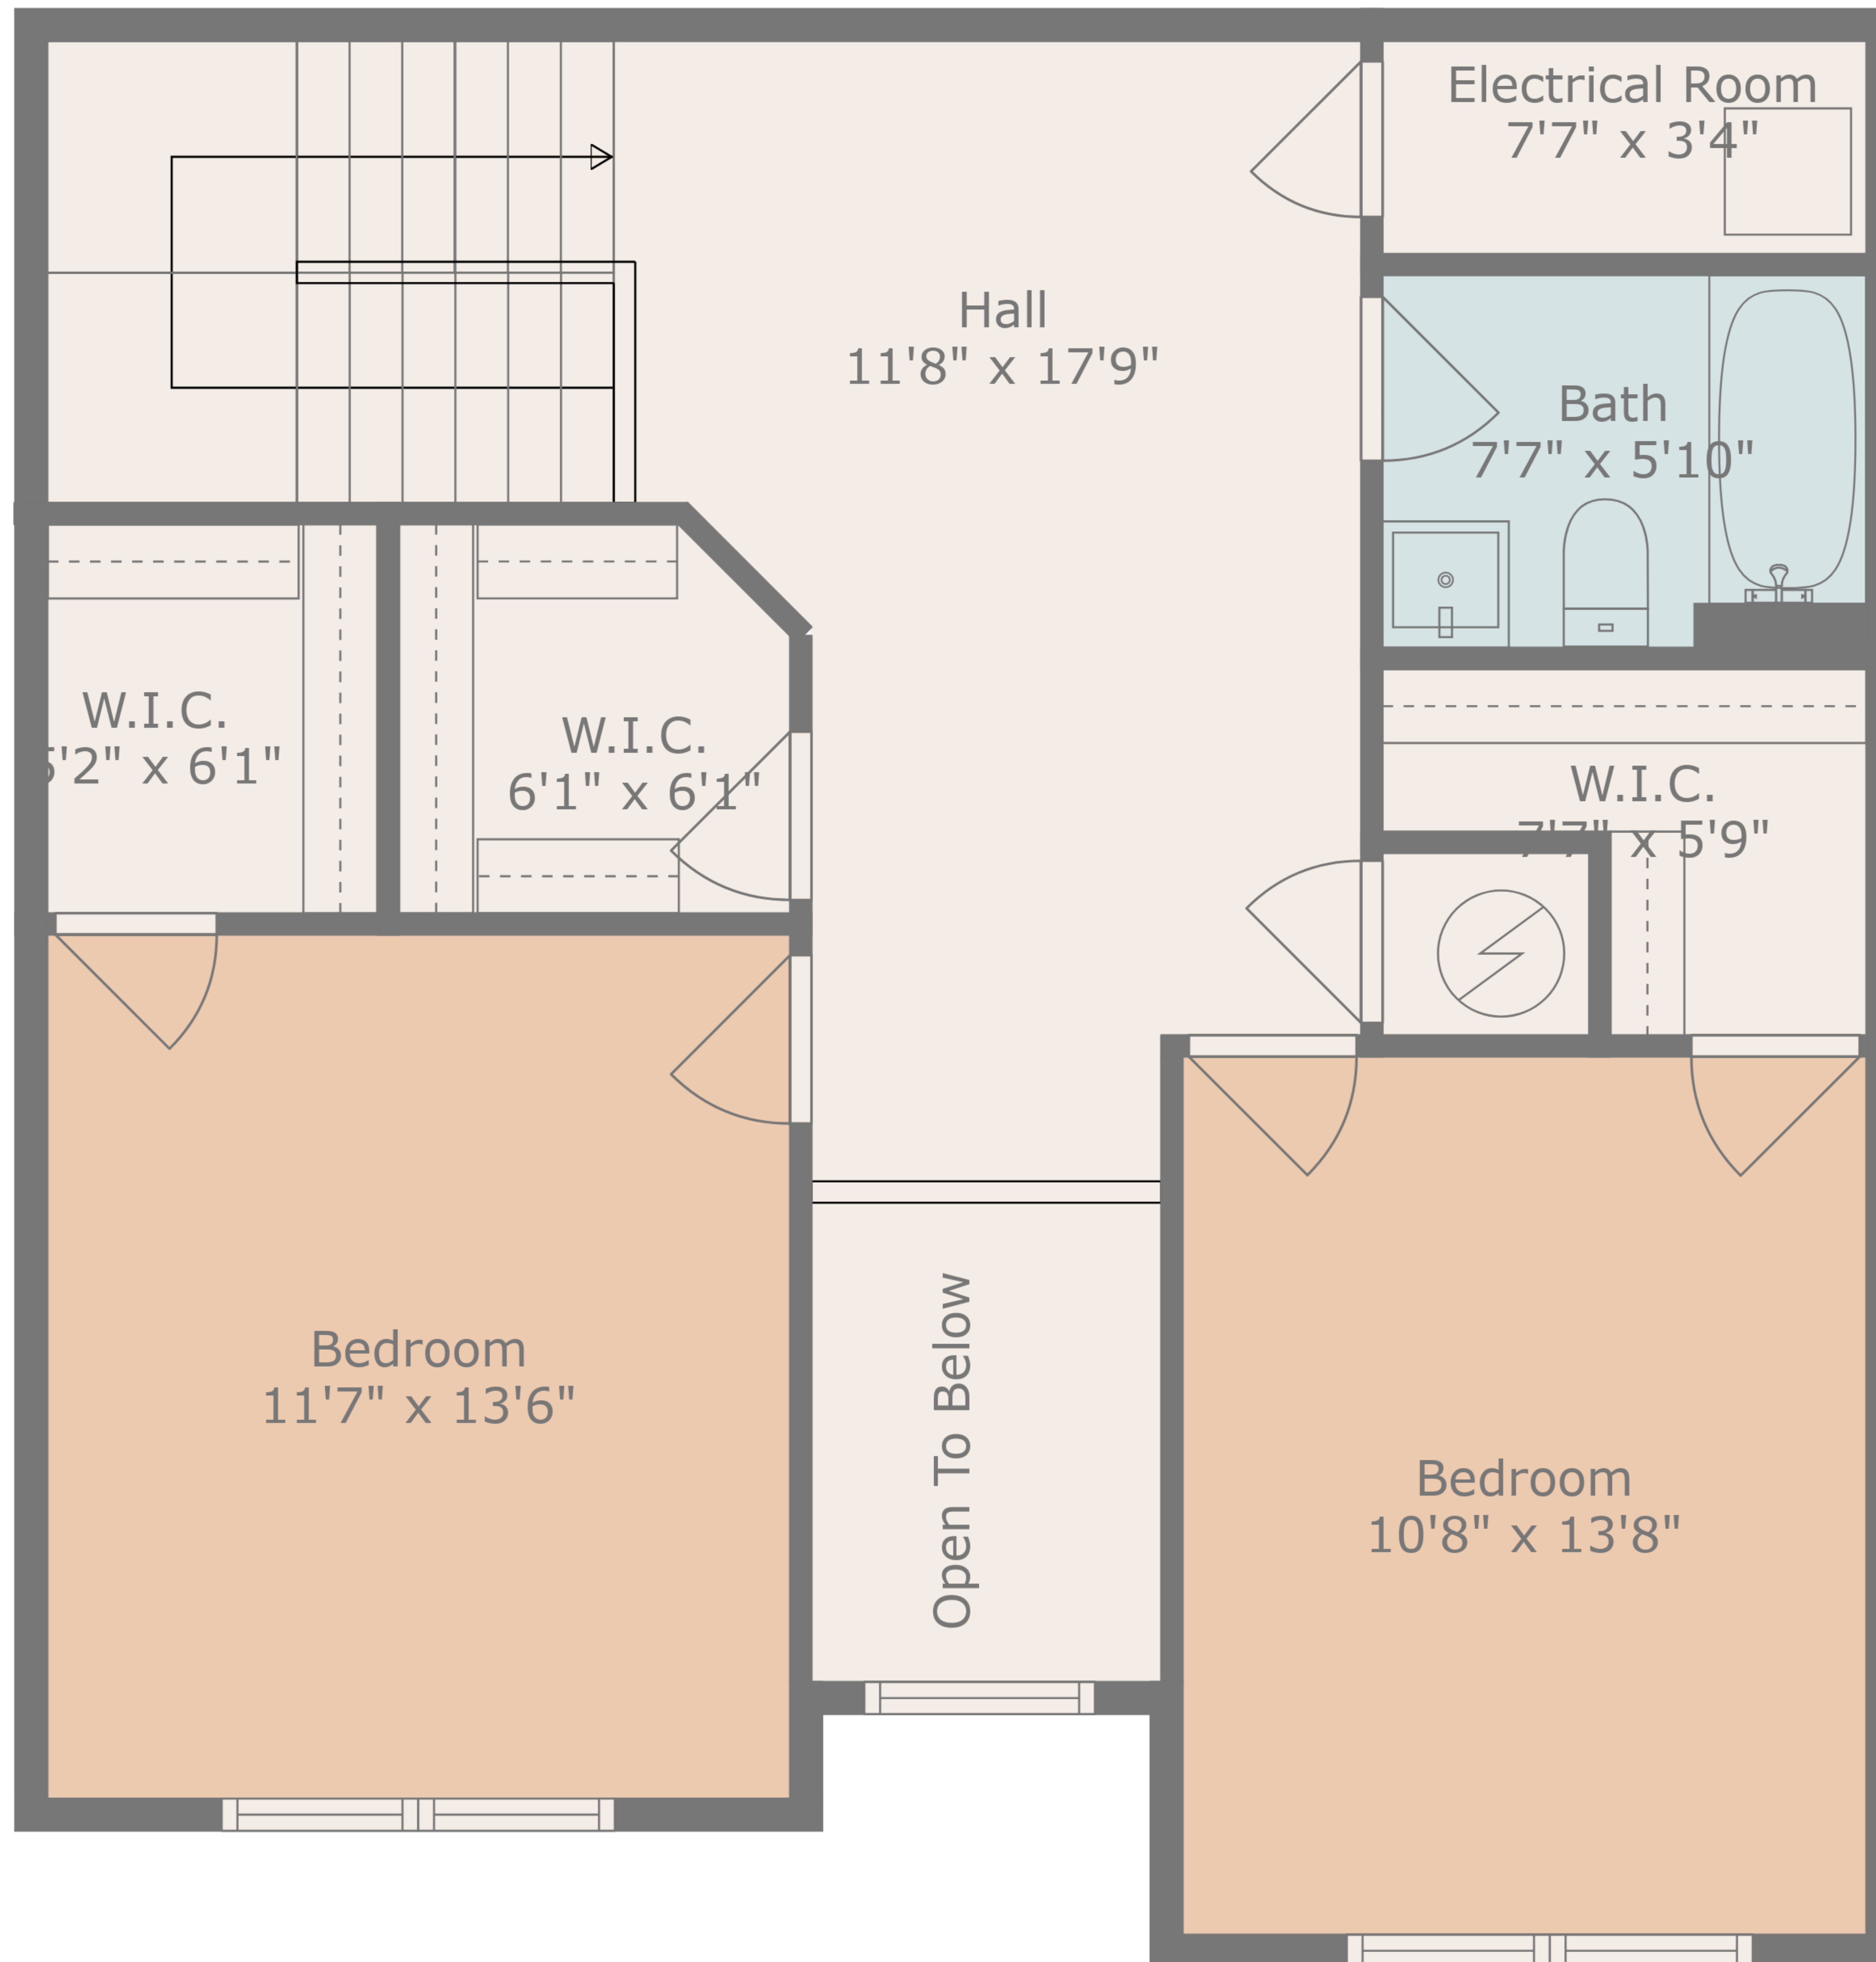

Beyond Limits Productions

**TOTAL: 1836 sq. ft**

FLOOR 1: 1112 sq. ft, FLOOR 2: 724 sq. ft

EXCLUDED AREAS: GARAGE: 198 sq. ft, ELECTRICAL ROOM: 25 sq. ft, OPEN TO BELOW: 41 sq. ft

Measurements Are Taken Using Lidar Technology, Deemed Highly Reliable But Not Guaranteed

**TOTAL: 1836 sq. ft**

FLOOR 1: 1112 sq. ft, FLOOR 2: 724 sq. ft

EXCLUDED AREAS: GARAGE: 198 sq. ft, ELECTRICAL ROOM: 25 sq. ft, OPEN TO BELOW: 41 sq. ft

Floor 1

Floor 2

Beyond Limits Productions

**TOTAL: 1836 sq. ft**

FLOOR 1: 1112 sq. ft, FLOOR 2: 724 sq. ft

EXCLUDED AREAS: GARAGE: 198 sq. ft, ELECTRICAL ROOM: 25 sq. ft, OPEN TO BELOW: 41 sq. ft

Measurements Are Taken Using Lidar Technology, Deemed Highly Reliable But Not Guaranteed