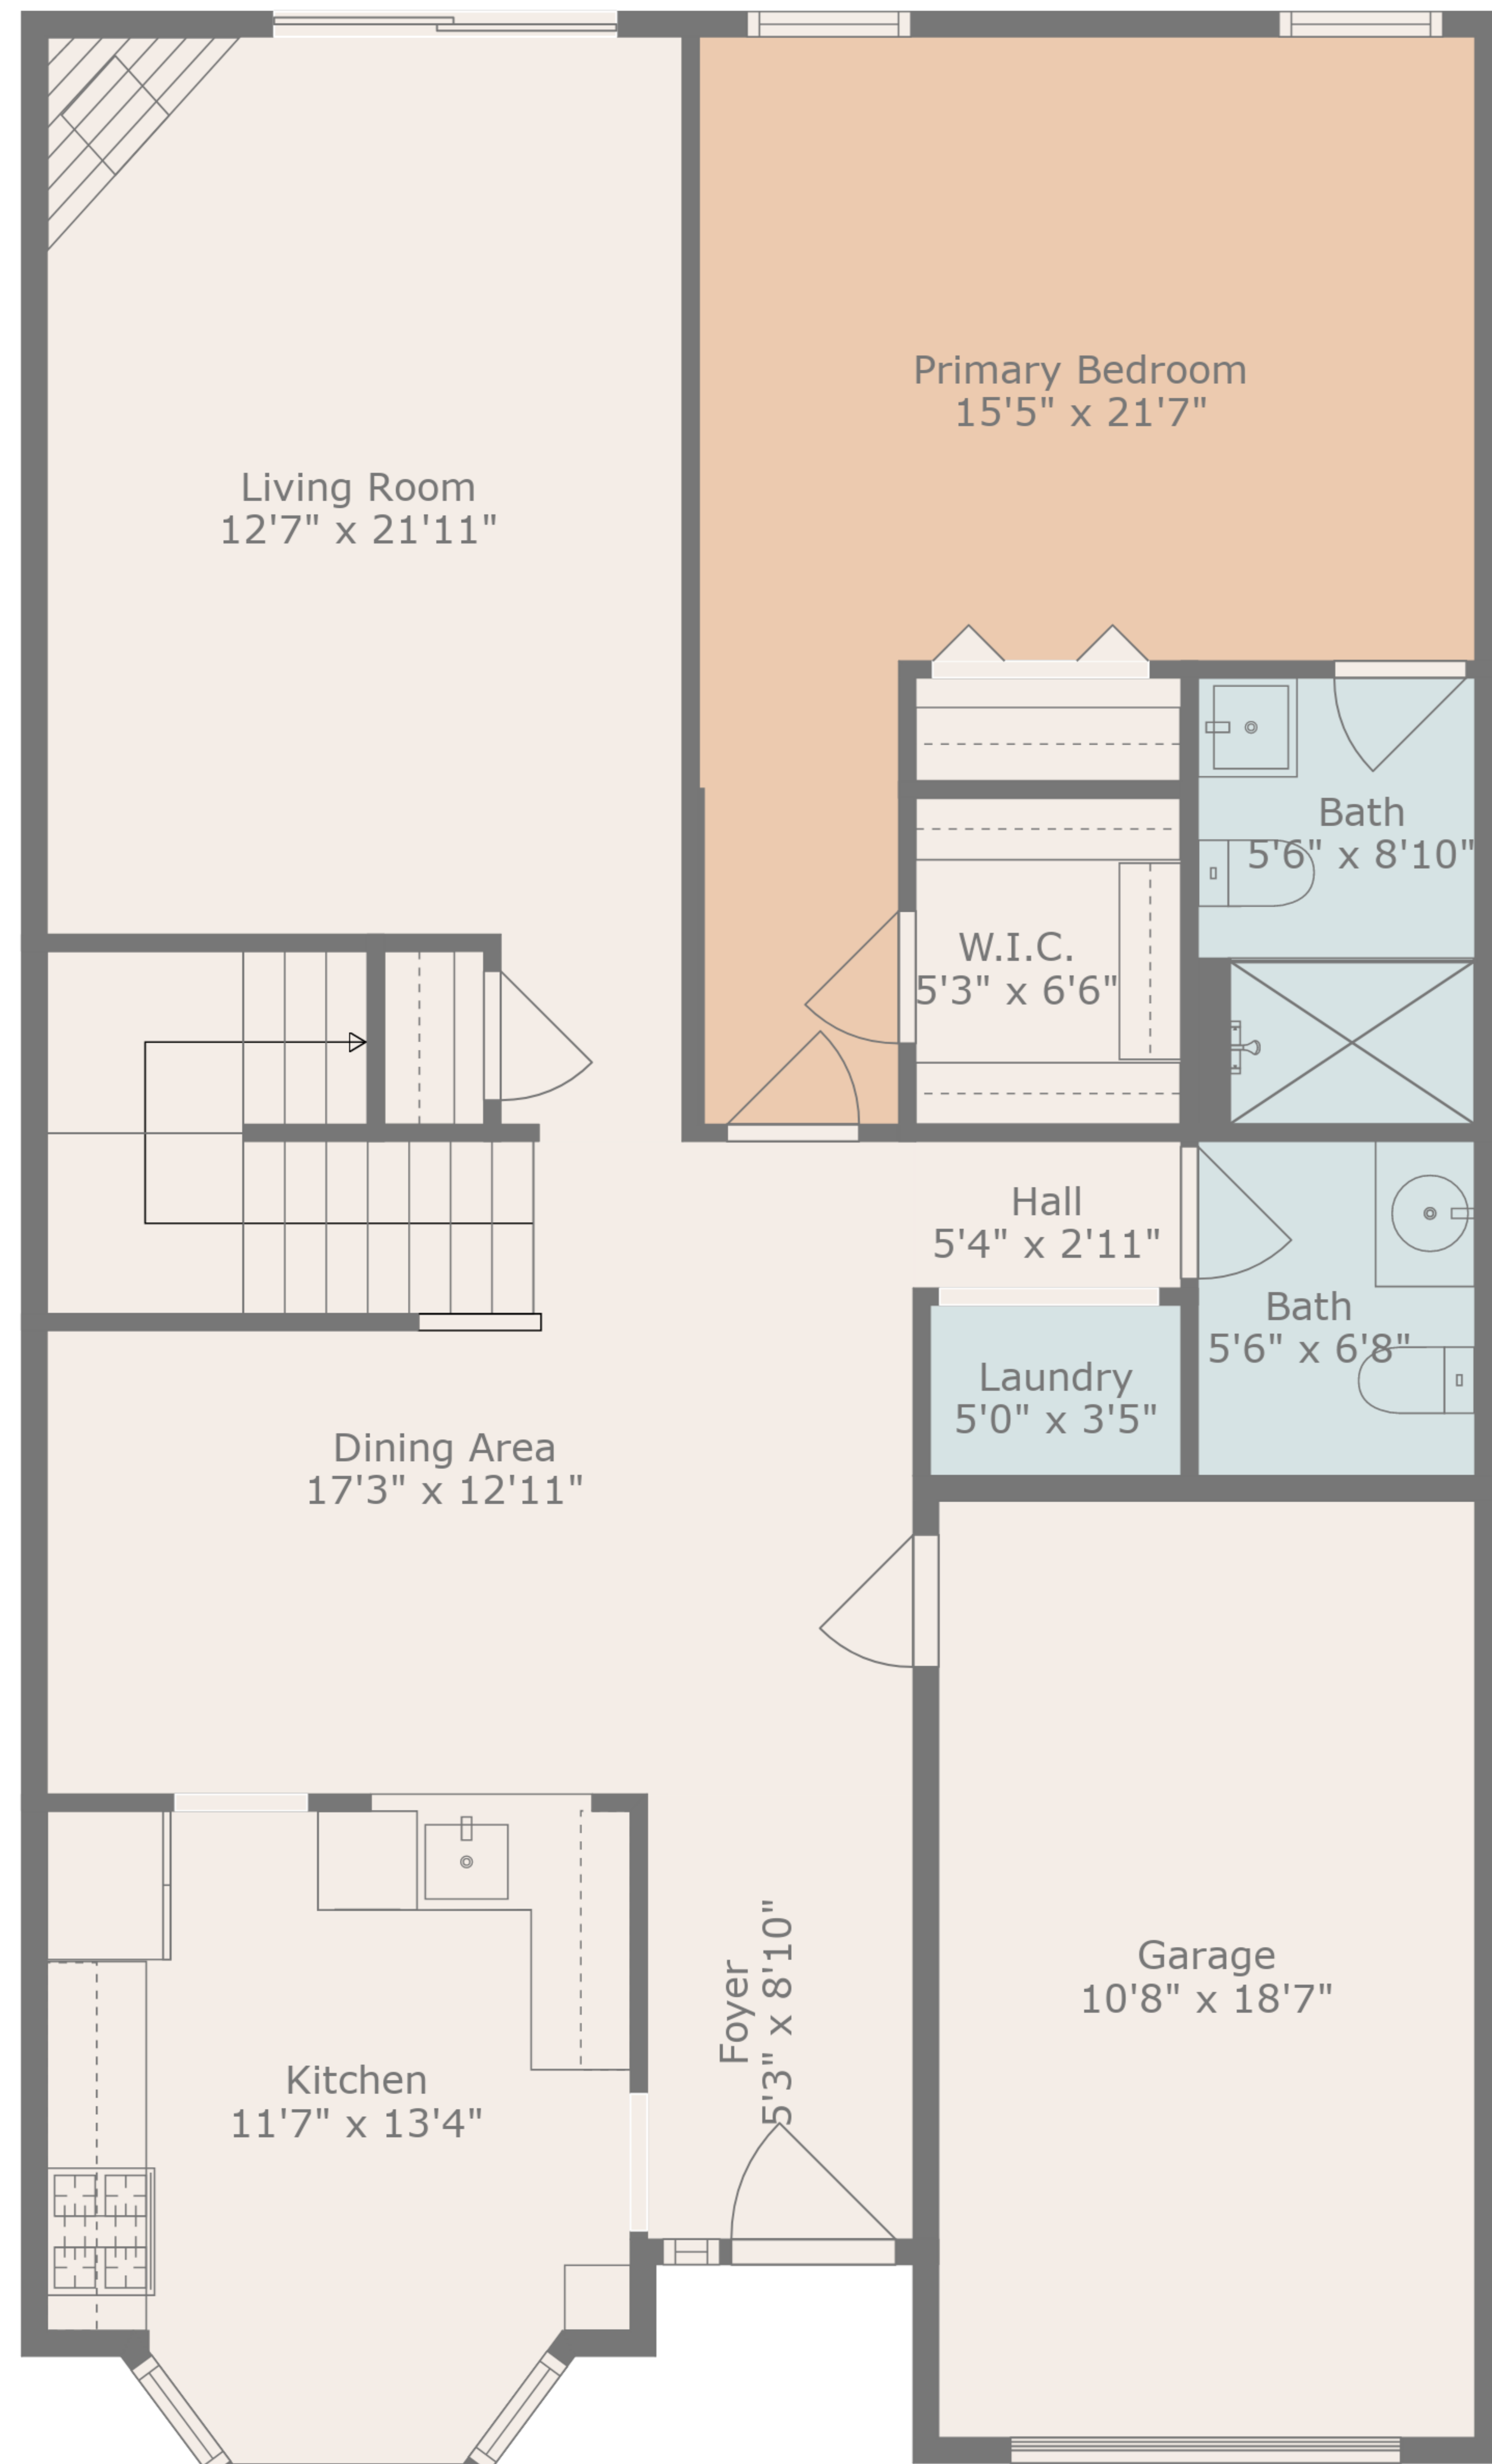

Beyond Limits Productions

**TOTAL: 1836 sq. ft**

FLOOR 1: 1112 sq. ft, FLOOR 2: 724 sq. ft

EXCLUDED AREAS: GARAGE: 198 sq. ft, ELECTRICAL ROOM: 25 sq. ft, OPEN TO BELOW: 41 sq. ft

Measurements Are Taken Using Lidar Technology, Deemed Highly Reliable But Not Guaranteed

**TOTAL: 1836 sq. ft**

FLOOR 1: 1112 sq. ft, FLOOR 2: 724 sq. ft

EXCLUDED AREAS: GARAGE: 198 sq. ft, ELECTRICAL ROOM: 25 sq. ft, OPEN TO BELOW: 41 sq. ft

Floor 1

Floor 2

Beyond Limits Productions

**TOTAL: 1836 sq. ft**

FLOOR 1: 1112 sq. ft, FLOOR 2: 724 sq. ft

EXCLUDED AREAS: GARAGE: 198 sq. ft, ELECTRICAL ROOM: 25 sq. ft, OPEN TO BELOW: 41 sq. ft

Measurements Are Taken Using Lidar Technology, Deemed Highly Reliable But Not Guaranteed