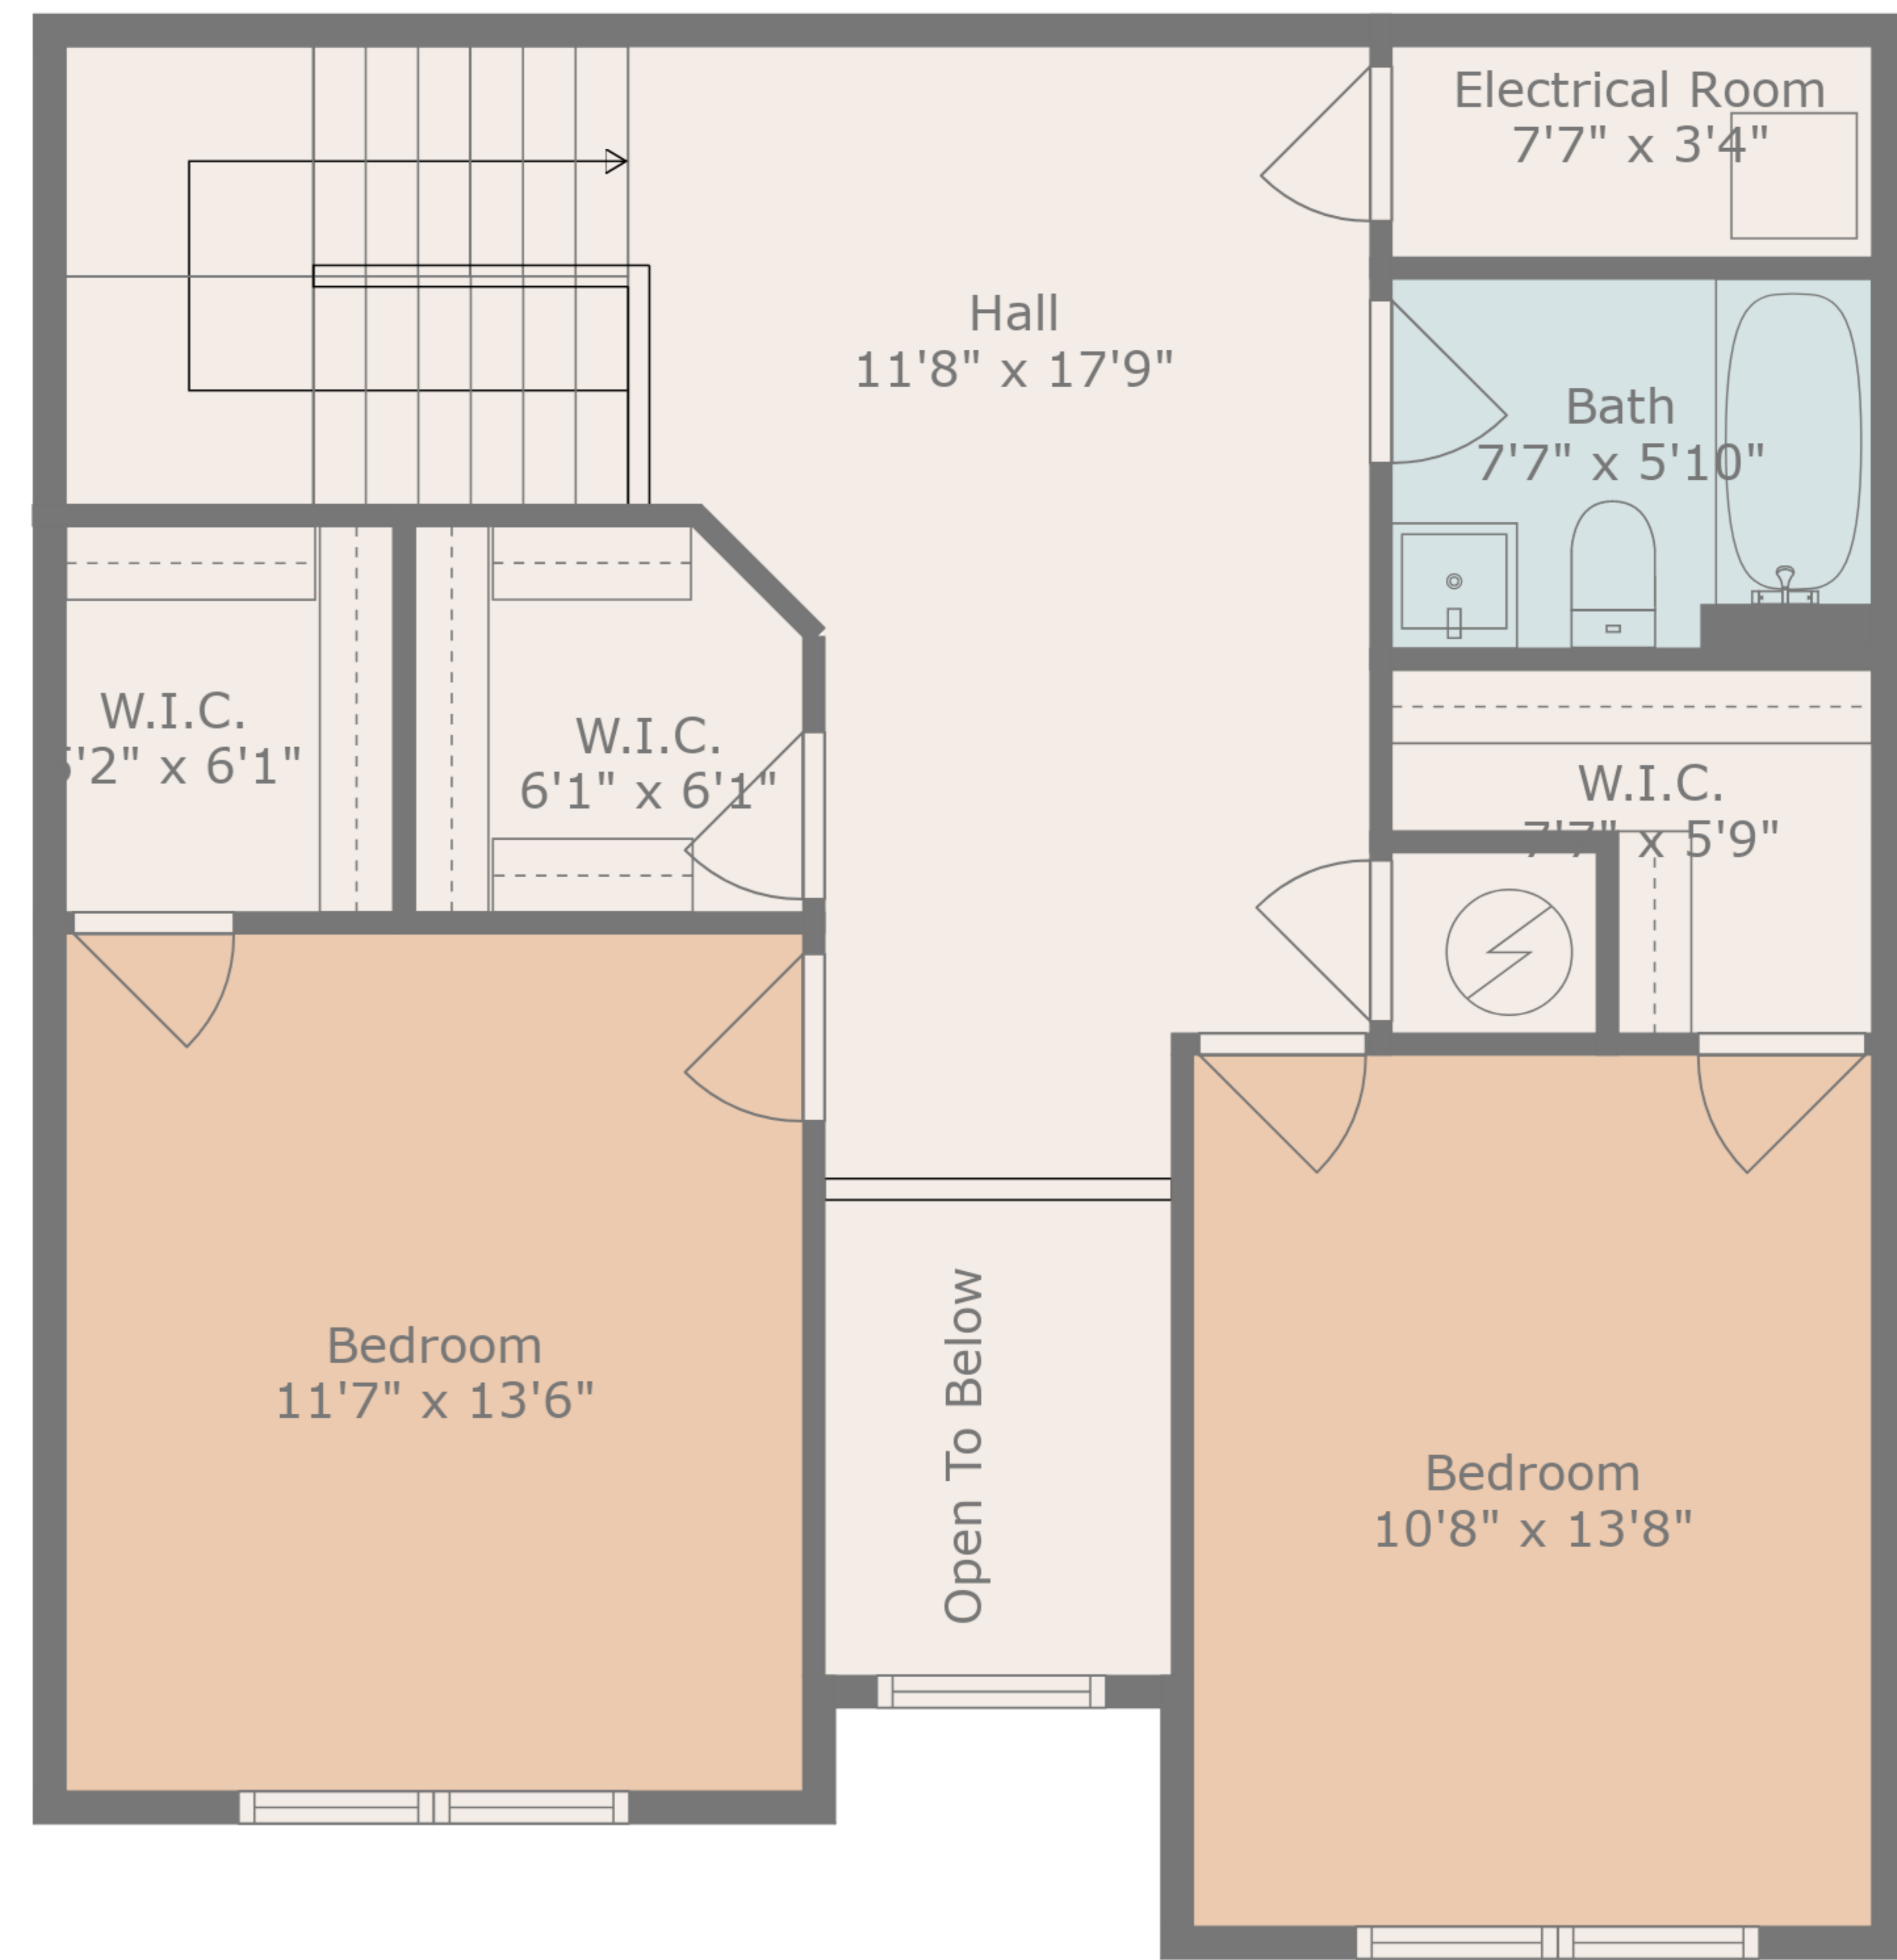

Beyond Limits Productions

**TOTAL: 1836 sq. ft**

FLOOR 1: 1112 sq. ft, FLOOR 2: 724 sq. ft

EXCLUDED AREAS: GARAGE: 198 sq. ft, ELECTRICAL ROOM: 25 sq. ft, OPEN TO BELOW: 41 sq. ft

Measurements Are Taken Using Lidar Technology, Deemed Highly Reliable But Not Guaranteed

**TOTAL: 1836 sq. ft**

FLOOR 1: 1112 sq. ft, FLOOR 2: 724 sq. ft

EXCLUDED AREAS: GARAGE: 198 sq. ft, ELECTRICAL ROOM: 25 sq. ft, OPEN TO BELOW: 41 sq. ft

Floor 1

Floor 2

Beyond Limits Productions

**TOTAL: 1836 sq. ft**

FLOOR 1: 1112 sq. ft, FLOOR 2: 724 sq. ft

EXCLUDED AREAS: GARAGE: 198 sq. ft, ELECTRICAL ROOM: 25 sq. ft, OPEN TO BELOW: 41 sq. ft

Measurements Are Taken Using Lidar Technology, Deemed Highly Reliable But Not Guaranteed