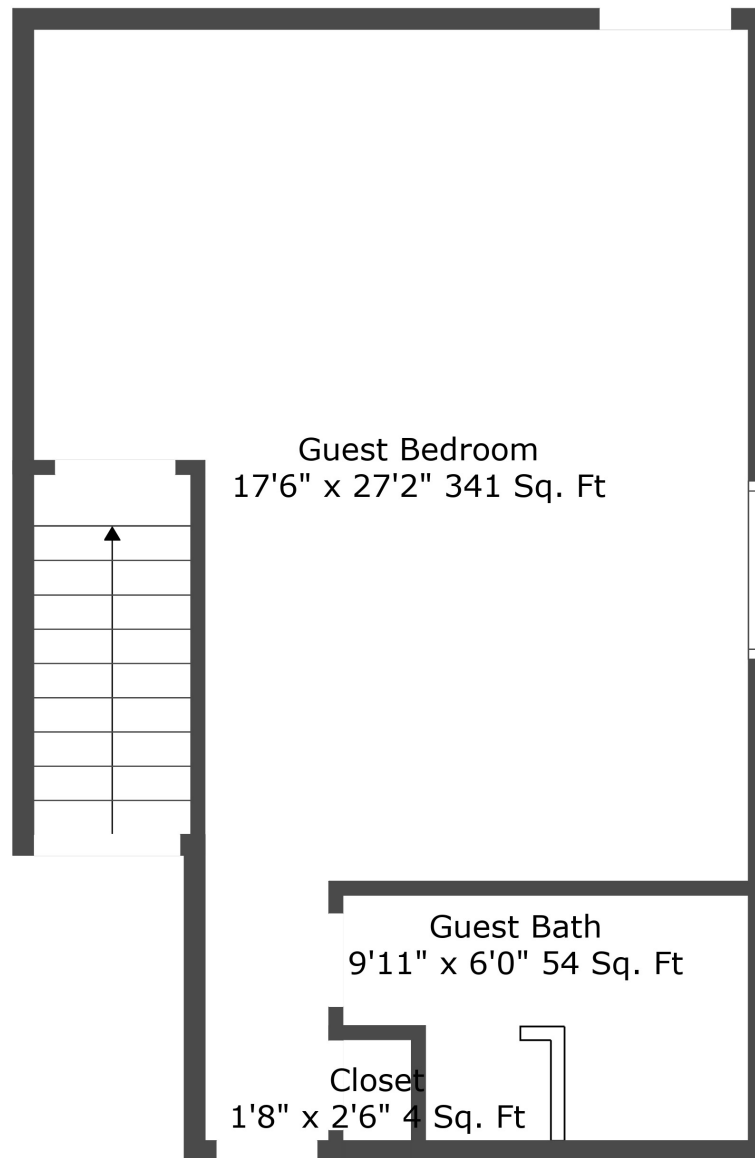

Total scanned area: 4348 sq. ft

Measurements Are Calculated By Cubicasa Technology. Deemed Highly Reliable But Not Guaranteed.

Total scanned area: 4348 sq. ft

Measurements Are Calculated By Cubicasa Technology. Deemed Highly Reliable But Not Guaranteed.

Total scanned area: 4348 sq. ft

Measurements Are Calculated By Cubicasa Technology. Deemed Highly Reliable But Not Guaranteed.