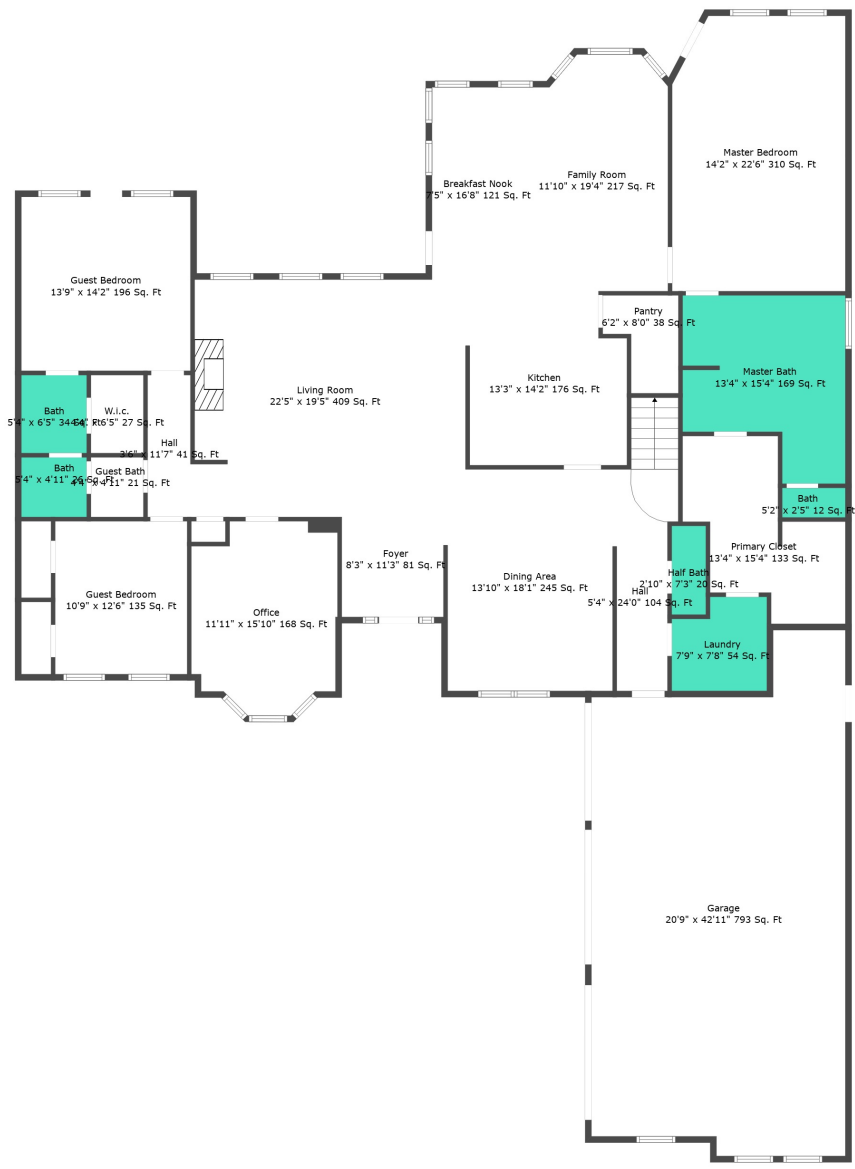

Total scanned area: 4348 sq. ft

Measurements Are Calculated By Cubicasa Technology. Deemed Highly Reliable But Not Guaranteed.

Total scanned area: 4348 sq. ft

Measurements Are Calculated By Cubicasa Technology. Deemed Highly Reliable But Not Guaranteed.

Total scanned area: 4348 sq. ft

Measurements Are Calculated By Cubicasa Technology. Deemed Highly Reliable But Not Guaranteed.