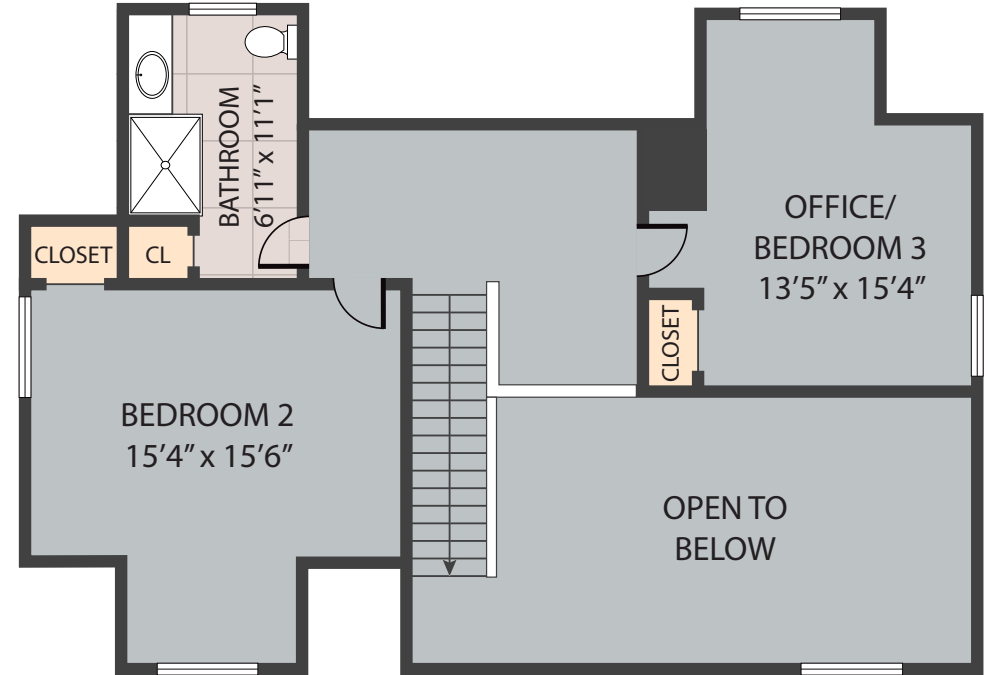

FIRST FLOOR

SECOND FLOOR

77 South Hampton Road, Amesbury, MA, USA, 01913

TOTAL APPROX. FLOOR AREA 1,690 SQ.FT

Whilst every attempt has been made to ensure the accuracy of the floor plan contained here, measurements of doors, windows, rooms and any other items are approximate and no responsibility is taken for any error, omission, or misstatement. This plan is for illustrative purposes only and should be used as such by any prospective purchaser.