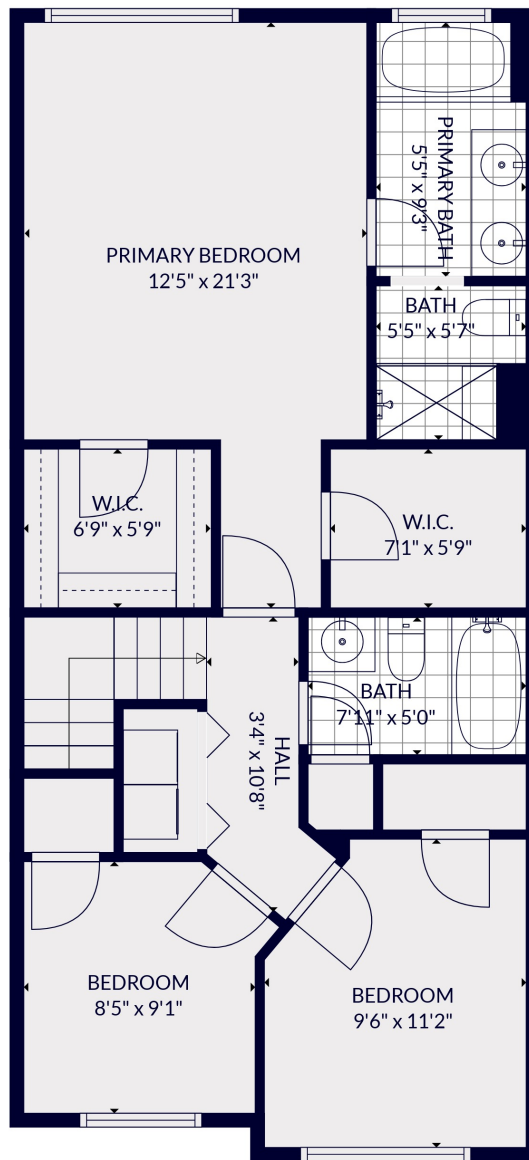

FLOOR 1

FLOOR 2

FLOOR 3

Total scanned area: 2311 sq. ft

Total scanned area: 2311 sq. ft

MEASUREMENTS ARE CALCULATED BY CUBICASA TECHNOLOGY. DEEMED HIGHLY RELIABLE BUT NOT GUARANTEED.

Total scanned area: 2311 sq. ft

MEASUREMENTS ARE CALCULATED BY CUBICASA TECHNOLOGY. DEEMED HIGHLY RELIABLE BUT NOT GUARANTEED.

Total scanned area: 2311 sq. ft

MEASUREMENTS ARE CALCULATED BY CUBICASA TECHNOLOGY. DEEMED HIGHLY RELIABLE BUT NOT GUARANTEED.