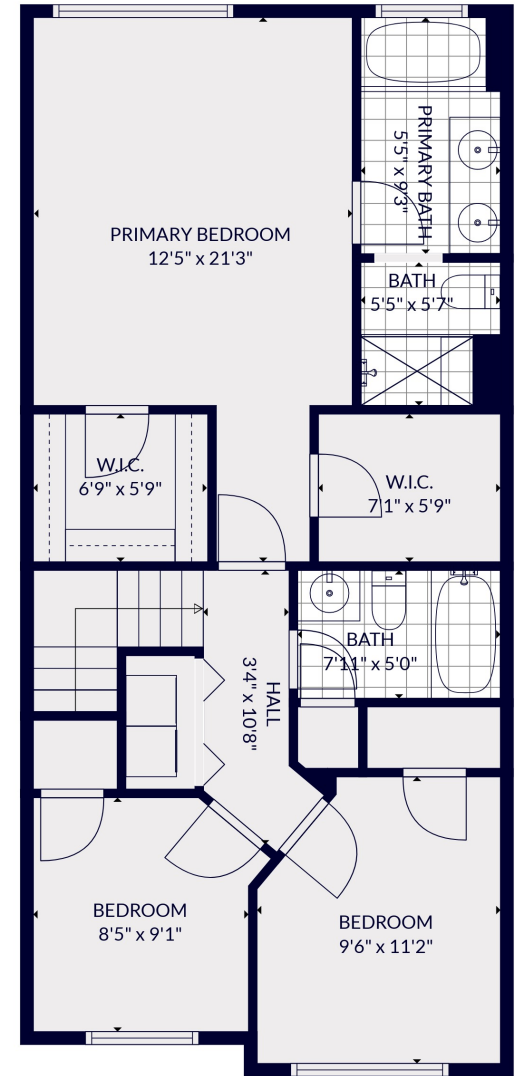

FLOOR 1

FLOOR 2

FLOOR 3

Total scanned area: 2311 sq. ft

Total scanned area: 2311 sq. ft

MEASUREMENTS ARE CALCULATED BY CUBICASA TECHNOLOGY. DEEMED HIGHLY RELIABLE BUT NOT GUARANTEED.

Total scanned area: 2311 sq. ft

MEASUREMENTS ARE CALCULATED BY CUBICASA TECHNOLOGY. DEEMED HIGHLY RELIABLE BUT NOT GUARANTEED.

Total scanned area: 2311 sq. ft

MEASUREMENTS ARE CALCULATED BY CUBICASA TECHNOLOGY. DEEMED HIGHLY RELIABLE BUT NOT GUARANTEED.