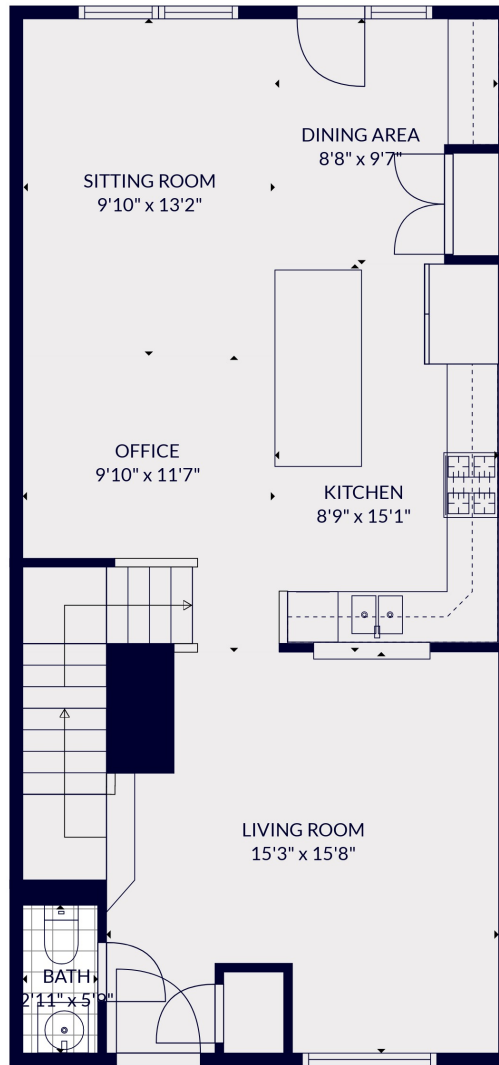

FLOOR 1

FLOOR 2

FLOOR 3

Total scanned area: 2311 sq. ft

Total scanned area: 2311 sq. ft

MEASUREMENTS ARE CALCULATED BY CUBICASA TECHNOLOGY. DEEMED HIGHLY RELIABLE BUT NOT GUARANTEED.

Total scanned area: 2311 sq. ft

MEASUREMENTS ARE CALCULATED BY CUBICASA TECHNOLOGY. DEEMED HIGHLY RELIABLE BUT NOT GUARANTEED.

Total scanned area: 2311 sq. ft

MEASUREMENTS ARE CALCULATED BY CUBICASA TECHNOLOGY. DEEMED HIGHLY RELIABLE BUT NOT GUARANTEED.