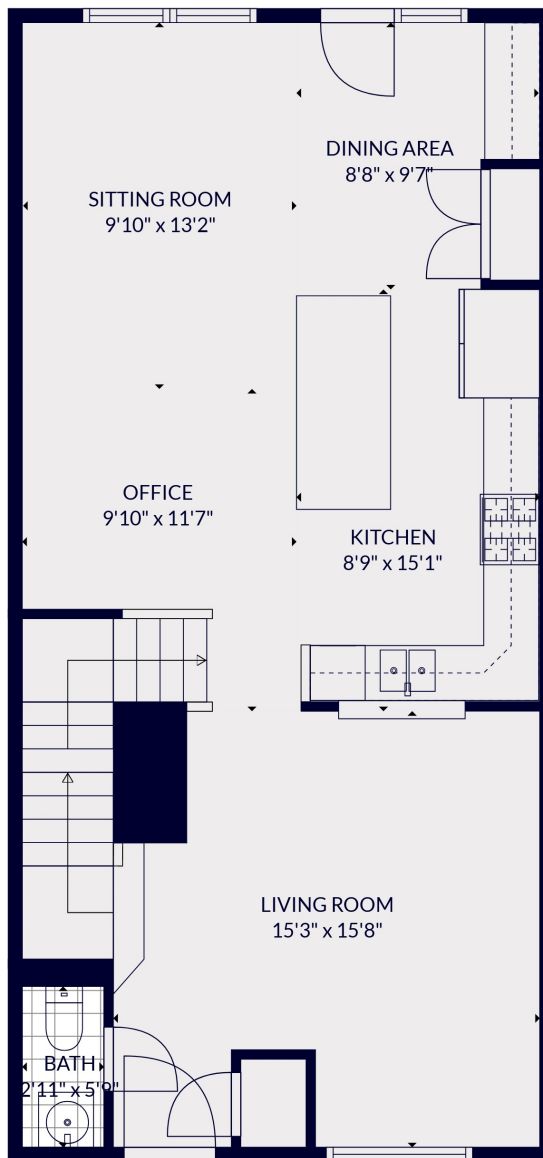

FLOOR 1

FLOOR 2

FLOOR 3

Total scanned area: 2311 sq. ft

Total scanned area: 2311 sq. ft

MEASUREMENTS ARE CALCULATED BY CUBICASA TECHNOLOGY. DEEMED HIGHLY RELIABLE BUT NOT GUARANTEED.

Total scanned area: 2311 sq. ft

MEASUREMENTS ARE CALCULATED BY CUBICASA TECHNOLOGY. DEEMED HIGHLY RELIABLE BUT NOT GUARANTEED.

Total scanned area: 2311 sq. ft

MEASUREMENTS ARE CALCULATED BY CUBICASA TECHNOLOGY. DEEMED HIGHLY RELIABLE BUT NOT GUARANTEED.