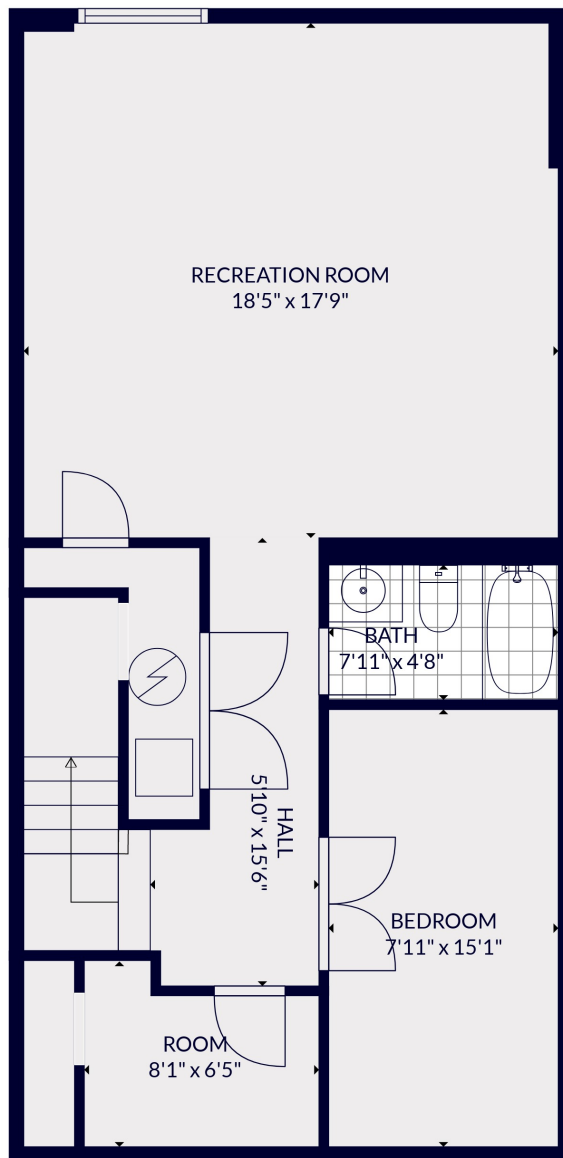

FLOOR 1

FLOOR 2

FLOOR 3

Total scanned area: 2311 sq. ft

Total scanned area: 2311 sq. ft

MEASUREMENTS ARE CALCULATED BY CUBICASA TECHNOLOGY. DEEMED HIGHLY RELIABLE BUT NOT GUARANTEED.

Total scanned area: 2311 sq. ft

MEASUREMENTS ARE CALCULATED BY CUBICASA TECHNOLOGY. DEEMED HIGHLY RELIABLE BUT NOT GUARANTEED.

Total scanned area: 2311 sq. ft

MEASUREMENTS ARE CALCULATED BY CUBICASA TECHNOLOGY. DEEMED HIGHLY RELIABLE BUT NOT GUARANTEED.