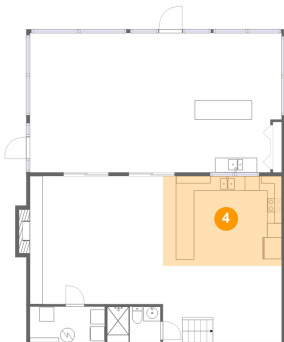

4 Floor 1 - Kitchen

Dimensions: 16'4" x 12'4"
Area: 201 sq. ft
Counted as living area: Yes

Heated: Yes
Finished: Yes
Enclosed: Yes
Contiguous: Yes
Permitted: Yes
Wet space: No
Addition: No
Conversion: No