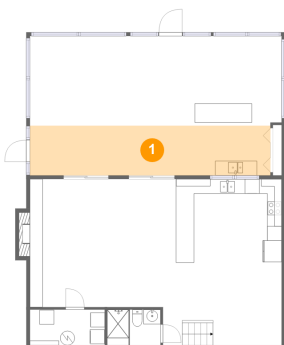

1105 Belle Isle Drive, Union Hall, Franklin County, Virginia, United States, 24176

1 Floor 1 - Outdoor

Dimensions: 33'1" x 6'10"
Area: 227 sq. ft
Counted as living area: No

Heated: No
Finished: Yes
Enclosed: No
Contiguous: Yes
Permitted: Yes
Wet space: No
Addition: No
Conversion: No