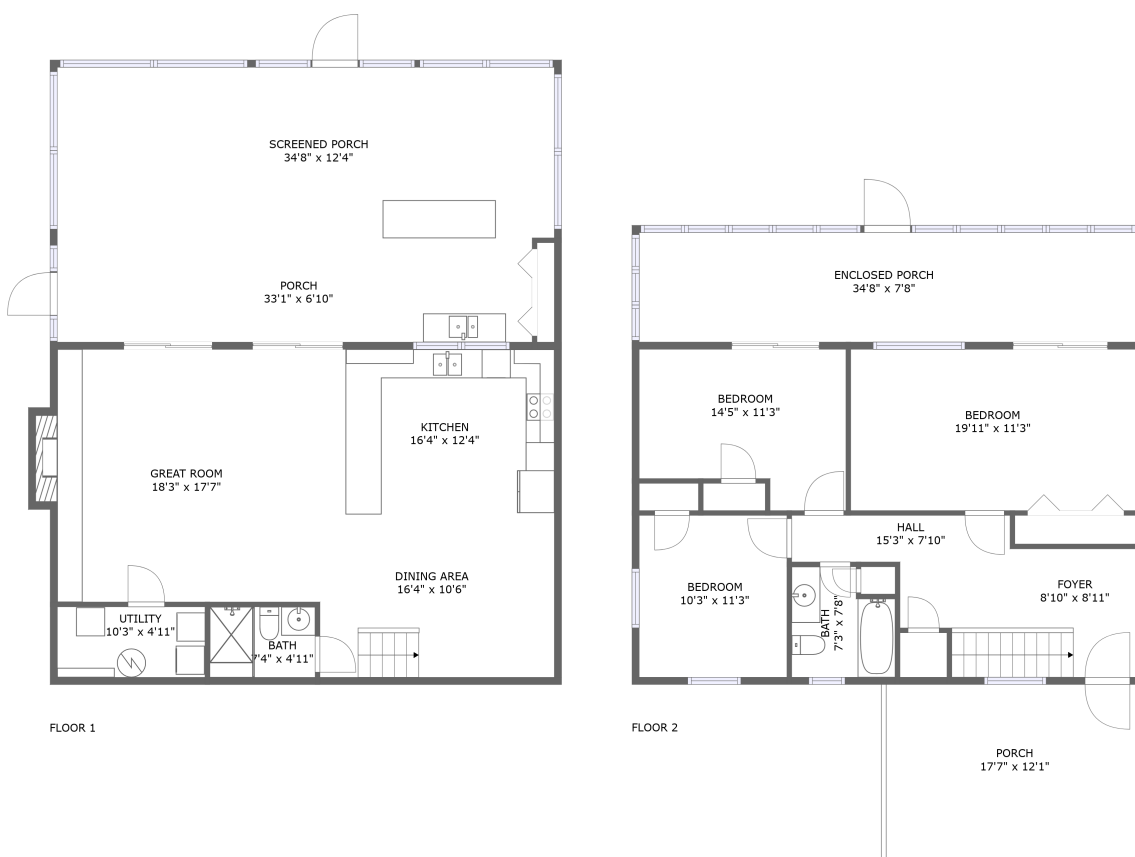

1105 Belle Isle Drive, Union Hall, Franklin County, Virginia, United States, 24176

Property summary

0 Garages

3 Bedrooms

2 Bathrooms

0 Half baths

2 Floors

1,647 Gross living area sqft

2,917 Total sqft