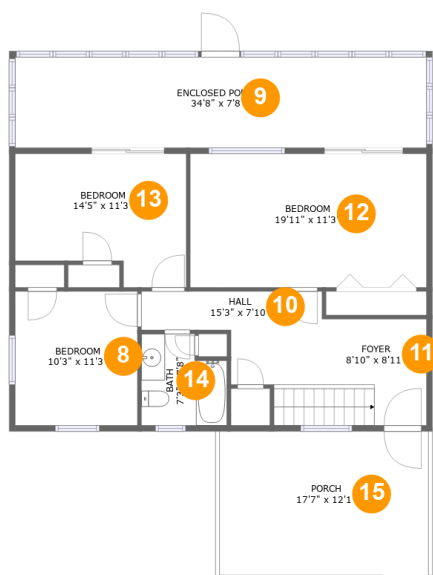

1105 Belle Isle Drive, Union Hall, Franklin County, Virginia, United States, 24176

Room dimensions

Floor 2

Total sqft: 1354 Living area: 851

#		Dimensions	sqft	Counted as living area
8	Bedroom	10'3" x 11'3"	116 sq. ft	Yes
9	Enclosed Porch	34'8" x 7'8"	265 sq. ft	No
10	Hall	15'3" x 7'10"	99 sq. ft	Yes
11	Entry	8'10" x 8'11"	79 sq. ft	Yes
12	Bedroom	19'11" x 11'3"	224 sq. ft	Yes
13	Bedroom	14'5" x 11'3"	142 sq. ft	Yes
14	Bath	7'3" x 7'8"	49 sq. ft	Yes
15	Outdoor	17'7" x 12'1"	213 sq. ft	No