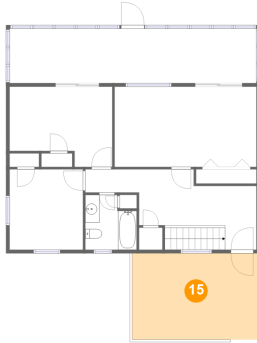

**1105 Belle Isle Drive, Union Hall, Franklin County,
Virginia, United States, 24176**

15 Floor 2 - Outdoor

Dimensions: 17'7" x 12'1"
Area: 213 sq. ft
Counted as living area: No

Heated: No
Finished: Yes
Enclosed: No
Contiguous: Yes
Permitted: Yes
Wet space: No
Addition: No
Conversion: No