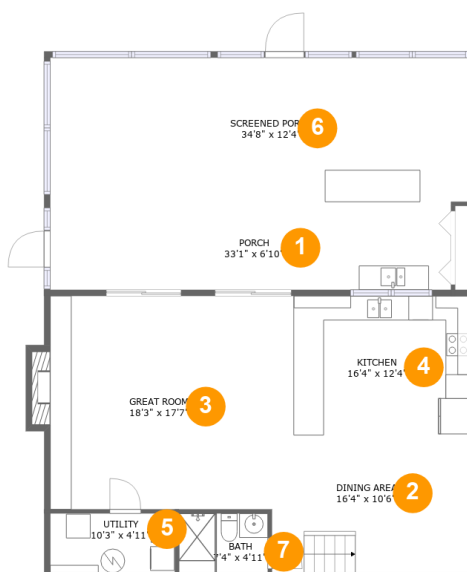

## Room dimensions

## 2 Floor 1 - Dining Room

**Dimensions:** 16'4" x 10'6"  
**Area:** 172 sq. ft  
**Counted as living area:** Yes

**Heated:** Yes  
**Finished:** Yes  
**Enclosed:** Yes  
**Contiguous:** Yes  
**Permitted:** Yes  
**Wet space:** No  
**Addition:** No  
**Conversion:** No

## 4 Floor 1 - Kitchen

Dimensions: 16'4" x 12'4"  
Area: 201 sq. ft  
Counted as living area: Yes

Heated: Yes  
Finished: Yes  
Enclosed: Yes  
Contiguous: Yes  
Permitted: Yes  
Wet space: No  
Addition: No  
Conversion: No

**1105 Belle Isle Drive, Union Hall, Franklin County,  
Virginia, United States, 24176**

**15 Floor 2 - Outdoor**

**Dimensions: 17'7" x 12'1"**  
**Area: 213 sq. ft**  
**Counted as living area: No**

**Heated: No**  
**Finished: Yes**  
**Enclosed: No**  
**Contiguous: Yes**  
**Permitted: Yes**  
**Wet space: No**  
**Addition: No**  
**Conversion: No**