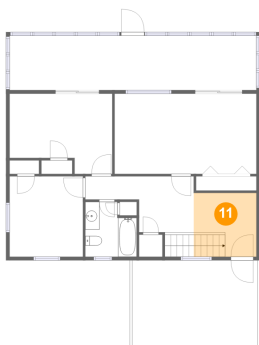

11 Floor 2 - Entry

Dimensions: 8'10" x 8'11"
Area: 79 sq. ft
Counted as living area: Yes

Heated: Yes
Finished: Yes
Enclosed: Yes
Contiguous: Yes
Permitted: Yes
Wet space: No
Addition: No
Conversion: No