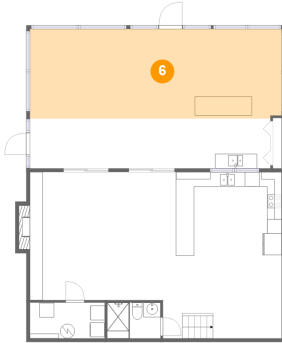

1105 Belle Isle Drive, Union Hall, Franklin County, Virginia, United States, 24176

6 Floor 1 - Outdoor

Dimensions: 34'8" x 12'4"
Area: 426 sq. ft
Counted as living area: No

Heated: No
Finished: Yes
Enclosed: No
Contiguous: Yes
Permitted: Yes
Wet space: No
Addition: No
Conversion: No