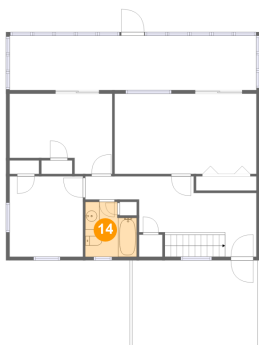

14 Floor 2 - Bath

Dimensions: 7'3" x 7'8"
Area: 49 sq. ft
Counted as living area: Yes

Heated: Yes
Finished: Yes
Enclosed: Yes
Contiguous: Yes
Permitted: Yes
Wet space: Yes
Addition: No
Conversion: No