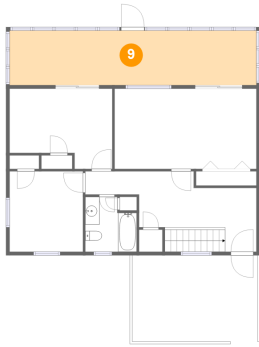

1105 Belle Isle Drive, Union Hall, Franklin County, Virginia, United States, 24176

9 Floor 2 - Enclosed Porch

Dimensions: 34'8" x 7'8"
Area: 265 sq. ft
Counted as living area: No

Heated: No
Finished: Yes
Enclosed: No
Contiguous: Yes
Permitted: Yes
Wet space: No
Addition: No
Conversion: No