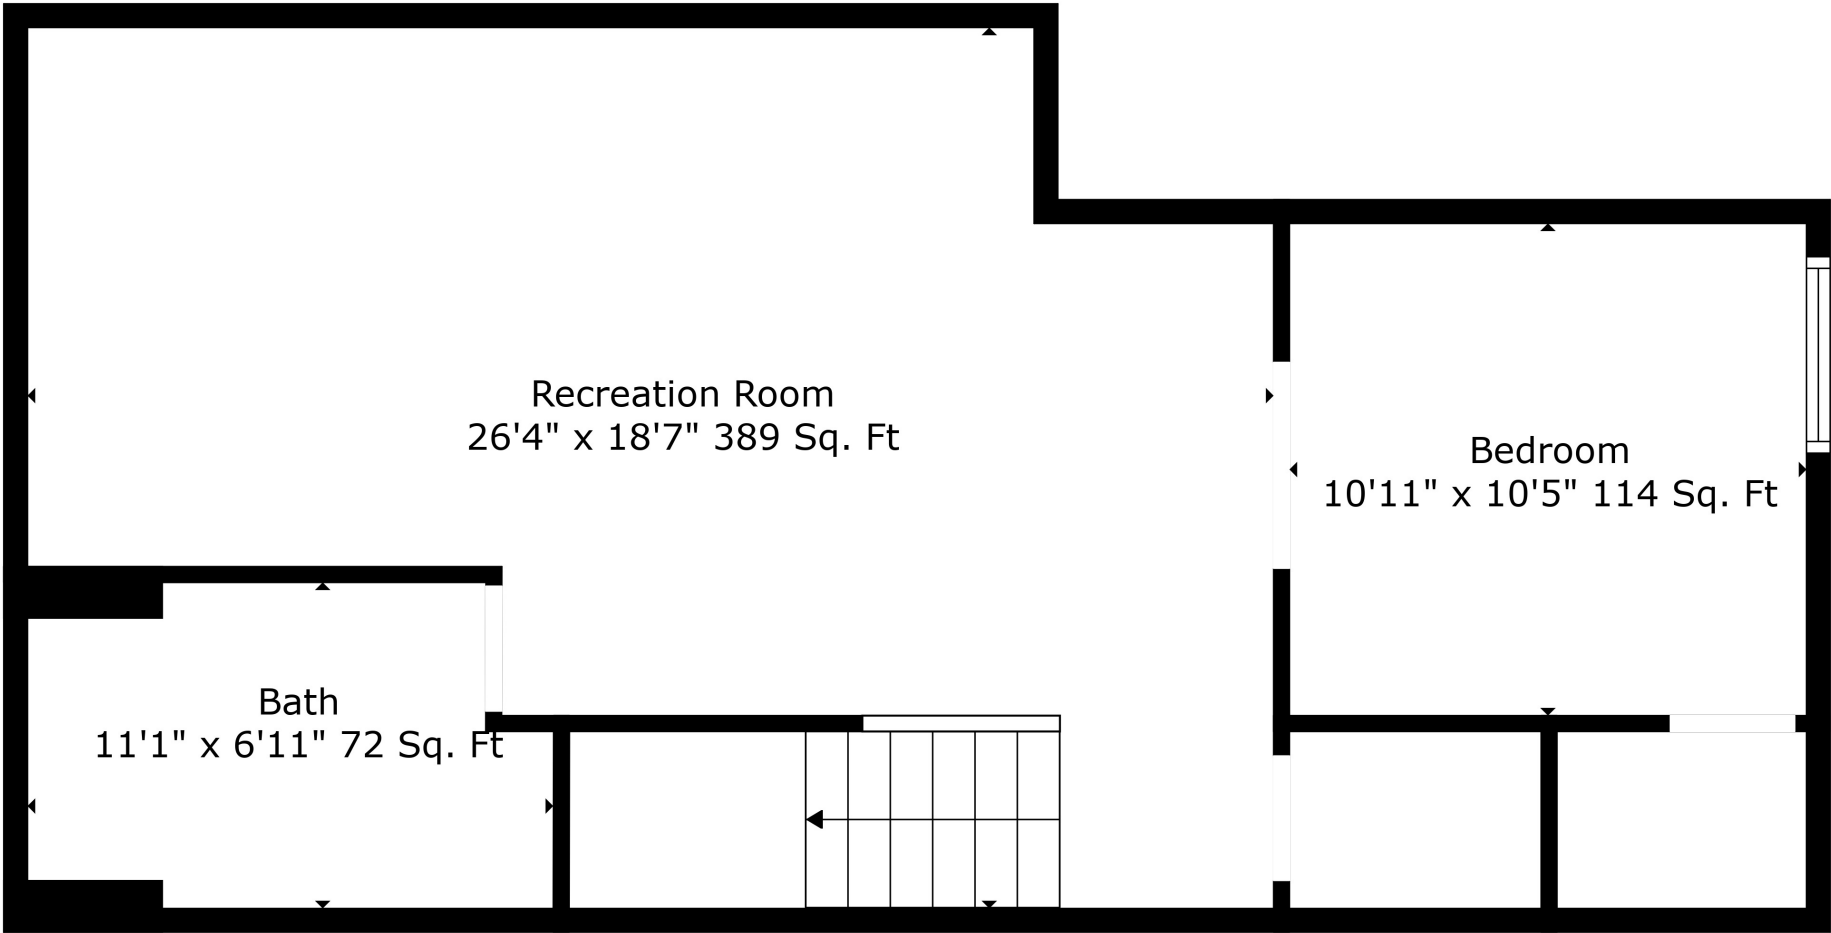

Floor 2

Floor 3

Floor 1

Total scanned area: 3190 sq. ft

Measurements Are Deemed Highly Reliable But Not Guaranteed.

Total scanned area: 3190 sq. ft

Measurements Are Deemed Highly Reliable But Not Guaranteed.

Total scanned area: 3190 sq. ft

Measurements Are Deemed Highly Reliable But Not Guaranteed.

Recreation Room
26'4" x 18'7" 389 Sq. Ft

Bedroom
10'11" x 10'5" 114 Sq. Ft

Bath
11'1" x 6'11" 72 Sq. Ft

Total scanned area: 3190 sq. ft