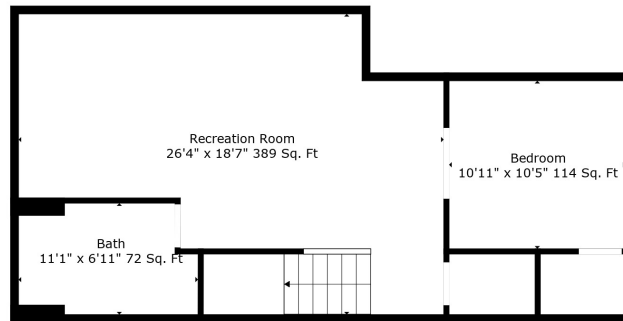

Floor 2

Floor 3

Floor 1

Total scanned area: 3190 sq. ft

Measurements Are Deemed Highly Reliable But Not Guaranteed.

Total scanned area: 3190 sq. ft

Measurements Are Deemed Highly Reliable But Not Guaranteed.

Total scanned area: 3190 sq. ft

Measurements Are Deemed Highly Reliable But Not Guaranteed.

Recreation Room
26'4" x 18'7" 389 Sq. Ft

Bedroom
10'11" x 10'5" 114 Sq. Ft

Bath
11'1" x 6'11" 72 Sq. Ft

Total scanned area: 3190 sq. ft