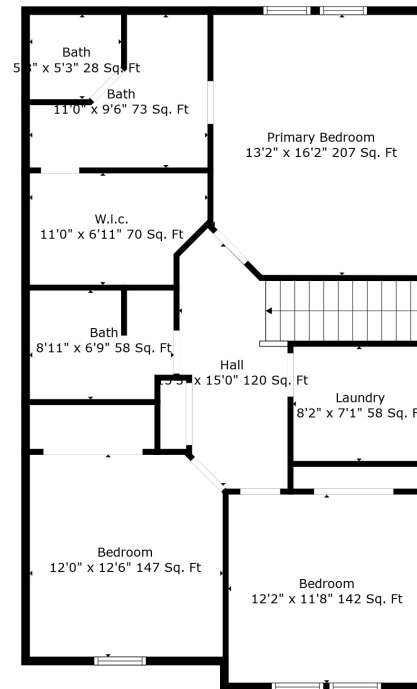

Floor 2

Floor 3

Floor 1

Total scanned area: 3190 sq. ft

Measurements Are Deemed Highly Reliable But Not Guaranteed.

Total scanned area: 3190 sq. ft

Measurements Are Deemed Highly Reliable But Not Guaranteed.

Total scanned area: 3190 sq. ft

Measurements Are Deemed Highly Reliable But Not Guaranteed.

Recreation Room
26'4" x 18'7" 389 Sq. Ft

Bedroom
10'11" x 10'5" 114 Sq. Ft

Bath
11'1" x 6'11" 72 Sq. Ft

Total scanned area: 3190 sq. ft