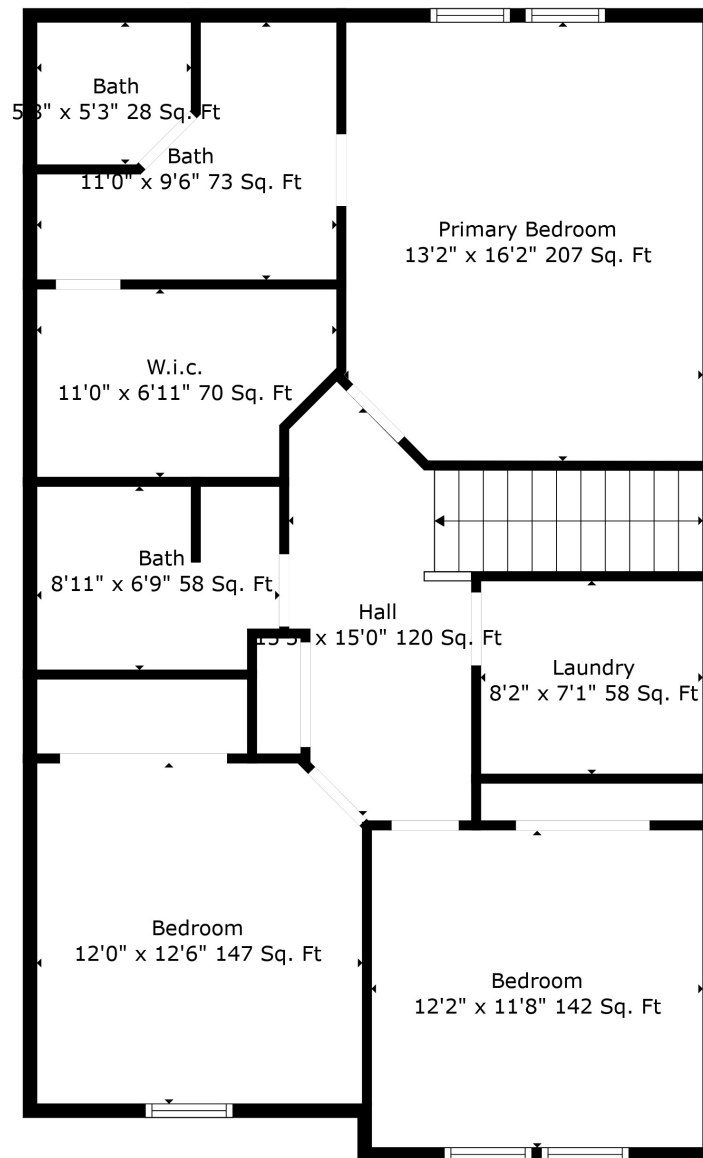

Floor 2

Floor 3

Floor 1

Total scanned area: 3190 sq. ft

Measurements Are Deemed Highly Reliable But Not Guaranteed.

Total scanned area: 3190 sq. ft

Measurements Are Deemed Highly Reliable But Not Guaranteed.

Total scanned area: 3190 sq. ft

Measurements Are Deemed Highly Reliable But Not Guaranteed.

Recreation Room
26'4" x 18'7" 389 Sq. Ft

Bedroom
10'11" x 10'5" 114 Sq. Ft

Bath
11'1" x 6'11" 72 Sq. Ft

Total scanned area: 3190 sq. ft