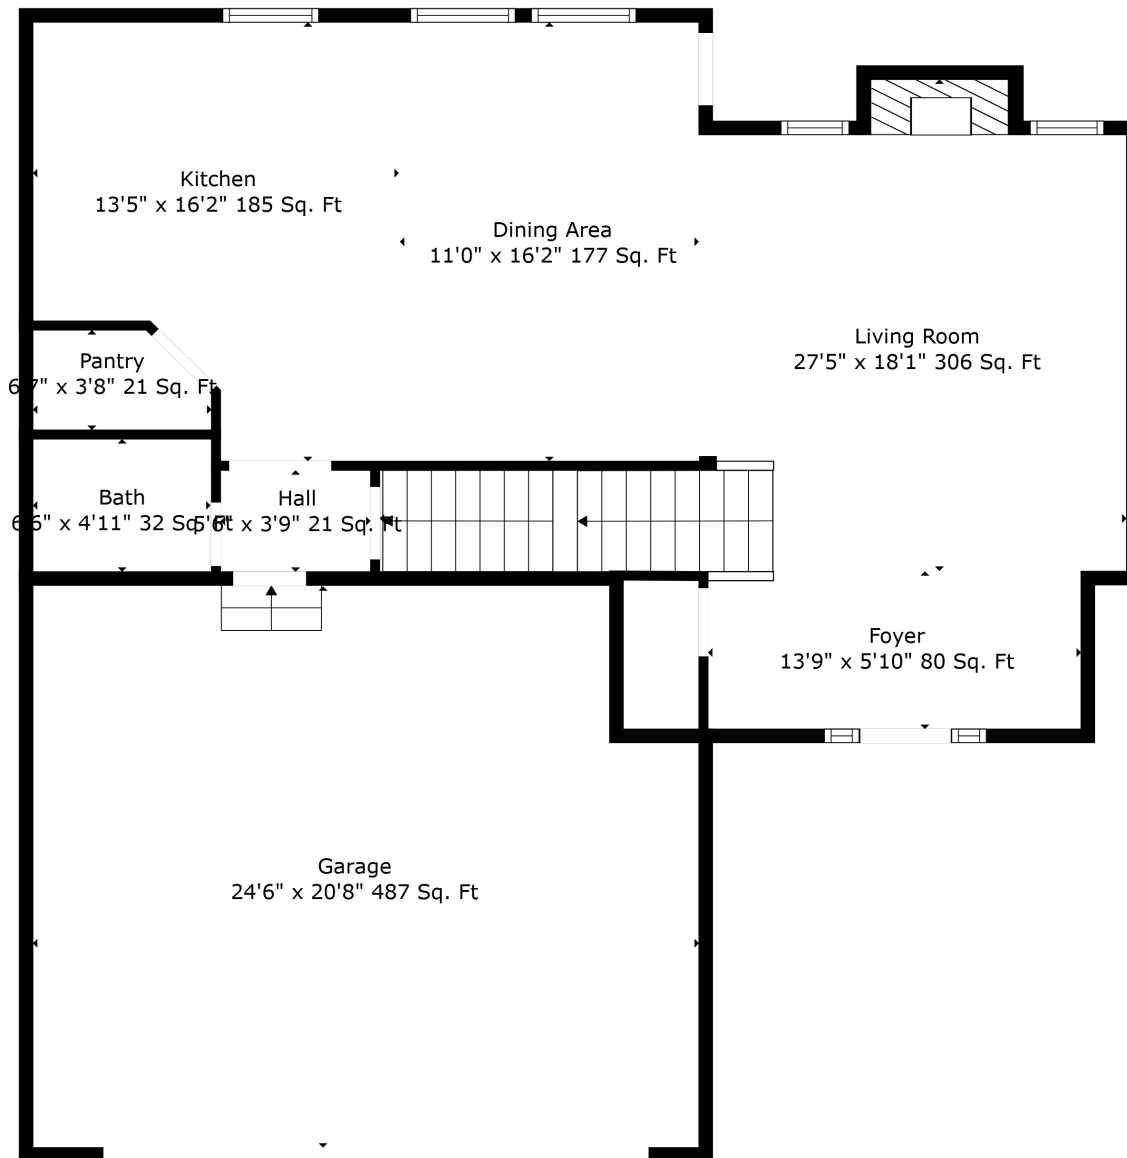

Floor 2

Floor 3

Floor 1

Total scanned area: 3190 sq. ft

Measurements Are Deemed Highly Reliable But Not Guaranteed.

Total scanned area: 3190 sq. ft

Measurements Are Deemed Highly Reliable But Not Guaranteed.

Total scanned area: 3190 sq. ft

Measurements Are Deemed Highly Reliable But Not Guaranteed.

Recreation Room
26'4" x 18'7" 389 Sq. Ft

Bedroom
10'11" x 10'5" 114 Sq. Ft

Bath
11'1" x 6'11" 72 Sq. Ft

Total scanned area: 3190 sq. ft