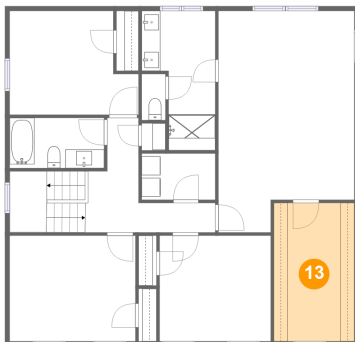

Dimensions: 16'2" x 23'7"
Area: 375 sq. ft
Counted as living area: Yes

Heated: Yes
Finished: Yes
Enclosed: Yes
Contiguous: Yes
Permitted: Yes
Wet space: No
Addition: No
Conversion: No

136 Machias Cir, Martinsburg, Berkeley County, West Virginia, United States, 25403

12 Floor 2 - Outdoor

Dimensions: 16'8" x 7'8"
Area: 129 sq. ft
Counted as living area: No

Heated: No
Finished: Yes
Enclosed: No
Contiguous: Yes
Permitted: Yes
Wet space: No
Addition: No
Conversion: No

13 Floor 3 - Cl