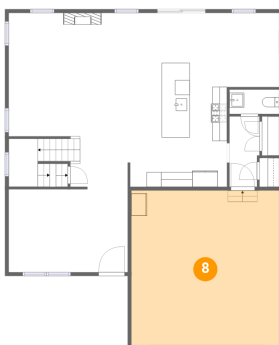

8 Floor 2 - Garage

Dimensions: 20'1" x 21'0"
Area: 420 sq. ft
Counted as living area: No

Heated: No
Finished: No
Enclosed: Yes
Contiguous: Yes
Permitted: Yes
Wet space: No
Addition: No
Conversion: No