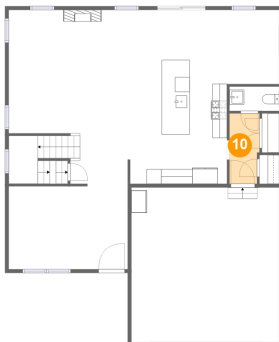

10 Floor 2 - Hall

Dimensions: 4'1" x 9'6"
Area: 37 sq. ft
Counted as living area: Yes

Heated: Yes
Finished: Yes
Enclosed: Yes
Contiguous: Yes
Permitted: Yes
Wet space: No
Addition: No
Conversion: No