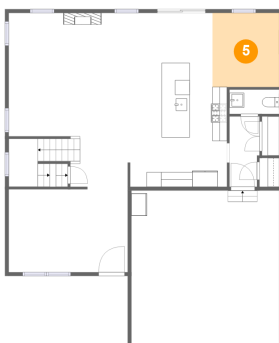

2 Floor 1 - Storage

Dimensions: 5'3" x 9'9"
Area: 52 sq. ft
Counted as living area: No

Heated: No
Finished: No
Enclosed: No
Contiguous: Yes
Permitted: Yes
Wet space: No
Addition: No
Conversion: No

136 Machias Cir, Martinsburg, Berkeley County, West Virginia, United States, 25403

3 Floor 1 - Basement

Dimensions: 16'2" x 14'8"
Area: 252 sq. ft
Counted as living area: No

Heated: No
Finished: No
Enclosed: Yes
Contiguous: Yes
Permitted: Yes
Wet space: No
Addition: No
Conversion: No

4 Floor 1 - Recreation Room

Dimensions: 35'4" x 20'1"
Area: 609 sq. ft
Counted as living area: No

Heated: Yes
Finished: Yes
Enclosed: Yes
Contiguous: No
Permitted: Yes
Wet space: No
Addition: No
Conversion: No

5 Floor 2 - Nook

Dimensions: 9'1" x 10'0"
Area: 91 sq. ft
Counted as living area: Yes