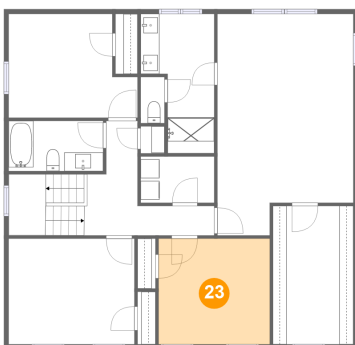

23 Floor 3 - Bedroom

Dimensions: 11'10" x 11'3"
Area: 133 sq. ft
Counted as living area: Yes

Heated: Yes
Finished: Yes
Enclosed: Yes
Contiguous: Yes
Permitted: Yes
Wet space: No
Addition: No
Conversion: No