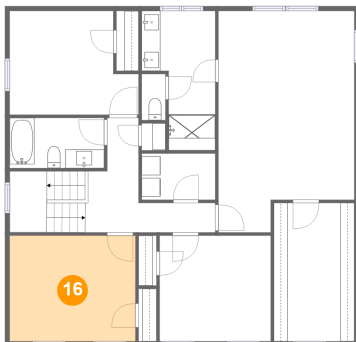

16 Floor 3 - Bedroom

Dimensions: 13'5" x 11'3"
Area: 150 sq. ft
Counted as living area: Yes

Heated: Yes
Finished: Yes
Enclosed: Yes
Contiguous: Yes
Permitted: Yes
Wet space: No
Addition: No
Conversion: No