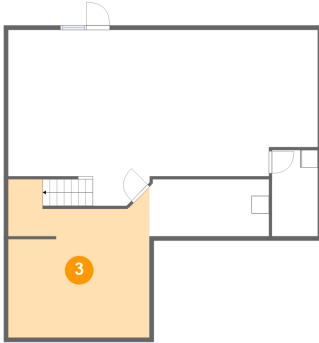

136 Machias Cir, Martinsburg, Berkeley County, West Virginia, United States, 25403

1 Floor 1 - Basement

Dimensions: 13'8" x 6'6"
Area: 89 sq. ft
Counted as living area: No

Heated: No
Finished: No
Enclosed: Yes
Contiguous: Yes
Permitted: Yes
Wet space: No
Addition: No
Conversion: No

2 Floor 1 - Storage

Dimensions: 5'3" x 9'9"
Area: 52 sq. ft
Counted as living area: No

Heated: No
Finished: No
Enclosed: No
Contiguous: Yes
Permitted: Yes
Wet space: No
Addition: No
Conversion: No

136 Machias Cir, Martinsburg, Berkeley County, West Virginia, United States, 25403

3 Floor 1 - Basement

Dimensions: 16'2" x 14'8"
Area: 252 sq. ft
Counted as living area: No

Heated: No
Finished: No
Enclosed: Yes
Contiguous: Yes
Permitted: Yes
Wet space: No
Addition: No
Conversion: No

4 Floor 1 - Recreation Room

Dimensions: 35'4" x 20'1"
Area: 609 sq. ft
Counted as living area: No

Heated: Yes
Finished: Yes
Enclosed: Yes
Contiguous: No
Permitted: Yes
Wet space: No
Addition: No
Conversion: No

5 Floor 2 - Nook

Dimensions: 9'1" x 10'0"
Area: 91 sq. ft
Counted as living area: Yes