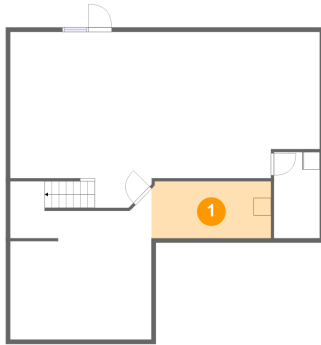

136 Machias Cir, Martinsburg, Berkeley County, West Virginia, United States, 25403

Room dimensions

Floor 2

Total sqft: 1698 Living area: 1123

#		Dimensions	sqft	Counted as living area
5	Nook	9'1" x 10'0"	91 sq. ft	Yes
6	Bath	6'9" x 3'3"	22 sq. ft	Yes
7	Living Room	16'2" x 11'7"	183 sq. ft	Yes
8	Garage	20'1" x 21'0"	420 sq. ft	No
9	Kitchen	13'6" x 23'7"	296 sq. ft	Yes
10	Hall	4'1" x 9'6"	37 sq. ft	Yes
11	Living Room	16'2" x 23'7"	375 sq. ft	Yes
12	Outdoor	16'8" x 7'8"	129 sq. ft	No

136 Machias Cir, Martinsburg, Berkeley County, West Virginia, United States, 25403

Room dimensions

Floor 3

Total sqft: 1361 Living area: 1361

#		Dimensions	sqft	Counted as living area
13	Cl	8'7" x 14'8"	126 sq. ft	Yes
14	Bedroom	14'6" x 23'7"	310 sq. ft	Yes
15	Utility	7'10" x 4'11"	39 sq. ft	Yes
16	Bedroom	13'5" x 11'3"	150 sq. ft	Yes
17	Bedroom	13'8" x 11'0"	133 sq. ft	Yes
18	Bath	2'6" x 4'11"	12 sq. ft	Yes
19	Bath	7'10" x 14'10"	92 sq. ft	Yes
20	Hall	5'4" x 12'2"	108 sq. ft	Yes
21	Bath	10'1" x 5'4"	54 sq. ft	Yes
22	Hall	8'2" x 3'2"	26 sq. ft	Yes
23	Bedroom	11'10" x 11'3"	133 sq. ft	Yes

136 Machias Cir, Martinsburg, Berkeley County, West Virginia, United States, 25403

1 Floor 1 - Basement

Dimensions: 13'8" x 6'6"
Area: 89 sq. ft
Counted as living area: No

Heated: No
Finished: No
Enclosed: Yes
Contiguous: Yes
Permitted: Yes
Wet space: No
Addition: No
Conversion: No

2 Floor 1 - Storage

Dimensions: 5'3" x 9'9"
Area: 52 sq. ft
Counted as living area: No

Heated: No
Finished: No
Enclosed: No
Contiguous: Yes
Permitted: Yes
Wet space: No
Addition: No
Conversion: No

136 Machias Cir, Martinsburg, Berkeley County, West Virginia, United States, 25403