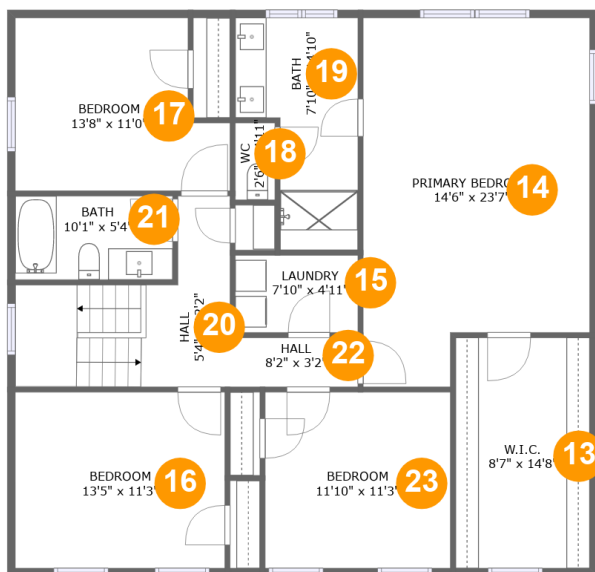

 **4,150** Total sqft

136 Machias Cir, Martinsburg, Berkeley County, West Virginia, United States, 25403

Room dimensions

Floor 1

Total sqft: 1091

Living area: 0

#		Dimensions	sqft	Counted as living area
1	Basement	13'8" x 6'6"	89 sq. ft	No
2	Storage	5'3" x 9'9"	52 sq. ft	No
3	Basement	16'2" x 14'8"	252 sq. ft	No
4	Recreation Room	35'4" x 20'1"	609 sq. ft	No

136 Machias Cir, Martinsburg, Berkeley County, West Virginia, United States, 25403

Room dimensions

Floor 2

Total sqft: 1698 Living area: 1123

#		Dimensions	sqft	Counted as living area
5	Nook	9'1" x 10'0"	91 sq. ft	Yes
6	Bath	6'9" x 3'3"	22 sq. ft	Yes
7	Living Room	16'2" x 11'7"	183 sq. ft	Yes
8	Garage	20'1" x 21'0"	420 sq. ft	No
9	Kitchen	13'6" x 23'7"	296 sq. ft	Yes
10	Hall	4'1" x 9'6"	37 sq. ft	Yes
11	Living Room	16'2" x 23'7"	375 sq. ft	Yes
12	Outdoor	16'8" x 7'8"	129 sq. ft	No

136 Machias Cir, Martinsburg, Berkeley County, West Virginia, United States, 25403

Room dimensions

Floor 3

Total sqft: 1361 Living area: 1361

#		Dimensions	sqft	Counted as living area
13	Cl	8'7" x 14'8"	126 sq. ft	Yes
14	Bedroom	14'6" x 23'7"	310 sq. ft	Yes
15	Utility	7'10" x 4'11"	39 sq. ft	Yes
16	Bedroom	13'5" x 11'3"	150 sq. ft	Yes
17	Bedroom	13'8" x 11'0"	133 sq. ft	Yes
18	Bath	2'6" x 4'11"	12 sq. ft	Yes
19	Bath	7'10" x 14'10"	92 sq. ft	Yes
20	Hall	5'4" x 12'2"	108 sq. ft	Yes
21	Bath	10'1" x 5'4"	54 sq. ft	Yes
22	Hall	8'2" x 3'2"	26 sq. ft	Yes
23	Bedroom	11'10" x 11'3"	133 sq. ft	Yes

136 Machias Cir, Martinsburg, Berkeley County, West Virginia, United States, 25403

1 Floor 1 - Basement

Dimensions: 13'8" x 6'6"
Area: 89 sq. ft
Counted as living area: No

Heated: No
Finished: No
Enclosed: Yes
Contiguous: Yes
Permitted: Yes
Wet space: No
Addition: No
Conversion: No