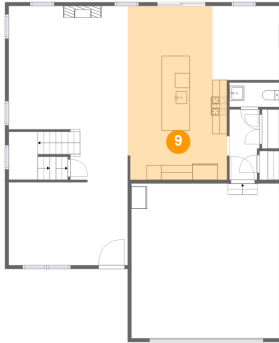

136 Machias Cir, Martinsburg, Berkeley County, West Virginia, United States, 25403

9 Floor 2 - Kitchen

Dimensions: 13'6" x 23'7"
Area: 296 sq. ft
Counted as living area: Yes

Heated: Yes
Finished: Yes
Enclosed: Yes
Contiguous: Yes
Permitted: Yes
Wet space: No
Addition: No
Conversion: No