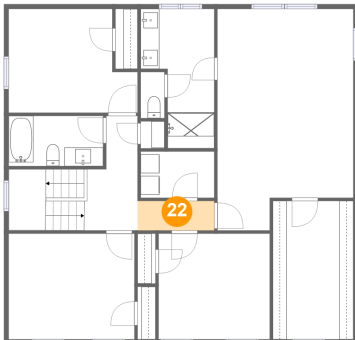

22 Floor 3 - Hall

Dimensions: 8'2" x 3'2"
Area: 26 sq. ft
Counted as living area: Yes

Heated: Yes
Finished: Yes
Enclosed: Yes
Contiguous: Yes
Permitted: Yes
Wet space: No
Addition: No
Conversion: No