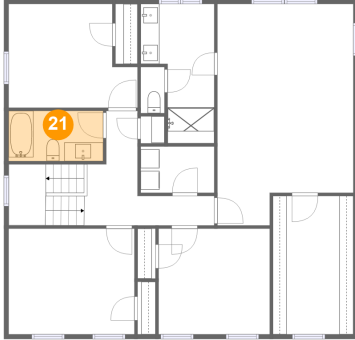

136 Machias Cir, Martinsburg, Berkeley County, West Virginia, United States, 25403

21 Floor 3 - Bath

Dimensions: 10'1" x 5'4"
Area: 54 sq. ft
Counted as living area: Yes

Heated: Yes
Finished: Yes
Enclosed: Yes
Contiguous: Yes
Permitted: Yes
Wet space: Yes
Addition: No
Conversion: No