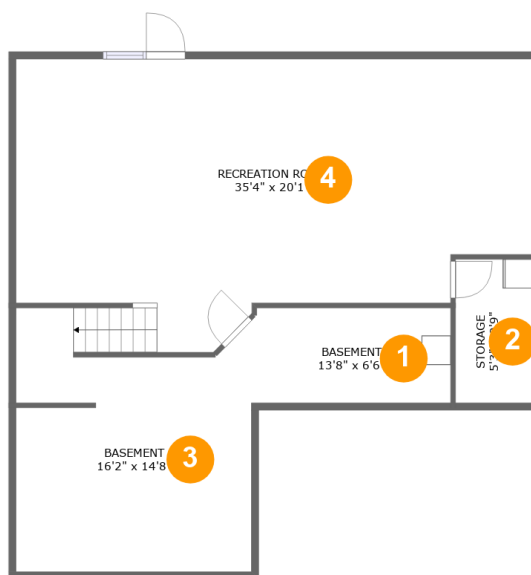

 **4,150** Total sqft

136 Machias Cir, Martinsburg, Berkeley County, West Virginia, United States, 25403

Room dimensions

Floor 1

Total sqft: 1091

Living area: 0

#		Dimensions	sqft	Counted as living area
1	Basement	13'8" x 6'6"	89 sq. ft	No
2	Storage	5'3" x 9'9"	52 sq. ft	No
3	Basement	16'2" x 14'8"	252 sq. ft	No
4	Recreation Room	35'4" x 20'1"	609 sq. ft	No

136 Machias Cir, Martinsburg, Berkeley County, West Virginia, United States, 25403

Room dimensions

Floor 2

Total sqft: 1698 Living area: 1123

#		Dimensions	sqft	Counted as living area
5	Nook	9'1" x 10'0"	91 sq. ft	Yes
6	Bath	6'9" x 3'3"	22 sq. ft	Yes
7	Living Room	16'2" x 11'7"	183 sq. ft	Yes
8	Garage	20'1" x 21'0"	420 sq. ft	No
9	Kitchen	13'6" x 23'7"	296 sq. ft	Yes
10	Hall	4'1" x 9'6"	37 sq. ft	Yes
11	Living Room	16'2" x 23'7"	375 sq. ft	Yes
12	Outdoor	16'8" x 7'8"	129 sq. ft	No