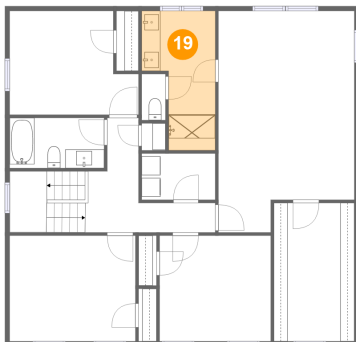

19 Floor 3 - Bath

Dimensions: 7'10" x 14'10"
Area: 92 sq. ft
Counted as living area: Yes

Heated: Yes
Finished: Yes
Enclosed: Yes
Contiguous: Yes
Permitted: Yes
Wet space: Yes
Addition: No
Conversion: No