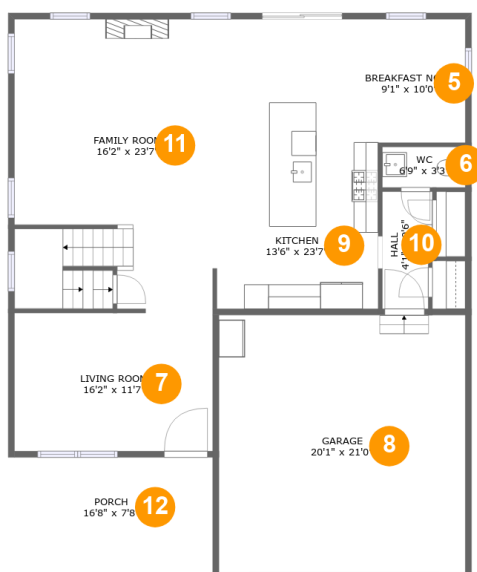

 **4,150** Total sqft

136 Machias Cir, Martinsburg, Berkeley County, West Virginia, United States, 25403

Room dimensions

Floor 1

Total sqft: 1091

Living area: 0

#		Dimensions	sqft	Counted as living area
1	Basement	13'8" x 6'6"	89 sq. ft	No
2	Storage	5'3" x 9'9"	52 sq. ft	No
3	Basement	16'2" x 14'8"	252 sq. ft	No
4	Recreation Room	35'4" x 20'1"	609 sq. ft	No

136 Machias Cir, Martinsburg, Berkeley County, West Virginia, United States, 25403

Room dimensions

Floor 2

Total sqft: 1698 Living area: 1123

#		Dimensions	sqft	Counted as living area
5	Nook	9'1" x 10'0"	91 sq. ft	Yes
6	Bath	6'9" x 3'3"	22 sq. ft	Yes
7	Living Room	16'2" x 11'7"	183 sq. ft	Yes
8	Garage	20'1" x 21'0"	420 sq. ft	No
9	Kitchen	13'6" x 23'7"	296 sq. ft	Yes
10	Hall	4'1" x 9'6"	37 sq. ft	Yes
11	Living Room	16'2" x 23'7"	375 sq. ft	Yes
12	Outdoor	16'8" x 7'8"	129 sq. ft	No

136 Machias Cir, Martinsburg, Berkeley County, West Virginia, United States, 25403

Room dimensions

Floor 3

Total sqft: 1361 Living area: 1361

#		Dimensions	sqft	Counted as living area
13	Cl	8'7" x 14'8"	126 sq. ft	Yes
14	Bedroom	14'6" x 23'7"	310 sq. ft	Yes
15	Utility	7'10" x 4'11"	39 sq. ft	Yes
16	Bedroom	13'5" x 11'3"	150 sq. ft	Yes
17	Bedroom	13'8" x 11'0"	133 sq. ft	Yes
18	Bath	2'6" x 4'11"	12 sq. ft	Yes
19	Bath	7'10" x 14'10"	92 sq. ft	Yes
20	Hall	5'4" x 12'2"	108 sq. ft	Yes
21	Bath	10'1" x 5'4"	54 sq. ft	Yes
22	Hall	8'2" x 3'2"	26 sq. ft	Yes
23	Bedroom	11'10" x 11'3"	133 sq. ft	Yes

17 Floor 3 - Bedroom

Dimensions: 13'8" x 11'0"
Area: 133 sq. ft
Counted as living area: Yes

Heated: Yes
Finished: Yes
Enclosed: Yes
Contiguous: Yes
Permitted: Yes
Wet space: No
Addition: No
Conversion: No