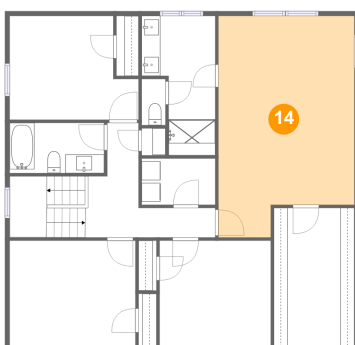

14 Floor 3 - Bedroom

Dimensions: 14'6" x 23'7"
Area: 310 sq. ft
Counted as living area: Yes

Heated: Yes
Finished: Yes
Enclosed: Yes
Contiguous: Yes
Permitted: Yes
Wet space: No
Addition: No
Conversion: No