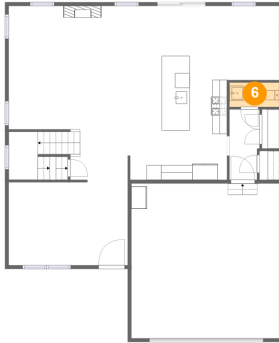

136 Machias Cir, Martinsburg, Berkeley County, West Virginia, United States, 25403

6 Floor 2 - Bath

Dimensions: 6'9" x 3'3"
Area: 22 sq. ft
Counted as living area: Yes

Heated: Yes
Finished: Yes
Enclosed: Yes
Contiguous: Yes
Permitted: Yes
Wet space: Yes
Addition: No
Conversion: No