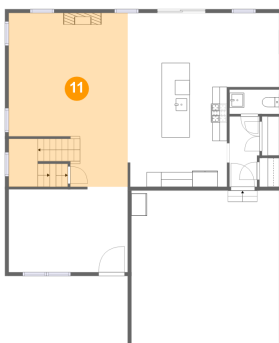

9 Floor 2 - Kitchen

Dimensions: 13'6" x 23'7"
Area: 296 sq. ft
Counted as living area: Yes

Heated: Yes
Finished: Yes
Enclosed: Yes
Contiguous: Yes
Permitted: Yes
Wet space: No
Addition: No
Conversion: No

10 Floor 2 - Hall

Dimensions: 4'1" x 9'6"
Area: 37 sq. ft
Counted as living area: Yes

Heated: Yes
Finished: Yes
Enclosed: Yes
Contiguous: Yes
Permitted: Yes
Wet space: No
Addition: No
Conversion: No

11 Floor 2 - Living Room