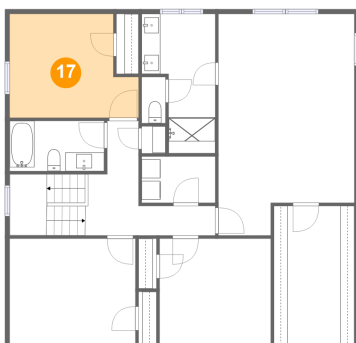

17 Floor 3 - Bedroom

Dimensions: 13'8" x 11'0"
Area: 133 sq. ft
Counted as living area: Yes

Heated: Yes
Finished: Yes
Enclosed: Yes
Contiguous: Yes
Permitted: Yes
Wet space: No
Addition: No
Conversion: No