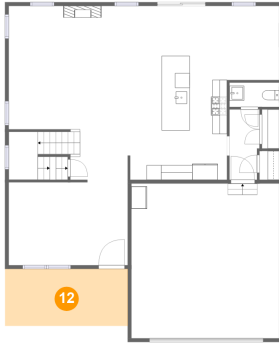

136 Machias Cir, Martinsburg, Berkeley County, West Virginia, United States, 25403

12 Floor 2 - Outdoor

Dimensions: 16'8" x 7'8"
Area: 129 sq. ft
Counted as living area: No

Heated: No
Finished: Yes
Enclosed: No
Contiguous: Yes
Permitted: Yes
Wet space: No
Addition: No
Conversion: No