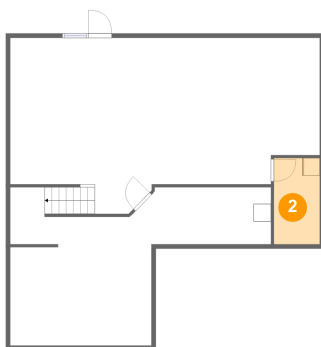

136 Machias Cir, Martinsburg, Berkeley County, West Virginia, United States, 25403

Room dimensions

Floor 3

Total sqft: 1361 Living area: 1361

#		Dimensions	sqft	Counted as living area
13	Cl	8'7" x 14'8"	126 sq. ft	Yes
14	Bedroom	14'6" x 23'7"	310 sq. ft	Yes
15	Utility	7'10" x 4'11"	39 sq. ft	Yes
16	Bedroom	13'5" x 11'3"	150 sq. ft	Yes
17	Bedroom	13'8" x 11'0"	133 sq. ft	Yes
18	Bath	2'6" x 4'11"	12 sq. ft	Yes
19	Bath	7'10" x 14'10"	92 sq. ft	Yes
20	Hall	5'4" x 12'2"	108 sq. ft	Yes
21	Bath	10'1" x 5'4"	54 sq. ft	Yes
22	Hall	8'2" x 3'2"	26 sq. ft	Yes
23	Bedroom	11'10" x 11'3"	133 sq. ft	Yes

136 Machias Cir, Martinsburg, Berkeley County, West Virginia, United States, 25403

1 Floor 1 - Basement

Dimensions: 13'8" x 6'6"
Area: 89 sq. ft
Counted as living area: No

Heated: No
Finished: No
Enclosed: Yes
Contiguous: Yes
Permitted: Yes
Wet space: No
Addition: No
Conversion: No

2 Floor 1 - Storage

Dimensions: 5'3" x 9'9"
Area: 52 sq. ft
Counted as living area: No

Heated: No
Finished: No
Enclosed: No
Contiguous: Yes
Permitted: Yes
Wet space: No
Addition: No
Conversion: No

136 Machias Cir, Martinsburg, Berkeley County, West Virginia, United States, 25403