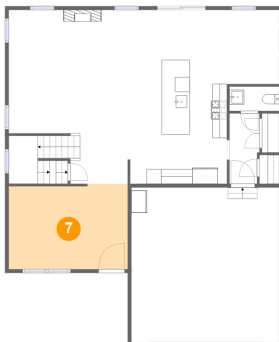

Dimensions: 35'4" x 20'1"
Area: 609 sq. ft
Counted as living area: No

Heated: Yes
Finished: Yes
Enclosed: Yes
Contiguous: No
Permitted: Yes
Wet space: No
Addition: No
Conversion: No

5 Floor 2 - Nook

Dimensions: 9'1" x 10'0"
Area: 91 sq. ft
Counted as living area: Yes

Heated: Yes
Finished: Yes
Enclosed: Yes
Contiguous: Yes
Permitted: Yes
Wet space: No
Addition: No
Conversion: No

136 Machias Cir, Martinsburg, Berkeley County, West Virginia, United States, 25403

6 Floor 2 - Bath

Dimensions: 6'9" x 3'3"
Area: 22 sq. ft
Counted as living area: Yes

Heated: Yes
Finished: Yes
Enclosed: Yes
Contiguous: Yes
Permitted: Yes
Wet space: Yes
Addition: No
Conversion: No

7 Floor 2 - Living Room