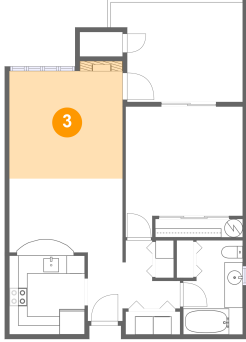

2 Floor 1 - Bath

Dimensions: 6'6" x 10'4"
Area: 61 sq. ft
Counted as Living Area:
Yes

Heated: Yes
Finished: Yes
Enclosed: Yes
Contiguous:
Yes
Permitted: Yes
Wet Space: Yes
Addition: No
Conversion: No

6645 West Burnside Road, West Haven-Sylvan, Portland, Washington County, Oregon, United

3 Floor 1 - Living Room

Dimensions: 12'5" x 11'9"
Area: 152 sq. ft
Counted as Living Area:
Yes

Heated: Yes
Finished: Yes
Enclosed: Yes
Contiguous:
Yes
Permitted: Yes
Wet Space: No
Addition: No
Conversion: No