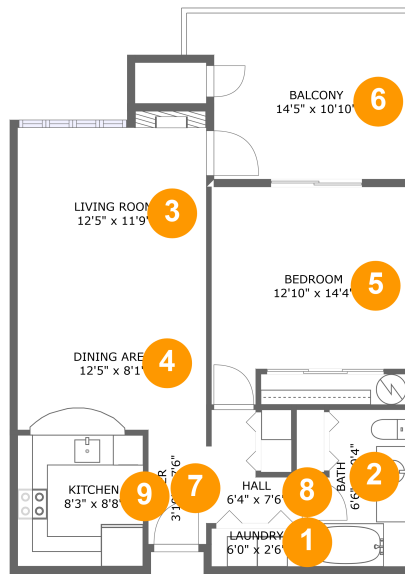

 **684** Gross Living Area sqft

6645 West Burnside Road, West Haven-Sylvan, Portland, Washington County, Oregon, United

Room Dimensions

Floor 1

Total sqft: 844

Living area: 684

#	Room name	Dimensions	Area (sqft)	Counted as Living Area
1	Laundry	6'0" x 2'6"	15 sq. ft	Yes
2	Bath	6'6" x 10'4"	61 sq. ft	Yes
3	Living Room	12'5" x 11'9"	152 sq. ft	Yes
4	Dining Area	12'5" x 8'1"	103 sq. ft	Yes
5	Bedroom	12'10" x 14'4"	161 sq. ft	Yes
6	Balcony	14'5" x 10'10"	144 sq. ft	No
7	Foyer	3'10" x 7'6"	29 sq. ft	Yes
8	Hall	6'4" x 7'6"	33 sq. ft	Yes
9	Kitchen	8'3" x 8'8"	72 sq. ft	Yes

4 Floor 1 - Dining Area

Dimensions: 12'5" x 8'1"
Area: 103 sq. ft
Counted as Living Area:
Yes

Heated: Yes
Finished: Yes
Enclosed: Yes
Contiguous:
Yes
Permitted: Yes
Wet Space: No
Addition: No
Conversion: No

7 Floor 1 - Foyer

Dimensions: 3'10" x 7'6"
Area: 29 sq. ft
Counted as Living Area:
Yes

Heated: Yes
Finished: Yes
Enclosed: Yes
Contiguous:
Yes
Permitted: Yes
Wet Space: No
Addition: No
Conversion: No

8 Floor 1 - Hall

9 Floor 1 - Kitchen

Dimensions: 8'3" x 8'8"
Area: 72 sq. ft
Counted as Living Area:
Yes

Heated: Yes
Finished: Yes
Enclosed: Yes
Contiguous:
Yes
Permitted: Yes
Wet Space: No
Addition: No
Conversion: No