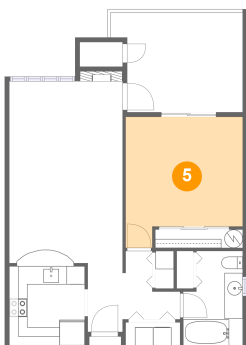

5 Floor 1 - Bedroom

Dimensions: 12'10" x 14'4"
Area: 161 sq. ft
Counted as Living Area:
Yes

Heated: Yes
Finished: Yes
Enclosed: Yes
Contiguous:
Yes
Permitted: Yes
Wet Space: No
Addition: No
Conversion: No