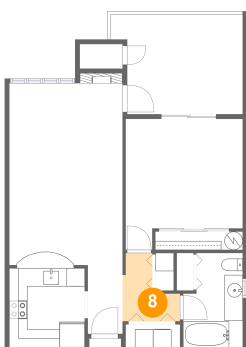

6645 West Burnside Road, West Haven-Sylvan, Portland, Washington County, Oregon, United

6 Floor 1 - Balcony

Dimensions: 14'5" x 10'10"
Area: 144 sq. ft
Counted as Living Area: No

Heated: No
Finished: Yes
Enclosed: No
Contiguous: Yes
Permitted: Yes
Wet Space: No
Addition: No
Conversion: No

7 Floor 1 - Foyer

Dimensions: 3'10" x 7'6"
Area: 29 sq. ft
Counted as Living Area:
Yes

Heated: Yes
Finished: Yes
Enclosed: Yes
Contiguous:
Yes
Permitted: Yes
Wet Space: No
Addition: No
Conversion: No

8 Floor 1 - Hall

Dimensions: 6'4" x 7'6"
Area: 33 sq. ft
Counted as Living Area:
Yes

Heated: Yes
Finished: Yes
Enclosed: Yes
Contiguous:
Yes
Permitted: Yes
Wet Space: No
Addition: No
Conversion: No

6645 West Burnside Road, West Haven-Sylvan, Portland, Washington County, Oregon, United