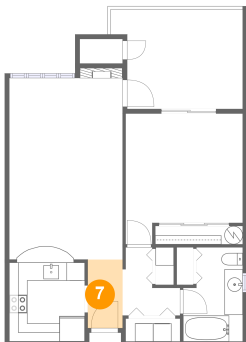

6645 West Burnside Road, West Haven-Sylvan, Portland, Washington County, Oregon, United

6 Floor 1 - Balcony

Dimensions: 14'5" x 10'10"
Area: 144 sq. ft
Counted as Living Area: No

Heated: No
Finished: Yes
Enclosed: No
Contiguous: Yes
Permitted: Yes
Wet Space: No
Addition: No
Conversion: No

7 Floor 1 - Foyer

Dimensions: 3'10" x 7'6"
Area: 29 sq. ft
Counted as Living Area:
Yes

Heated: Yes
Finished: Yes
Enclosed: Yes
Contiguous:
Yes
Permitted: Yes
Wet Space: No
Addition: No
Conversion: No

8 Floor 1 - Hall

Dimensions: 6'4" x 7'6"
Area: 33 sq. ft
Counted as Living Area:
Yes

Heated: Yes
Finished: Yes
Enclosed: Yes
Contiguous:
Yes
Permitted: Yes
Wet Space: No
Addition: No
Conversion: No

6645 West Burnside Road, West Haven-Sylvan, Portland, Washington County, Oregon, United