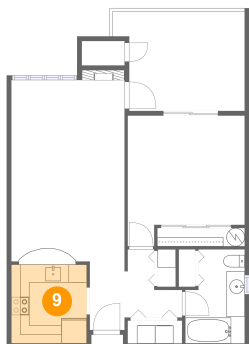

6645 West Burnside Road, West Haven-Sylvan, Portland, Washington County, Oregon, United

9 Floor 1 - Kitchen

Dimensions: 8'3" x 8'8"
Area: 72 sq. ft
Counted as Living Area:
Yes

Heated: Yes
Finished: Yes
Enclosed: Yes
Contiguous:
Yes
Permitted: Yes
Wet Space: No
Addition: No
Conversion: No