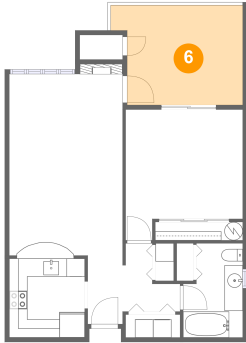

5 Floor 1 - Bedroom

Dimensions: 12'10" x 14'4"
Area: 161 sq. ft
Counted as Living Area:
Yes

Heated: Yes
Finished: Yes
Enclosed: Yes
Contiguous:
Yes
Permitted: Yes
Wet Space: No
Addition: No
Conversion: No

6645 West Burnside Road, West Haven-Sylvan, Portland, Washington County, Oregon, United

6 Floor 1 - Balcony

Dimensions: 14'5" x 10'10"
Area: 144 sq. ft
Counted as Living Area: No

Heated: No
Finished: Yes
Enclosed: No
Contiguous: Yes
Permitted: Yes
Wet Space: No
Addition: No
Conversion: No