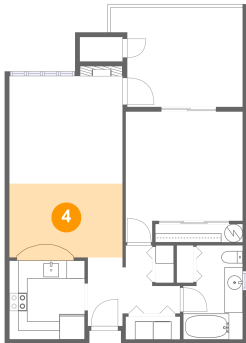

2 Floor 1 - Bath

Dimensions: 6'6" x 10'4"
Area: 61 sq. ft
Counted as Living Area:
Yes

Heated: Yes
Finished: Yes
Enclosed: Yes
Contiguous:
Yes
Permitted: Yes
Wet Space: Yes
Addition: No
Conversion: No

6645 West Burnside Road, West Haven-Sylvan, Portland, Washington County, Oregon, United

3 Floor 1 - Living Room

Dimensions: 12'5" x 11'9"
Area: 152 sq. ft
Counted as Living Area:
Yes

Heated: Yes
Finished: Yes
Enclosed: Yes
Contiguous:
Yes
Permitted: Yes
Wet Space: No
Addition: No
Conversion: No

4 Floor 1 - Dining Area

Dimensions: 12'5" x 8'1"
Area: 103 sq. ft
Counted as Living Area:
Yes

Heated: Yes
Finished: Yes
Enclosed: Yes
Contiguous:
Yes
Permitted: Yes
Wet Space: No
Addition: No
Conversion: No