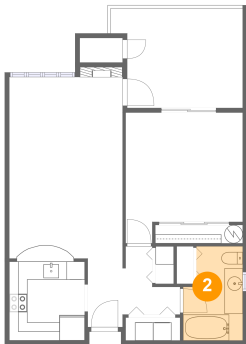

 **684** Gross Living Area sqft

6645 West Burnside Road, West Haven-Sylvan, Portland, Washington County, Oregon, United

Room Dimensions

Floor 1

Total sqft: 844

Living area: 684

#	Room name	Dimensions	Area (sqft)	Counted as Living Area
1	Laundry	6'0" x 2'6"	15 sq. ft	Yes
2	Bath	6'6" x 10'4"	61 sq. ft	Yes
3	Living Room	12'5" x 11'9"	152 sq. ft	Yes
4	Dining Area	12'5" x 8'1"	103 sq. ft	Yes
5	Bedroom	12'10" x 14'4"	161 sq. ft	Yes
6	Balcony	14'5" x 10'10"	144 sq. ft	No
7	Foyer	3'10" x 7'6"	29 sq. ft	Yes
8	Hall	6'4" x 7'6"	33 sq. ft	Yes
9	Kitchen	8'3" x 8'8"	72 sq. ft	Yes

6645 West Burnside Road, West Haven-Sylvan, Portland, Washington County, Oregon, United

1 Floor 1 - Laundry

Dimensions: 6'0" x 2'6"
Area: 15 sq. ft
Counted as Living Area:
Yes

Heated: Yes
Finished: Yes
Enclosed: Yes
Contiguous:
Yes
Permitted: Yes
Wet Space: No
Addition: No
Conversion: No

2 Floor 1 - Bath

Dimensions: 6'6" x 10'4"
Area: 61 sq. ft
Counted as Living Area:
Yes

Heated: Yes
Finished: Yes
Enclosed: Yes
Contiguous:
Yes
Permitted: Yes
Wet Space: Yes
Addition: No
Conversion: No

6645 West Burnside Road, West Haven-Sylvan, Portland, Washington County, Oregon, United

3 Floor 1 - Living Room

Dimensions: 12'5" x 11'9"
Area: 152 sq. ft
Counted as Living Area:
Yes

Heated: Yes
Finished: Yes
Enclosed: Yes
Contiguous:
Yes
Permitted: Yes
Wet Space: No
Addition: No
Conversion: No