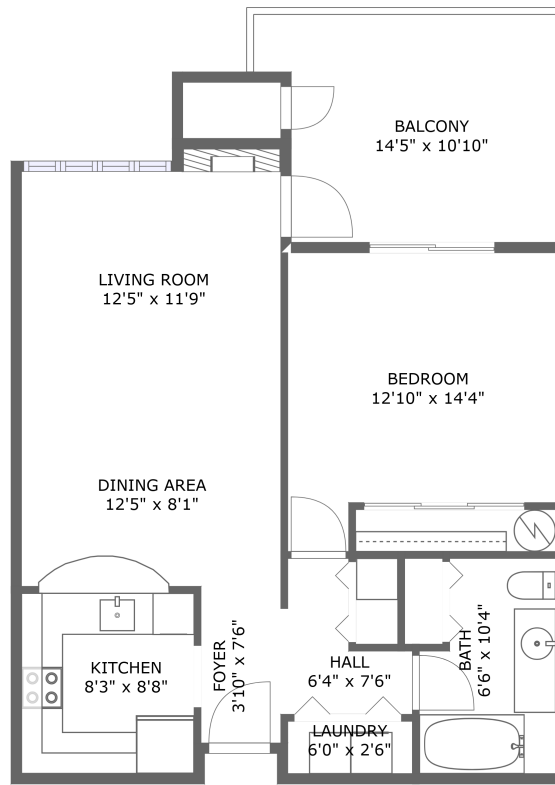

6645 West Burnside Road, West Haven-Sylvan, Portland, Washington County, Oregon, United

FLOOR 1

Property Summary

1 floors

1 bedrooms

1 bathrooms

844 total sqft

0 garages

684 Gross Living Area sqft