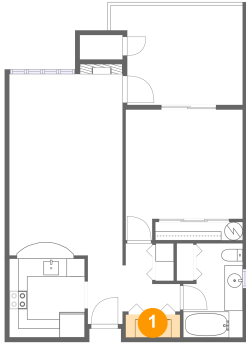

 **684** Gross Living Area sqft

6645 West Burnside Road, West Haven-Sylvan, Portland, Washington County, Oregon, United

Room Dimensions

Floor 1

Total sqft: 844

Living area: 684

#	Room name	Dimensions	Area (sqft)	Counted as Living Area
1	Laundry	6'0" x 2'6"	15 sq. ft	Yes
2	Bath	6'6" x 10'4"	61 sq. ft	Yes
3	Living Room	12'5" x 11'9"	152 sq. ft	Yes
4	Dining Area	12'5" x 8'1"	103 sq. ft	Yes
5	Bedroom	12'10" x 14'4"	161 sq. ft	Yes
6	Balcony	14'5" x 10'10"	144 sq. ft	No
7	Foyer	3'10" x 7'6"	29 sq. ft	Yes
8	Hall	6'4" x 7'6"	33 sq. ft	Yes
9	Kitchen	8'3" x 8'8"	72 sq. ft	Yes

6645 West Burnside Road, West Haven-Sylvan, Portland, Washington County, Oregon, United

1 Floor 1 - Laundry

Dimensions: 6'0" x 2'6"
Area: 15 sq. ft
Counted as Living Area:
Yes

Heated: Yes
Finished: Yes
Enclosed: Yes
Contiguous:
Yes
Permitted: Yes
Wet Space: No
Addition: No
Conversion: No

2 Floor 1 - Bath

Dimensions: 6'6" x 10'4"
Area: 61 sq. ft
Counted as Living Area:
Yes

Heated: Yes
Finished: Yes
Enclosed: Yes
Contiguous:
Yes
Permitted: Yes
Wet Space: Yes
Addition: No
Conversion: No

6645 West Burnside Road, West Haven-Sylvan, Portland, Washington County, Oregon, United