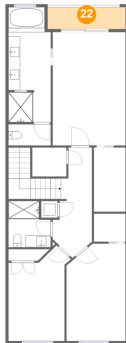

22 Floor 3 - Balcony

Dimensions: 13'5" x 3'9"
Area: 51 sq. ft
Counted as Living Area: No

Heated: No
Finished: Yes
Enclosed: No
Contiguous: Yes
Permitted: Yes
Wet Space: No
Addition: No
Conversion: No