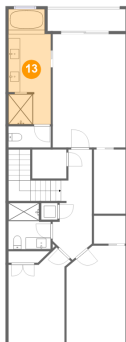

13 Floor 3 - Primary Bath

Dimensions: 7'3" x 19'9"
Area: 139 sq. ft
Counted as Living Area:
Yes

Heated: Yes
Finished: Yes
Enclosed: Yes
Contiguous:
Yes
Permitted: Yes
Wet Space: Yes
Addition: No
Conversion: No