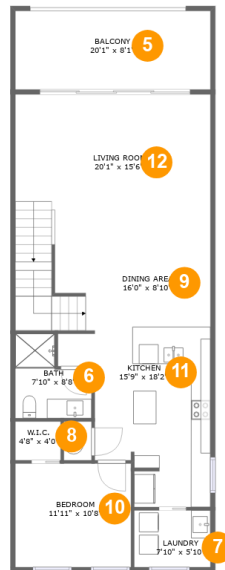

158 Brightwater Drive, Clearwater Beach, Pinellas County, Florida, United States, 33767, 1

Room Dimensions

Floor 2

Total sqft: 1199

Living area: 1036

#	Room name	Dimensions	Area (sqft)	Counted as Living Area
5	Balcony	20'1" x 8'1"	163 sq. ft	No
6	Bath	7'10" x 8'8"	54 sq. ft	Yes
7	Laundry	7'10" x 5'10"	46 sq. ft	Yes
8	W.i.c.	4'8" x 4'0"	19 sq. ft	Yes
9	Dining Area	16'0" x 8'10"	178 sq. ft	Yes
10	Bedroom	11'11" x 10'8"	127 sq. ft	Yes
11	Kitchen	15'9" x 18'2"	209 sq. ft	Yes
12	Living Room	20'1" x 15'6"	311 sq. ft	Yes