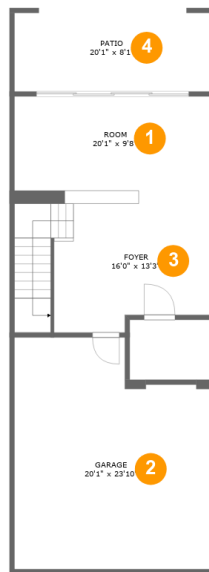

## Property Summary

**1** garages    **4** bedrooms    **3** bathrooms    **0** half baths

**3** floors

**2,179** Gross Living Area sqft

**3,534** total sqft

## Room Dimensions

Floor 1

Total sqft: 1141

Living area: 0

#	Room name	Dimensions	Area (sqft)	Counted as Living Area
1	Room	20'1" x 9'8"	195 sq. ft	No
2	Garage	20'1" x 23'10"	436 sq. ft	No
3	Foyer	16'0" x 13'3"	268 sq. ft	No
4	Patio	20'1" x 8'1"	163 sq. ft	No

## 3 Floor 1 - Foyer

Dimensions: 16'0" x 13'3"  
Area: 268 sq. ft  
Counted as Living Area: No

Heated: Yes  
Finished: Yes  
Enclosed: Yes  
Contiguous: No  
Permitted: Yes  
Wet Space: No  
Addition: No  
Conversion: No