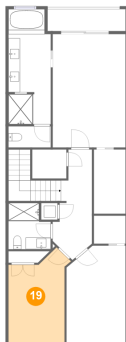

19 Floor 3 - Bedroom

Dimensions: 9'8" x 16'4"
Area: 138 sq. ft
Counted as Living Area:
Yes

Heated: Yes
Finished: Yes
Enclosed: Yes
Contiguous:
Yes
Permitted: Yes
Wet Space: No
Addition: No
Conversion: No