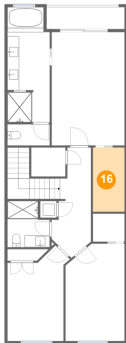

16 Floor 3 - W.i.c.

Dimensions: 5'5" x 11'0"
Area: 60 sq. ft
Counted as Living Area:
Yes

Heated: Yes
Finished: Yes
Enclosed: Yes
Contiguous:
Yes
Permitted: Yes
Wet Space: No
Addition: No
Conversion: No