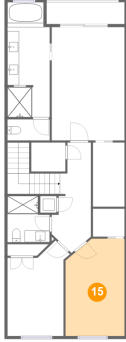

**158 Brightwater Drive, Clearwater Beach,
Pinellas County, Florida, United States, 33767, 1**

15 Floor 3 - Bedroom

Dimensions: 10'1" x 16'9"
Area: 161 sq. ft
Counted as Living Area:
Yes

Heated: Yes
Finished: Yes
Enclosed: Yes
Contiguous:
Yes
Permitted: Yes
Wet Space: No
Addition: No
Conversion: No