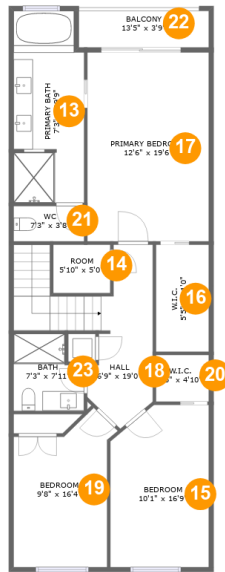

158 Brightwater Drive, Clearwater Beach, Pinellas County, Florida, United States, 33767, 1

Room Dimensions

Floor 3

Total sqft: 1194

Living area: 1143

#	Room name	Dimensions	Area (sqft)	Counted as Living Area
13	Primary Bath	7'3" x 19'9"	139 sq. ft	Yes
14	Room	5'10" x 5'0"	29 sq. ft	Yes
15	Bedroom	10'1" x 16'9"	161 sq. ft	Yes
16	W.i.c.	5'5" x 11'0"	60 sq. ft	Yes
17	Primary Bedroom	12'6" x 19'6"	243 sq. ft	Yes
18	Hall	6'9" x 19'0"	145 sq. ft	Yes
19	Bedroom	9'8" x 16'4"	138 sq. ft	Yes
20	W.i.c.	5'5" x 4'10"	26 sq. ft	Yes
21	Wc	7'3" x 3'8"	26 sq. ft	Yes
22	Balcony	13'5" x 3'9"	51 sq. ft	No
23	Bath	7'3" x 7'11"	51 sq. ft	Yes

Scan captured on Sat, 29 Jun 2024 13:37:00 GMT

Information is calculated by CubiCasa technology; deemed highly reliable but not guaranteed.