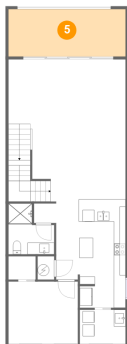

5 Floor 2 - Balcony

Dimensions: 20'1" x 8'1"
Area: 163 sq. ft
Counted as Living Area: No

Heated: No
Finished: Yes
Enclosed: No
Contiguous: Yes
Permitted: Yes
Wet Space: No
Addition: No
Conversion: No