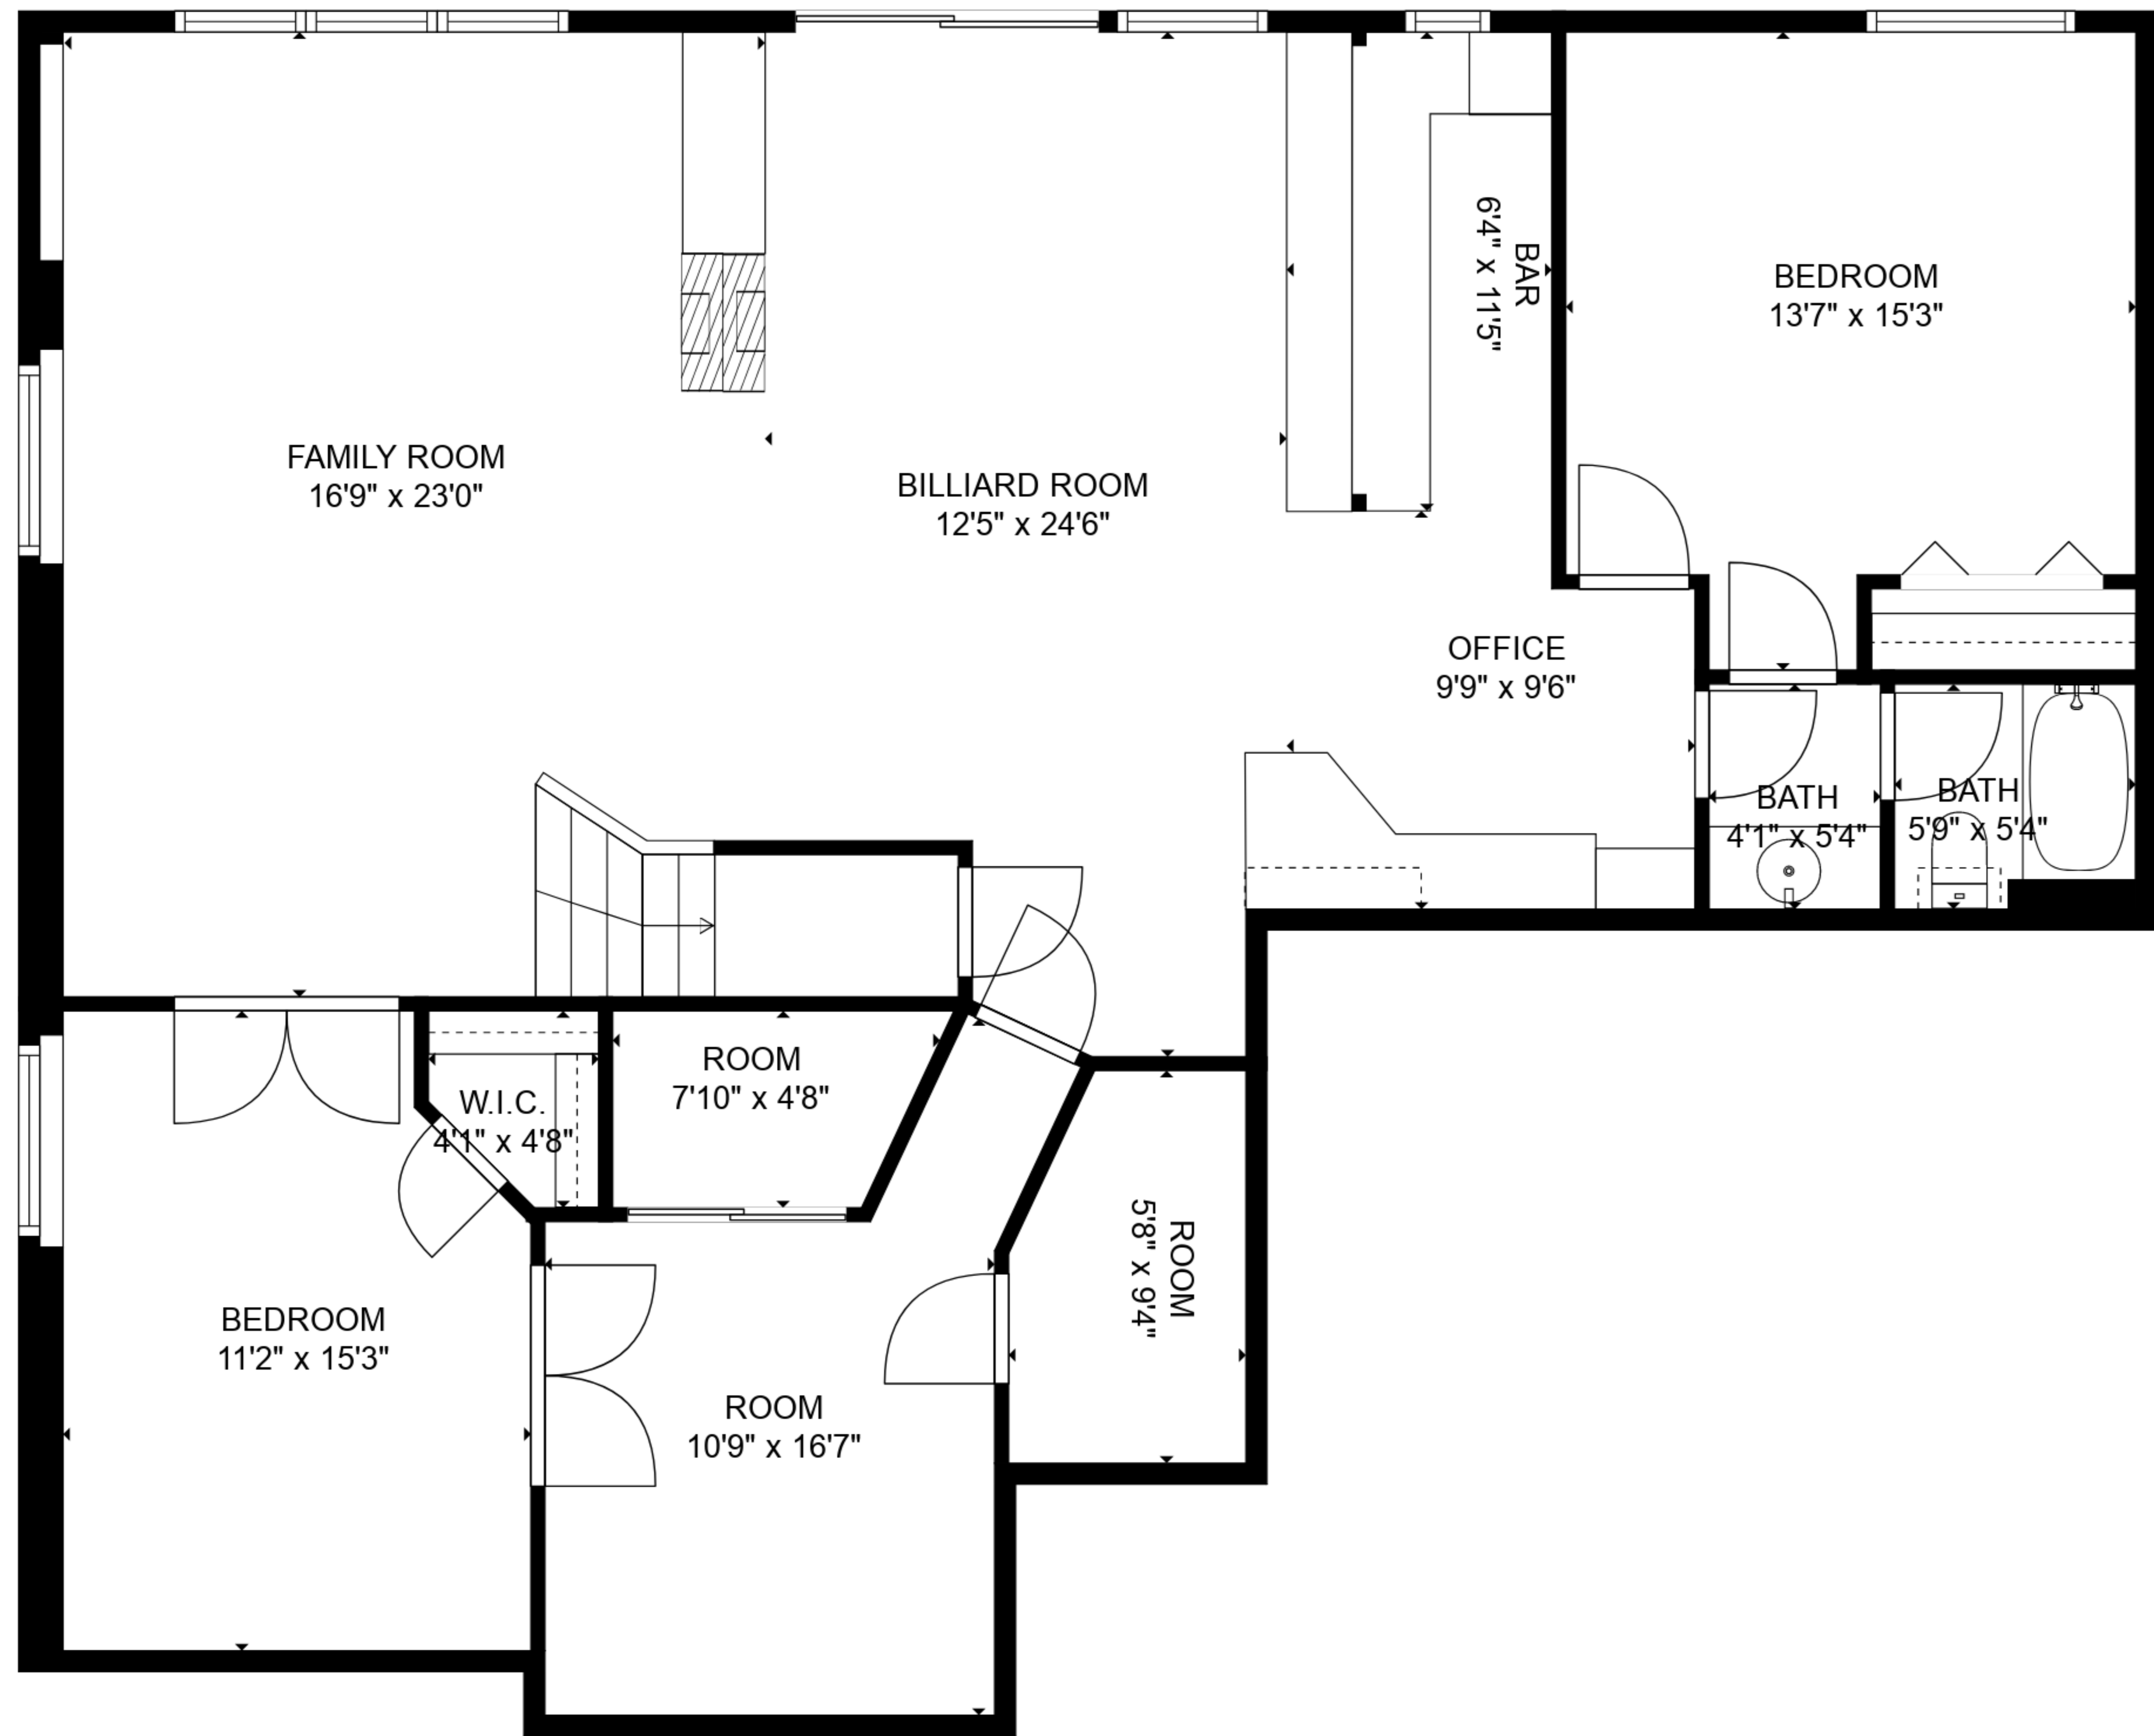

**TOTAL: 3226 sq. ft**  
 BELOW GROUND: 1548 sq. ft, FLOOR 2: 1678 sq. ft  
 EXCLUDED AREAS: GARAGE: 484 sq. ft, BAY WINDOW: 6 sq. ft

SIZES AND DIMENSIONS ARE APPROXIMATE, ACTUAL MAY VARY.

**TOTAL: 3226 sq. ft**  
 BELOW GROUND: 1548 sq. ft, FLOOR 2: 1678 sq. ft  
 EXCLUDED AREAS: GARAGE: 484 sq. ft, BAY WINDOW: 6 sq. ft

SIZES AND DIMENSIONS ARE APPROXIMATE, ACTUAL MAY VARY.

FLOOR 1

FLOOR 2

**TOTAL: 3226 sq. ft**  
 BELOW GROUND: 1548 sq. ft, FLOOR 2: 1678 sq. ft  
 EXCLUDED AREAS: GARAGE: 484 sq. ft, BAY WINDOW: 6 sq. ft

SIZES AND DIMENSIONS ARE APPROXIMATE, ACTUAL MAY VARY.