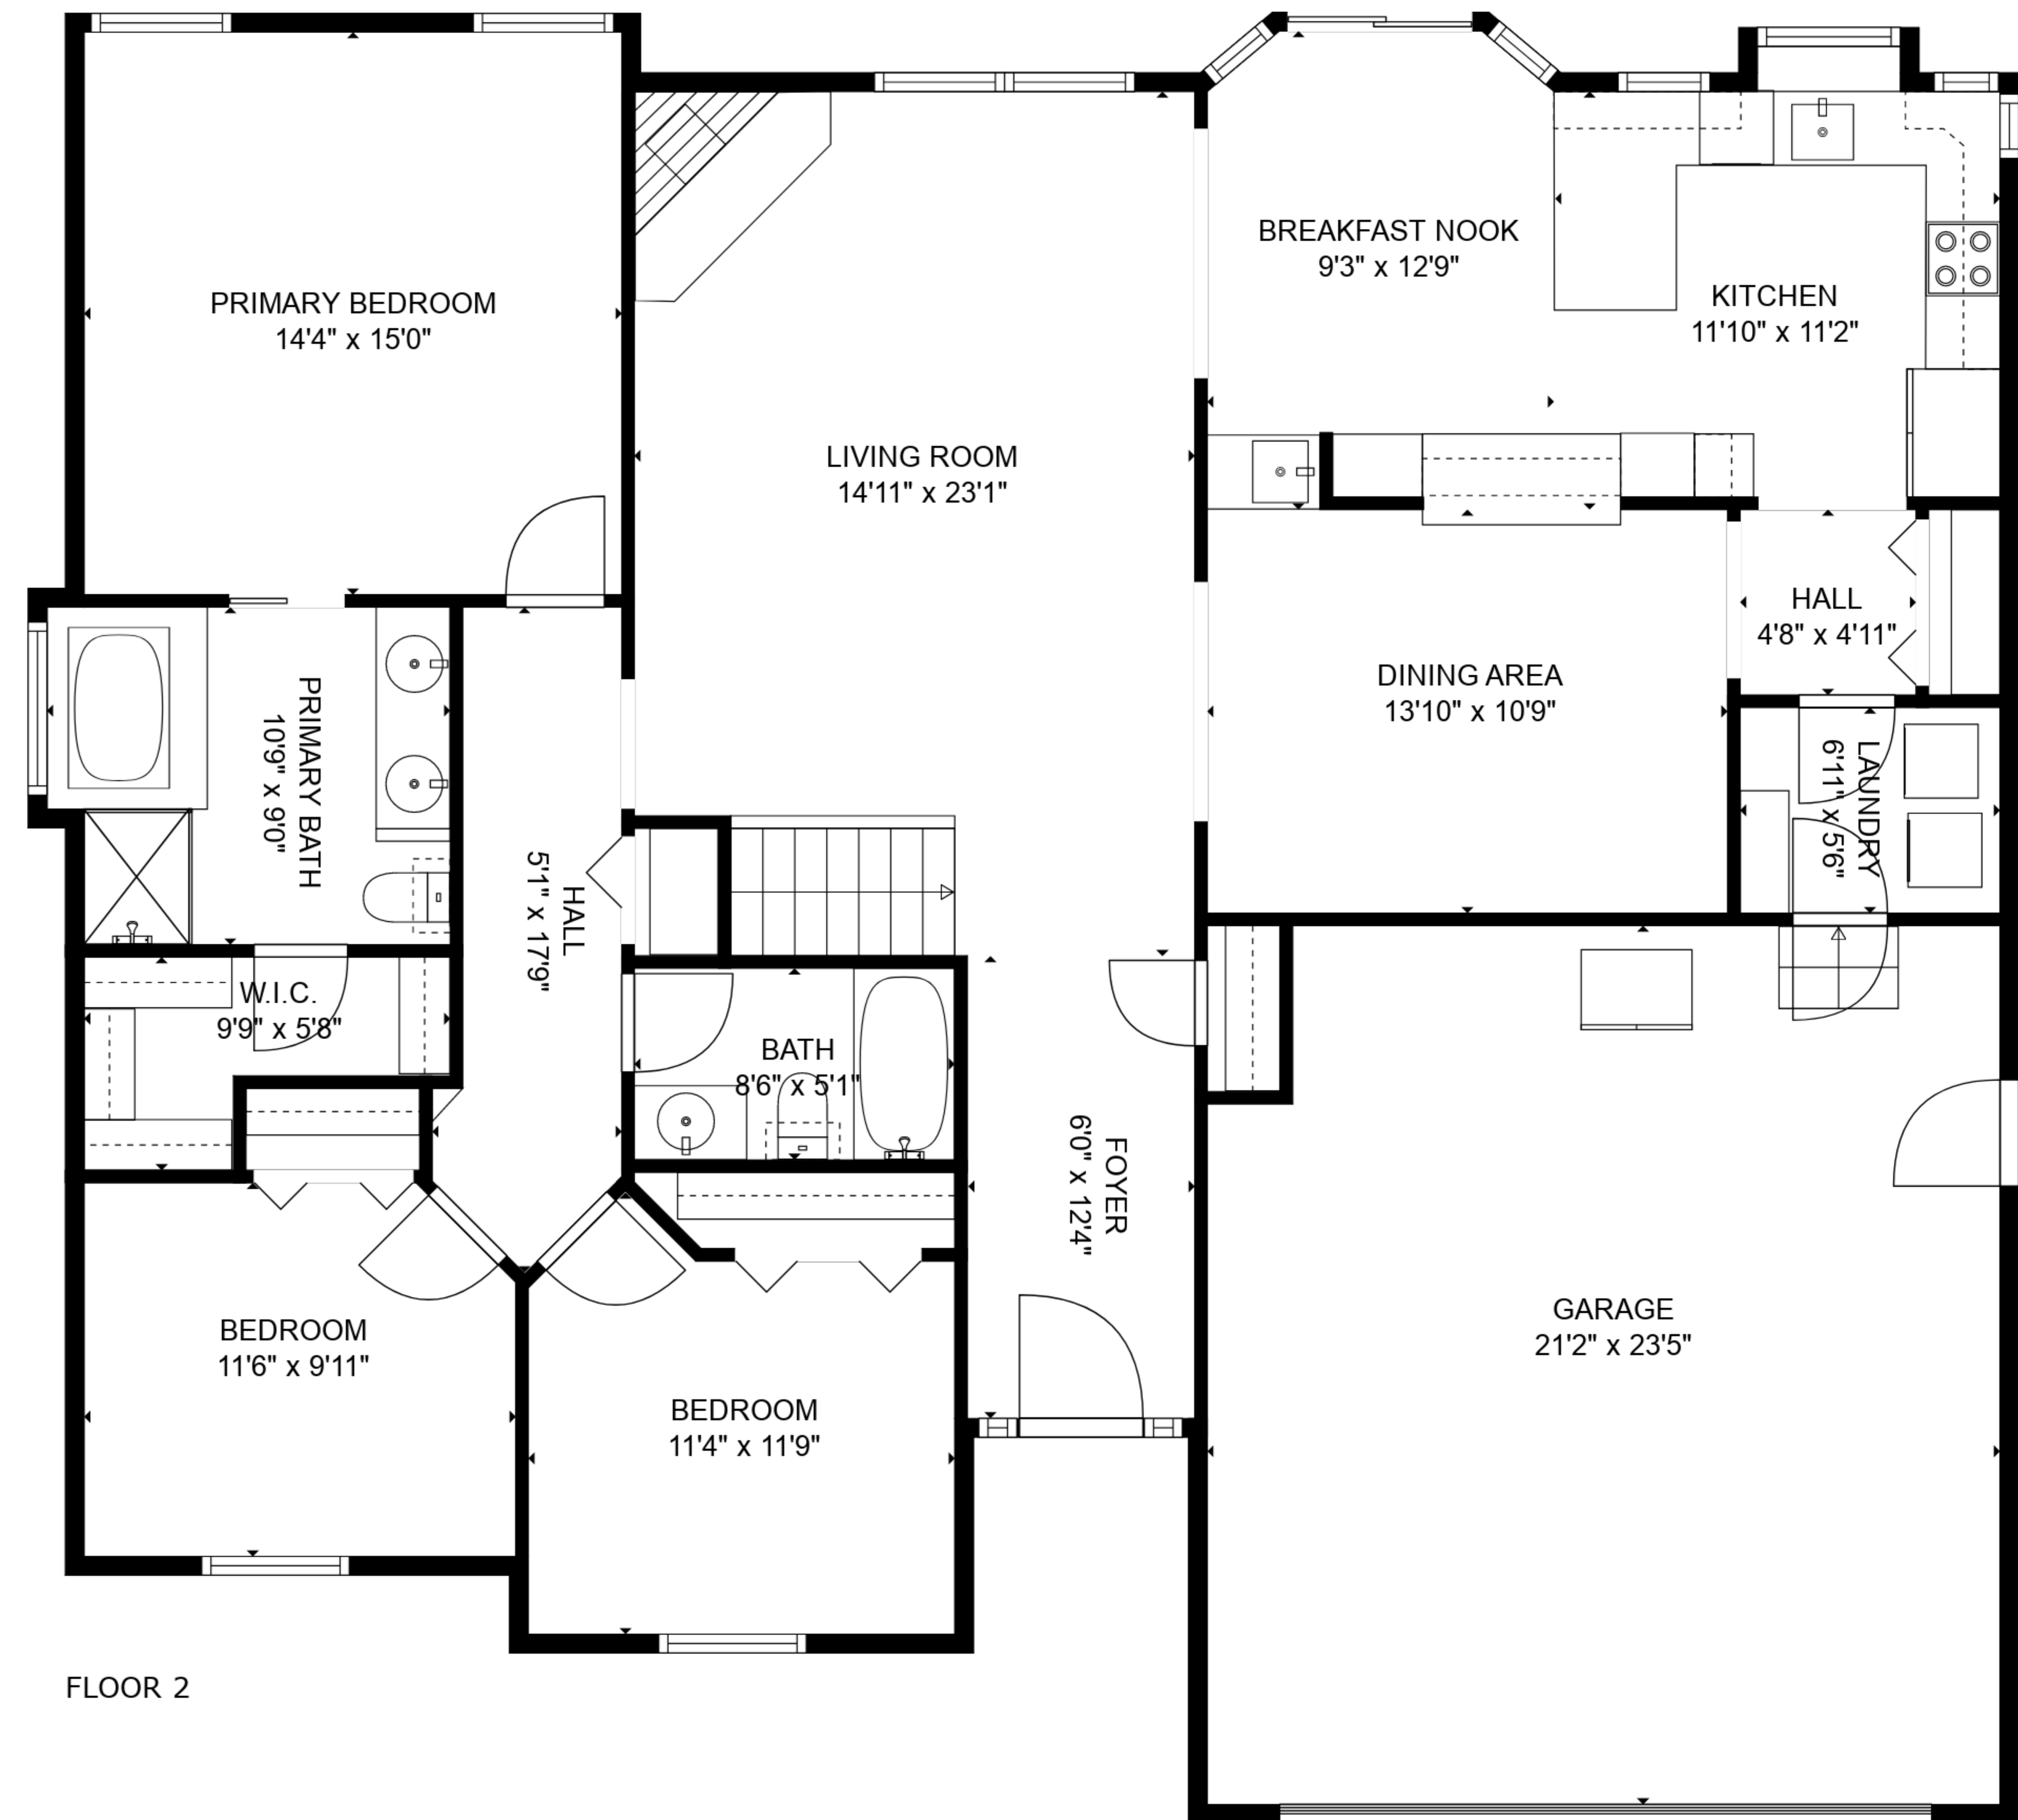

**TOTAL: 3226 sq. ft**  
 BELOW GROUND: 1548 sq. ft, FLOOR 2: 1678 sq. ft  
 EXCLUDED AREAS: GARAGE: 484 sq. ft, BAY WINDOW: 6 sq. ft

SIZES AND DIMENSIONS ARE APPROXIMATE, ACTUAL MAY VARY.

**TOTAL: 3226 sq. ft**  
 BELOW GROUND: 1548 sq. ft, FLOOR 2: 1678 sq. ft  
 EXCLUDED AREAS: GARAGE: 484 sq. ft, BAY WINDOW: 6 sq. ft

SIZES AND DIMENSIONS ARE APPROXIMATE, ACTUAL MAY VARY.

FLOOR 1

FLOOR 2

**TOTAL: 3226 sq. ft**  
 BELOW GROUND: 1548 sq. ft, FLOOR 2: 1678 sq. ft  
 EXCLUDED AREAS: GARAGE: 484 sq. ft, BAY WINDOW: 6 sq. ft

SIZES AND DIMENSIONS ARE APPROXIMATE, ACTUAL MAY VARY.