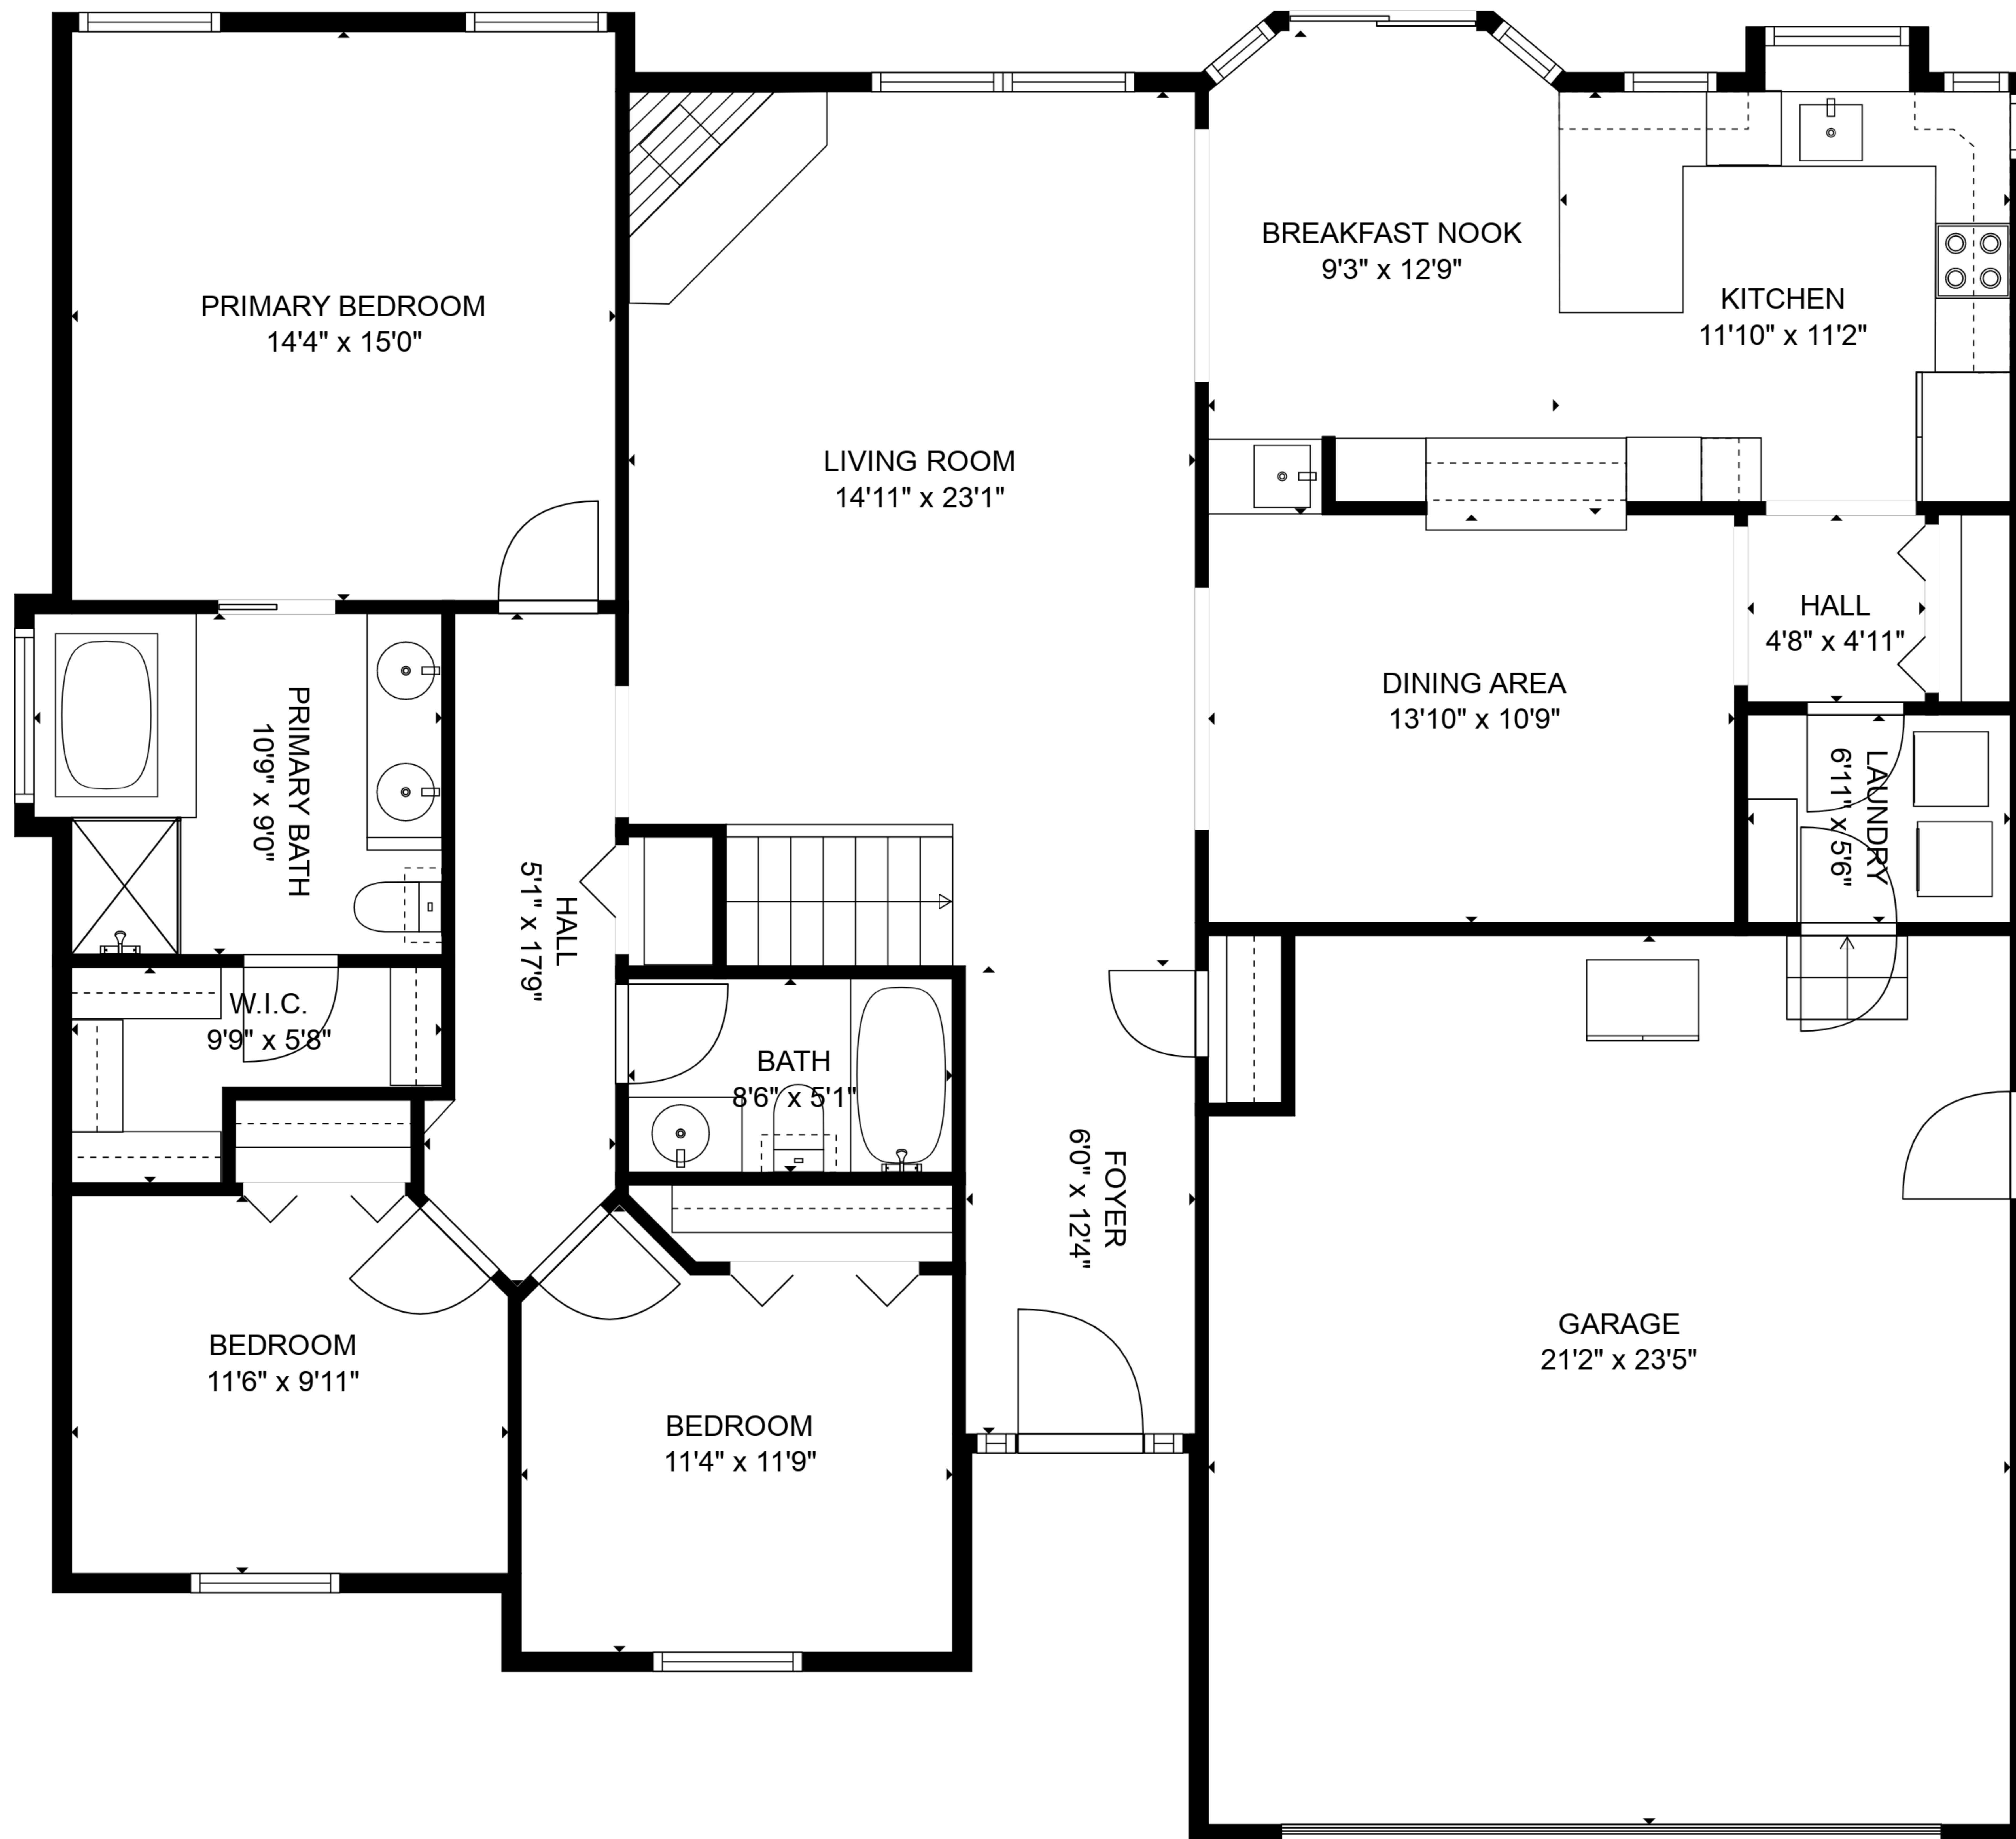

**TOTAL: 3226 sq. ft**  
 BELOW GROUND: 1548 sq. ft, FLOOR 2: 1678 sq. ft  
 EXCLUDED AREAS: GARAGE: 484 sq. ft, BAY WINDOW: 6 sq. ft

SIZES AND DIMENSIONS ARE APPROXIMATE, ACTUAL MAY VARY.

**TOTAL: 3226 sq. ft**  
 BELOW GROUND: 1548 sq. ft, FLOOR 2: 1678 sq. ft  
 EXCLUDED AREAS: GARAGE: 484 sq. ft, BAY WINDOW: 6 sq. ft

SIZES AND DIMENSIONS ARE APPROXIMATE, ACTUAL MAY VARY.

FLOOR 1

FLOOR 2

**TOTAL: 3226 sq. ft**  
 BELOW GROUND: 1548 sq. ft, FLOOR 2: 1678 sq. ft  
 EXCLUDED AREAS: GARAGE: 484 sq. ft, BAY WINDOW: 6 sq. ft

SIZES AND DIMENSIONS ARE APPROXIMATE, ACTUAL MAY VARY.