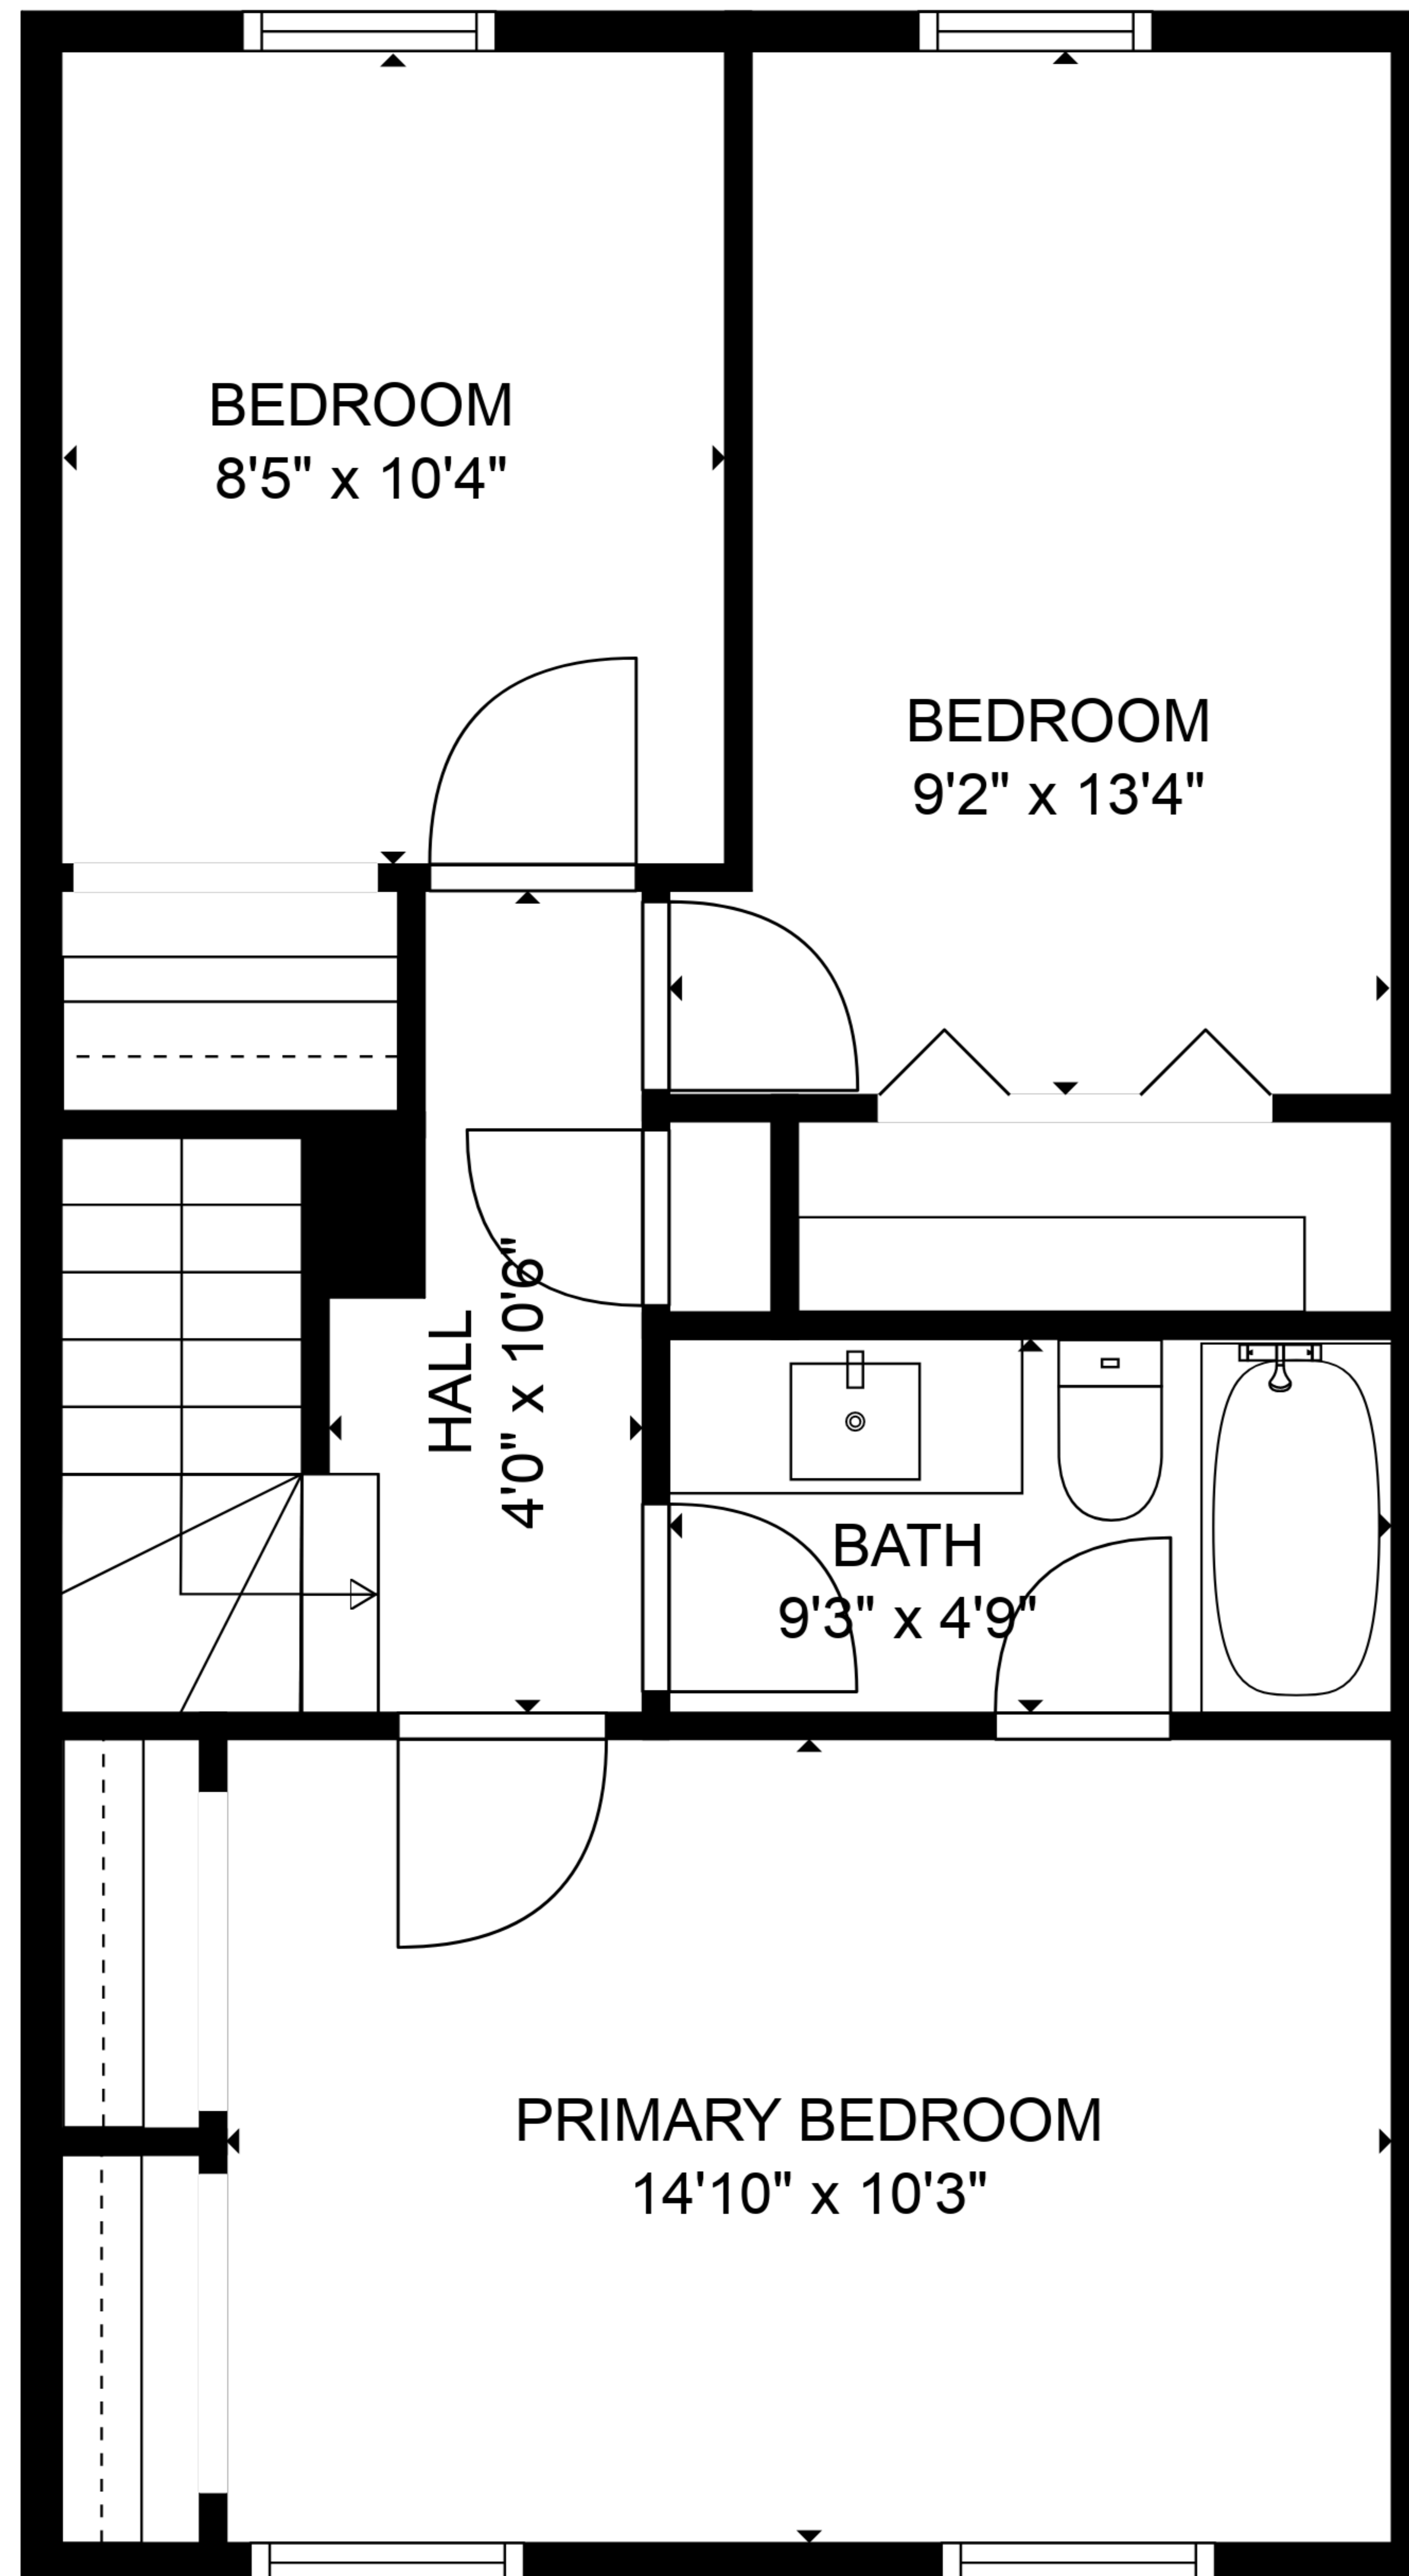

TOTAL: 1618 sq. ft
BELOW GROUND: 539 sq. ft, FLOOR 2: 539 sq. ft, FLOOR 3: 540 sq. ft
EXCLUDED AREAS: DECK: 241 sq. ft, BAY WINDOW: 5 sq. ft

TOTAL: 1618 sq. ft
 BELOW GROUND: 539 sq. ft, FLOOR 2: 539 sq. ft, FLOOR 3: 540 sq. ft
 EXCLUDED AREAS: DECK: 241 sq. ft, BAY WINDOW: 5 sq. ft

TOTAL: 1618 sq. ft
 BELOW GROUND: 539 sq. ft, FLOOR 2: 539 sq. ft, FLOOR 3: 540 sq. ft
 EXCLUDED AREAS: DECK: 241 sq. ft, BAY WINDOW: 5 sq. ft

FLOOR 2

FLOOR 3

FLOOR 1

TOTAL: 1618 sq. ft
 BELOW GROUND: 539 sq. ft, FLOOR 2: 539 sq. ft, FLOOR 3: 540 sq. ft
 EXCLUDED AREAS: DECK: 241 sq. ft, BAY WINDOW: 5 sq. ft