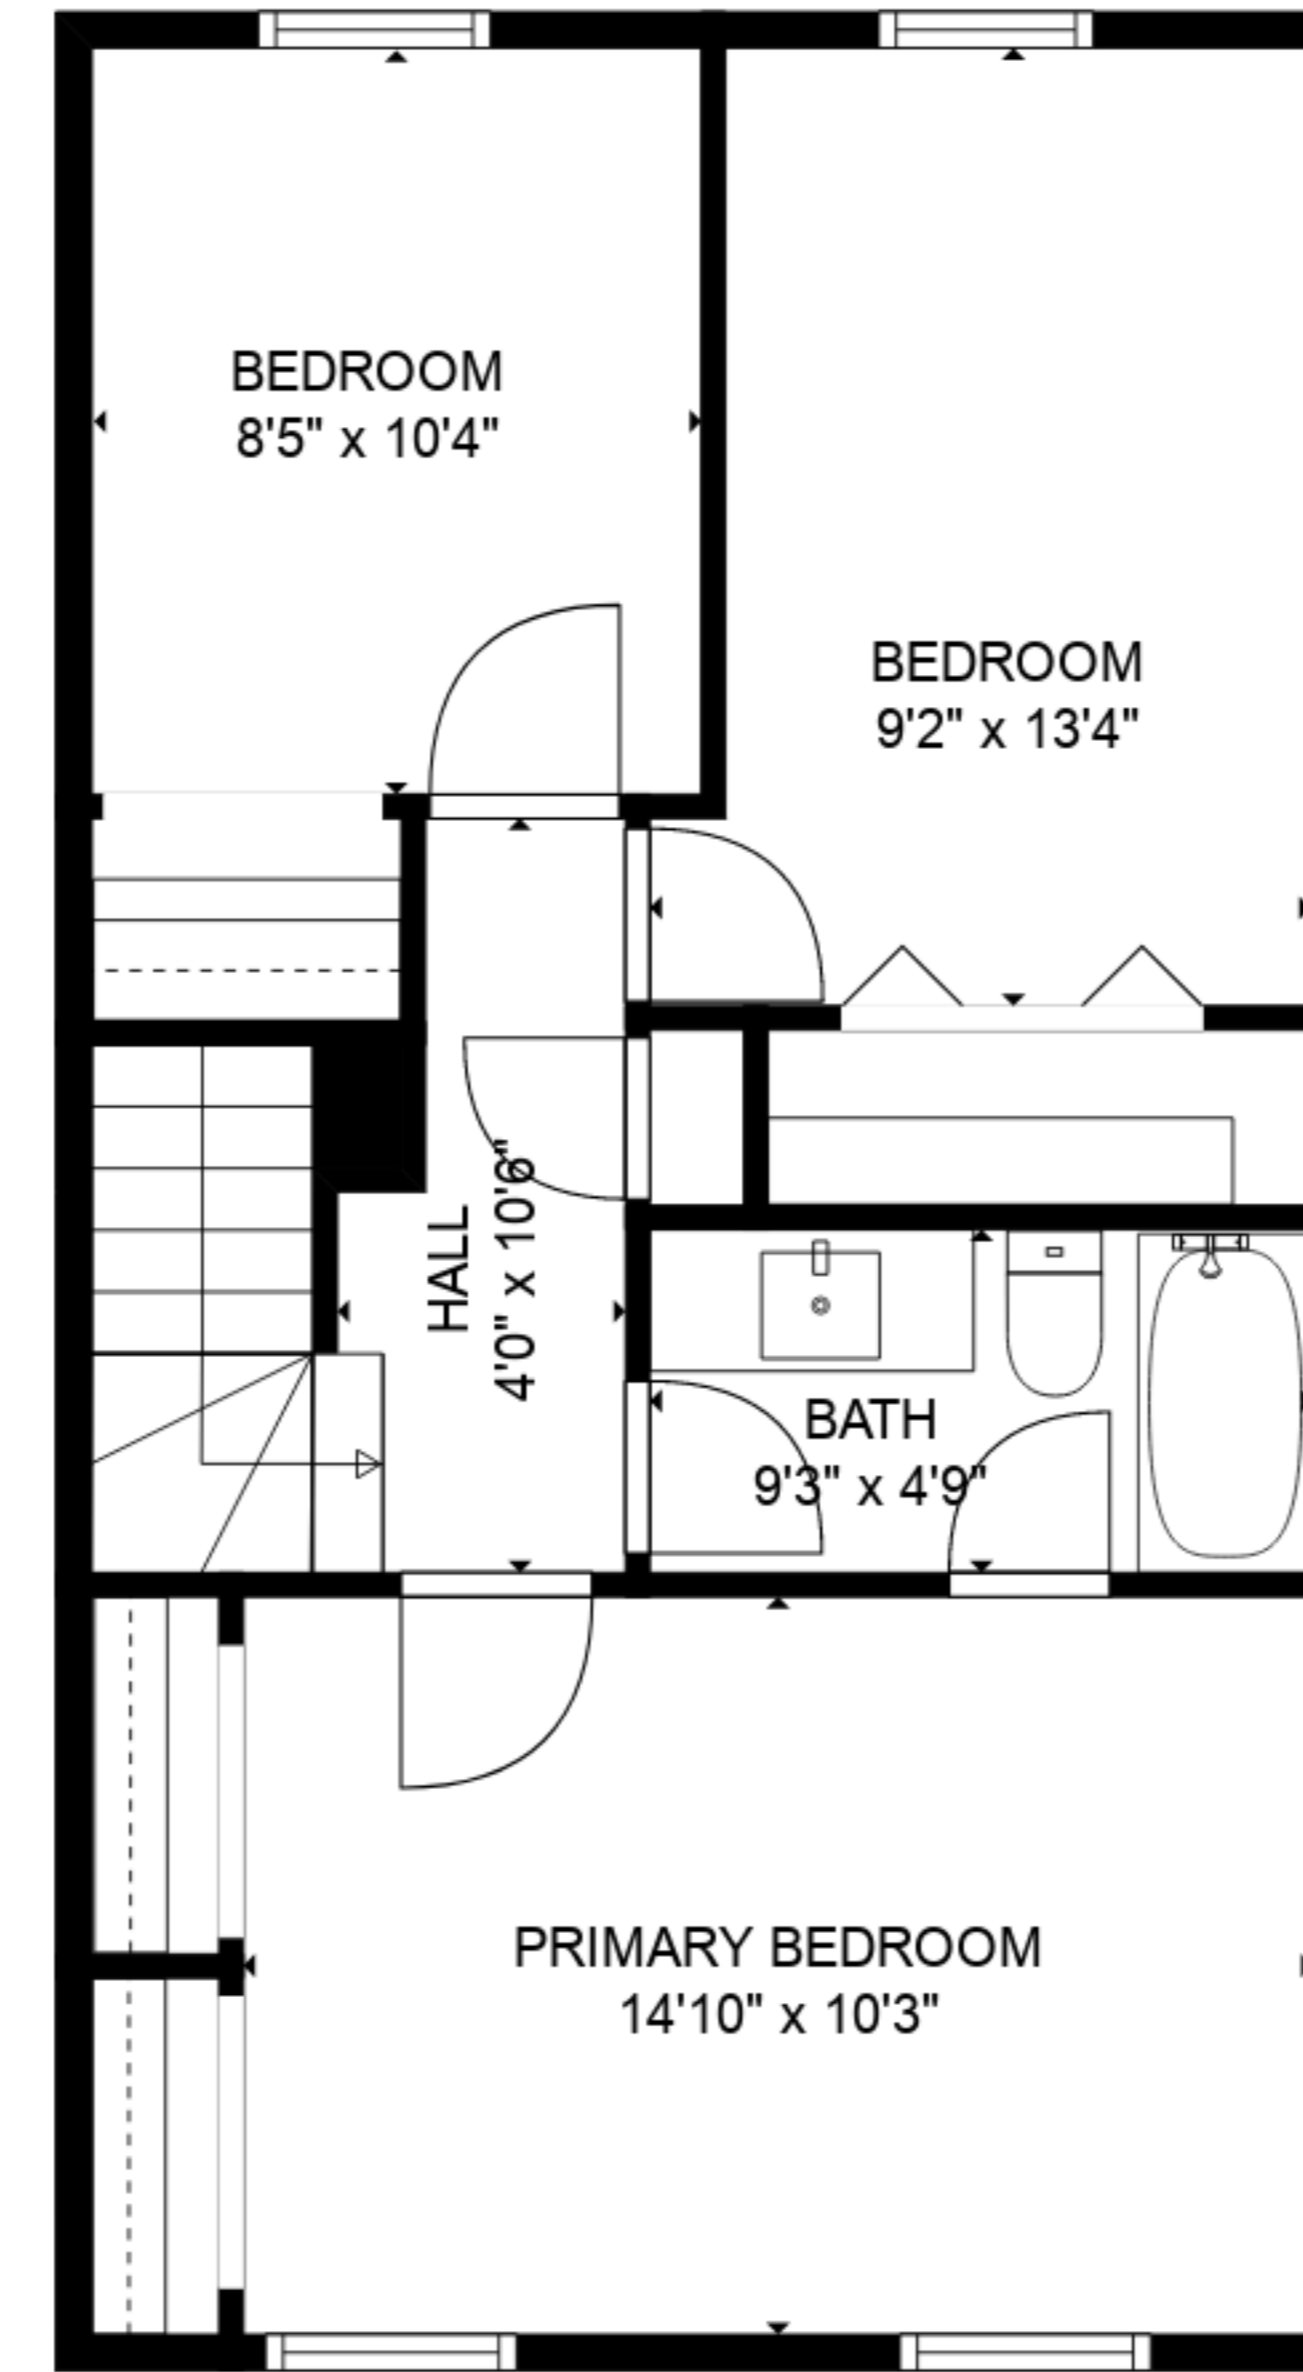

TOTAL: 1618 sq. ft
BELOW GROUND: 539 sq. ft, FLOOR 2: 539 sq. ft, FLOOR 3: 540 sq. ft
EXCLUDED AREAS: DECK: 241 sq. ft, BAY WINDOW: 5 sq. ft

TOTAL: 1618 sq. ft
 BELOW GROUND: 539 sq. ft, FLOOR 2: 539 sq. ft, FLOOR 3: 540 sq. ft
 EXCLUDED AREAS: DECK: 241 sq. ft, BAY WINDOW: 5 sq. ft

TOTAL: 1618 sq. ft
 BELOW GROUND: 539 sq. ft, FLOOR 2: 539 sq. ft, FLOOR 3: 540 sq. ft
 EXCLUDED AREAS: DECK: 241 sq. ft, BAY WINDOW: 5 sq. ft

FLOOR 2

FLOOR 3

FLOOR 1

TOTAL: 1618 sq. ft
 BELOW GROUND: 539 sq. ft, FLOOR 2: 539 sq. ft, FLOOR 3: 540 sq. ft
 EXCLUDED AREAS: DECK: 241 sq. ft, BAY WINDOW: 5 sq. ft