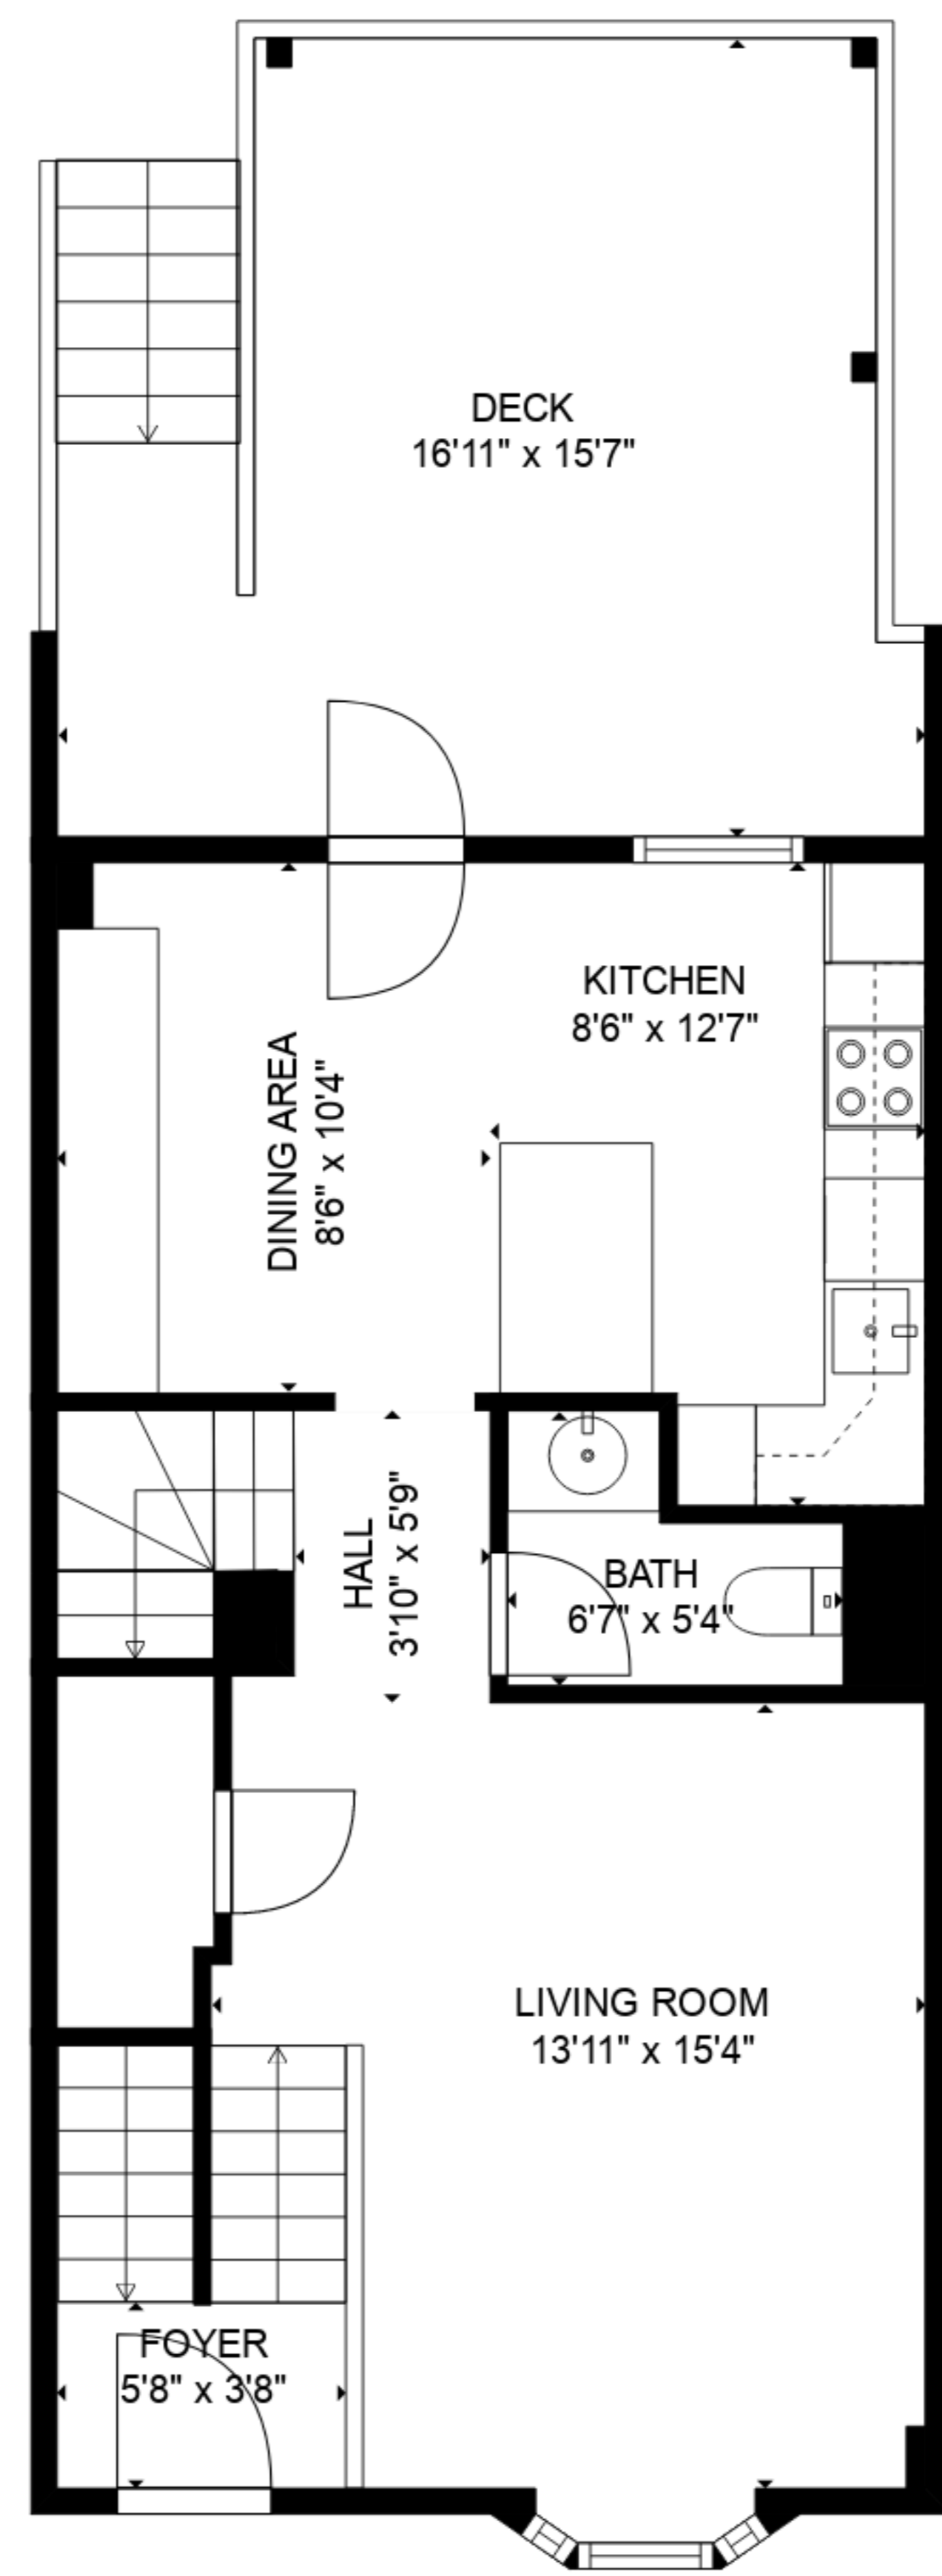

TOTAL: 1618 sq. ft
BELOW GROUND: 539 sq. ft, FLOOR 2: 539 sq. ft, FLOOR 3: 540 sq. ft
EXCLUDED AREAS: DECK: 241 sq. ft, BAY WINDOW: 5 sq. ft

TOTAL: 1618 sq. ft
 BELOW GROUND: 539 sq. ft, FLOOR 2: 539 sq. ft, FLOOR 3: 540 sq. ft
 EXCLUDED AREAS: DECK: 241 sq. ft, BAY WINDOW: 5 sq. ft

TOTAL: 1618 sq. ft
 BELOW GROUND: 539 sq. ft, FLOOR 2: 539 sq. ft, FLOOR 3: 540 sq. ft
 EXCLUDED AREAS: DECK: 241 sq. ft, BAY WINDOW: 5 sq. ft

FLOOR 2

FLOOR 3

FLOOR 1

TOTAL: 1618 sq. ft
 BELOW GROUND: 539 sq. ft, FLOOR 2: 539 sq. ft, FLOOR 3: 540 sq. ft
 EXCLUDED AREAS: DECK: 241 sq. ft, BAY WINDOW: 5 sq. ft