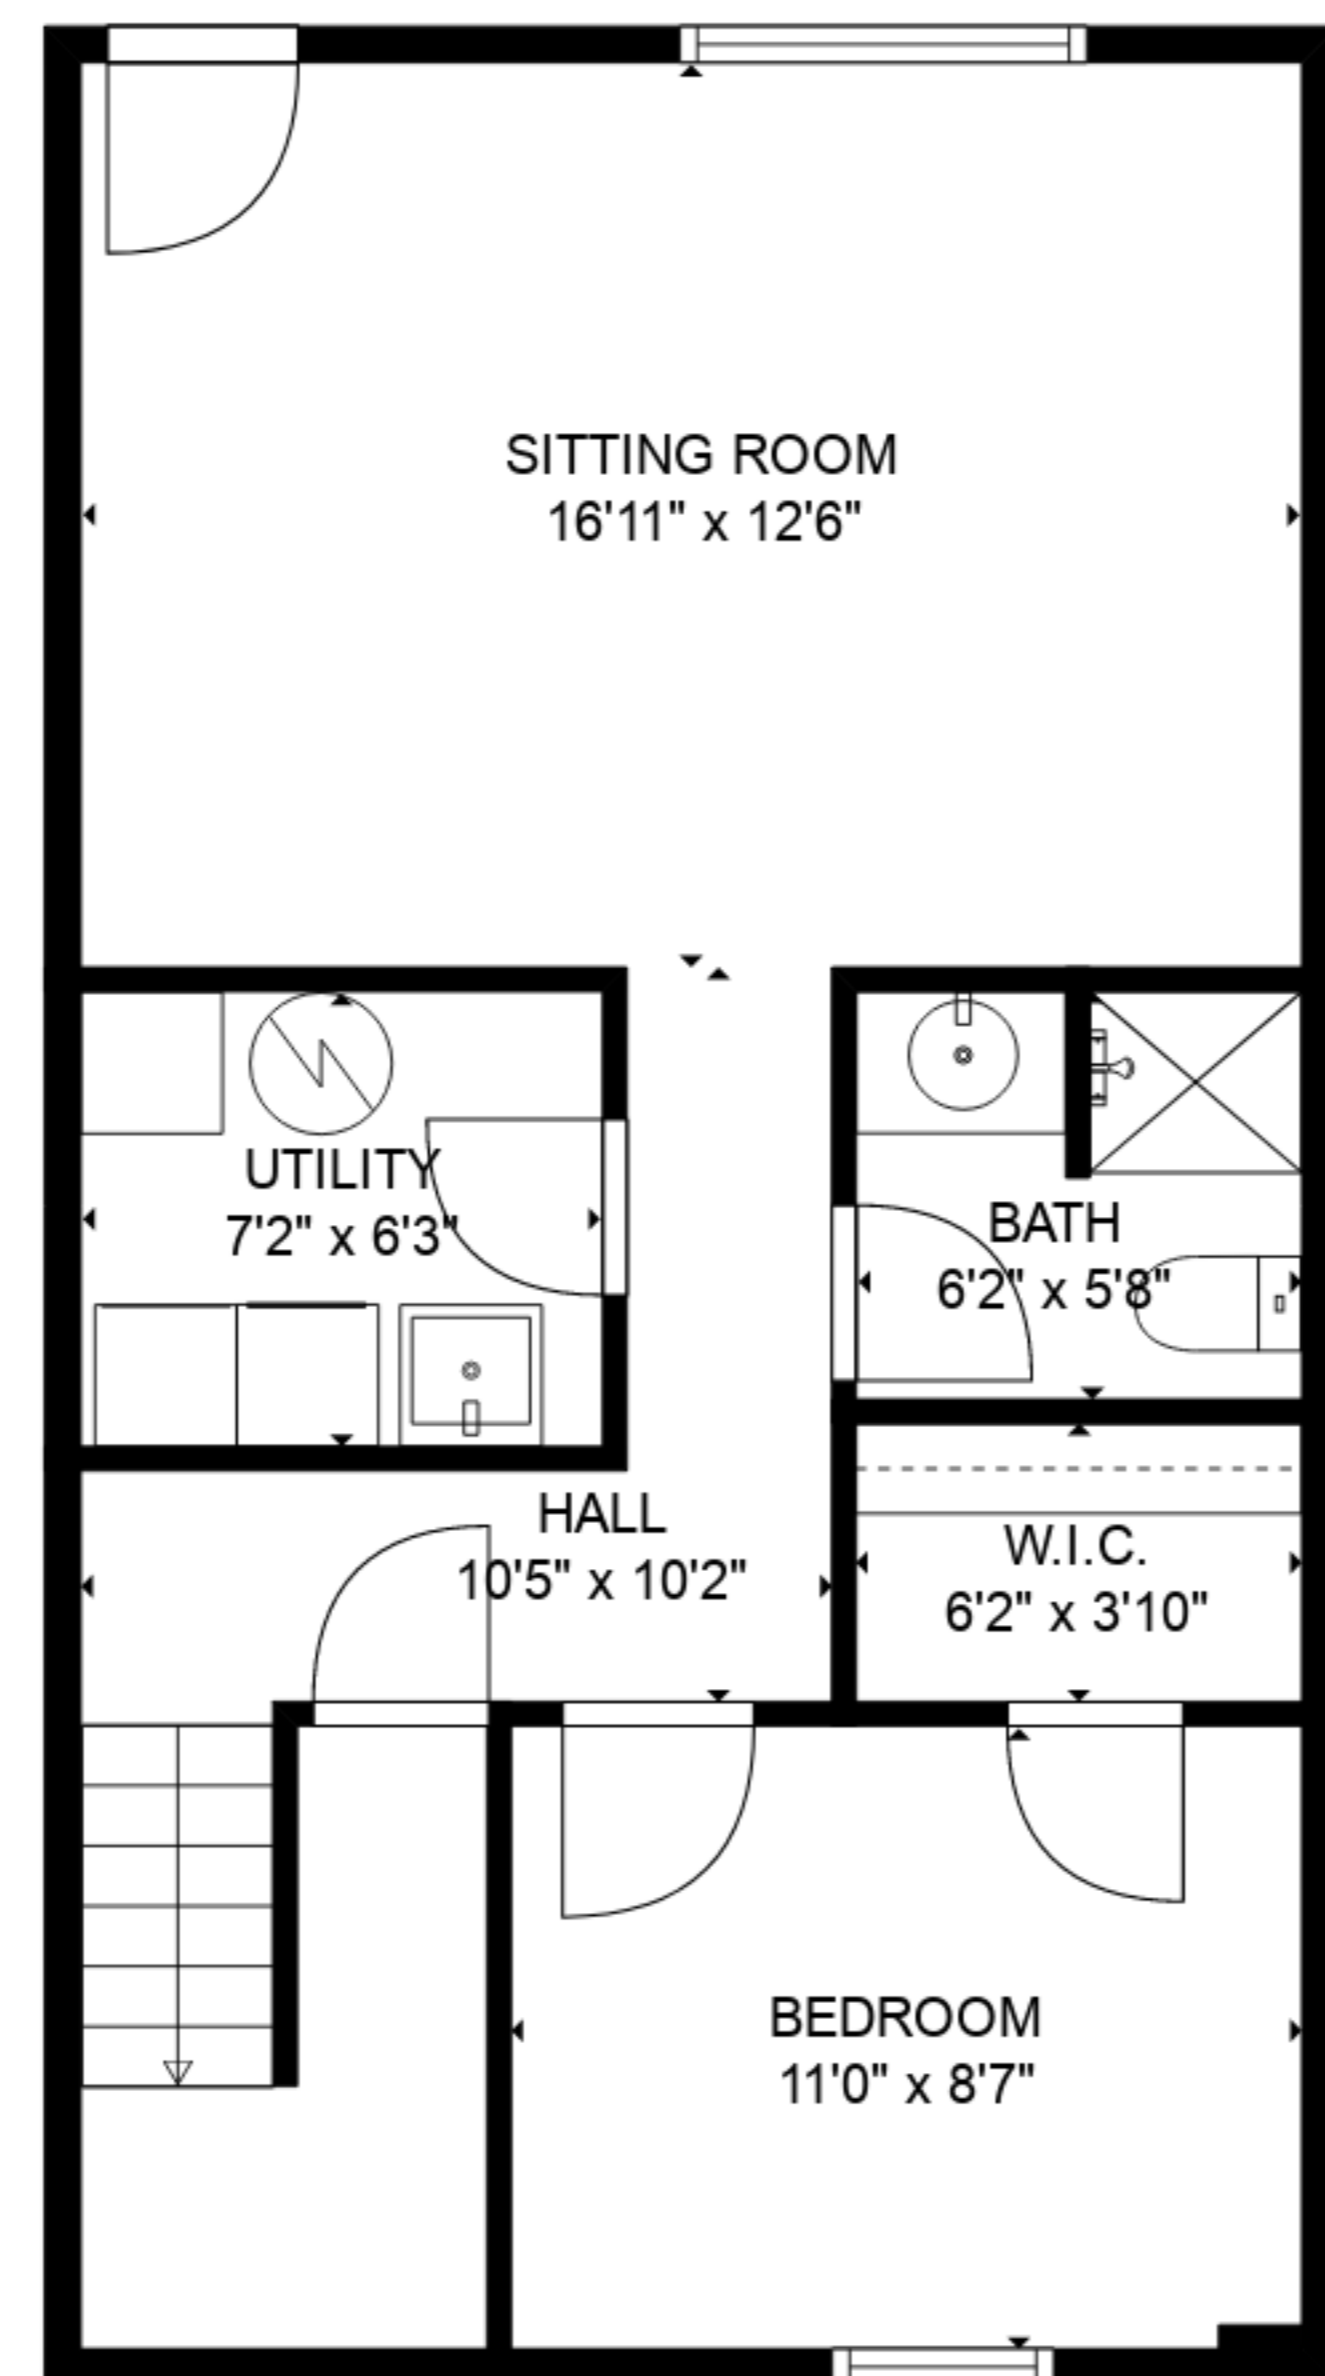

TOTAL: 1618 sq. ft
BELOW GROUND: 539 sq. ft, FLOOR 2: 539 sq. ft, FLOOR 3: 540 sq. ft
EXCLUDED AREAS: DECK: 241 sq. ft, BAY WINDOW: 5 sq. ft

TOTAL: 1618 sq. ft
 BELOW GROUND: 539 sq. ft, FLOOR 2: 539 sq. ft, FLOOR 3: 540 sq. ft
 EXCLUDED AREAS: DECK: 241 sq. ft, BAY WINDOW: 5 sq. ft

TOTAL: 1618 sq. ft
 BELOW GROUND: 539 sq. ft, FLOOR 2: 539 sq. ft, FLOOR 3: 540 sq. ft
 EXCLUDED AREAS: DECK: 241 sq. ft, BAY WINDOW: 5 sq. ft

FLOOR 2

FLOOR 3

FLOOR 1

TOTAL: 1618 sq. ft
 BELOW GROUND: 539 sq. ft, FLOOR 2: 539 sq. ft, FLOOR 3: 540 sq. ft
 EXCLUDED AREAS: DECK: 241 sq. ft, BAY WINDOW: 5 sq. ft