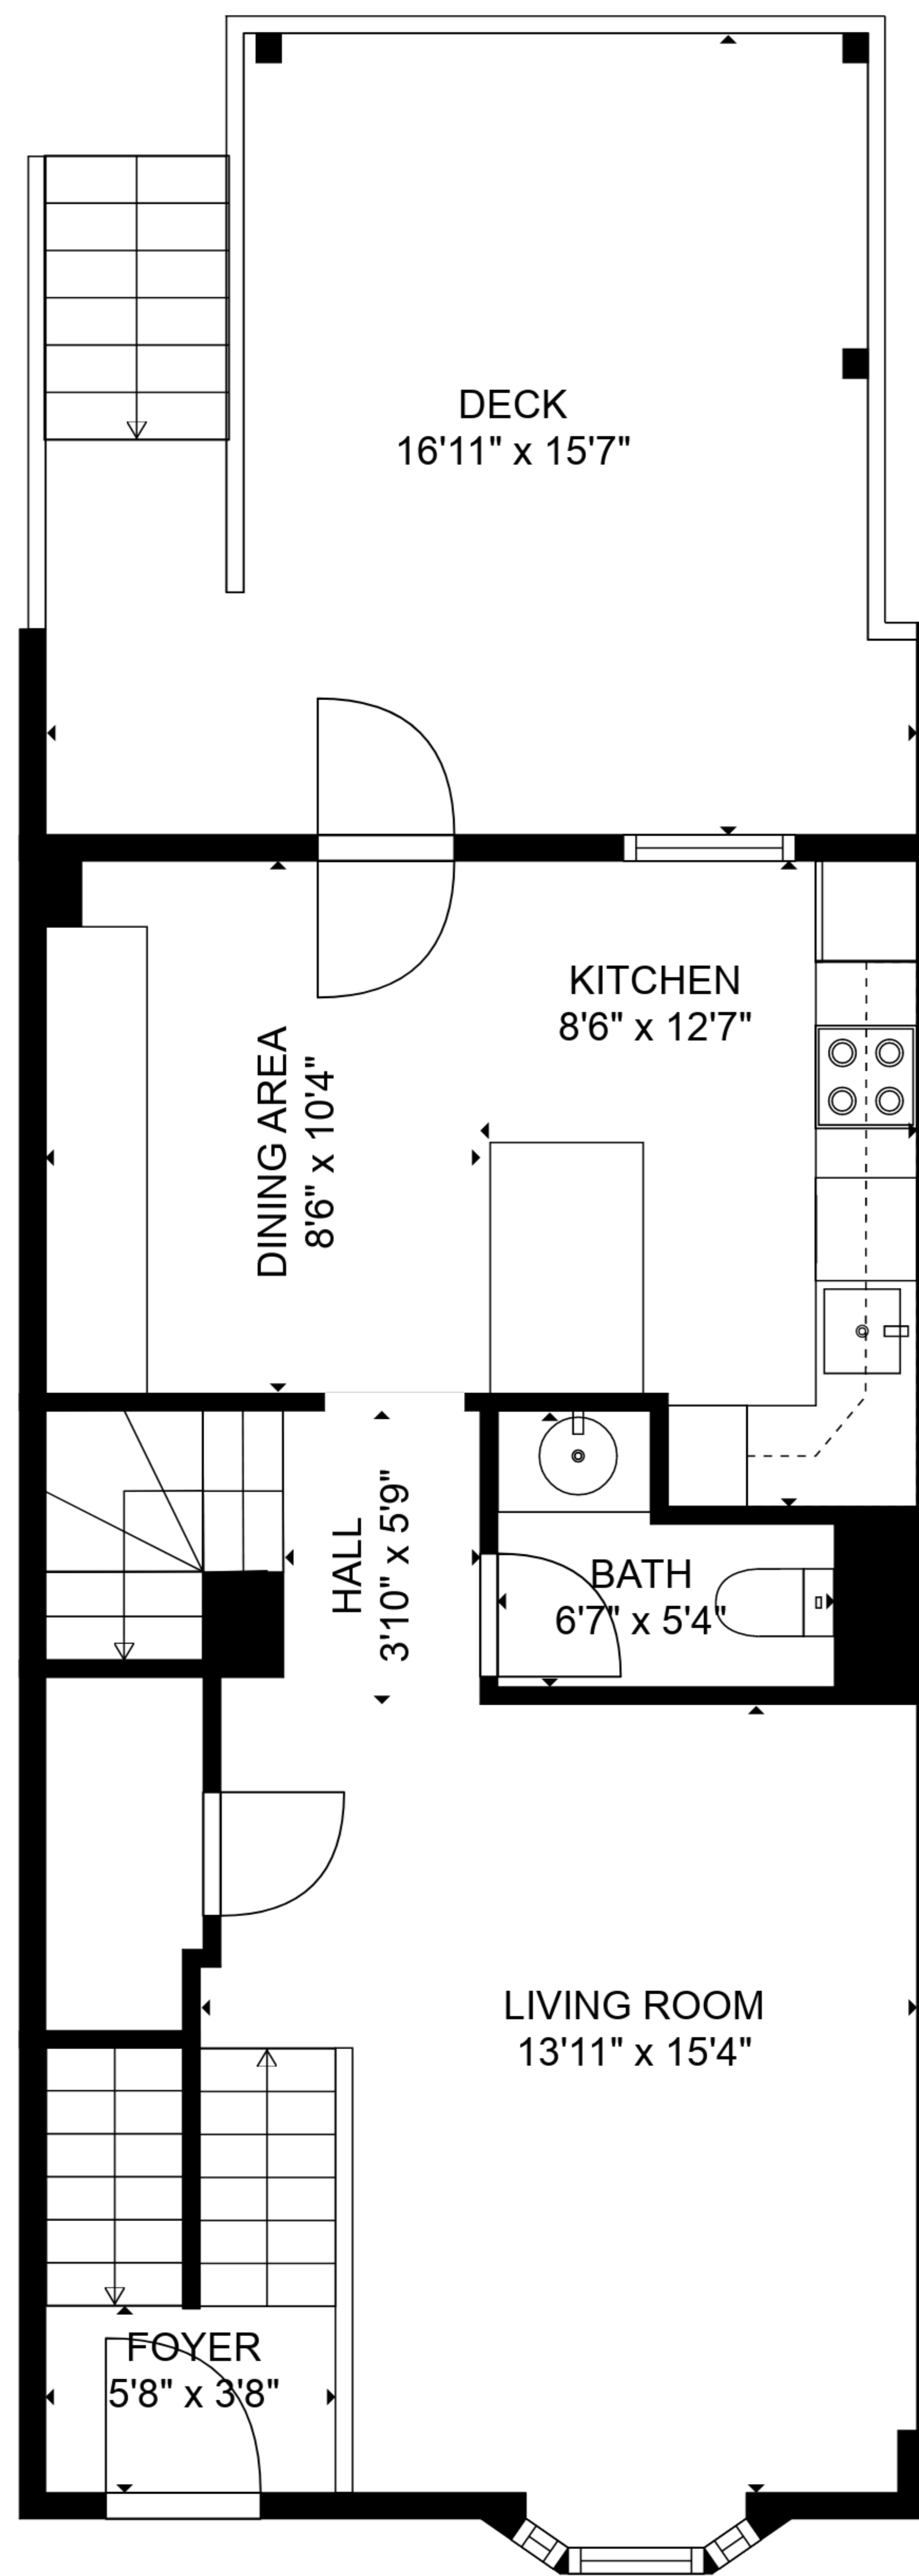

TOTAL: 1618 sq. ft
BELOW GROUND: 539 sq. ft, FLOOR 2: 539 sq. ft, FLOOR 3: 540 sq. ft
EXCLUDED AREAS: DECK: 241 sq. ft, BAY WINDOW: 5 sq. ft

TOTAL: 1618 sq. ft
 BELOW GROUND: 539 sq. ft, FLOOR 2: 539 sq. ft, FLOOR 3: 540 sq. ft
 EXCLUDED AREAS: DECK: 241 sq. ft, BAY WINDOW: 5 sq. ft

TOTAL: 1618 sq. ft
 BELOW GROUND: 539 sq. ft, FLOOR 2: 539 sq. ft, FLOOR 3: 540 sq. ft
 EXCLUDED AREAS: DECK: 241 sq. ft, BAY WINDOW: 5 sq. ft

FLOOR 2

FLOOR 3

FLOOR 1

TOTAL: 1618 sq. ft
 BELOW GROUND: 539 sq. ft, FLOOR 2: 539 sq. ft, FLOOR 3: 540 sq. ft
 EXCLUDED AREAS: DECK: 241 sq. ft, BAY WINDOW: 5 sq. ft