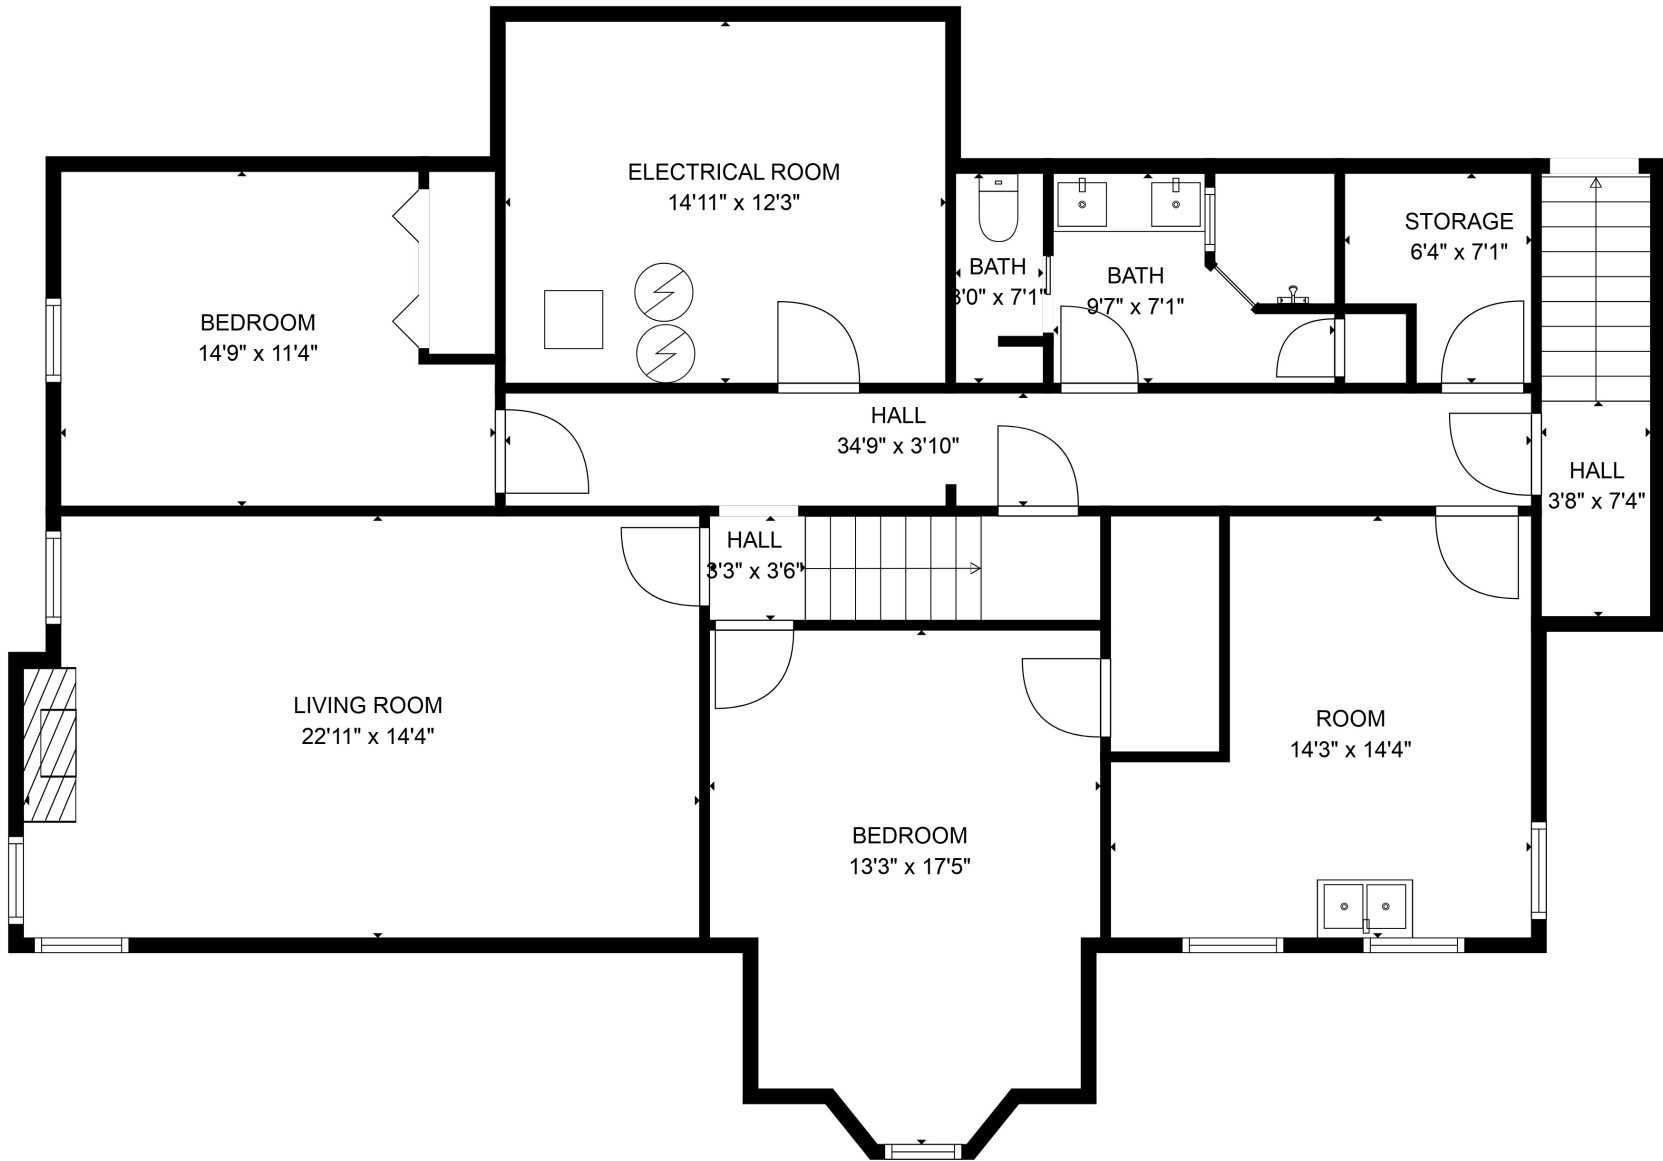

**TOTAL: 2792 sq. ft**  
 BELOW GROUND: 1287 sq. ft, FLOOR 2: 1505 sq. ft  
 EXCLUDED AREAS: ELECTRICAL ROOM: 183 sq. ft, STORAGE: 39 sq. ft

FLOOR PLAN CREATED BY CUBICASA APP. MEASUREMENTS DEEMED HIGHLY RELIABLE BUT NOT GUARANTEED.