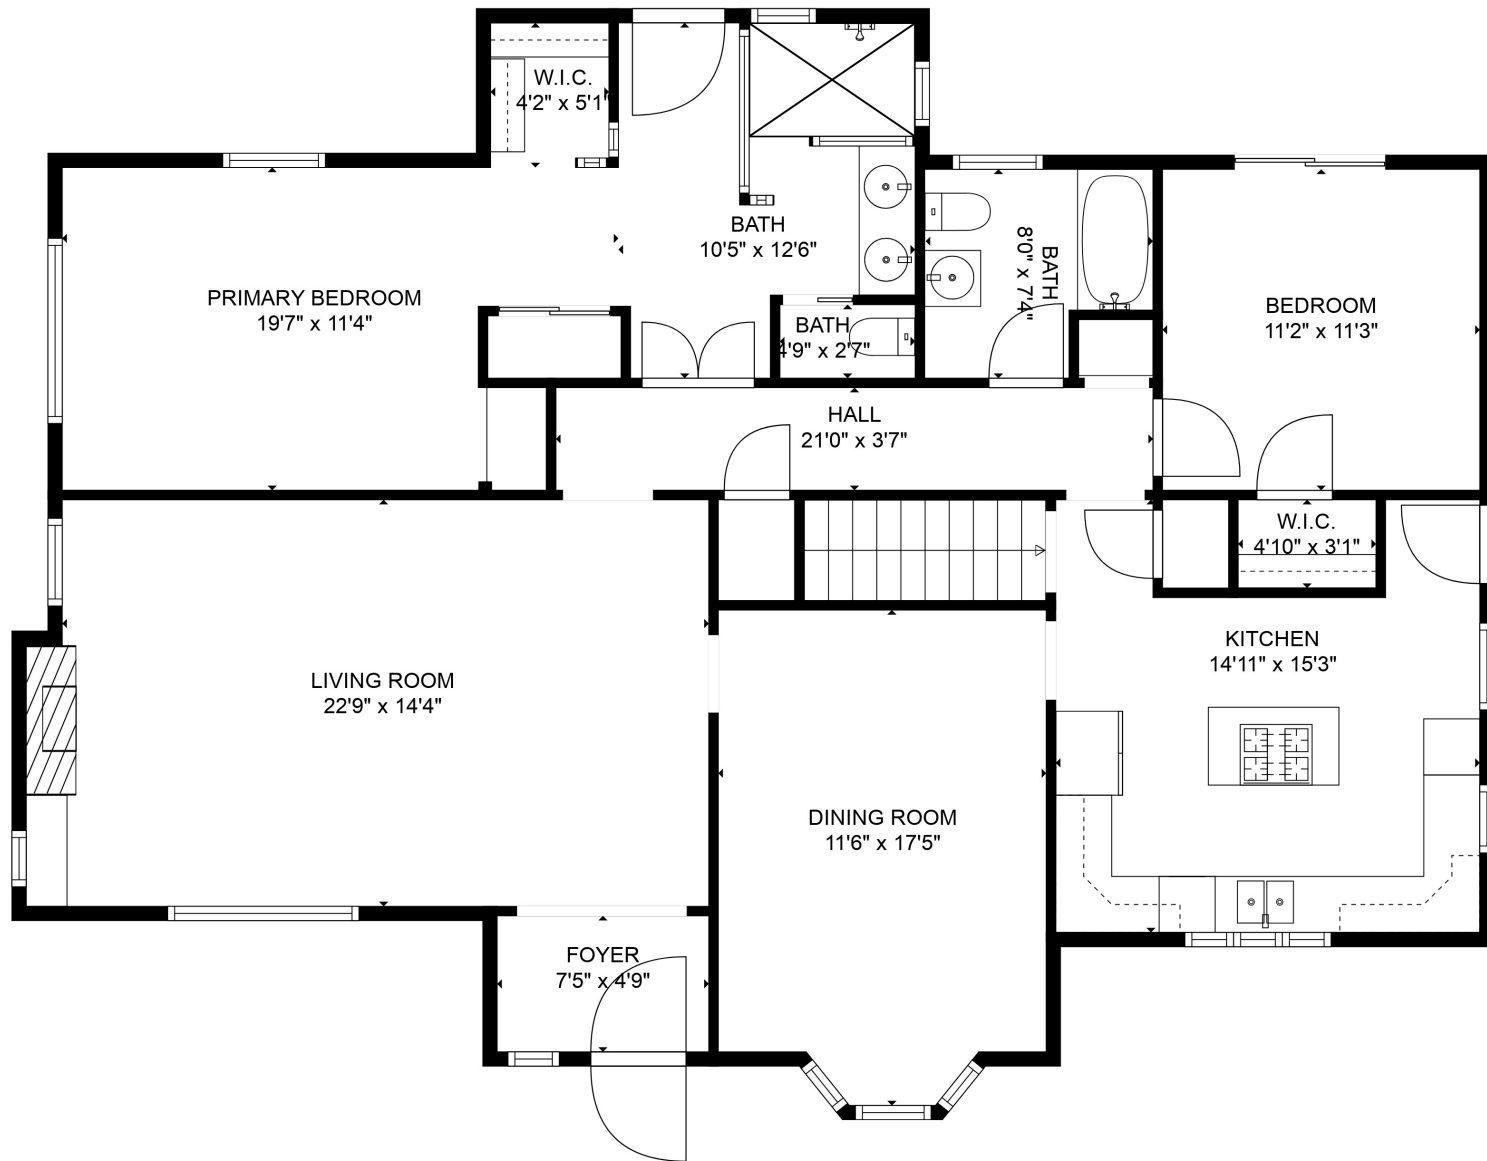

**TOTAL: 2792 sq. ft**  
 BELOW GROUND: 1287 sq. ft, FLOOR 2: 1505 sq. ft  
 EXCLUDED AREAS: ELECTRICAL ROOM: 183 sq. ft, STORAGE: 39 sq. ft

FLOOR PLAN CREATED BY CUBICASA APP. MEASUREMENTS DEEMED HIGHLY RELIABLE BUT NOT GUARANTEED.