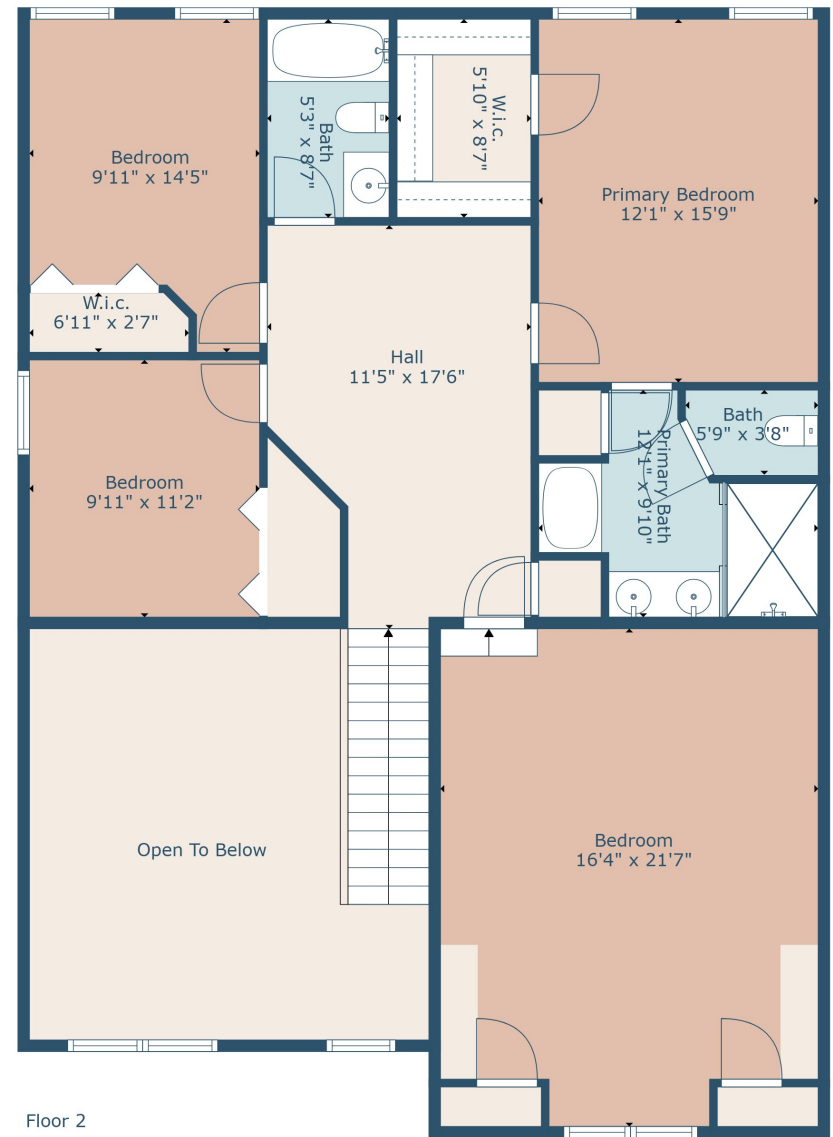

Floor 1

Floor 2

TOTAL: 2489 sq. ft
 FLOOR 1: 1210 sq. ft, FLOOR 2: 1279 sq. ft
 EXCLUDED AREAS: GARAGE: 349 sq. ft, OPEN TO BELOW: 264 sq. ft, LOW CEILING: 24 sq. ft

Measurements Are Calculated By Cubicasa Technology. Deemed Highly Reliable But Not Guaranteed.

TOTAL: 2489 sq. ft

FLOOR 1: 1210 sq. ft, FLOOR 2: 1279 sq. ft

EXCLUDED AREAS: GARAGE: 349 sq. ft, OPEN TO BELOW: 264 sq. ft, LOW CEILING: 24 sq. ft

Measurements Are Calculated By Cubicasa Technology. Deemed Highly Reliable But Not Guaranteed.