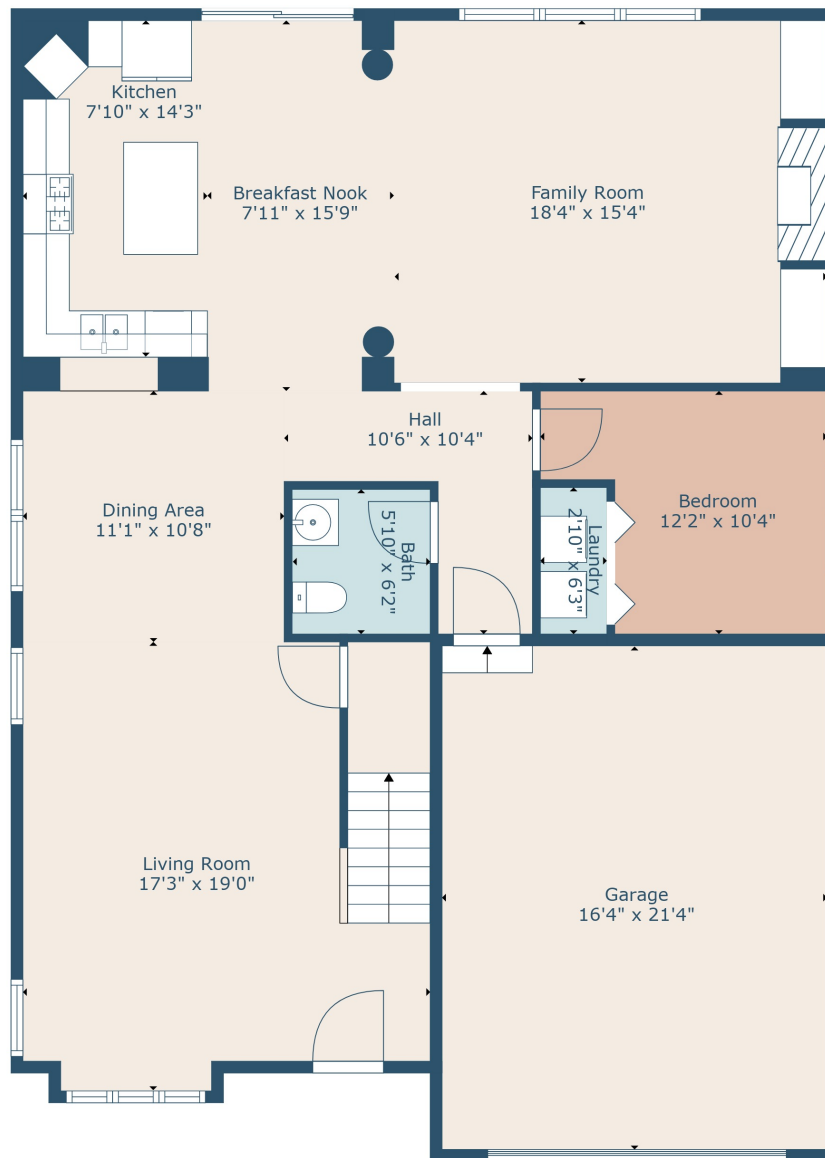

Floor 1

Floor 2

TOTAL: 2489 sq. ft
 FLOOR 1: 1210 sq. ft, FLOOR 2: 1279 sq. ft
 EXCLUDED AREAS: GARAGE: 349 sq. ft, OPEN TO BELOW: 264 sq. ft, LOW CEILING: 24 sq. ft

Measurements Are Calculated By Cubicasa Technology. Deemed Highly Reliable But Not Guaranteed.

TOTAL: 2489 sq. ft

FLOOR 1: 1210 sq. ft, FLOOR 2: 1279 sq. ft

EXCLUDED AREAS: GARAGE: 349 sq. ft, OPEN TO BELOW: 264 sq. ft, LOW CEILING: 24 sq. ft

Measurements Are Calculated By Cubicasa Technology. Deemed Highly Reliable But Not Guaranteed.