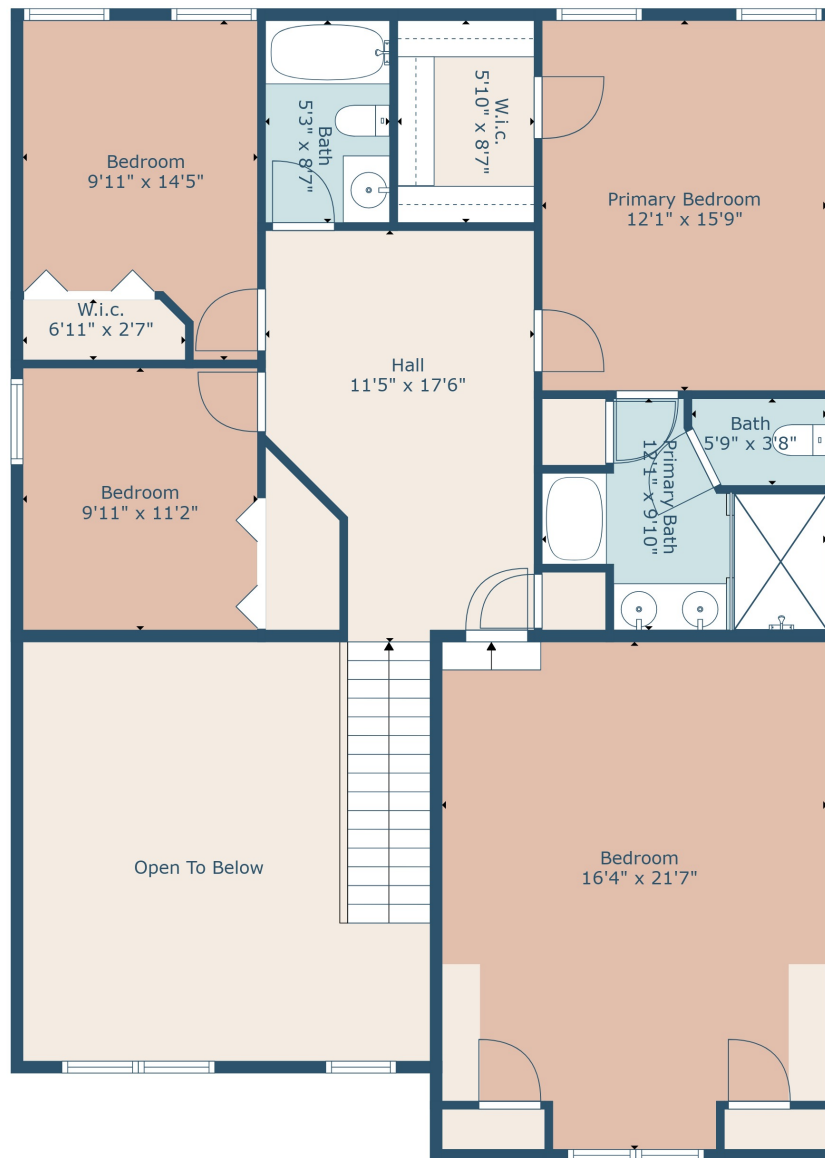

Floor 1

Floor 2

TOTAL: 2489 sq. ft
 FLOOR 1: 1210 sq. ft, FLOOR 2: 1279 sq. ft
 EXCLUDED AREAS: GARAGE: 349 sq. ft, OPEN TO BELOW: 264 sq. ft, LOW CEILING: 24 sq. ft

Measurements Are Calculated By Cubicasa Technology. Deemed Highly Reliable But Not Guaranteed.

TOTAL: 2489 sq. ft

FLOOR 1: 1210 sq. ft, FLOOR 2: 1279 sq. ft

EXCLUDED AREAS: GARAGE: 349 sq. ft, OPEN TO BELOW: 264 sq. ft, LOW CEILING: 24 sq. ft

Measurements Are Calculated By Cubicasa Technology. Deemed Highly Reliable But Not Guaranteed.