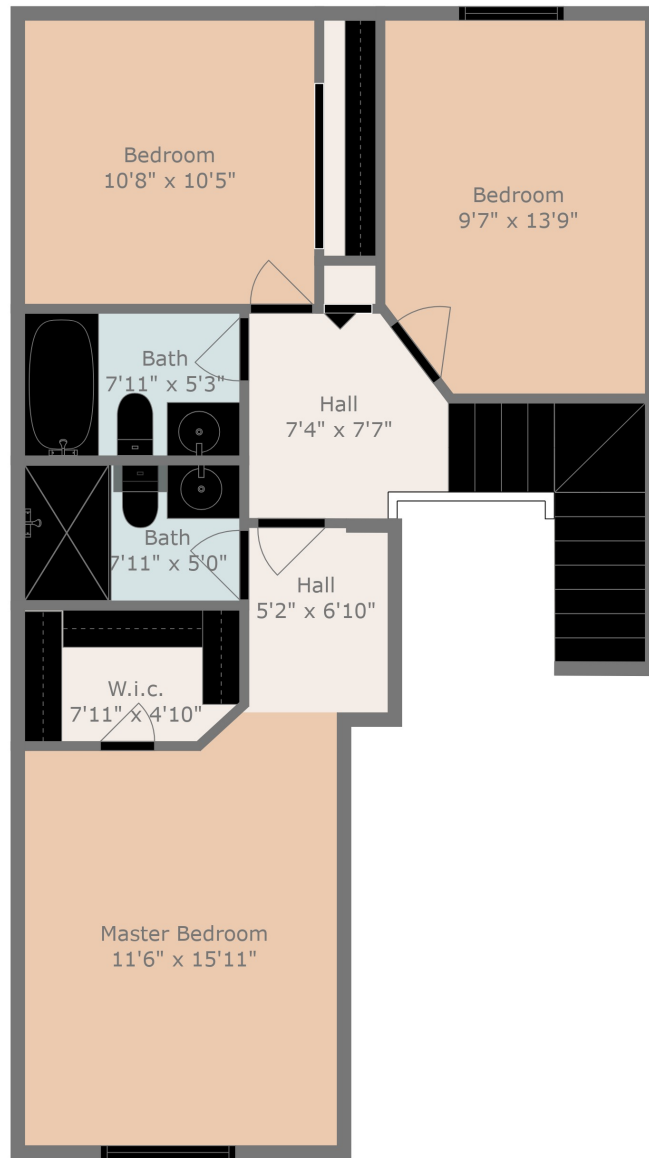

Floor 1

Floor 2

Total scanned area: 2059 sq. ft

Dimensions Are Deemed Highly Reliable, But Approximate. Actual Measurements May Vary.

Total scanned area: 2059 sq. ft

Dimensions Are Deemed Highly Reliable, But Approximate. Actual Measurements May Vary.

Total scanned area: 2059 sq. ft

Dimensions Are Deemed Highly Reliable, But Approximate. Actual Measurements May Vary.