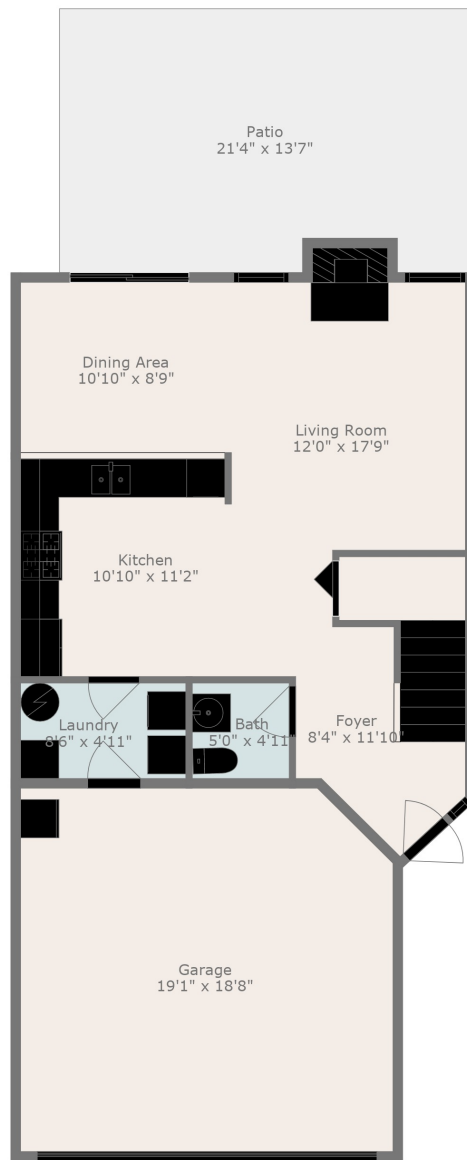

Floor 1

Floor 2

Total scanned area: 2059 sq. ft

Dimensions Are Deemed Highly Reliable, But Approximate. Actual Measurements May Vary.

Total scanned area: 2059 sq. ft

Dimensions Are Deemed Highly Reliable, But Approximate. Actual Measurements May Vary.

Total scanned area: 2059 sq. ft

Dimensions Are Deemed Highly Reliable, But Approximate. Actual Measurements May Vary.