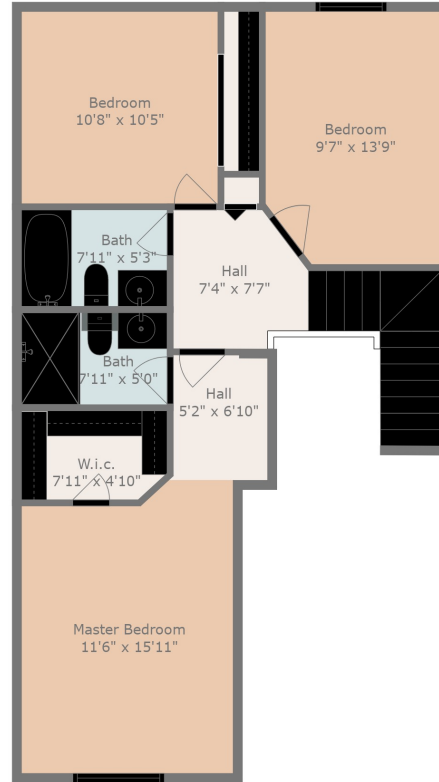

Floor 1

Floor 2

Total scanned area: 2059 sq. ft

Dimensions Are Deemed Highly Reliable, But Approximate. Actual Measurements May Vary.

Total scanned area: 2059 sq. ft

Dimensions Are Deemed Highly Reliable, But Approximate. Actual Measurements May Vary.

Total scanned area: 2059 sq. ft

Dimensions Are Deemed Highly Reliable, But Approximate. Actual Measurements May Vary.