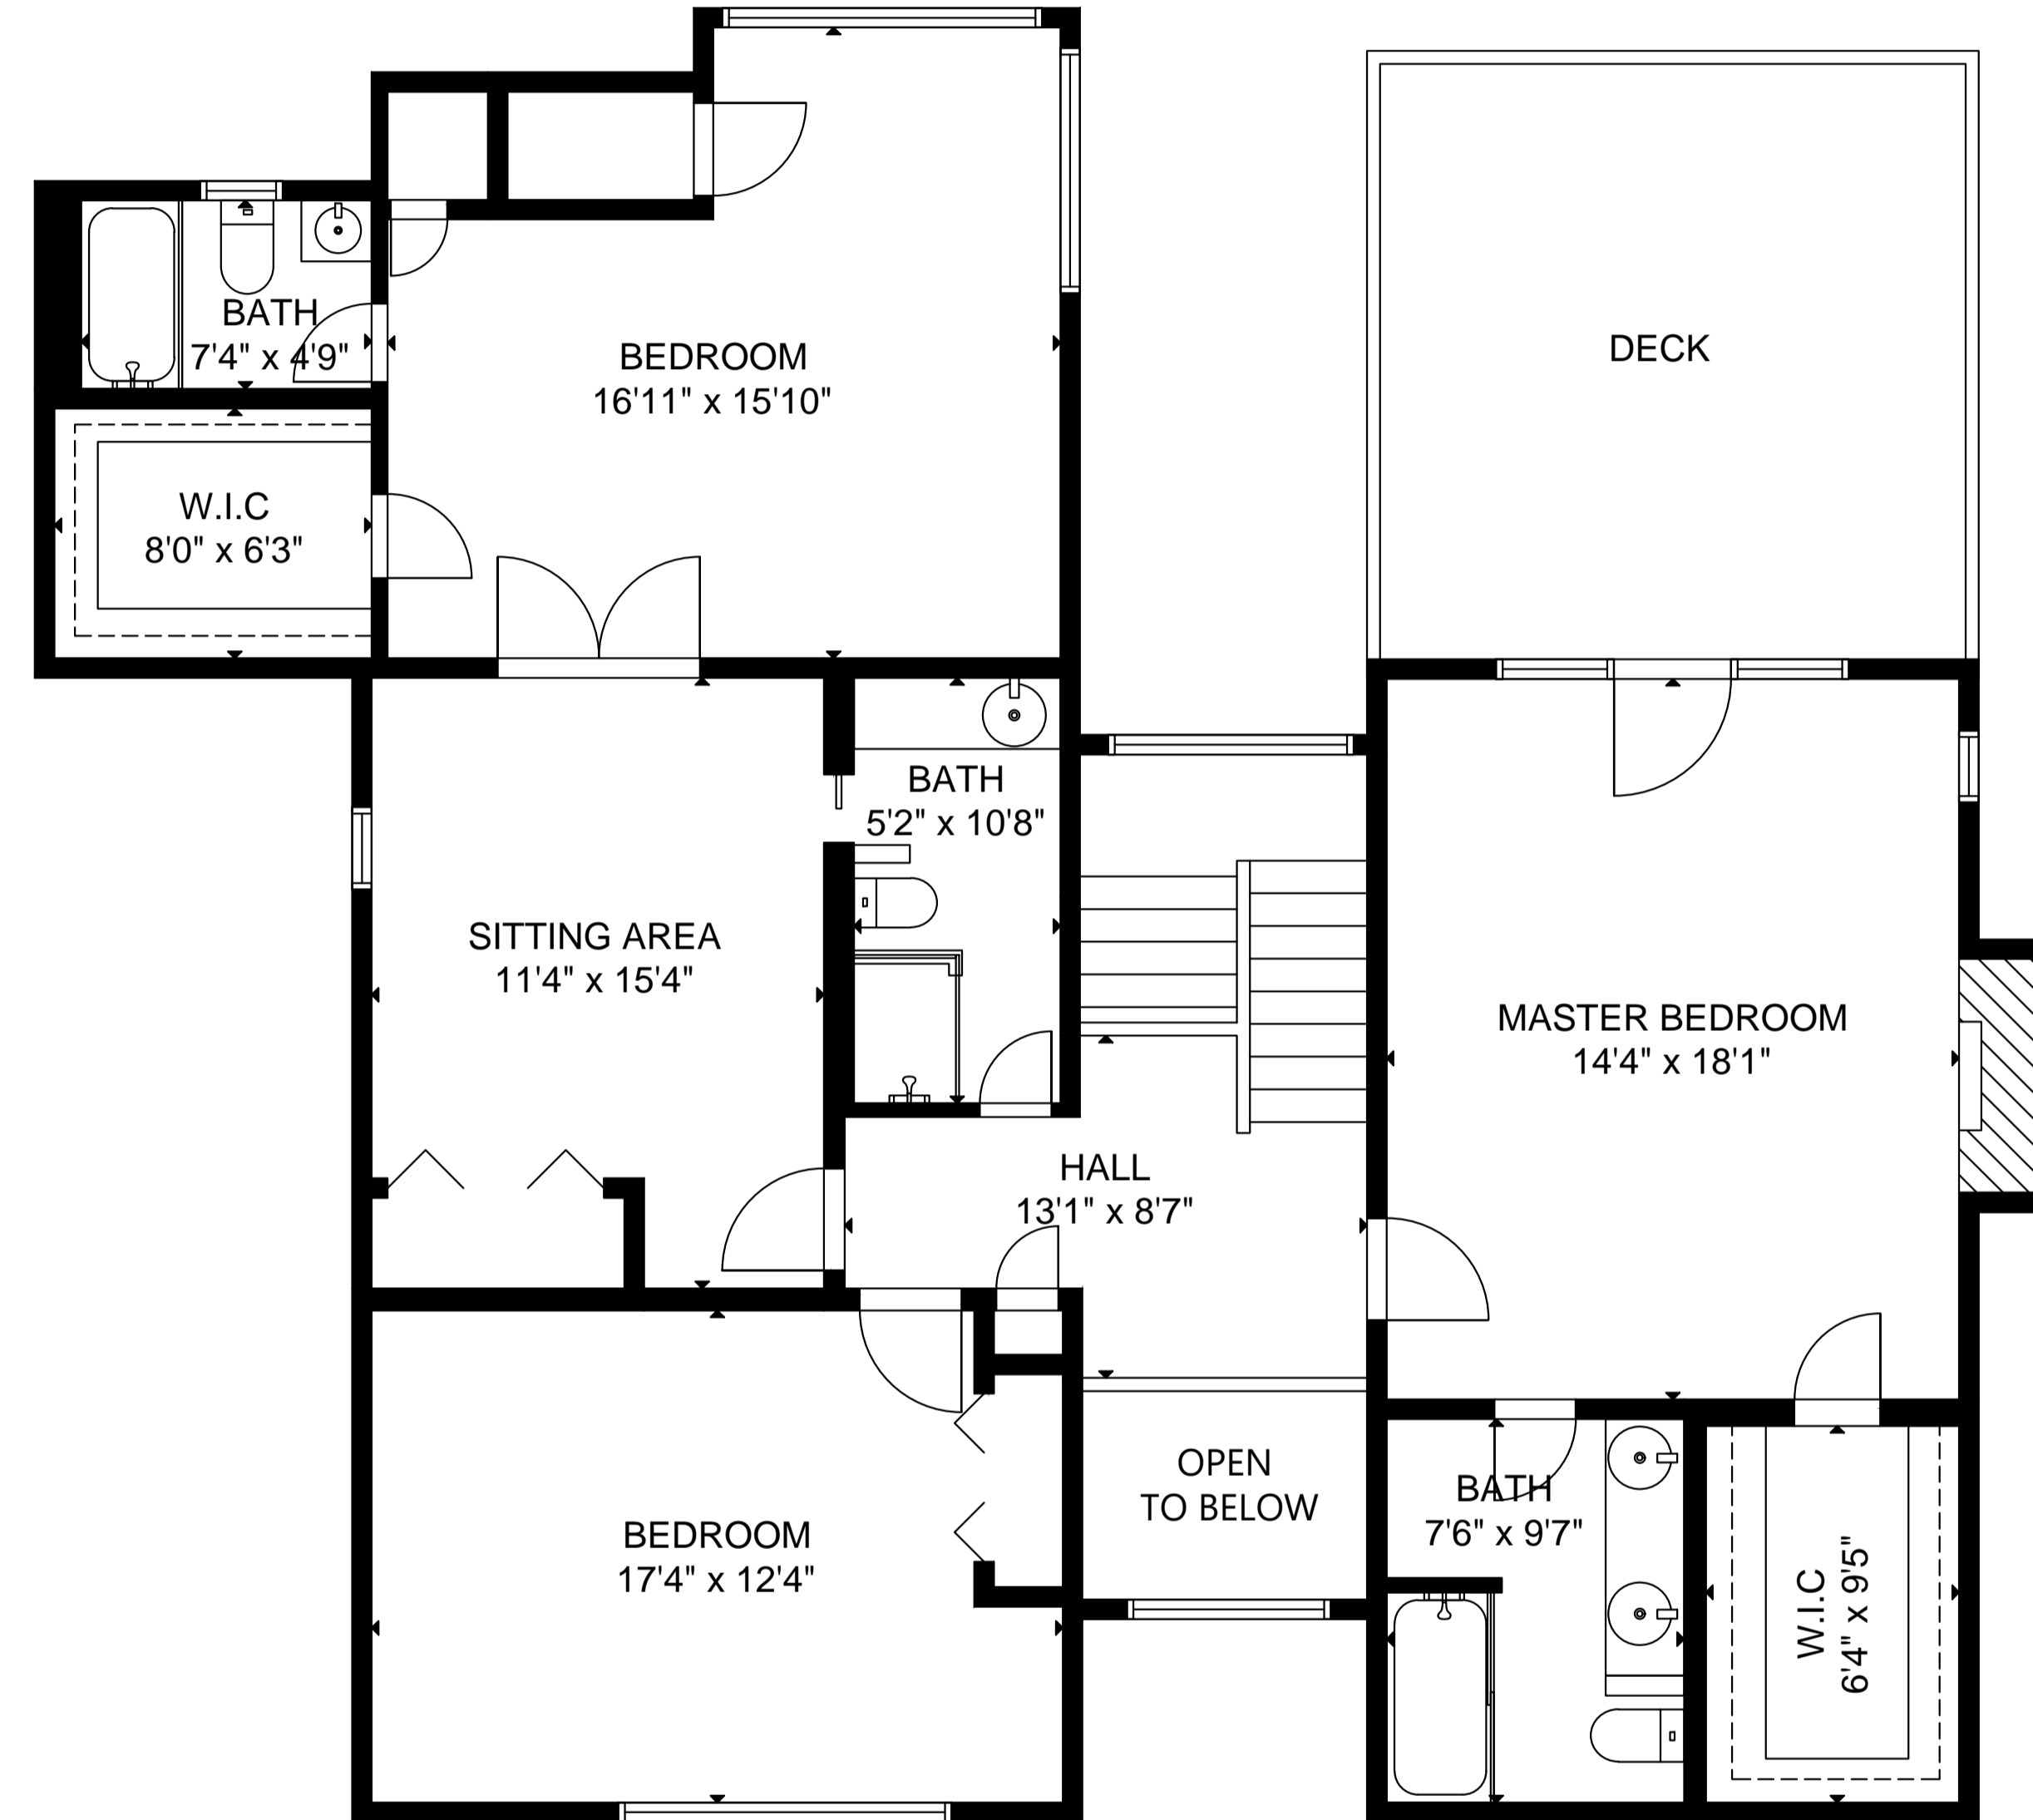

FLOOR 1

FLOOR 2

FLOOR 3

GROSS INTERNAL AREA
 TOTAL: 3,827 sq ft
 FLOOR 1: 1,000 sq ft, FLOOR 2: 1,425 sq ft
 FLOOR 3: 1,402 sq ft
 SIZE AND DIMENSIONS ARE APPROXIMATE, ACTUAL MAY VARY.