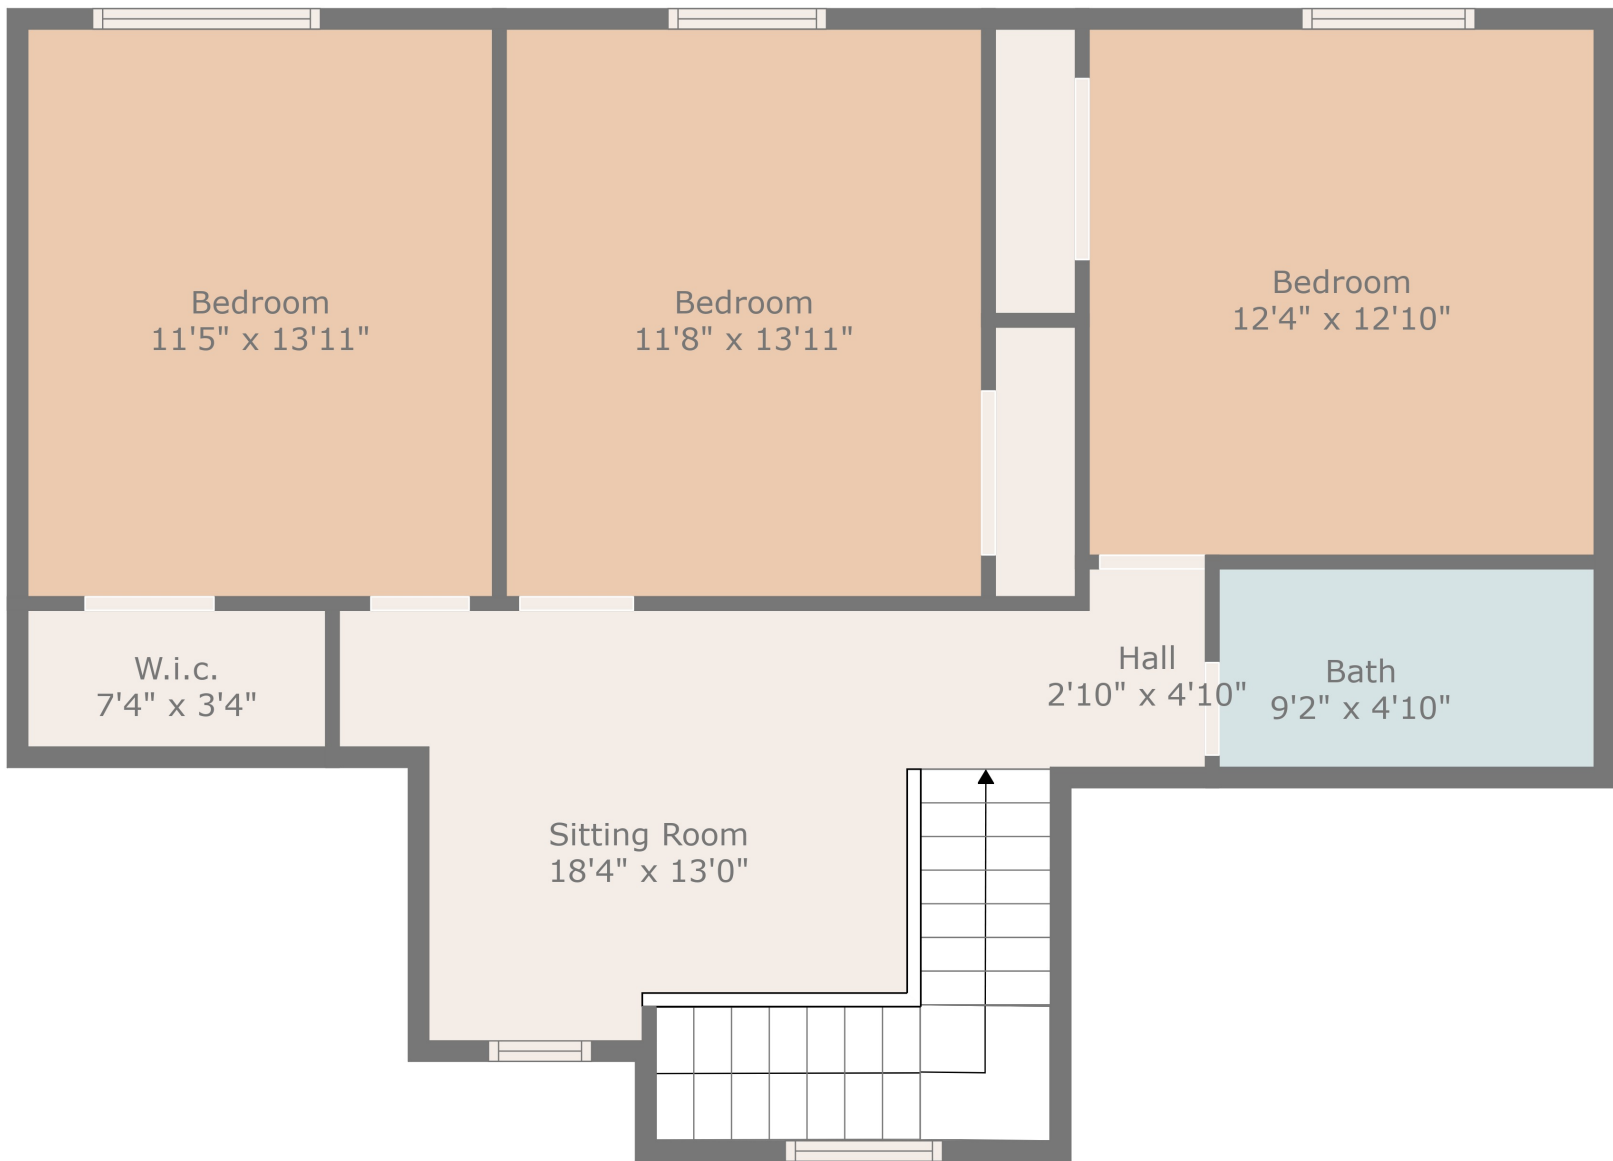

**TOTAL: 2022 sq. ft**  
**FLOOR 1: 1207 sq. ft, FLOOR 2: 815 sq. ft**  
**EXCLUDED AREAS: GARAGE: 773 sq. ft**

**TOTAL: 2022 sq. ft**  
FLOOR 1: 1207 sq. ft, FLOOR 2: 815 sq. ft  
EXCLUDED AREAS: GARAGE: 773 sq. ft

Floor Plan Created By Cubicasa App. Measurements Deemed Highly Reliable But Not Guaranteed.

**TOTAL: 2022 sq. ft**  
 FLOOR 1: 1207 sq. ft, FLOOR 2: 815 sq. ft  
 EXCLUDED AREAS: GARAGE: 773 sq. ft

Floor Plan Created By Cubicasa App. Measurements Deemed Highly Reliable But Not Guaranteed.