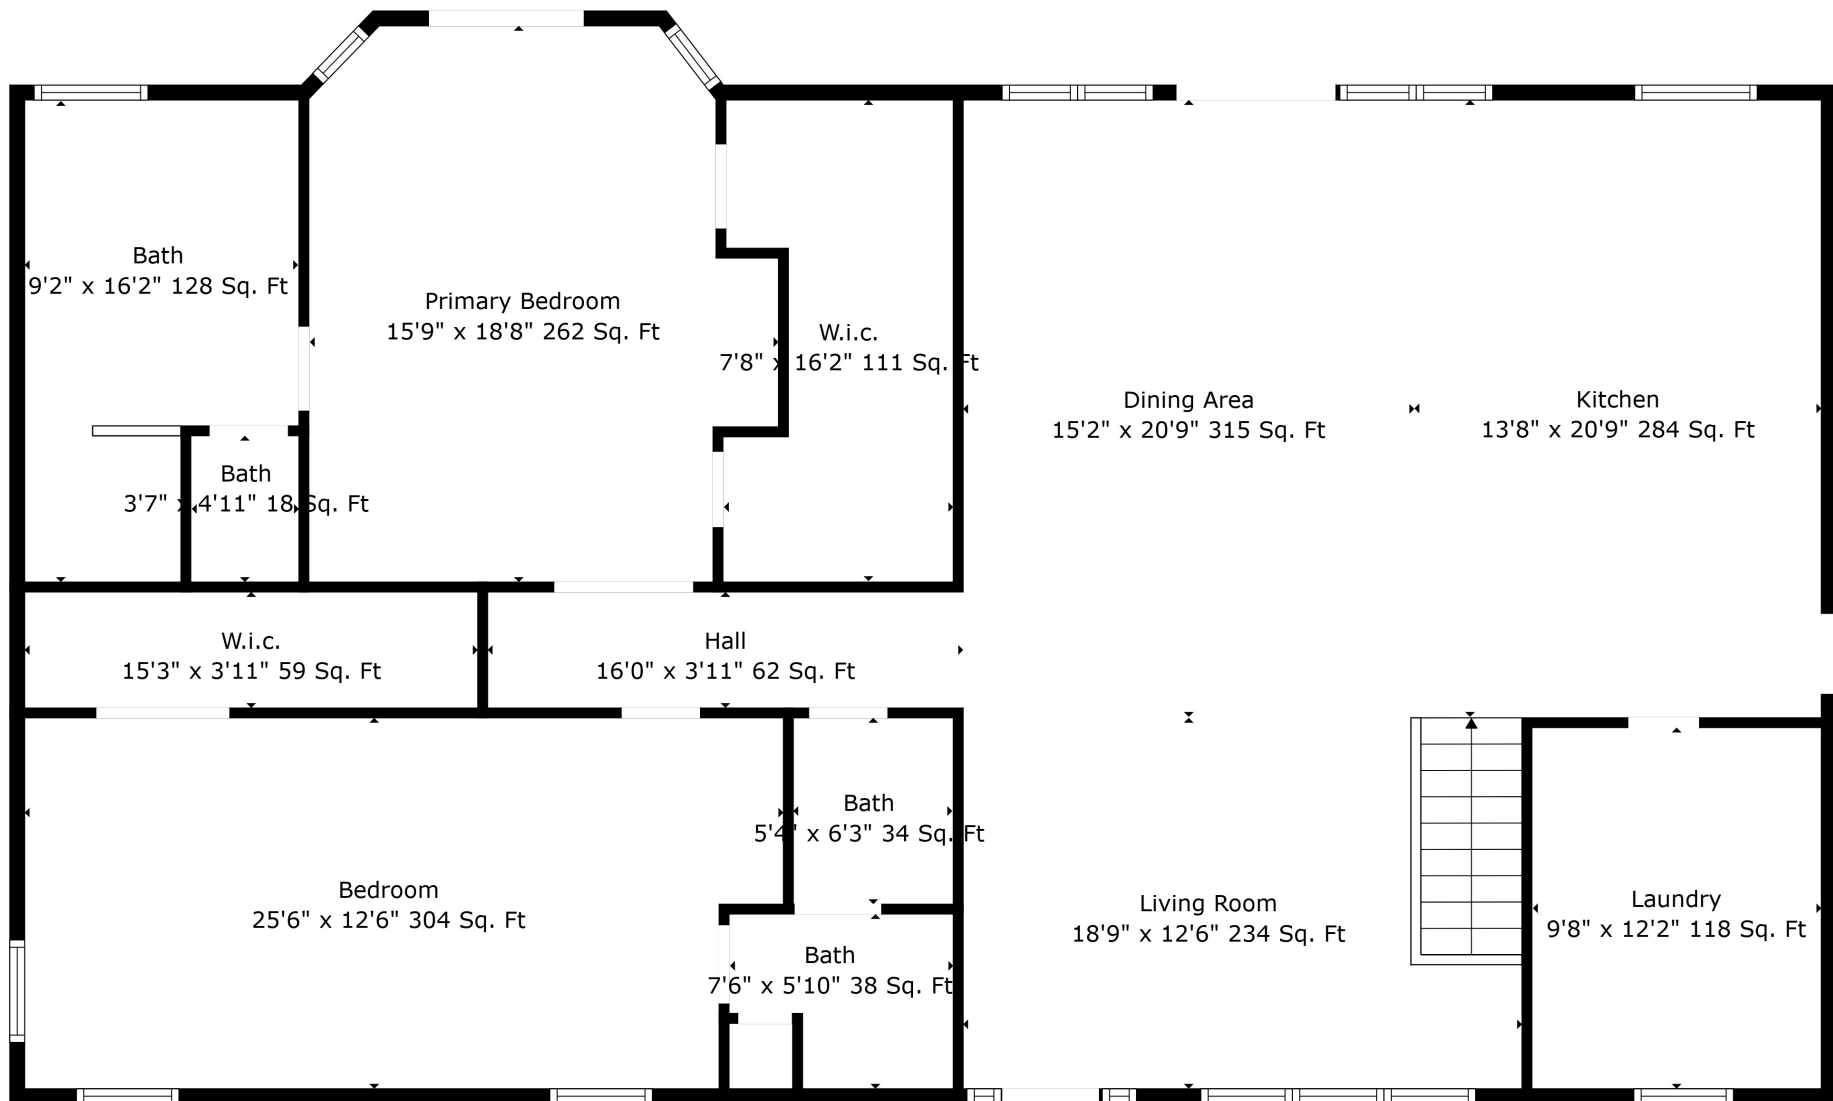

Floor 2

Floor 1

Total scanned area: 4280 sq. ft

Total scanned area: 4280 sq. ft

Total scanned area: 4280 sq. ft

Measurements Are Calculated By Cubicasa Technology. Deemed Highly Reliable But Not Guaranteed.