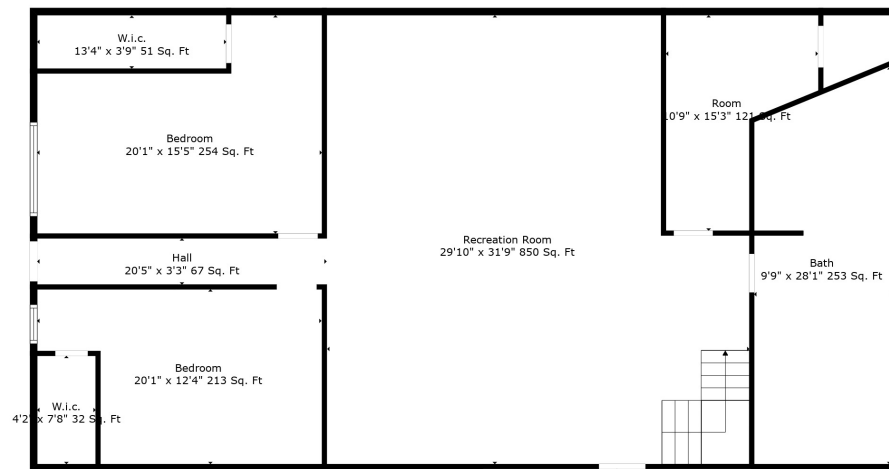

Floor 2

Floor 1

Total scanned area: 4280 sq. ft

Total scanned area: 4280 sq. ft

Total scanned area: 4280 sq. ft

Measurements Are Calculated By Cubicasa Technology. Deemed Highly Reliable But Not Guaranteed.