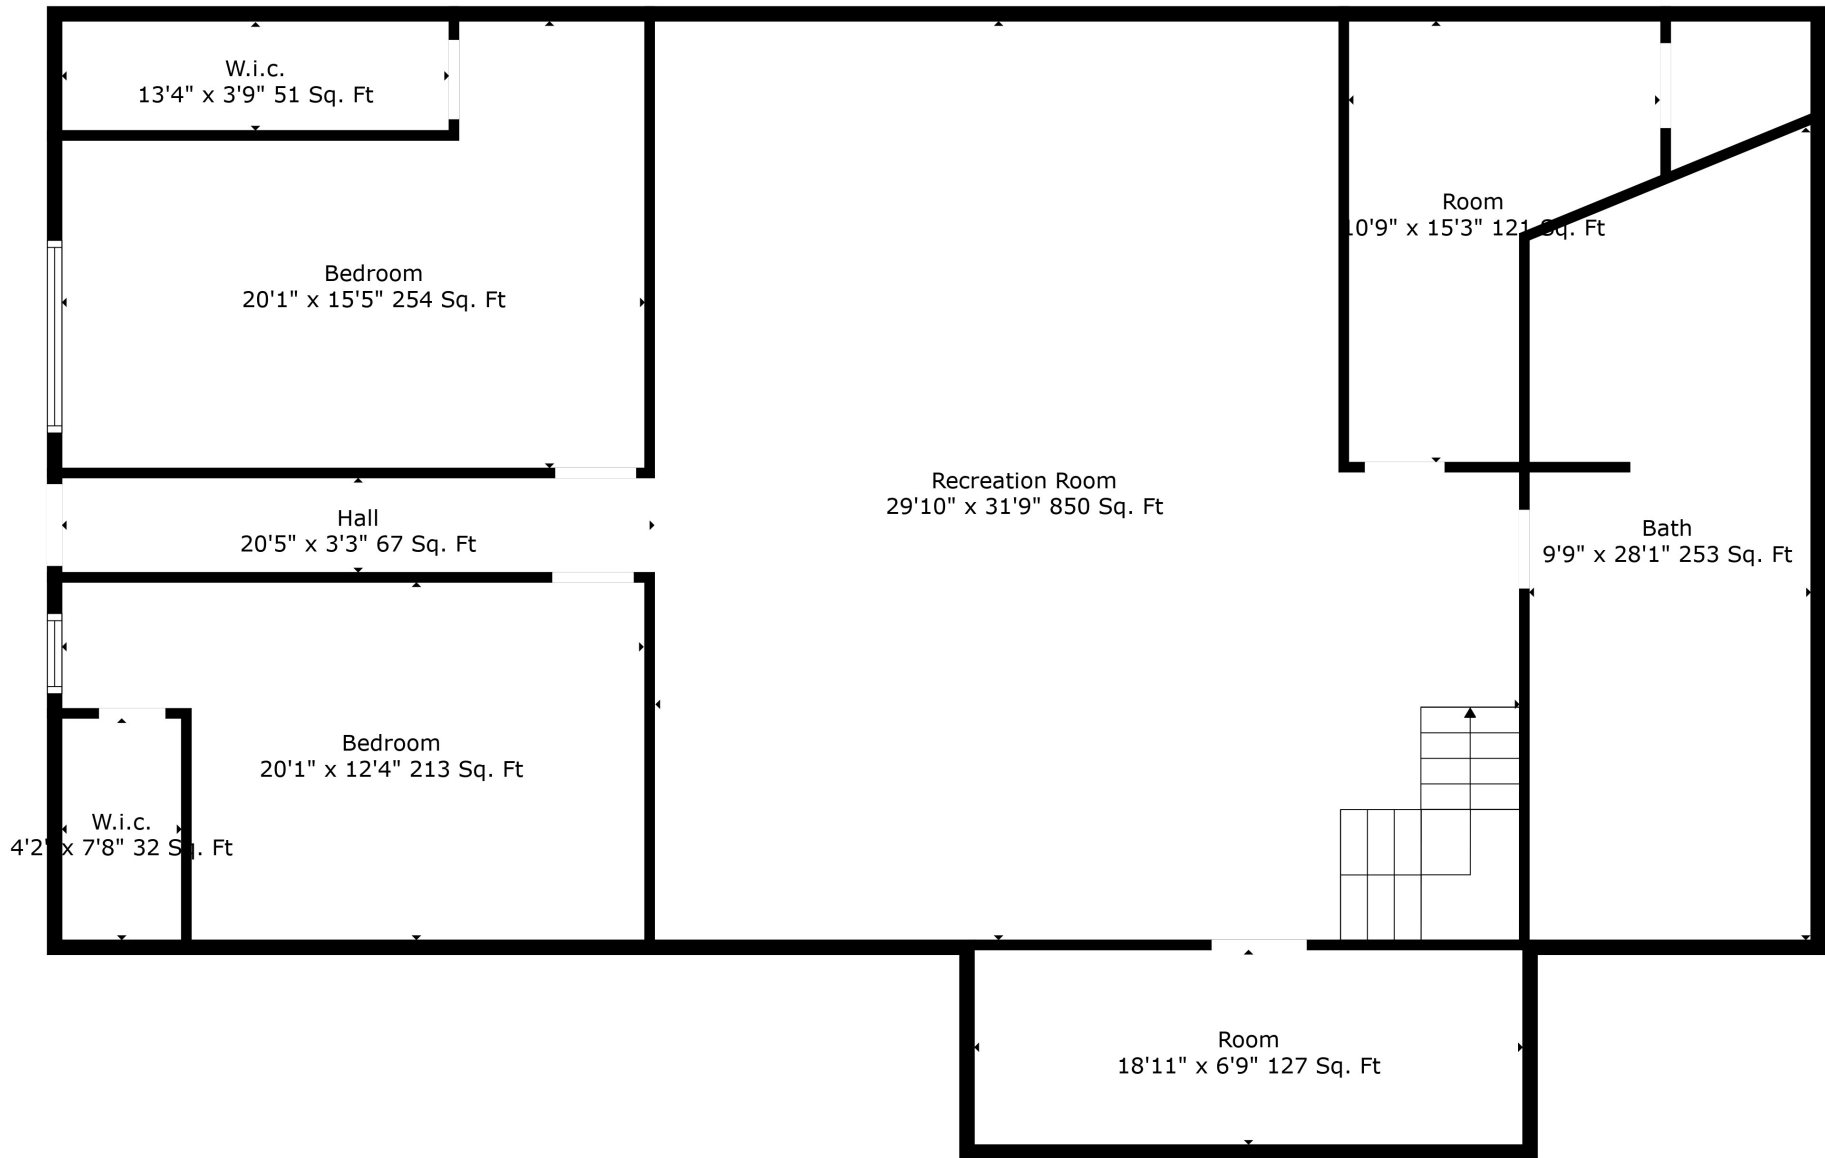

Floor 2

Floor 1

Total scanned area: 4280 sq. ft

Total scanned area: 4280 sq. ft

Total scanned area: 4280 sq. ft

Measurements Are Calculated By Cubicasa Technology. Deemed Highly Reliable But Not Guaranteed.