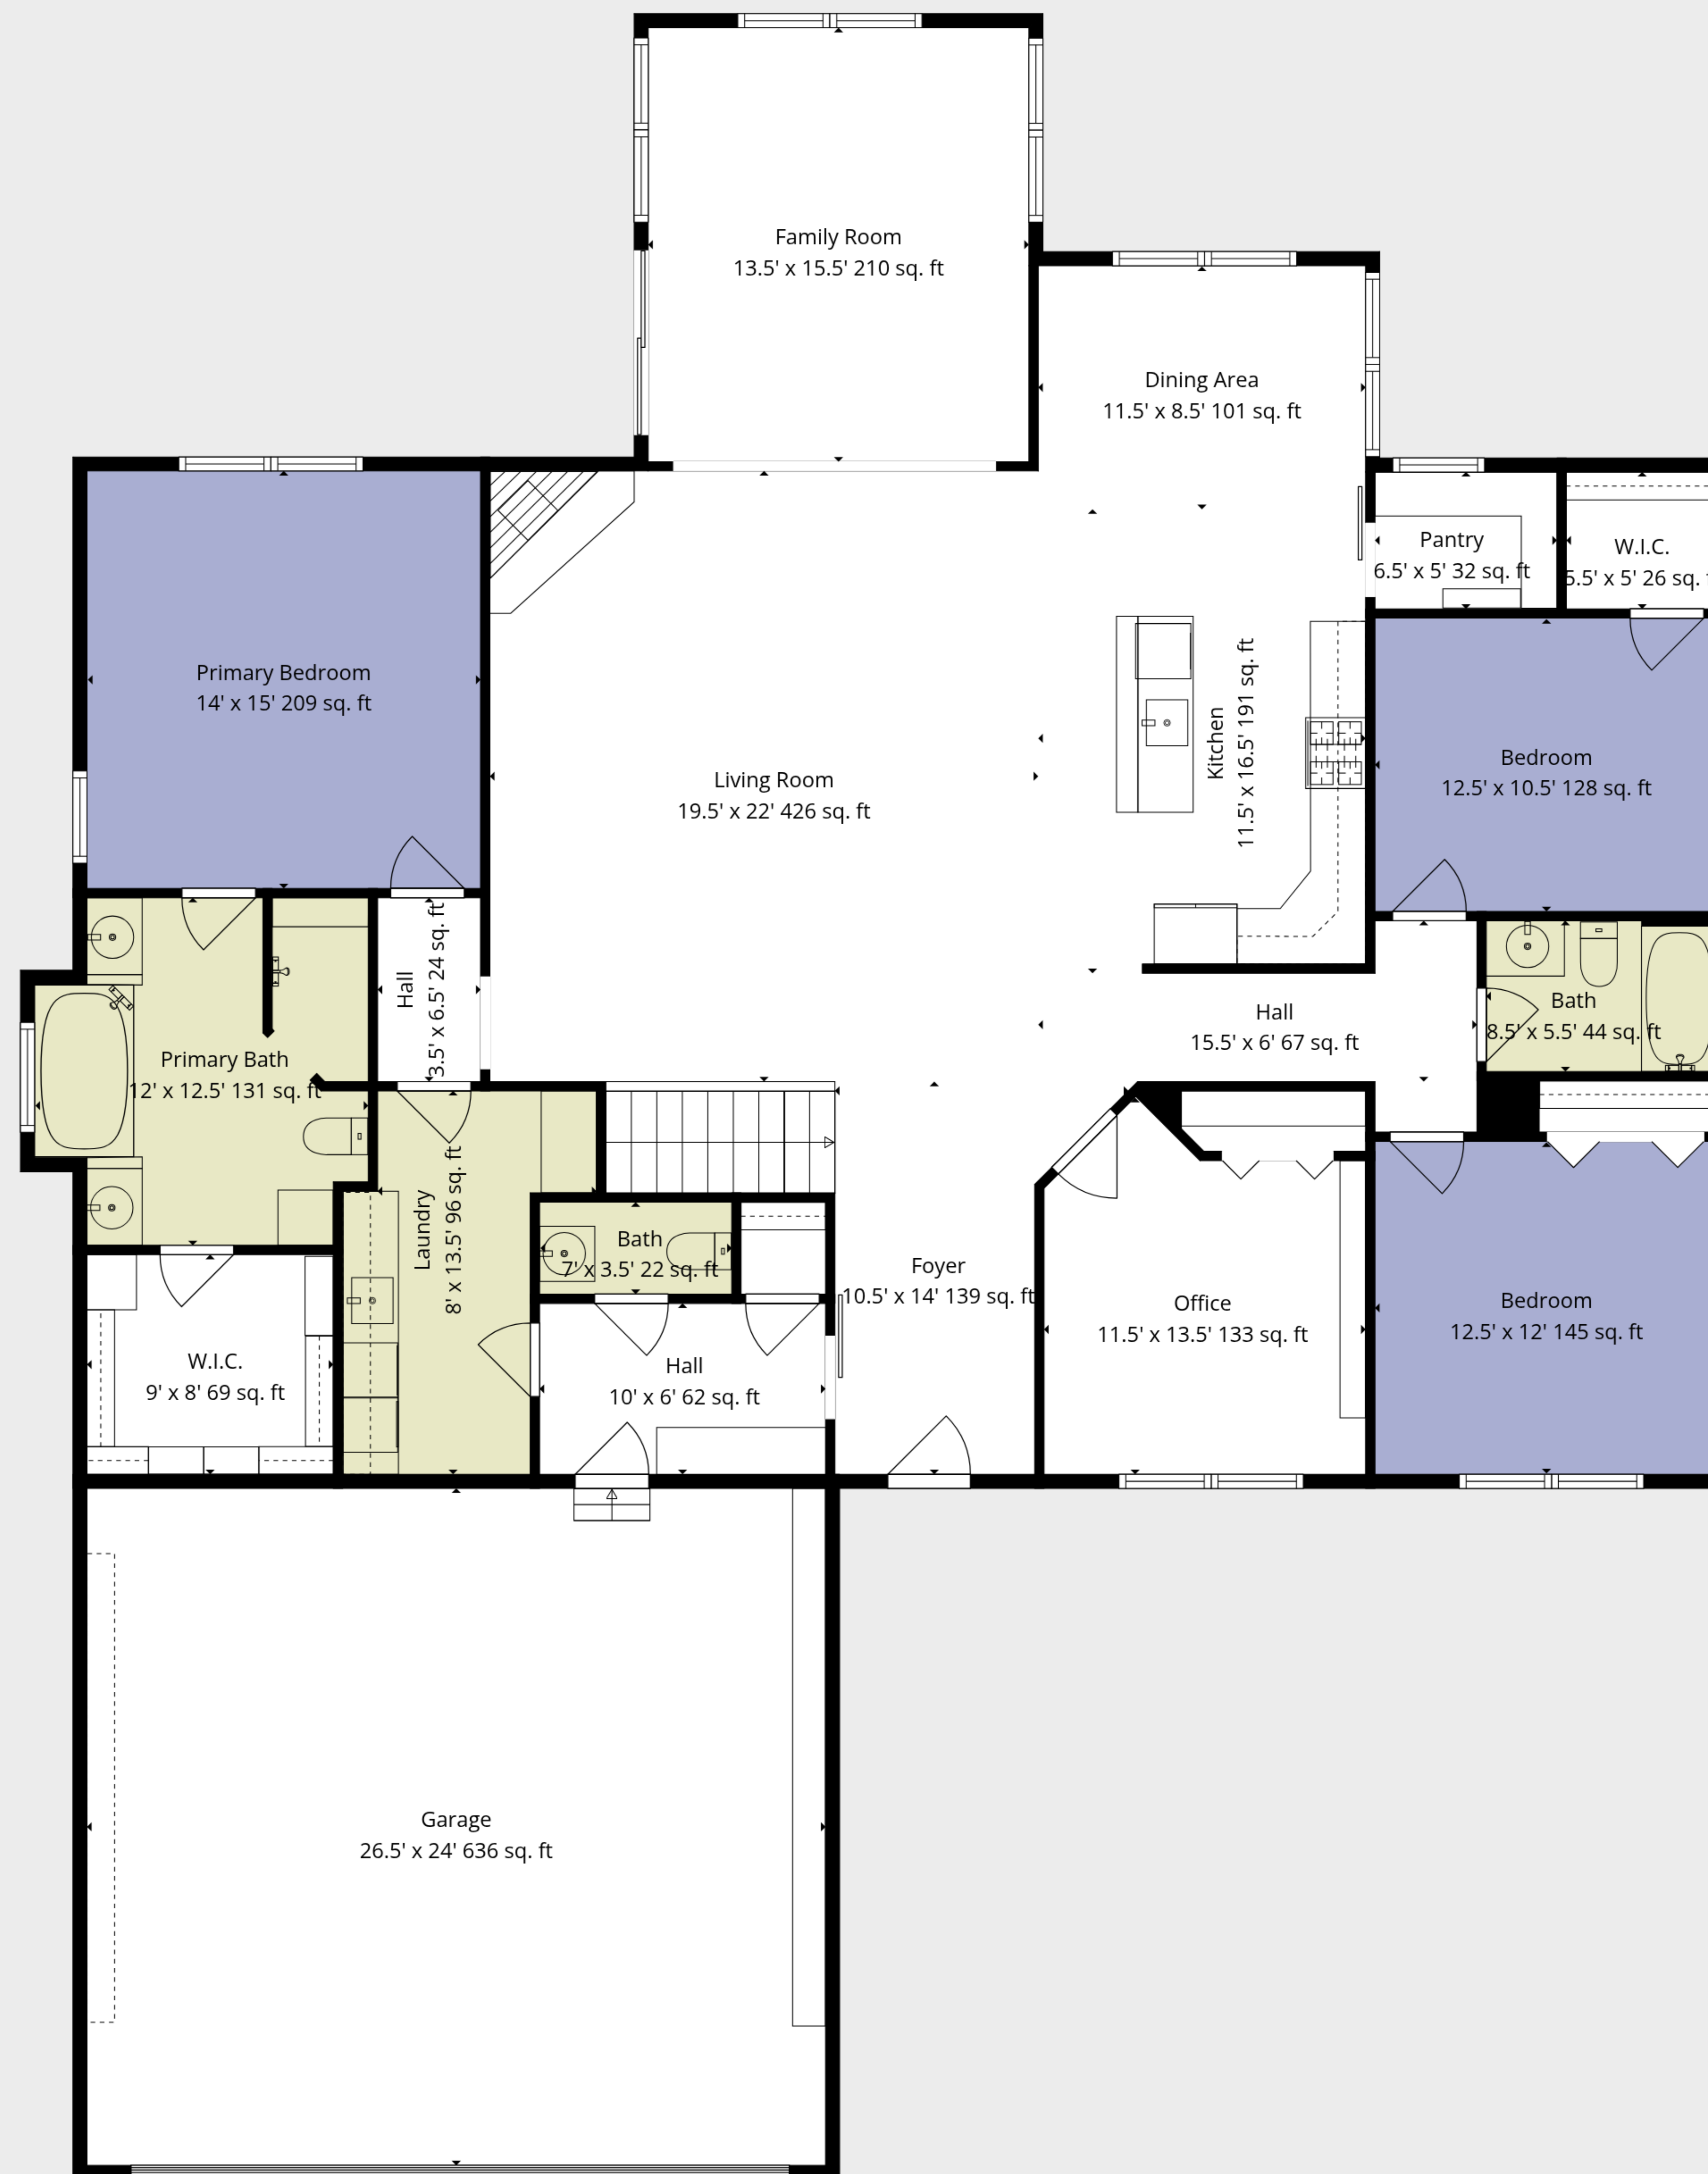

Basement
57' x 47' 2171 sq. ft

TOTAL: 2395 sq. ft
BELOW GRADE: 0 sq. ft, 1st floor: 2395 sq. ft
EXCLUDED AREAS: BASEMENT: 2171 sq. ft, GARAGE: 636 sq. ft, WALLS: 256 sq. ft

TOTAL: 2395 sq. ft

BELOW GRADE: 0 sq. ft, 1st floor: 2395 sq. ft

EXCLUDED AREAS: BASEMENT: 2171 sq. ft, GARAGE: 636 sq. ft, WALLS: 256 sq. ft

Information Is Calculated By Cwalkerphotography.com; Deemed Highly Reliable But Not Guaranteed.

Basement 1

1st Floor

TOTAL: 2395 sq. ft
 BELOW GRADE: 0 sq. ft, 1st floor: 2395 sq. ft
 EXCLUDED AREAS: BASEMENT: 2171 sq. ft, GARAGE: 636 sq. ft, WALLS: 256 sq. ft