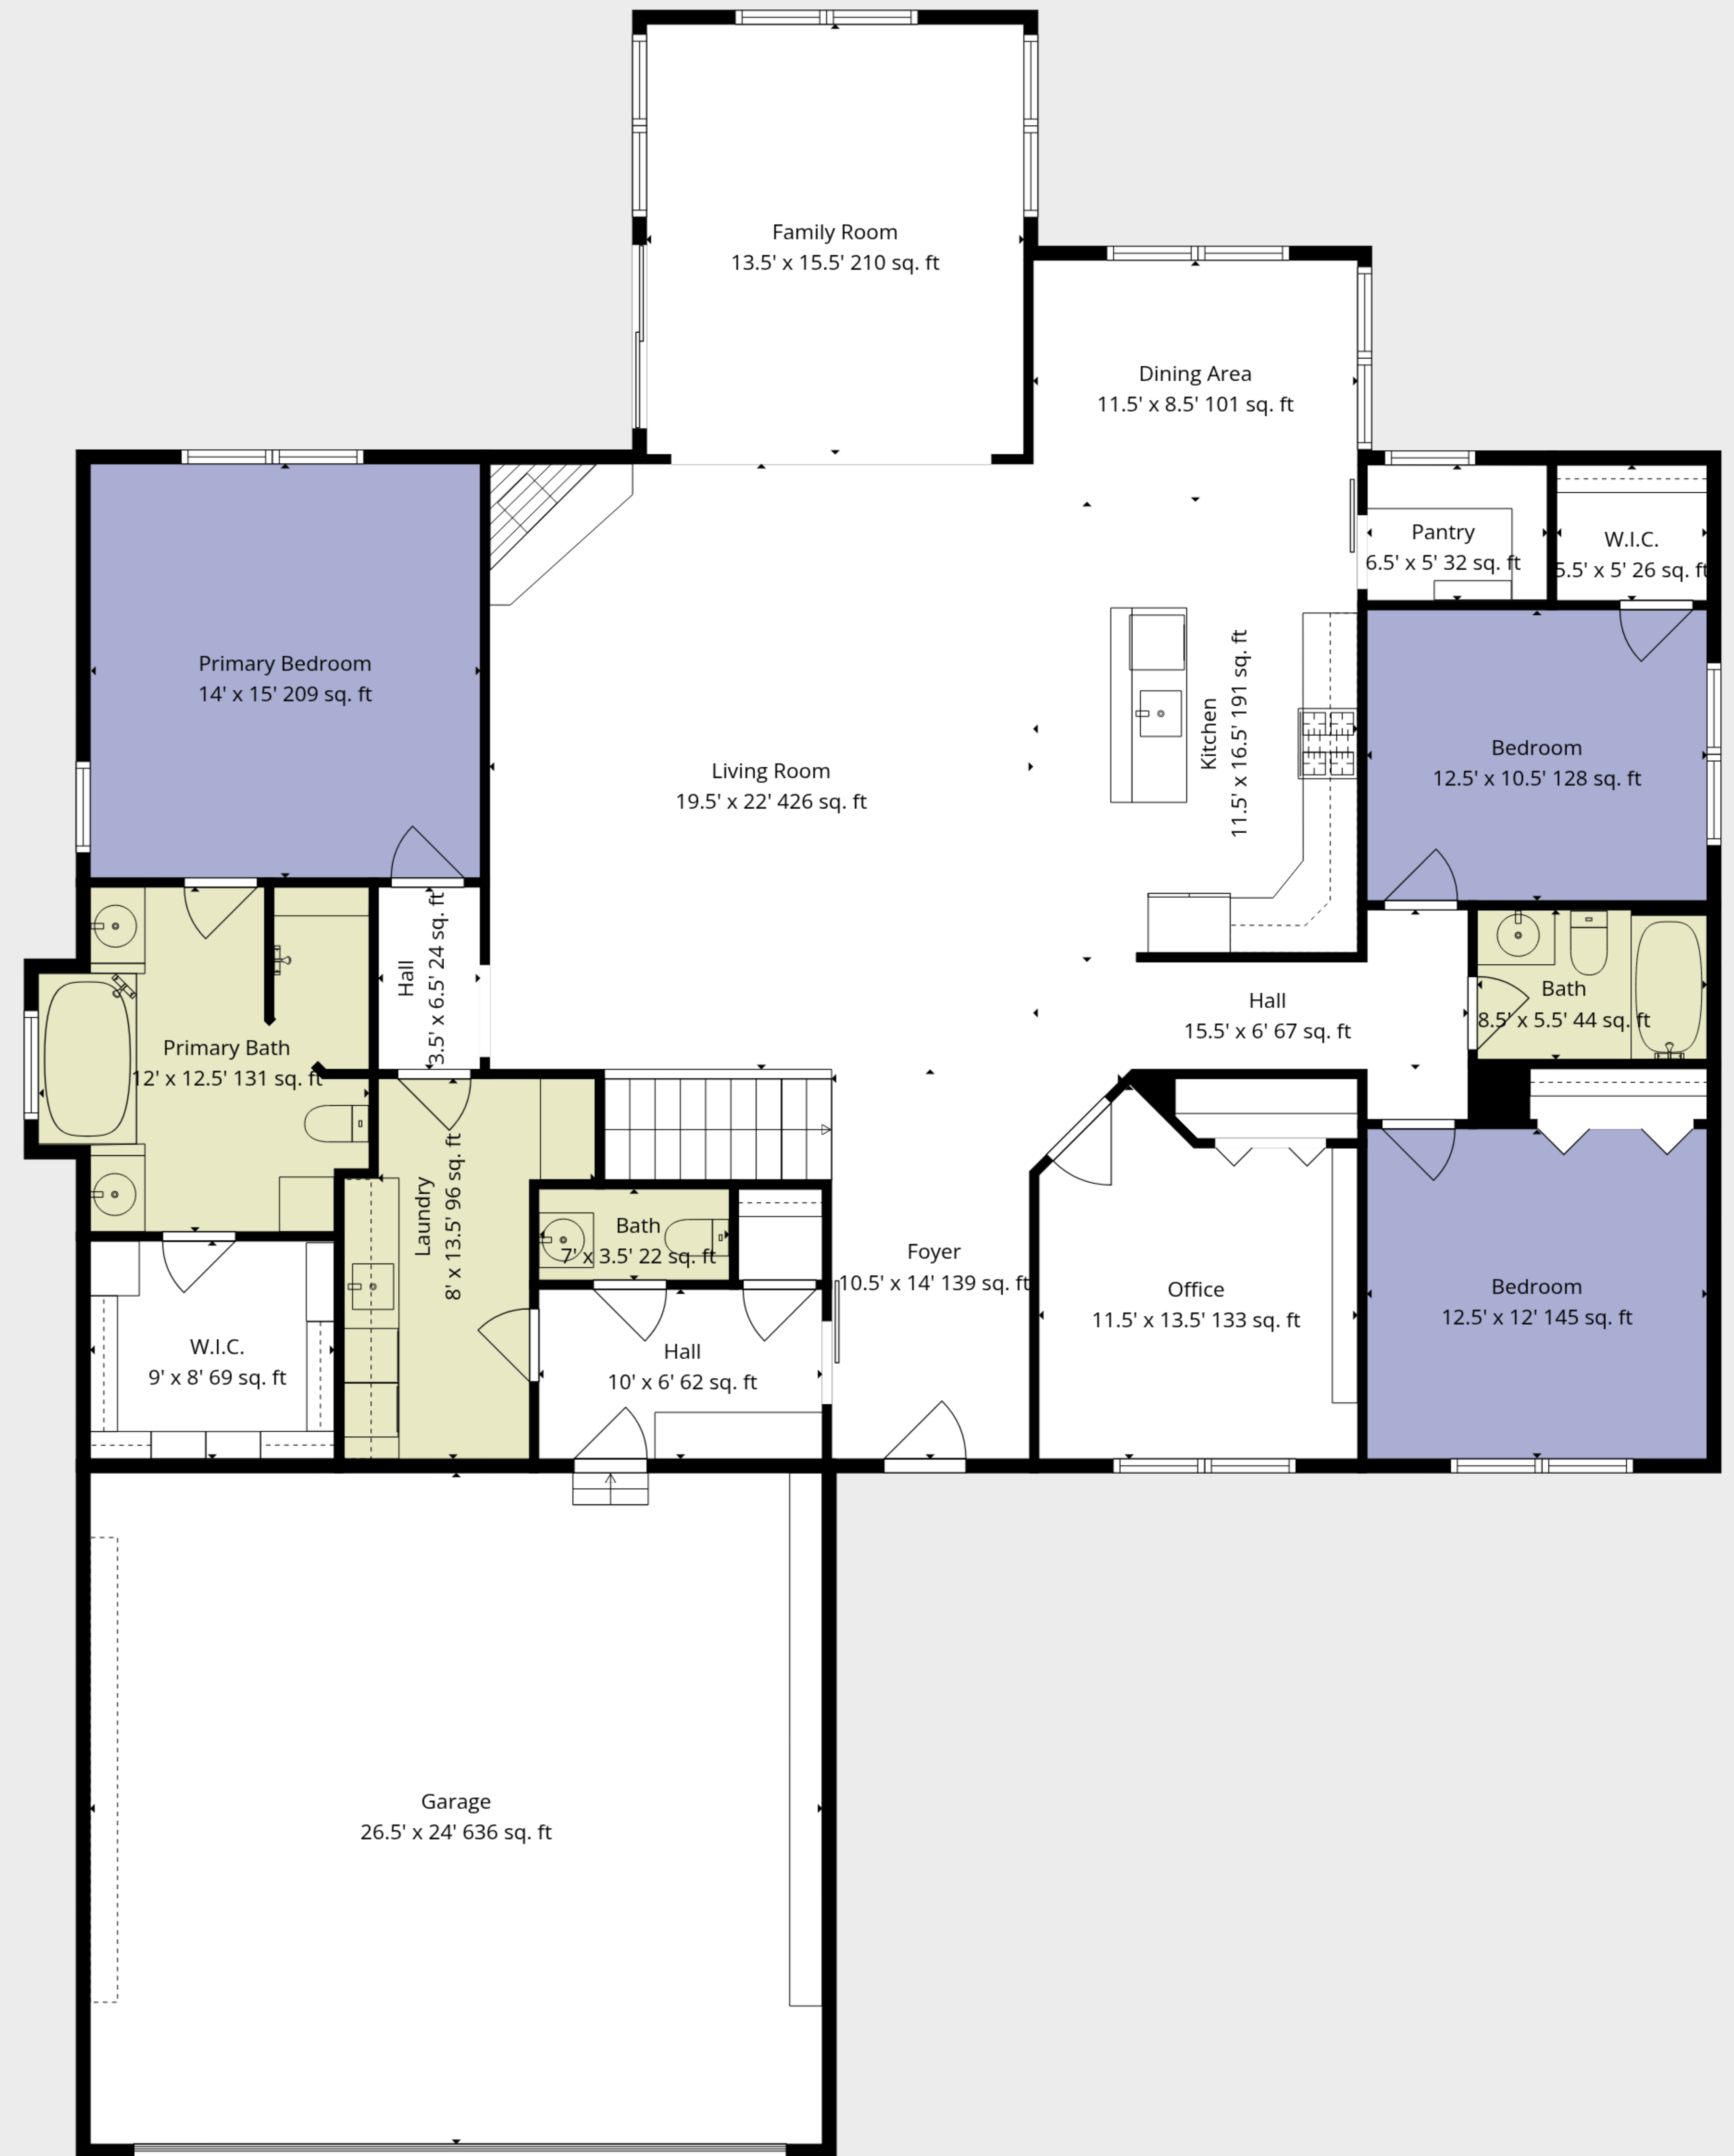

Basement
57' x 47' 2171 sq. ft

TOTAL: 2395 sq. ft
BELOW GRADE: 0 sq. ft, 1st floor: 2395 sq. ft
EXCLUDED AREAS: BASEMENT: 2171 sq. ft, GARAGE: 636 sq. ft, WALLS: 256 sq. ft

TOTAL: 2395 sq. ft

BELOW GRADE: 0 sq. ft, 1st floor: 2395 sq. ft

EXCLUDED AREAS: BASEMENT: 2171 sq. ft, GARAGE: 636 sq. ft, WALLS: 256 sq. ft

Information Is Calculated By Cwalkerphotography.com; Deemed Highly Reliable But Not Guaranteed.

Basement 1

1st Floor

TOTAL: 2395 sq. ft
 BELOW GRADE: 0 sq. ft, 1st floor: 2395 sq. ft
 EXCLUDED AREAS: BASEMENT: 2171 sq. ft, GARAGE: 636 sq. ft, WALLS: 256 sq. ft