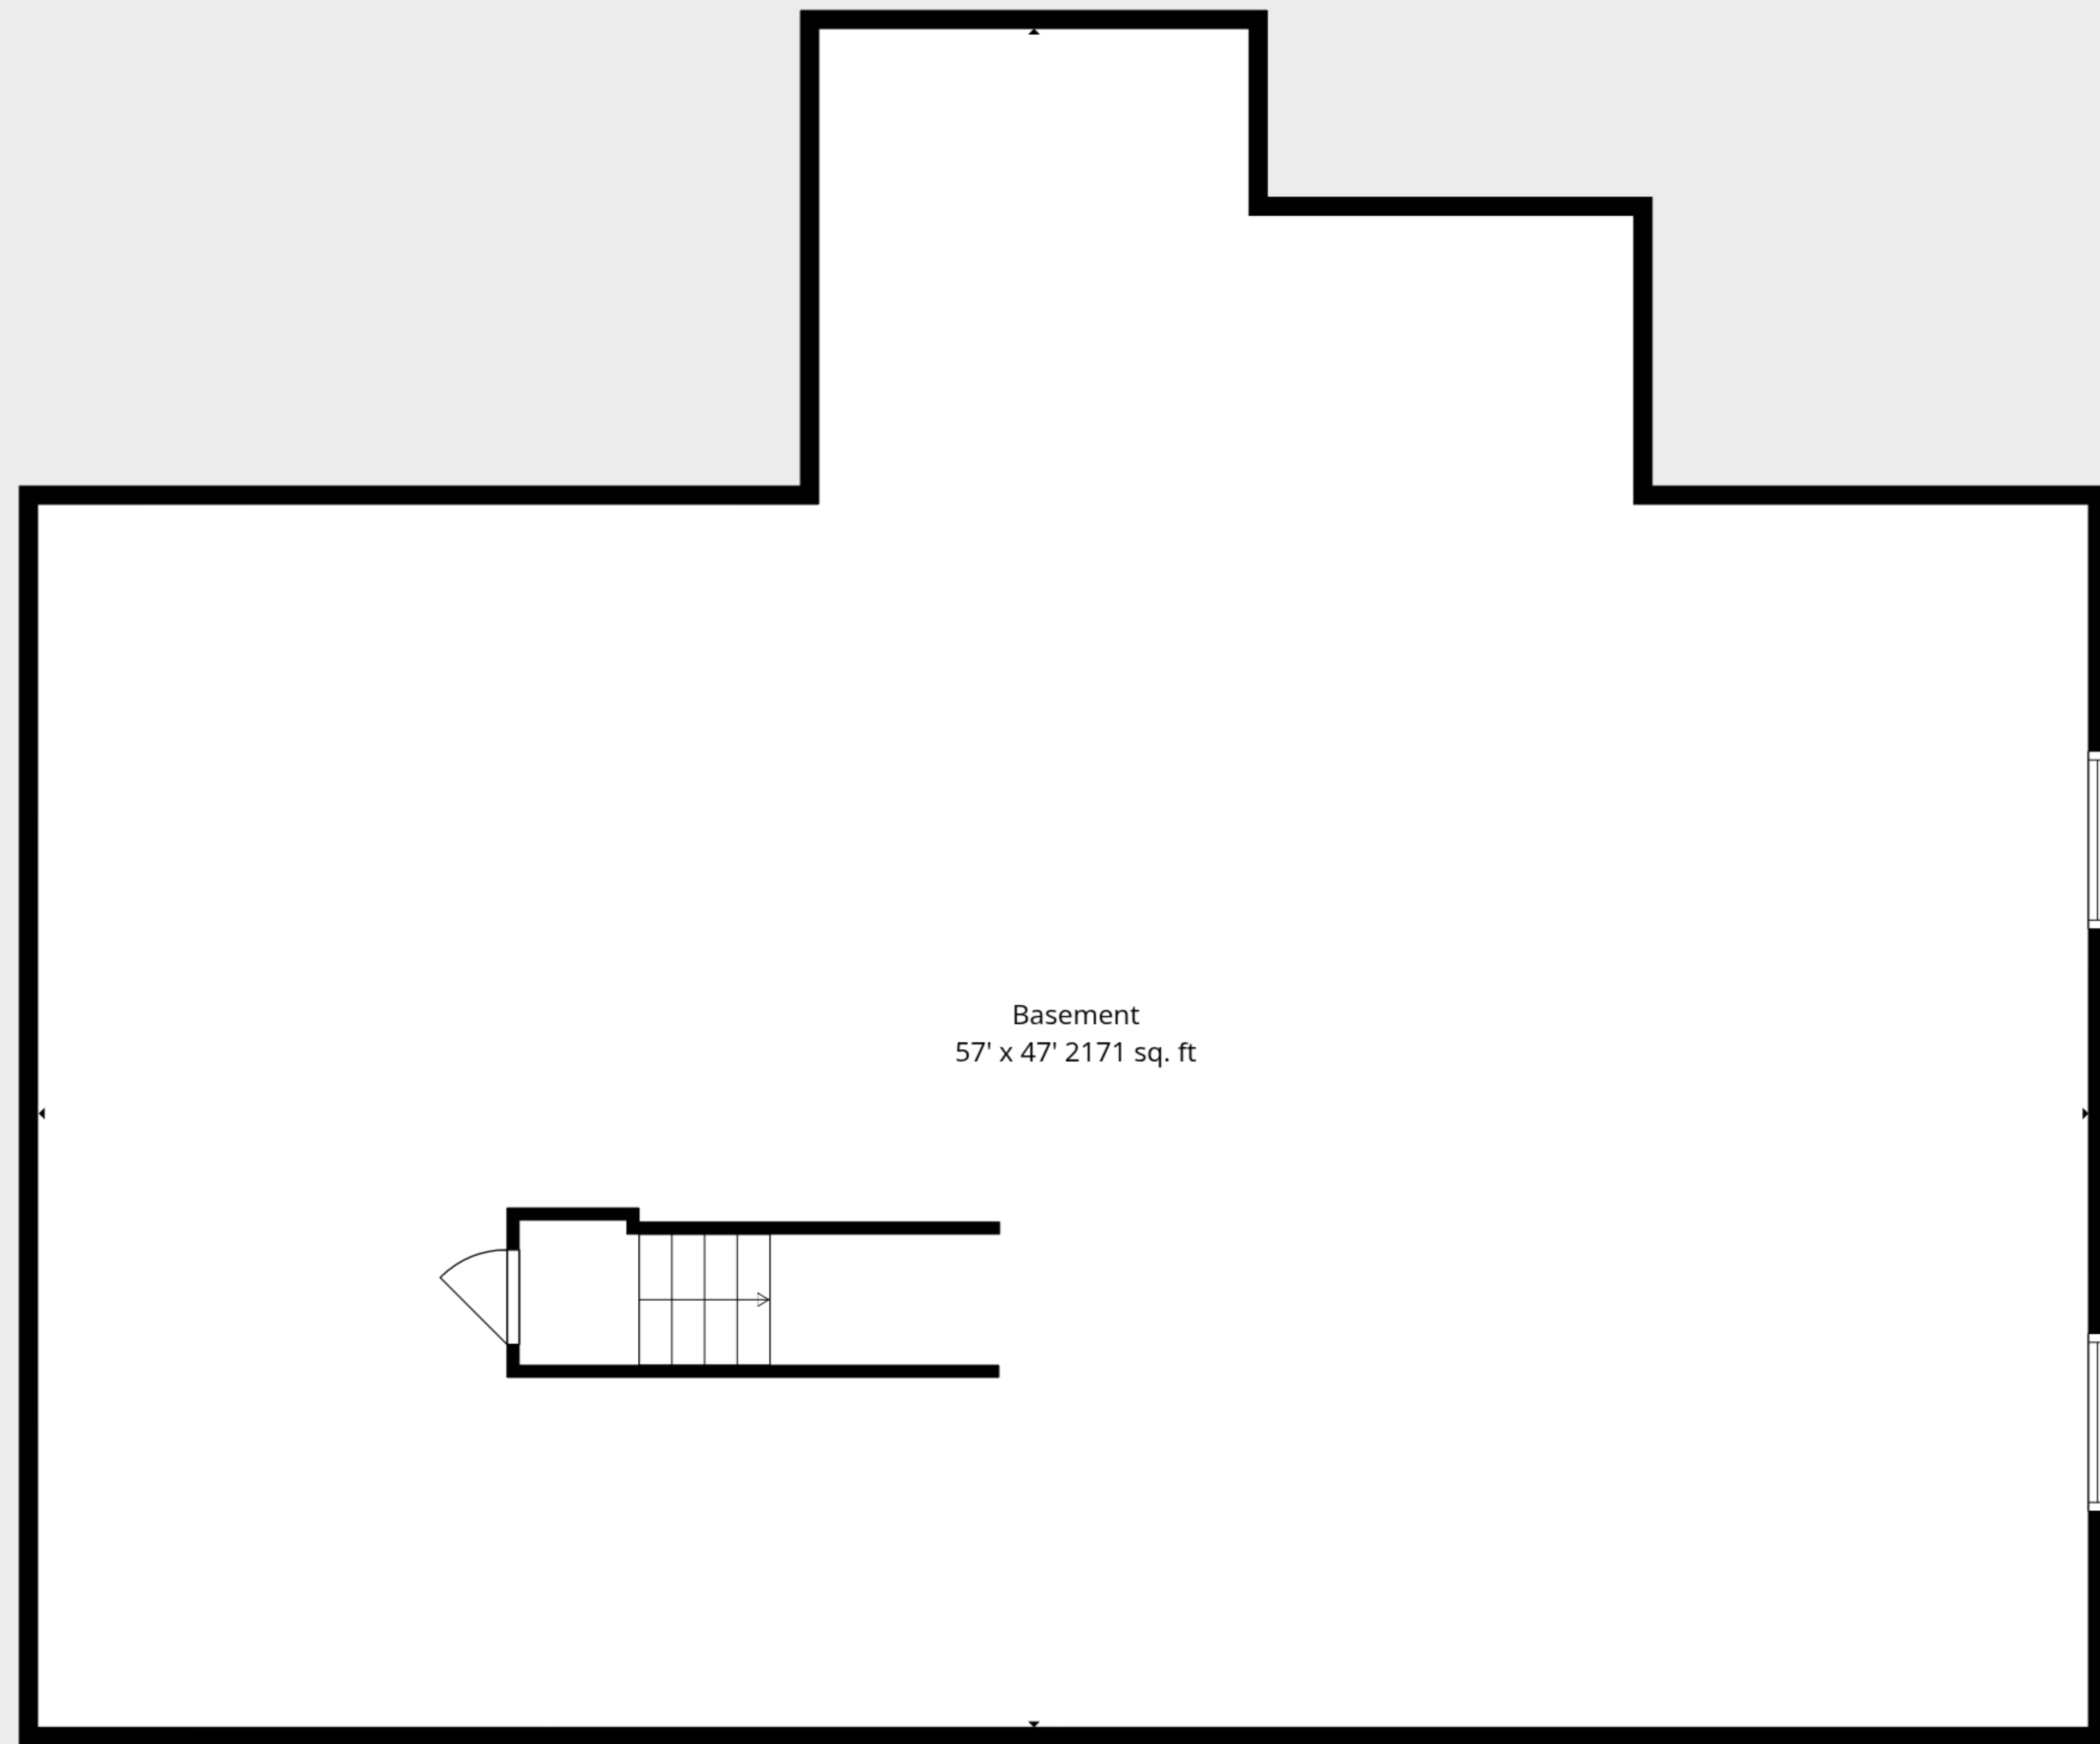

Basement
57' x 47' 2171 sq. ft

TOTAL: 2395 sq. ft
BELOW GRADE: 0 sq. ft, 1st floor: 2395 sq. ft
EXCLUDED AREAS: BASEMENT: 2171 sq. ft, GARAGE: 636 sq. ft, WALLS: 256 sq. ft

TOTAL: 2395 sq. ft

BELOW GRADE: 0 sq. ft, 1st floor: 2395 sq. ft

EXCLUDED AREAS: BASEMENT: 2171 sq. ft, GARAGE: 636 sq. ft, WALLS: 256 sq. ft

Information Is Calculated By Cwalkerphotography.com; Deemed Highly Reliable But Not Guaranteed.

Basement 1

1st Floor

TOTAL: 2395 sq. ft
 BELOW GRADE: 0 sq. ft, 1st floor: 2395 sq. ft
 EXCLUDED AREAS: BASEMENT: 2171 sq. ft, GARAGE: 636 sq. ft, WALLS: 256 sq. ft