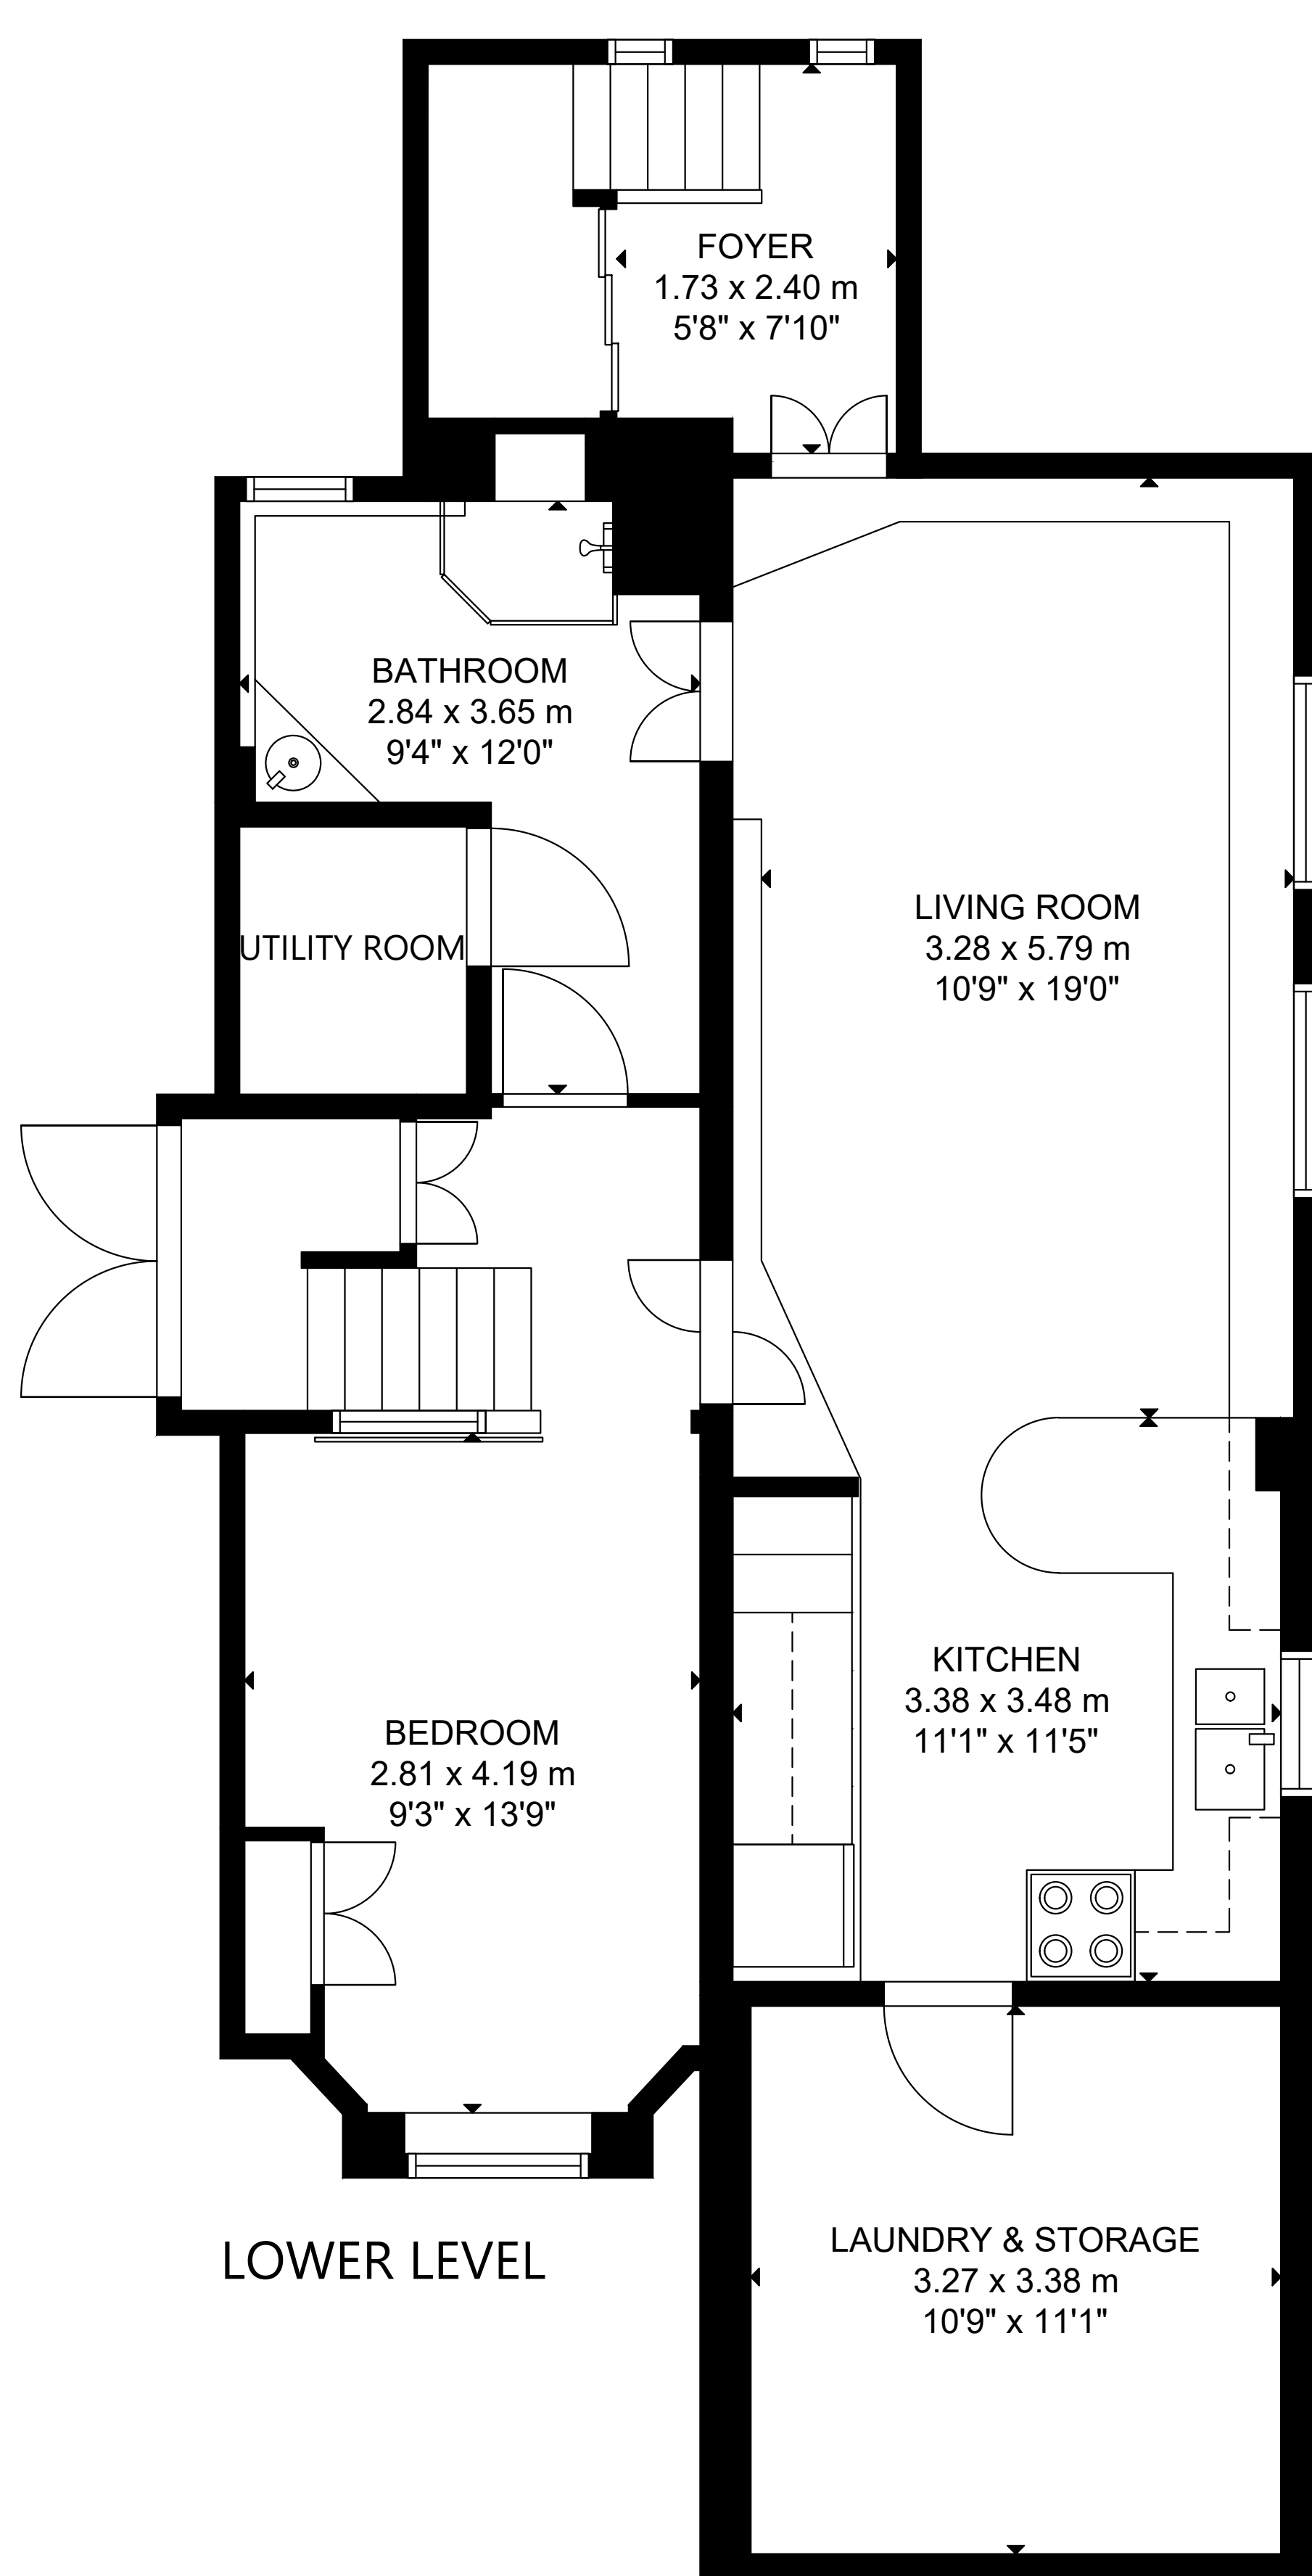

169 Westminster Avenue

GROSS INTERNAL AREA
 MAIN FLOOR: 829 sq ft/ 77 m², SECOND FLOOR: 899 sq ft/ 84 m²
 THIRD FLOOR: 561 sq ft/ 52 m², LOWER LEVEL: 878 sq ft/ 82 m²
 TOTAL: 3,167 sq ft/ 295 m²
 SIZE AND DIMENSIONS ARE APPROXIMATE, ACTUAL MAY VARY.