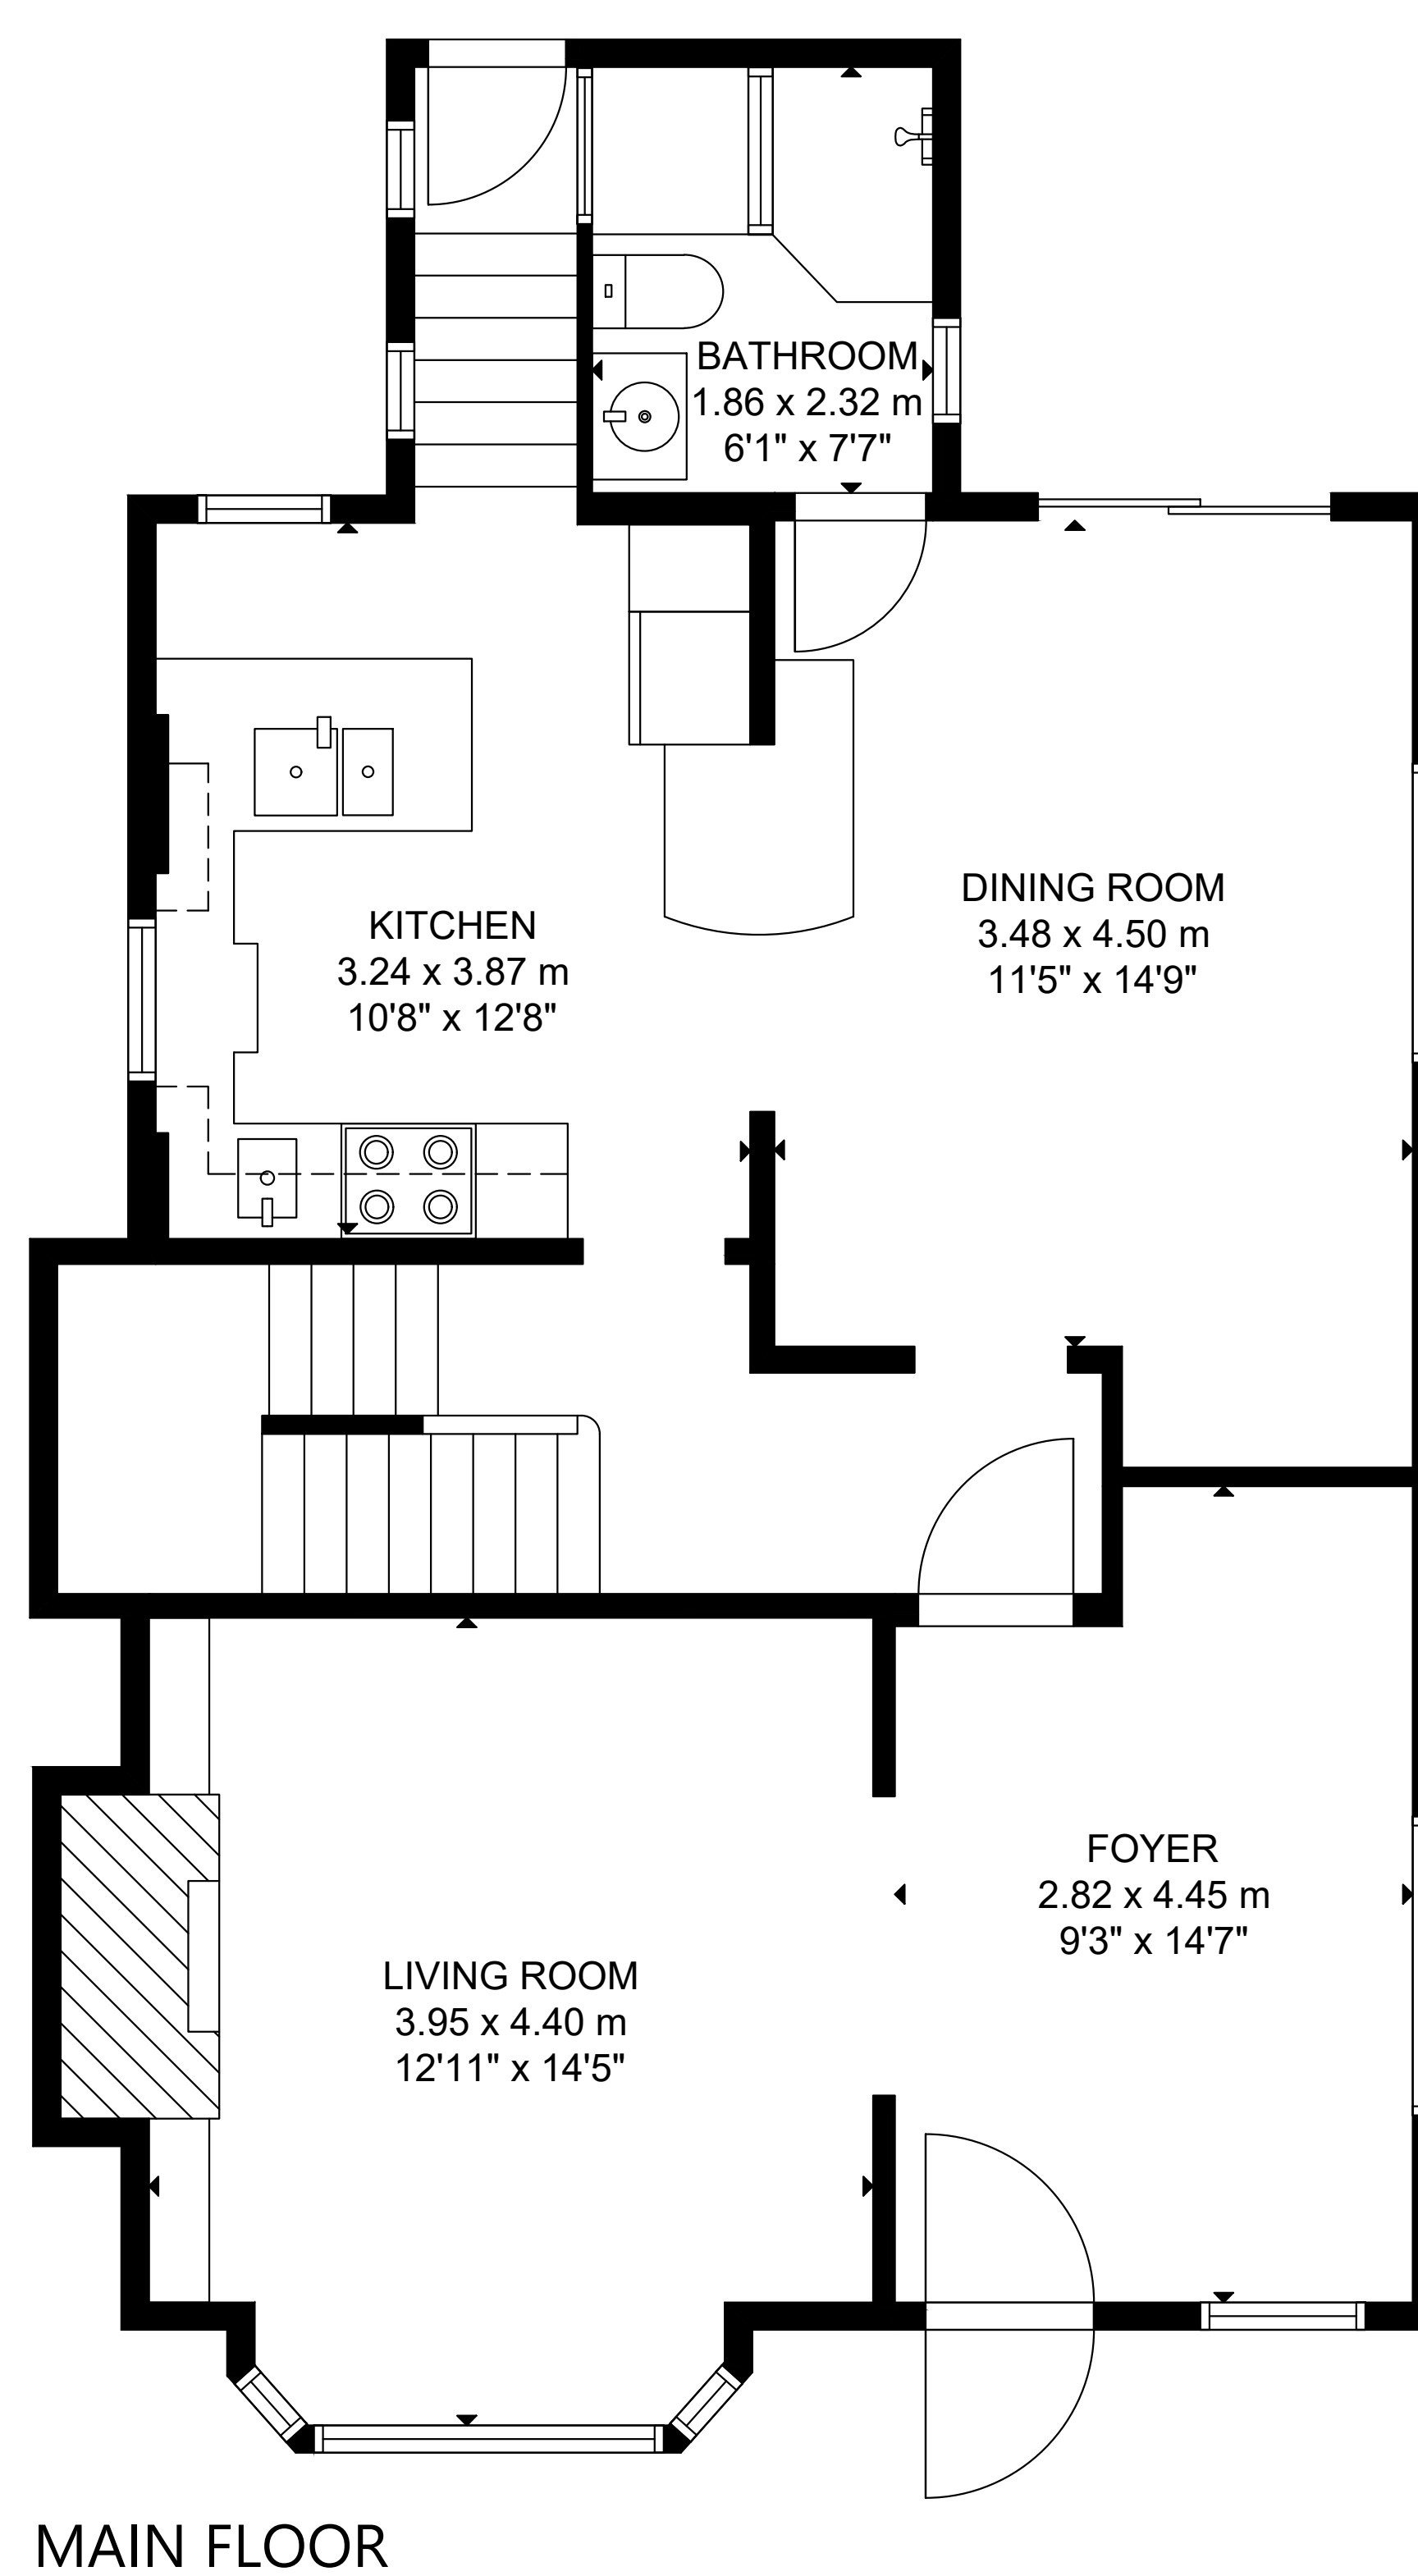

169 Westminster Avenue

GROSS INTERNAL AREA
 MAIN FLOOR: 829 sq ft/ 77 m², SECOND FLOOR: 899 sq ft/ 84 m²
 THIRD FLOOR: 561 sq ft/ 52 m², LOWER LEVEL: 878 sq ft/ 82 m²
 TOTAL: 3,167 sq ft/ 295 m²
 SIZE AND DIMENSIONS ARE APPROXIMATE, ACTUAL MAY VARY.