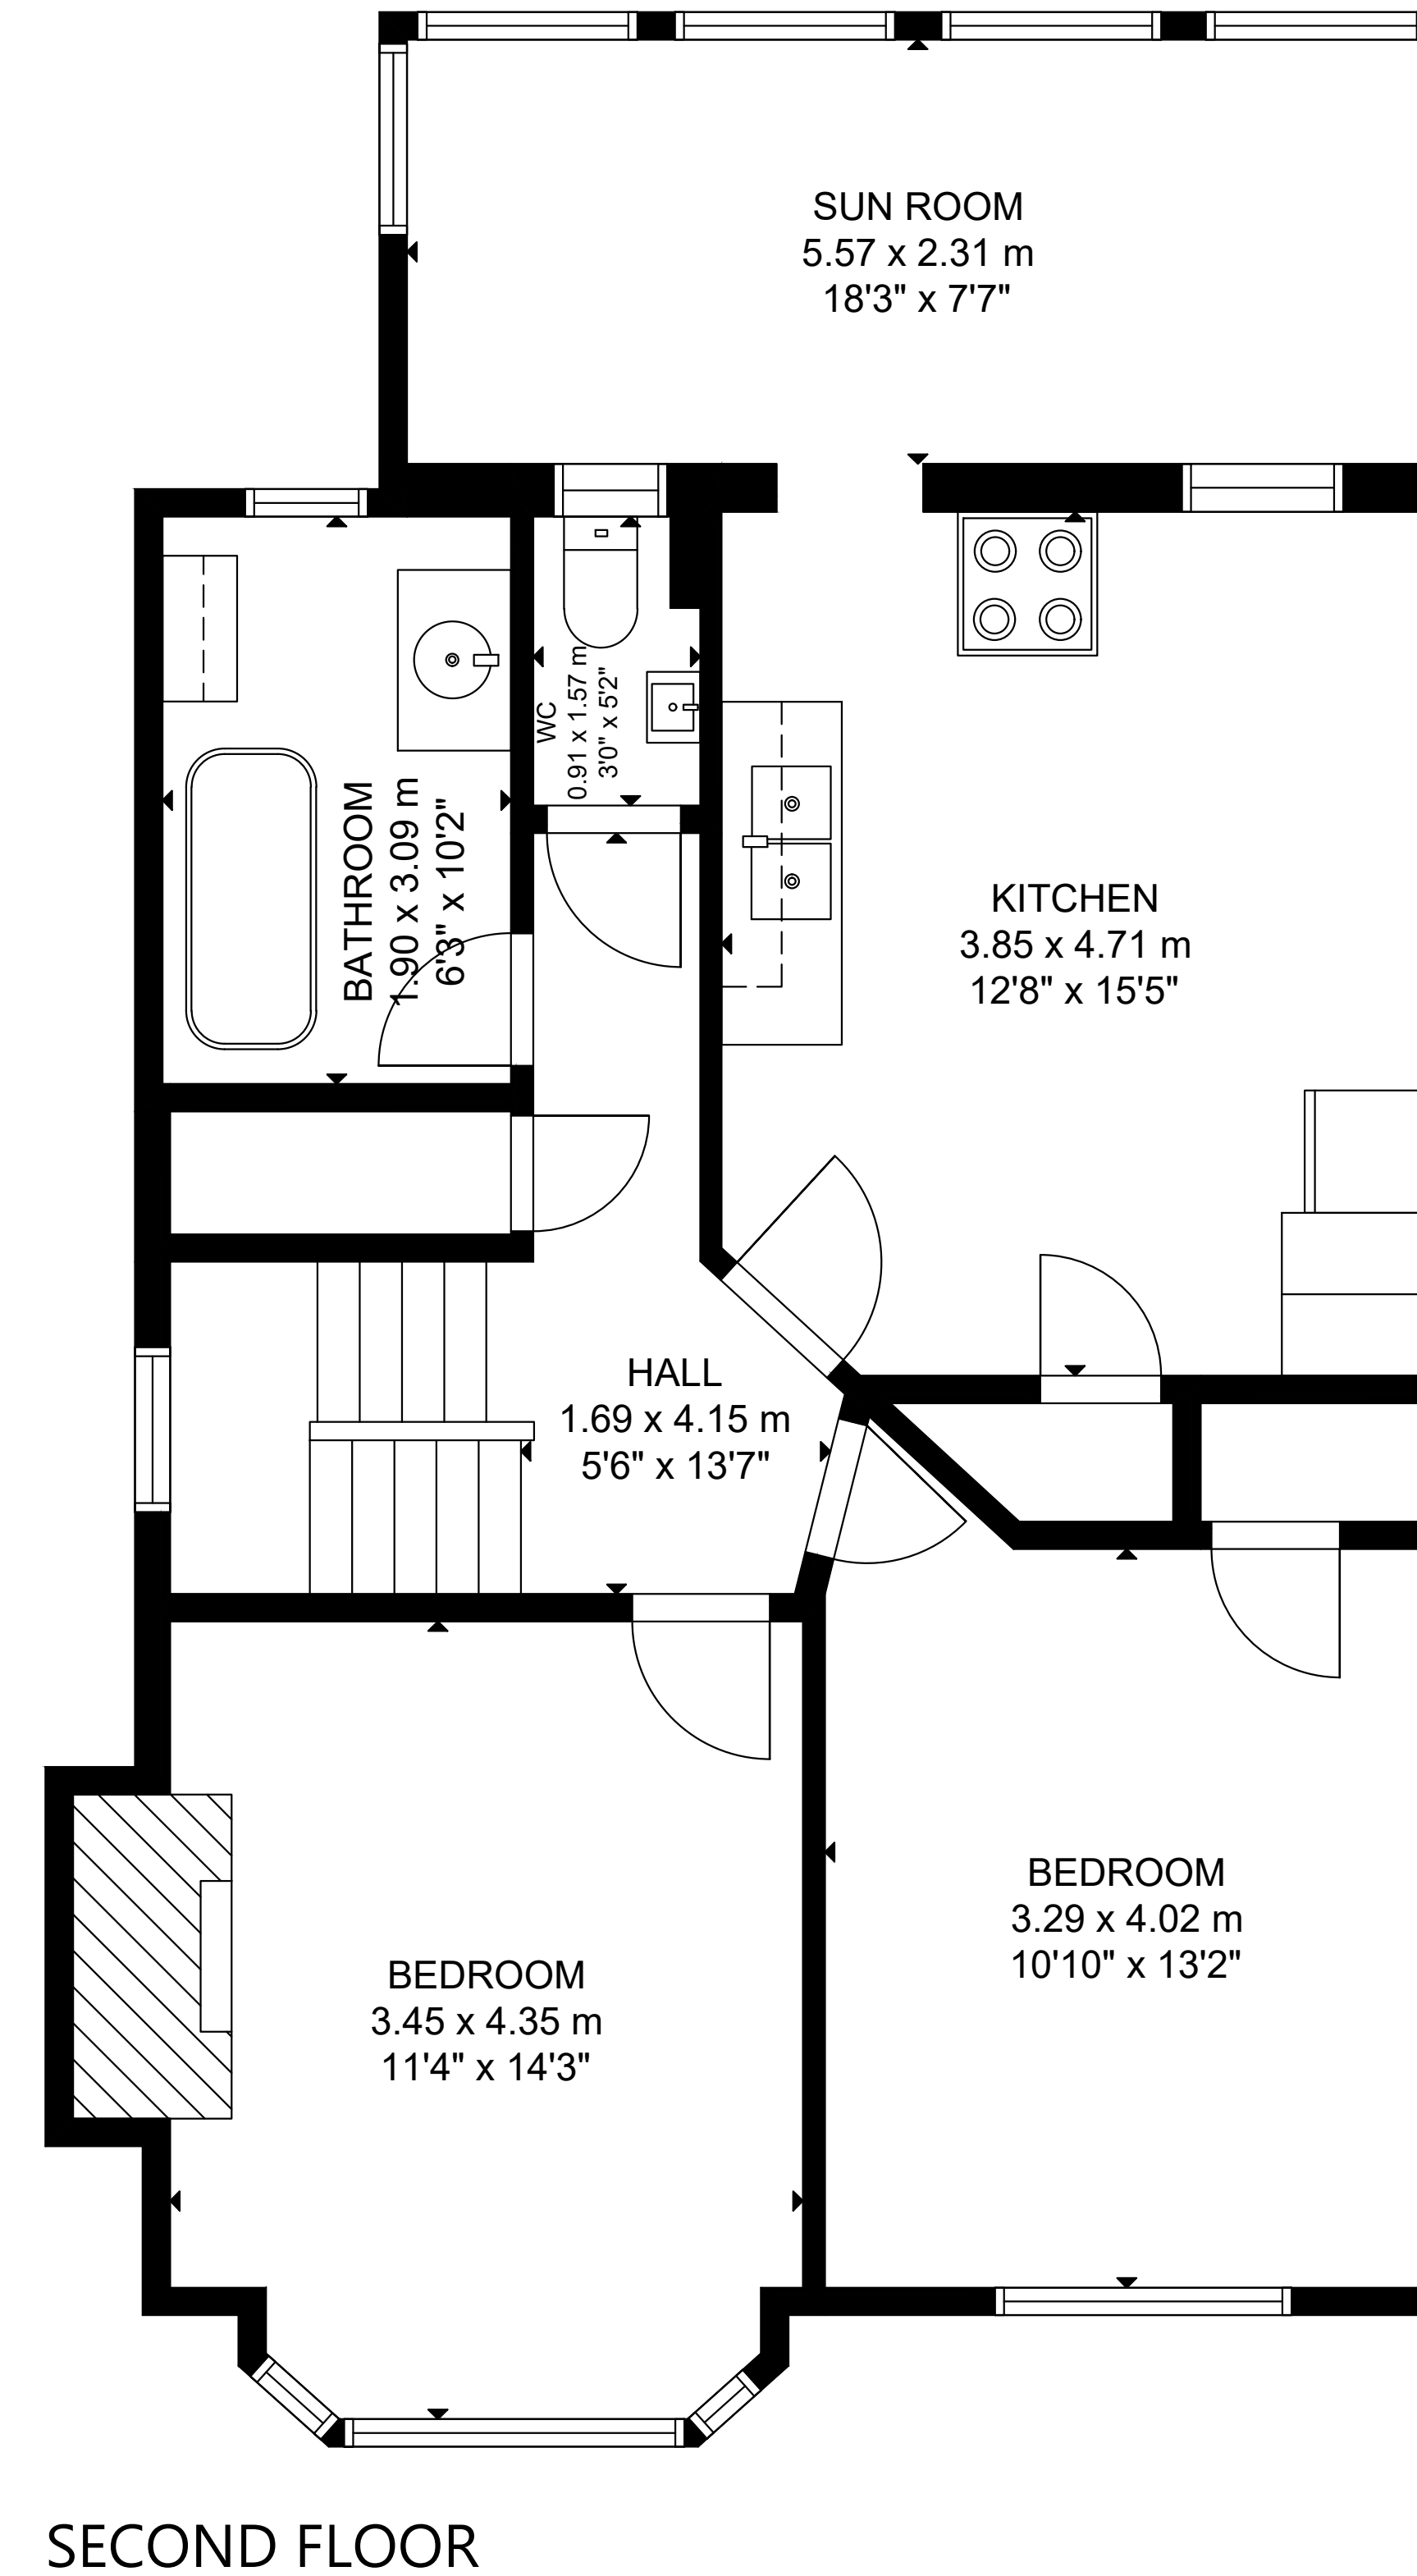

169 Westminster Avenue

GROSS INTERNAL AREA
 MAIN FLOOR: 829 sq ft/ 77 m², SECOND FLOOR: 899 sq ft/ 84 m²
 THIRD FLOOR: 561 sq ft/ 52 m², LOWER LEVEL: 878 sq ft/ 82 m²
 TOTAL: 3,167 sq ft/ 295 m²
 SIZE AND DIMENSIONS ARE APPROXIMATE, ACTUAL MAY VARY.