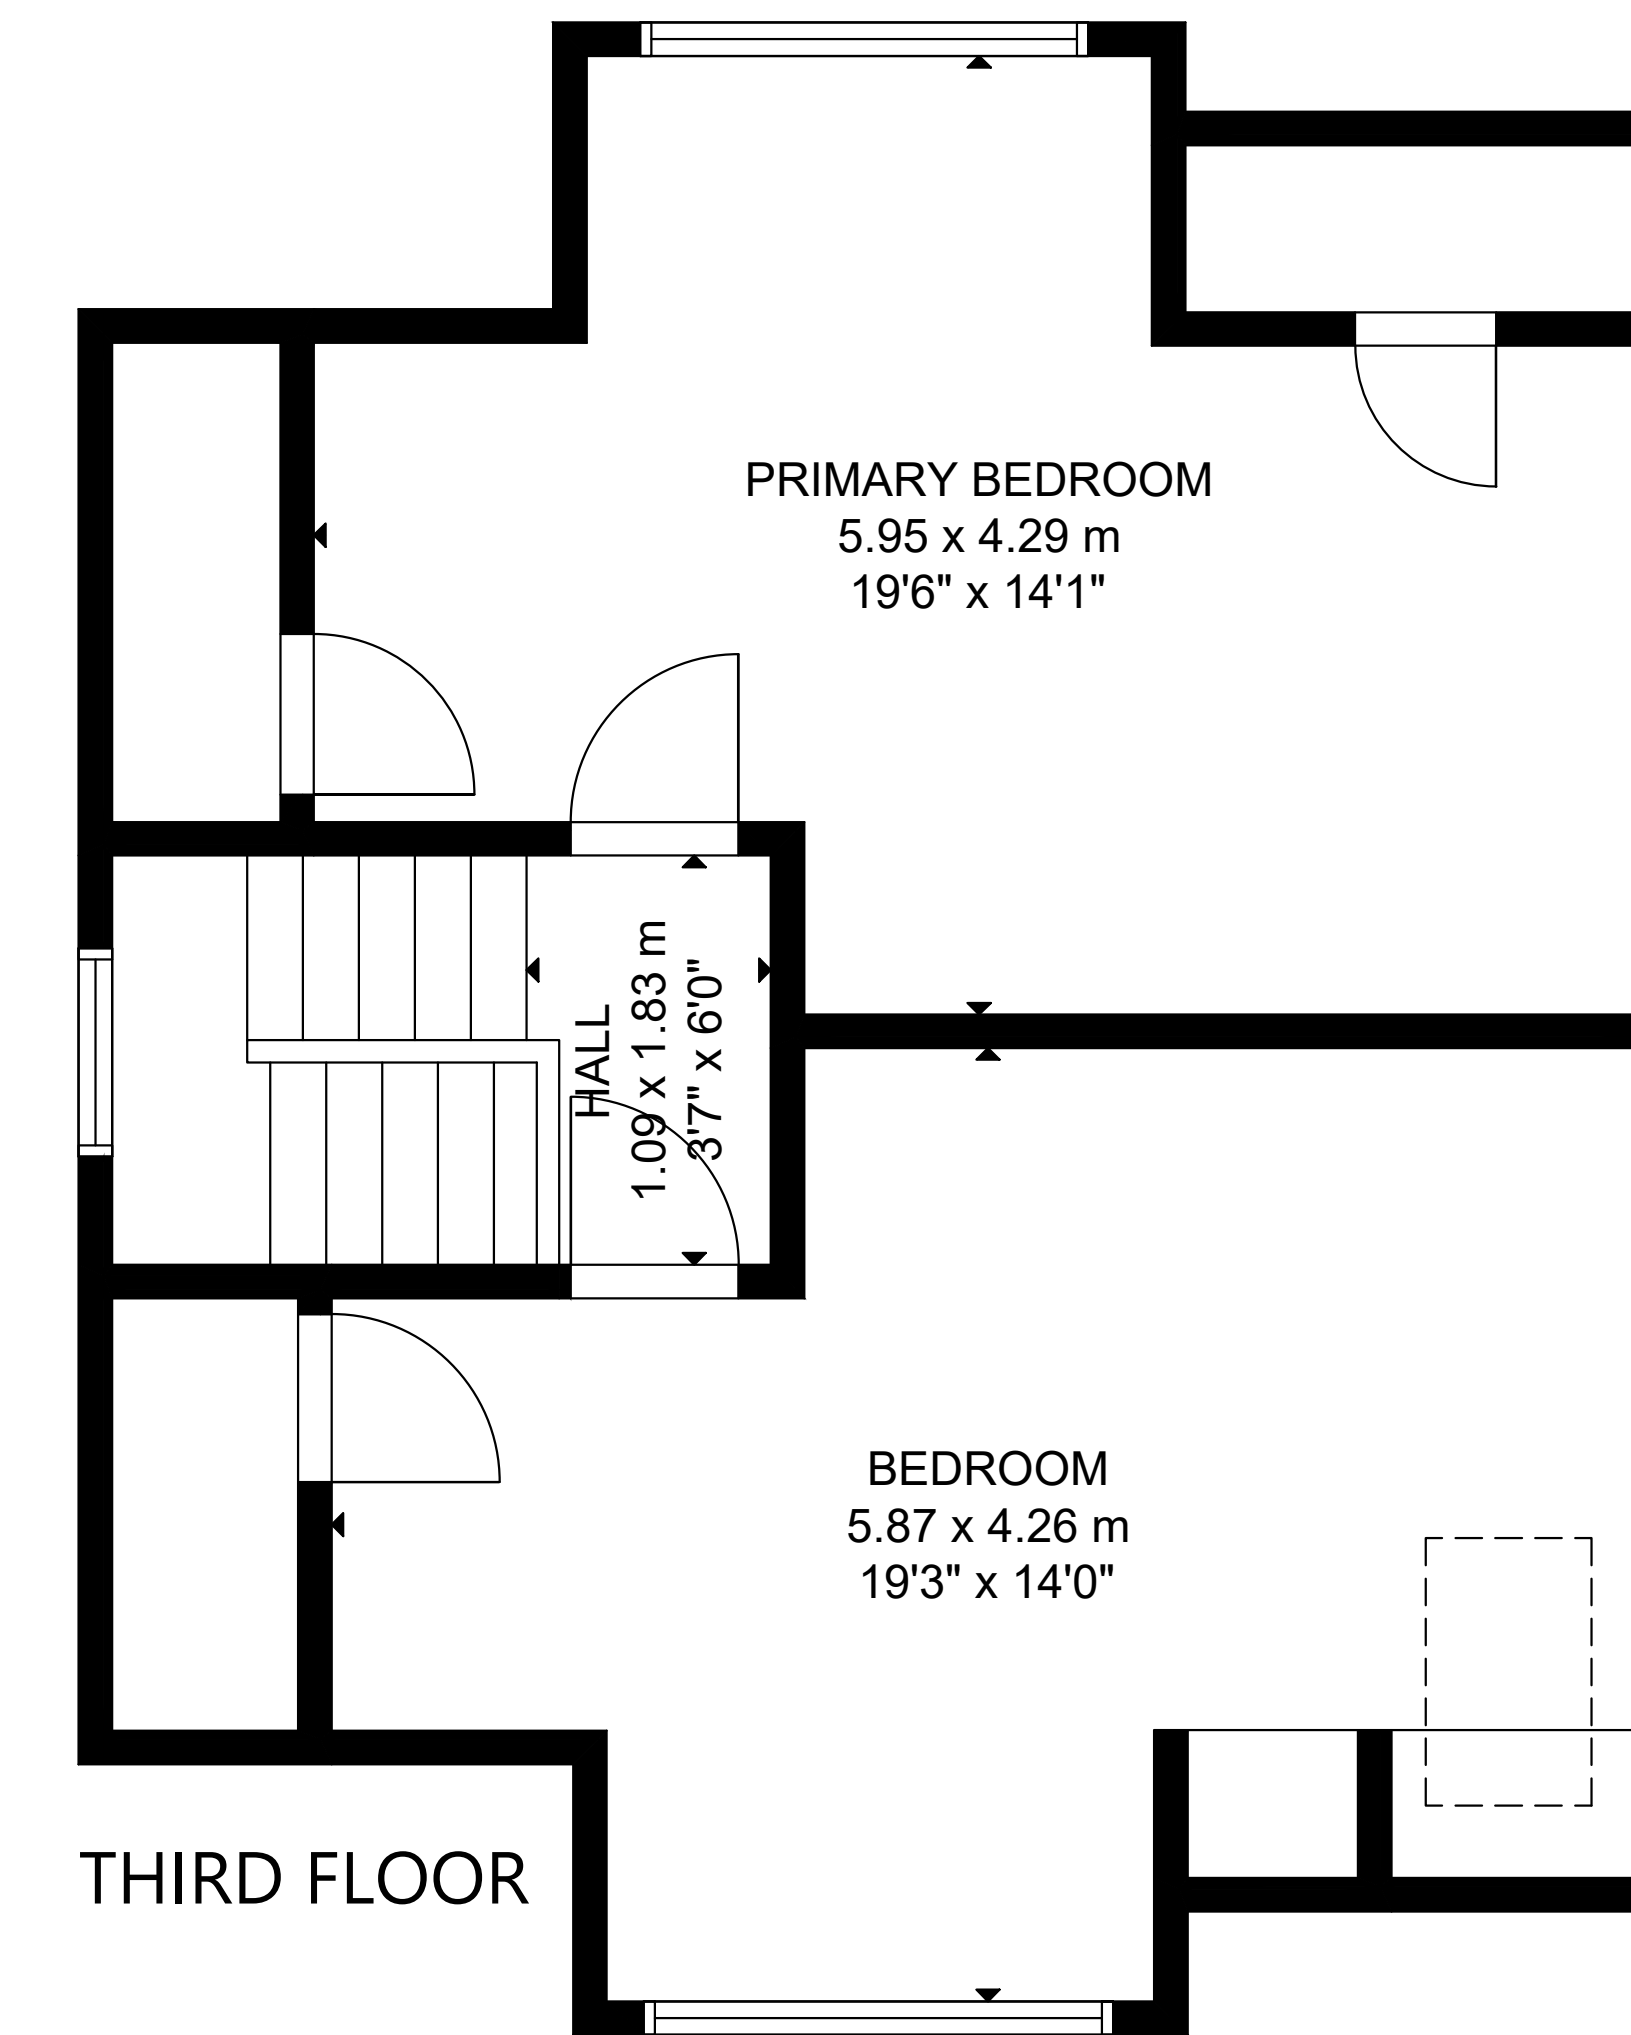

169 Westminster Avenue

GROSS INTERNAL AREA
 MAIN FLOOR: 829 sq ft/ 77 m², SECOND FLOOR: 899 sq ft/ 84 m²
 THIRD FLOOR: 561 sq ft/ 52 m², LOWER LEVEL: 878 sq ft/ 82 m²
 TOTAL: 3,167 sq ft/ 295 m²
 SIZE AND DIMENSIONS ARE APPROXIMATE, ACTUAL MAY VARY.