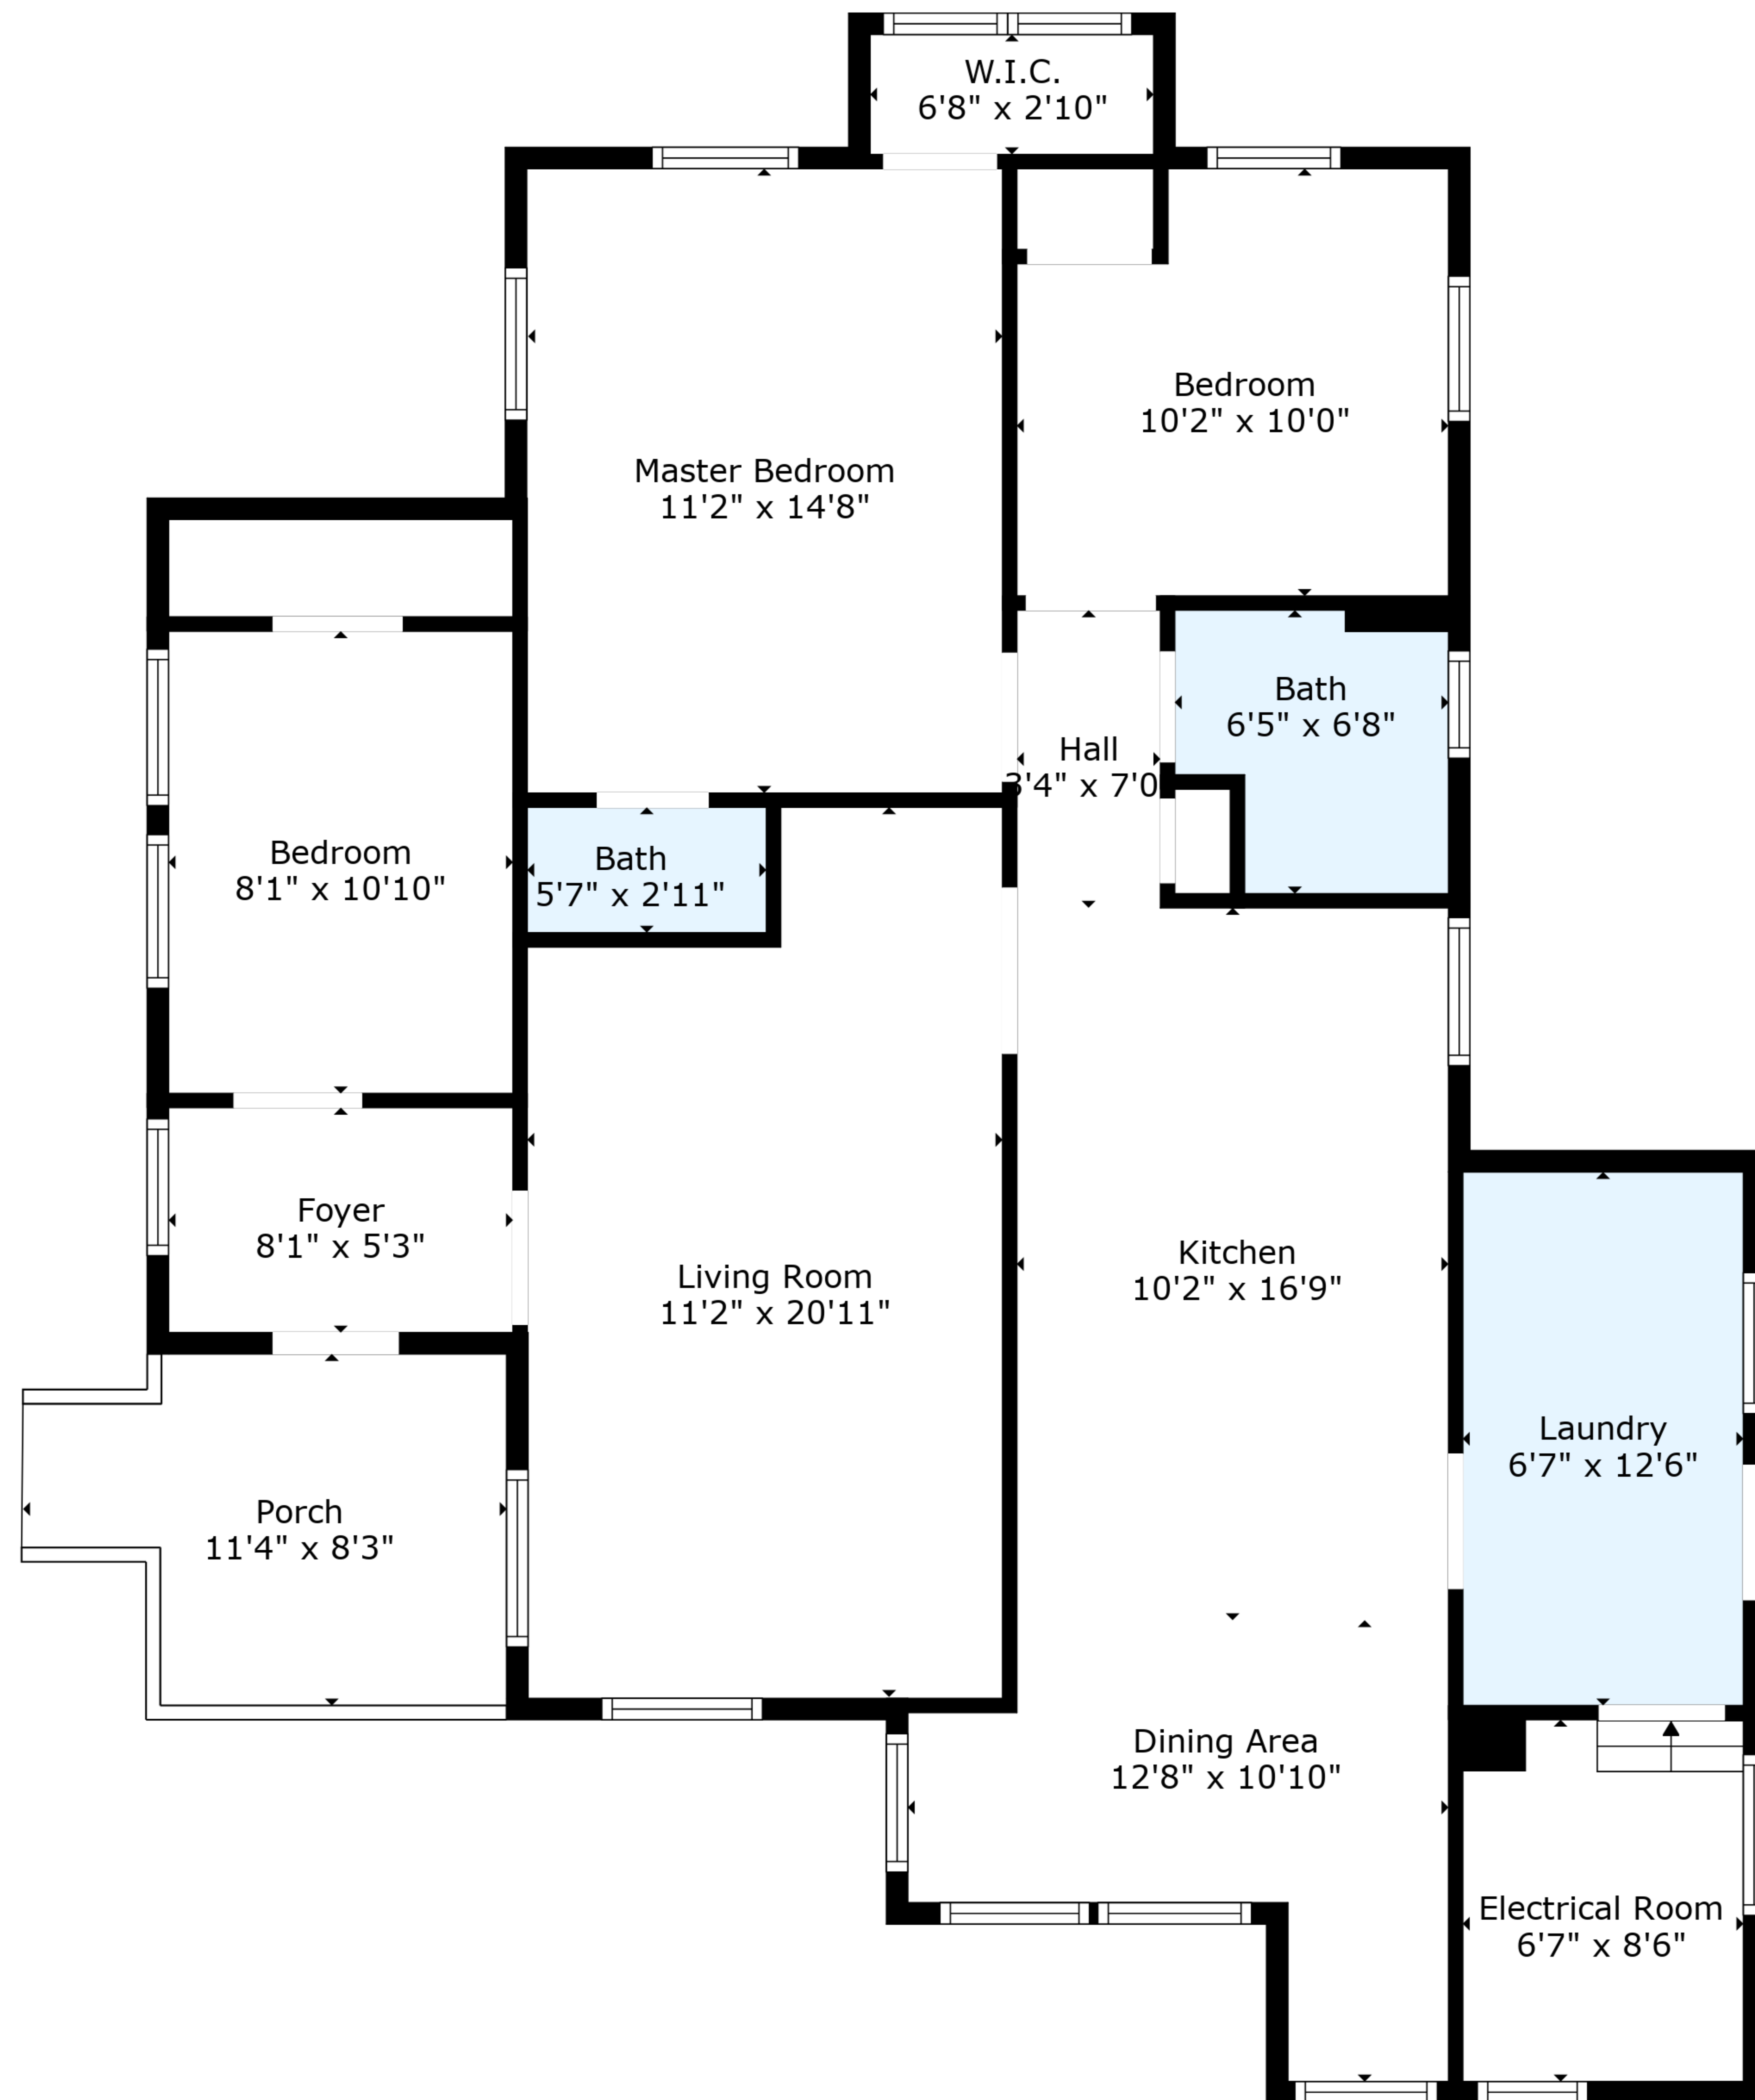

**TOTAL: 1129 sq. ft**

FLOOR 1: 1129 sq. ft

EXCLUDED AREAS: ELECTRICAL ROOM: 56 sq. ft, PORCH: 78 sq. ft

Floor Plan Created By Cubicasa App. Measurements Deemed Highly Reliable But Not Guaranteed.

**TOTAL: 1129 sq. ft**

FLOOR 1: 1129 sq. ft

EXCLUDED AREAS: ELECTRICAL ROOM: 56 sq. ft, PORCH: 78 sq. ft

Floor Plan Created By Cubicasa App. Measurements Deemed Highly Reliable But Not Guaranteed.