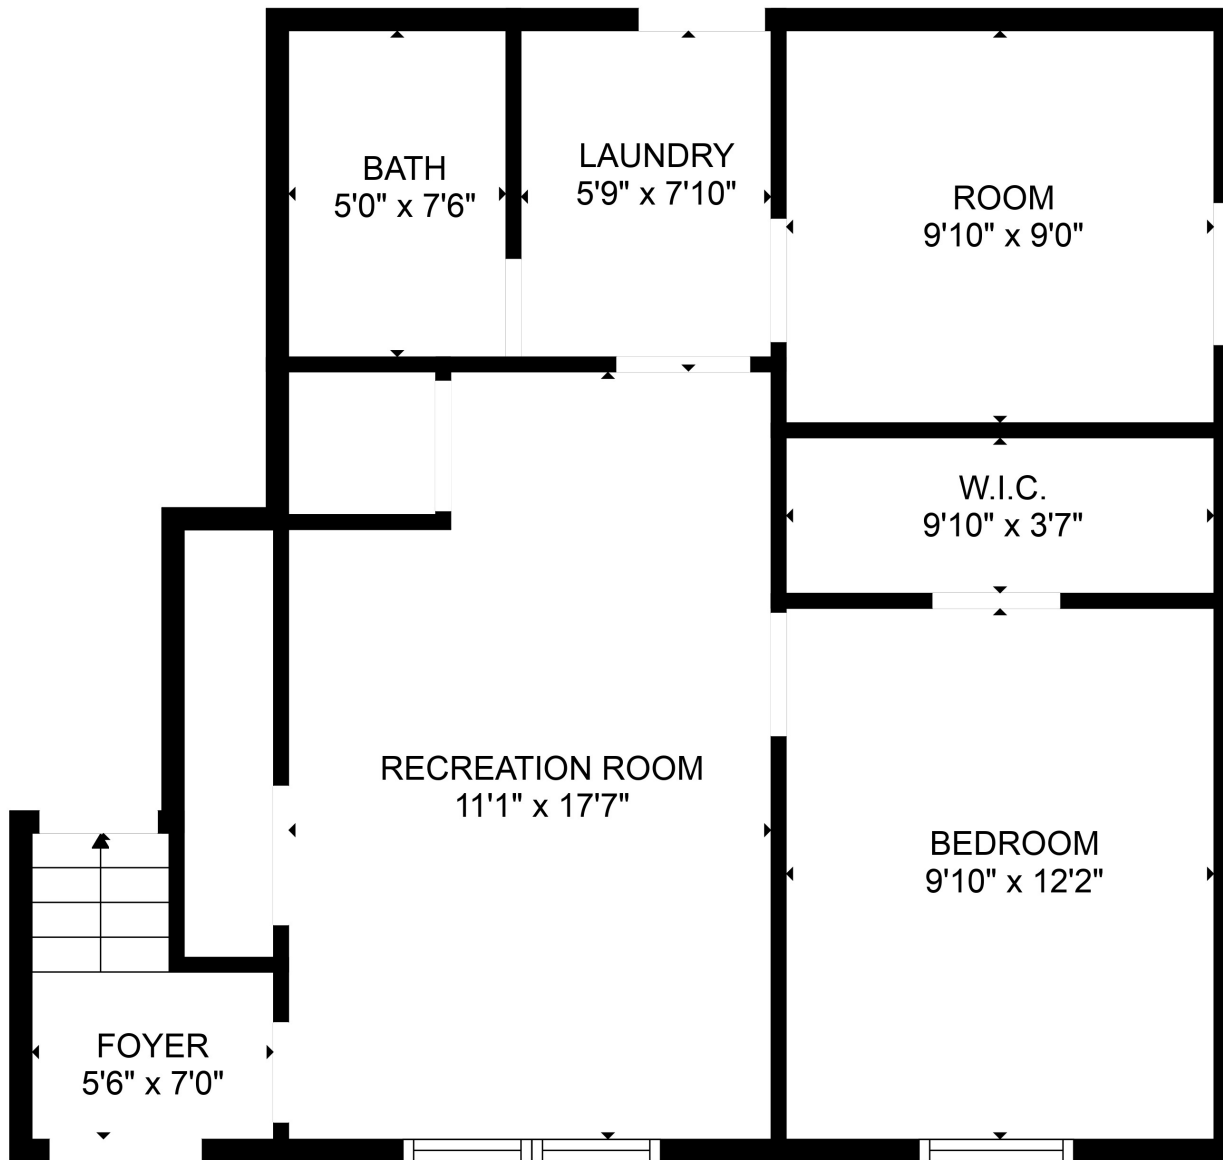

FLOOR 2

FLOOR 3

FLOOR 1

Total scanned area: 1751 sq. ft

SIZES AND DIMENSIONS ARE APPROXIMATE. ACTUAL MAY VARY.

Total scanned area: 1751 sq. ft

SIZES AND DIMENSIONS ARE APPROXIMATE. ACTUAL MAY VARY.

Total scanned area: 1751 sq. ft

SIZES AND DIMENSIONS ARE APPROXIMATE. ACTUAL MAY VARY.

Total scanned area: 1751 sq. ft

SIZES AND DIMENSIONS ARE APPROXIMATE. ACTUAL MAY VARY.