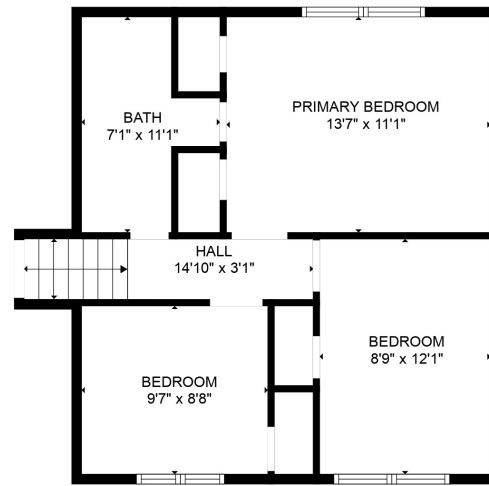

FLOOR 2

FLOOR 3

FLOOR 1

Total scanned area: 1751 sq. ft

SIZES AND DIMENSIONS ARE APPROXIMATE. ACTUAL MAY VARY.

Total scanned area: 1751 sq. ft

SIZES AND DIMENSIONS ARE APPROXIMATE. ACTUAL MAY VARY.

Total scanned area: 1751 sq. ft

SIZES AND DIMENSIONS ARE APPROXIMATE. ACTUAL MAY VARY.

Total scanned area: 1751 sq. ft

SIZES AND DIMENSIONS ARE APPROXIMATE. ACTUAL MAY VARY.