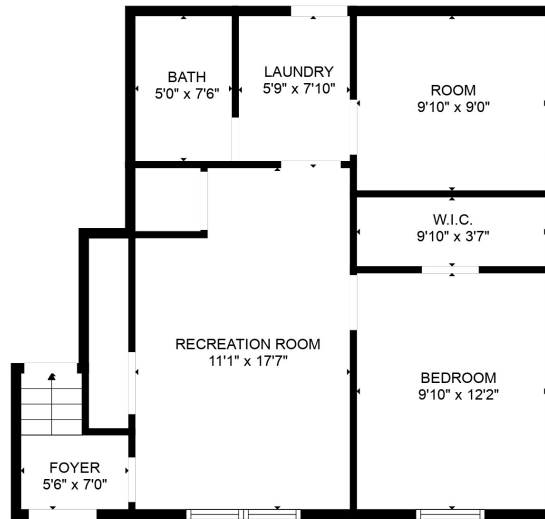

FLOOR 2

FLOOR 3

FLOOR 1

Total scanned area: 1751 sq. ft

SIZES AND DIMENSIONS ARE APPROXIMATE. ACTUAL MAY VARY.

Total scanned area: 1751 sq. ft

SIZES AND DIMENSIONS ARE APPROXIMATE. ACTUAL MAY VARY.

Total scanned area: 1751 sq. ft

SIZES AND DIMENSIONS ARE APPROXIMATE. ACTUAL MAY VARY.

Total scanned area: 1751 sq. ft

SIZES AND DIMENSIONS ARE APPROXIMATE. ACTUAL MAY VARY.