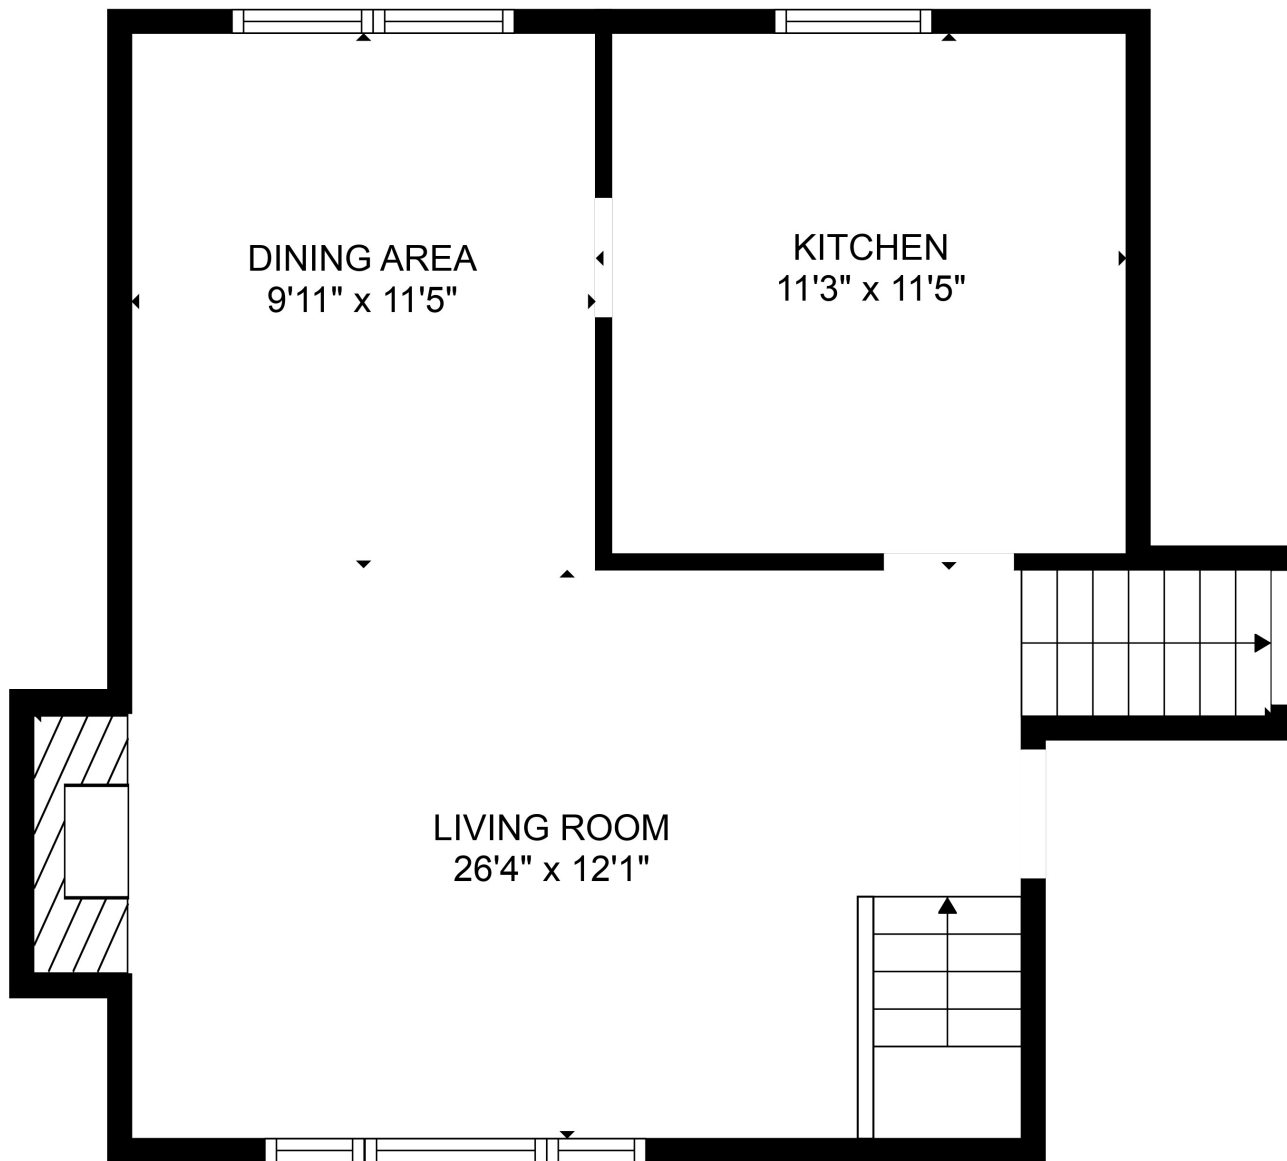

FLOOR 2

FLOOR 3

FLOOR 1

Total scanned area: 1751 sq. ft

SIZES AND DIMENSIONS ARE APPROXIMATE. ACTUAL MAY VARY.

Total scanned area: 1751 sq. ft

SIZES AND DIMENSIONS ARE APPROXIMATE. ACTUAL MAY VARY.

Total scanned area: 1751 sq. ft

SIZES AND DIMENSIONS ARE APPROXIMATE. ACTUAL MAY VARY.

Total scanned area: 1751 sq. ft

SIZES AND DIMENSIONS ARE APPROXIMATE. ACTUAL MAY VARY.