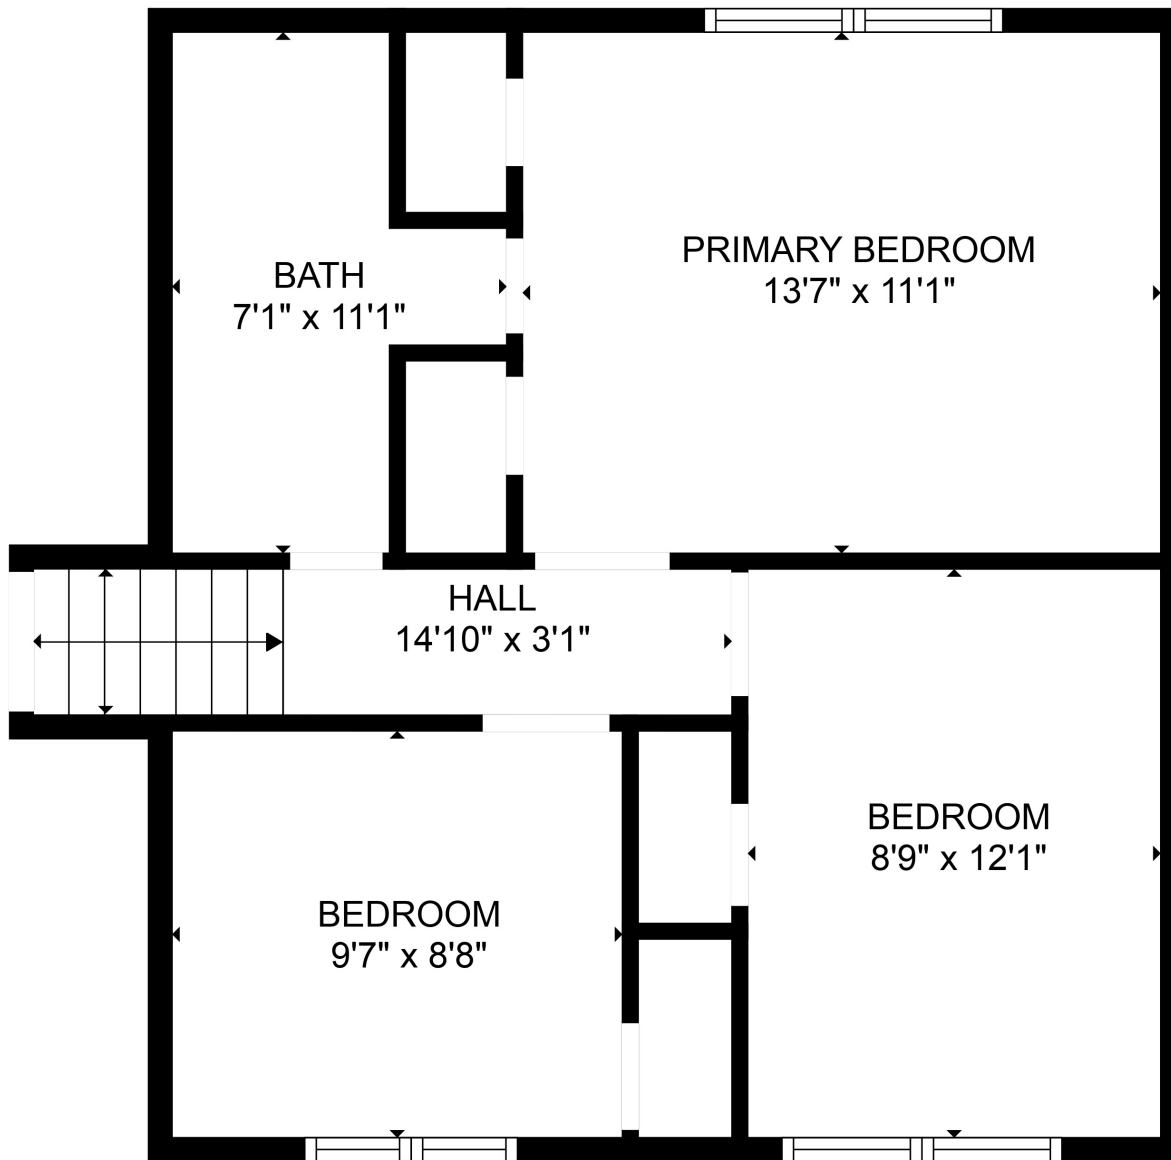

FLOOR 2

FLOOR 3

FLOOR 1

Total scanned area: 1751 sq. ft

SIZES AND DIMENSIONS ARE APPROXIMATE. ACTUAL MAY VARY.

Total scanned area: 1751 sq. ft

SIZES AND DIMENSIONS ARE APPROXIMATE. ACTUAL MAY VARY.

Total scanned area: 1751 sq. ft

SIZES AND DIMENSIONS ARE APPROXIMATE. ACTUAL MAY VARY.

Total scanned area: 1751 sq. ft

SIZES AND DIMENSIONS ARE APPROXIMATE. ACTUAL MAY VARY.