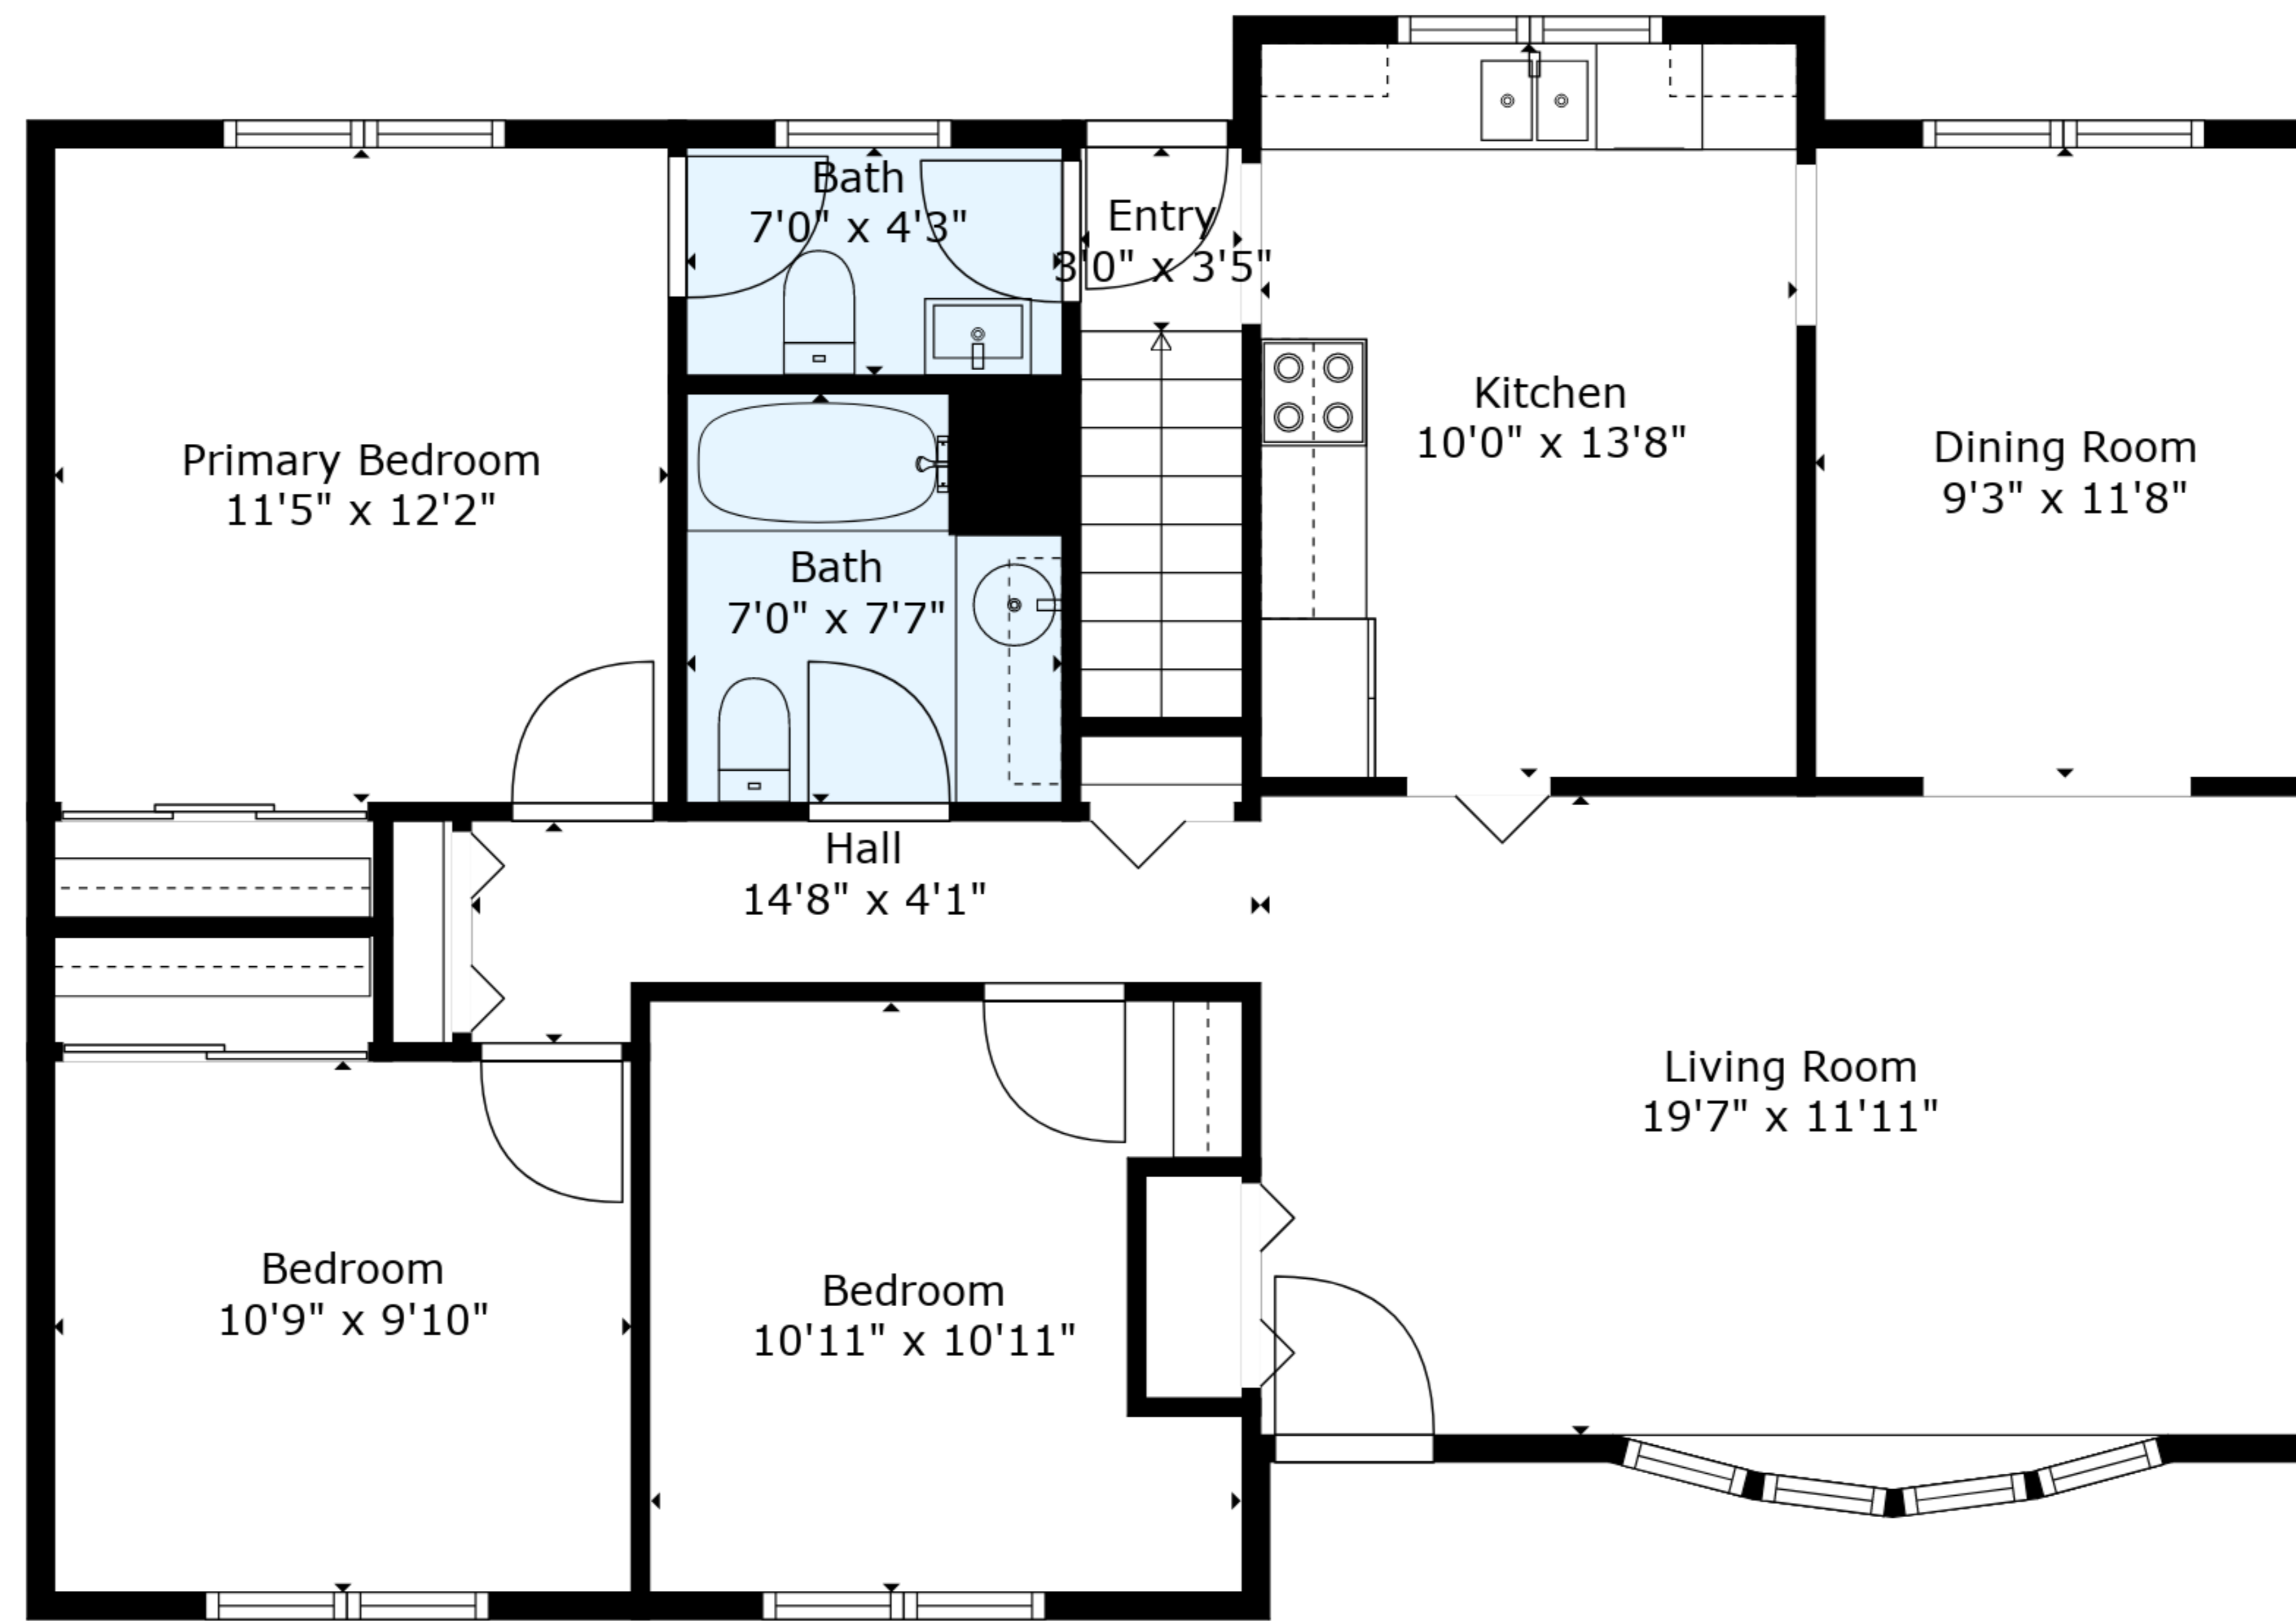

**TOTAL: 1641 sq. ft**  
 BELOW GROUND: 546 sq. ft, FLOOR 2: 1095 sq. ft  
 EXCLUDED AREAS: BEDROOM: 128 sq. ft, UNDEFINED: 33 sq. ft, UTILITY: 364 sq. ft

**TOTAL: 1641 sq. ft**

BELOW GROUND: 546 sq. ft, FLOOR 2: 1095 sq. ft

EXCLUDED AREAS: BEDROOM: 128 sq. ft, UNDEFINED: 33 sq. ft, UTILITY: 364 sq. ft

Floor 2

Floor 1

**TOTAL: 1641 sq. ft**  
 BELOW GROUND: 546 sq. ft, FLOOR 2: 1095 sq. ft  
 EXCLUDED AREAS: BEDROOM: 128 sq. ft, UNDEFINED: 33 sq. ft, UTILITY: 364 sq. ft