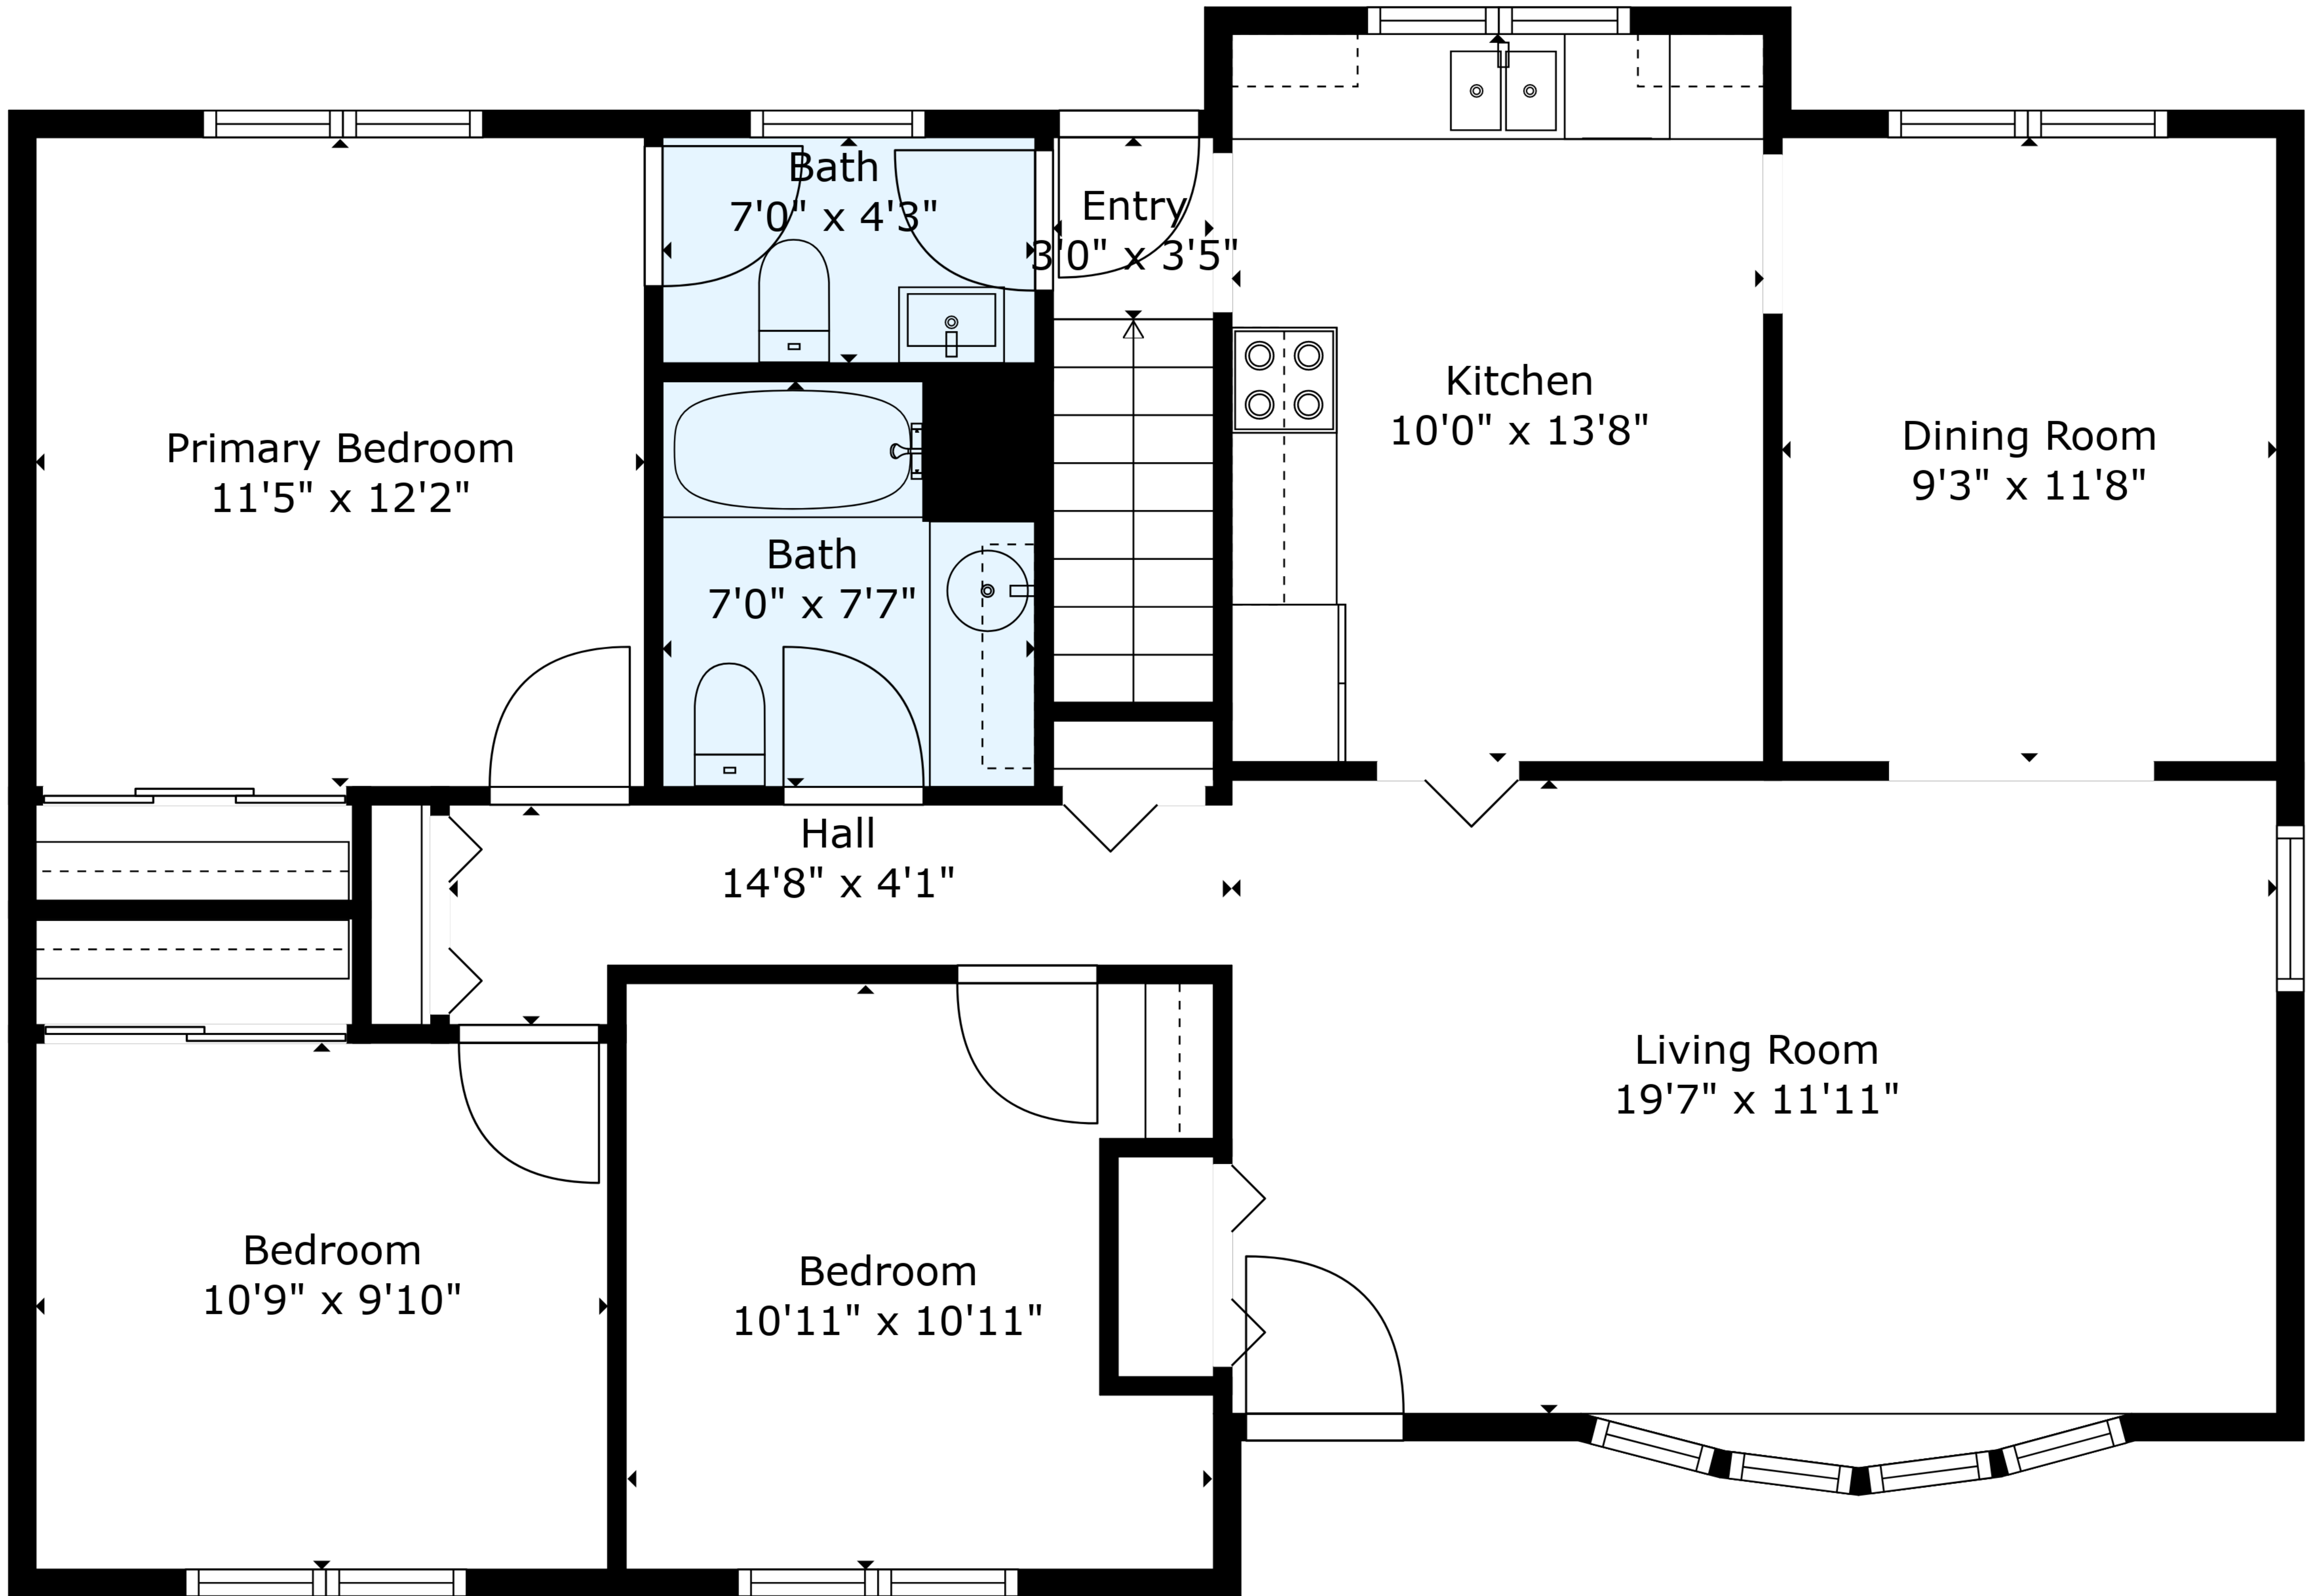

**TOTAL: 1641 sq. ft**  
 BELOW GROUND: 546 sq. ft, FLOOR 2: 1095 sq. ft  
 EXCLUDED AREAS: BEDROOM: 128 sq. ft, UNDEFINED: 33 sq. ft, UTILITY: 364 sq. ft

**TOTAL: 1641 sq. ft**

BELOW GROUND: 546 sq. ft, FLOOR 2: 1095 sq. ft

EXCLUDED AREAS: BEDROOM: 128 sq. ft, UNDEFINED: 33 sq. ft, UTILITY: 364 sq. ft

Floor 2

Floor 1

**TOTAL: 1641 sq. ft**  
 BELOW GROUND: 546 sq. ft, FLOOR 2: 1095 sq. ft  
 EXCLUDED AREAS: BEDROOM: 128 sq. ft, UNDEFINED: 33 sq. ft, UTILITY: 364 sq. ft