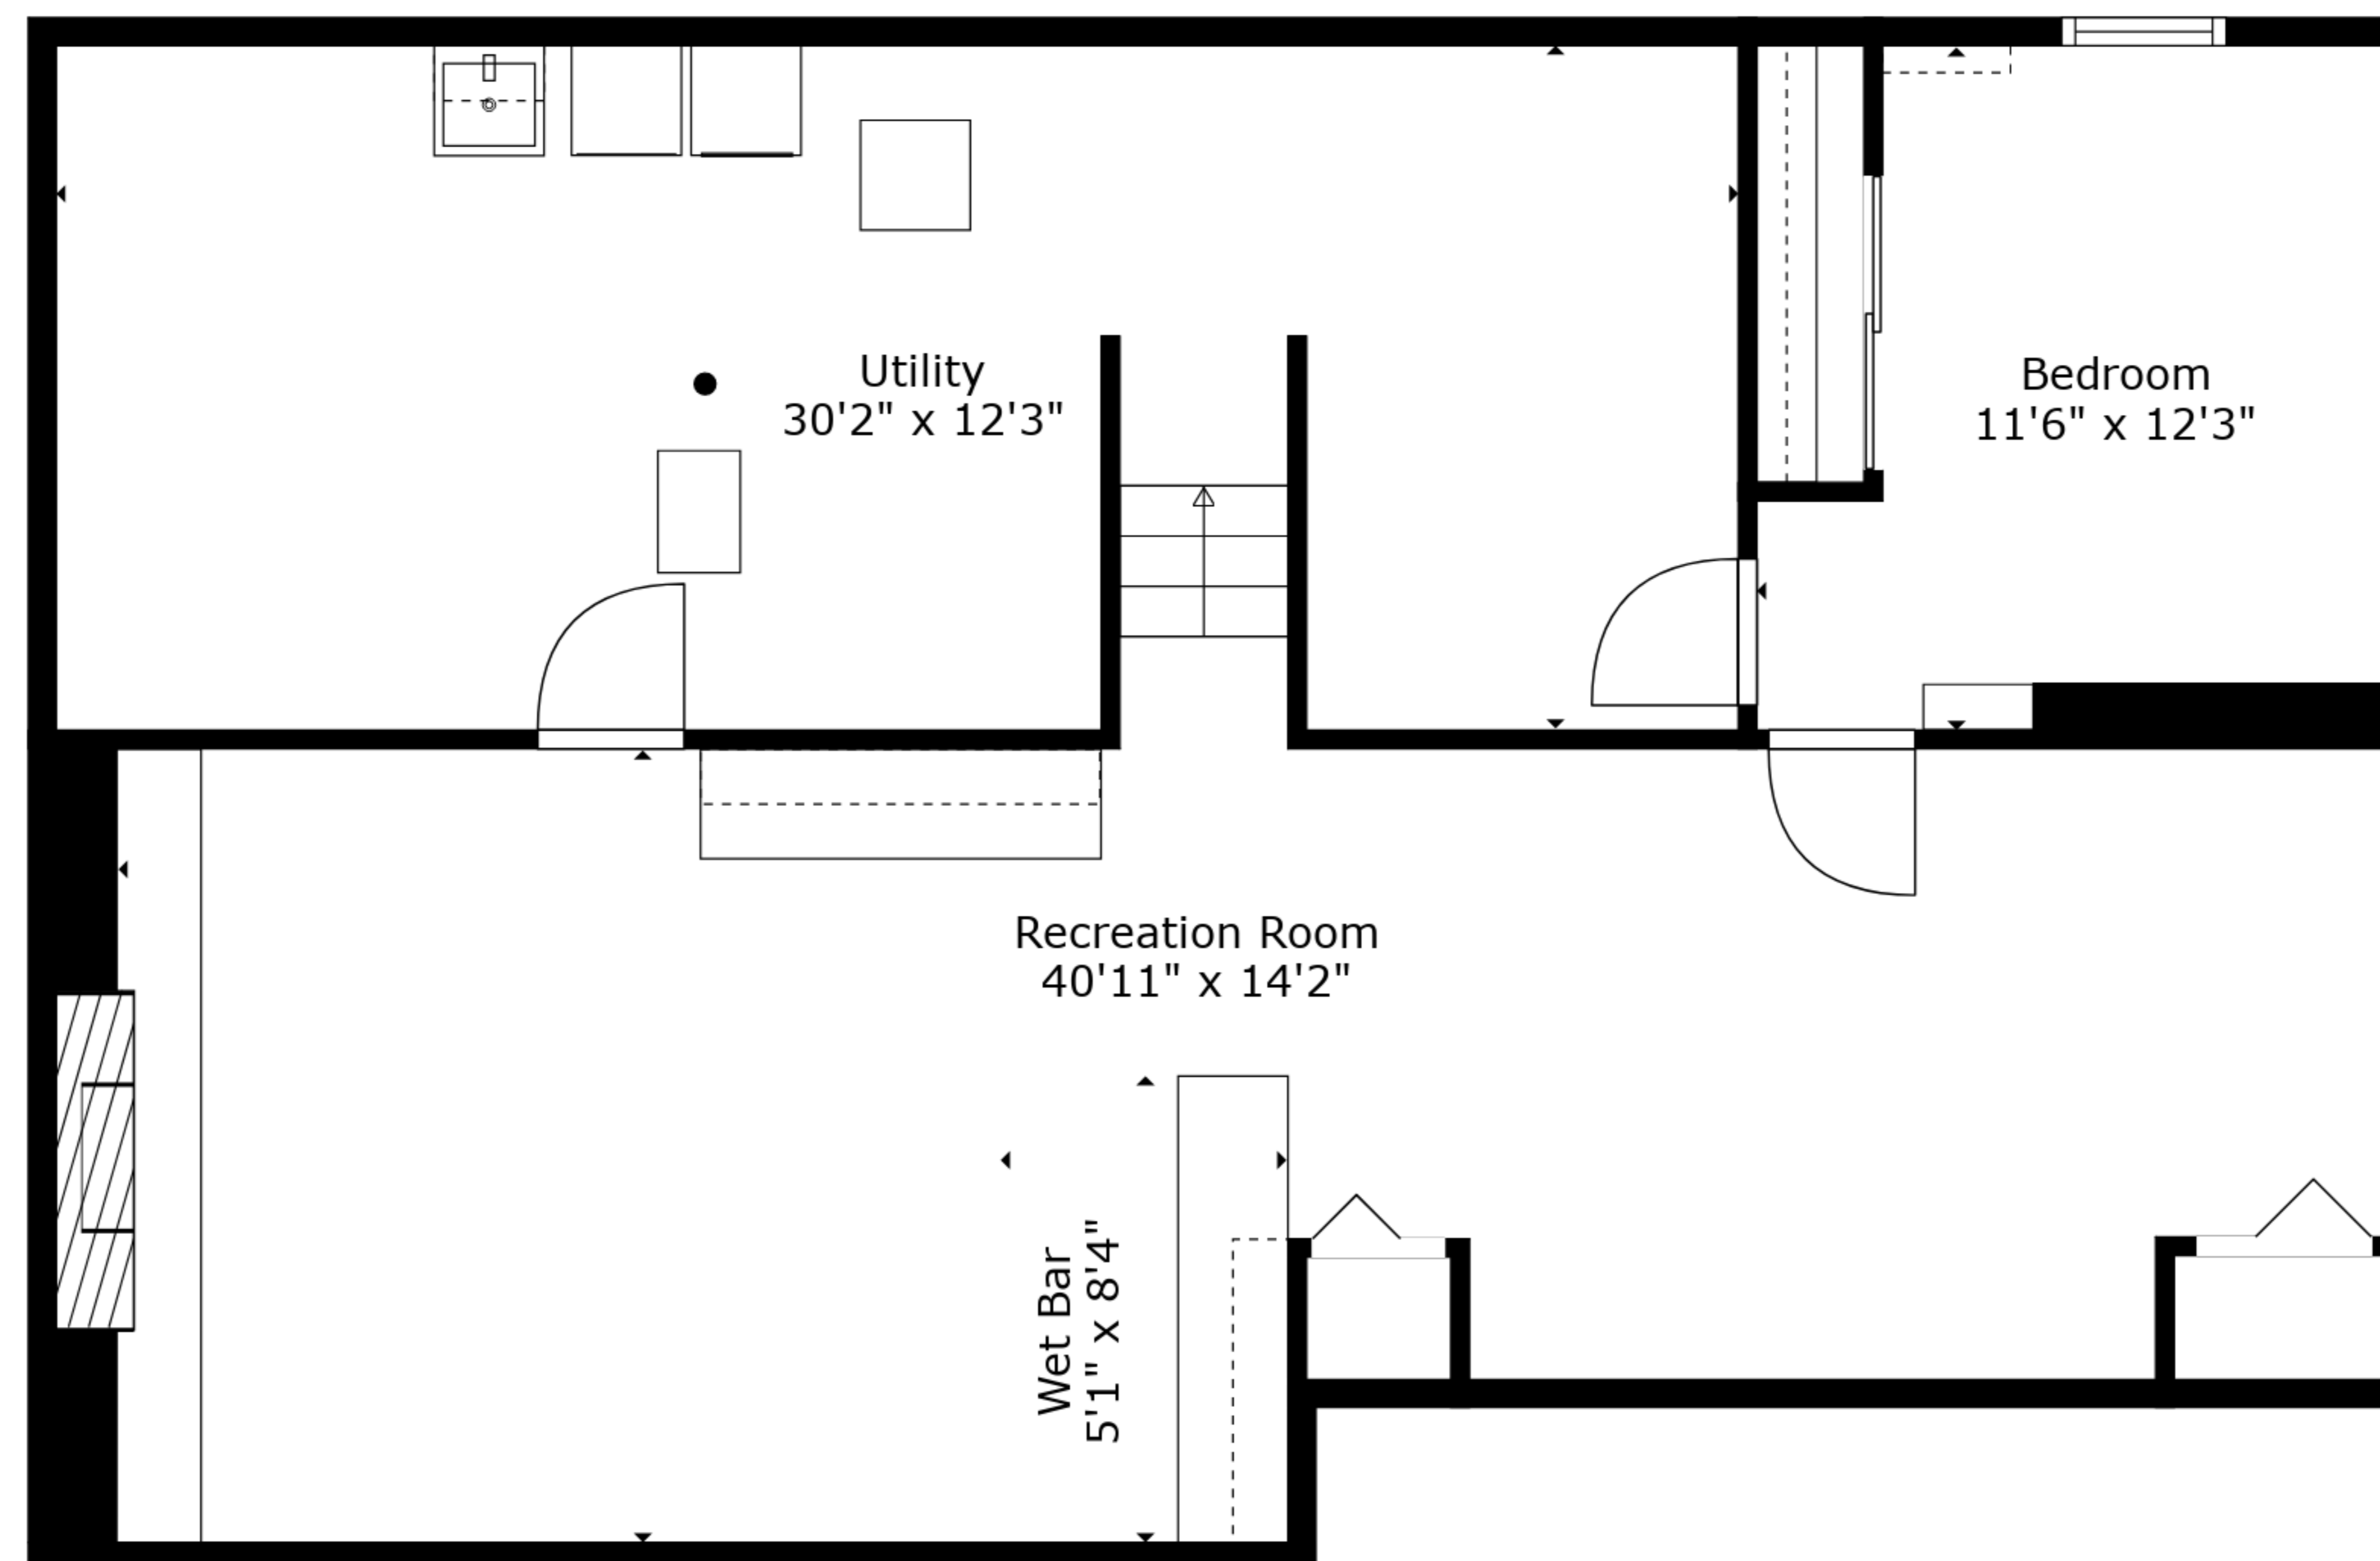

**TOTAL: 1641 sq. ft**  
 BELOW GROUND: 546 sq. ft, FLOOR 2: 1095 sq. ft  
 EXCLUDED AREAS: BEDROOM: 128 sq. ft, UNDEFINED: 33 sq. ft, UTILITY: 364 sq. ft

**TOTAL: 1641 sq. ft**

BELOW GROUND: 546 sq. ft, FLOOR 2: 1095 sq. ft

EXCLUDED AREAS: BEDROOM: 128 sq. ft, UNDEFINED: 33 sq. ft, UTILITY: 364 sq. ft

Floor 2

Floor 1

**TOTAL: 1641 sq. ft**  
 BELOW GROUND: 546 sq. ft, FLOOR 2: 1095 sq. ft  
 EXCLUDED AREAS: BEDROOM: 128 sq. ft, UNDEFINED: 33 sq. ft, UTILITY: 364 sq. ft