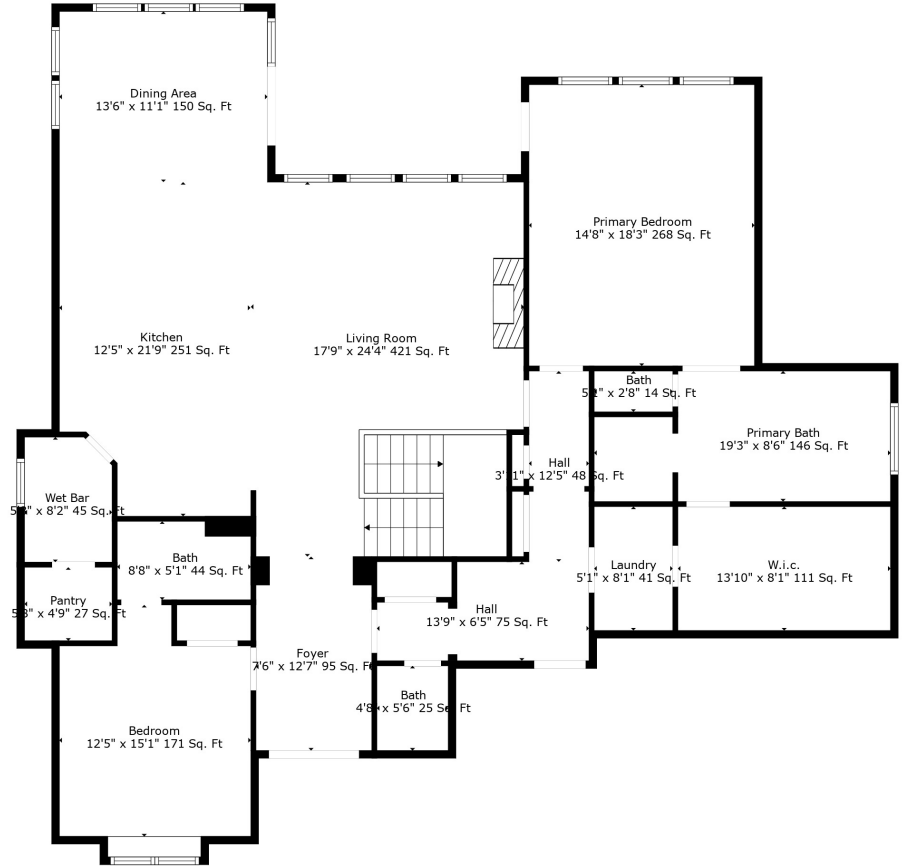

Floor 1

Floor 2

Total scanned area: 4183 sq. ft

Total scanned area: 4183 sq. ft

Total scanned area: 4183 sq. ft

Measurements Are Calculated By Cubicasa Technology. Deemed Highly Reliable But Not Guaranteed.