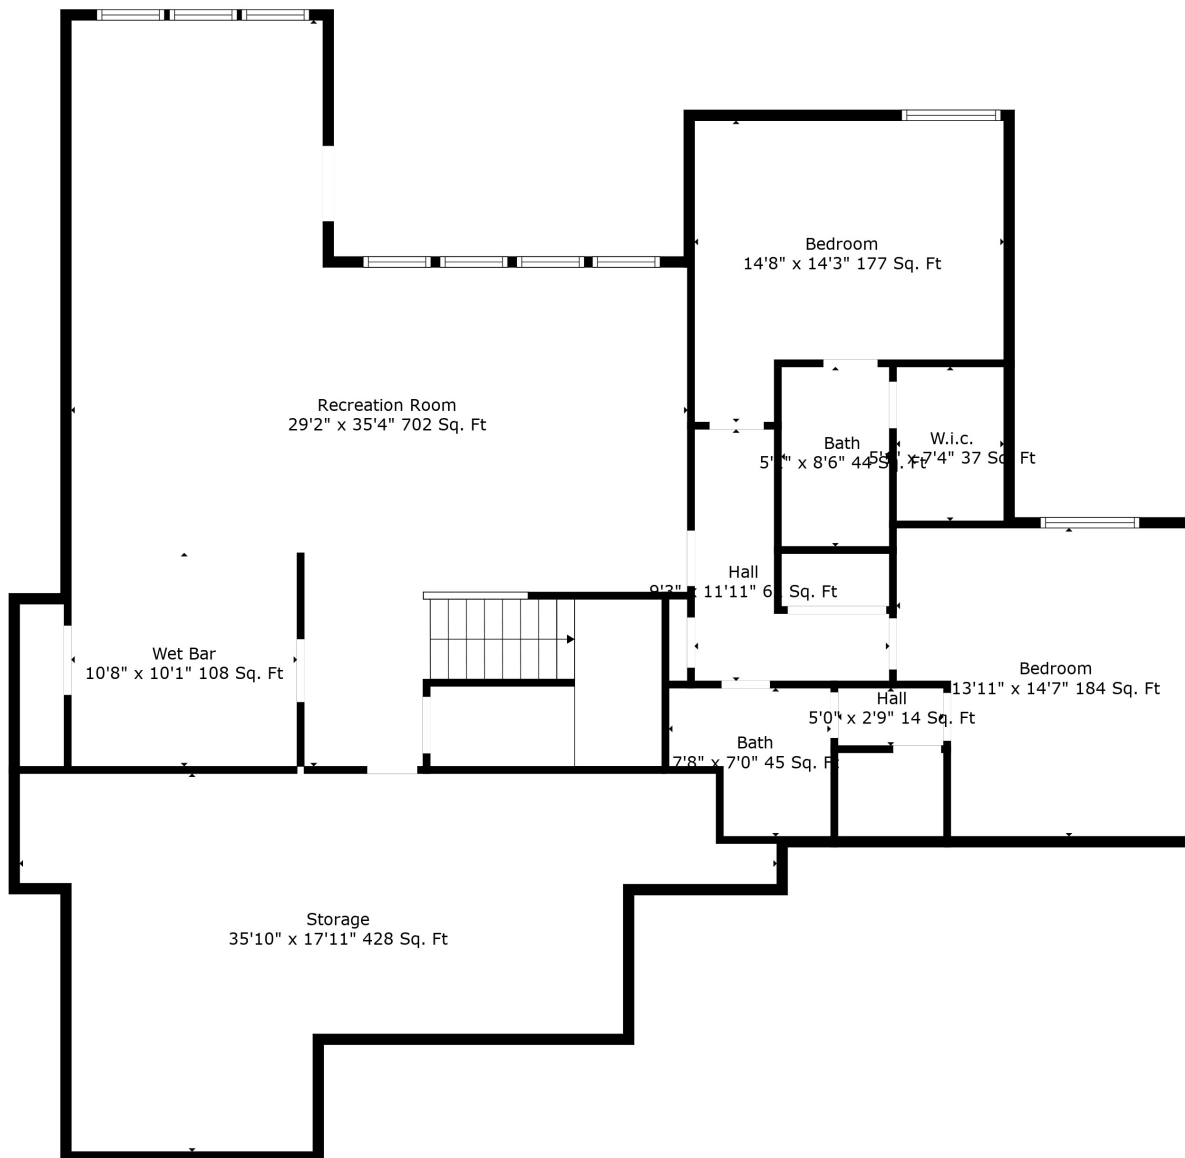

Floor 1

Floor 2

Total scanned area: 4183 sq. ft

Total scanned area: 4183 sq. ft

Total scanned area: 4183 sq. ft

Measurements Are Calculated By Cubicasa Technology. Deemed Highly Reliable But Not Guaranteed.