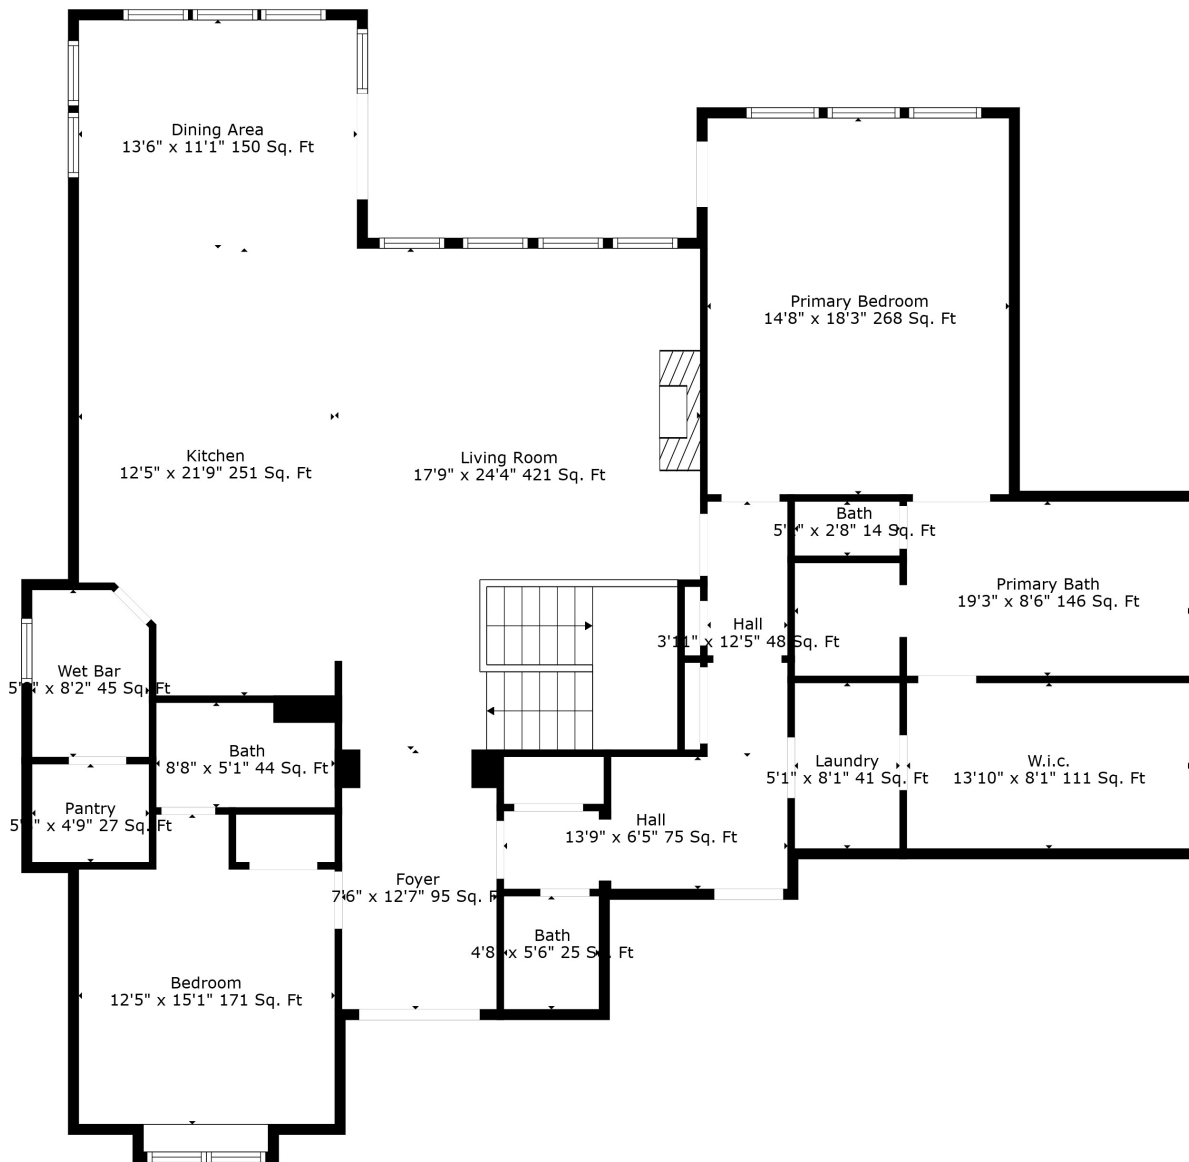

Floor 1

Floor 2

Total scanned area: 4183 sq. ft

Total scanned area: 4183 sq. ft

Total scanned area: 4183 sq. ft

Measurements Are Calculated By Cubicasa Technology. Deemed Highly Reliable But Not Guaranteed.