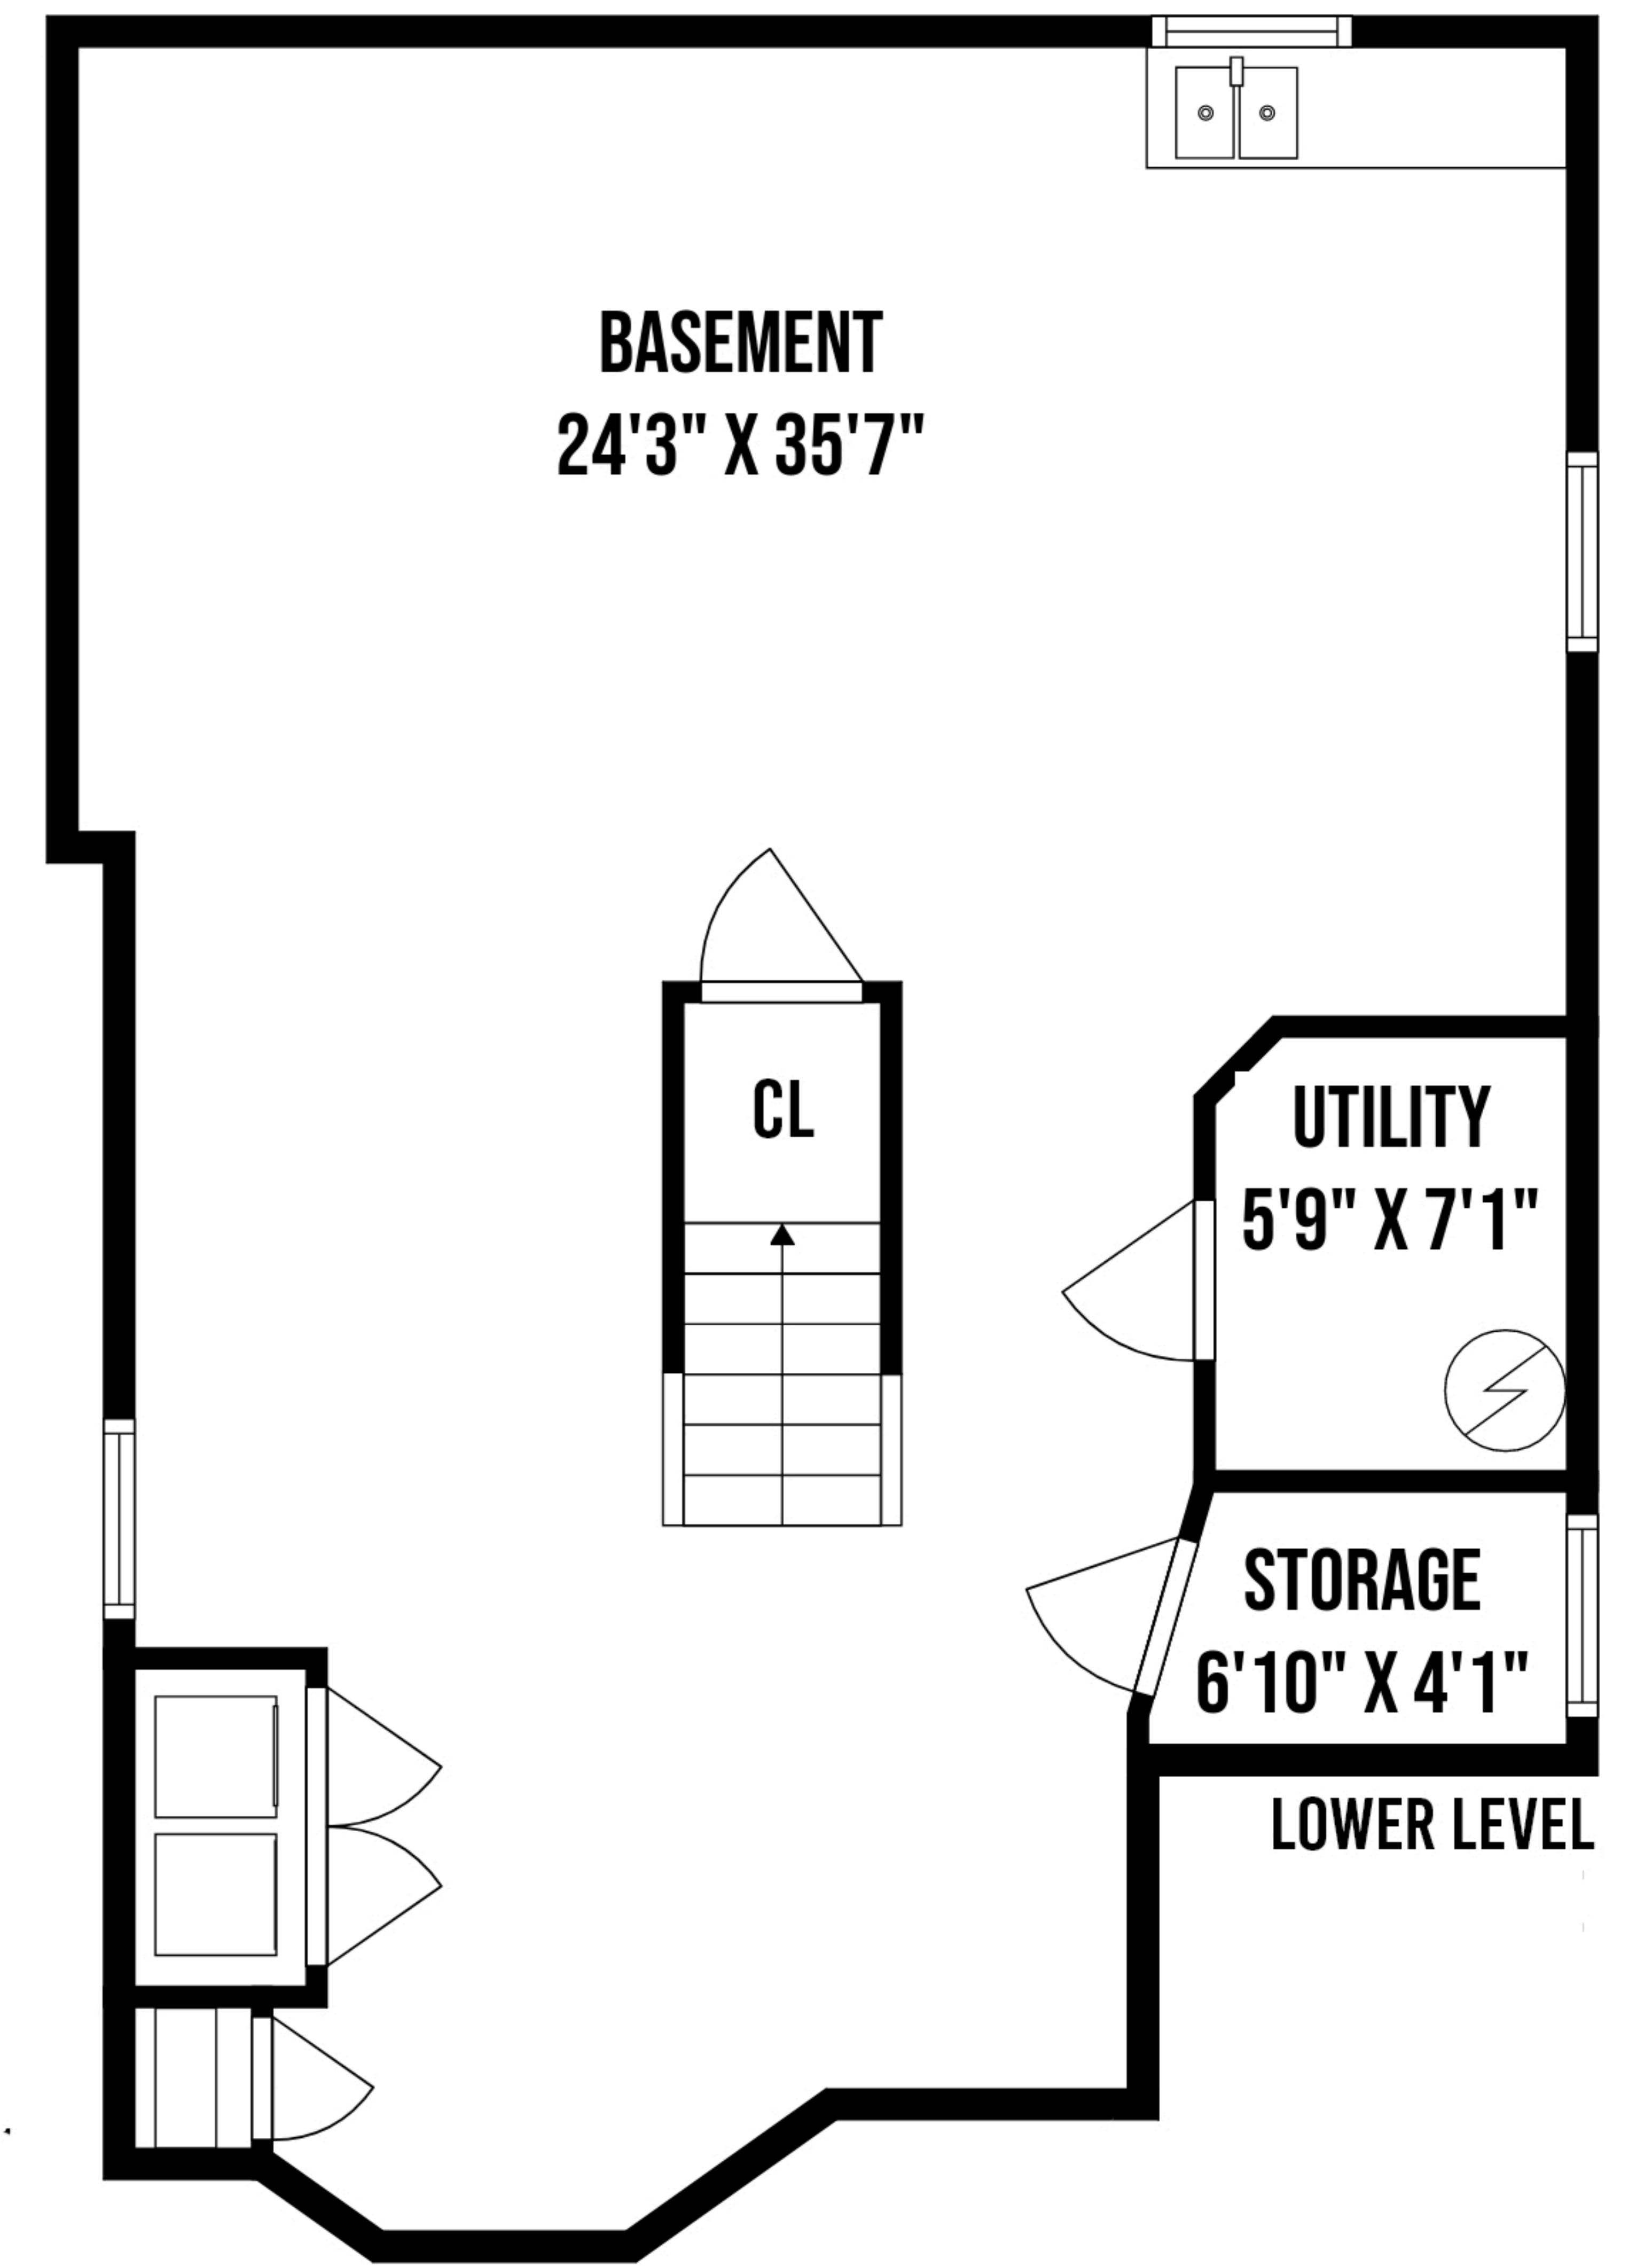

32 LAMBERSON STREET VALLEY STREAM NY

PREPARED BY "HOME MEDIA GROUP INC." TEL 212-731-2301  
THIS FLOOR PLAN ILLUSTRATION IS AN APPROXIMATION OF EXISTING STRUCTURES AND FEATURES AND IS PROVIDED FOR CONVENIENCE ONLY  
WITH THE PERMISSION OF THE SELLER. ALL MEASUREMENTS ARE APPROXIMATE AND NOT GUARANTEED TO BE EXACT OR TO SCALE.