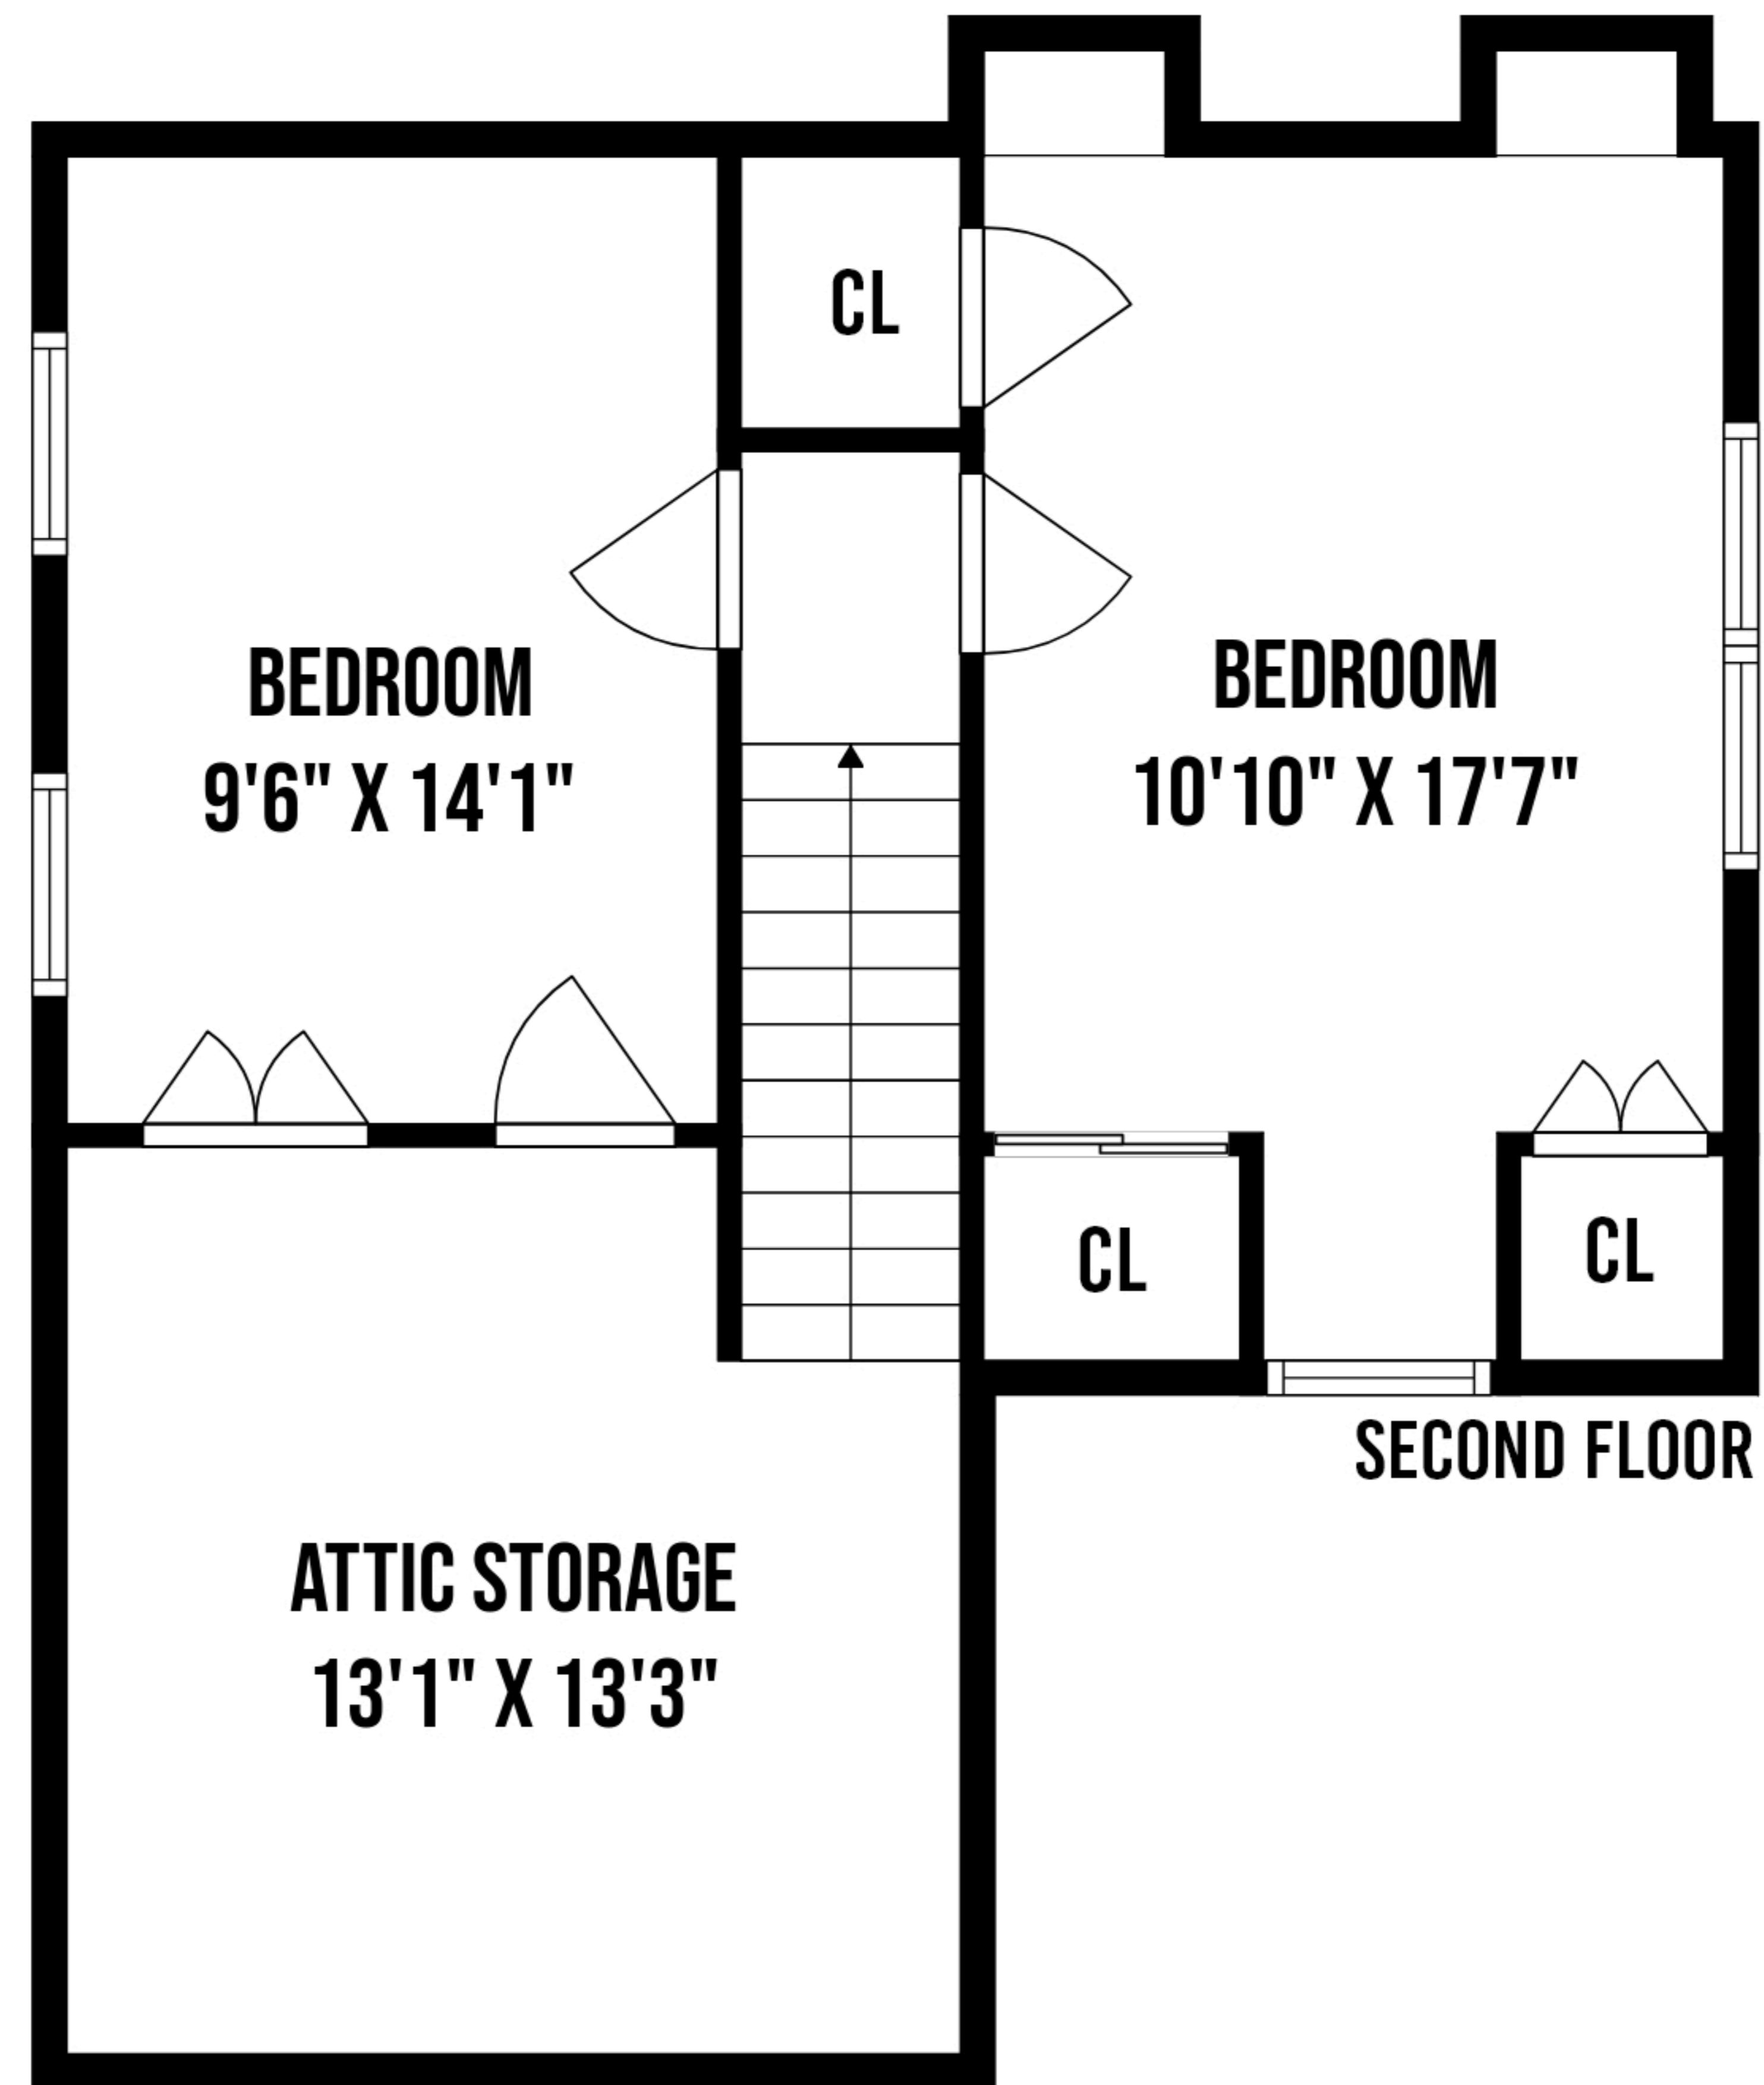

32 LAMBERSON STREET VALLEY STREAM NY

PREPARED BY "HOME MEDIA GROUP INC." TEL 212-731-2301  
THIS FLOOR PLAN ILLUSTRATION IS AN APPROXIMATION OF EXISTING STRUCTURES AND FEATURES AND IS PROVIDED FOR CONVENIENCE ONLY  
WITH THE PERMISSION OF THE SELLER. ALL MEASUREMENTS ARE APPROXIMATE AND NOT GUARANTEED TO BE EXACT OR TO SCALE.