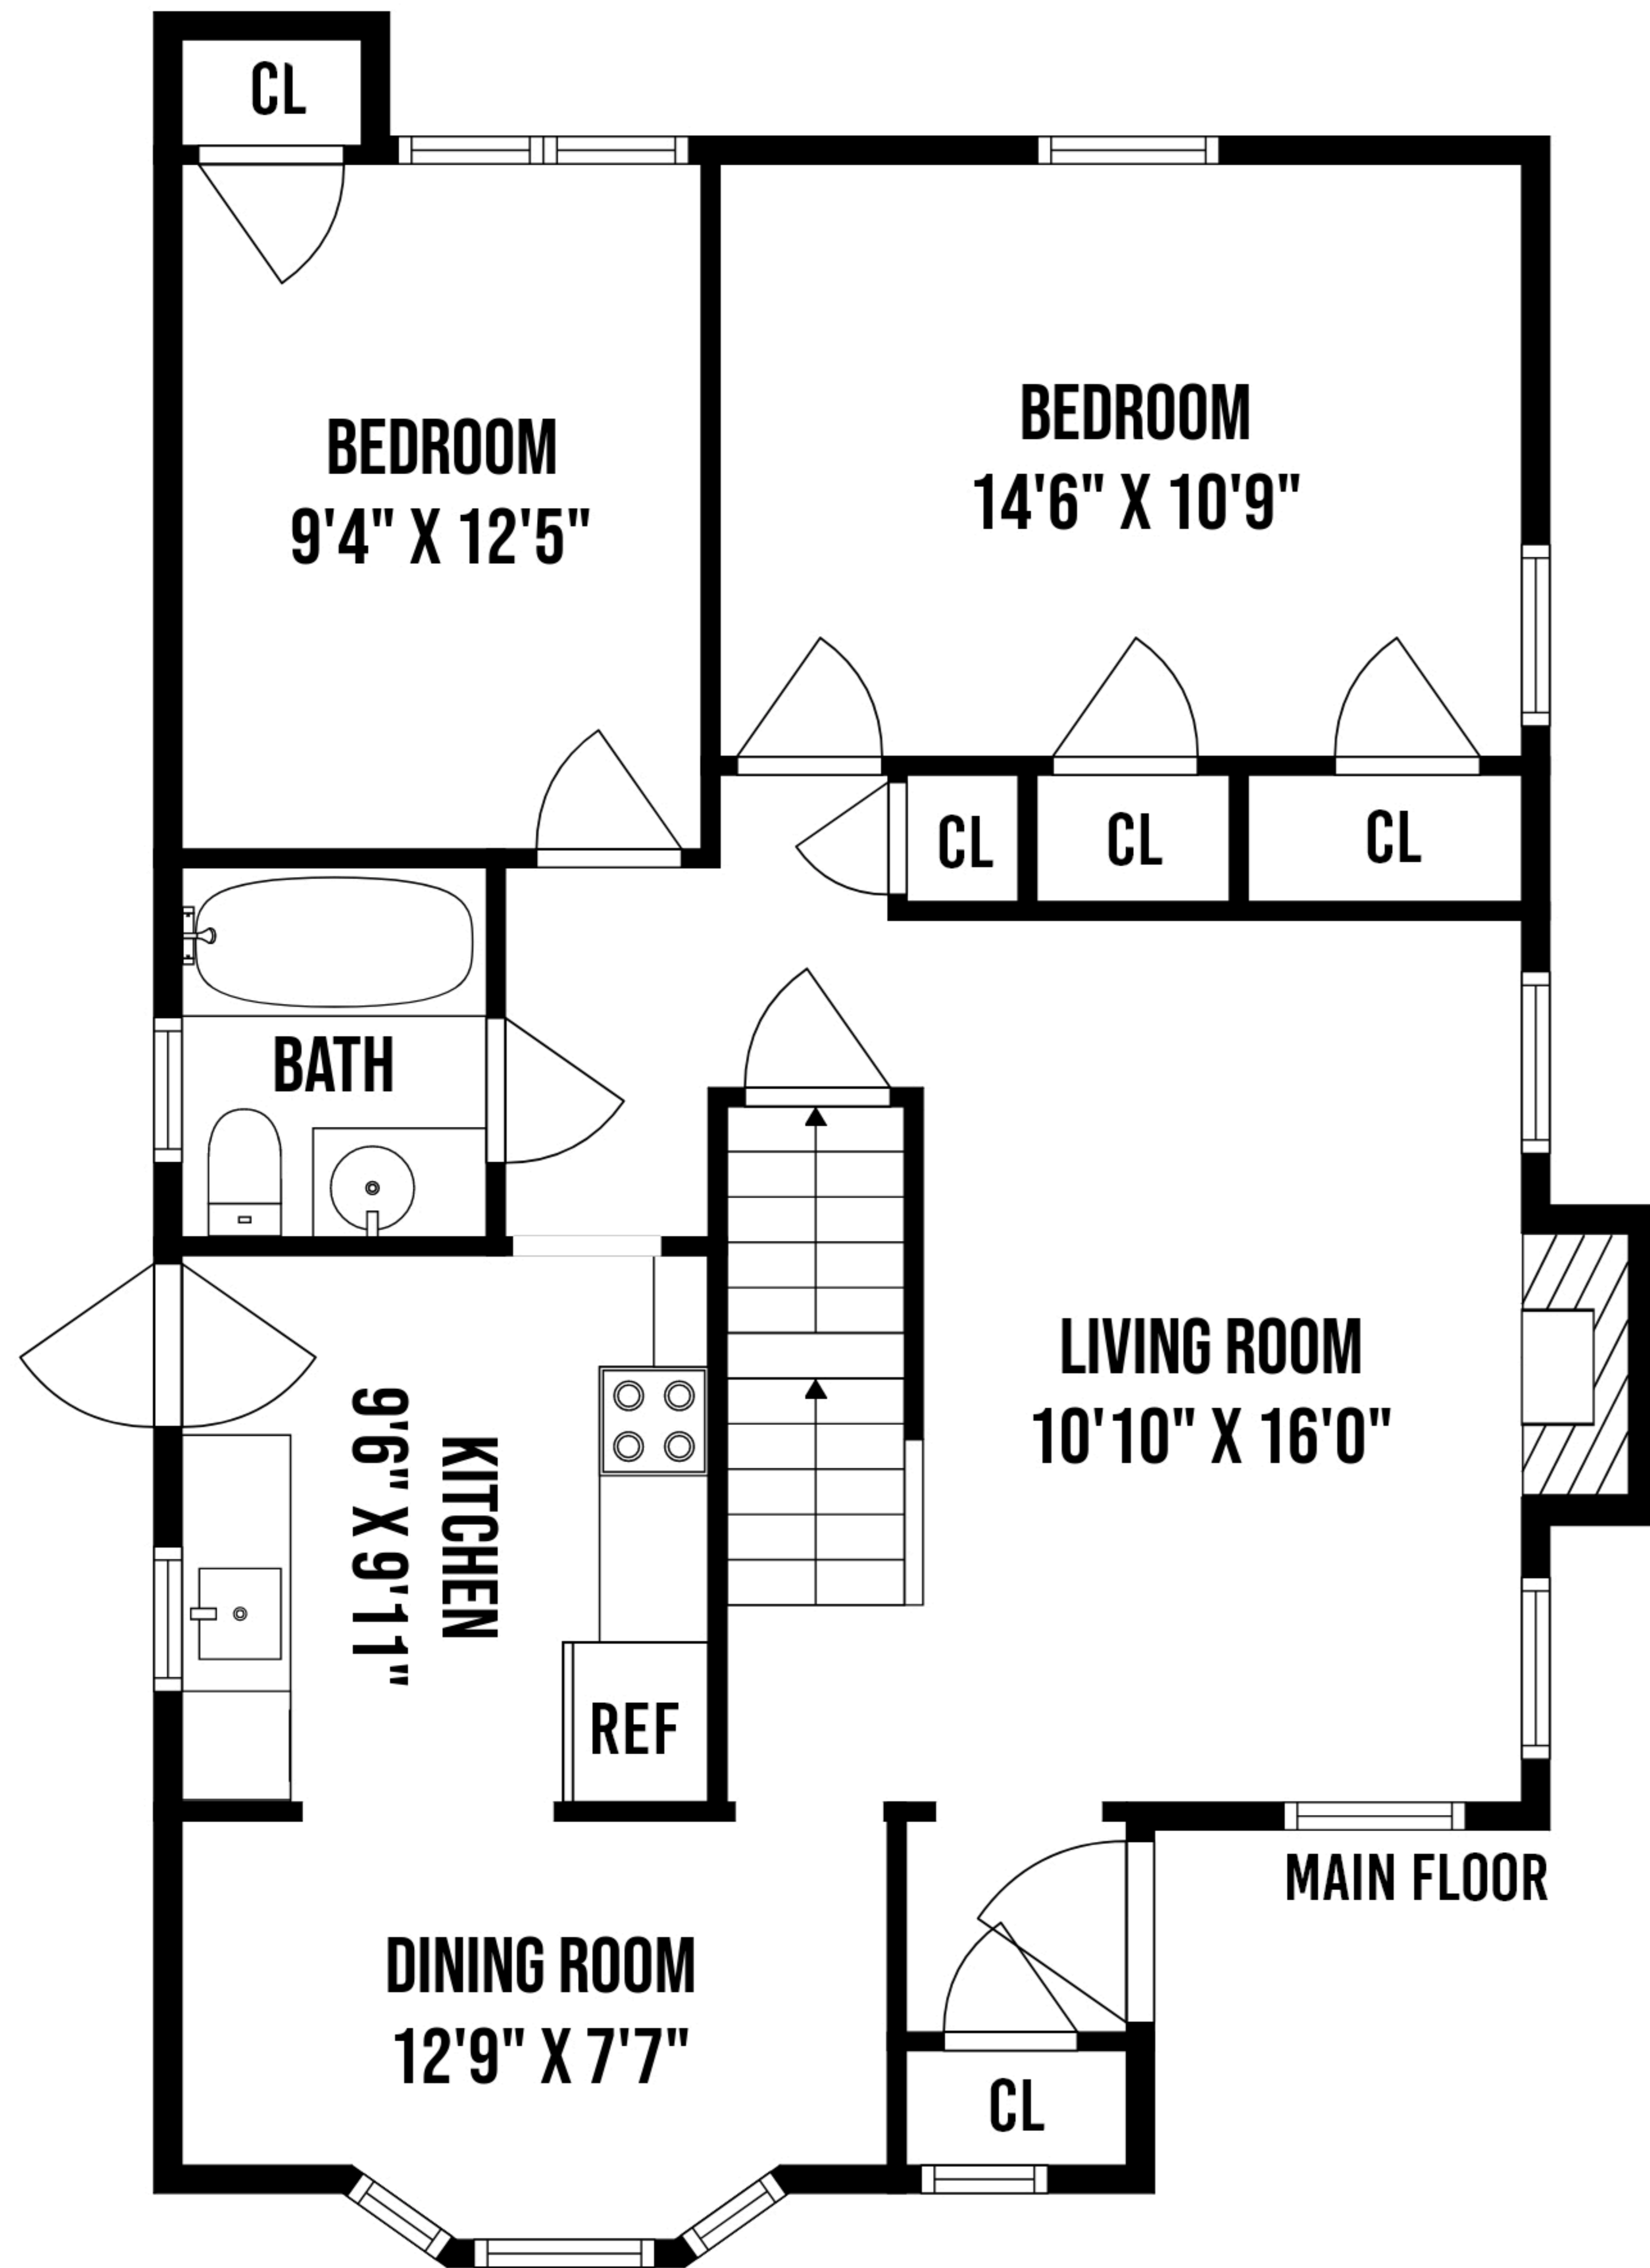

32 LAMBERSON STREET VALLEY STREAM NY

PREPARED BY "HOME MEDIA GROUP INC." TEL 212-731-2301  
THIS FLOOR PLAN ILLUSTRATION IS AN APPROXIMATION OF EXISTING STRUCTURES AND FEATURES AND IS PROVIDED FOR CONVENIENCE ONLY  
WITH THE PERMISSION OF THE SELLER. ALL MEASUREMENTS ARE APPROXIMATE AND NOT GUARANTEED TO BE EXACT OR TO SCALE.