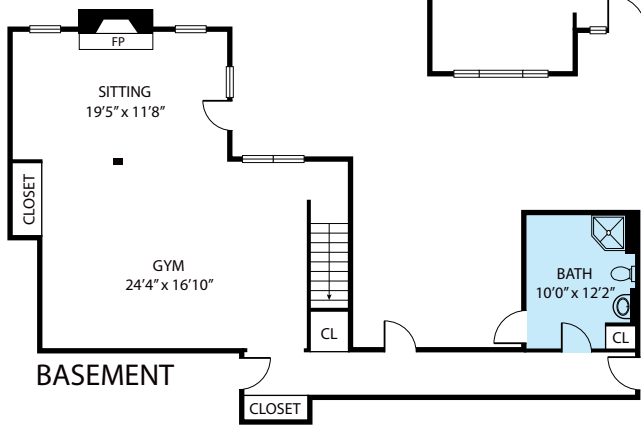

SECOND FLOOR

FIRST FLOOR

BASEMENT

2613 Halifax Drive, Kingsport 37660

TOTAL APPROX. FLOOR AREA 4,864 SQ.FT

Whilst every attempt has been made to ensure the accuracy of the floor plan contained here, measurements of doors, windows, rooms and any other items are approximate and no responsibility is taken for any error, omission, or misstatement. This plan is for illustrative purposes only and should be used as such by any prospective purchaser.