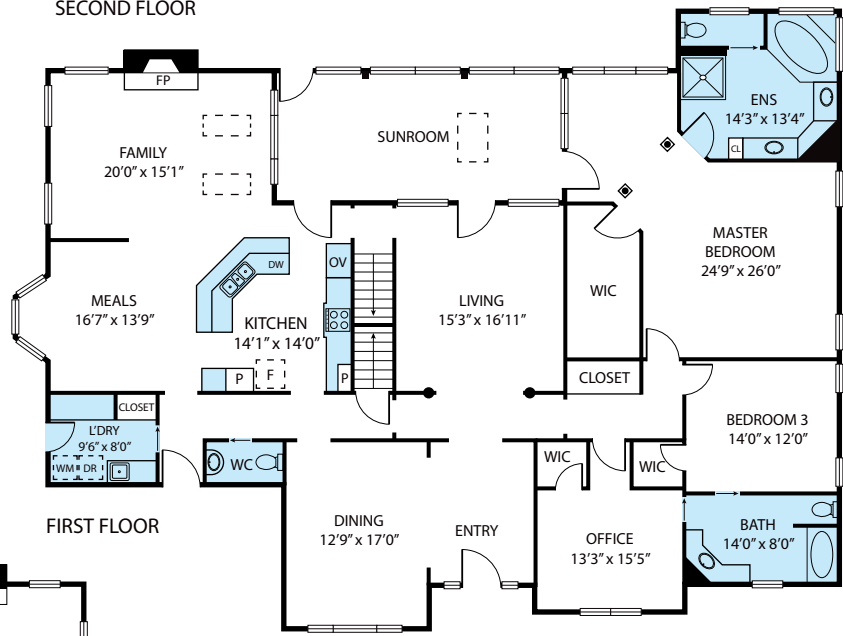

SECOND FLOOR

FIRST FLOOR

BASEMENT

2613 Halifax Drive, Kingsport 37660

TOTAL APPROX. FLOOR AREA 4,864 SQ.FT

Whilst every attempt has been made to ensure the accuracy of the floor plan contained here, measurements of doors, windows, rooms and any other items are approximate and no responsibility is taken for any error, omission, or misstatement. This plan is for illustrative purposes only and should be used as such by any prospective purchaser.