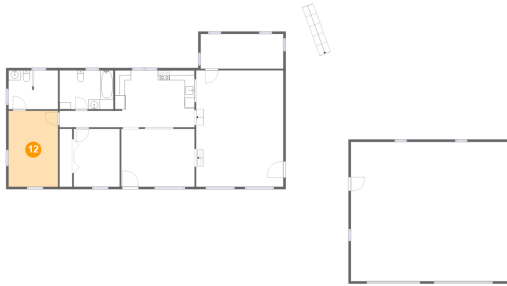

402 Harmony Road, Boones Mill, Franklin County, Virginia, United States, 24065

12 Floor 2 - Bedroom

Dimensions: 10'1" x 15'5"
Area: 155 sq. ft
Counted as living area: Yes

Heated: Yes
Finished: Yes
Enclosed: Yes
Contiguous: Yes
Permitted: Yes
Wet space: No
Addition: No
Conversion: No