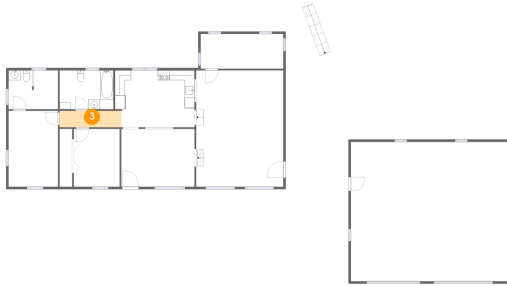

402 Harmony Road, Boones Mill, Franklin County, Virginia, United States, 24065

3 Floor 2 - Hall

Dimensions: 12'7" x 3'4"
Area: 42 sq. ft
Counted as living area: Yes

Heated: Yes
Finished: Yes
Enclosed: Yes
Contiguous: Yes
Permitted: Yes
Wet space: No
Addition: No
Conversion: No