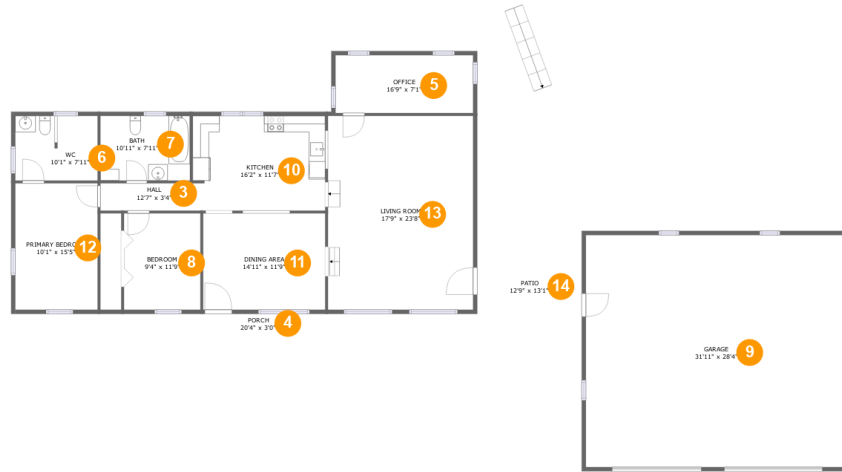

402 Harmony Road, Boones Mill, Franklin County, Virginia, United States, 24065

Room dimensions

Floor 2

Total sqft: 2734 Living area: 1539

#		Dimensions	sqft	Counted as living area
3	Hall	12'7" x 3'4"	42 sq. ft	Yes
4	Outdoor	20'4" x 3'0"	62 sq. ft	No
5	Office	16'9" x 7'1"	119 sq. ft	Yes
6	Bath	10'1" x 7'11"	80 sq. ft	Yes
7	Bath	10'11" x 7'11"	87 sq. ft	Yes
8	Bedroom	9'4" x 11'9"	110 sq. ft	Yes
9	Garage	31'11" x 28'4"	904 sq. ft	No
10	Kitchen	16'2" x 11'7"	185 sq. ft	Yes
11	Dining Room	14'11" x 11'9"	176 sq. ft	Yes
12	Bedroom	10'1" x 15'5"	155 sq. ft	Yes
13	Living Room	17'9" x 23'8"	422 sq. ft	Yes

Scan captured on Fri, 08 Nov 2024 22:21:48 GMT

Information is calculated by Cubicasa technology deemed highly reliable but not guaranteed.