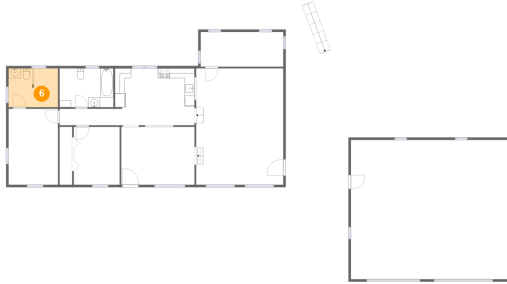

402 Harmony Road, Boones Mill, Franklin County, Virginia, United States, 24065

6 Floor 2 - Bath

Dimensions: 10'1" x 7'11"
Area: 80 sq. ft
Counted as living area: Yes

Heated: Yes
Finished: Yes
Enclosed: Yes
Contiguous: Yes
Permitted: Yes
Wet space: Yes
Addition: No
Conversion: No