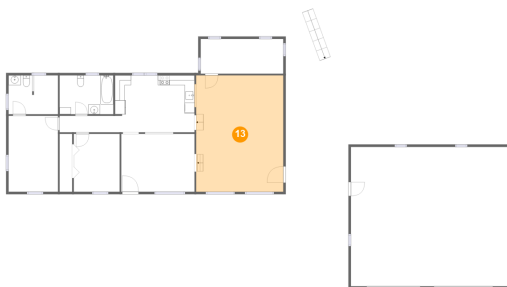

13 Floor 2 - Living Room

Dimensions: 17'9" x 23'8"
Area: 422 sq. ft
Counted as living area: Yes

Heated: Yes
Finished: Yes
Enclosed: Yes
Contiguous: Yes
Permitted: Yes
Wet space: No
Addition: No
Conversion: No