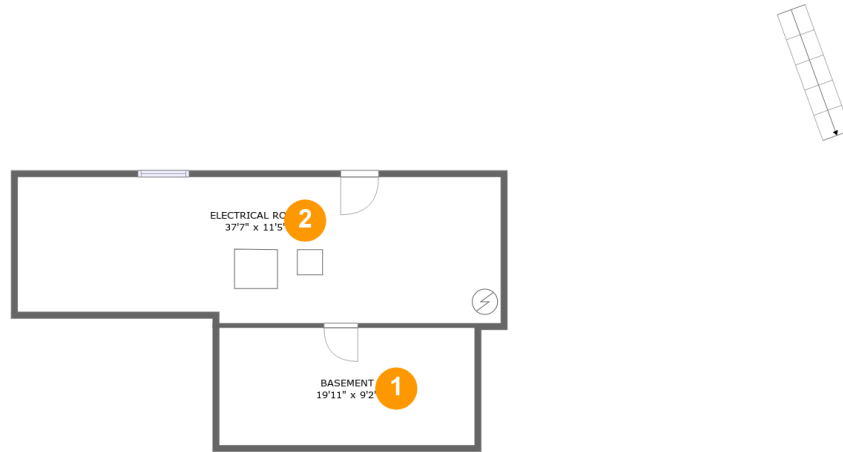

**402 Harmony Road, Boones Mill, Franklin County, Virginia, United States, 24065**

**Room dimensions**

Floor 1

Total sqft: 662

Living area: 0

#		Dimensions	sqft	Counted as living area
1	Basement	19'11" x 9'2"	182 sq. ft	No
2	Room	37'7" x 11'5"	414 sq. ft	No