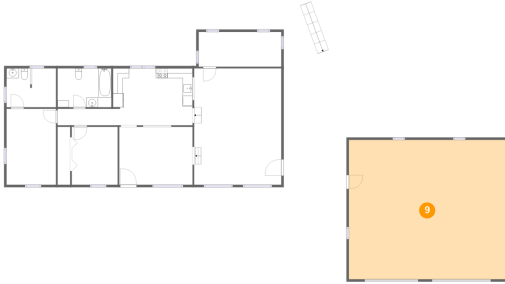

402 Harmony Road, Boones Mill, Franklin County, Virginia, United States, 24065

9 Floor 2 - Garage

Dimensions: 31'11" x 28'4"
Area: 904 sq. ft
Counted as living area: No

Heated: No
Finished: No
Enclosed: Yes
Contiguous: Yes
Permitted: Yes
Wet space: No
Addition: No
Conversion: No