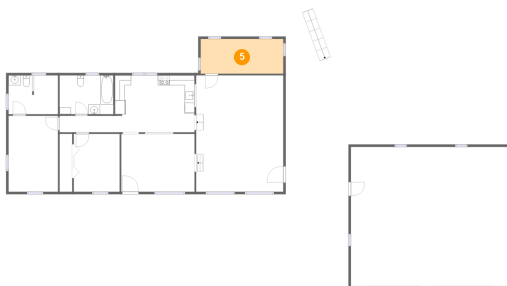

5 Floor 2 - Office

Dimensions: 16'9" x 7'1"
Area: 119 sq. ft
Counted as living area: Yes

Heated: Yes
Finished: Yes
Enclosed: Yes
Contiguous: Yes
Permitted: Yes
Wet space: No
Addition: No
Conversion: No