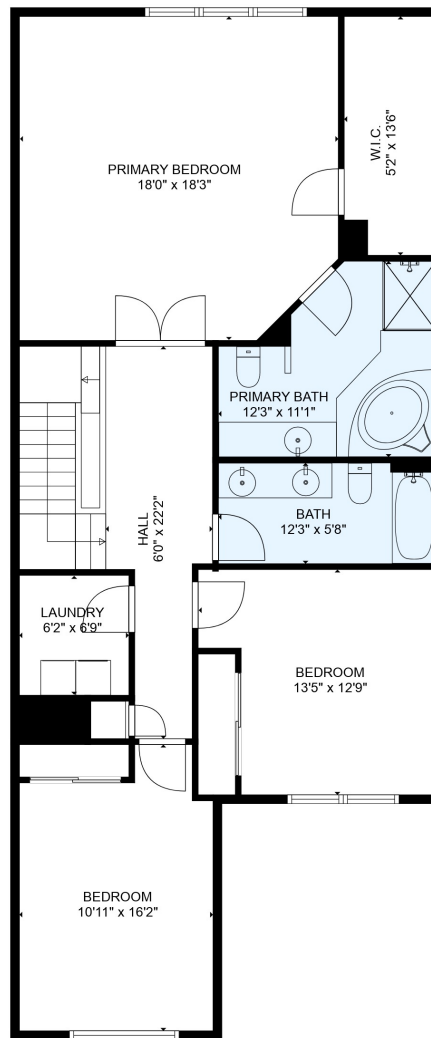

FLOOR 1

FLOOR 2

Total scanned area: 2465 sq. ft

SIZES AND DIMENSIONS ARE ESTIMATED

Total scanned area: 2465 sq. ft

SIZES AND DIMENSIONS ARE ESTIMATED

Total scanned area: 2465 sq. ft

SIZES AND DIMENSIONS ARE ESTIMATED