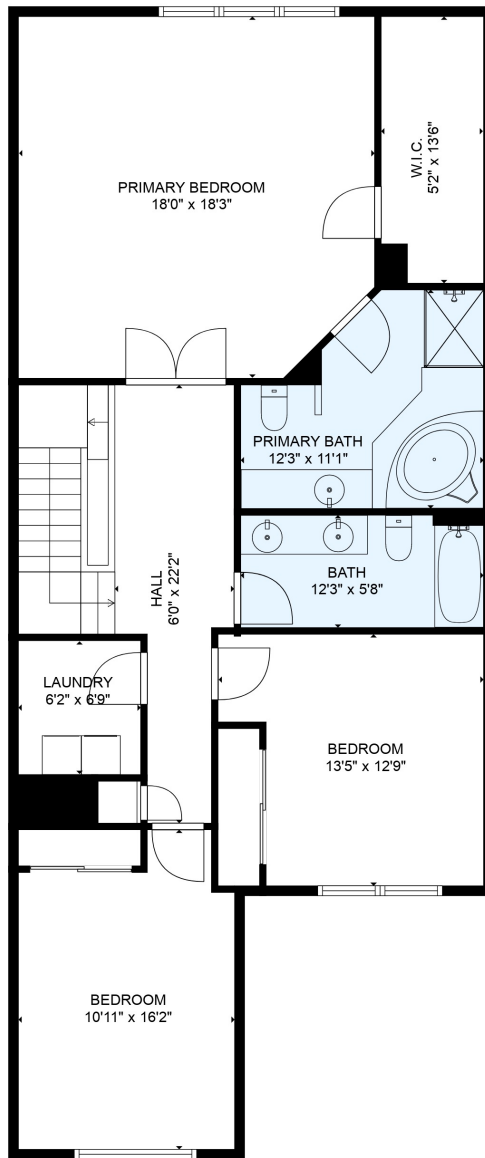

FLOOR 1

FLOOR 2

Total scanned area: 2465 sq. ft

SIZES AND DIMENSIONS ARE ESTIMATED

Total scanned area: 2465 sq. ft

SIZES AND DIMENSIONS ARE ESTIMATED

Total scanned area: 2465 sq. ft

SIZES AND DIMENSIONS ARE ESTIMATED