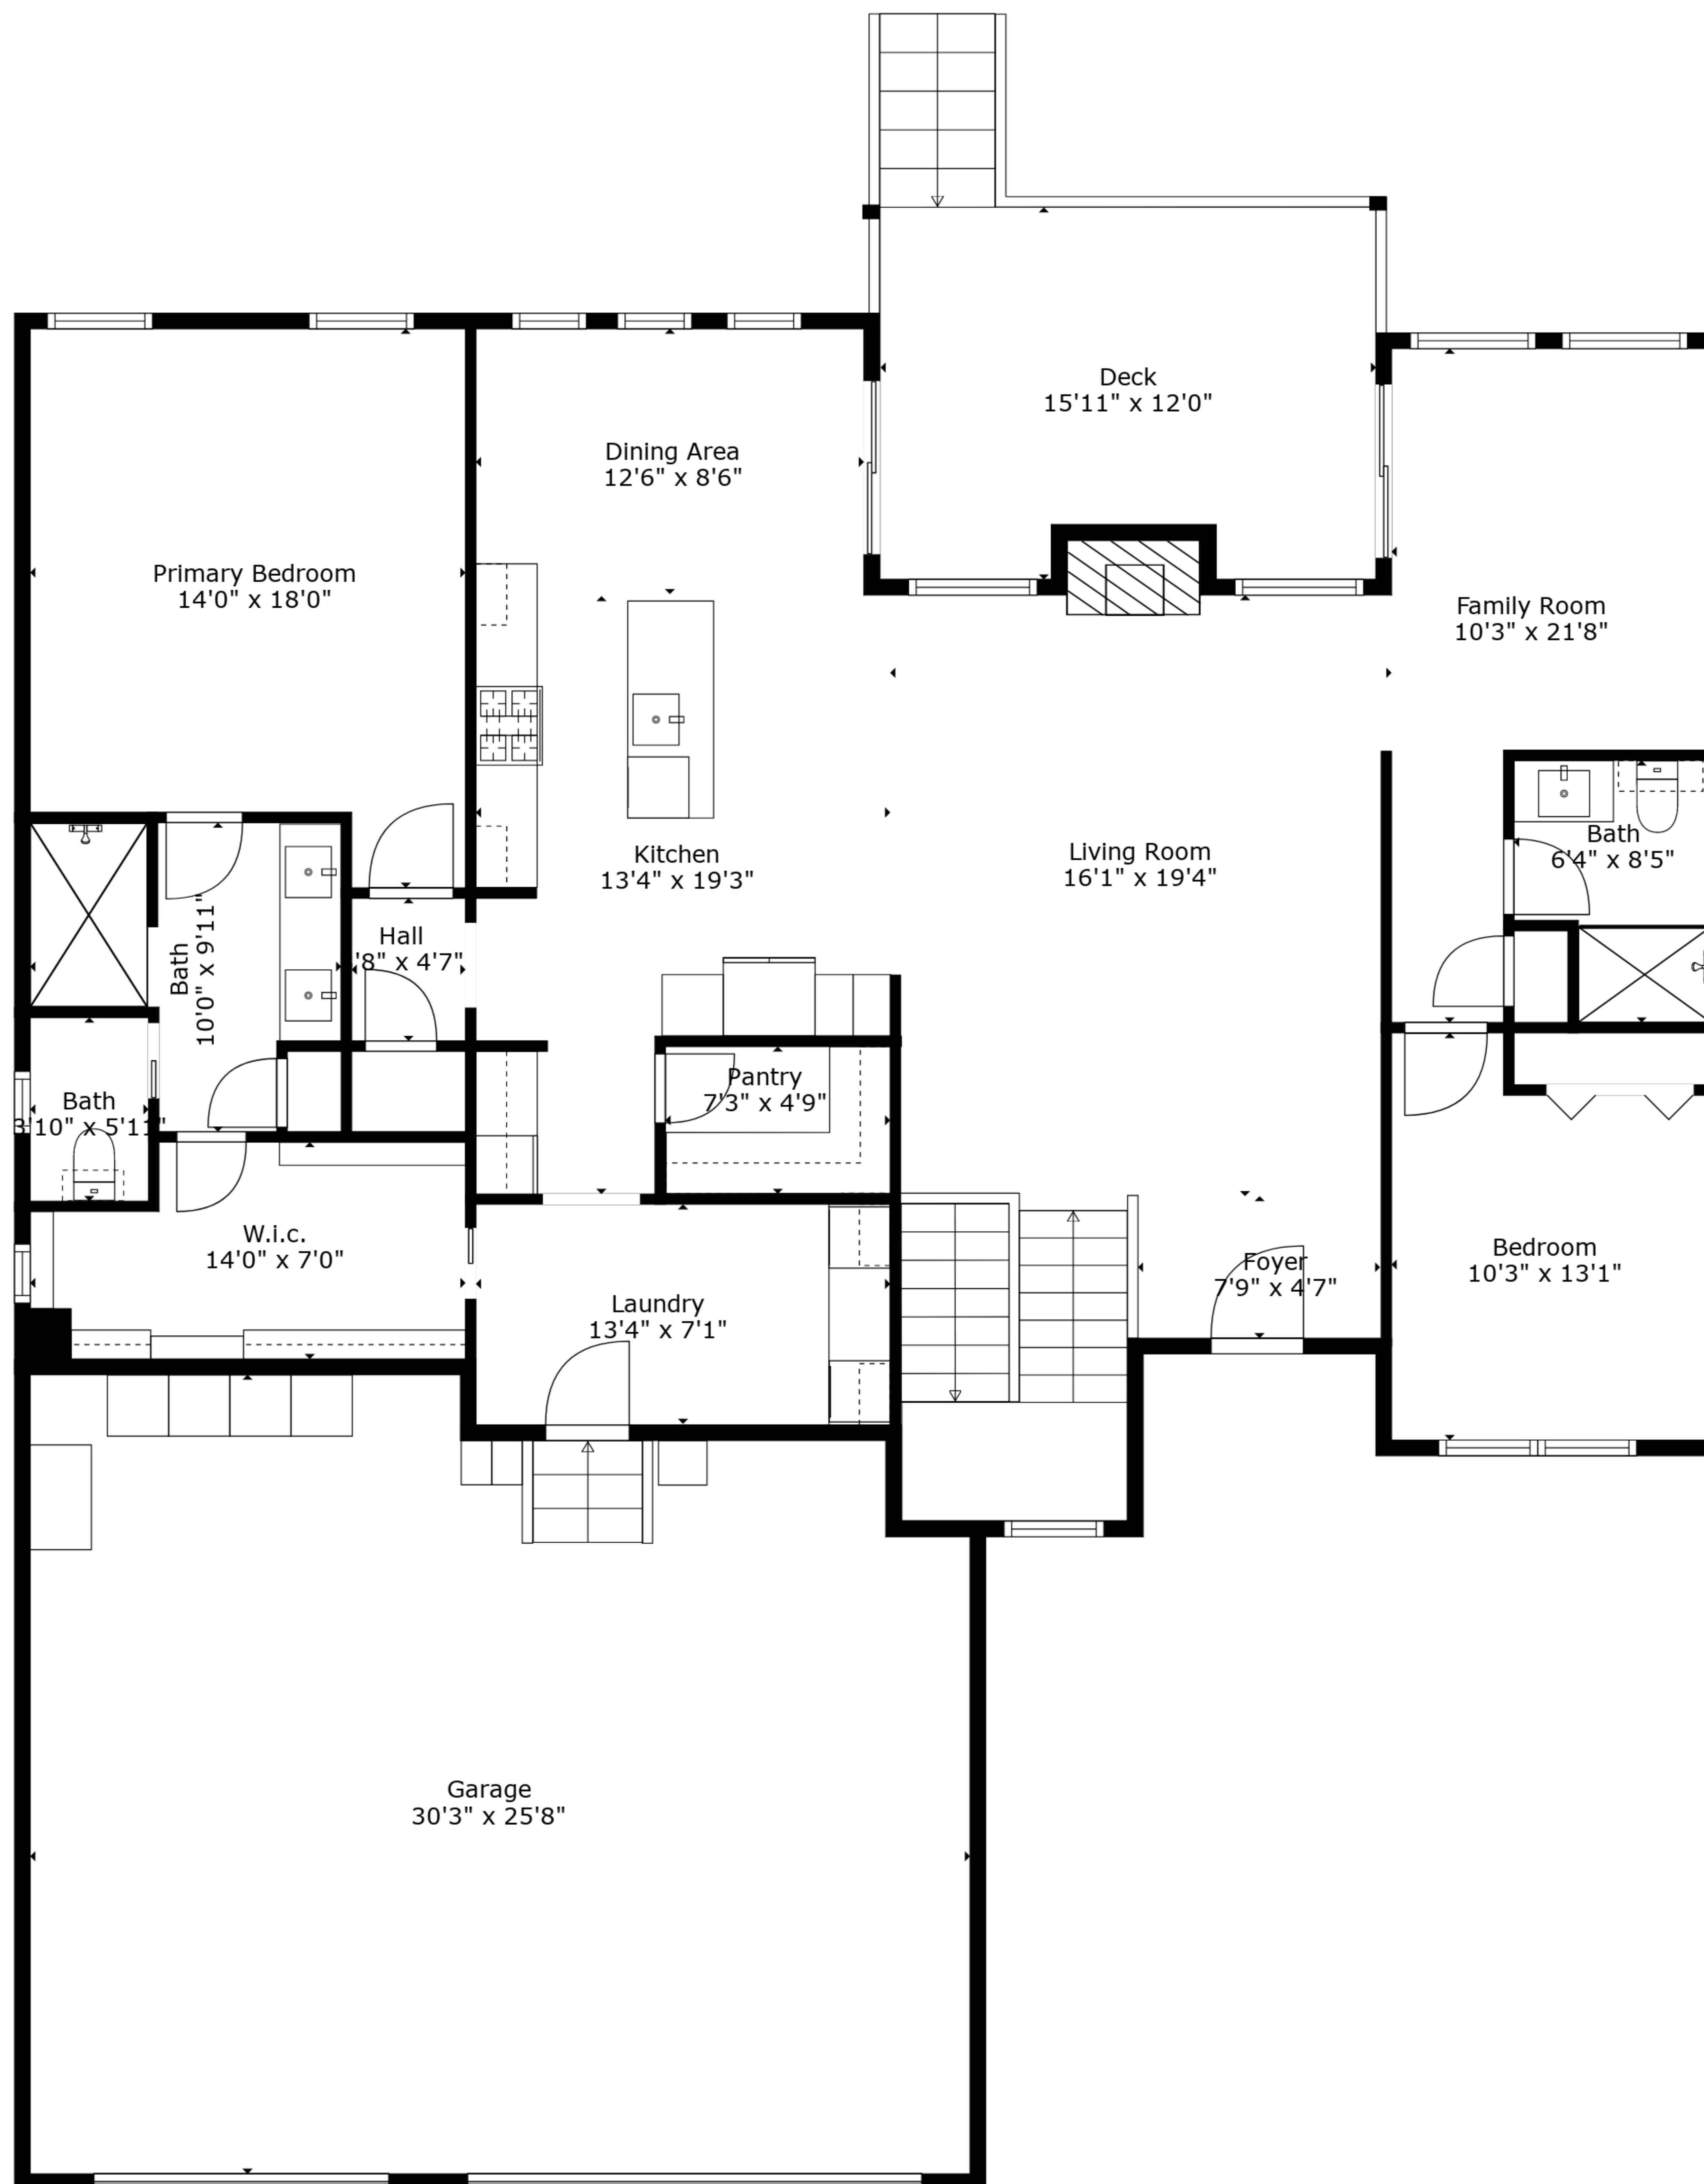

TOTAL: 3278 sq. ft

BELOW GROUND: 1548 sq. ft, FLOOR 2: 0 sq. ft, FLOOR 3: 1730 sq. ft
 EXCLUDED AREAS: ELECTRICAL ROOM: 134 sq. ft, STORAGE: 45 sq. ft, GARAGE: 1169 sq. ft,
 PATIO: 491 sq. ft, DECK: 182 sq. ft, FIREPLACE: 9 sq. ft

Measurements Deemed Highly Reliable But Not Guaranteed.

TOTAL: 3278 sq. ft

BELOW GROUND: 1548 sq. ft, FLOOR 2: 0 sq. ft, FLOOR 3: 1730 sq. ft
 EXCLUDED AREAS: ELECTRICAL ROOM: 134 sq. ft, STORAGE: 45 sq. ft, GARAGE: 1169 sq. ft,
 PATIO: 491 sq. ft, DECK: 182 sq. ft, FIREPLACE: 9 sq. ft