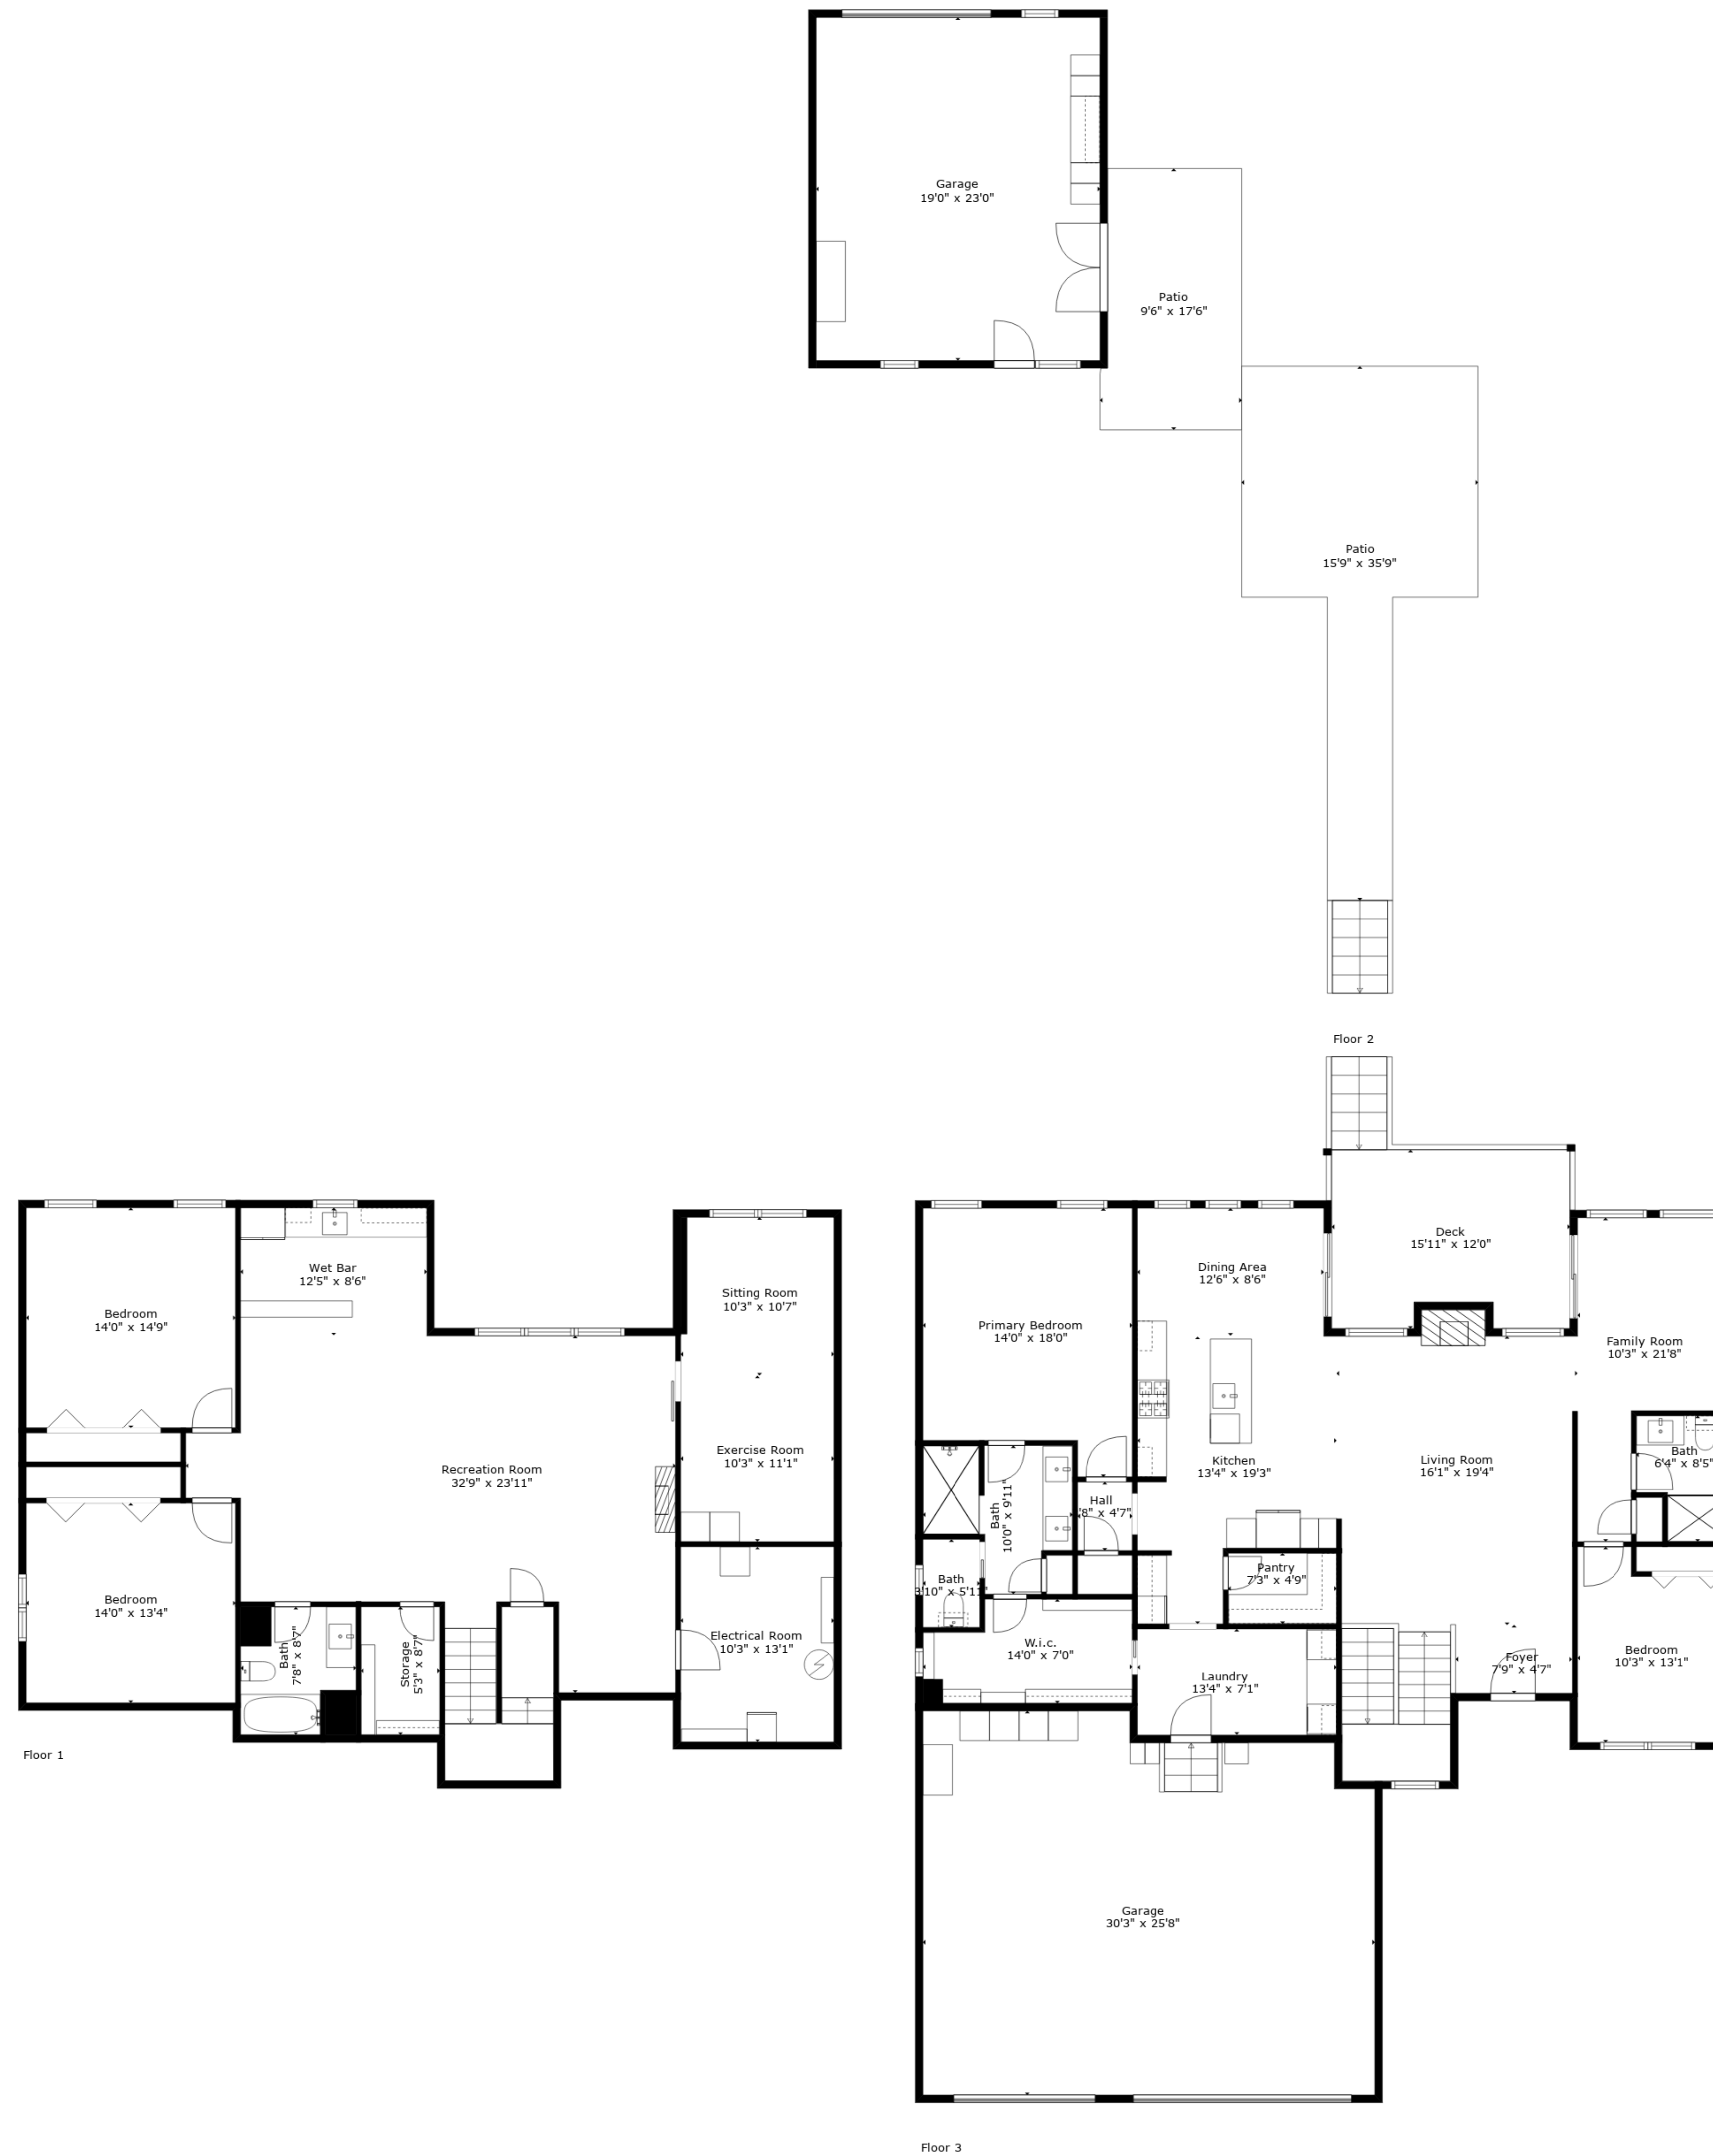

TOTAL: 3278 sq. ft

BELOW GROUND: 1548 sq. ft, FLOOR 2: 0 sq. ft, FLOOR 3: 1730 sq. ft
 EXCLUDED AREAS: ELECTRICAL ROOM: 134 sq. ft, STORAGE: 45 sq. ft, GARAGE: 1169 sq. ft,
 PATIO: 491 sq. ft, DECK: 182 sq. ft, FIREPLACE: 9 sq. ft

Measurements Deemed Highly Reliable But Not Guaranteed.

TOTAL: 3278 sq. ft

BELOW GROUND: 1548 sq. ft, FLOOR 2: 0 sq. ft, FLOOR 3: 1730 sq. ft
 EXCLUDED AREAS: ELECTRICAL ROOM: 134 sq. ft, STORAGE: 45 sq. ft, GARAGE: 1169 sq. ft,
 PATIO: 491 sq. ft, DECK: 182 sq. ft, FIREPLACE: 9 sq. ft