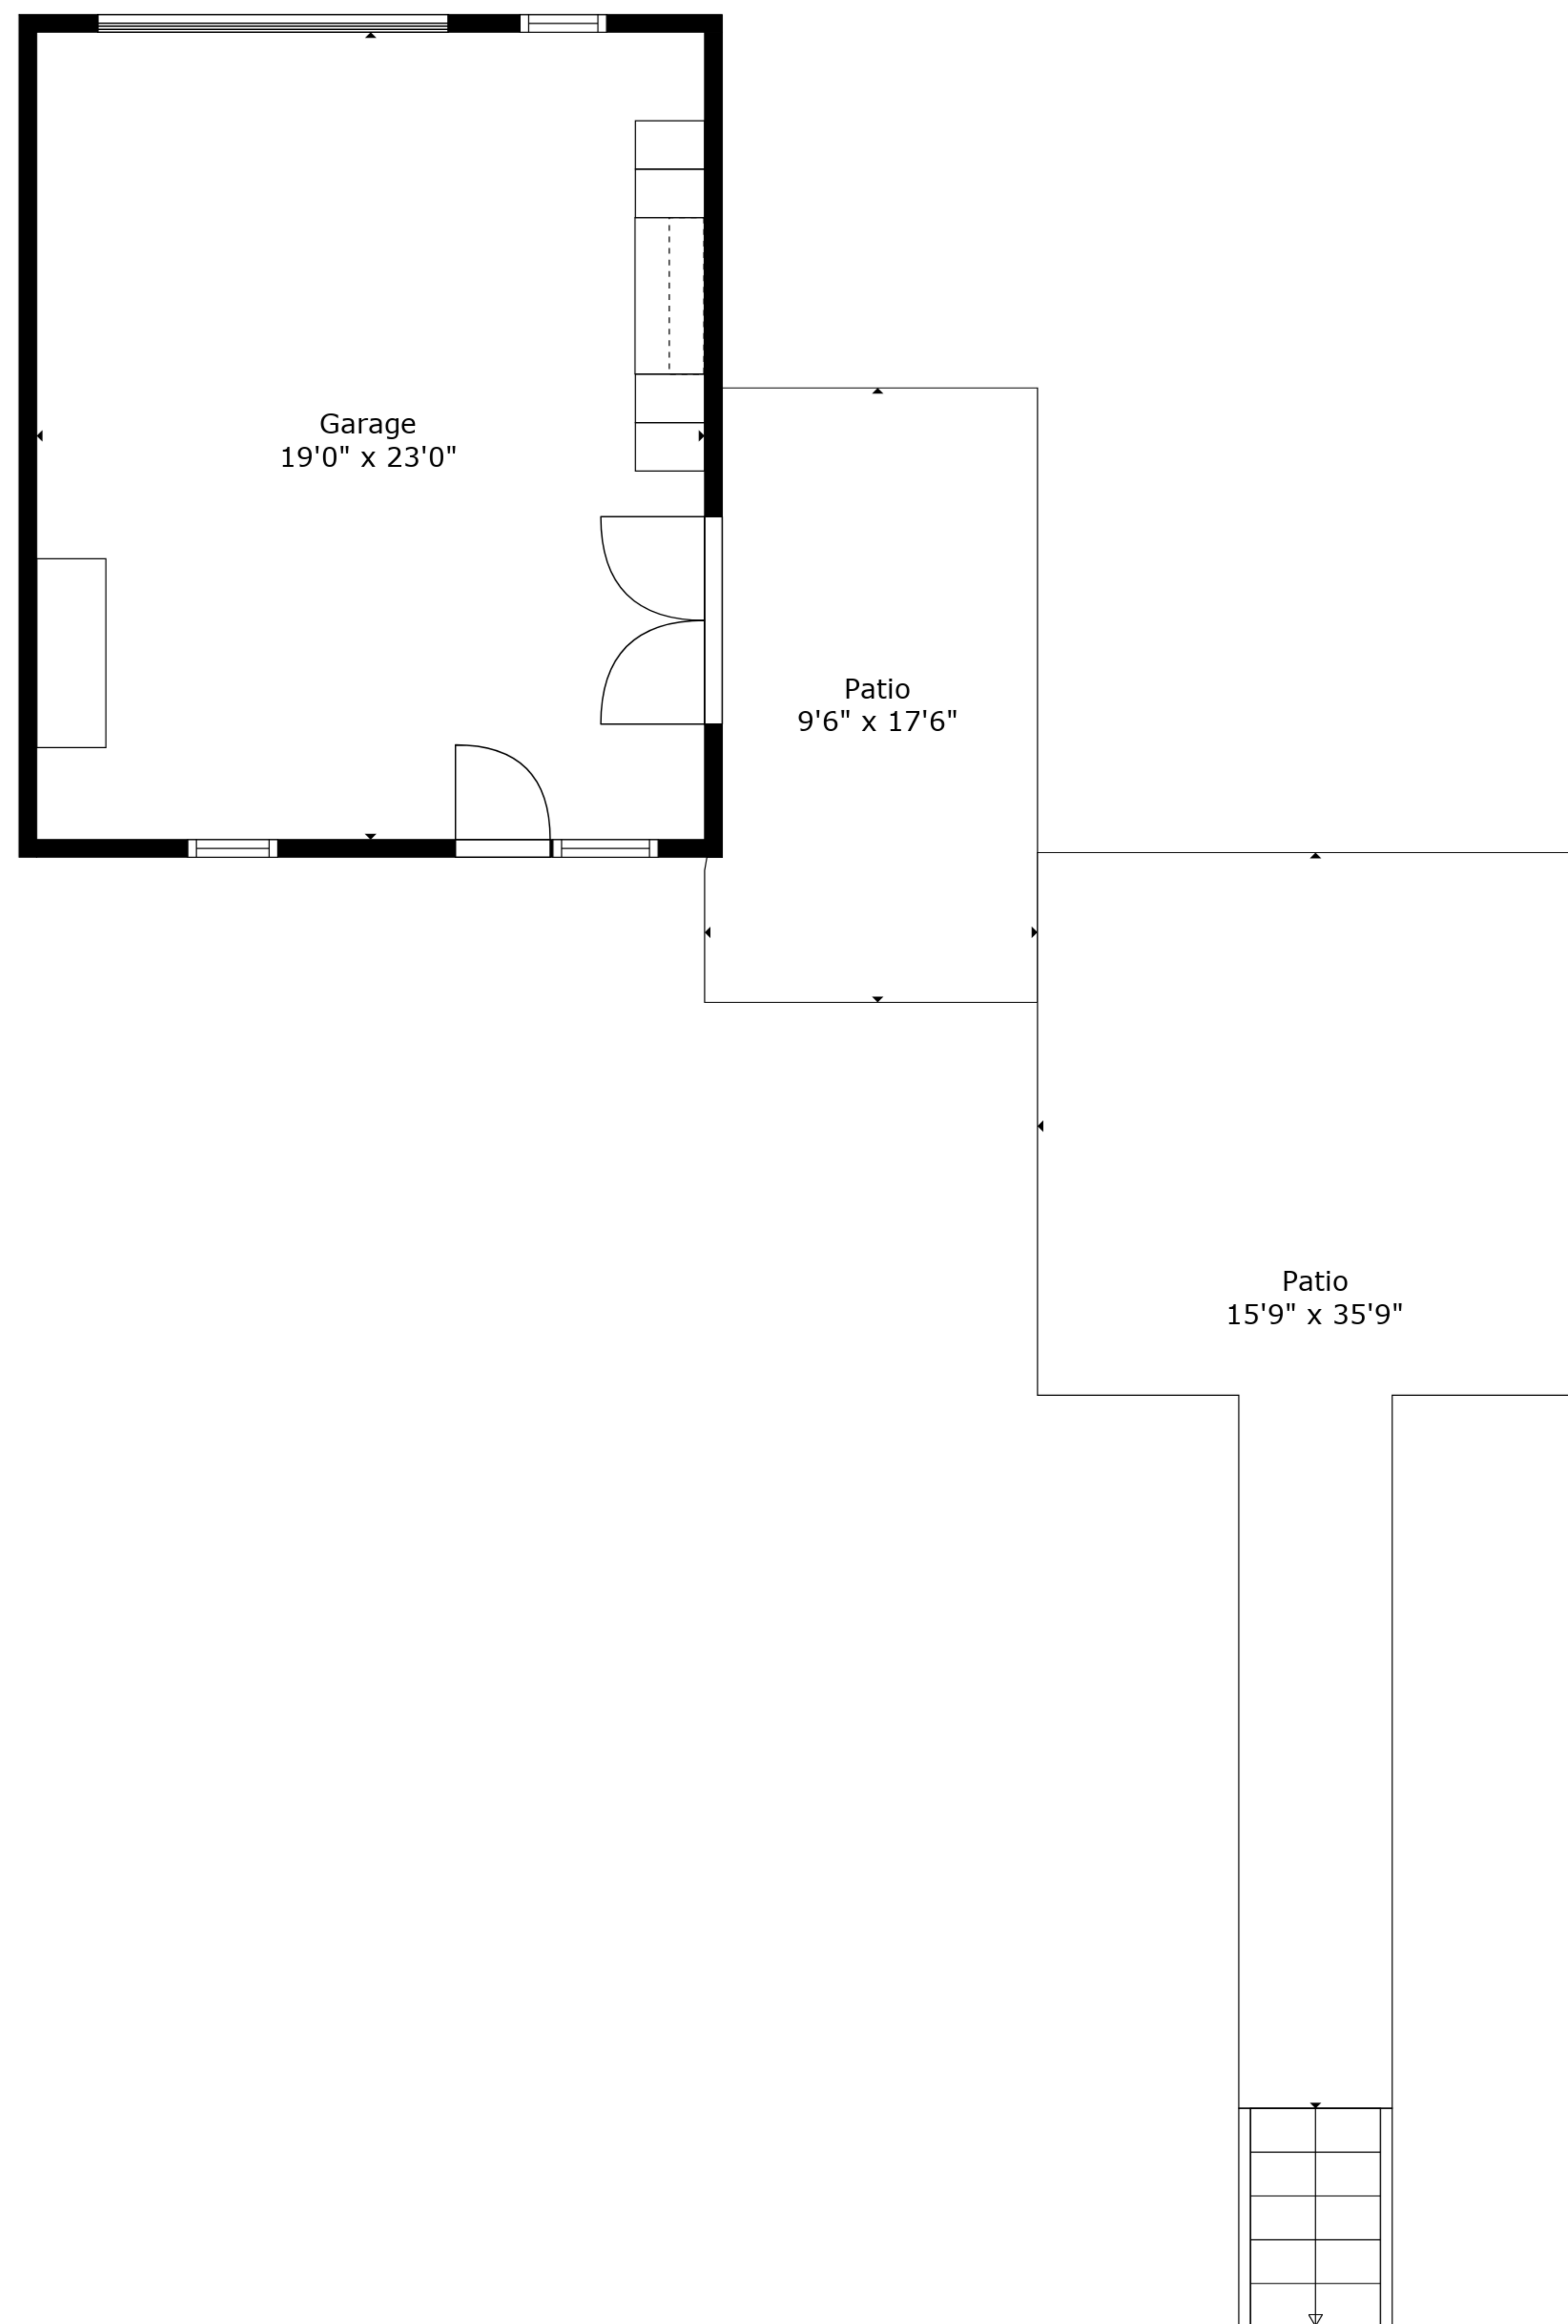

TOTAL: 3278 sq. ft

BELOW GROUND: 1548 sq. ft, FLOOR 2: 0 sq. ft, FLOOR 3: 1730 sq. ft
 EXCLUDED AREAS: ELECTRICAL ROOM: 134 sq. ft, STORAGE: 45 sq. ft, GARAGE: 1169 sq. ft,
 PATIO: 491 sq. ft, DECK: 182 sq. ft, FIREPLACE: 9 sq. ft

Measurements Deemed Highly Reliable But Not Guaranteed.

TOTAL: 3278 sq. ft

BELOW GROUND: 1548 sq. ft, FLOOR 2: 0 sq. ft, FLOOR 3: 1730 sq. ft
 EXCLUDED AREAS: ELECTRICAL ROOM: 134 sq. ft, STORAGE: 45 sq. ft, GARAGE: 1169 sq. ft,
 PATIO: 491 sq. ft, DECK: 182 sq. ft, FIREPLACE: 9 sq. ft