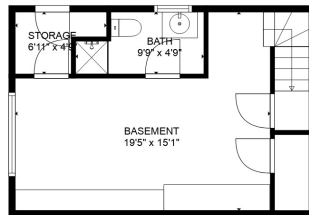

FLOOR 2

FLOOR 1

TOTAL: 3538 sq. ft
 Below Ground: 313 sq. ft, FLOOR 2: 3225 sq. ft
 EXCLUDED AREAS: STORAGE: 25 sq. ft, GARAGE: 531 sq. ft

SIZES AND DIMENSIONS ARE APPROXIMATE, ACTUAL MAY VARY.

TOTAL: 3538 sq. ft

Below Ground: 313 sq. ft, FLOOR 2: 3225 sq. ft
 EXCLUDED AREAS: STORAGE: 25 sq. ft, GARAGE: 531 sq. ft

SIZES AND DIMENSIONS ARE APPROXIMATE, ACTUAL MAY VARY.

TOTAL: 3538 sq. ft
Below Ground: 313 sq. ft, FLOOR 2: 3225 sq. ft
EXCLUDED AREAS: STORAGE: 25 sq. ft, GARAGE: 531 sq. ft

SIZES AND DIMENSIONS ARE APPROXIMATE, ACTUAL MAY VARY.