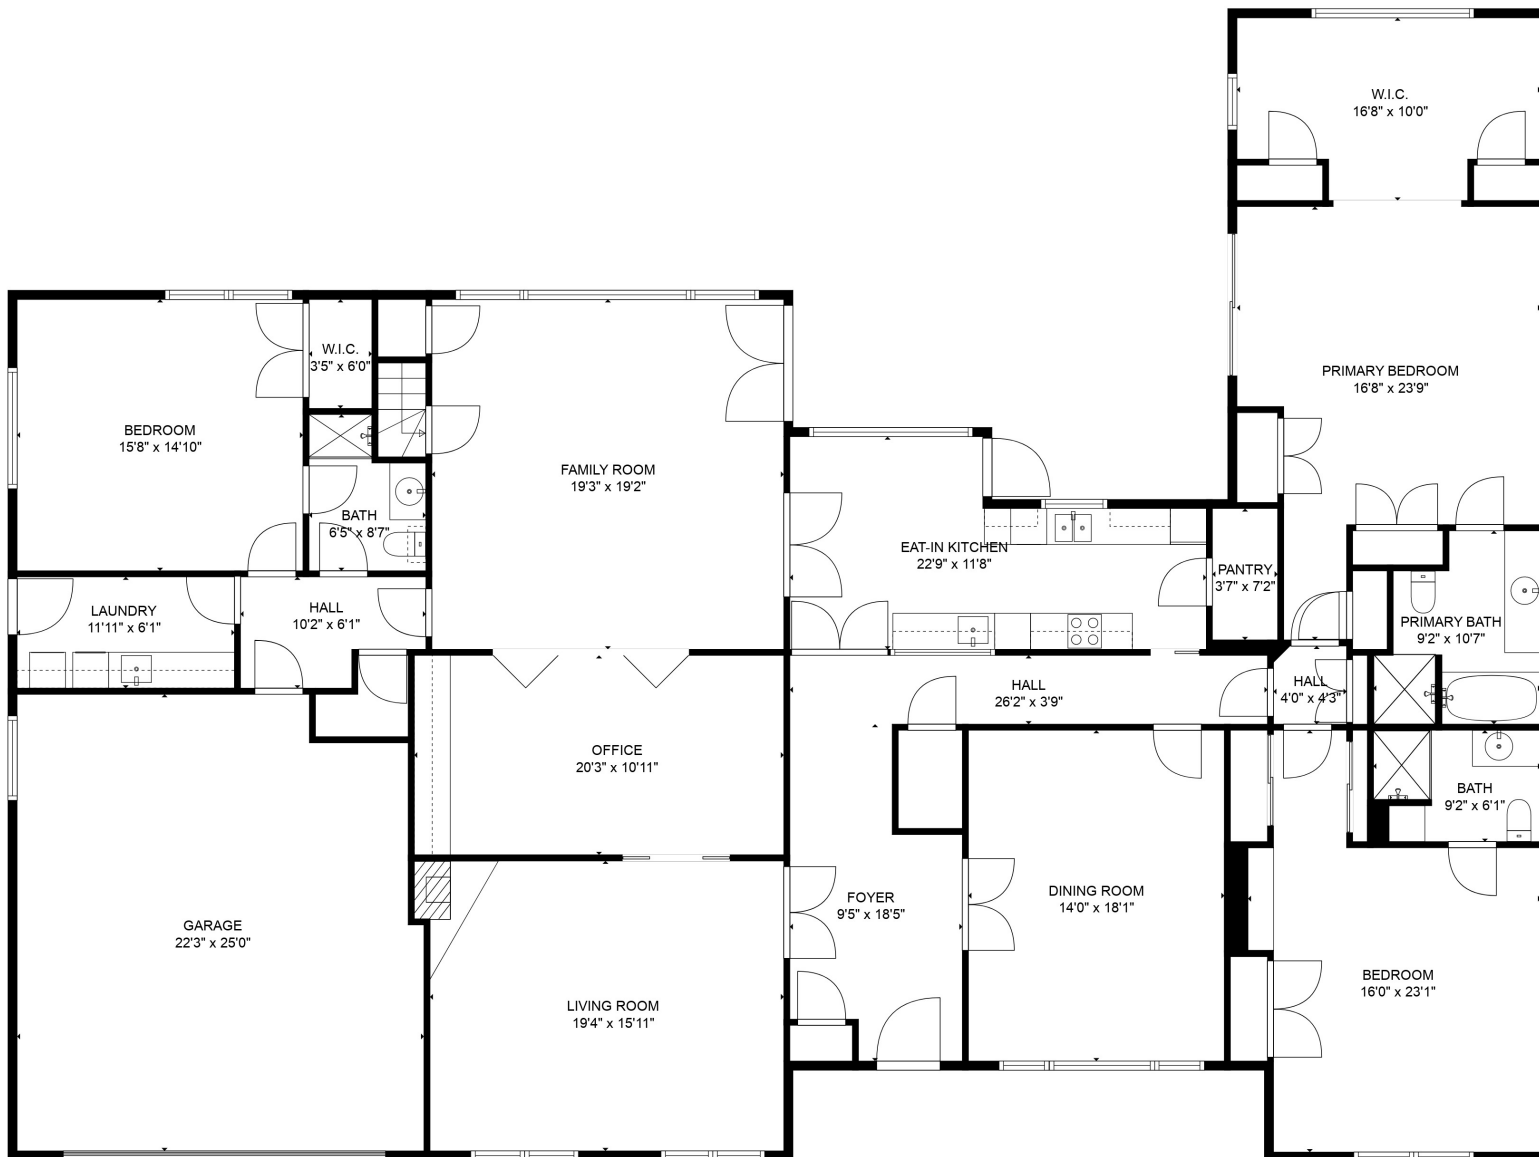

FLOOR 2

FLOOR 1

TOTAL: 3538 sq. ft
 Below Ground: 313 sq. ft, FLOOR 2: 3225 sq. ft
 EXCLUDED AREAS: STORAGE: 25 sq. ft, GARAGE: 531 sq. ft

SIZES AND DIMENSIONS ARE APPROXIMATE, ACTUAL MAY VARY.

TOTAL: 3538 sq. ft

Below Ground: 313 sq. ft, FLOOR 2: 3225 sq. ft
 EXCLUDED AREAS: STORAGE: 25 sq. ft, GARAGE: 531 sq. ft

SIZES AND DIMENSIONS ARE APPROXIMATE, ACTUAL MAY VARY.

TOTAL: 3538 sq. ft
Below Ground: 313 sq. ft, FLOOR 2: 3225 sq. ft
EXCLUDED AREAS: STORAGE: 25 sq. ft, GARAGE: 531 sq. ft

SIZES AND DIMENSIONS ARE APPROXIMATE, ACTUAL MAY VARY.