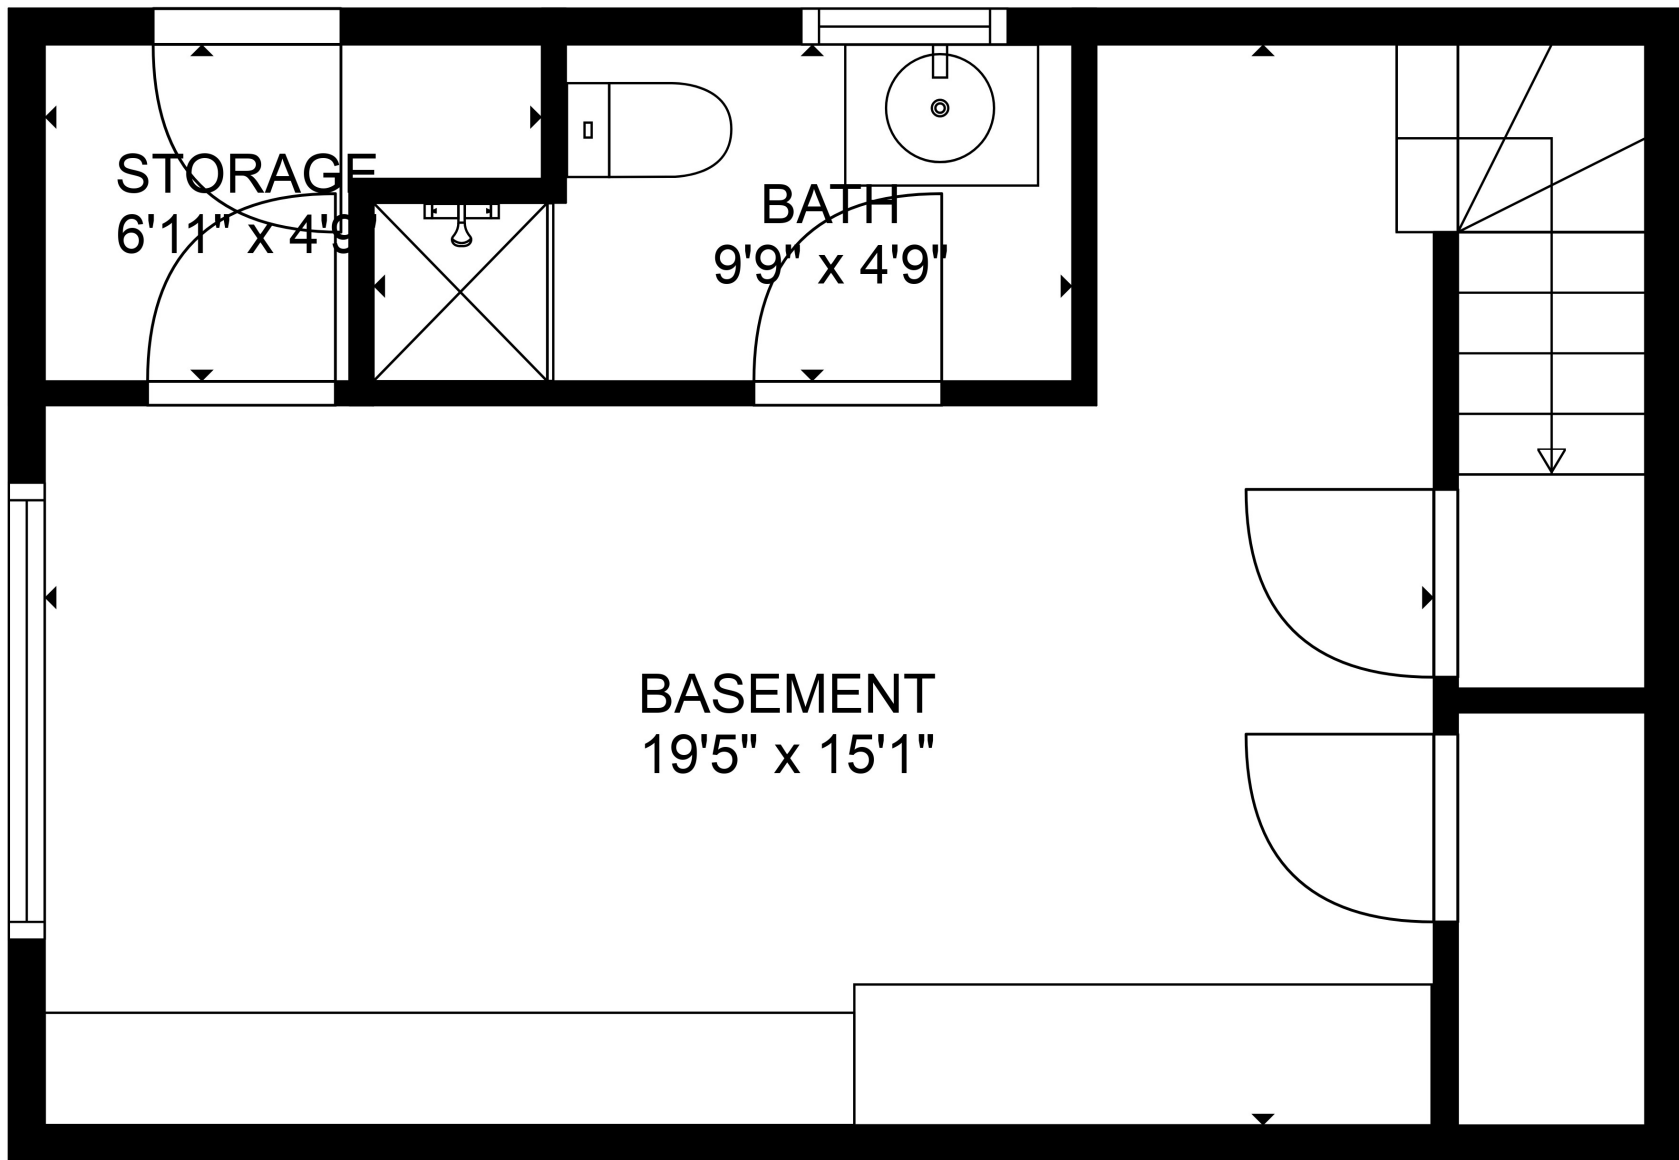

FLOOR 2

FLOOR 1

TOTAL: 3538 sq. ft
 Below Ground: 313 sq. ft, FLOOR 2: 3225 sq. ft
 EXCLUDED AREAS: STORAGE: 25 sq. ft, GARAGE: 531 sq. ft

SIZES AND DIMENSIONS ARE APPROXIMATE, ACTUAL MAY VARY.

TOTAL: 3538 sq. ft

Below Ground: 313 sq. ft, FLOOR 2: 3225 sq. ft
 EXCLUDED AREAS: STORAGE: 25 sq. ft, GARAGE: 531 sq. ft

SIZES AND DIMENSIONS ARE APPROXIMATE, ACTUAL MAY VARY.

TOTAL: 3538 sq. ft
Below Ground: 313 sq. ft, FLOOR 2: 3225 sq. ft
EXCLUDED AREAS: STORAGE: 25 sq. ft, GARAGE: 531 sq. ft

SIZES AND DIMENSIONS ARE APPROXIMATE, ACTUAL MAY VARY.