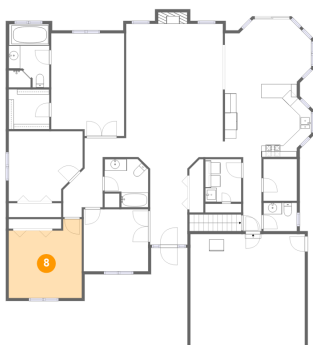

8 Floor 2 - Bedroom

Dimensions: 12'8" x 13'8"
Area: 155 sq. ft
Counted as Living Area:
Yes

Heated: Yes
Finished: Yes
Enclosed: Yes
Contiguous:
Yes
Permitted: Yes
Wet Space: No
Addition: No
Conversion: No