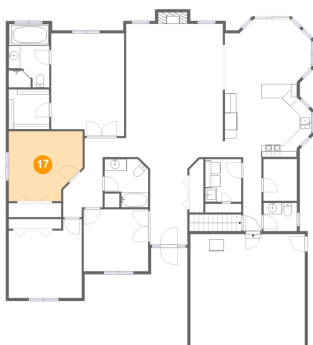

17 Floor 2 - Bedroom

Dimensions: 12'10" x 12'1"
Area: 141 sq. ft
Counted as Living Area:
Yes

Heated: Yes
Finished: Yes
Enclosed: Yes
Contiguous:
Yes
Permitted: Yes
Wet Space: No
Addition: No
Conversion: No