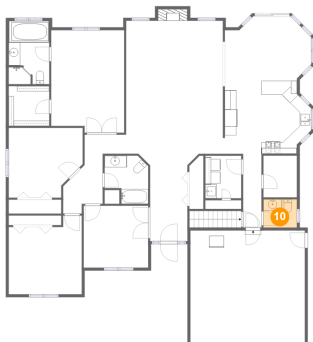

10 Floor 2 - Wc

Dimensions: 5'10" x 4'11"
Area: 29 sq. ft
Counted as Living Area:
Yes

Heated: Yes
Finished: Yes
Enclosed: Yes
Contiguous:
Yes
Permitted: Yes
Wet Space: Yes
Addition: No
Conversion: No