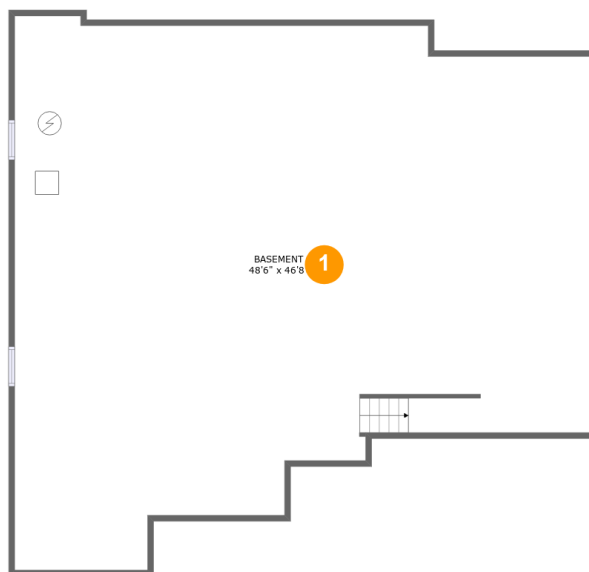

## Property Summary

 **1** garages     **4** bedrooms     **2** bathrooms     **1** half baths

 **2** floors     **2,157** Gross Living Area sqft     **4,545** total sqft

**48235 Jester Drive, Macomb, Macomb County, Michigan, United States, 48044**