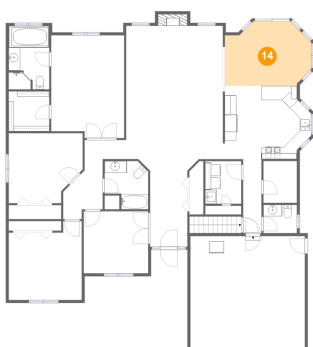

14 Floor 2 - Dining Area

Dimensions: 15'0" x 11'2"
Area: 149 sq. ft
Counted as Living Area:
Yes

Heated: Yes
Finished: Yes
Enclosed: Yes
Contiguous:
Yes
Permitted: Yes
Wet Space: No
Addition: No
Conversion: No