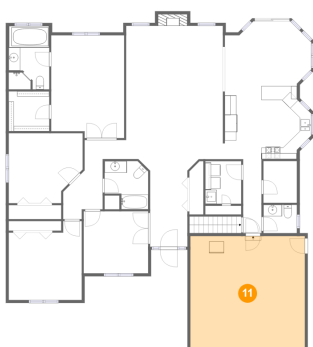

11 Floor 2 - Garage

Dimensions: 19'11" x 19'7"
Area: 389 sq. ft
Counted as Living Area: No

Heated: No
Finished: No
Enclosed: Yes
Contiguous: Yes
Permitted: Yes
Wet Space: No
Addition: No
Conversion: No