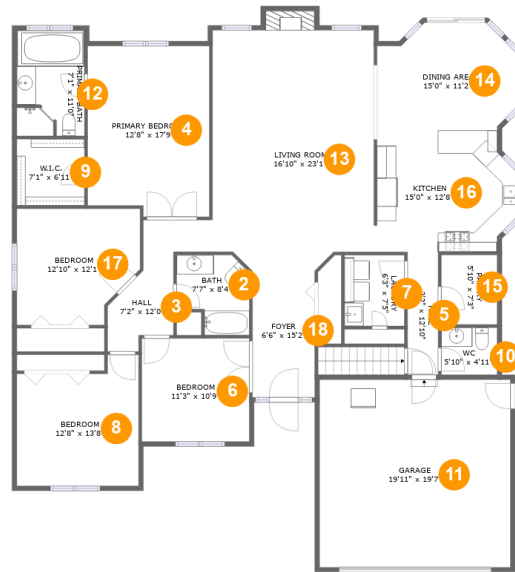

48235 Jester Drive, Macomb, Macomb County, Michigan, United States, 48044

Room Dimensions

Floor 2

Total sqft: 2588

Living area: 2157

#	Room name	Dimensions	Area (sqft)	Counted as Living Area
2	Bath	7'7" x 8'4"	54 sq. ft	Yes
3	Hall	7'2" x 12'0"	75 sq. ft	Yes
4	Primary Bedroom	12'8" x 17'9"	219 sq. ft	Yes
5	Hall	3'2" x 12'10"	41 sq. ft	Yes
6	Bedroom	11'3" x 10'9"	121 sq. ft	Yes
7	Laundry	6'3" x 7'5"	46 sq. ft	Yes
8	Bedroom	12'8" x 13'8"	155 sq. ft	Yes
9	W.i.c.	7'1" x 6'11"	49 sq. ft	Yes
10	Wc	5'10" x 4'11"	29 sq. ft	Yes
11	Garage	19'11" x 19'7"	389 sq. ft	No
12	Primary Bath	7'1" x 11'0"	76 sq. ft	Yes

Scan captured on Mon, 03 Jun 2024 20:18:43 GMT

Information is calculated by CubiCasa technology; deemed highly reliable but not guaranteed.