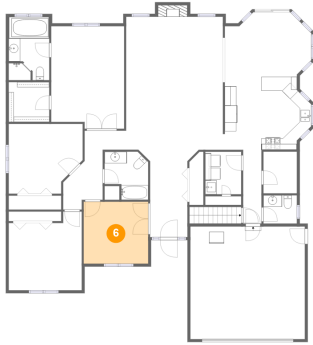

48235 Jester Drive, Macomb, Macomb County, Michigan, United States, 48044

6 Floor 2 - Bedroom

Dimensions: 11'3" x 10'9"
Area: 121 sq. ft
Counted as Living Area:
Yes

Heated: Yes
Finished: Yes
Enclosed: Yes
Contiguous:
Yes
Permitted: Yes
Wet Space: No
Addition: No
Conversion: No