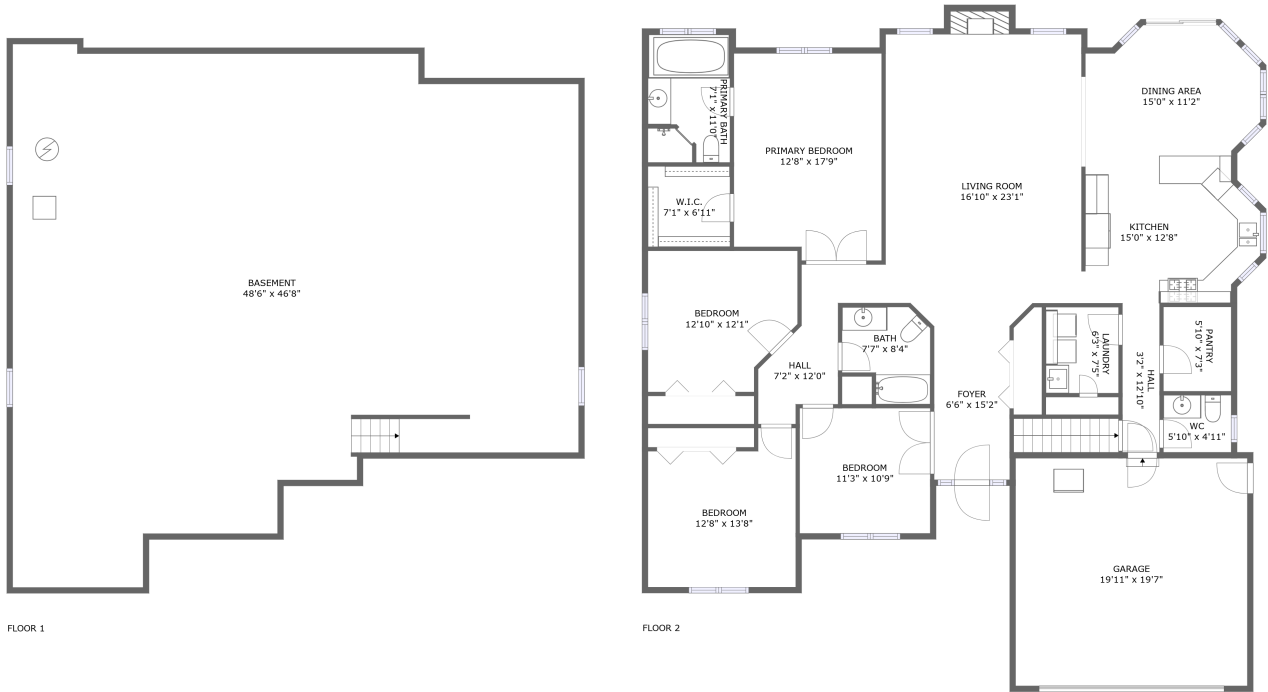

48235 Jester Drive, Macomb, Macomb County, Michigan, United States, 48044

Property Summary

1 garages   **4** bedrooms   **2** bathrooms   **1** half baths

2 floors   **2,157** Gross Living Area sqft   **4,545** total sqft