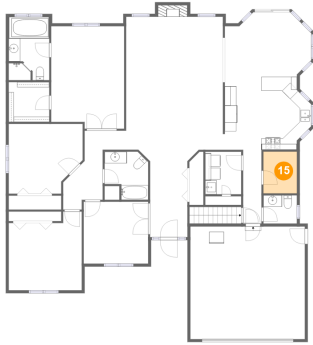

48235 Jester Drive, Macomb, Macomb County, Michigan, United States, 48044

15 Floor 2 - Pantry

Dimensions: 5'10" x 7'3"
Area: 42 sq. ft
Counted as Living Area:
Yes

Heated: Yes
Finished: Yes
Enclosed: Yes
Contiguous:
Yes
Permitted: Yes
Wet Space: No
Addition: No
Conversion: No