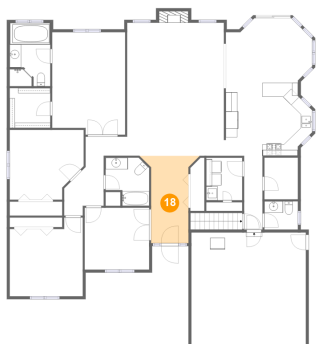

48235 Jester Drive, Macomb, Macomb County, Michigan, United States, 48044

18 Floor 2 - Foyer

Dimensions: 6'6" x 15'2"
Area: 102 sq. ft
Counted as Living Area:
Yes

Heated: Yes
Finished: Yes
Enclosed: Yes
Contiguous:
Yes
Permitted: Yes
Wet Space: No
Addition: No
Conversion: No