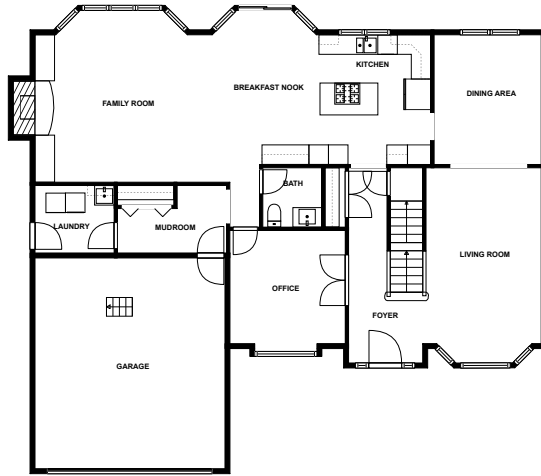

Home report

Derby Dr 1649
Batavia

Highlights

1 Kitchen

2 Living room

4 Bedroom

4 Bath

1 Office

34 Doors

34 Windows

Nearby services Data source: Google Maps

Batavia Ave & Midway Dr,
0.9 mi

Berkeley's Finer Foods of
Batavia, 1.5 mi

CENTRAL DUPAGE
PHYSICIAN GROUP, 1.9 mi

Sam Rotolo Middle School,
0.6 mi

Lincoln Inn Banquets, 0.9
mi

Presence Mercy Medical
Center Heliport, 3.1 mi

Floor plan

FLOOR 2

FLOOR 1

FLOOR 3

Sizes and Dimensions are approximate

Appendix 1: Data sheet

Basement - 1	Room - 1	Room - Electrical - 1
Garage - 1	Office - 1	Utility - 1
Utility - Laundry - 1	Bath - 4	Bath - Toilet - 1
Bath - Master - 1	Dining - 1	Dining - Open - 1
LivingRoom - 2	LivingRoom - Family - 1	Entry - 1
Entry - Foyer - 1	Kitchen - 1	Nook - 1
Nook - Breakfast - 1	Bedroom - 4	Bedroom - Master - 1
Closet - 1	Closet - WalkIn - 1	Hall - 2
OpenToBelow - 1		