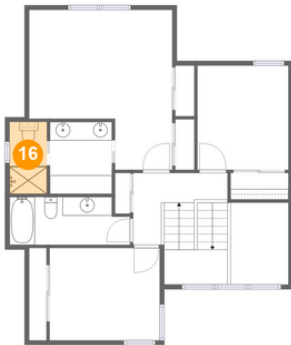

16 Floor 2 - Bath

Dimensions: 4'0" x 7'9"
Area: 31 sq. ft
Counted as Living Area:
Yes

Heated: Yes
Finished: Yes
Enclosed: Yes
Contiguous:
Yes
Permitted: Yes
Wet Space: Yes
Addition: No
Conversion: No