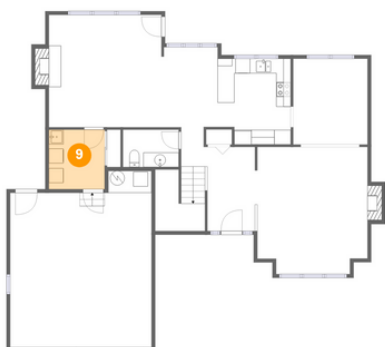

29617 57th Place South, West Hill, Auburn, King County, Washington, United States, 98001

9 Floor 1 - Laundry

Dimensions: 7'7" x 8'1"
Area: 62 sq. ft
Counted as Living Area:
Yes

Heated: Yes
Finished: Yes
Enclosed: Yes
Contiguous:
Yes Permitted:
Yes Wet Space:
No Addition:
No Conversion:
No