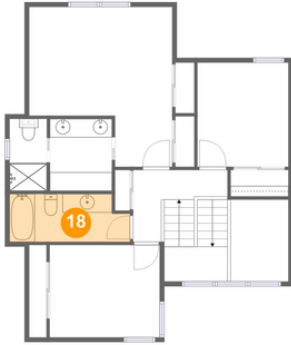

**29617 57th Place South, West Hill, Auburn, King
County, Washington, United States, 98001**

18 Floor 2 - Bath

Dimensions: 12'11" x 5'2"
Area: 62 sq. ft
Counted as Living Area:
Yes

Heated: Yes
Finished: Yes
Enclosed: Yes
Contiguous:
Yes
Permitted: Yes
Wet Space: Yes
Addition: No
Conversion: No