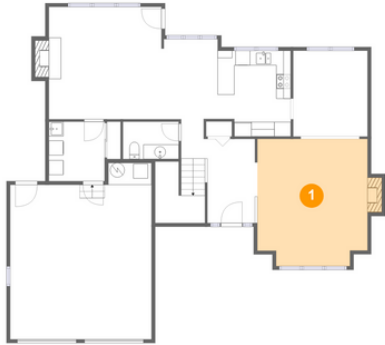

 **2,043**
Gross Living Area sqft

 **2,582**
total sqft

Home Data Report

29617 57th Place South, West Hill, Auburn, King County, Washington, United States, 98001

Room Dimensions

Floor 1

Total sqft: 1659

Living area: 1182

29617 57th Place South, West Hill, Auburn, King County, Washington, United States, 98001

Room Dimensions

Floor 2

Total sqft: 923

Living area: 861

#	Room name	Dimensions	Area (sqft)	Counted as Living Area
10	W.i.c.	6'2" x 2'10"	18 sq. ft	Yes
11	Bedroom	9'9" x 11'2"	109 sq. ft	Yes
12	Bedroom	11'10" x 9'11"	117 sq. ft	Yes
13	Open To Below	6'2" x 8'9"	54 sq. ft	No
14	Hall	10'2" x 7'9"	110 sq. ft	Yes
15	Bath	6'8" x 7'9"	51 sq. ft	Yes
16	Bath	4'0" x 7'9"	31 sq. ft	Yes
17	Primary Bedroom	15'4" x 17'2"	213 sq. ft	Yes
18	Bath	12'11" x 5'2"	62 sq. ft	Yes

29617 57th Place South, West Hill, Auburn, King County, Washington, United States, 98001

1 Floor 1 - Living Room

Dimensions: 15'0" x 17'4"
Area: 259 sq. ft
Counted as Living Area:
Yes

Heated: Yes
Finished: Yes
Enclosed: Yes
Contiguous:
Yes Permitted:
Yes Wet Space:
No Addition:
No Conversion:
No

29617 57th Place South, West Hill, Auburn, King County, Washington, United States, 98001

3 Floor 1 - Garage

Dimensions: 19'3" x 24'1"
Area: 424 sq. ft
Counted as Living Area: No

Heated: No
Finished: No
Enclosed: Yes
Contiguous: Yes
Permitted: Yes
Wet Space: No
Addition: No
Conversion: No