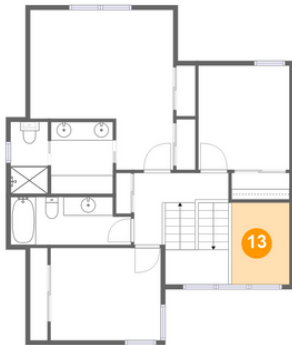

13 Floor 2 - Open To Below

Dimensions: 6'2" x 8'9"
Area: 54 sq. ft
Counted as Living Area: No

Heated: No
Finished: No
Enclosed: No
Contiguous: Yes
Permitted: No
Wet Space: No
Addition: No
Conversion: No