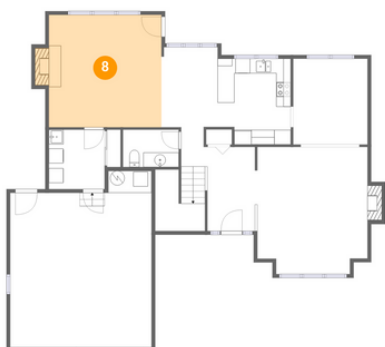

5 Floor 1 - Wc

Dimensions: 7'7" x 5'1"
Area: 39 sq. ft
Counted as Living Area: Yes

Heated: Yes
Finished: Yes
Enclosed: Yes
Contiguous: Yes
Permitted: Yes
Wet Space: Yes
Addition: No
Conversion: No

29617 57th Place South, West Hill, Auburn, King County, Washington, United States, 98001

6 Floor 1 - Kitchen

Dimensions: 9'11" x 11'8"
Area: 111 sq. ft
Counted as Living Area:
Yes

Heated: Yes
Finished: Yes
Enclosed: Yes
Contiguous:
Yes Permitted:
Yes Wet Space:
No Addition:
No Conversion:
No

7 Floor 1 - Foyer

Dimensions: 10'1" x 11'6"
Area: 153 sq. ft
Counted as Living Area:
Yes

Heated: Yes
Finished: Yes
Enclosed: Yes
Contiguous:
Yes Permitted:
Yes Wet Space:
No Addition:
No Conversion:
No

8 Floor 1 - Family Room

Dimensions: 15'4" x 15'4"
Area: 245 sq. ft
Counted as Living Area:
Yes

Heated: Yes
Finished: Yes
Enclosed: Yes
Contiguous:
Yes Permitted:
Yes Wet Space:
No Addition:
No Conversion:
No

29617 57th Place South, West Hill, Auburn, King County, Washington, United States, 98001