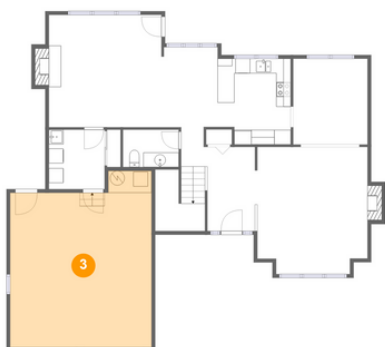

29617 57th Place South, West Hill, Auburn, King County, Washington, United States, 98001

Room Dimensions

Floor 2

Total sqft: 923

Living area: 861

#	Room name	Dimensions	Area (sqft)	Counted as Living Area
10	W.i.c.	6'2" x 2'10"	18 sq. ft	Yes
11	Bedroom	9'9" x 11'2"	109 sq. ft	Yes
12	Bedroom	11'10" x 9'11"	117 sq. ft	Yes
13	Open To Below	6'2" x 8'9"	54 sq. ft	No
14	Hall	10'2" x 7'9"	110 sq. ft	Yes
15	Bath	6'8" x 7'9"	51 sq. ft	Yes
16	Bath	4'0" x 7'9"	31 sq. ft	Yes
17	Primary Bedroom	15'4" x 17'2"	213 sq. ft	Yes
18	Bath	12'11" x 5'2"	62 sq. ft	Yes

29617 57th Place South, West Hill, Auburn, King County, Washington, United States, 98001

1 Floor 1 - Living Room

Dimensions: 15'0" x 17'4"
Area: 259 sq. ft
Counted as Living Area:
Yes

Heated: Yes
Finished: Yes
Enclosed: Yes
Contiguous:
Yes Permitted:
Yes Wet Space:
No Addition:
No Conversion:
No

2 Floor 1 - Breakfast Nook

Dimensions: 7'8" x 10'11"
Area: 83 sq. ft
Counted as Living Area:
Yes

Heated: Yes
Finished: Yes
Enclosed: Yes
Contiguous:
Yes Permitted:
Yes Wet Space:
No Addition:
No Conversion:
No

29617 57th Place South, West Hill, Auburn, King County, Washington, United States, 98001

3 Floor 1 - Garage

Dimensions: 19'3" x 24'1"
Area: 424 sq. ft
Counted as Living Area: No

Heated: No
Finished: No
Enclosed: Yes
Contiguous: Yes
Permitted: Yes
Wet Space: No
Addition: No
Conversion: No