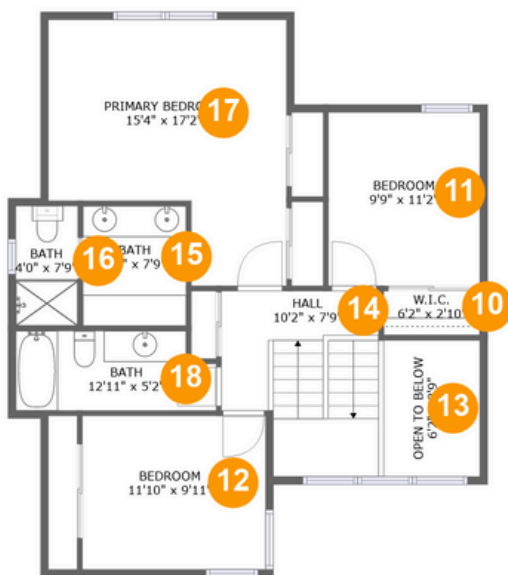

 **2,043**
Gross Living Area sqft

 **2,582**
total sqft

Home Data Report

29617 57th Place South, West Hill, Auburn, King County, Washington, United States, 98001

Room Dimensions

Floor 1

Total sqft: 1659

Living area: 1182

#	Room name	Dimensions	Area (sqft)	Counted as Living Area
1	Living Room	15'0" x 17'4"	259 sq. ft	Yes
2	Breakfast Nook	7'8" x 10'11"	83 sq. ft	Yes
3	Garage	19'3" x 24'1"	424 sq. ft	No
4	Dining Room	10'2" x 11'8"	119 sq. ft	Yes
5	Wc	7'7" x 5'1"	39 sq. ft	Yes
6	Kitchen	9'11" x 11'8"	111 sq. ft	Yes
7	Foyer	10'1" x 11'6"	153 sq. ft	Yes
8	Family Room	15'4" x 15'4"	245 sq. ft	Yes
9	Laundry	7'7" x 8'1"	62 sq. ft	Yes

29617 57th Place South, West Hill, Auburn, King County, Washington, United States, 98001

Room Dimensions

Floor 2

Total sqft: 923

Living area: 861

#	Room name	Dimensions	Area (sqft)	Counted as Living Area
10	W.i.c.	6'2" x 2'10"	18 sq. ft	Yes
11	Bedroom	9'9" x 11'2"	109 sq. ft	Yes
12	Bedroom	11'10" x 9'11"	117 sq. ft	Yes
13	Open To Below	6'2" x 8'9"	54 sq. ft	No
14	Hall	10'2" x 7'9"	110 sq. ft	Yes
15	Bath	6'8" x 7'9"	51 sq. ft	Yes
16	Bath	4'0" x 7'9"	31 sq. ft	Yes
17	Primary Bedroom	15'4" x 17'2"	213 sq. ft	Yes
18	Bath	12'11" x 5'2"	62 sq. ft	Yes

14 Floor 2 - Hall

Dimensions: 10'2" x 7'9"
Area: 110 sq. ft
Counted as Living Area:
Yes

Heated: Yes
Finished: Yes
Enclosed: Yes
Contiguous:
Yes Permitted:
Yes Wet Space:
No Addition:
No Conversion:
No

**29617 57th Place South, West Hill, Auburn, King
County, Washington, United States, 98001**