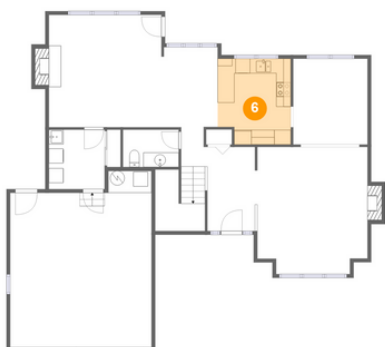

29617 57th Place South, West Hill, Auburn, King County, Washington, United States, 98001

3 Floor 1 - Garage

Dimensions: 19'3" x 24'1"
Area: 424 sq. ft
Counted as Living Area: No

Heated: No
Finished: No
Enclosed: Yes
Contiguous: Yes
Permitted: Yes
Wet Space: No
Addition: No
Conversion: No

5 Floor 1 - Wc

Dimensions: 7'7" x 5'1"
Area: 39 sq. ft
Counted as Living Area: Yes

Heated: Yes
Finished: Yes
Enclosed: Yes
Contiguous: Yes
Permitted: Yes
Wet Space: Yes
Addition: No
Conversion: No

29617 57th Place South, West Hill, Auburn, King County, Washington, United States, 98001

6 Floor 1 - Kitchen

Dimensions: 9'11" x 11'8"
Area: 111 sq. ft
Counted as Living Area:
Yes

Heated: Yes
Finished: Yes
Enclosed: Yes
Contiguous:
Yes Permitted:
Yes Wet Space:
No Addition:
No Conversion:
No

Dimensions: 15'4" x 15'4"
Area: 245 sq. ft
Counted as Living Area:
Yes

Heated: Yes
Finished: Yes
Enclosed: Yes
Contiguous:
Yes Permitted:
Yes Wet Space:
No Addition:
No Conversion:
No

29617 57th Place South, West Hill, Auburn, King County, Washington, United States, 98001