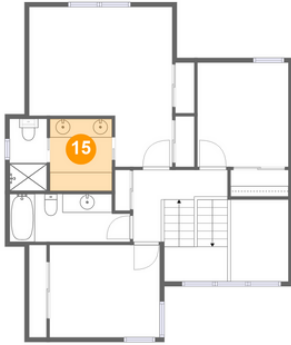

**29617 57th Place South, West Hill, Auburn, King
County, Washington, United States, 98001**

15 Floor 2 - Bath

Dimensions: 6'8" x 7'9"
Area: 51 sq. ft
Counted as Living Area:
Yes

Heated: Yes
Finished: Yes
Enclosed: Yes
Contiguous:
Yes
Permitted: Yes
Wet Space: Yes
Addition: No
Conversion: No