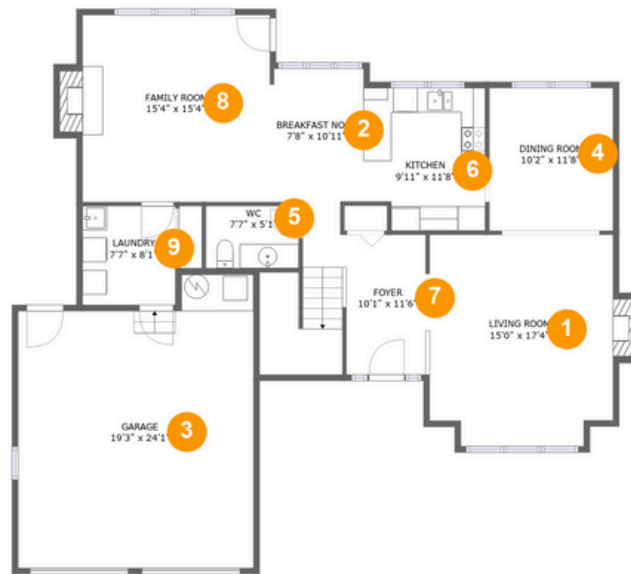

 **2,043**
Gross Living Area sqft

 **2,582**
total sqft

Home Data Report

29617 57th Place South, West Hill, Auburn, King County, Washington, United States, 98001

Room Dimensions

Floor 1

Total sqft: 1659

Living area: 1182

29617 57th Place South, West Hill, Auburn, King County, Washington, United States, 98001

Room Dimensions

Floor 2

Total sqft: 923

Living area: 861

#	Room name	Dimensions	Area (sqft)	Counted as Living Area
10	W.i.c.	6'2" x 2'10"	18 sq. ft	Yes
11	Bedroom	9'9" x 11'2"	109 sq. ft	Yes
12	Bedroom	11'10" x 9'11"	117 sq. ft	Yes
13	Open To Below	6'2" x 8'9"	54 sq. ft	No
14	Hall	10'2" x 7'9"	110 sq. ft	Yes
15	Bath	6'8" x 7'9"	51 sq. ft	Yes
16	Bath	4'0" x 7'9"	31 sq. ft	Yes
17	Primary Bedroom	15'4" x 17'2"	213 sq. ft	Yes
18	Bath	12'11" x 5'2"	62 sq. ft	Yes

5 Floor 1 - Wc

Dimensions: 7'7" x 5'1"
Area: 39 sq. ft
Counted as Living Area: Yes

Heated: Yes
Finished: Yes
Enclosed: Yes
Contiguous: Yes
Permitted: Yes
Wet Space: Yes
Addition: No
Conversion: No

29617 57th Place South, West Hill, Auburn, King County, Washington, United States, 98001

14 Floor 2 - Hall

Dimensions: 10'2" x 7'9"
Area: 110 sq. ft
Counted as Living Area:
Yes

Heated: Yes
Finished: Yes
Enclosed: Yes
Contiguous:
Yes Permitted:
Yes Wet Space:
No Addition:
No Conversion:
No

**29617 57th Place South, West Hill, Auburn, King
County, Washington, United States, 98001**