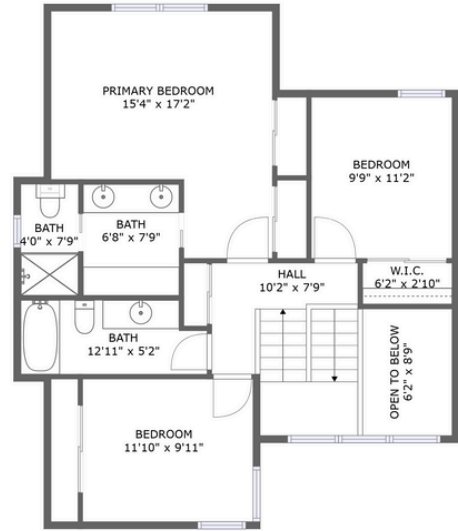

Home Data Report

29617 57th Place South, West Hill, Auburn, King County, Washington, United States, 98001

Property Summary

1 garages

3 bedrooms

2 bathrooms

1 half baths

2 floors

2,043
Gross Living Area sqft

2,582
total sqft