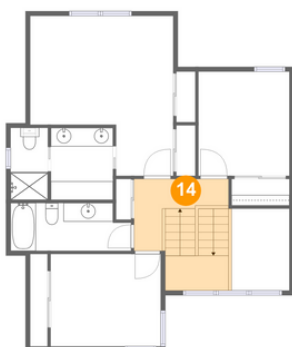

Dimensions: 9'9" x 11'2"
Area: 109 sq. ft
Counted as Living Area:
Yes

Heated: Yes
Finished: Yes
Enclosed: Yes
Contiguous:
Yes Permitted:
Yes Wet Space:
No Addition:
No Conversion:
No

**29617 57th Place South, West Hill, Auburn, King
County, Washington, United States, 98001**

12 Floor 2 - Bedroom

Dimensions: 11'10" x 9'11"
Area: 117 sq. ft
Counted as Living Area:
Yes

Heated: Yes
Finished: Yes
Enclosed: Yes
Contiguous:
Yes Permitted:
Yes Wet Space:
No Addition:
No Conversion:
No

13 Floor 2 - Open To Below

Dimensions: 6'2" x 8'9"
Area: 54 sq. ft
Counted as Living Area: No

Heated: No
Finished: No
Enclosed: No
Contiguous: Yes
Permitted: No
Wet Space: No
Addition: No
Conversion: No

14 Floor 2 - Hall

Dimensions: 10'2" x 7'9"
Area: 110 sq. ft
Counted as Living Area:
Yes

Heated: Yes
Finished: Yes
Enclosed: Yes
Contiguous:
Yes Permitted:
Yes Wet Space:
No Addition:
No Conversion:
No

**29617 57th Place South, West Hill, Auburn, King
County, Washington, United States, 98001**