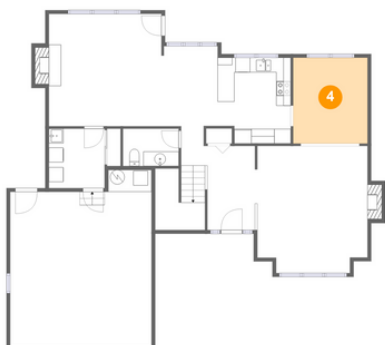

4 Floor 1 - Dining Room

Dimensions: 10'2" x 11'8"
Area: 119 sq. ft
Counted as Living Area: Yes

Heated: Yes
Finished: Yes
Enclosed: Yes
Contiguous: Yes
Permitted: Yes
Wet Space: No
Addition: No
Conversion: No