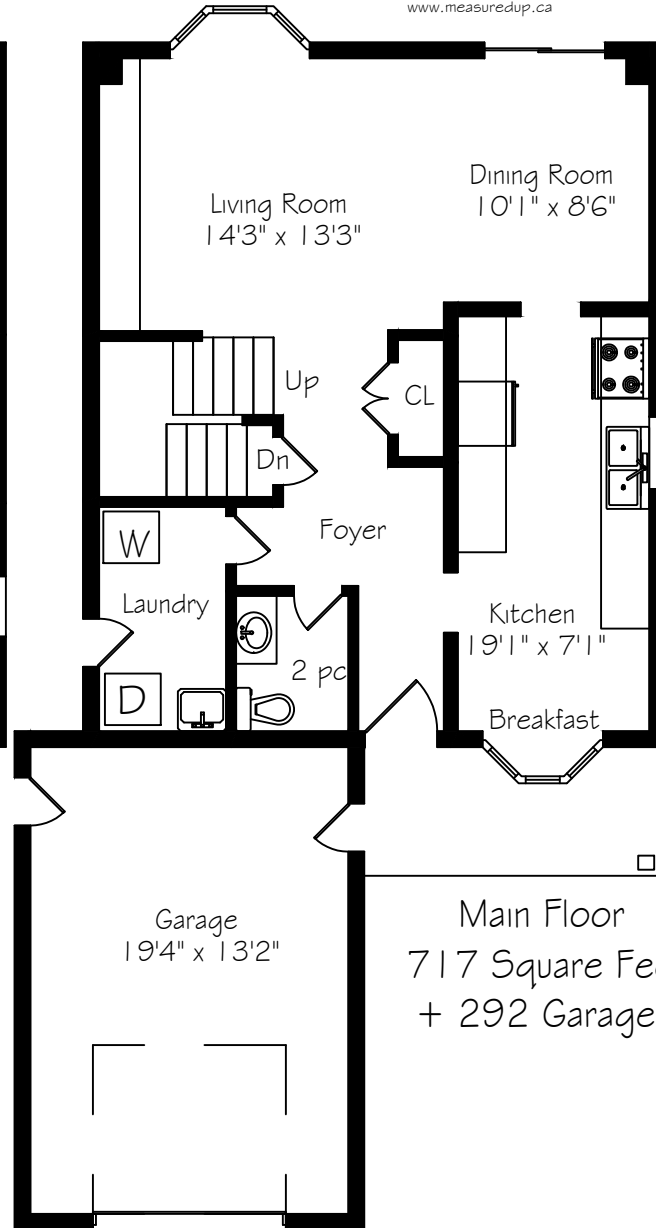

2208 Hunt Crescent

Measurements and Calculations are approximate
To be used as guidelines only
www.measuredup.ca

Lower Level
705 Square Feet

Main Floor
717 Square Feet
+ 292 Garage

Second Floor
779 Square Feet