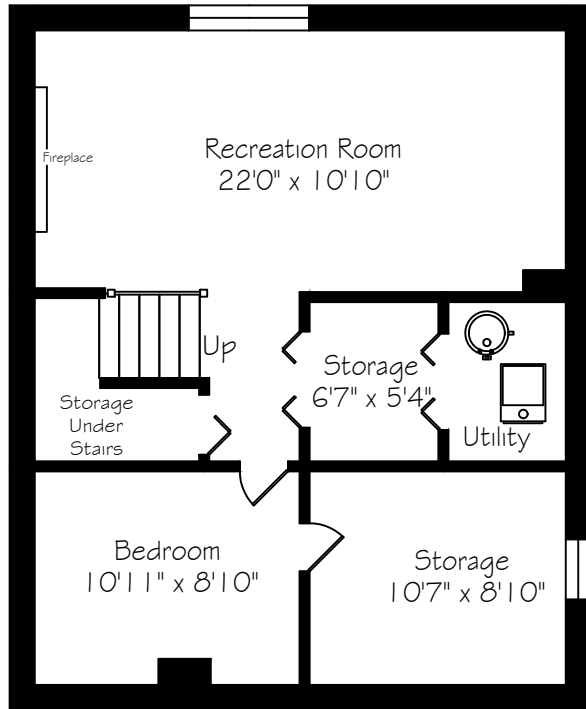

2208 Hunt Crescent

Measurements and Calculations are approximate
To be used as guidelines only
www.measuredup.ca

Lower Level
705 Square Feet

Main Floor
717 Square Feet
+ 292 Garage

Second Floor
779 Square Feet