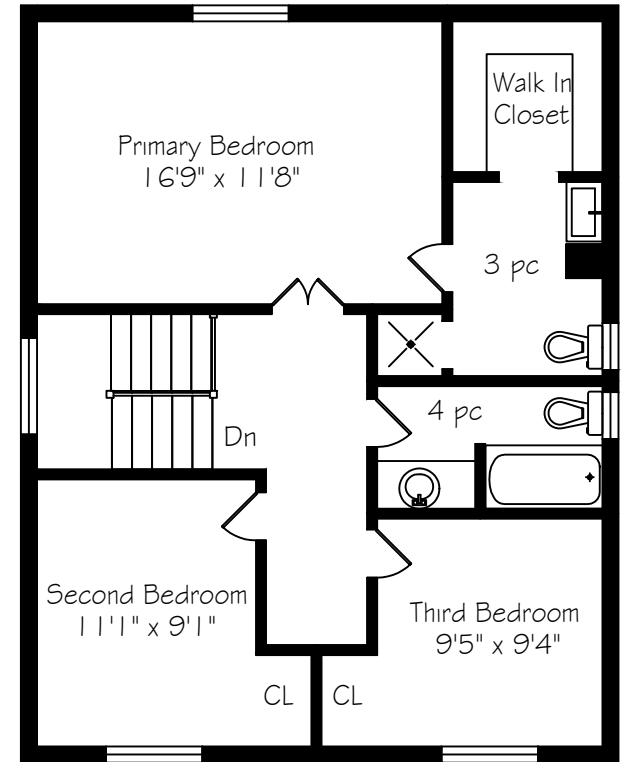

2208 Hunt Crescent

Measurements and Calculations are approximate
To be used as guidelines only
www.measuredup.ca

Lower Level
705 Square Feet

Main Floor
717 Square Feet
+ 292 Garage

Second Floor
779 Square Feet