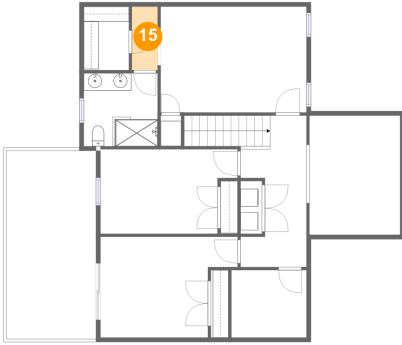

7639 Terrapin Trail, Roanoke, Roanoke County, Virginia, United States, 24018

15 Floor 2 - Hall

Dimensions: 2'11" x 7'2"
Area: 21 sq. ft
Counted as Living Area:
Yes

Heated: Yes
Finished: Yes
Enclosed: Yes
Contiguous:
Yes
Permitted: Yes
Wet Space: No
Addition: No
Conversion: No