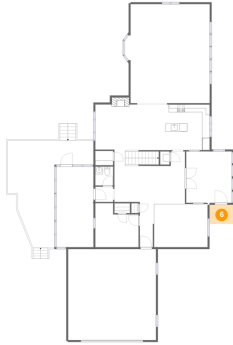

7639 Terrapin Trail, Roanoke, Roanoke County, Virginia, United States, 24018

6 Floor 1 - Porch

Dimensions: 6'4" x 5'0"
Area: 32 sq. ft
Counted as Living Area: No

Heated: No
Finished: Yes
Enclosed: No
Contiguous: Yes
Permitted: Yes
Wet Space: No
Addition: No
Conversion: No