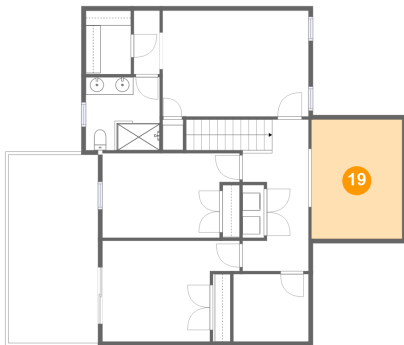

19 Floor 2 - Open To Below

Dimensions: 10'3" x 13'5"
Area: 138 sq. ft
Counted as Living Area: No

Heated: No
Finished: No
Enclosed: No
Contiguous: Yes
Permitted: No
Wet Space: No
Addition: No
Conversion: No