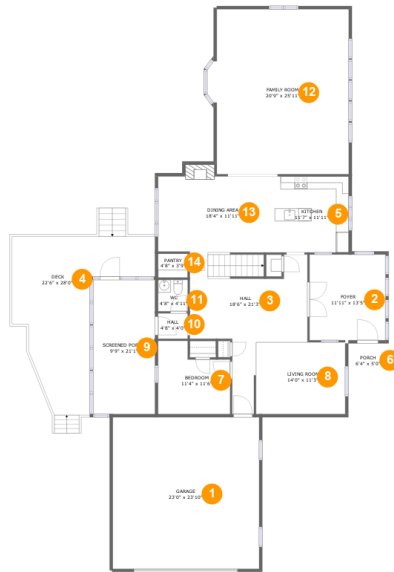

7639 Terrapin Trail, Roanoke, Roanoke County, Virginia, United States, 24018

Room Dimensions

Floor 1

Total sqft: 3040

Living area: 1842

#	Room name	Dimensions	Area (sqft)	Counted as Living Area
1	Garage	23'0" x 23'10"	547 sq. ft	No
2	Foyer	11'11" x 13'5"	160 sq. ft	Yes
3	Hall	18'6" x 21'3"	279 sq. ft	Yes
4	Deck	22'6" x 28'0"	350 sq. ft	No
5	Kitchen	11'7" x 11'11"	138 sq. ft	Yes
6	Porch	6'4" x 5'0"	32 sq. ft	No
7	Bedroom	11'4" x 11'6"	110 sq. ft	Yes
8	Living Room	14'0" x 11'3"	158 sq. ft	Yes
9	Screened Porch	9'9" x 21'1"	205 sq. ft	No
10	Hall	4'8" x 4'0"	18 sq. ft	Yes
11	Wc	4'8" x 4'11"	23 sq. ft	Yes

Scan captured on Thu, 25 Jul 2024 21:06:07 GMT

Information is calculated by CubiCasa technology; deemed highly reliable but not guaranteed.