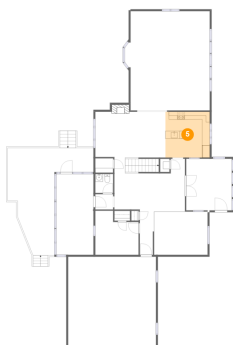

5 Floor 1 - Kitchen

Dimensions: 11'7" x 11'11"
Area: 138 sq. ft
Counted as Living Area:
Yes

Heated: Yes
Finished: Yes
Enclosed: Yes
Contiguous:
Yes
Permitted: Yes
Wet Space: No
Addition: No
Conversion: No