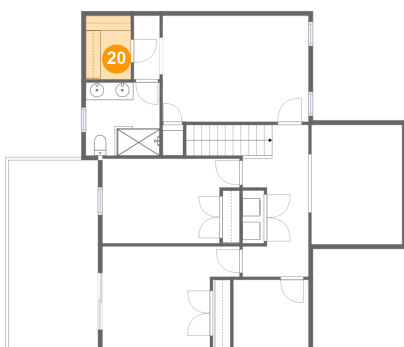

20 Floor 2 - W.i.c.

Dimensions: 5'1" x 7'2"
Area: 36 sq. ft
Counted as Living Area:
Yes

Heated: Yes
Finished: Yes
Enclosed: Yes
Contiguous:
Yes
Permitted: Yes
Wet Space: No
Addition: No
Conversion: No