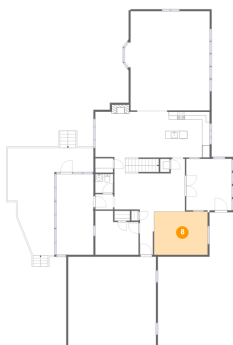

8 Floor 1 - Living Room

Dimensions: 14'0" x 11'3"
Area: 158 sq. ft
Counted as Living Area: Yes

Heated: Yes
Finished: Yes
Enclosed: Yes
Contiguous: Yes
Permitted: Yes
Wet Space: No
Addition: No
Conversion: No