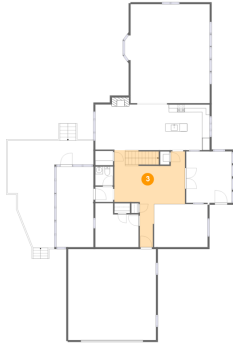

7639 Terrapin Trail, Roanoke, Roanoke County, Virginia, United States, 24018

3 Floor 1 - Hall

Dimensions: 18'6" x 21'3"
Area: 279 sq. ft
Counted as Living Area:
Yes

Heated: Yes
Finished: Yes
Enclosed: Yes
Contiguous:
Yes
Permitted: Yes
Wet Space: No
Addition: No
Conversion: No