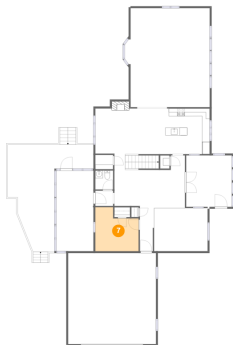

7 Floor 1 - Bedroom

Dimensions: 11'4" x 11'6"
Area: 110 sq. ft
Counted as Living Area: Yes

Heated: Yes
Finished: Yes
Enclosed: Yes
Contiguous: Yes
Permitted: Yes
Wet Space: No
Addition: No
Conversion: No