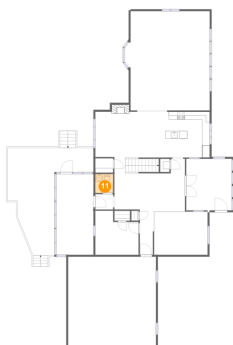

11 Floor 1 - Wc

Dimensions: 4'8" x 4'11"
Area: 23 sq. ft
Counted as Living Area: Yes

Heated: Yes
Finished: Yes
Enclosed: Yes
Contiguous: Yes
Permitted: Yes
Wet Space: Yes
Addition: No
Conversion: No