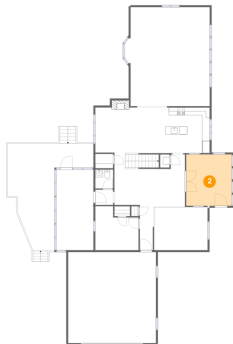

## 2 Floor 1 - Foyer

Dimensions: 11'11" x 13'5"  
Area: 160 sq. ft  
Counted as Living Area: Yes

Heated: Yes  
Finished: Yes  
Enclosed: Yes  
Contiguous: Yes  
Permitted: Yes  
Wet Space: No  
Addition: No  
Conversion: No