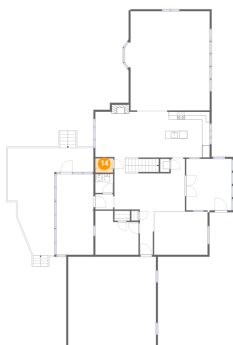

14 Floor 1 - Pantry

Dimensions: 4'8" x 3'9"
Area: 17 sq. ft
Counted as Living Area:
Yes

Heated: Yes
Finished: Yes
Enclosed: Yes
Contiguous:
Yes
Permitted: Yes
Wet Space: No
Addition: No
Conversion: No