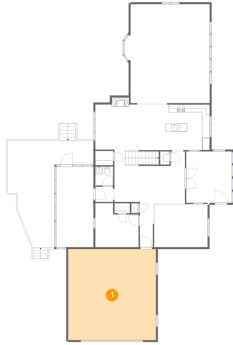

7639 Terrapin Trail, Roanoke, Roanoke County, Virginia, United States, 24018

1 Floor 1 - Garage

Dimensions: 23'0" x 23'10"
Area: 547 sq. ft
Counted as Living Area: No

Heated: No
Finished: No
Enclosed: Yes
Contiguous: Yes
Permitted: Yes
Wet Space: No
Addition: No
Conversion: No