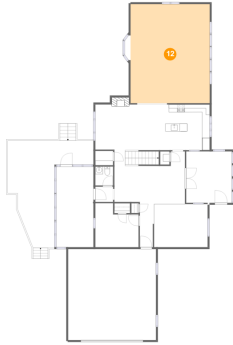

7639 Terrapin Trail, Roanoke, Roanoke County, Virginia, United States, 24018

12 Floor 1 - Family Room

Dimensions: 20'9" x 25'11"
Area: 537 sq. ft
Counted as Living Area:
Yes

Heated: Yes
Finished: Yes
Enclosed: Yes
Contiguous:
Yes
Permitted: Yes
Wet Space: No
Addition: No
Conversion: No