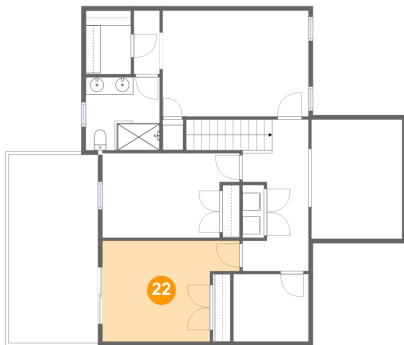

22 Floor 2 - Bedroom

Dimensions: 15'6" x 11'4"
Area: 149 sq. ft
Counted as Living Area:
Yes

Heated: Yes
Finished: Yes
Enclosed: Yes
Contiguous:
Yes
Permitted: Yes
Wet Space: No
Addition: No
Conversion: No