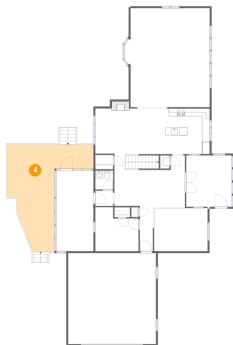

4 Floor 1 - Deck

Dimensions: 22'6" x 28'0"
Area: 350 sq. ft
Counted as Living Area: No

Heated: No
Finished: Yes
Enclosed: No
Contiguous: Yes
Permitted: Yes
Wet Space: No
Addition: No
Conversion: No