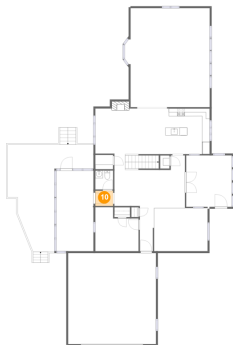

10 Floor 1 - Hall

Dimensions: 4'8" x 4'0"
Area: 18 sq. ft
Counted as Living Area: Yes

Heated: Yes
Finished: Yes
Enclosed: Yes
Contiguous: Yes
Permitted: Yes
Wet Space: No
Addition: No
Conversion: No