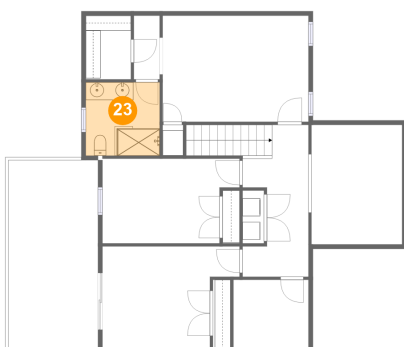

23 Floor 2 - Bath

Dimensions: 8'4" x 8'3"
Area: 69 sq. ft
Counted as Living Area:
Yes

Heated: Yes
Finished: Yes
Enclosed: Yes
Contiguous:
Yes
Permitted: Yes
Wet Space: Yes
Addition: No
Conversion: No