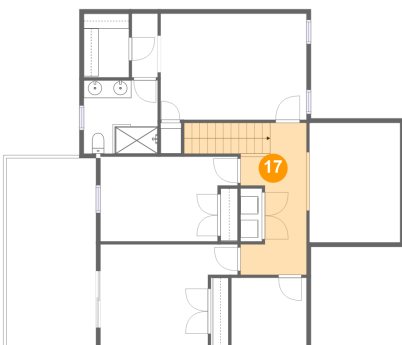

17 Floor 2 - Hall

Dimensions: 7'5" x 17'1"
Area: 133 sq. ft
Counted as Living Area:
Yes

Heated: Yes
Finished: Yes
Enclosed: Yes
Contiguous:
Yes
Permitted: Yes
Wet Space: No
Addition: No
Conversion: No