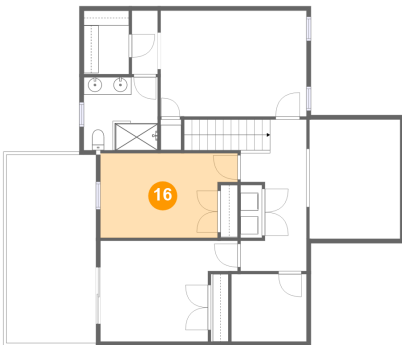

16 Floor 2 - Bedroom

Dimensions: 15'6" x 9'6"
Area: 133 sq. ft
Counted as Living Area:
Yes

Heated: Yes
Finished: Yes
Enclosed: Yes
Contiguous:
Yes
Permitted: Yes
Wet Space: No
Addition: No
Conversion: No