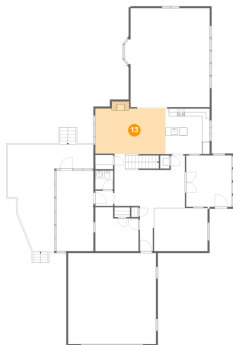

13 Floor 1 - Dining Area

Dimensions: 18'4" x 11'11"
Area: 227 sq. ft
Counted as Living Area:
Yes

Heated: Yes
Finished: Yes
Enclosed: Yes
Contiguous:
Yes
Permitted: Yes
Wet Space: No
Addition: No
Conversion: No