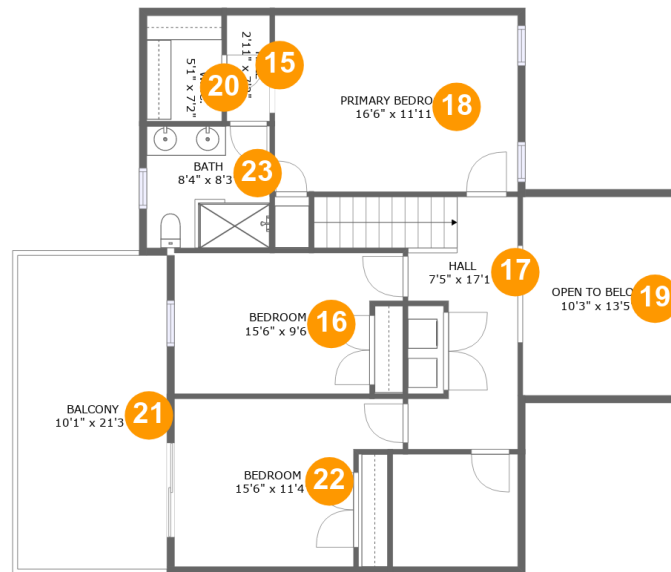

7639 Terrapin Trail, Roanoke, Roanoke County, Virginia, United States, 24018

Room Dimensions

Floor 2

Total sqft: 1329

Living area: 959

#	Room name	Dimensions	Area (sqft)	Counted as Living Area
15	Hall	2'11" x 7'2"	21 sq. ft	Yes
16	Bedroom	15'6" x 9'6"	133 sq. ft	Yes
17	Hall	7'5" x 17'1"	133 sq. ft	Yes
18	Primary Bedroom	16'6" x 11'11"	197 sq. ft	Yes
19	Open To Below	10'3" x 13'5"	138 sq. ft	No
20	W.i.c.	5'1" x 7'2"	36 sq. ft	Yes
21	Balcony	10'1" x 21'3"	215 sq. ft	No
22	Bedroom	15'6" x 11'4"	149 sq. ft	Yes
23	Bath	8'4" x 8'3"	69 sq. ft	Yes