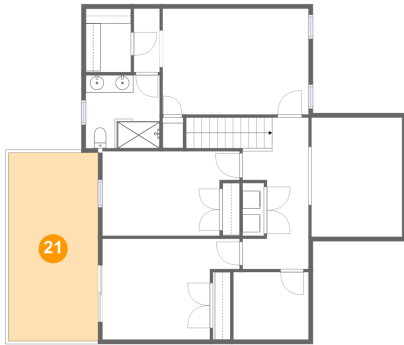

7639 Terrapin Trail, Roanoke, Roanoke County, Virginia, United States, 24018

21 Floor 2 - Balcony

Dimensions: 10'1" x 21'3"
Area: 215 sq. ft
Counted as Living Area: No

Heated: No
Finished: Yes
Enclosed: No
Contiguous: Yes
Permitted: Yes
Wet Space: No
Addition: No
Conversion: No