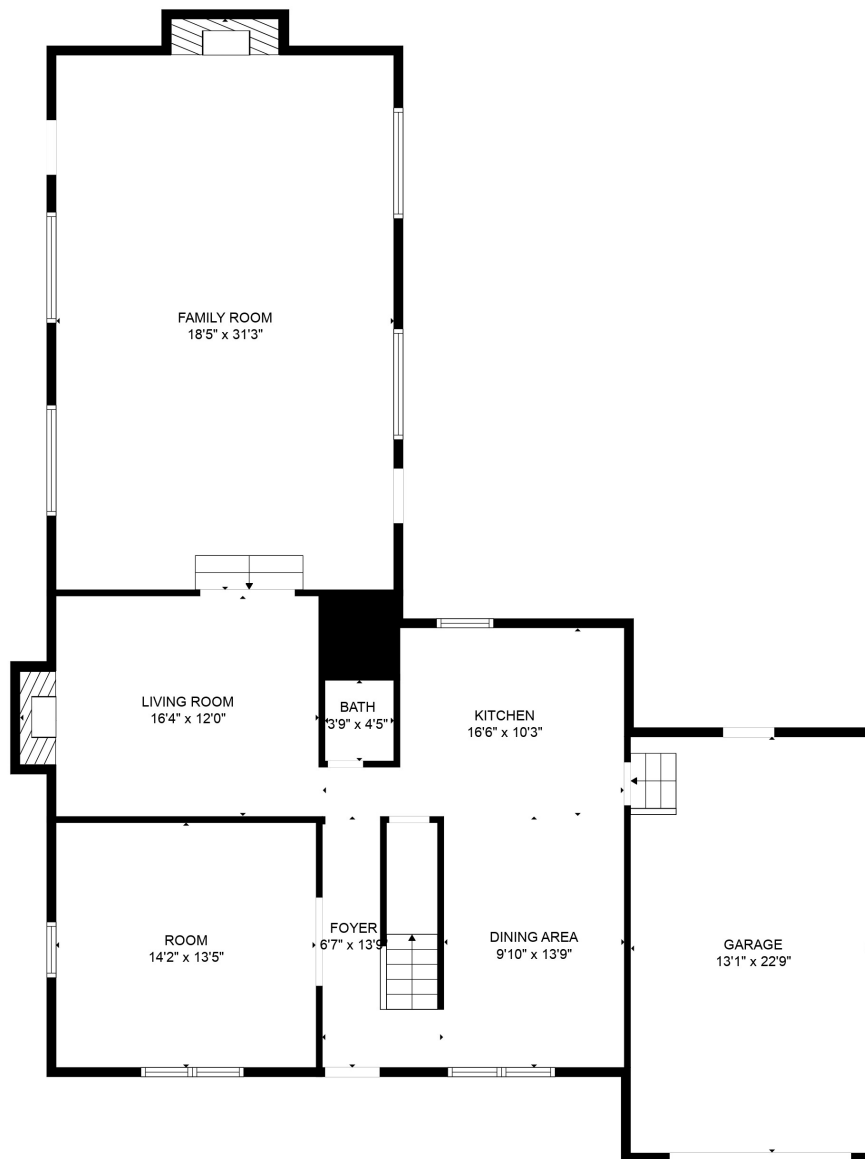

FLOOR 1

FLOOR 2

Total scanned area: 2568 sq. ft

SIZES AND DIMENSIONS ARE APPROXIMATE. ACTUAL MAY VARY.

Total scanned area: 2568 sq. ft

SIZES AND DIMENSIONS ARE APPROXIMATE. ACTUAL MAY VARY.

Total scanned area: 2568 sq. ft

SIZES AND DIMENSIONS ARE APPROXIMATE. ACTUAL MAY VARY.