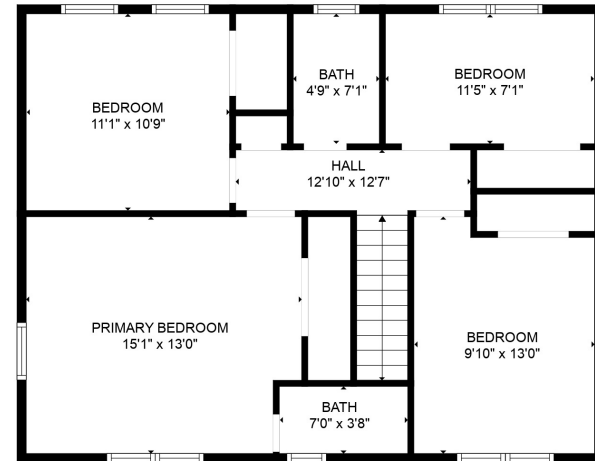

FLOOR 1

FLOOR 2

Total scanned area: 2568 sq. ft

SIZES AND DIMENSIONS ARE APPROXIMATE. ACTUAL MAY VARY.

Total scanned area: 2568 sq. ft

SIZES AND DIMENSIONS ARE APPROXIMATE. ACTUAL MAY VARY.

Total scanned area: 2568 sq. ft

SIZES AND DIMENSIONS ARE APPROXIMATE. ACTUAL MAY VARY.