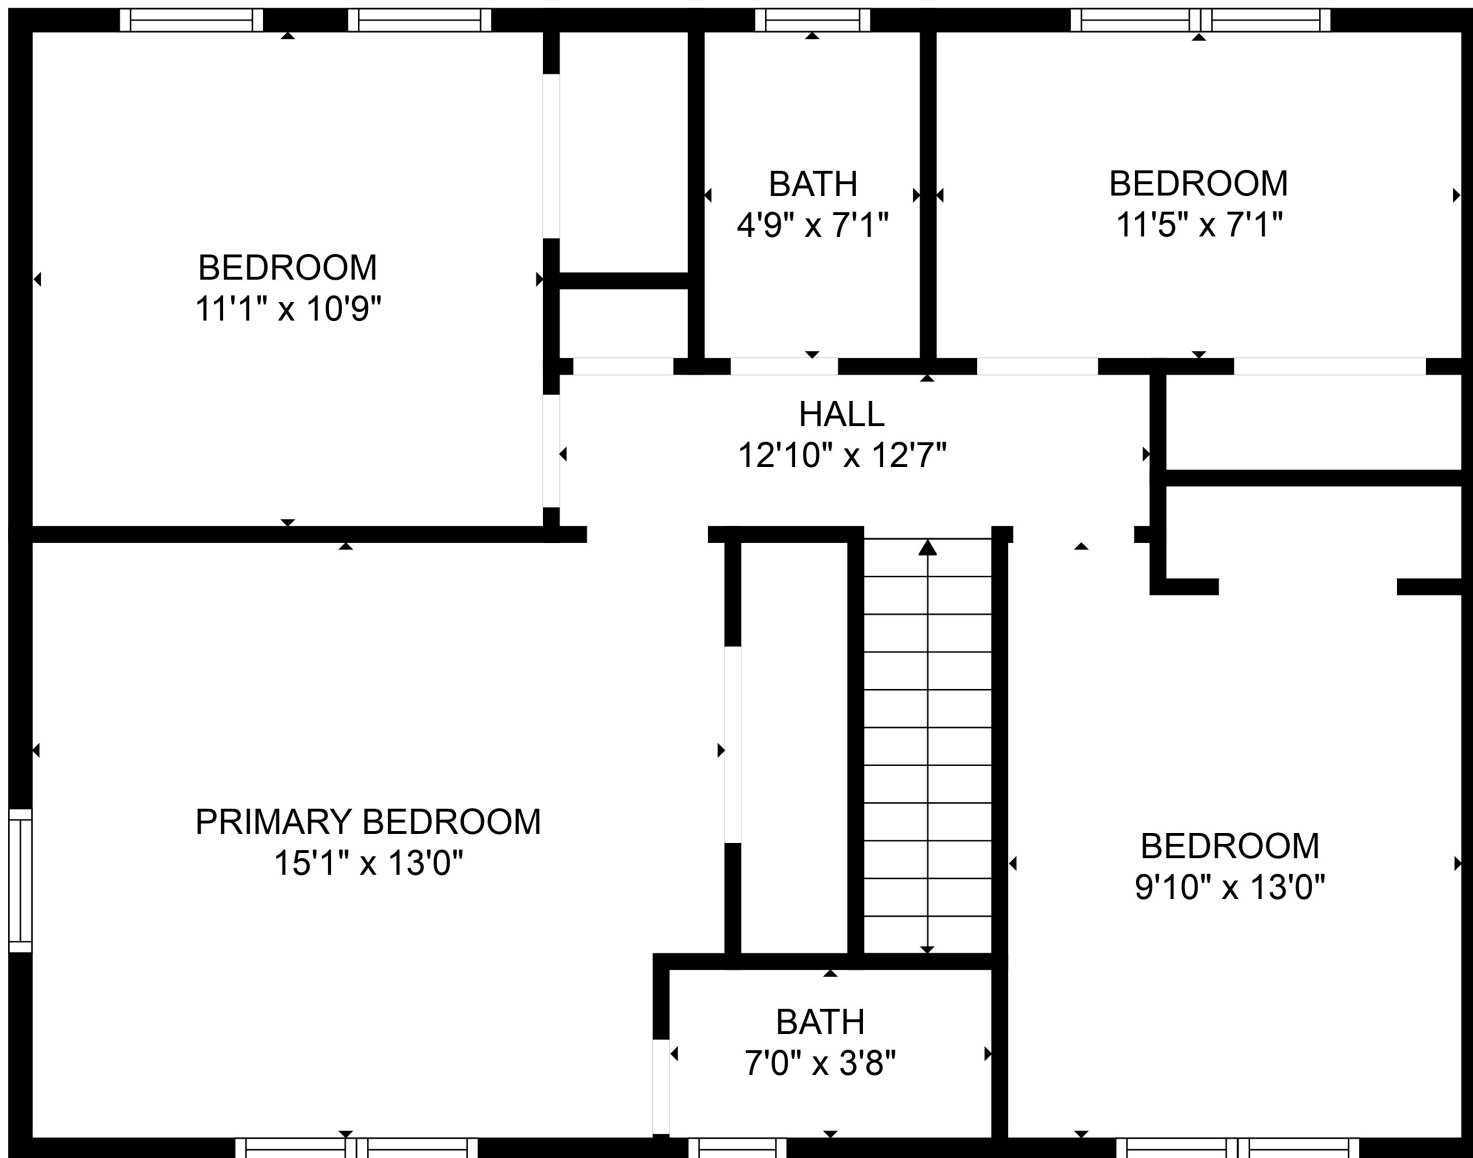

FLOOR 1

FLOOR 2

Total scanned area: 2568 sq. ft

SIZES AND DIMENSIONS ARE APPROXIMATE. ACTUAL MAY VARY.

Total scanned area: 2568 sq. ft

SIZES AND DIMENSIONS ARE APPROXIMATE. ACTUAL MAY VARY.

Total scanned area: 2568 sq. ft

SIZES AND DIMENSIONS ARE APPROXIMATE. ACTUAL MAY VARY.