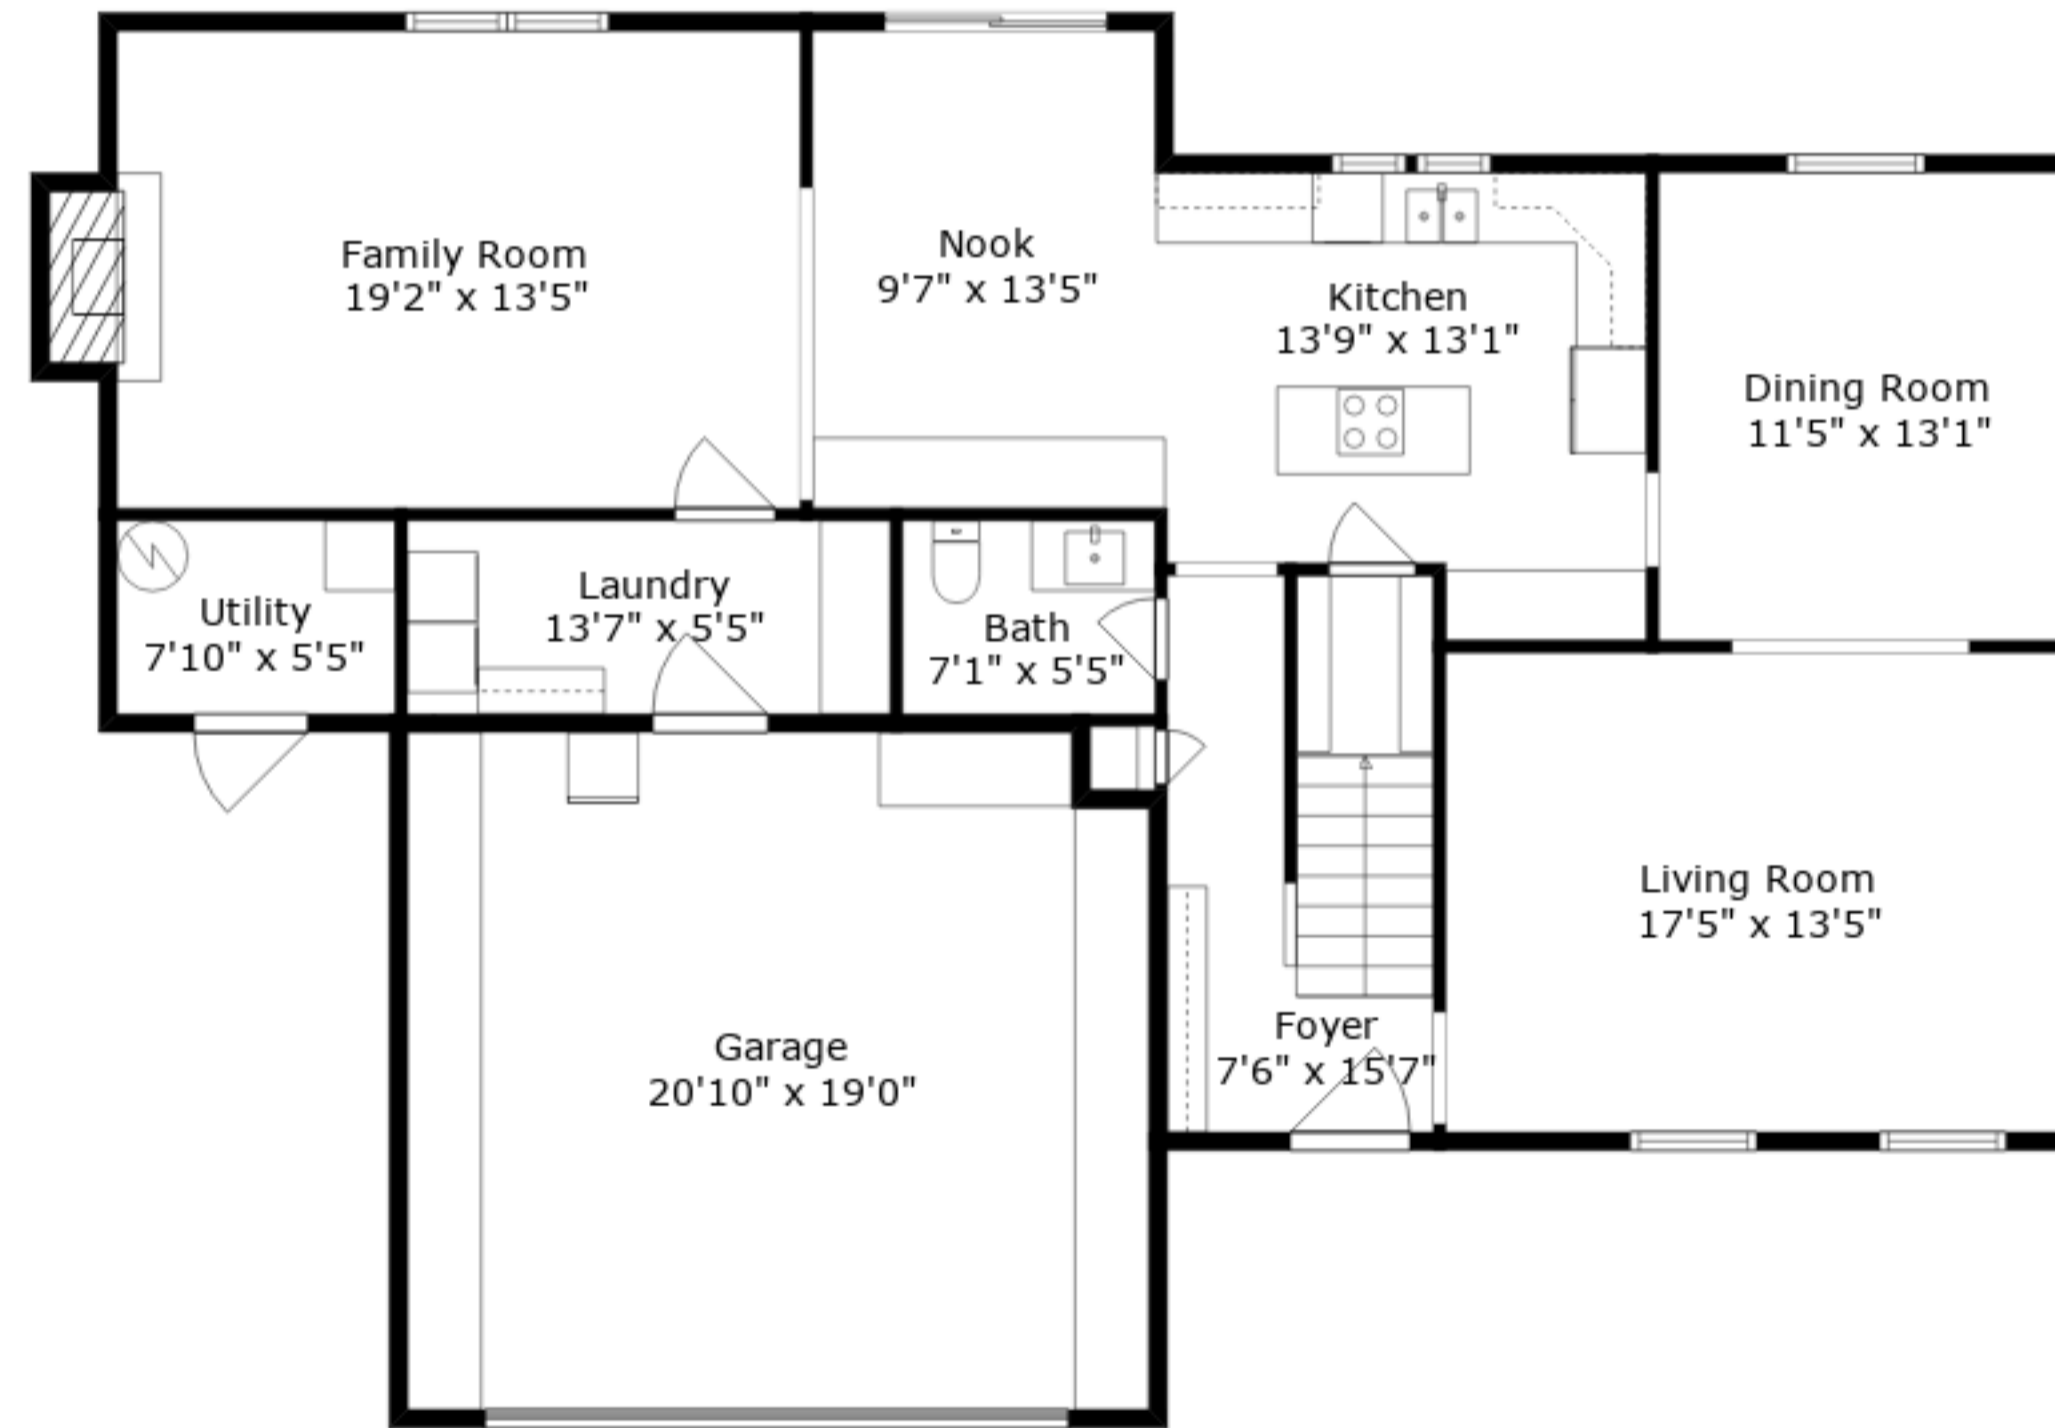

Upper Floor

Main Floor

**Total GLA: 2423 sq. ft | Total: 2898 sq. ft**  
 Main floor: 1282 sq. ft (Excluded areas 475 sq. ft)  
 Upper floor: 1141 sq. ft

Sizes And Dimensions Are Approximate. Actual May Vary.