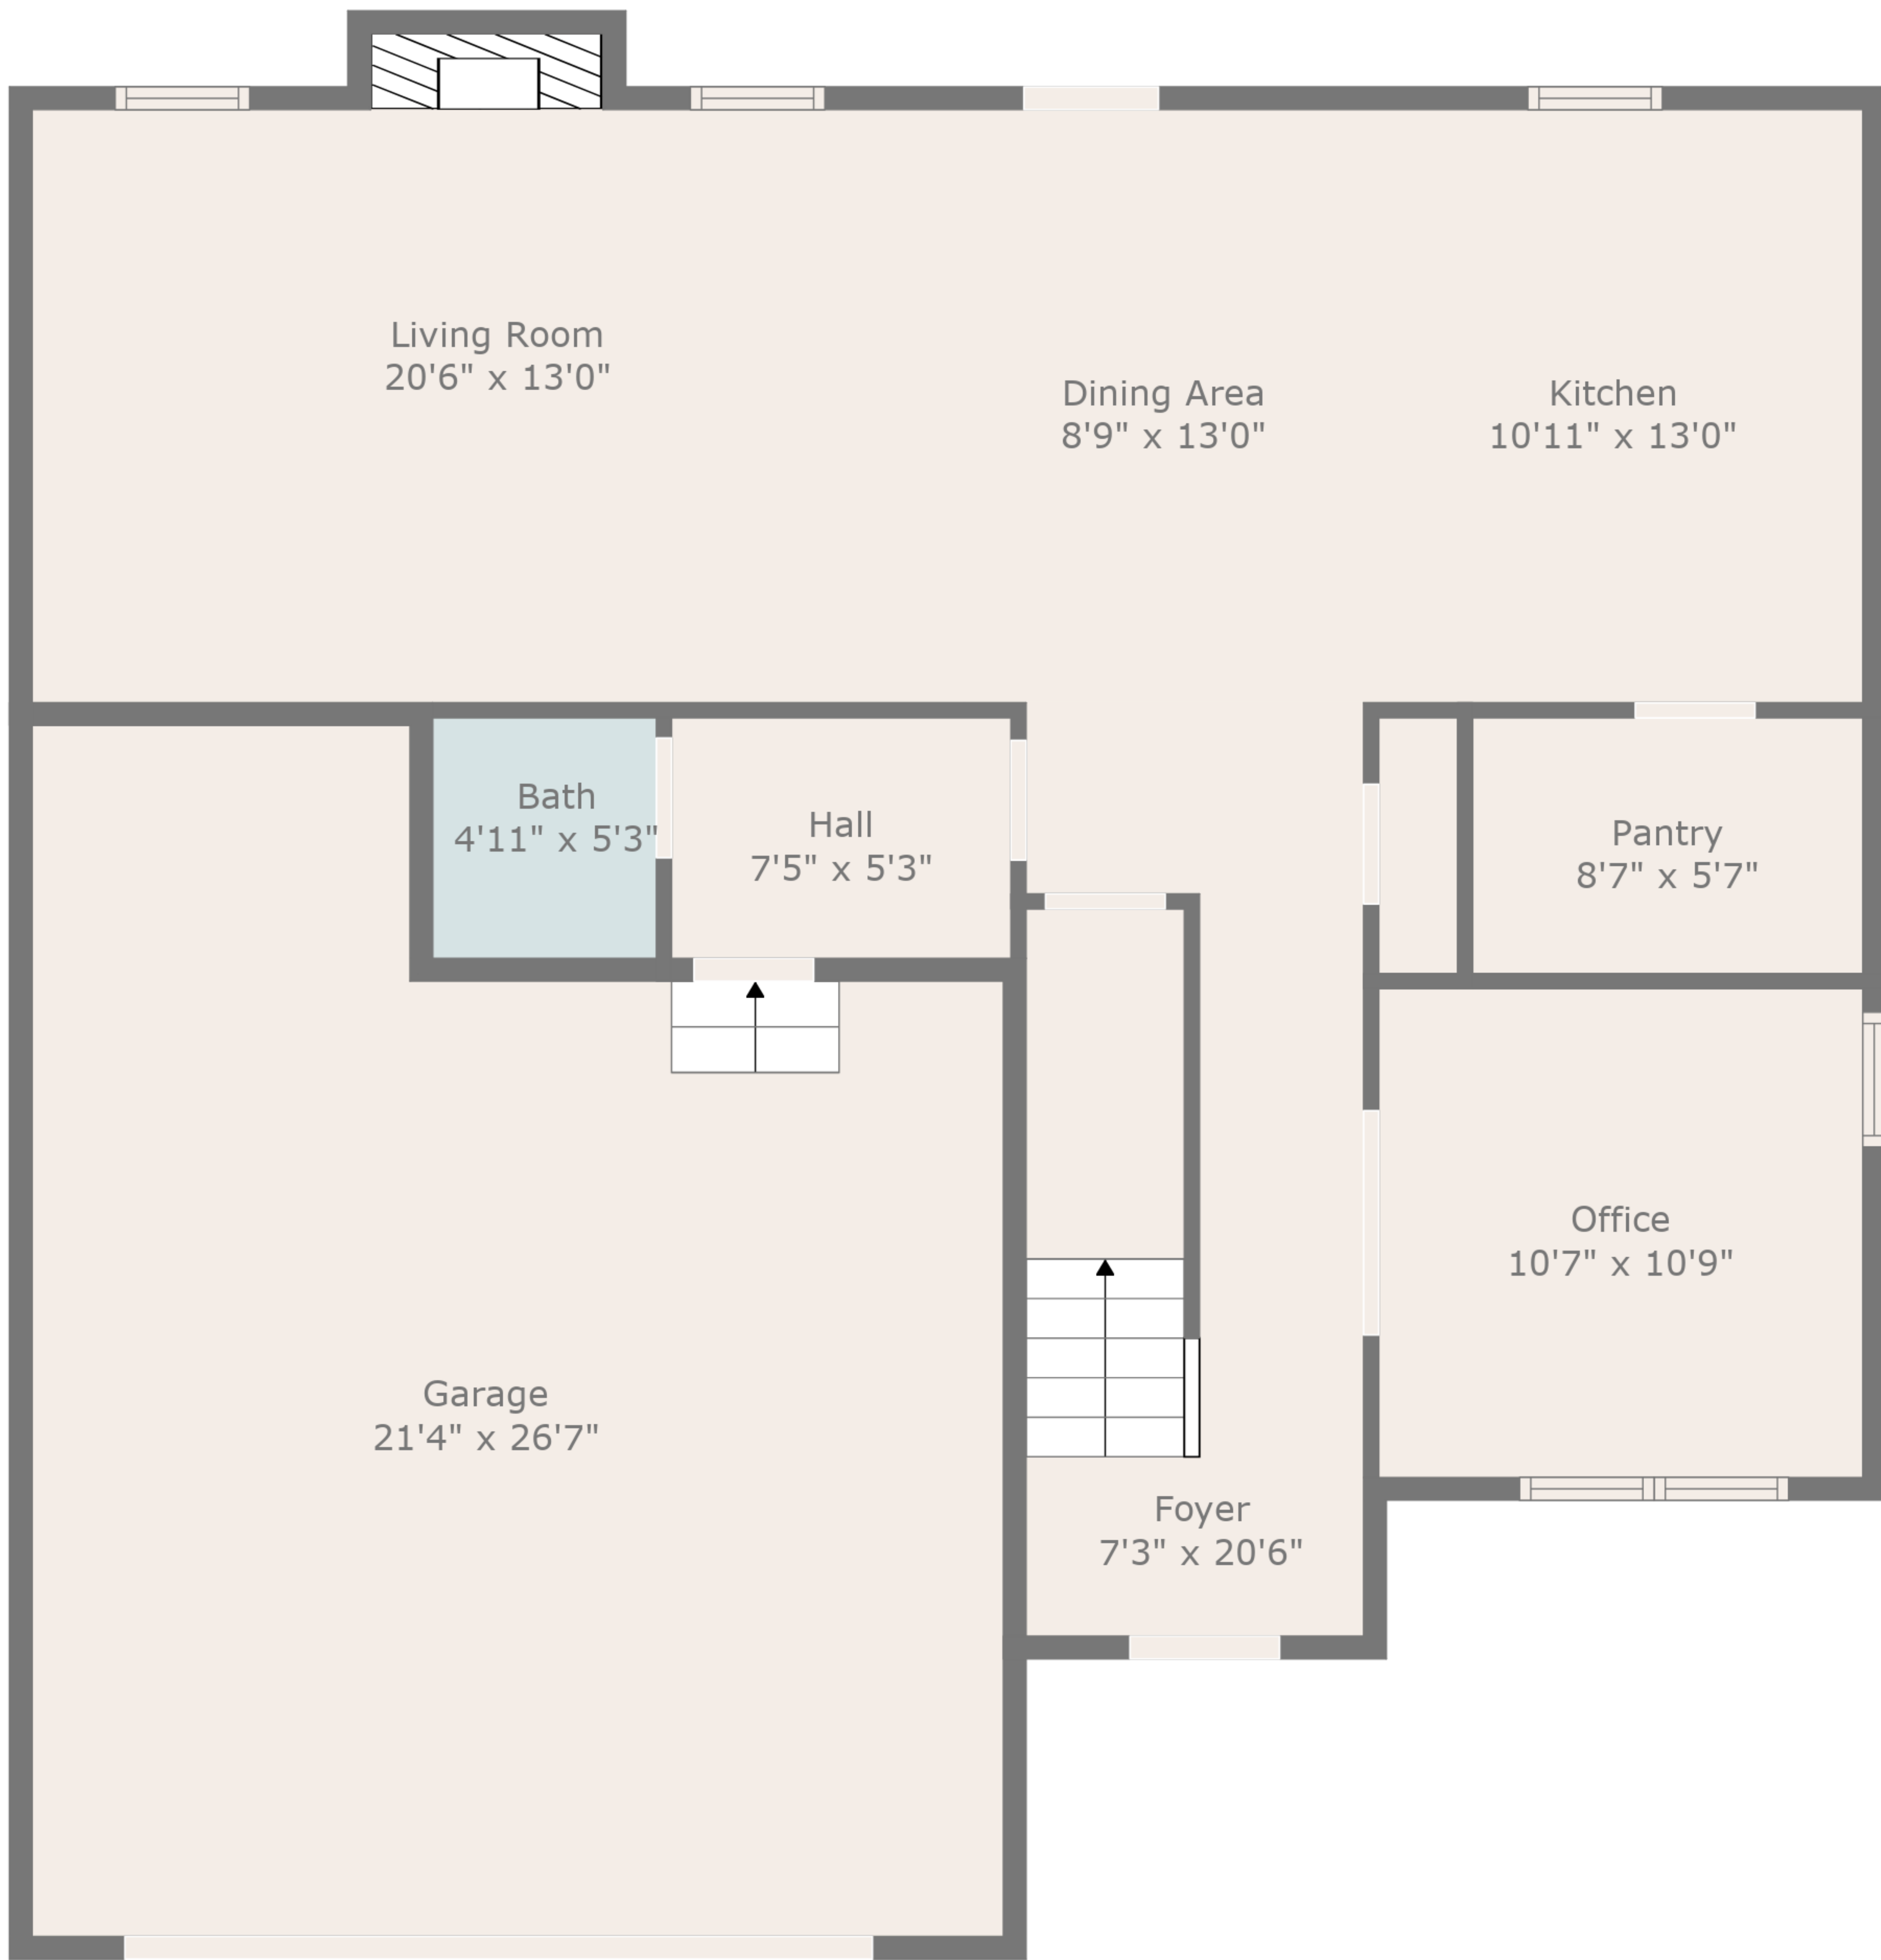

TOTAL: 2260 sq. ft

FLOOR 1: 937 sq. ft, FLOOR 2: 1323 sq. ft

EXCLUDED AREAS: GARAGE: 493 sq. ft, FIREPLACE: 10 sq. ft, UNDEFINED: 30 sq. ft,
OPEN TO BELOW: 67 sq. ft

TOTAL: 2260 sq. ft

FLOOR 1: 937 sq. ft, FLOOR 2: 1323 sq. ft

EXCLUDED AREAS: GARAGE: 493 sq. ft, FIREPLACE: 10 sq. ft, UNDEFINED: 30 sq. ft,
OPEN TO BELOW: 67 sq. ft

Floor 1

Floor 2

TOTAL: 2260 sq. ft
 FLOOR 1: 937 sq. ft, FLOOR 2: 1323 sq. ft
 EXCLUDED AREAS: GARAGE: 493 sq. ft, FIREPLACE: 10 sq. ft, UNDEFINED: 30 sq. ft,
 OPEN TO BELOW: 67 sq. ft