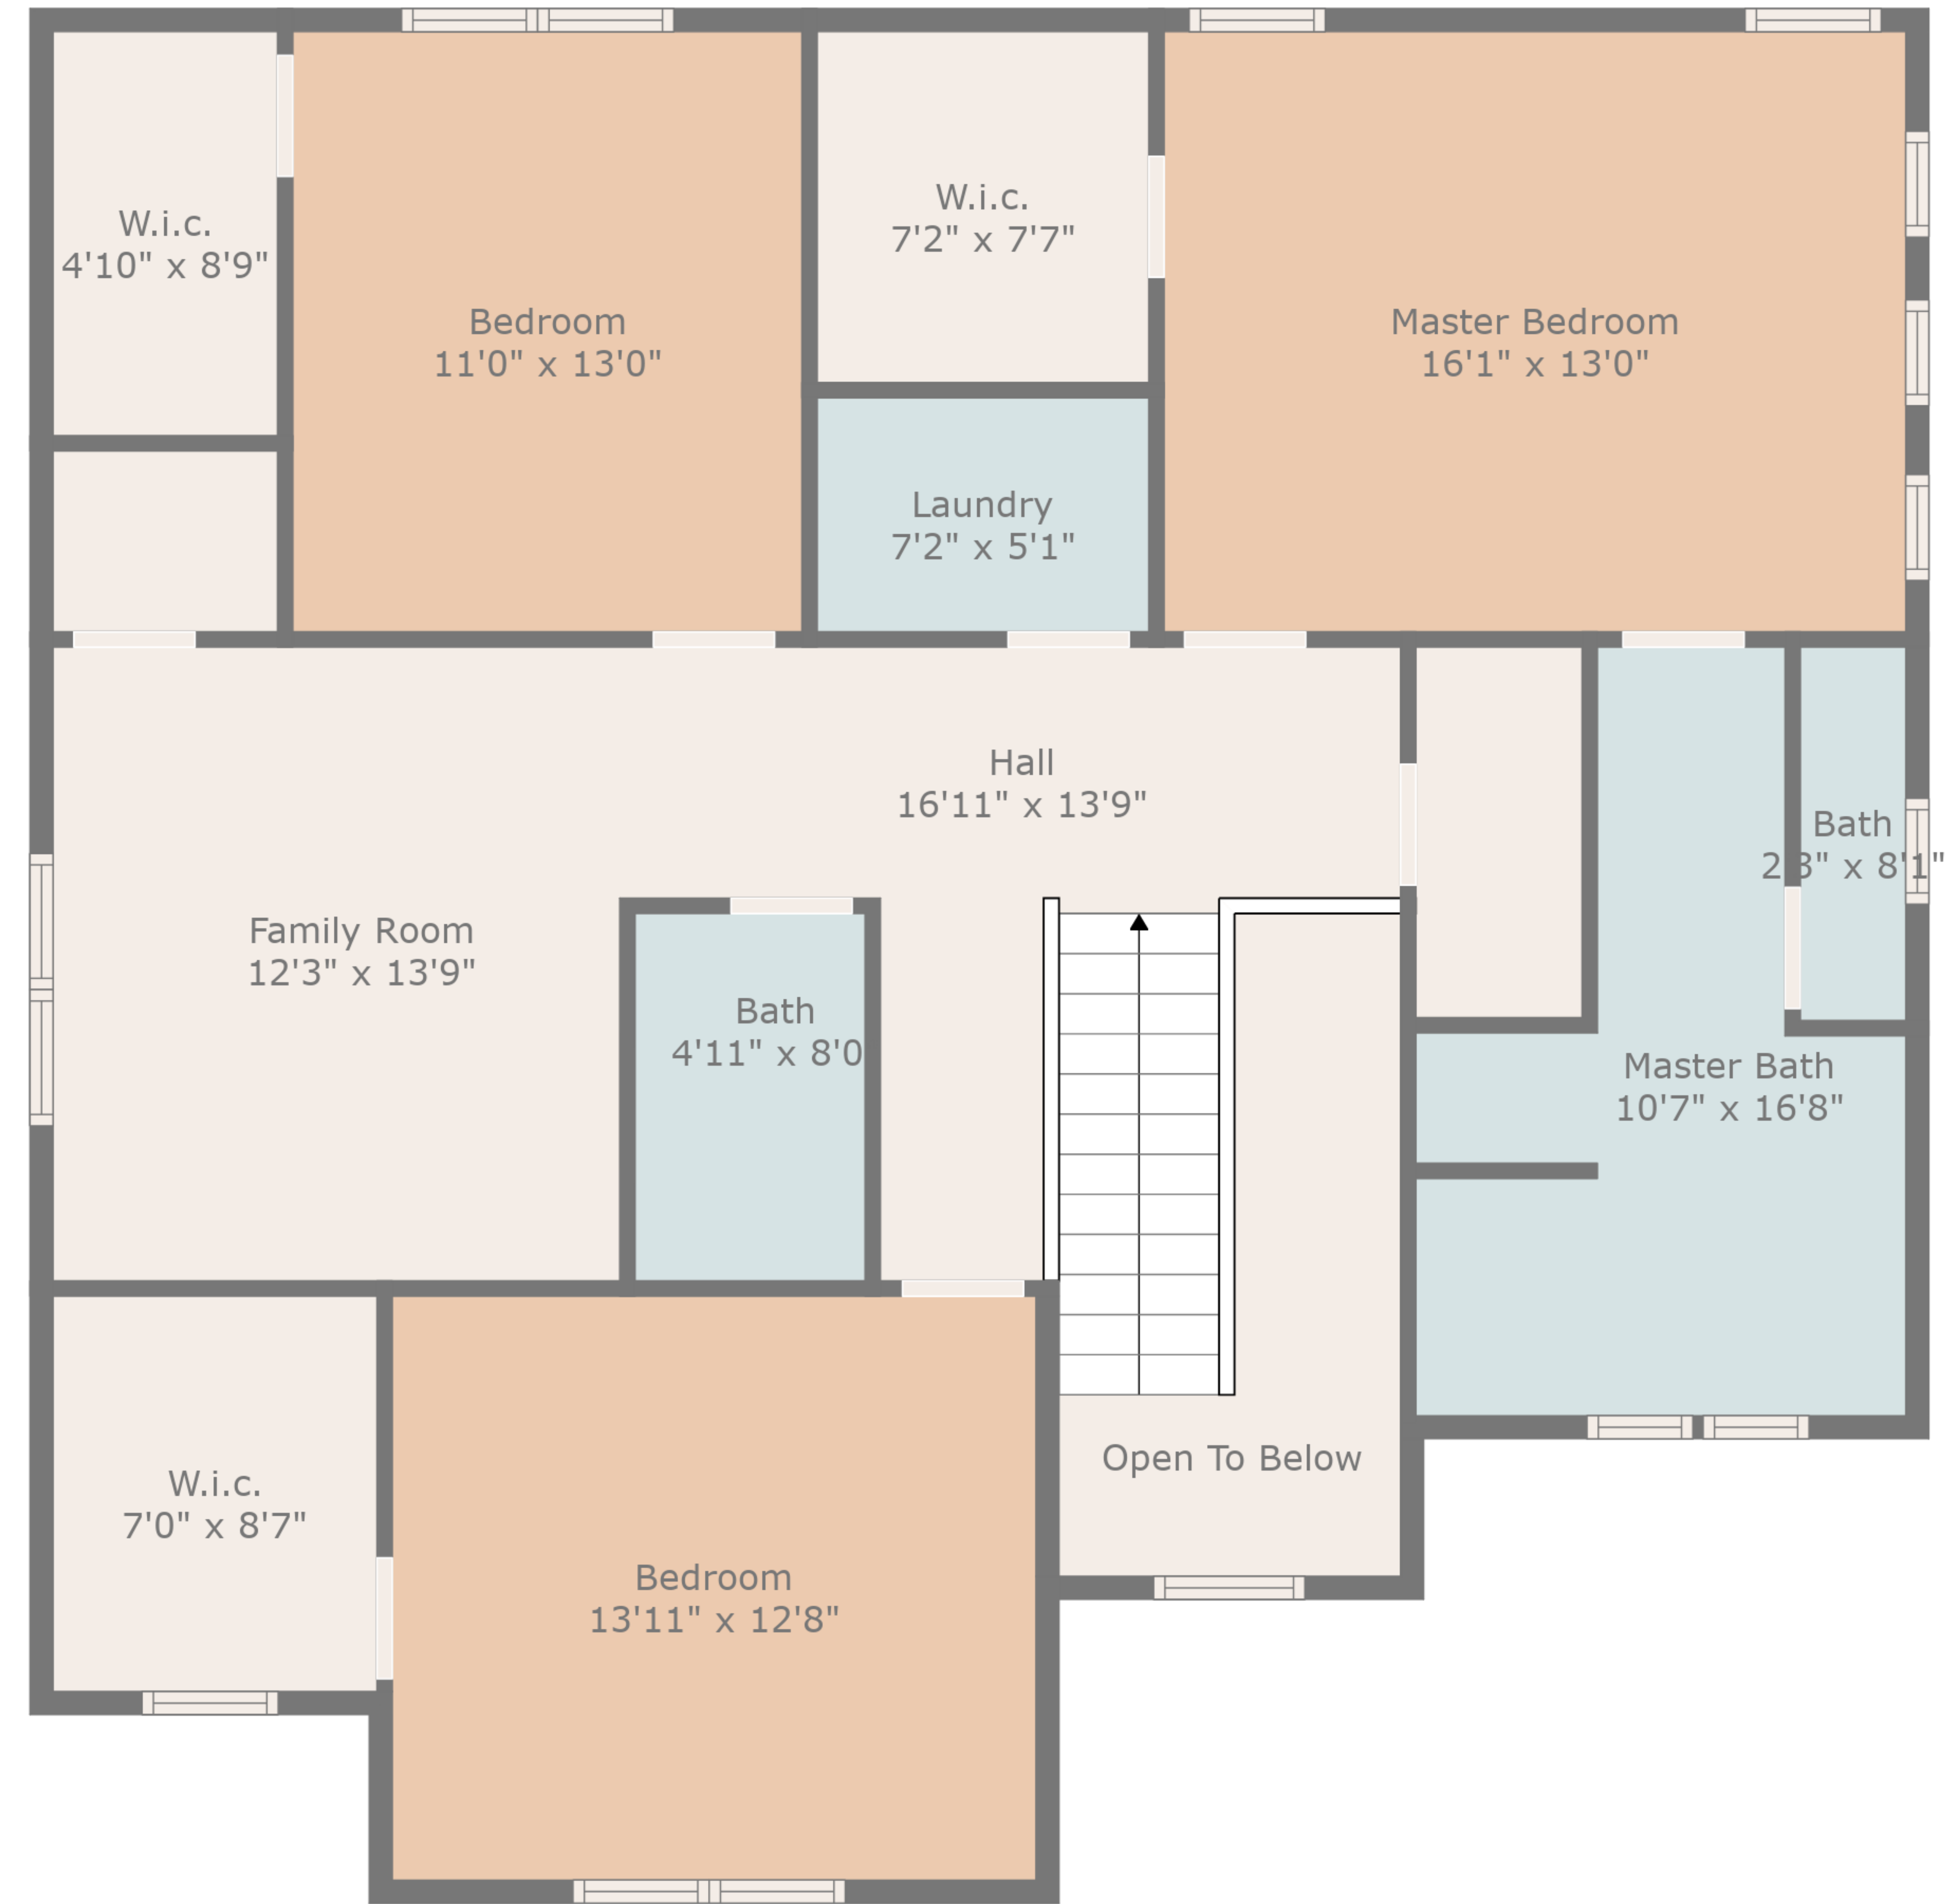

TOTAL: 2260 sq. ft

FLOOR 1: 937 sq. ft, FLOOR 2: 1323 sq. ft

EXCLUDED AREAS: GARAGE: 493 sq. ft, FIREPLACE: 10 sq. ft, UNDEFINED: 30 sq. ft,
OPEN TO BELOW: 67 sq. ft

TOTAL: 2260 sq. ft

FLOOR 1: 937 sq. ft, FLOOR 2: 1323 sq. ft

EXCLUDED AREAS: GARAGE: 493 sq. ft, FIREPLACE: 10 sq. ft, UNDEFINED: 30 sq. ft,
OPEN TO BELOW: 67 sq. ft

Floor 1

Floor 2

TOTAL: 2260 sq. ft
 FLOOR 1: 937 sq. ft, FLOOR 2: 1323 sq. ft
 EXCLUDED AREAS: GARAGE: 493 sq. ft, FIREPLACE: 10 sq. ft, UNDEFINED: 30 sq. ft,
 OPEN TO BELOW: 67 sq. ft