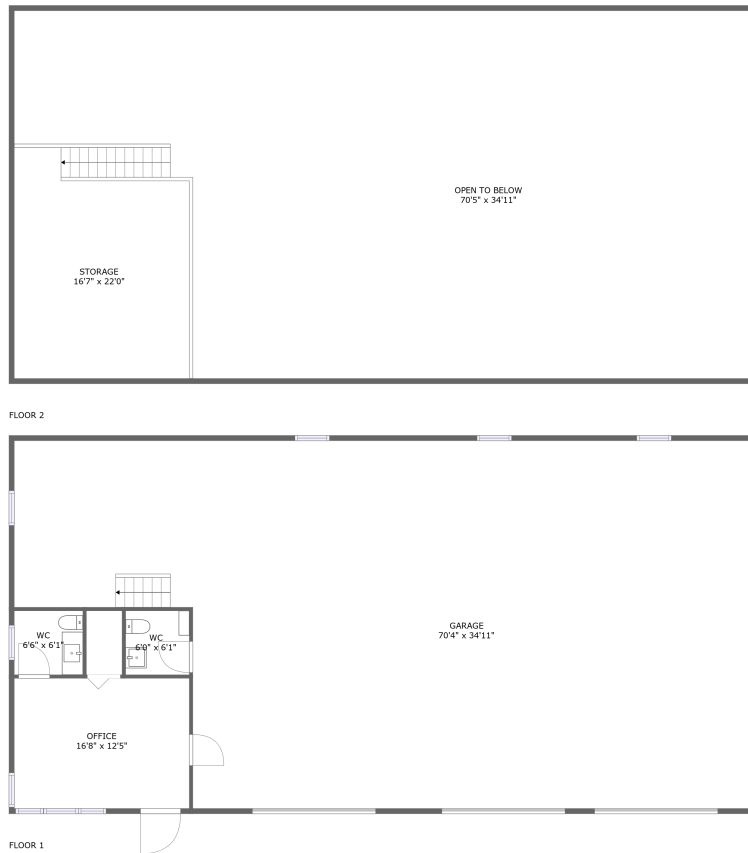

401 N 5th St, Custer, SD, US

Property summary

 **1** Garages

 **0** Bedrooms

 **0** Bathrooms

 **2** Half baths

 **2** Floors

 **302** Gross living area sqft

 **5,138** Total sqft

401 N 5th St,Custer,SD,US**Room dimensions**

Floor 1

Total sqft: 2569 Living area: 302

#		Dimensions	sqft	Counted as living area
1	WC	6'0" x 6'1"	37 sq. ft	No
2	Office	16'8" x 12'5"	206 sq. ft	Yes
3	Garage	70'4" x 34'11"	2137 sq. ft	No
4	WC	6'6" x 6'1"	40 sq. ft	Yes

401 N 5th St,Custer,SD,US

Room dimensions

Floor 2

Total sqft: 2569

Living area: 0

#		Dimensions	sqft	Counted as living area
5	Storage	16'7" x 22'0"	372 sq. ft	No
6	Open To Below	70'5" x 34'11"	2090 sq. ft	No

1 Floor 1 - WC

Dimensions: 6'0" x 6'1"
Area: 37 sq. ft
Counted as living area: No

Heated: Yes
Finished: Yes
Enclosed: Yes
Contiguous: No
Permitted: Yes
Wet space: Yes
Addition: No
Conversion: No

2 Floor 1 - Office