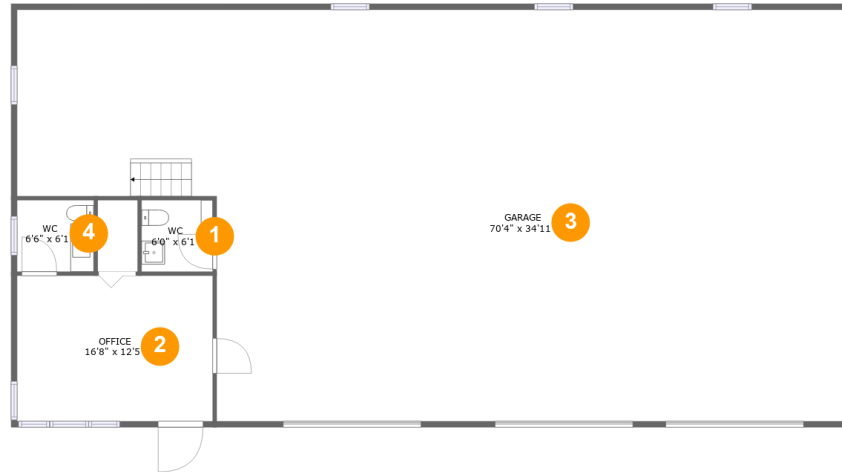

401 N 5th St, Custer, SD, US

Property summary

 **1** Garages

 **0** Bedrooms

 **0** Bathrooms

 **2** Half baths

 **2** Floors

 **302** Gross living area sqft

 **5,138** Total sqft

401 N 5th St,Custer,SD,US**Room dimensions**

Floor 1

Total sqft: 2569 Living area: 302

#		Dimensions	sqft	Counted as living area
1	WC	6'0" x 6'1"	37 sq. ft	No
2	Office	16'8" x 12'5"	206 sq. ft	Yes
3	Garage	70'4" x 34'11"	2137 sq. ft	No
4	WC	6'6" x 6'1"	40 sq. ft	Yes

401 N 5th St,Custer,SD,US

Room dimensions

Floor 2

Total sqft: 2569

Living area: 0

#		Dimensions	sqft	Counted as living area
5	Storage	16'7" x 22'0"	372 sq. ft	No
6	Open To Below	70'5" x 34'11"	2090 sq. ft	No

1 Floor 1 - WC

Dimensions: 6'0" x 6'1"
Area: 37 sq. ft
Counted as living area: No

Heated: Yes
Finished: Yes
Enclosed: Yes
Contiguous: No
Permitted: Yes
Wet space: Yes
Addition: No
Conversion: No

2 Floor 1 - Office