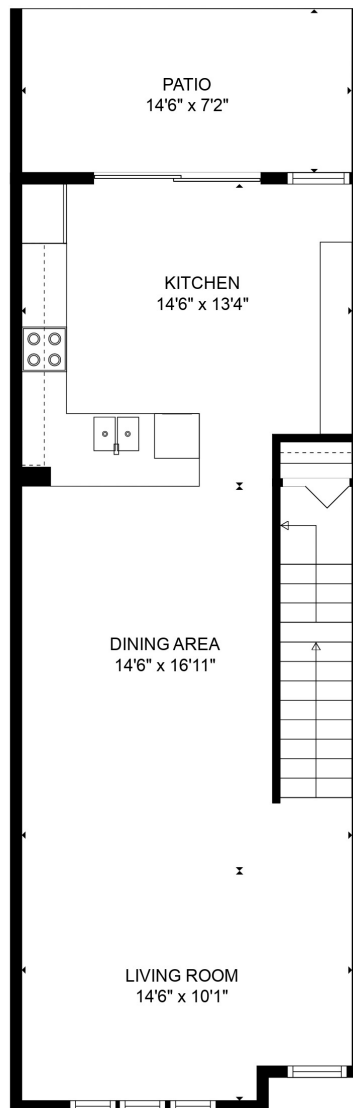

37-14838 61 Ave

Surrey, BC

RELIABLE
REAL ESTATE GROUP

Nick Lal

778-389-6661

nicklalsoldit@gmail.com

LOWER FLOOR 95 SQ.FT.
MAIN FLOOR 625 SQ.FT.,
UPPER FLOOR 628 SQ.FT.,
TOTAL LIVING AREA 1,348 SQ.FT.

MAIN FLOOR

UPPER FLOOR

LOWER FLOOR

This floorplan is provided without warranty of any kind. The contractor disclaims any warranty including, without limitation, satisfactory quality or accuracy of dimensions. Floorplan is for visual marketing purposes and is not guaranteed.