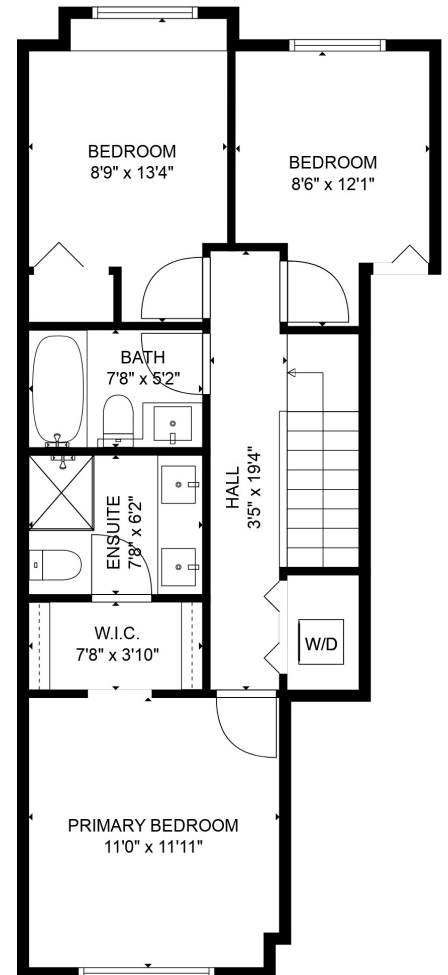

37-14838 61 Ave

Surrey, BC

RELIABLE
REAL ESTATE GROUP

Nick Lal

778-389-6661

nicklalsoldit@gmail.com

LOWER FLOOR 95 SQ.FT.
MAIN FLOOR 625 SQ.FT.,
UPPER FLOOR 628 SQ.FT.,
TOTAL LIVING AREA 1,348 SQ.FT.

MAIN FLOOR

UPPER FLOOR

LOWER FLOOR

This floorplan is provided without warranty of any kind. The contractor disclaims any warranty including, without limitation, satisfactory quality or accuracy of dimensions. Floorplan is for visual marketing purposes and is not guaranteed.