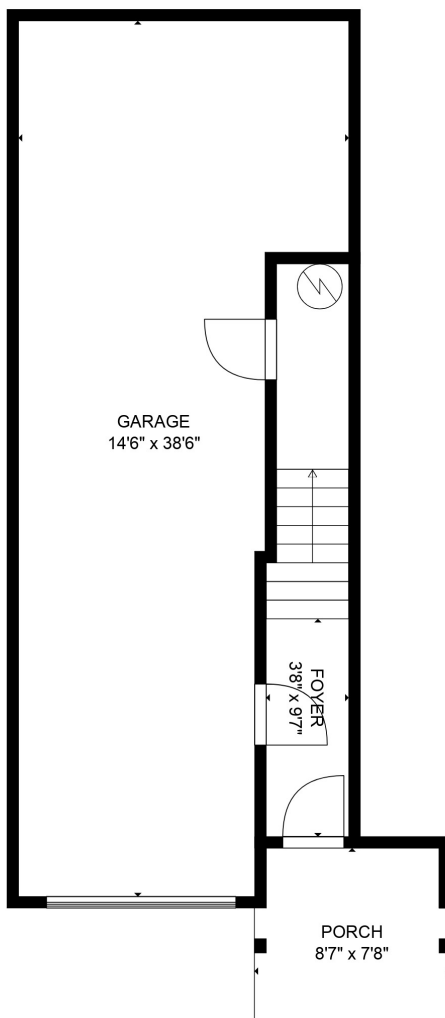

37-14838 61 Ave

Surrey, BC

RELIABLE
REAL ESTATE GROUP

Nick Lal

778-389-6661

nicklalsoldit@gmail.com

LOWER FLOOR 95 SQ.FT.
MAIN FLOOR 625 SQ.FT.,
UPPER FLOOR 628 SQ.FT.,
TOTAL LIVING AREA 1,348 SQ.FT.

MAIN FLOOR

UPPER FLOOR

LOWER FLOOR

This floorplan is provided without warranty of any kind. The contractor disclaims any warranty including, without limitation, satisfactory quality or accuracy of dimensions. Floorplan is for visual marketing purposes and is not guaranteed.