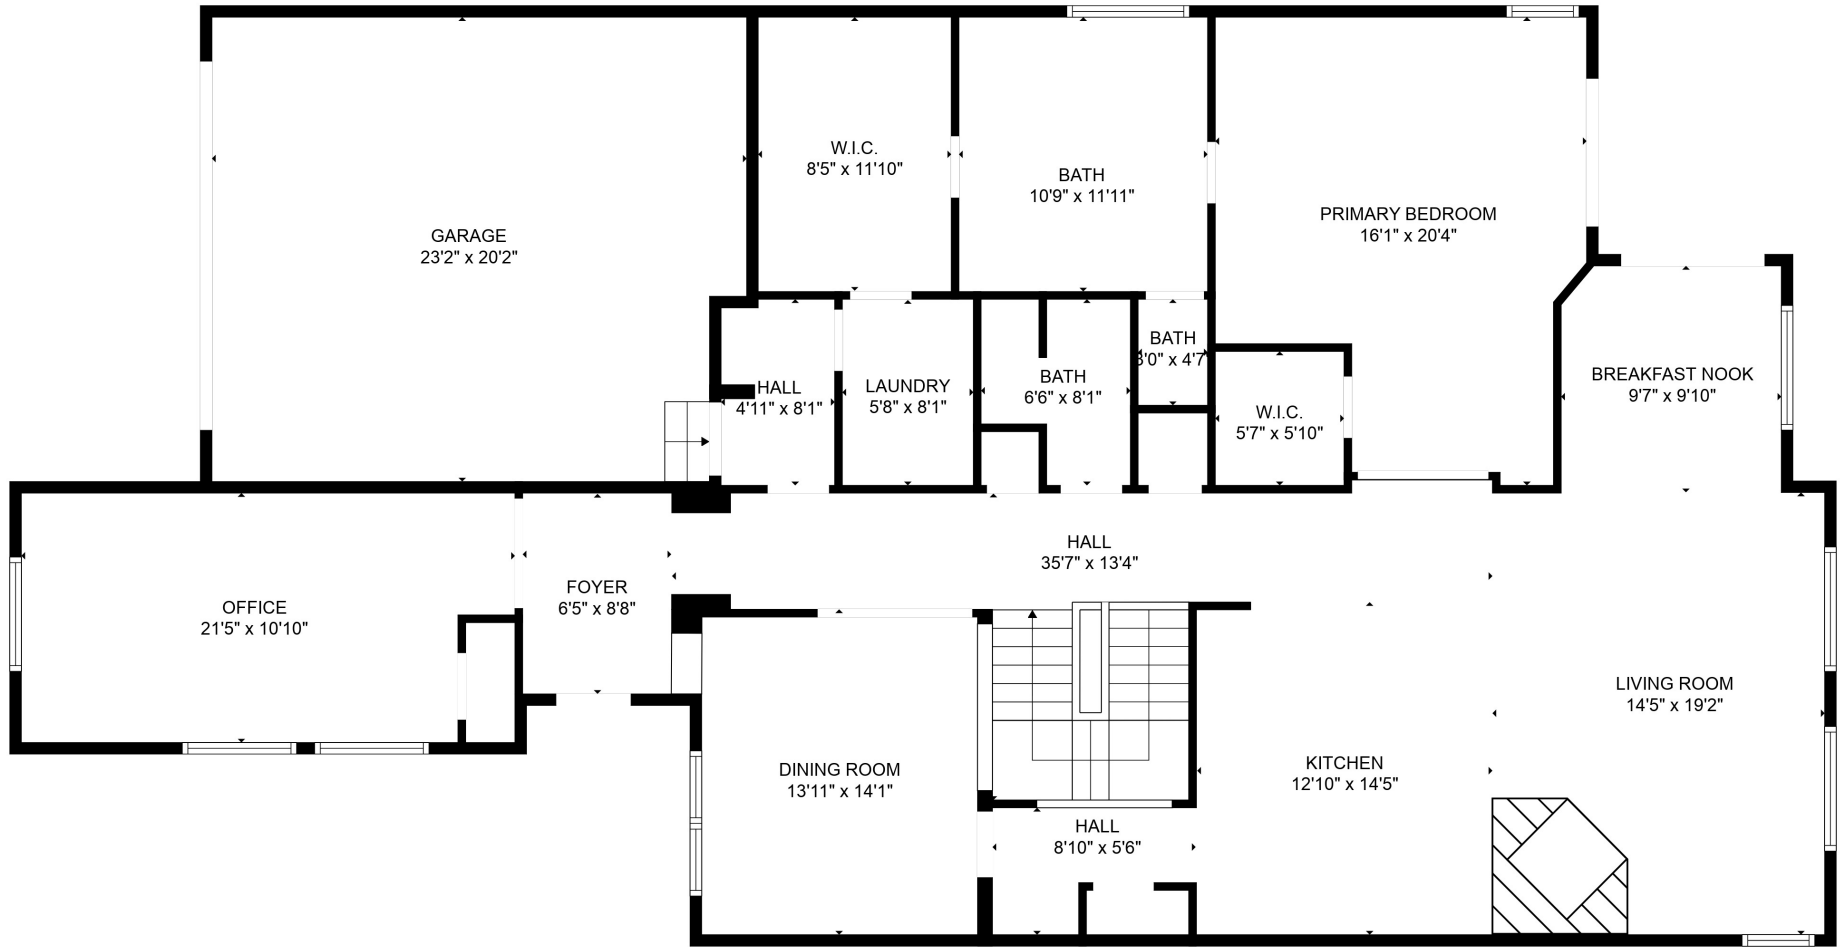

Total scanned area: 4424 sq. ft

SIZES AND DIMENSIONS ARE APPROXIMATE, ACTUAL MAY VARY.

Total scanned area: 4424 sq. ft

SIZES AND DIMENSIONS ARE APPROXIMATE, ACTUAL MAY VARY.

Total scanned area: 4424 sq. ft

SIZES AND DIMENSIONS ARE APPROXIMATE, ACTUAL MAY VARY.