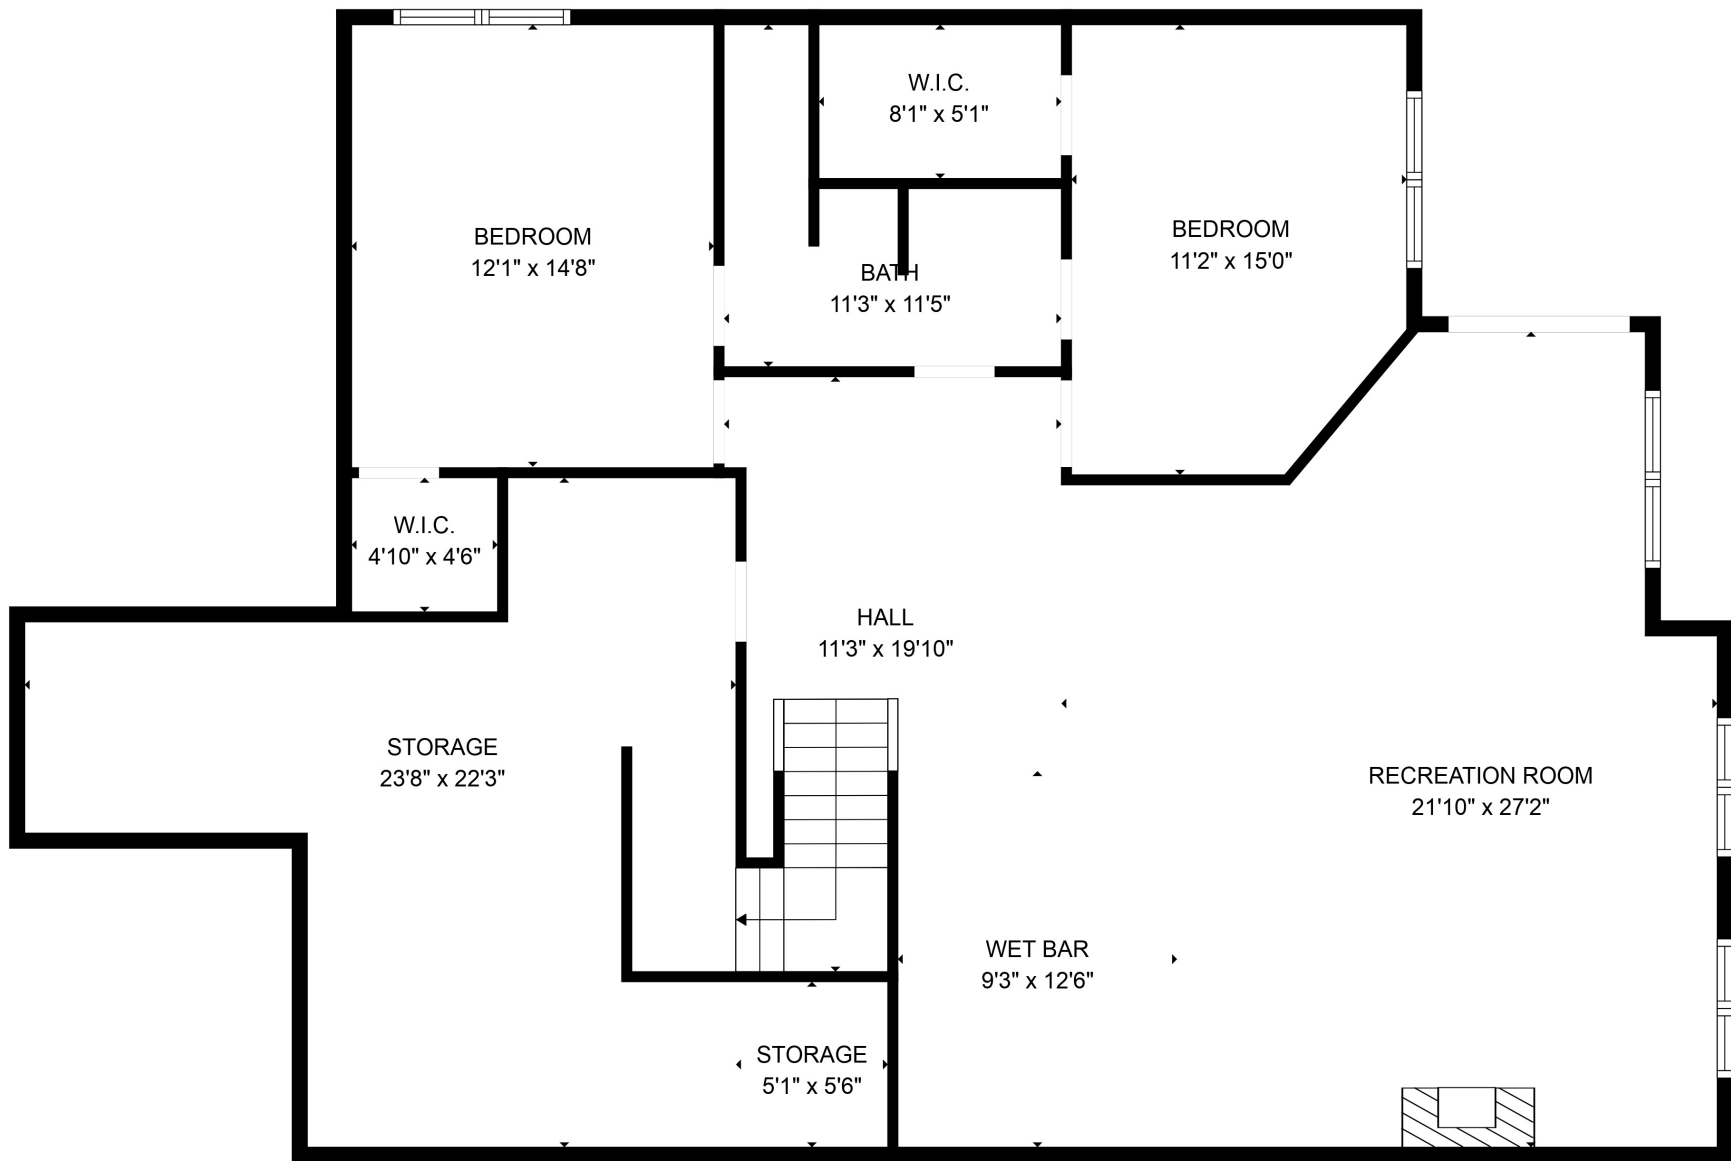

Total scanned area: 4424 sq. ft

SIZES AND DIMENSIONS ARE APPROXIMATE, ACTUAL MAY VARY.

Total scanned area: 4424 sq. ft

SIZES AND DIMENSIONS ARE APPROXIMATE, ACTUAL MAY VARY.

Total scanned area: 4424 sq. ft

SIZES AND DIMENSIONS ARE APPROXIMATE, ACTUAL MAY VARY.