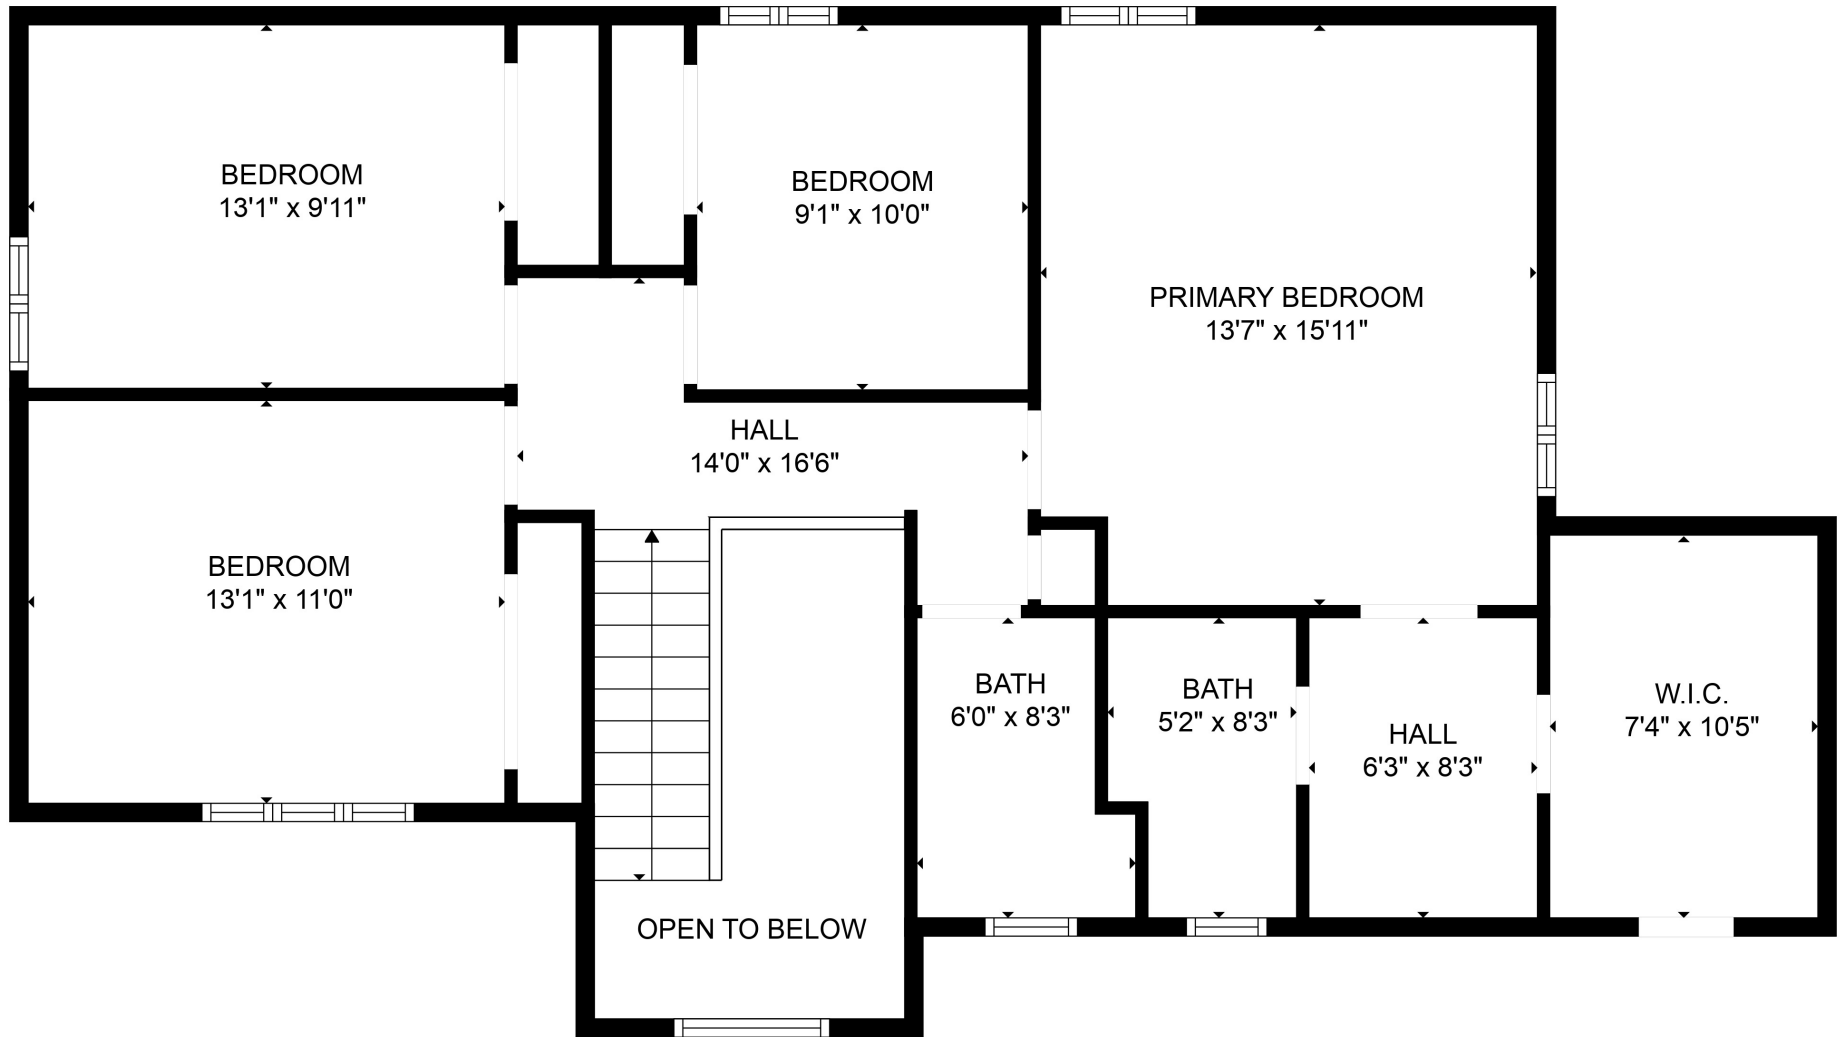

Total scanned area: 2710 sq. ft

SIZES AND DIMENSIONS ARE APPROXIMATE. ACTUAL MAY VARY.

Total scanned area: 2710 sq. ft

SIZES AND DIMENSIONS ARE APPROXIMATE. ACTUAL MAY VARY.

Total scanned area: 2710 sq. ft

SIZES AND DIMENSIONS ARE APPROXIMATE. ACTUAL MAY VARY.