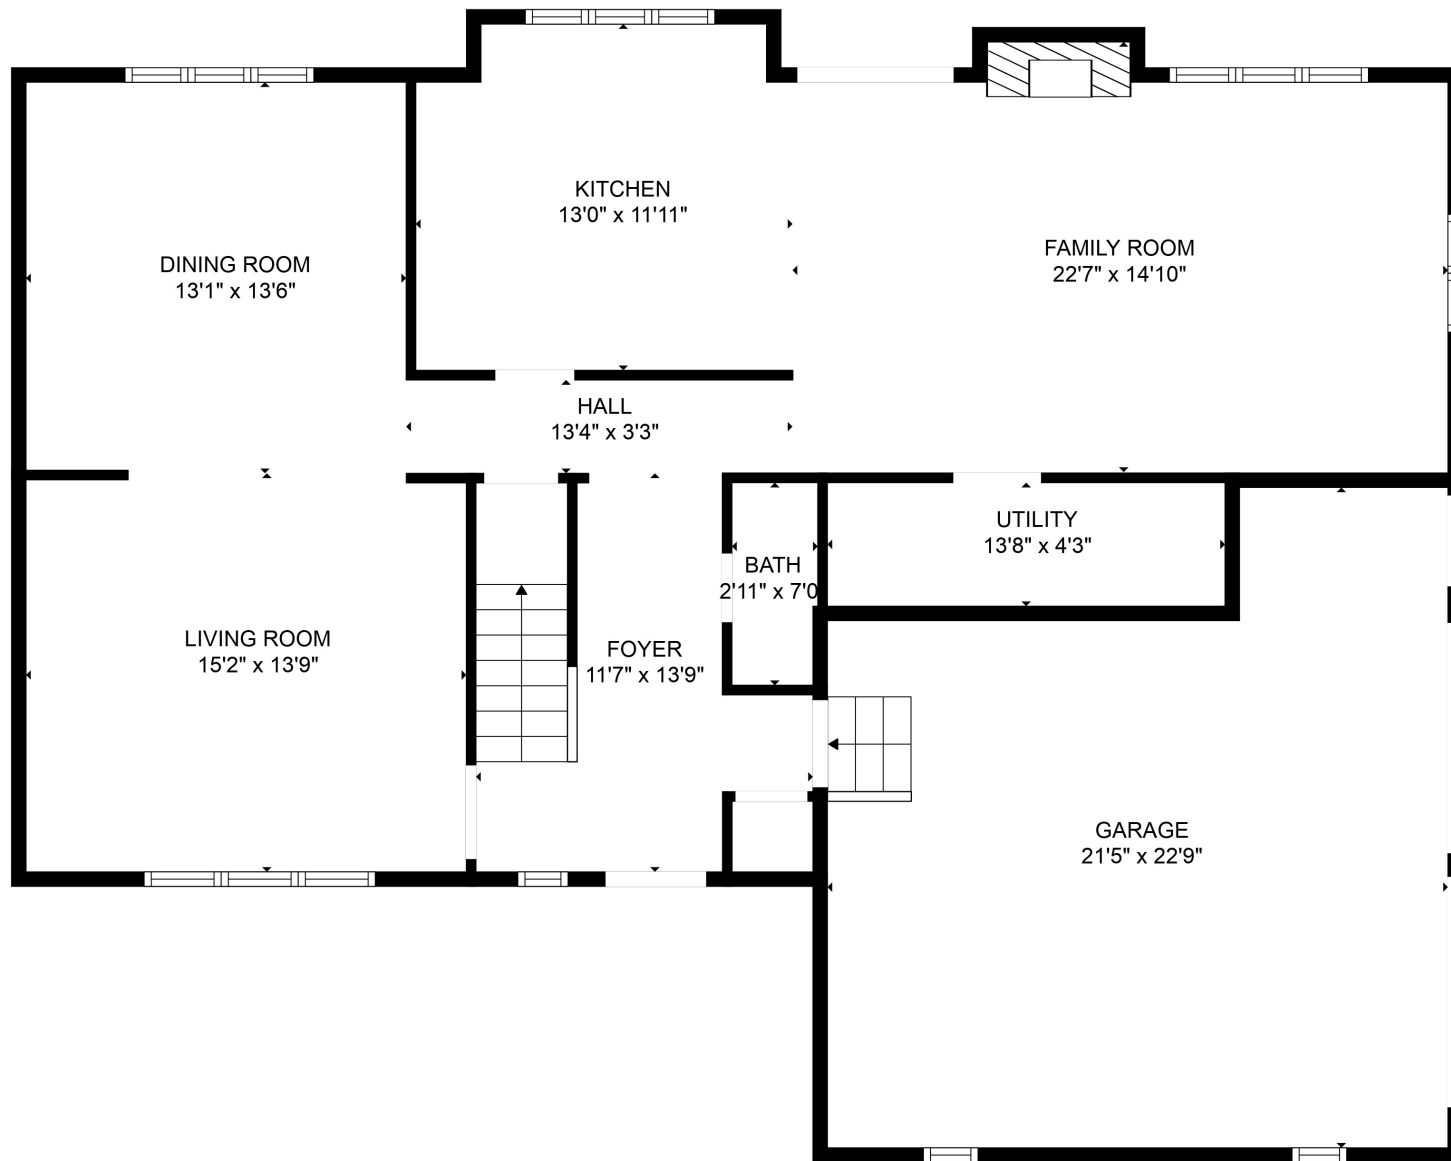

Total scanned area: 2710 sq. ft

SIZES AND DIMENSIONS ARE APPROXIMATE. ACTUAL MAY VARY.

Total scanned area: 2710 sq. ft

SIZES AND DIMENSIONS ARE APPROXIMATE. ACTUAL MAY VARY.

Total scanned area: 2710 sq. ft

SIZES AND DIMENSIONS ARE APPROXIMATE. ACTUAL MAY VARY.