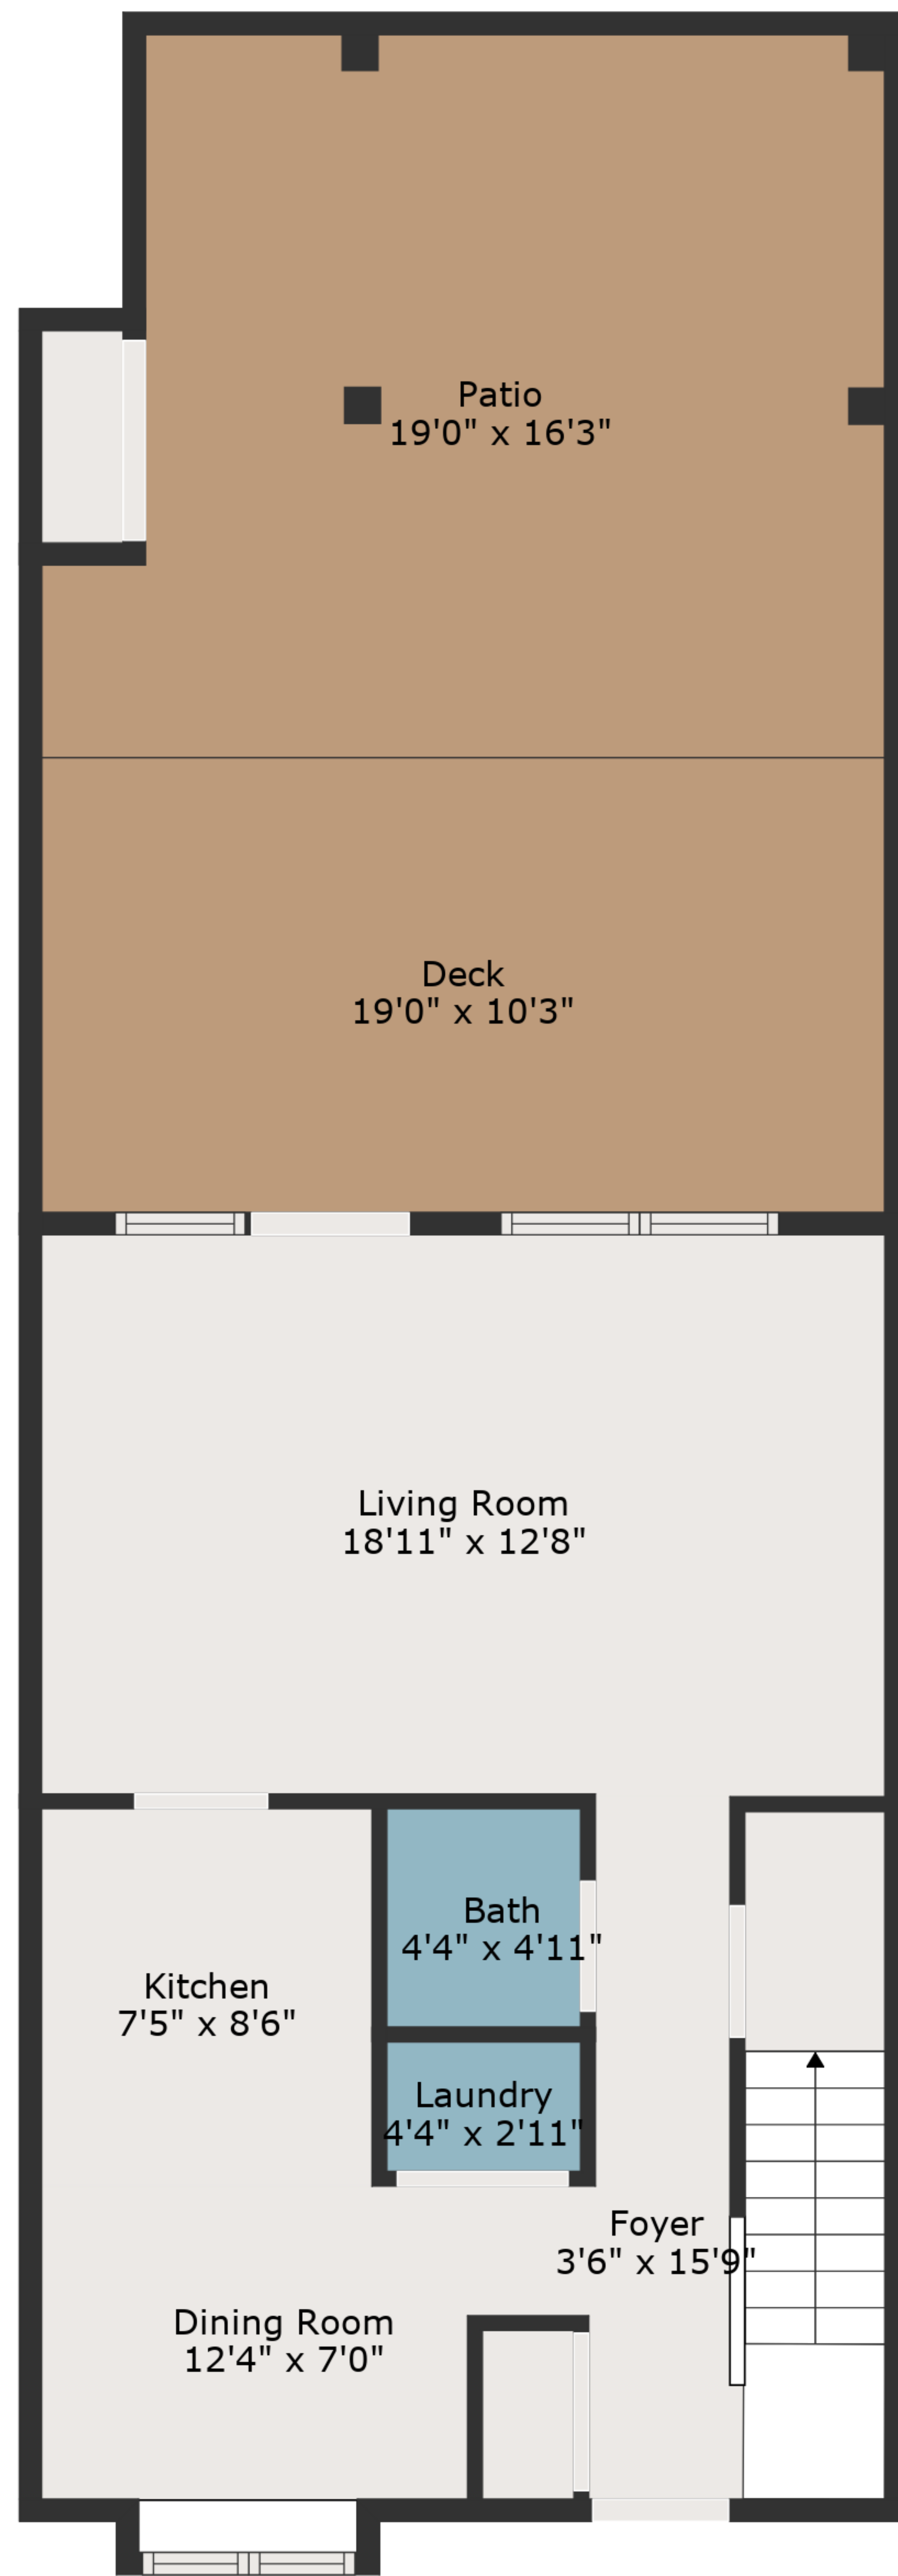

TOTAL: 1097 sq. ft

FLOOR 1: 556 sq. ft, FLOOR 2: 541 sq. ft
EXCLUDED AREAS: PATIO: 281 sq. ft, DECK: 194 sq. ft

Measurements Are Deemed Highly Reliable But Not Guaranteed.

TOTAL: 1097 sq. ft

FLOOR 1: 556 sq. ft, FLOOR 2: 541 sq. ft
EXCLUDED AREAS: PATIO: 281 sq. ft, DECK: 194 sq. ft

Measurements Are Deemed Highly Reliable But Not Guaranteed.

Floor 1

Floor 2

TOTAL: 1097 sq. ft
 FLOOR 1: 556 sq. ft, FLOOR 2: 541 sq. ft
 EXCLUDED AREAS: PATIO: 281 sq. ft, DECK: 194 sq. ft

Measurements Are Deemed Highly Reliable But Not Guaranteed.