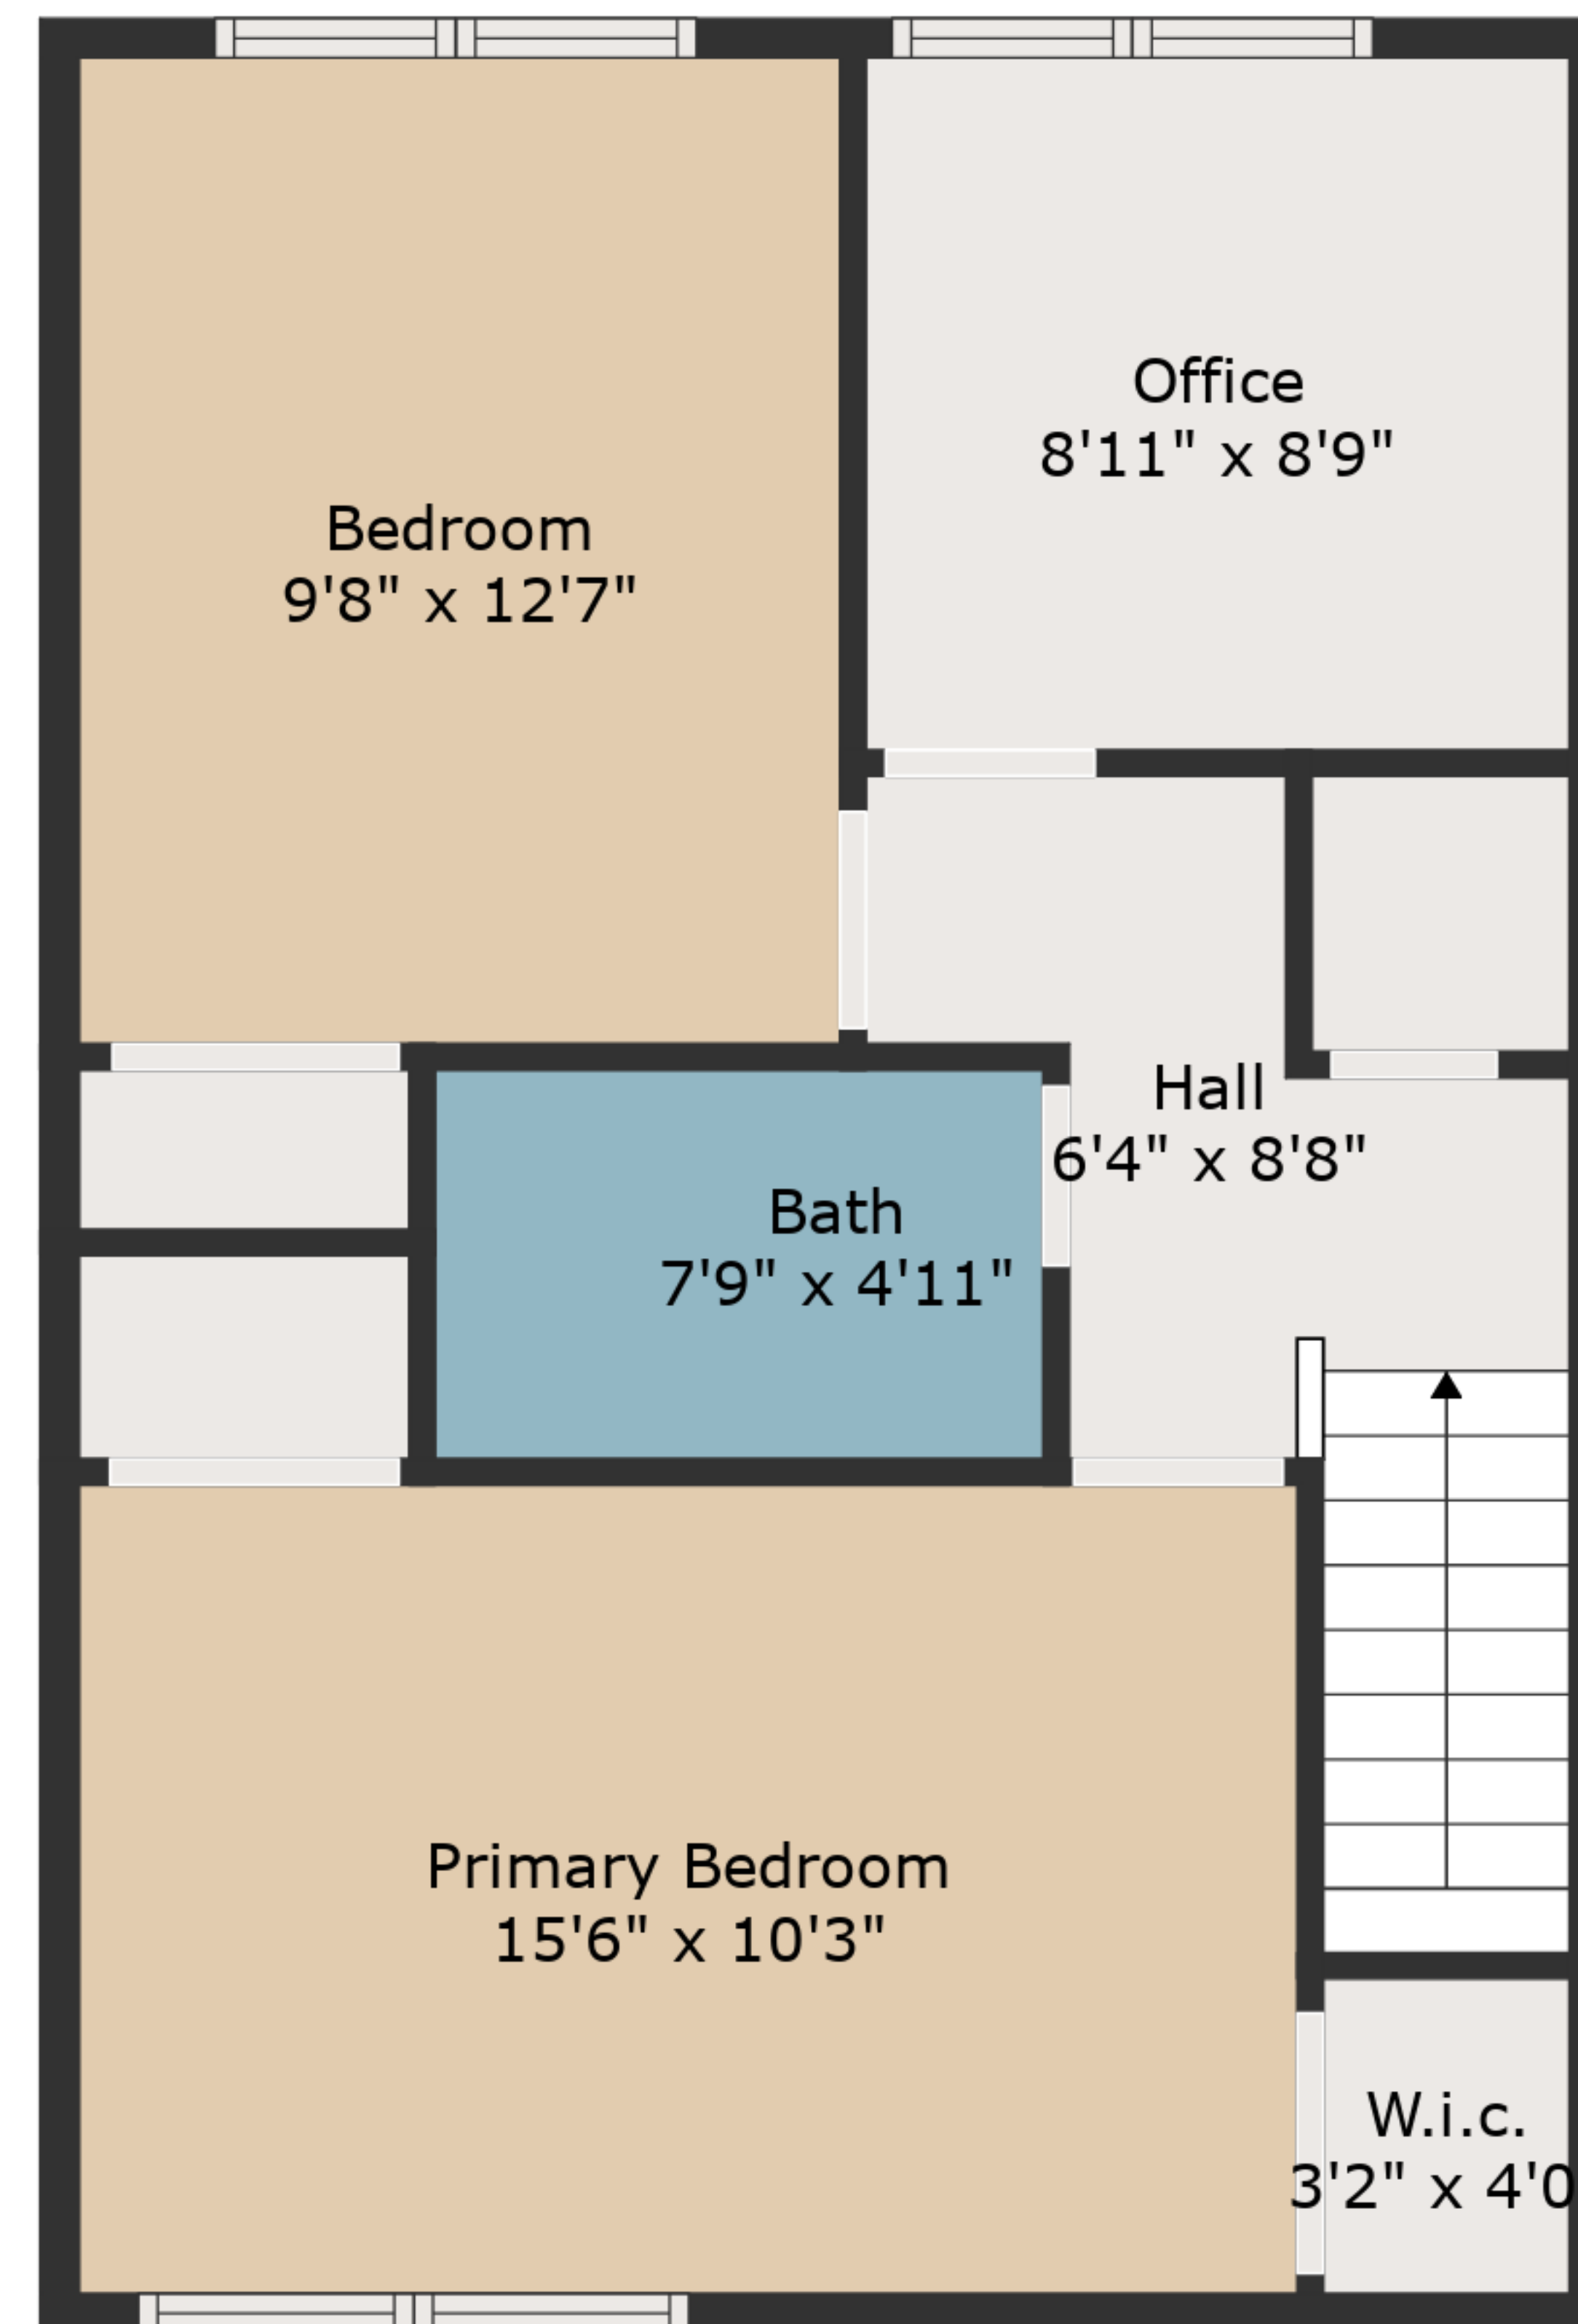

TOTAL: 1097 sq. ft

FLOOR 1: 556 sq. ft, FLOOR 2: 541 sq. ft
EXCLUDED AREAS: PATIO: 281 sq. ft, DECK: 194 sq. ft

Measurements Are Deemed Highly Reliable But Not Guaranteed.

TOTAL: 1097 sq. ft

FLOOR 1: 556 sq. ft, FLOOR 2: 541 sq. ft
EXCLUDED AREAS: PATIO: 281 sq. ft, DECK: 194 sq. ft

Measurements Are Deemed Highly Reliable But Not Guaranteed.

Floor 1

Floor 2

TOTAL: 1097 sq. ft
 FLOOR 1: 556 sq. ft, FLOOR 2: 541 sq. ft
 EXCLUDED AREAS: PATIO: 281 sq. ft, DECK: 194 sq. ft

Measurements Are Deemed Highly Reliable But Not Guaranteed.