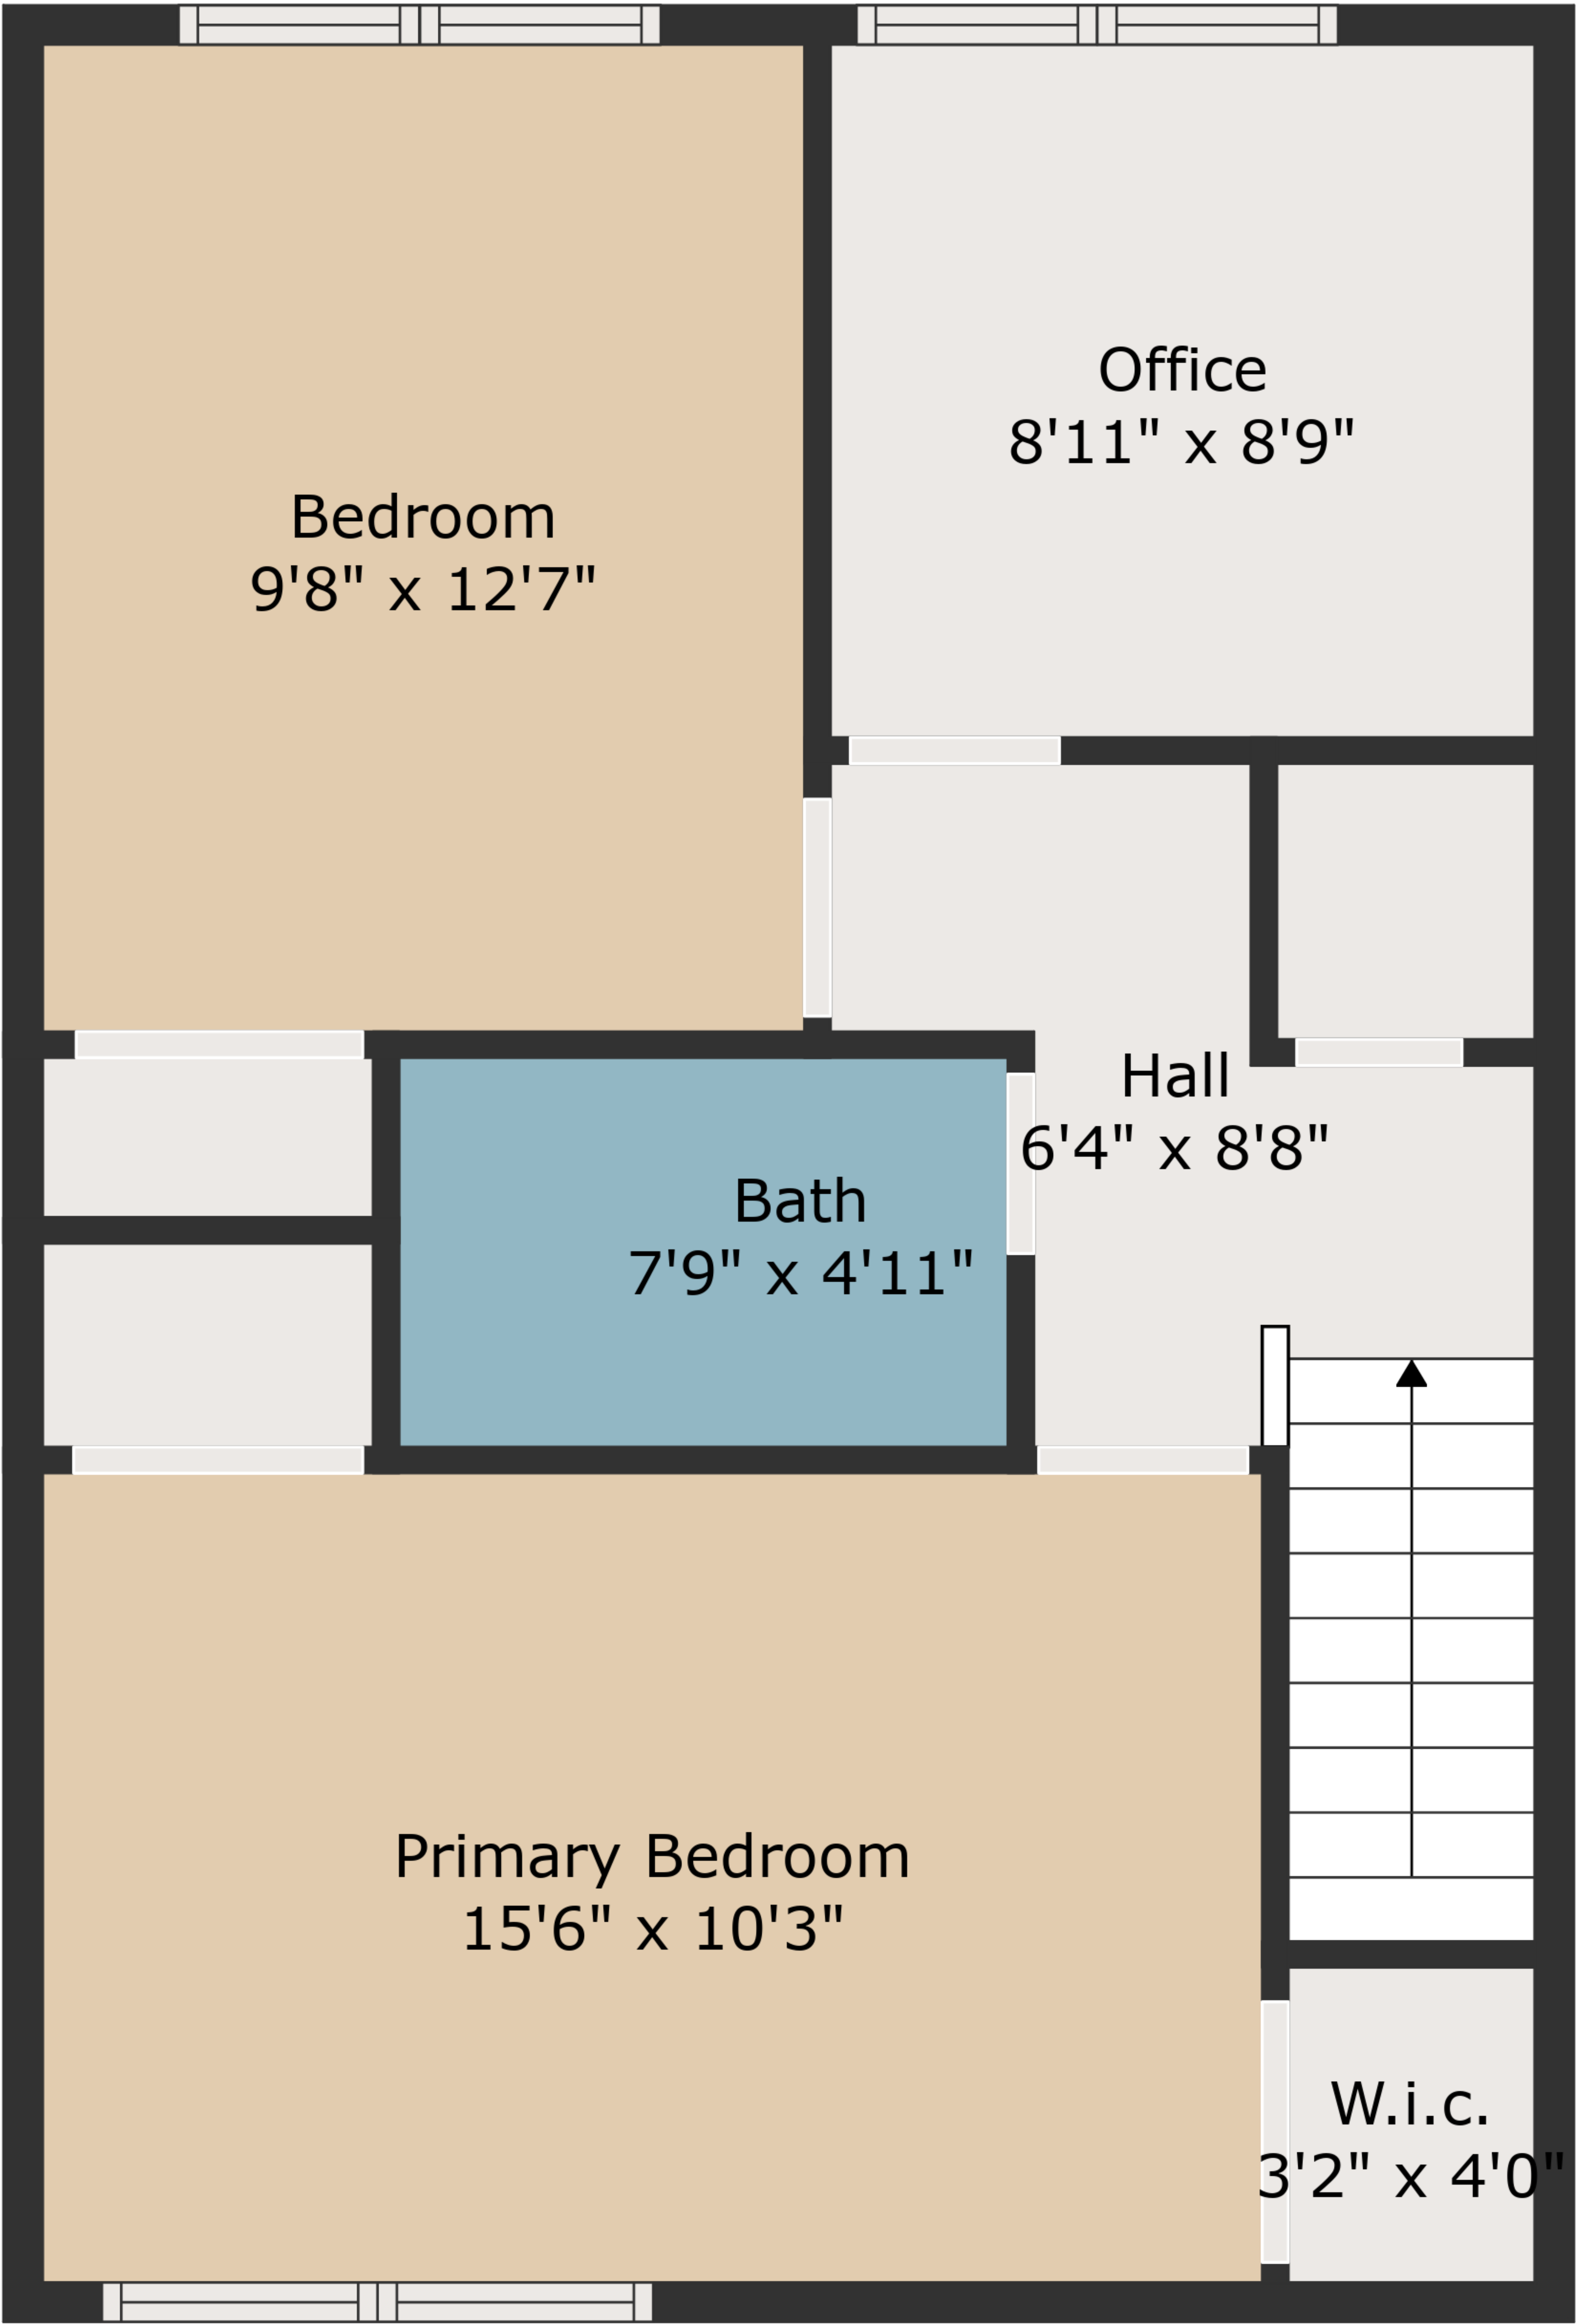

TOTAL: 1097 sq. ft

FLOOR 1: 556 sq. ft, FLOOR 2: 541 sq. ft
EXCLUDED AREAS: PATIO: 281 sq. ft, DECK: 194 sq. ft

Measurements Are Deemed Highly Reliable But Not Guaranteed.

TOTAL: 1097 sq. ft

FLOOR 1: 556 sq. ft, FLOOR 2: 541 sq. ft
EXCLUDED AREAS: PATIO: 281 sq. ft, DECK: 194 sq. ft

Measurements Are Deemed Highly Reliable But Not Guaranteed.

Floor 1

Floor 2

TOTAL: 1097 sq. ft
 FLOOR 1: 556 sq. ft, FLOOR 2: 541 sq. ft
 EXCLUDED AREAS: PATIO: 281 sq. ft, DECK: 194 sq. ft

Measurements Are Deemed Highly Reliable But Not Guaranteed.